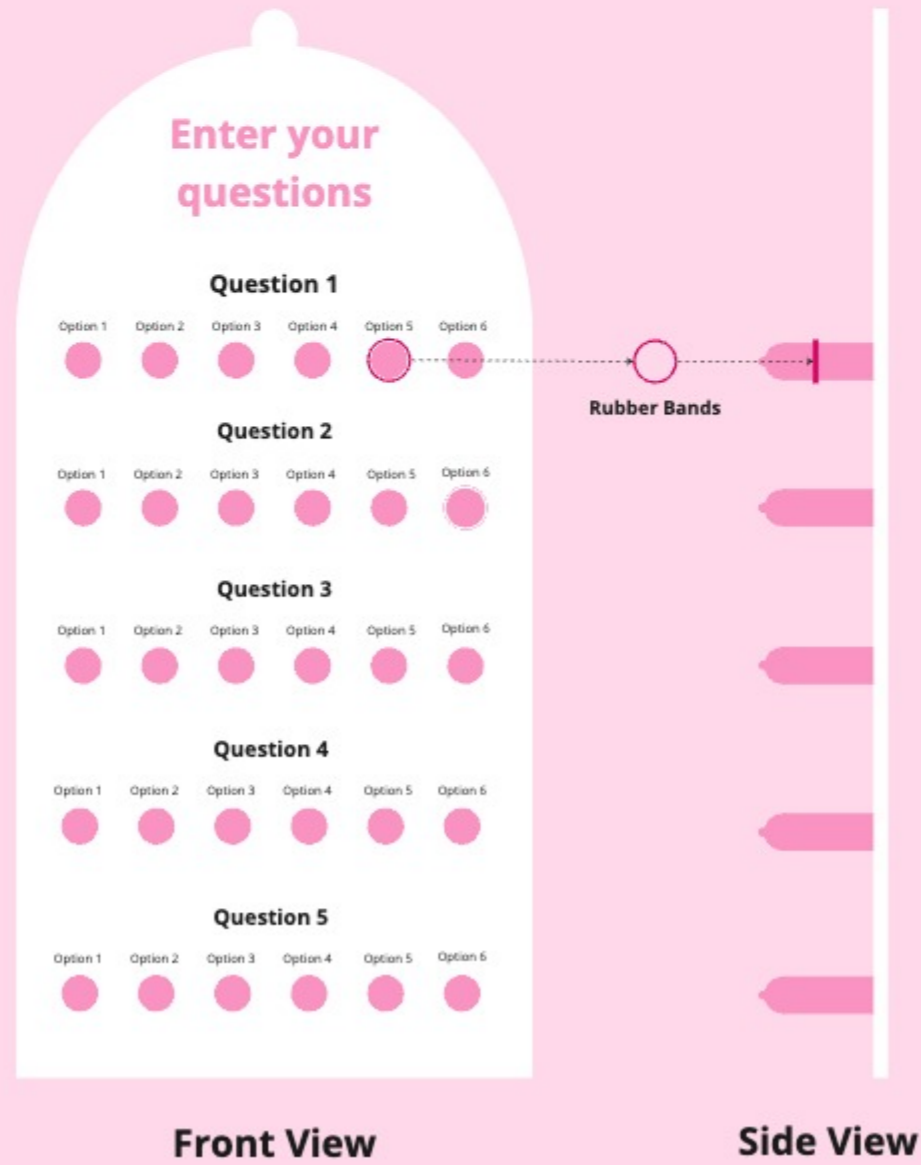

Culture Probe Design Canvas

Condom Board

- 1 Use the template to design your own question board

- 2 To make the actual board, you will need:

Body Board

- 1 Use the template to design your own interactive board

- 2 To make the actual board, you will need:

Be aware of risk in representing the AGEING element!