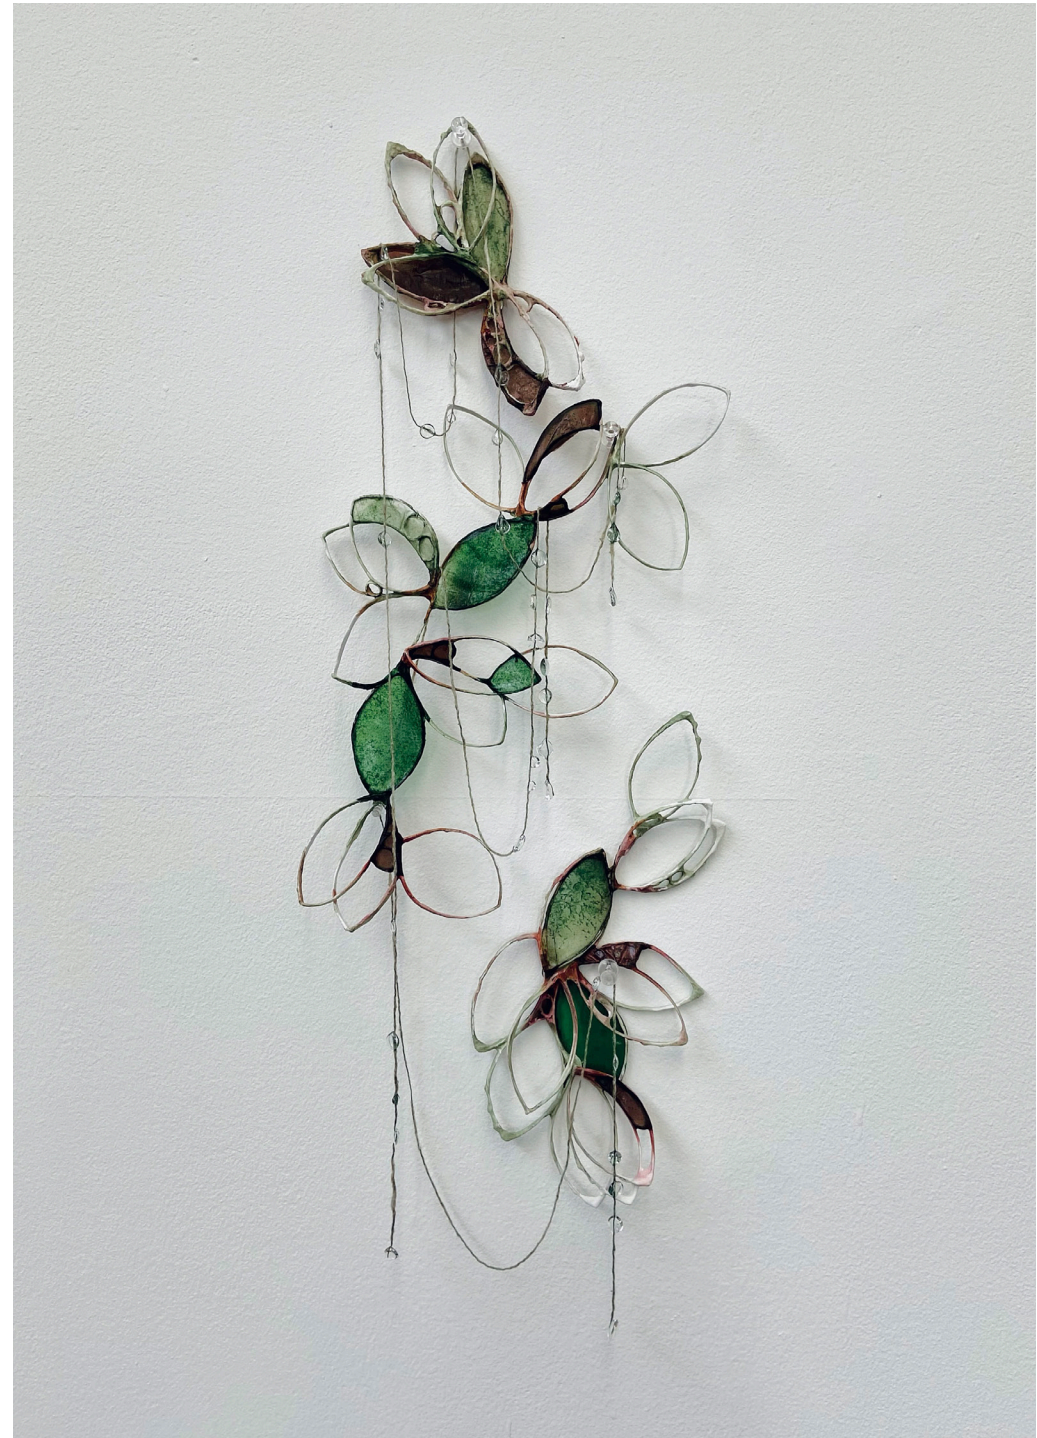

*Charcoal, wool, tree bark
and acrylic on cotton*

60 x 90 cm

*Rich textures and earthy hues of nature's
embrace, as charcoal, wool, and bark in-
tertwine to create a captivating portrayal
of the arboreal world's intricate beauty on
cotton canvas.*

Fluid Melody

*Oil, acrylic and detailed pen
illustration on canvas*

90 x 60 x 1.6 cm

*The intricate beauty of moss in a
captivating exploration of shifting
scales, portraying its tiny community
and delicate leaf in mesmerizing
detail on canvas.*

Microcosmic Moss

Paper, vegan gelatin, natural pigment, cotton thread, UV resin

*13*8 cm, 30*13 cm, 20*12 cm*

Crafted with sustainable ingenuity, this Emerald Elegance masterpiece weaves together paper, vegan gelatin, natural pigment, cotton thread, and UV resin in a harmonious symphony of green enchantment.

Emerald Ecosystem

Oil, watercolor, pigmented beeswax and cotton thread on wood frame

20 x 20 x 1.2 cm framed size

The harmony of nature's circular dance with this mixed media creation, where oil, watercolor, pigmented beeswax, and cotton thread converge on a circular wood canvas, echoing the captivating rhythm of moss's delicate embrace.