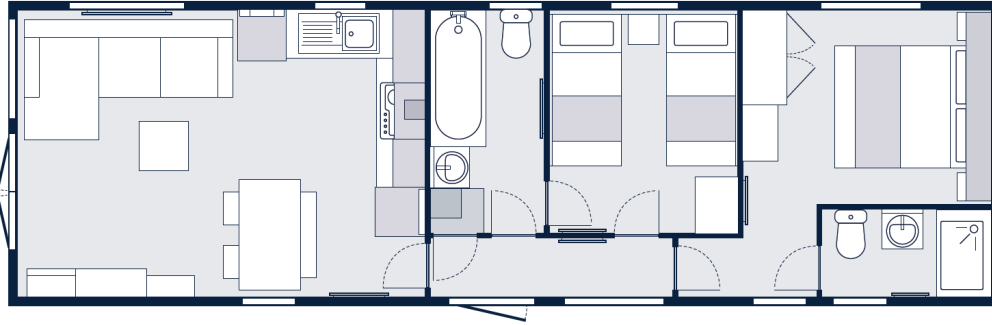

MASTER EN-SUITE (2 BED) / SHOWER ROOM (3BED)

En-suite extractor fan	✓	✓
En suite with close coupled ceramic toilet with dual flush	✓	✓
Domestic shower tray with wetwall & dual thermostatic shower with fixed rainfall head	✓	✓
Sit-on basin with vanity unit & mirror	✓	✓
Wood effect metal venetian blinds	✓	✓
Feature chrome towel radiators	✓	✓

BATHROOM (2 BED) / ENSUITE TOILET (3BED)

Extractor fan	✓	✗
Close coupled ceramic toilet with dual flush	✓	✓
1700mm bath with wetwall, bath screen & bath mixer tap with shower head	✓	✗
Replace bath with domestic 1100mm shower tray, wetwall & dual thermostatic shower with fixed rainfall head and storage cupboard	●	✗
Sit-on basin with vanity unit & mirror	✓	✓
Wood effect metal venetian blinds	✓	✓

Lifestyle Pack

- Gas condensing combi boiler
- Thermostatic radiators
- Low-E glass on all double glazing

Bower

FLOORPLANS

1

1. 40ft x 12ft 2 bed

2. 41ft x 12ft 3 bed

2