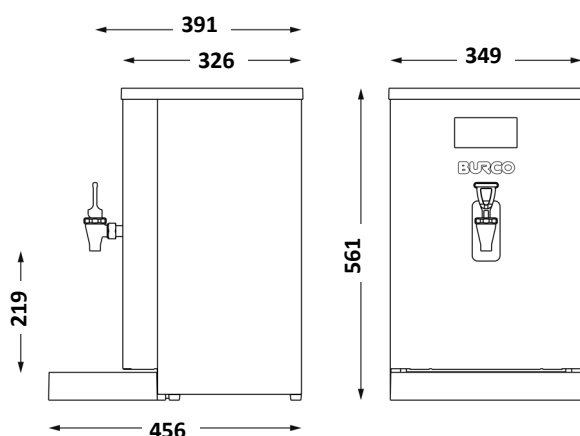

Dimensions (mm)

Customer Services Telephone: +44 (0)344 879 3588

Email: customer.services@glendimplex.com

Website: www.burco.co.uk