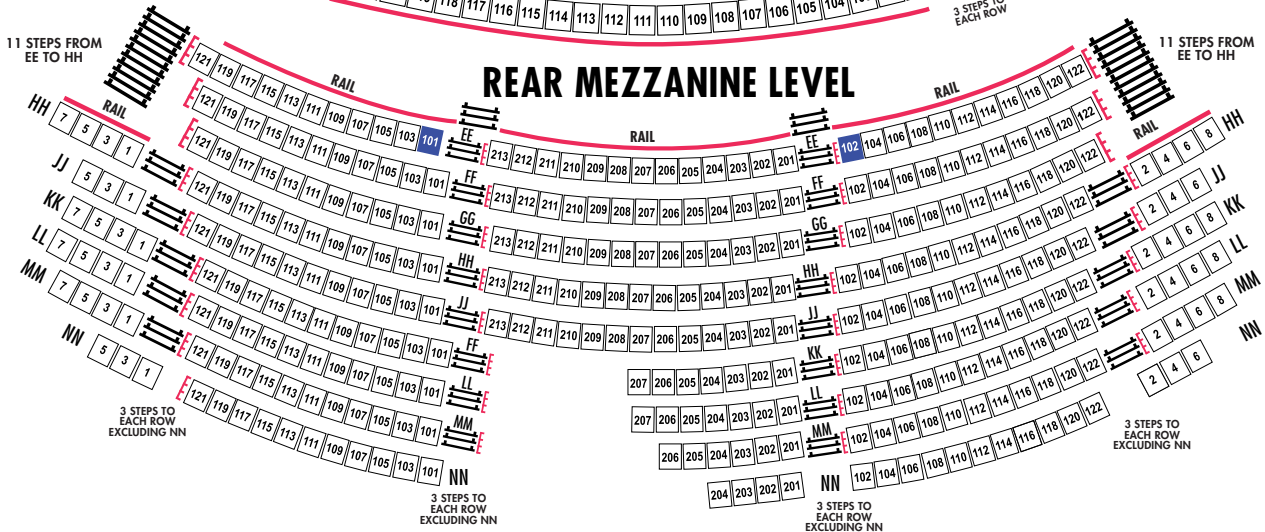

STUDIO 54

STAGE

ORCHESTRA LEVEL

FRONT MEZZANINE LEVEL

NOTE: MEZZANINE ROW AA OVERHANGS ORCHESTRA ROW G

REAR MEZZANINE LEVEL

RAILINGS

ACCESSIBLE SEATING

STEPS

COLUMN

SEATS MAY NOT BE AVAILABLE FOR SOME SHOWS

TRANSFER SEATS