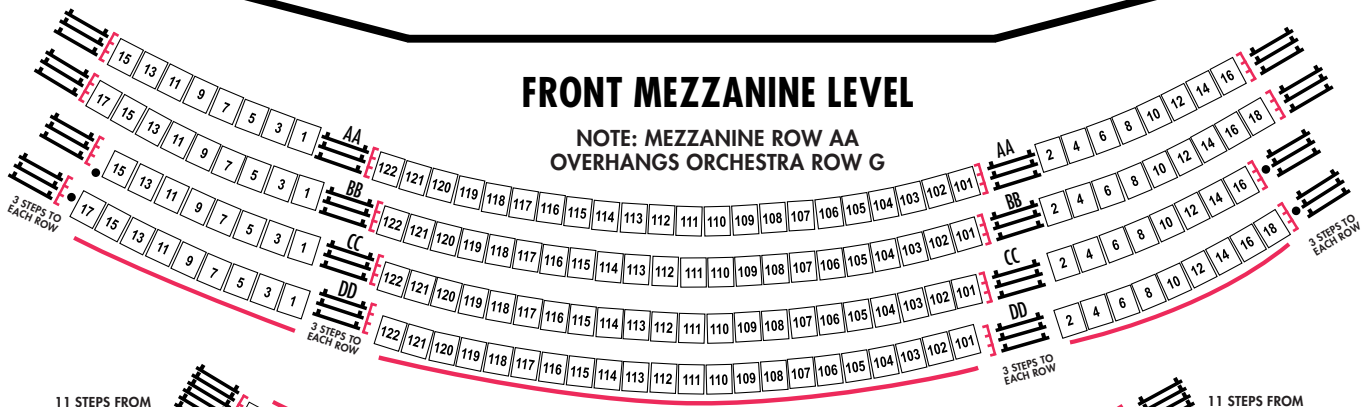

STUDIO 54

STAGE

ORCHESTRA LEVEL

FRONT MEZZANINE LEVEL

NOTE: MEZZANINE ROW AA OVERHANGS ORCHESTRA ROW G

REAR MEZZANINE LEVEL

RAILINGS

ACCESSIBLE SEATING

STEPS

COLUMN

SEATS MAY NOT BE AVAILABLE FOR SOME SHOWS

TRANSFER SEATS