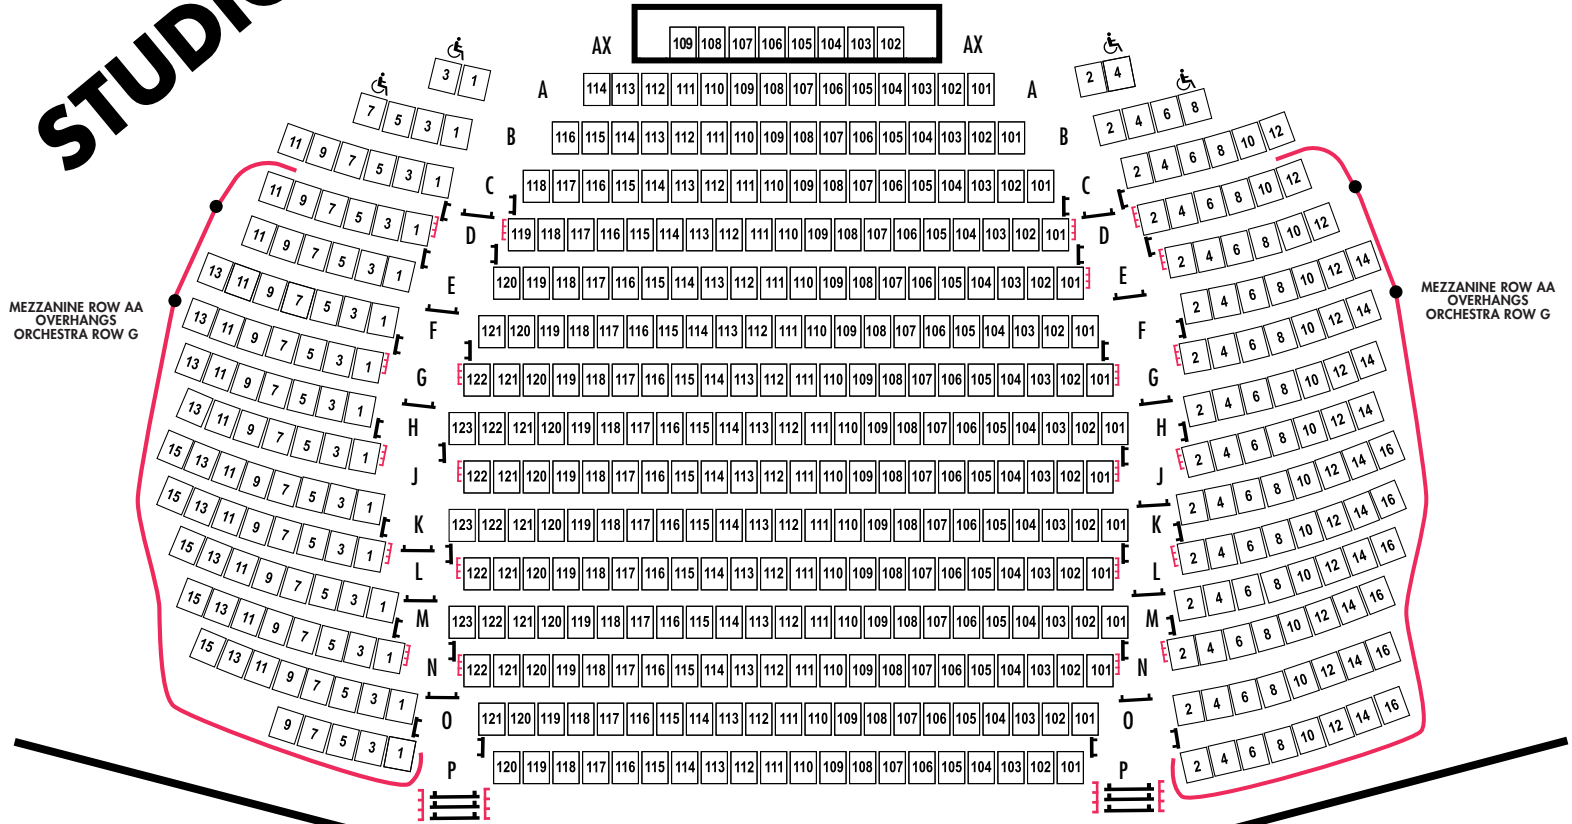

STUDIO 54

STAGE

ORCHESTRA LEVEL

FRONT MEZZANINE LEVEL

NOTE: MEZZANINE ROW AA OVERHANGS ORCHESTRA ROW G

REAR MEZZANINE LEVEL

RAILINGS

ACCESSIBLE SEATING

STEPS

COLUMN

SEATS MAY NOT BE AVAILABLE FOR SOME SHOWS

TRANSFER SEATS