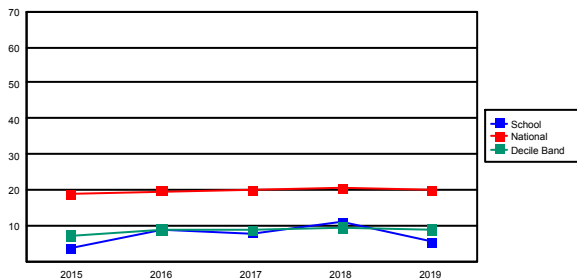

NCEA Certificate Endorsement: Ruapehu College

PR4 - Cumulative Results by Percentage

Ruapehu College

National

Decile 1-3

Academic Year   Year 11 NCEA Level 1   Year 12 NCEA Level 2   Year 13 NCEA Level 3

Year 11 NCEA Level 1   Year 12 NCEA Level 2   Year 13 NCEA Level 3

Year 11 NCEA Level 1   Year 12 NCEA Level 2   Year 13 NCEA Level 3

Achieved with Excellence

2015	3.8			18.8	15.1	13.8	7.2	5.9	5.9
2016	9.1			19.7	16.0	14.5	8.9	5.8	7.3
2017	8.0			20.0	16.4	15.5	8.9	7.0	7.0
2018	11.1			20.5	16.5	15.0	9.5	6.9	8.2
2019	5.4	4.5		19.9	16.7	14.8	8.9	7.4	7.3

Achieved with Merit

2015	7.7	13.0	7.7	32.8	24.2	27.7	23.1	14.0	17.2
2016	22.7	3.8	16.7	32.8	23.7	27.2	22.1	13.6	17.0
2017	16.0	15.0	8.3	33.0	23.5	26.7	23.0	14.3	16.2
2018	16.7	14.8	8.3	34.3	25.2	27.0	23.5	16.0	15.1
2019	27.0	13.6	14.3	33.9	25.1	26.2	24.4	14.2	16.0

Year 11 NCEA Level 1 - Excellence