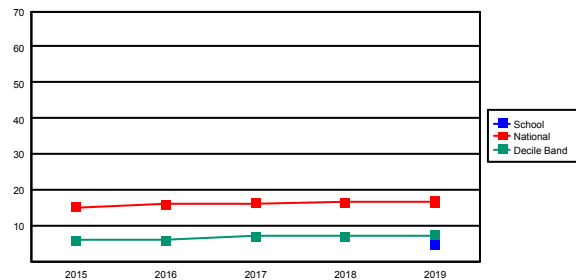

Year 12 NCEA Level 2 - Excellence