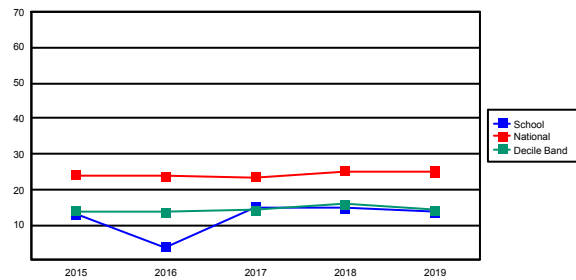

Achieved with Merit

2015	7.7	13.0	7.7	32.8	24.2	27.7	23.1	14.0	17.2
2016	22.7	3.8	16.7	32.8	23.7	27.2	22.1	13.6	17.0
2017	16.0	15.0	8.3	33.0	23.5	26.7	23.0	14.3	16.2
2018	16.7	14.8	8.3	34.3	25.2	27.0	23.5	16.0	15.1
2019	27.0	13.6	14.3	33.9	25.1	26.2	24.4	14.2	16.0

Year 11 NCEA Level 1 - Excellence

Year 12 NCEA Level 2 - Excellence

Year 13 NCEA Level 3 - Excellence

Year 11 NCEA Level 1 - Merit

Year 12 NCEA Level 2 - Merit

Year 13 NCEA Level 3 - Merit