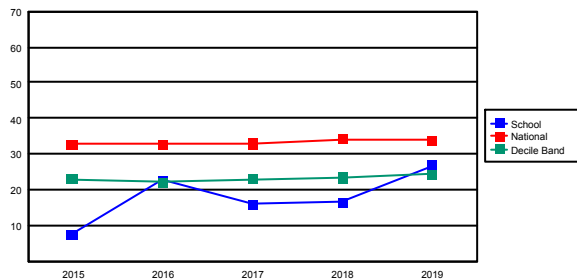

Achieved with Merit

2015	7.7	13.0	7.7	32.8	24.2	27.7	23.1	14.0	17.2
2016	22.7	3.8	16.7	32.8	23.7	27.2	22.1	13.6	17.0
2017	16.0	15.0	8.3	33.0	23.5	26.7	23.0	14.3	16.2
2018	16.7	14.8	8.3	34.3	25.2	27.0	23.5	16.0	15.1
2019	27.0	13.6	14.3	33.9	25.1	26.2	24.4	14.2	16.0

Year 11 NCEA Level 1 - Excellence

Year 12 NCEA Level 2 - Excellence

Year 13 NCEA Level 3 - Excellence

Year 11 NCEA Level 1 - Merit

Year 12 NCEA Level 2 - Merit

Year 13 NCEA Level 3 - Merit