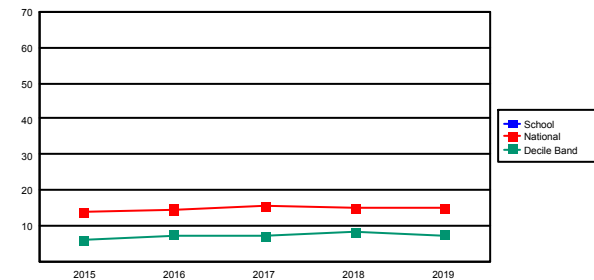

Year 11 NCEA Level 1 Year 12 NCEA Level 2 Year 13 NCEA Level 3

Achieved with Excellence

2015	3.8			18.8	15.1	13.8	7.2	5.9	5.9
2016	9.1			19.7	16.0	14.5	8.9	5.8	7.3
2017	8.0			20.0	16.4	15.5	8.9	7.0	7.0
2018	11.1			20.5	16.5	15.0	9.5	6.9	8.2
2019	5.4	4.5		19.9	16.7	14.8	8.9	7.4	7.3

Achieved with Merit

2015	7.7	13.0	7.7	32.8	24.2	27.7	23.1	14.0	17.2
2016	22.7	3.8	16.7	32.8	23.7	27.2	22.1	13.6	17.0
2017	16.0	15.0	8.3	33.0	23.5	26.7	23.0	14.3	16.2
2018	16.7	14.8	8.3	34.3	25.2	27.0	23.5	16.0	15.1
2019	27.0	13.6	14.3	33.9	25.1	26.2	24.4	14.2	16.0

Year 11 NCEA Level 1 - Excellence

Year 12 NCEA Level 2 - Excellence

Year 13 NCEA Level 3 - Excellence

Year 11 NCEA Level 1 - Merit

Year 12 NCEA Level 2 - Merit

Year 13 NCEA Level 3 - Merit