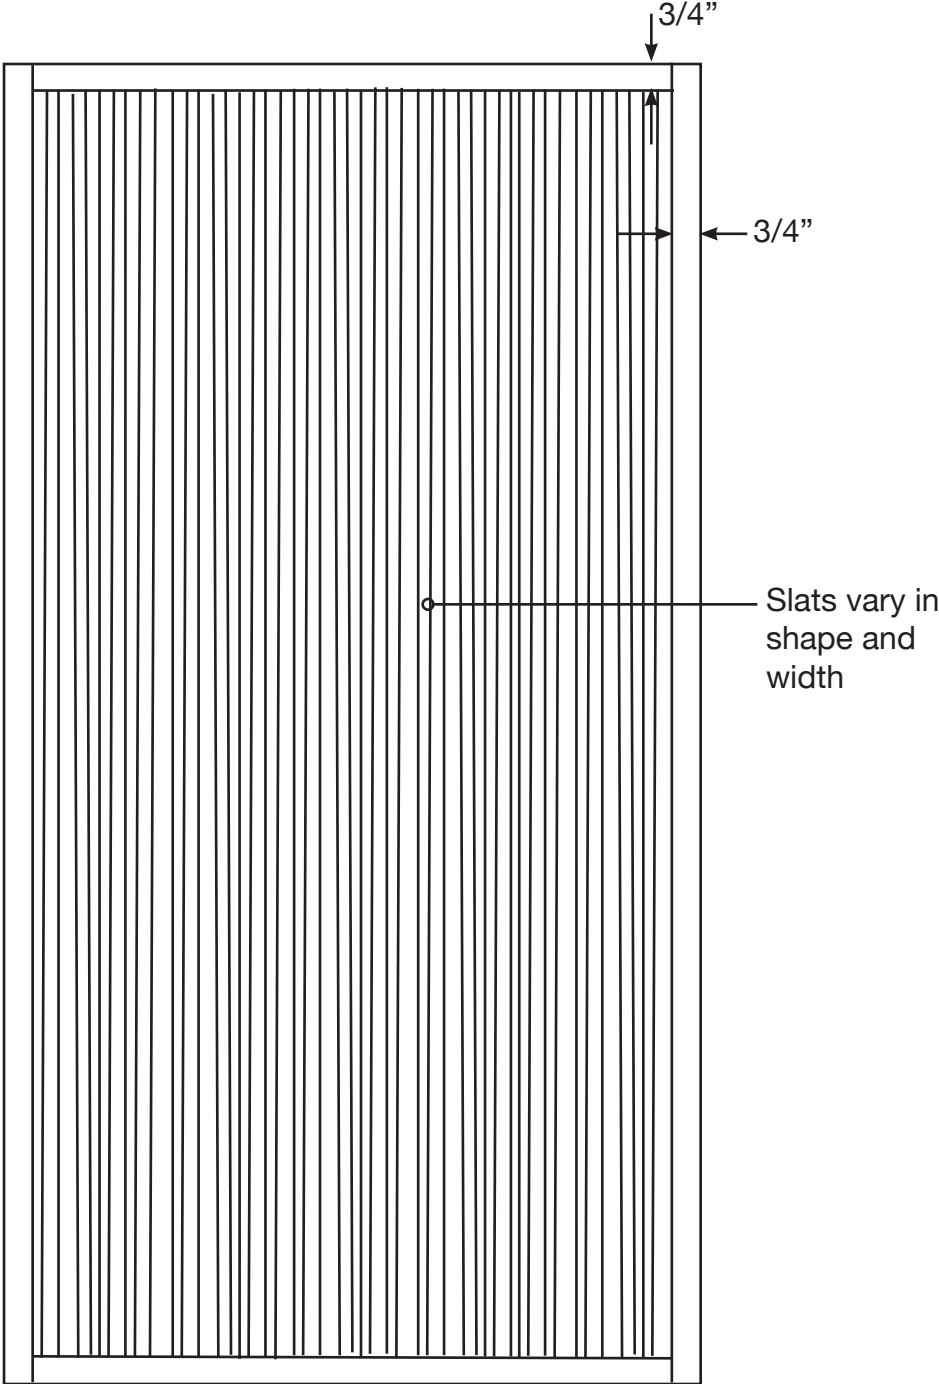

Rip Top Door - Vertical

Dimensions may vary according to door size, customer needs and custom requests.