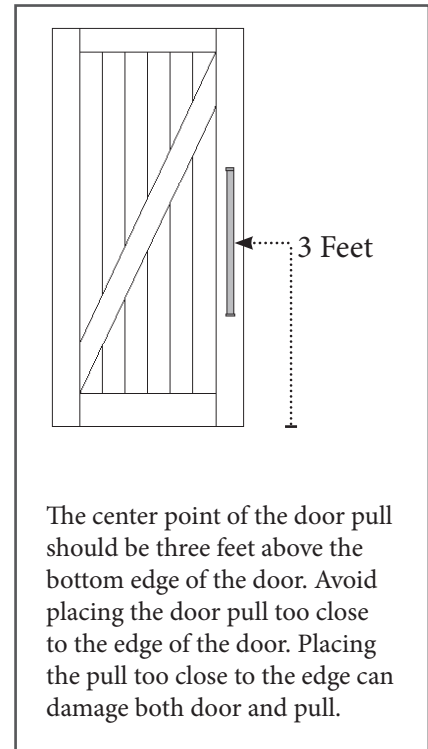

# FORGED DOOR PULL Specs

Length	8	10	12	14	16	18	20	22	24	26	28	30
a	8	10	12	14	16	18	20	22	24	26	28	30
b	$6\frac{1}{8}$	$8\frac{1}{8}$	$10\frac{1}{8}$	$12\frac{1}{8}$	$14\frac{1}{8}$	$16\frac{1}{8}$	$18\frac{1}{8}$	$20\frac{1}{8}$	$22\frac{1}{8}$	$24\frac{1}{8}$	$26\frac{1}{8}$	$30\frac{1}{8}$
c	$9\frac{1}{2}$	11	13	15	17	19	21	23	25	27	29	31

All measurements are shown in inches.