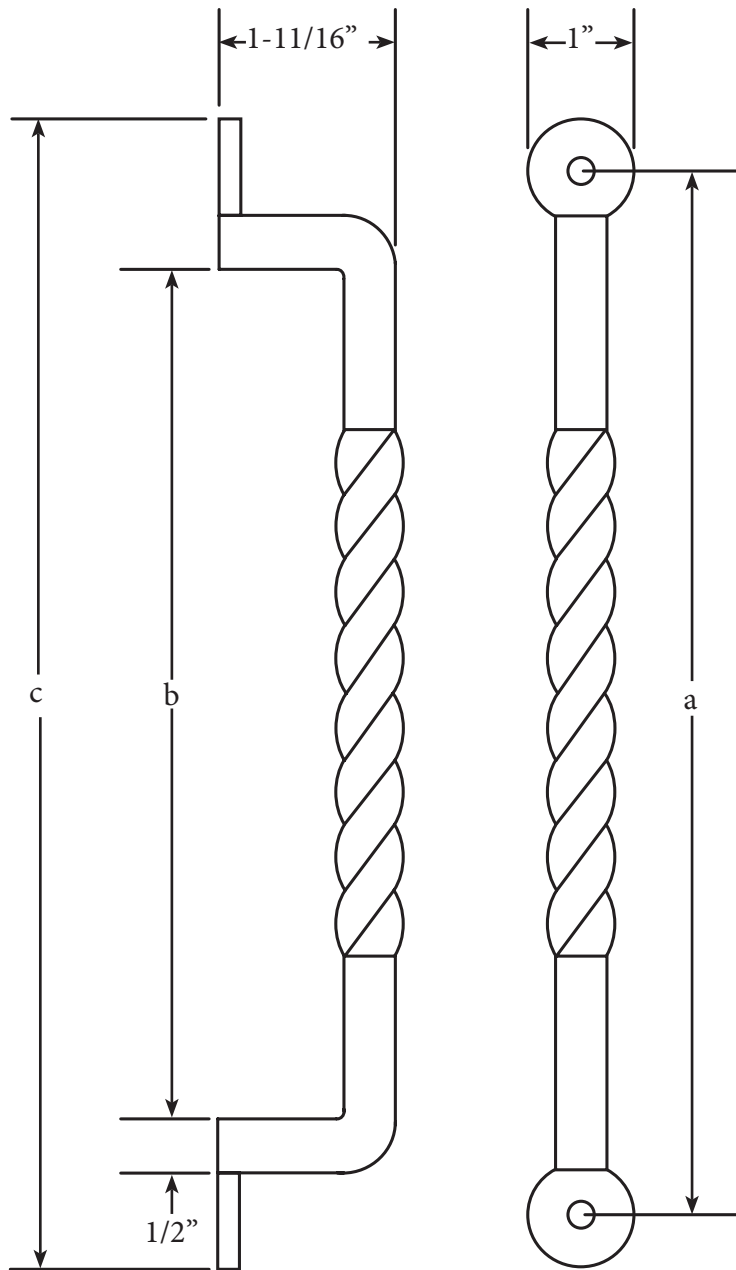

**FORGED DOOR PULL**

# FORGED DOOR PULL Specs

Length	8	10	12	14	16	18	20	22	24	26	28	30
a	8	10	12	14	16	18	20	22	24	26	28	30
b	$6\frac{1}{8}$	$8\frac{1}{8}$	$10\frac{1}{8}$	$12\frac{1}{8}$	$14\frac{1}{8}$	$16\frac{1}{8}$	$18\frac{1}{8}$	$20\frac{1}{8}$	$22\frac{1}{8}$	$24\frac{1}{8}$	$26\frac{1}{8}$	$30\frac{1}{8}$
c	$9\frac{1}{2}$	11	13	15	17	19	21	23	25	27	29	31

All measurements are shown in inches.