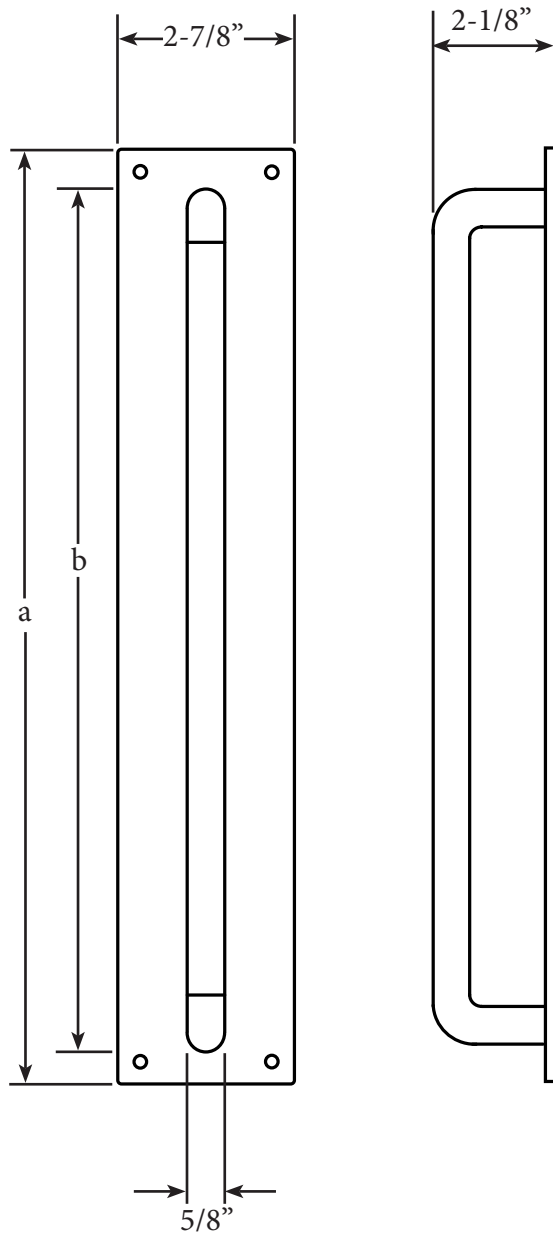

# STUDIO DOOR PULL

# STUDIO DOOR PULL Specifications

Length	8	10	12	14	16	18	20	22	24	26	28	30
a	8	10	12	14	16	18	20	22	24	26	28	30
b	6	8	10	12	14	16	18	20	22	24	26	28

All measurements are shown in inches.