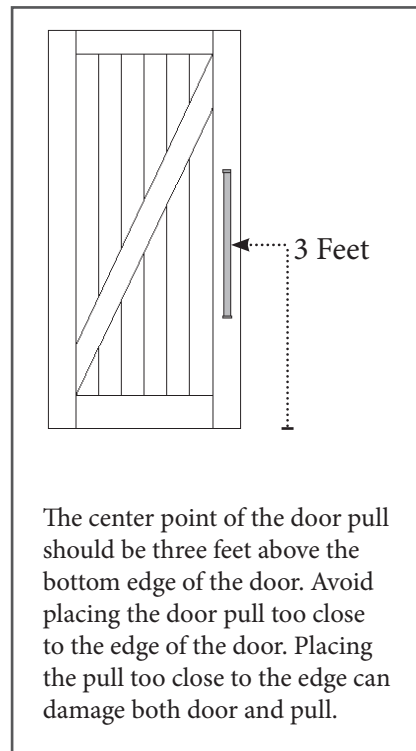

# STUDIO DOOR PULL

# STUDIO DOOR PULL Specifications

Length	8	10	12	14	16	18	20	22	24	26	28	30
a	8	10	12	14	16	18	20	22	24	26	28	30
b	6	8	10	12	14	16	18	20	22	24	26	28

All measurements are shown in inches.