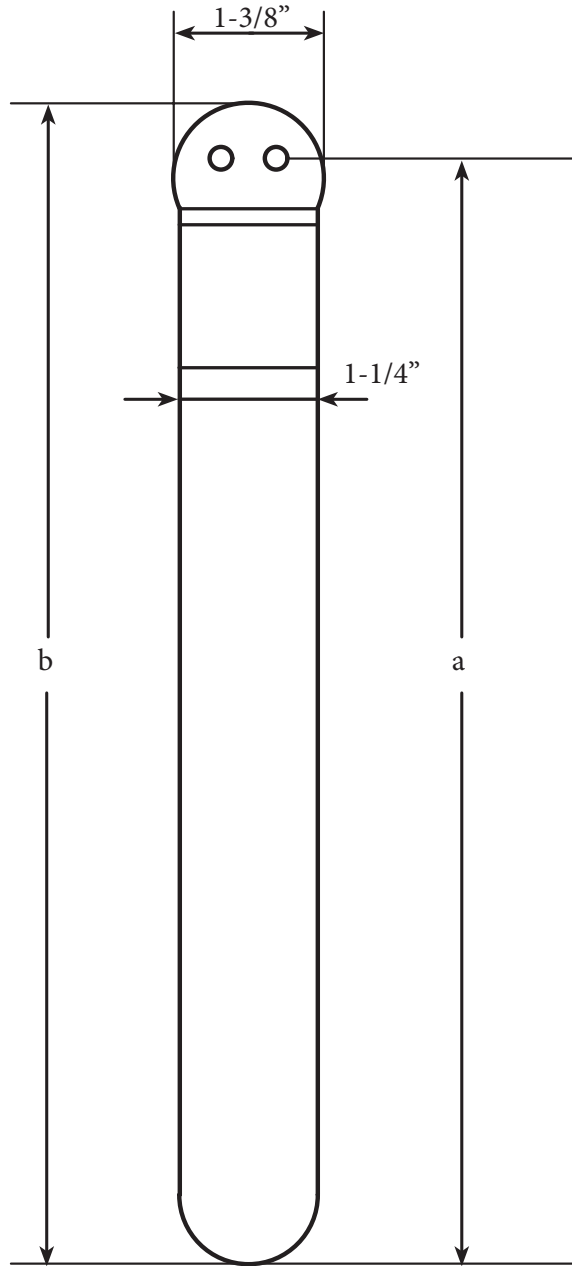

CONCORD DOOR PULL

CONCORD PULL Specs

Length	8	10	12	14	16	18	20	22	24	26	28	30
a	8	10	12	14	16	18	20	22	24	26	28	30
b	8 1/2	10 1/2	12 1/2	14 1/2	16 1/2	18 1/2	20 1/2	22 1/2	24 1/2	26 1/2	28 1/2	30 1/2

All measurements are shown in inches.