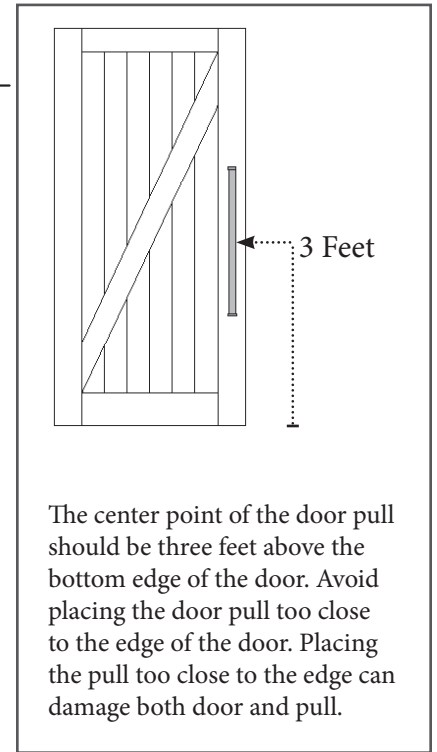

CONCORD DOOR PULL

CONCORD PULL Specs

Length	8	10	12	14	16	18	20	22	24	26	28	30
a	8	10	12	14	16	18	20	22	24	26	28	30
b	8 1/2	10 1/2	12 1/2	14 1/2	16 1/2	18 1/2	20 1/2	22 1/2	24 1/2	26 1/2	28 1/2	30 1/2

All measurements are shown in inches.