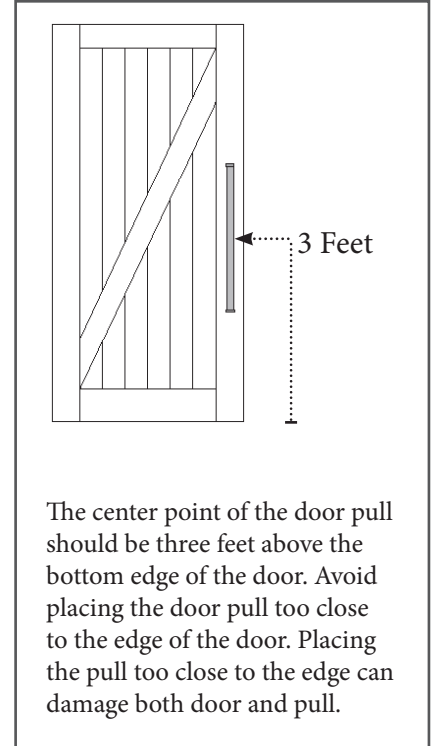

BRAID STRAP DOOR PULL

BRAID STRAP DOOR PULL Specs

Length	8	10	12	14	16	18	20	22	24	26	28	30
a	5	7	9	11	13	15	17	19	21	23	25	27
b	9 1/2	11 1/2	13 1/2	15 1/2	17 1/2	19 1/2	21 1/2	23 1/2	25 1/2	27 1/2	29 1/2	31 1/2
c	8	10	12	14	16	18	20	22	24	26	28	30

All measurements are shown in inches.

WE LOVE WHAT YOU ARE DOING WITH THE PLACE

**CONGRATULATIONS ON YOUR DECISION TO BRING HOME
AN AMERICAN MADE PRODUCT OF THE HIGHEST QUALITY.
WE HOPE YOUR BRAID STRAP DOOR PULL PULL BRINGS ART AND
FUNCTION INTO YOUR LIFE.**