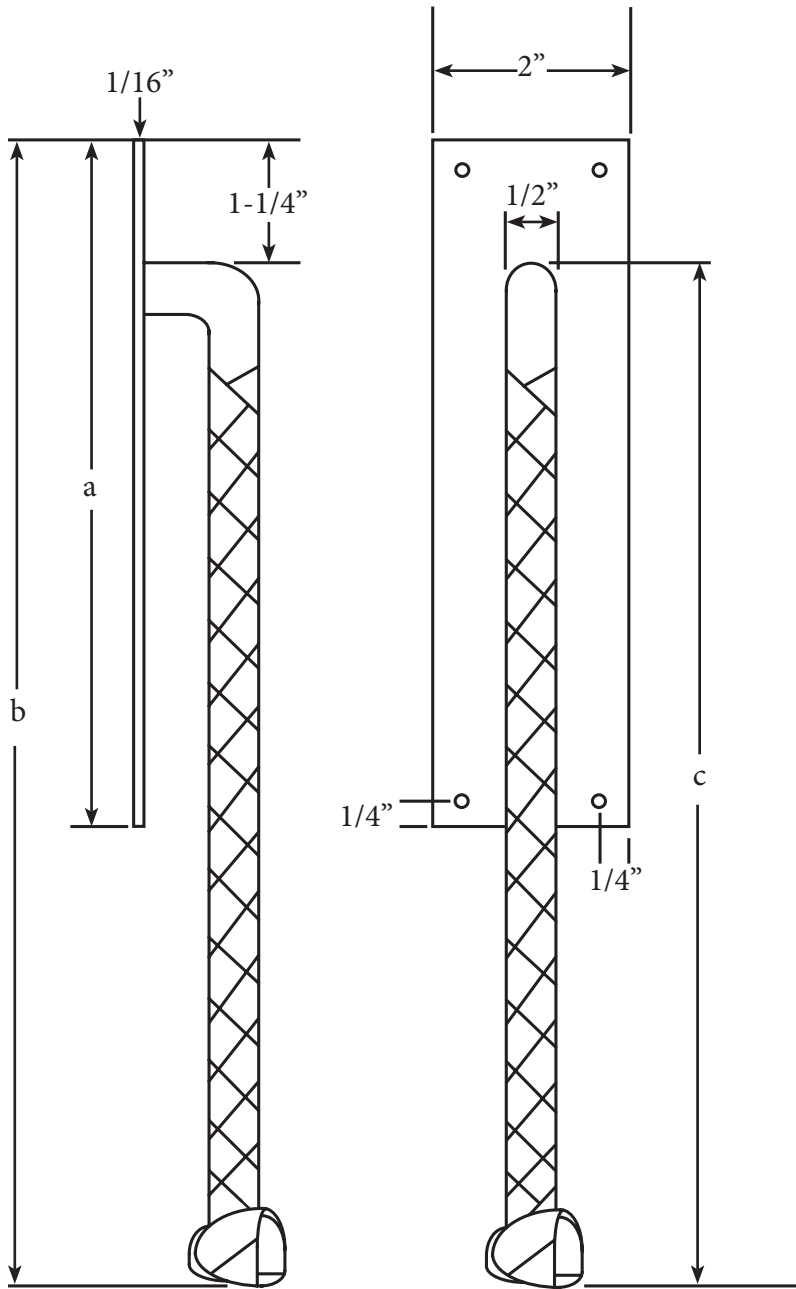

BRAID STRAP DOOR PULL

BRAID STRAP DOOR PULL Specs

Length	8	10	12	14	16	18	20	22	24	26	28	30
a	5	7	9	11	13	15	17	19	21	23	25	27
b	9 1/2	11 1/2	13 1/2	15 1/2	17 1/2	19 1/2	21 1/2	23 1/2	25 1/2	27 1/2	29 1/2	31 1/2
c	8	10	12	14	16	18	20	22	24	26	28	30

All measurements are shown in inches.

WE LOVE WHAT YOU ARE DOING WITH THE PLACE

**CONGRATULATIONS ON YOUR DECISION TO BRING HOME
AN AMERICAN MADE PRODUCT OF THE HIGHEST QUALITY.
WE HOPE YOUR BRAID STRAP DOOR PULL PULL BRINGS ART AND
FUNCTION INTO YOUR LIFE.**