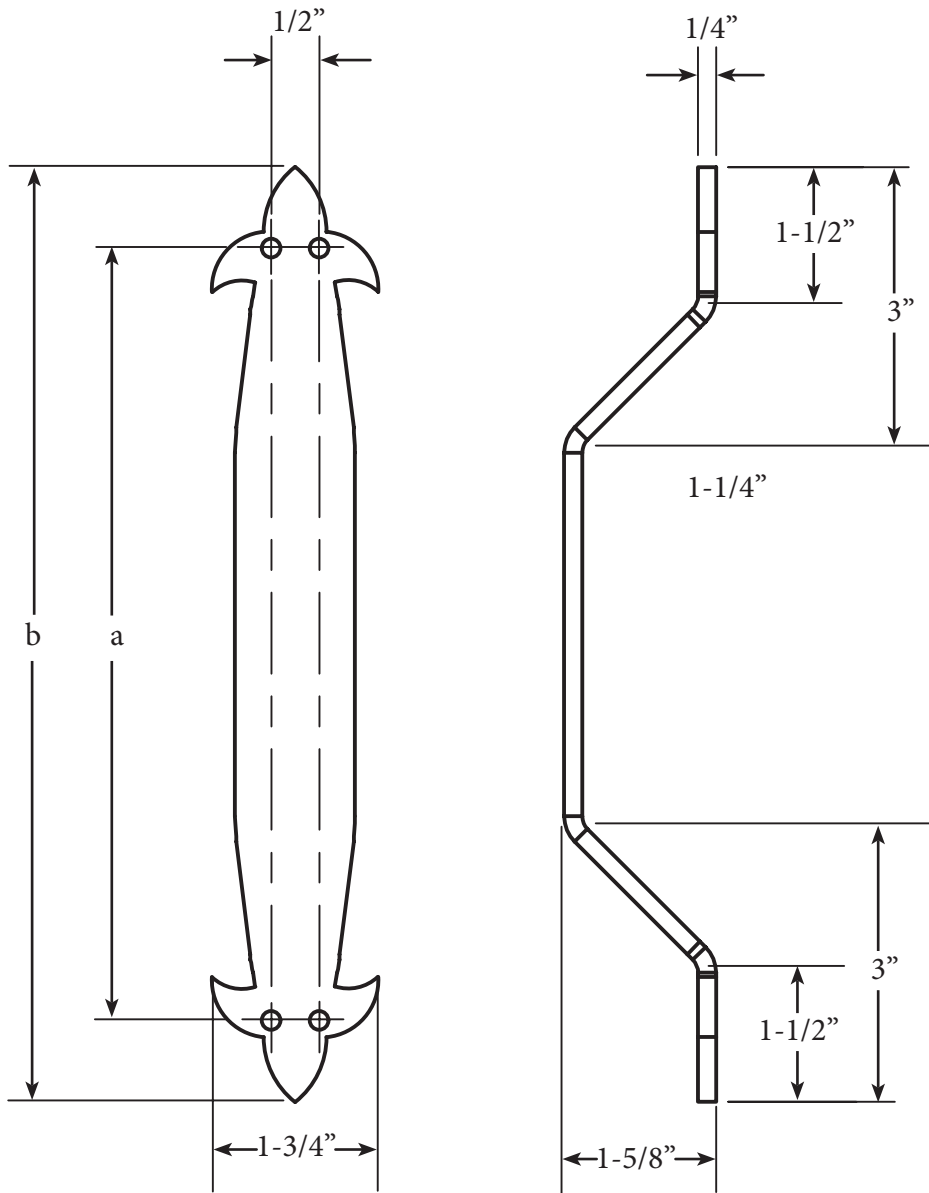

CATHEDRAL DOOR PULL

CATHEDRAL PULL Specs

Length	8	10	12	14	16	18	20	22	24	26	28	30
a	8	10	12	14	16	18	20	22	24	26	28	30
b	9 3/4	11 3/4	13 3/4	15 3/4	17 3/4	19 3/4	21 3/4	23 3/4	25 3/4	27 3/4	29 3/4	31 3/4

All measurements are shown in inches.

WE LOVE WHAT YOU ARE DOING WITH THE PLACE

**CONGRATULATIONS ON YOUR DECISION TO BRING HOME
AN AMERICAN MADE PRODUCT OF THE HIGHEST QUALITY.
WE HOPE YOUR CATHEDRAL DOOR PULL BRINGS ART AND FUNCTION
INTO YOUR LIFE.**