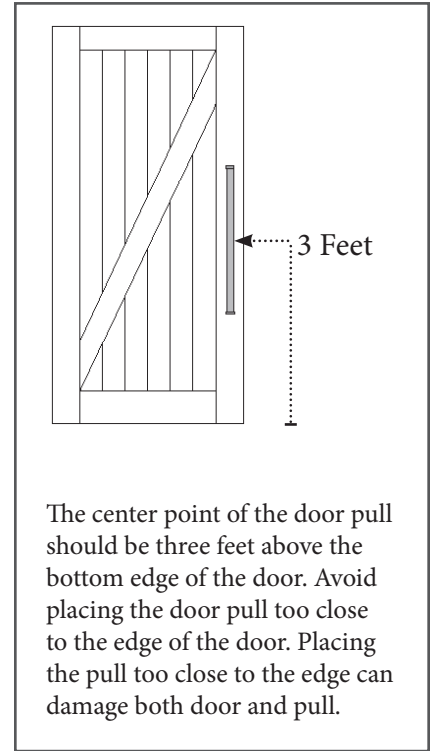

CATHEDRAL DOOR PULL

CATHEDRAL PULL Specs

Length	8	10	12	14	16	18	20	22	24	26	28	30
a	8	10	12	14	16	18	20	22	24	26	28	30
b	9 3/4	11 3/4	13 3/4	15 3/4	17 3/4	19 3/4	21 3/4	23 3/4	25 3/4	27 3/4	29 3/4	31 3/4

All measurements are shown in inches.

WE LOVE WHAT YOU ARE DOING WITH THE PLACE

**CONGRATULATIONS ON YOUR DECISION TO BRING HOME
AN AMERICAN MADE PRODUCT OF THE HIGHEST QUALITY.
WE HOPE YOUR CATHEDRAL DOOR PULL BRINGS ART AND FUNCTION
INTO YOUR LIFE.**