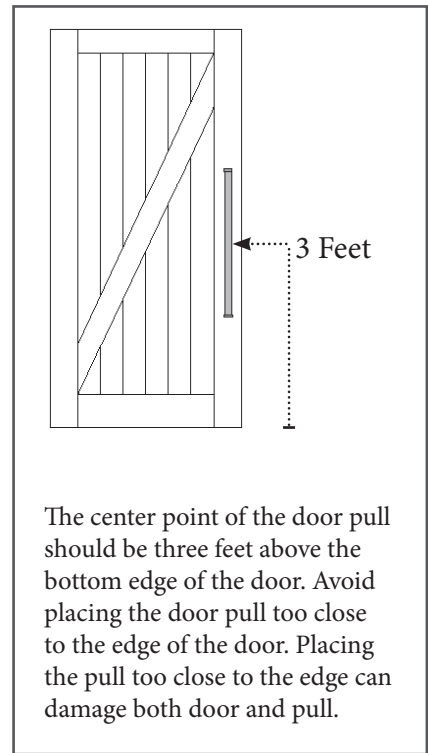

REVERSIBLE D PULL

REVERSIBLE D PULL Specifications

Available Lengths

a	8	10	12	14	16	18	20	22	24	26	28	30
---	---	----	----	----	----	----	----	----	----	----	----	----

All measurements are shown in inches.