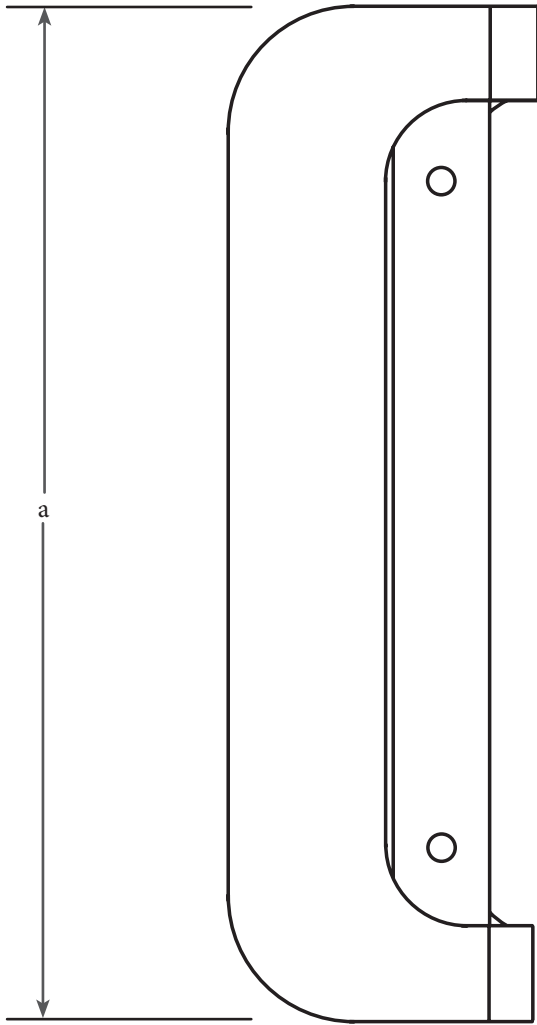

REVERSIBLE D PULL

REVERSIBLE D PULL Specifications

Available Lengths

a	8	10	12	14	16	18	20	22	24	26	28	30
---	---	----	----	----	----	----	----	----	----	----	----	----

All measurements are shown in inches.