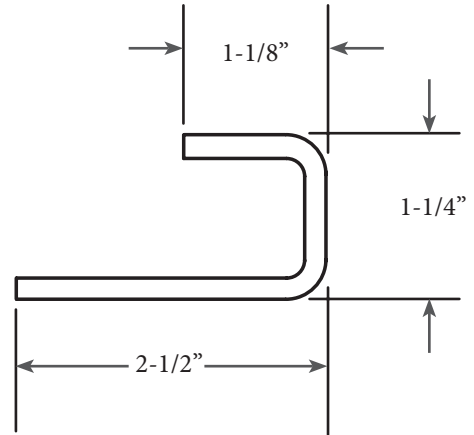

REVERSIBLE D PULL

REVERSIBLE D PULL Specifications

Available Lengths

a	8	10	12	14	16	18	20	22	24	26	28	30
---	---	----	----	----	----	----	----	----	----	----	----	----

All measurements are shown in inches.