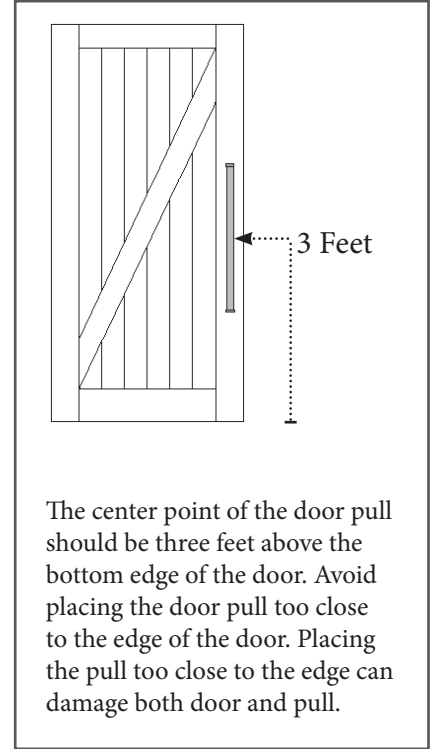

VALLEY DOOR PULL

VALLEY DOOR PULL Specs

Available Lengths

a	8	10	12	14	16	18	20	22	24	26	28	30
---	---	----	----	----	----	----	----	----	----	----	----	----

All measurements are shown in inches.

WE LOVE WHAT YOU ARE DOING WITH THE PLACE