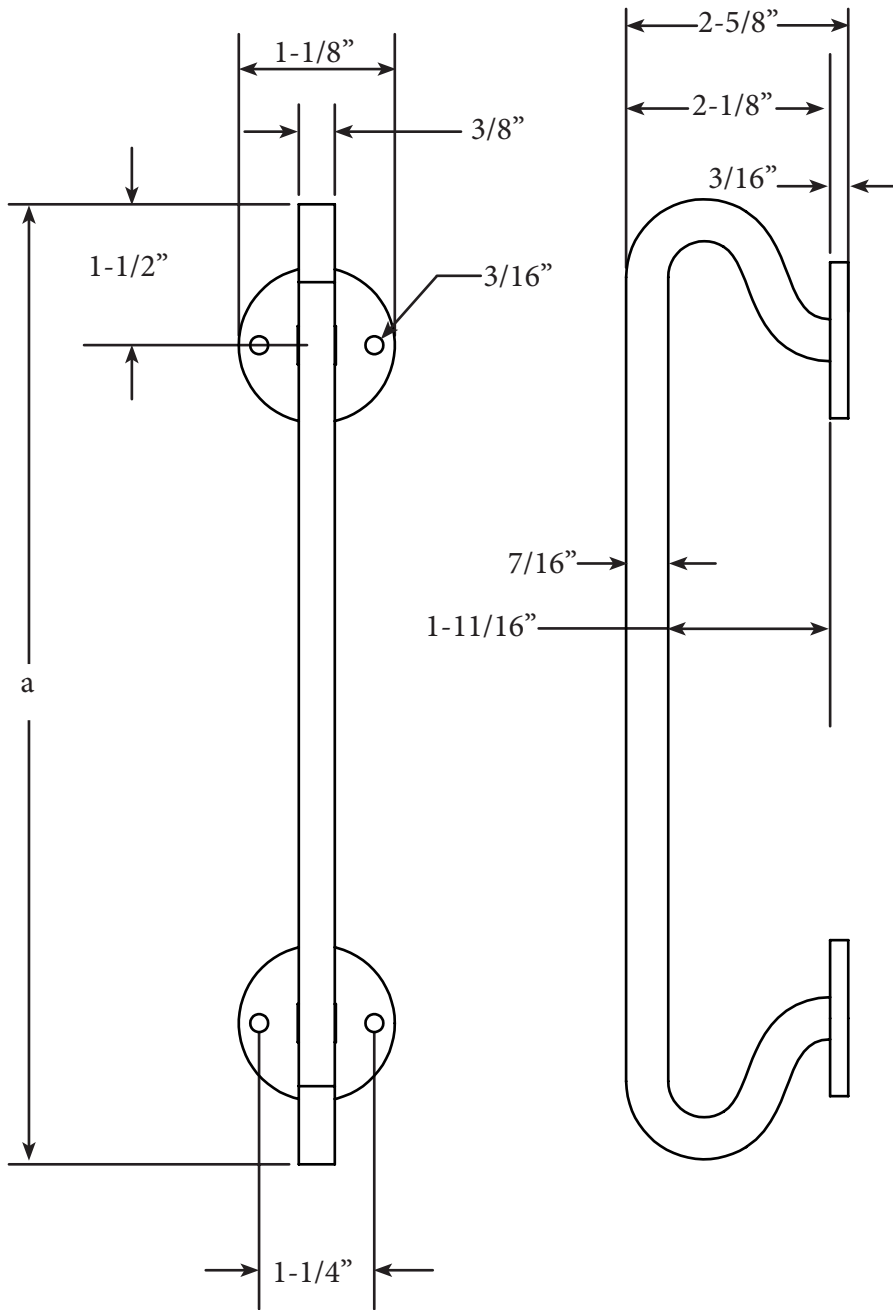

VALLEY DOOR PULL

VALLEY DOOR PULL Specs

Available Lengths

a	8	10	12	14	16	18	20	22	24	26	28	30
---	---	----	----	----	----	----	----	----	----	----	----	----

All measurements are shown in inches.

WE LOVE WHAT YOU ARE DOING WITH THE PLACE