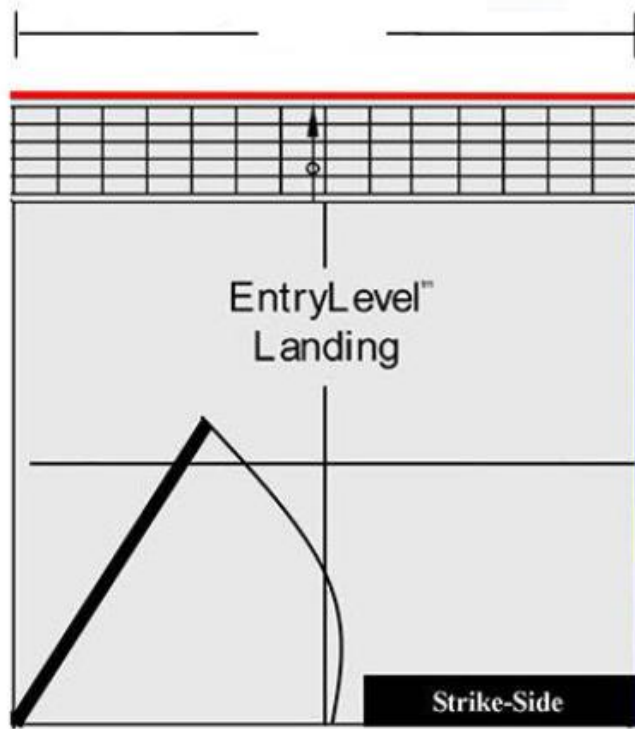

EntryLevel Landing-Front

**ELL-30-100
Drawing**

**Company:
Quote # :**

StoneCap™ Color Coating

Nutmeg Brown	Granite Grey	Antique Bronze	Sky Blue	Brick Burgundy

Ramps and Landings come in standard black rubber finish.
StoneCap Color coating is an added charge.
Additional colors are also available.

DRAFT DETAIL SAFEPATH PRODUCTS

DRAFT DETAIL SAFEPATH PRODUCTS