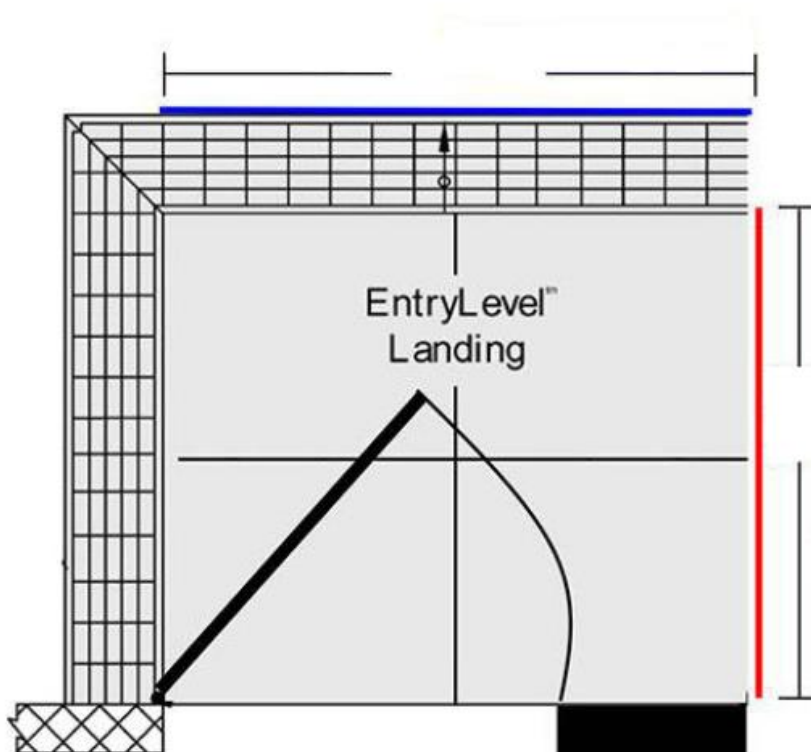

DRAFT DETAIL SAFEPATH PRODUCTS

DRAFT DETAIL SAFEPATH PRODUCTS

*EntryLevel Landing-Front & Right Approach
Two Sided EntryLevel Landing Single Door*

ELL-30-200
Drawing

Company:
Quote # :

StoneCap™ Color Coating

www.SafePathProducts.com

1-800-497-2003

(Drawings do not represent compliance with specific access code laws but are intended for layout and production only)

*EntryLevel Landing-Front & Left Approach
Two Sided EntryLevel Landing Single Door*