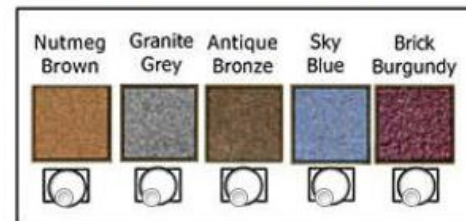

EntryLevel Landing-Front

**ELL-30-100
Drawing**

**Company:
Quote # :**

StoneCap™ Color Coating

Nutmeg Brown	Granite Grey	Antique Bronze	Sky Blue	Brick Burgundy

Ramps and Landings come in standard black rubber finish.
StoneCap Color coating is an added charge.
Additional colors are also available.

Nutmeg Brown	Granite Grey	Antique Bronze	Sky Blue	Brick Burgundy

Ramps and Landings come in standard black rubber finish.
StoneCap Color coating is an added charge.
Additional colors are also available.

ELL-30-210
Drawing

Company:
Quote # :

StoneCap™ Color Coating

Ramps and Landings come in standard black rubber finish.
StoneCap Color coating is an added charge.
Additional colors are also available.

www.SafePathProducts.com

**ELL-30-400
Drawing**

Company:
Quote #:

DRAFT DETAIL SAFEPATH PRODUCTS

StoneCap™ Color Coating

Nutmeg Brown	Granite Grey	Antique Bronze	Sky Blue	Brick Burgundy

Ramps and Landings come in standard black rubber finish. StoneCap Color coating is an added charge. Additional colors are also available.