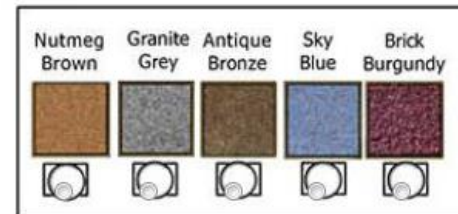

StoneCap™ Color Coating

www.SafePathProducts.com

1-800-497-2003

(Drawings do not represent compliance with specific access code laws but are intended for layout and production only)

DRAFT DETAIL SAFEPath PRODUCTS

Ramps and Landings come in standard black rubber finish.
StoneCap Color coating is an added charge.
Additional colors are also available.