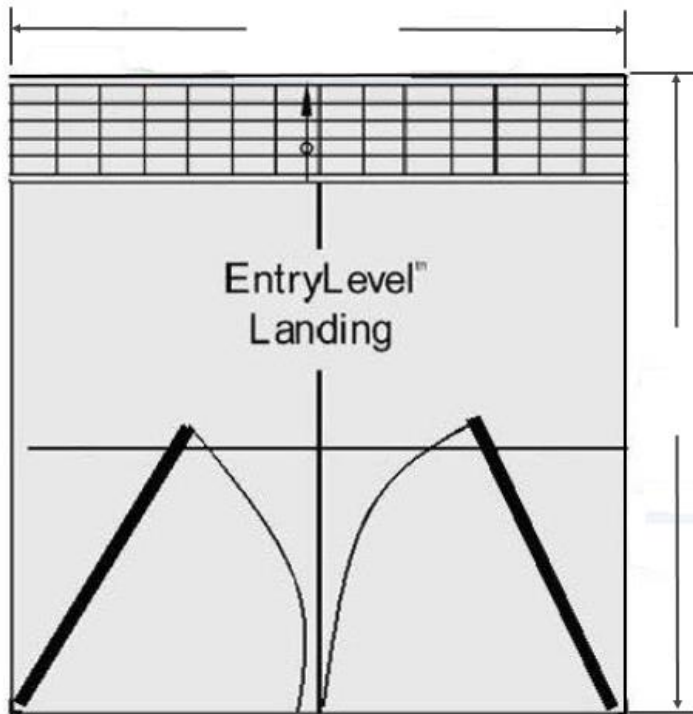

www.SafePathProducts.com

1-800-497-2003

(Drawings do not represent compliance with specific access code laws but are intended for layout and production only)

Receive a Quote: **ELL 60-100**

DRAFT DETAIL SAFEPath PRODUCTS

**EntryLevel Landing-Front Approach
One Sided EntryLevel Landing Single Door**

**ELL-60-100
Drawing**

**Company:
Quote # :**

StoneCap™ Color Coating

www.SafePathProducts.com

1-800-497-2003

(Drawings do not represent compliance with specific access code laws but are intended for layout and production only)