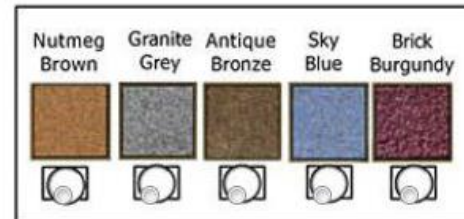

Nutmeg Brown	Granite Grey	Antique Bronze	Sky Blue	Brick Burgundy

Ramps and Landings come in standard black rubber finish.
StoneCap Color coating is an added charge.
Additional colors are also available.

**ELL-30-400
Drawing**

Company:
Quote #:

DRAFT DETAIL SAFEPATH PRODUCTS

StoneCap™ Color Coating

Nutmeg Brown	Granite Grey	Antique Bronze	Sky Blue	Brick Burgundy

Ramps and Landings come in standard black rubber finish. StoneCap Color coating is an added charge. Additional colors are also available.

DRAFT DETAIL SAFEPath PRODUCTS

Ramps and Landings come in standard black rubber finish.
StoneCap Color coating is an added charge.
Additional colors are also available.

*EntryLevel Landing- Front & Right Approach
Two Sided EntryLevel Landing Double Door*

**ELL-60-200
Drawing**

**Company:
Quote # :**

StoneCap™ Color Coating

Ramps and Landings come in standard black rubber finish.
StoneCap Color coating is an added charge.
Additional colors are also available.