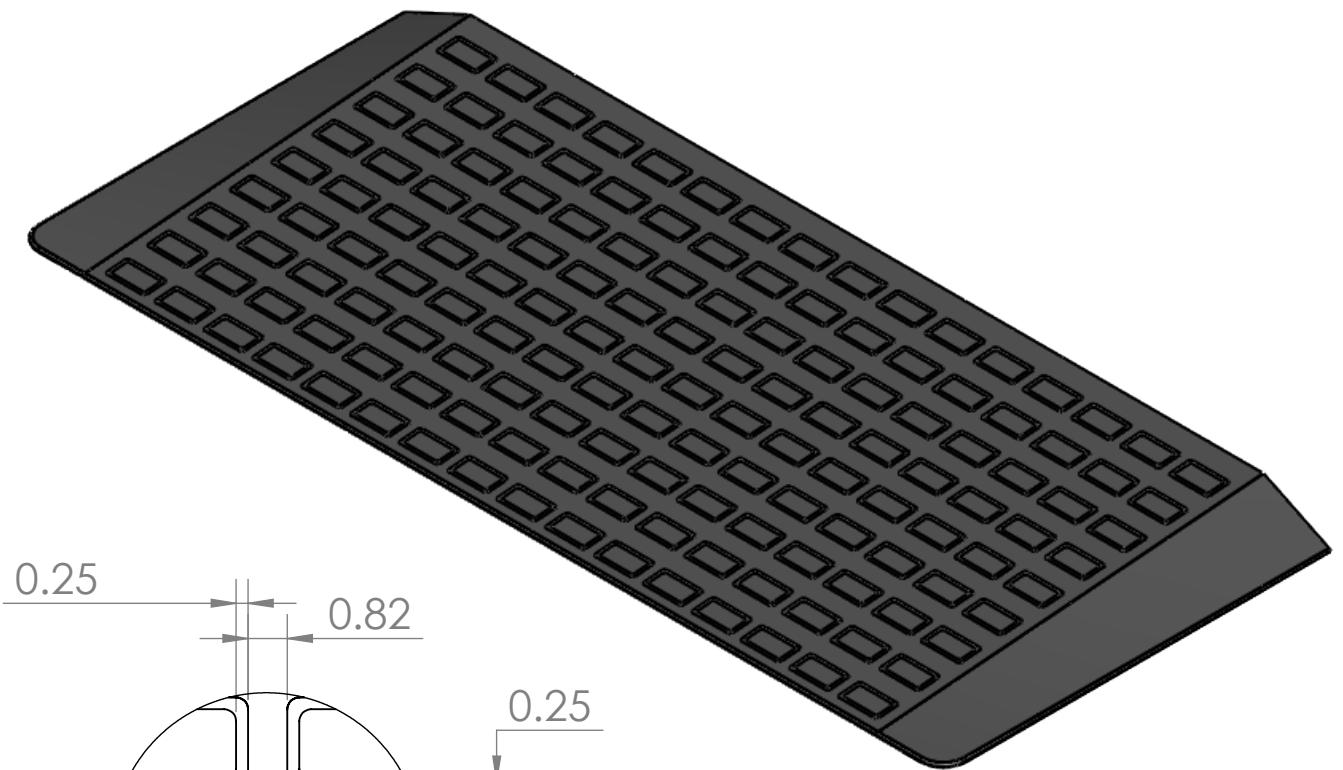

CONTACTS:
SafePath Products:
1 800 497 2003
Support:
info@safepathproducts.com
Sales:
quote@safepathproducts.com

RAMP MODEL:	MRAEZ 2390
RAMP HEIGHT:	7.62 CM
LAST UPDATE:	11/12/20
UNLESS OTHERWISE SPECIFIED: DIMENSIONS ARE IN CENTIMETERS	