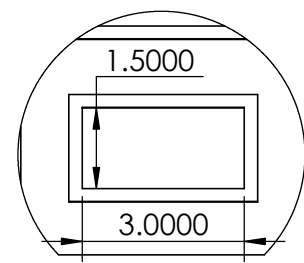

CONTACTS:
SafePath Products:
1 800 497 2003
Support:
info@safepathproducts.com
Sales:
quote@safepathproducts.com

RAMP MODEL:	MRAEZ 1150
RAMP HEIGHT:	2.54 CM
LAST UPDATE:	8/17/20
UNLESS OTHERWISE SPECIFIED: DIMENSIONS ARE IN CENTIMETERS	