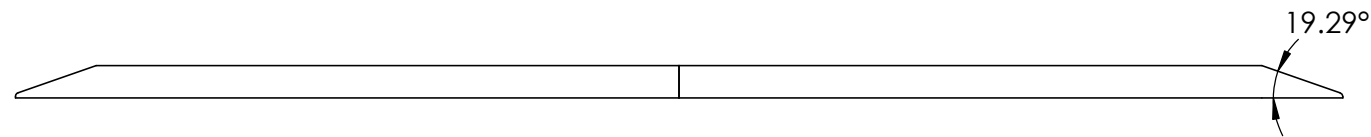

PROPRIETARY:
THE INFORMATION CONTAINED IN THIS DRAWING IS THE SOLE PROPERTY OF SAFEPATH PRODUCTS. ANY REPRODUCTION IN PART OR AS A WHOLE WITHOUT THE WRITTEN PERMISSION OF SAFEPATH PRODUCTS IS PROHIBITED.

CONTACTS:
SafePath Products:
1 800 497 2003
Support:
info@safepathproducts.com
Sales:
quote@safepathproducts.com

RAMP MODEL:	MRAEZ 2130
RAMP HEIGHT:	2 INCH
LAST UPDATE:	11/10/20

UNLESS OTHERWISE SPECIFIED:
DIMENSIONS ARE IN **INCHES**