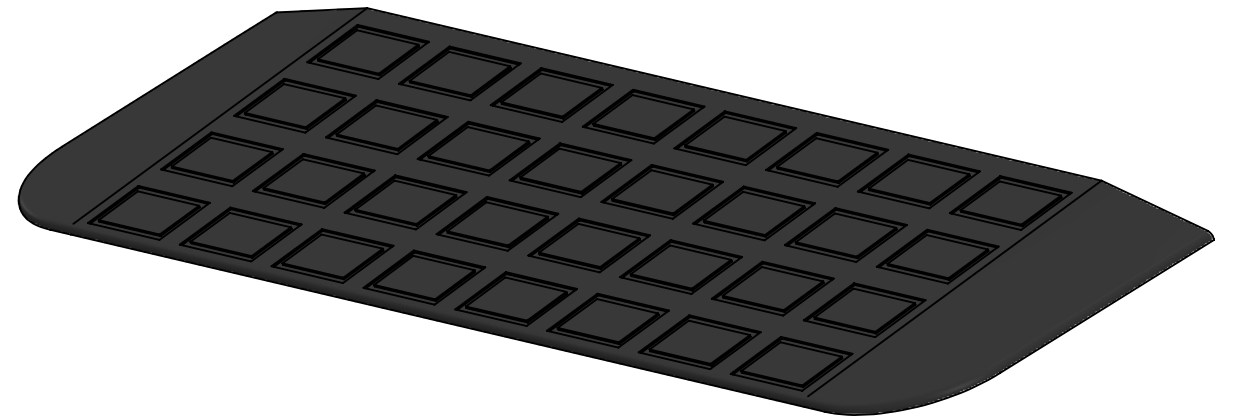

CONTACTS:
SafePath Products:
 1 800 497 2003
Support:
info@safepathproducts.com
Sales:
quote@safepathproducts.com

RAMP MODEL:	MRAEZ 1110
RAMP HEIGHT:	1.25 INCHES
LAST UPDATE:	8/17/20
UNLESS OTHERWISE SPECIFIED: DIMENSIONS ARE IN INCHES	