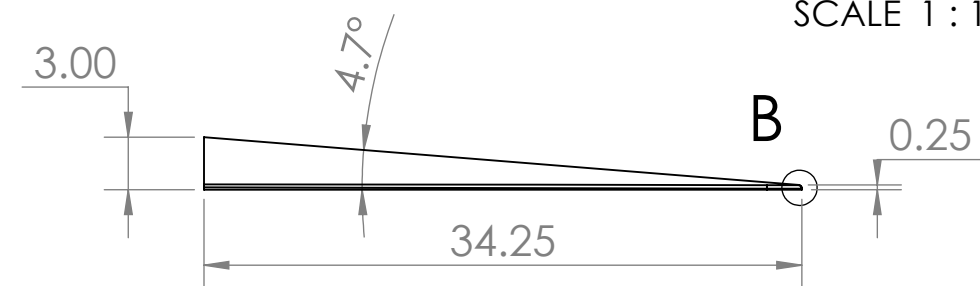

DETAIL A
SCALE 1 : 4

DETAIL B
SCALE 1 : 1

PROPRIETARY:
THE INFORMATION CONTAINED IN THIS DRAWING IS THE SOLE PROPERTY OF **SAFEPATH PRODUCTS**. ANY REPRODUCTION IN PART OR AS A WHOLE WITHOUT THE WRITTEN PERMISSION OF SAFEPATH PRODUCTS IS PROHIBITED.

CONTACTS:
SafePath Products:
1 800 497 2003
Support:
info@safepathproducts.com
Sales:
quote@safepathproducts.com

RAMP MODEL:	MRAEZ 2395
RAMP HEIGHT:	3 INCHES
LAST UPDATE:	11/12/20

UNLESS OTHERWISE SPECIFIED:
DIMENSIONS ARE IN **INCHES**