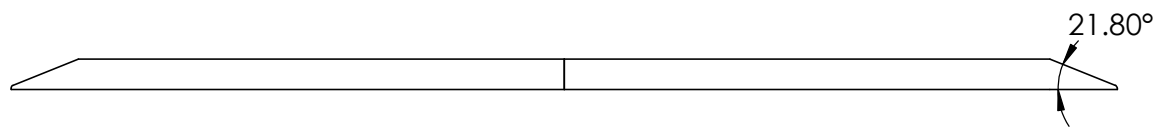

PROPRIETARY:
THE INFORMATION CONTAINED IN THIS DRAWING IS THE SOLE PROPERTY OF **SAFEPATH PRODUCTS**. ANY REPRODUCTION IN PART OR AS A WHOLE WITHOUT THE WRITTEN PERMISSION OF SAFEPATH PRODUCTS IS PROHIBITED.

CONTACTS:
SafePath Products:
1 800 497 2003
Support:
info@safepathproducts.com
Sales:
quote@safepathproducts.com

RAMP MODEL:		MRAEZ 2160
RAMP HEIGHT:		5.72 CM
LAST UPDATE:	11/5/20	UNLESS OTHERWISE SPECIFIED: DIMENSIONS ARE IN CENTIMETERS