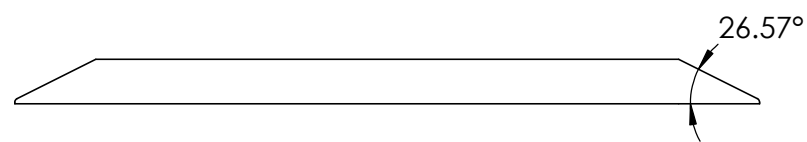

PROPRIETARY:
THE INFORMATION CONTAINED IN THIS DRAWING IS THE SOLE PROPERTY OF **SAFEPATH PRODUCTS**. ANY REPRODUCTION IN PART OR AS A WHOLE WITHOUT THE WRITTEN PERMISSION OF SAFEPATH PRODUCTS IS PROHIBITED.

CONTACTS:
SafePath Products:
1 800 497 2003
Support:
info@safepathproducts.com
Sales:
quote@safepathproducts.com

RAMP MODEL:		MRAEZ 2190
RAMP HEIGHT:		2.75 INCH
LAST UPDATE:	11/5/20	UNLESS OTHERWISE SPECIFIED: DIMENSIONS ARE IN INCHES