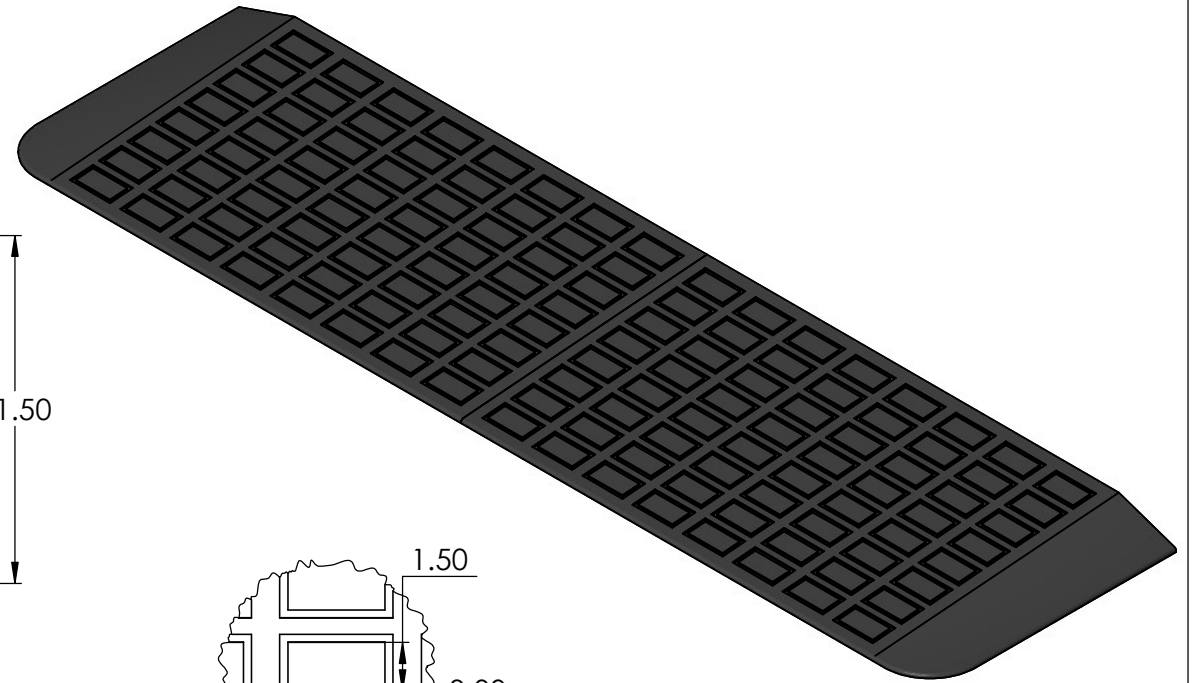

PROPRIETARY:
THE INFORMATION CONTAINED IN THIS DRAWING IS THE SOLE PROPERTY OF SAFEPATH PRODUCTS. ANY REPRODUCTION IN PART OR AS A WHOLE WITHOUT THE WRITTEN PERMISSION OF SAFEPATH PRODUCTS IS PROHIBITED.

CONTACTS:
SafePath Products:
1 800 497 2003
Support:
info@safepathproducts.com
Sales:
quote@safepathproducts.com

RAMP MODEL:	MRAEZ 2130
RAMP HEIGHT:	2 INCH
LAST UPDATE:	11/10/20

UNLESS OTHERWISE SPECIFIED:
DIMENSIONS ARE IN **INCHES**