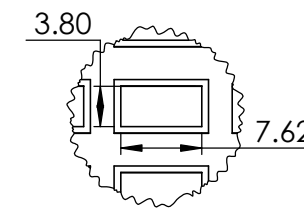

DETAIL B
SCALE 1 : 6