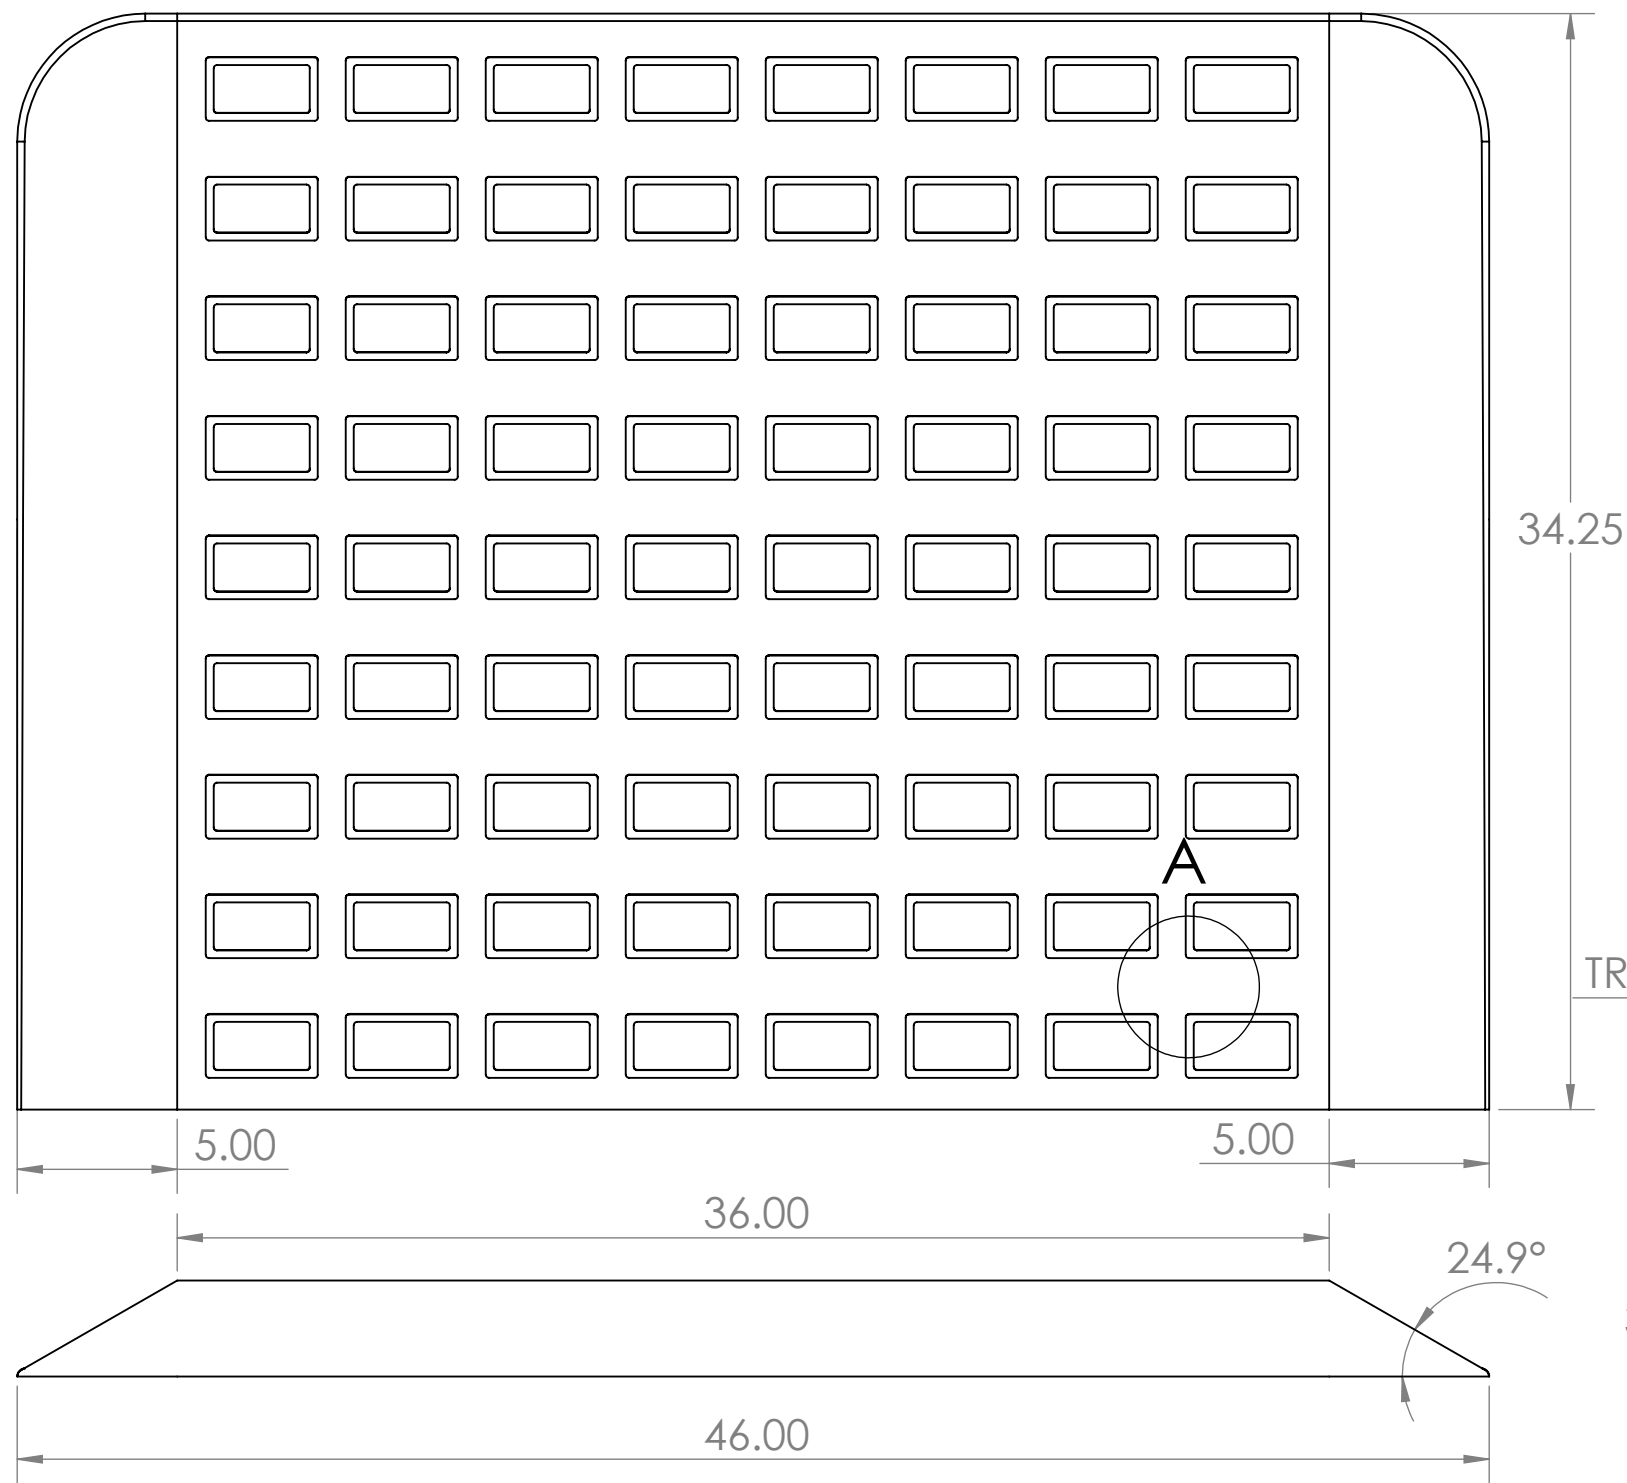

PROPRIETARY:
THE INFORMATION CONTAINED IN THIS DRAWING IS THE SOLE PROPERTY OF **SAFEPATH PRODUCTS**. ANY REPRODUCTION IN PART OR AS A WHOLE WITHOUT THE WRITTEN PERMISSION OF SAFEPATH PRODUCTS IS PROHIBITED.

CONTACTS:
SafePath Products:
1 800 497 2003
Support:
info@safepathproducts.com
Sales:
quote@safepathproducts.com

RAMP MODEL:	MRAEZ 2390
RAMP HEIGHT:	3 INCHES
LAST UPDATE:	11/12/20

UNLESS OTHERWISE SPECIFIED:
DIMENSIONS ARE IN **INCHES**