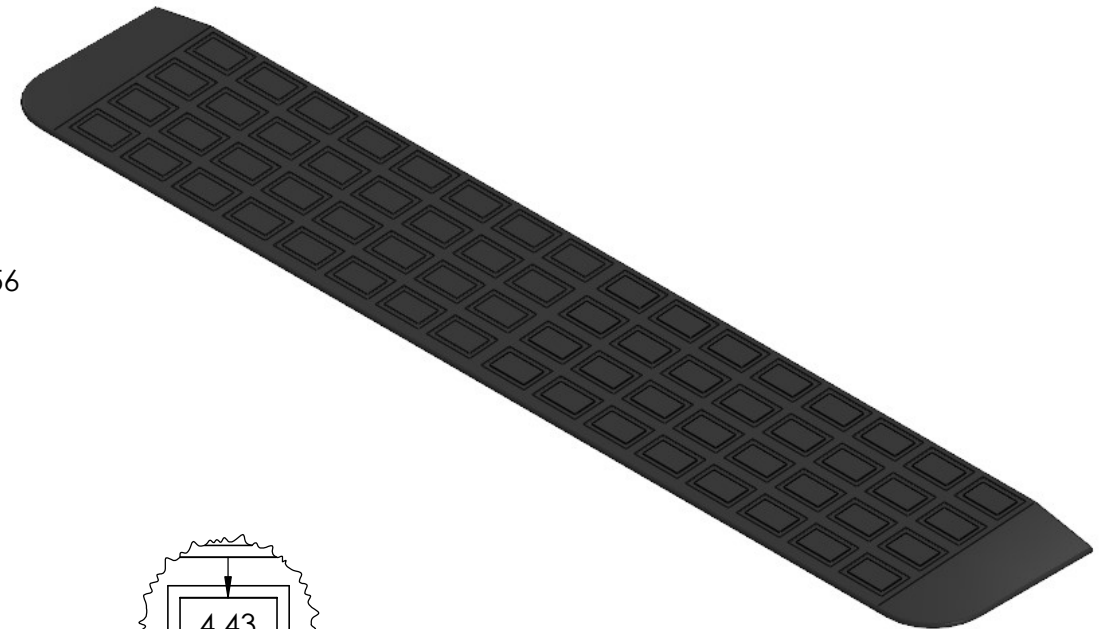

CONTACTS:
SafePath Products:
1 800 497 2003
Support:
info@safepathproducts.com
Sales:
quote@safepathproducts.com

RAMP MODEL:	MRAEZ 1110
RAMP HEIGHT:	3.175 CM
LAST UPDATE:	8/17/20
UNLESS OTHERWISE SPECIFIED: DIMENSIONS ARE IN CENTIMETERS	