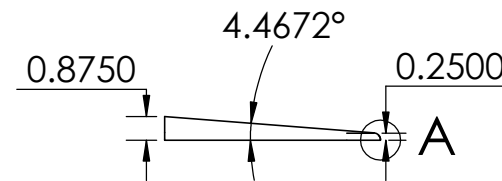

CONTACTS:
SafePath Products:
1 800 497 2003
Support:
info@safepathproducts.com
Sales:
quote@safepathproducts.com

RAMP MODEL:
RAMP HEIGHT:

MRAEZ 0140
2.2 CM

LAST UPDATE: 8/17/20

UNLESS OTHERWISE SPECIFIED: DIMENSIONS ARE IN **CENTIMETERS**