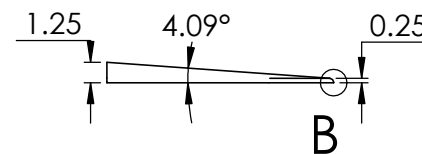

DETAIL B
SCALE 1 : 1