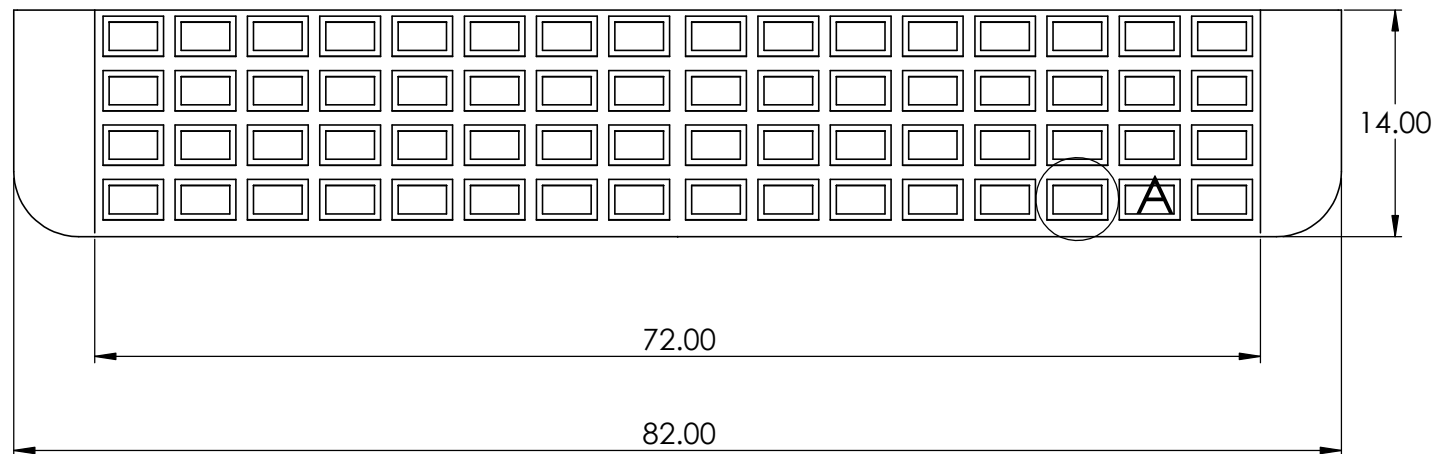

PROPRIETARY:
THE INFORMATION CONTAINED IN THIS DRAWING IS THE SOLE PROPERTY OF **SAFEPATH PRODUCTS**. ANY REPRODUCTION IN PART OR AS A WHOLE WITHOUT THE WRITTEN PERMISSION OF SAFEPATH PRODUCTS IS PROHIBITED.

CONTACTS:
SafePath Products:
1 800 497 2003
Support:
info@safepathproducts.com
Sales:
quote@safepathproducts.com

RAMP MODEL:	MRAEZ 1140
RAMP HEIGHT:	1.25 INCH
LAST UPDATE:	10/22/20

UNLESS OTHERWISE SPECIFIED:
DIMENSIONS ARE IN **INCHES**