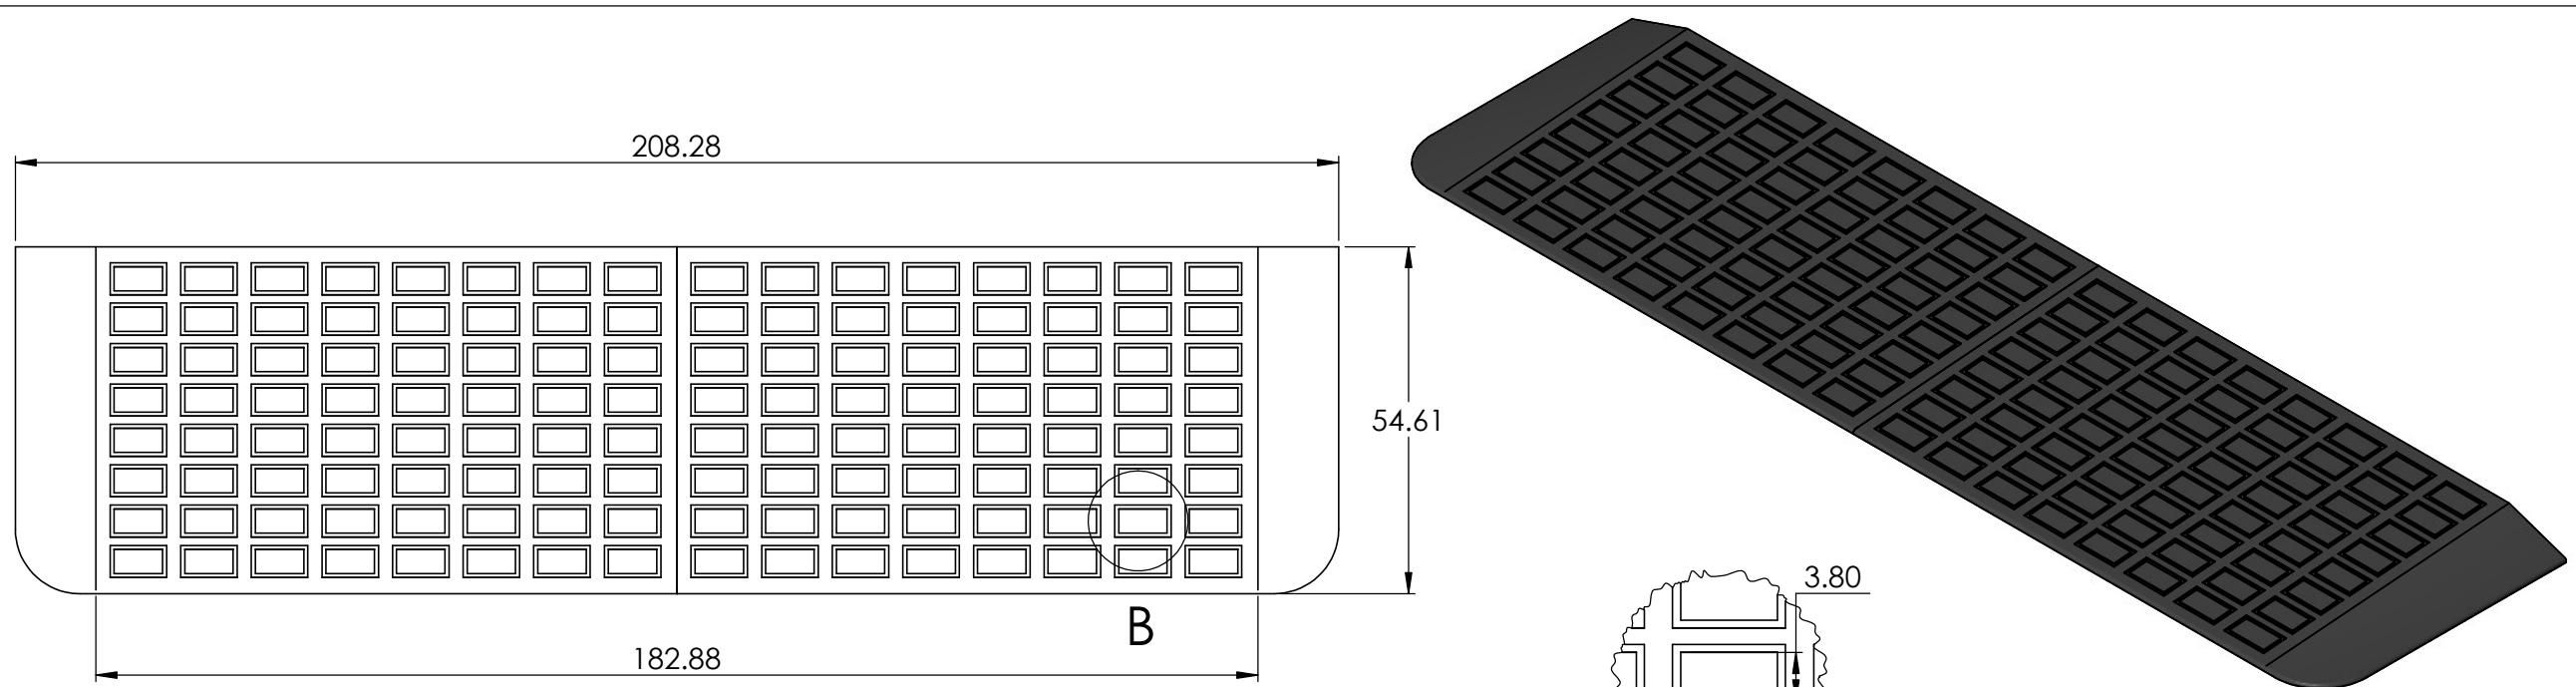

CONTACTS:
SafePath Products:
 1 800 497 2003
Support:
info@safepathproducts.com
Sales:
quote@safepathproducts.com

RAMP MODEL:		MRAEZ 2100
RAMP HEIGHT:		2 INCH
LAST UPDATE:	11/5/20	UNLESS OTHERWISE SPECIFIED: DIMENSIONS ARE IN INCHES