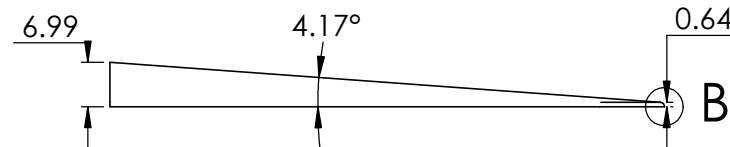

PROPRIETARY:
THE INFORMATION CONTAINED IN THIS DRAWING IS THE SOLE PROPERTY OF **SAFEPATH PRODUCTS**. ANY REPRODUCTION IN PART OR AS A WHOLE WITHOUT THE WRITTEN PERMISSION OF SAFEPATH PRODUCTS IS PROHIBITED.

CONTACTS:
SafePath Products:
1 800 497 2003
Support:
info@safepathproducts.com
Sales:
quote@safepathproducts.com

RAMP MODEL:		MRAEZ 2190
RAMP HEIGHT:		6.99 CM
LAST UPDATE:	11/5/20	UNLESS OTHERWISE SPECIFIED: DIMENSIONS ARE IN CENTIMETERS