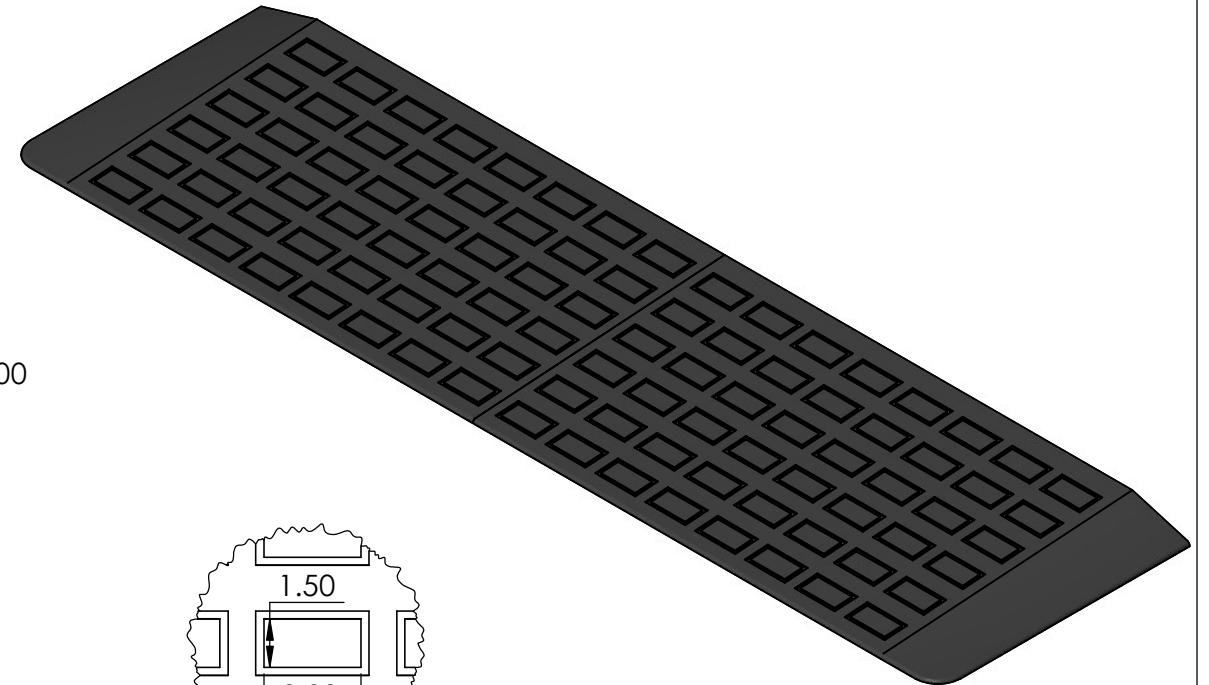

PROPRIETARY:
THE INFORMATION CONTAINED IN THIS DRAWING IS THE SOLE PROPERTY OF **SAFEPATH PRODUCTS**. ANY REPRODUCTION IN PART OR AS A WHOLE WITHOUT THE WRITTEN PERMISSION OF SAFEPATH PRODUCTS IS PROHIBITED.

CONTACTS:
SafePath Products:
1 800 497 2003
Support:
info@safepathproducts.com
Sales:
quote@safepathproducts.com

RAMP MODEL:	MRAEZ 1540
RAMP HEIGHT:	1.75 INCH
LAST UPDATE:	11/5/20

UNLESS OTHERWISE SPECIFIED:
DIMENSIONS ARE IN **INCHES**