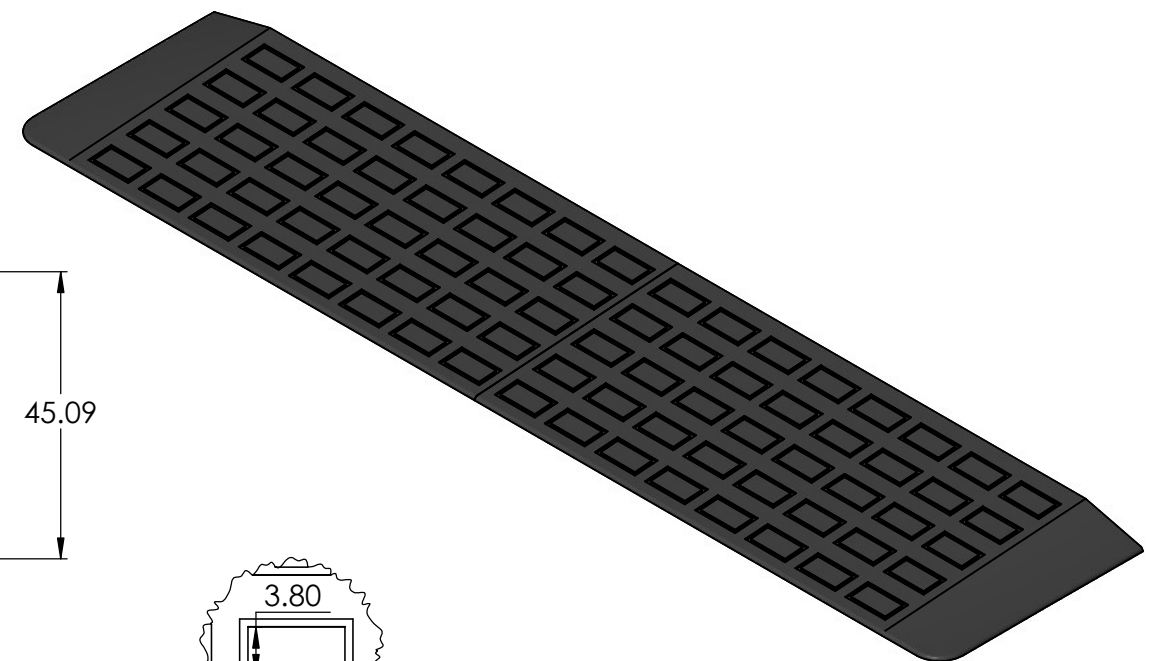

CONTACTS:
SafePath Products:
1 800 497 2003
Support:
info@safepathproducts.com
Sales:
quote@safepathproducts.com

RAMP MODEL:		MRAEZ 1310
RAMP HEIGHT:		1.5 INCHES
LAST UPDATE:	11/5/20	UNLESS OTHERWISE SPECIFIED: DIMENSIONS ARE IN INCHES