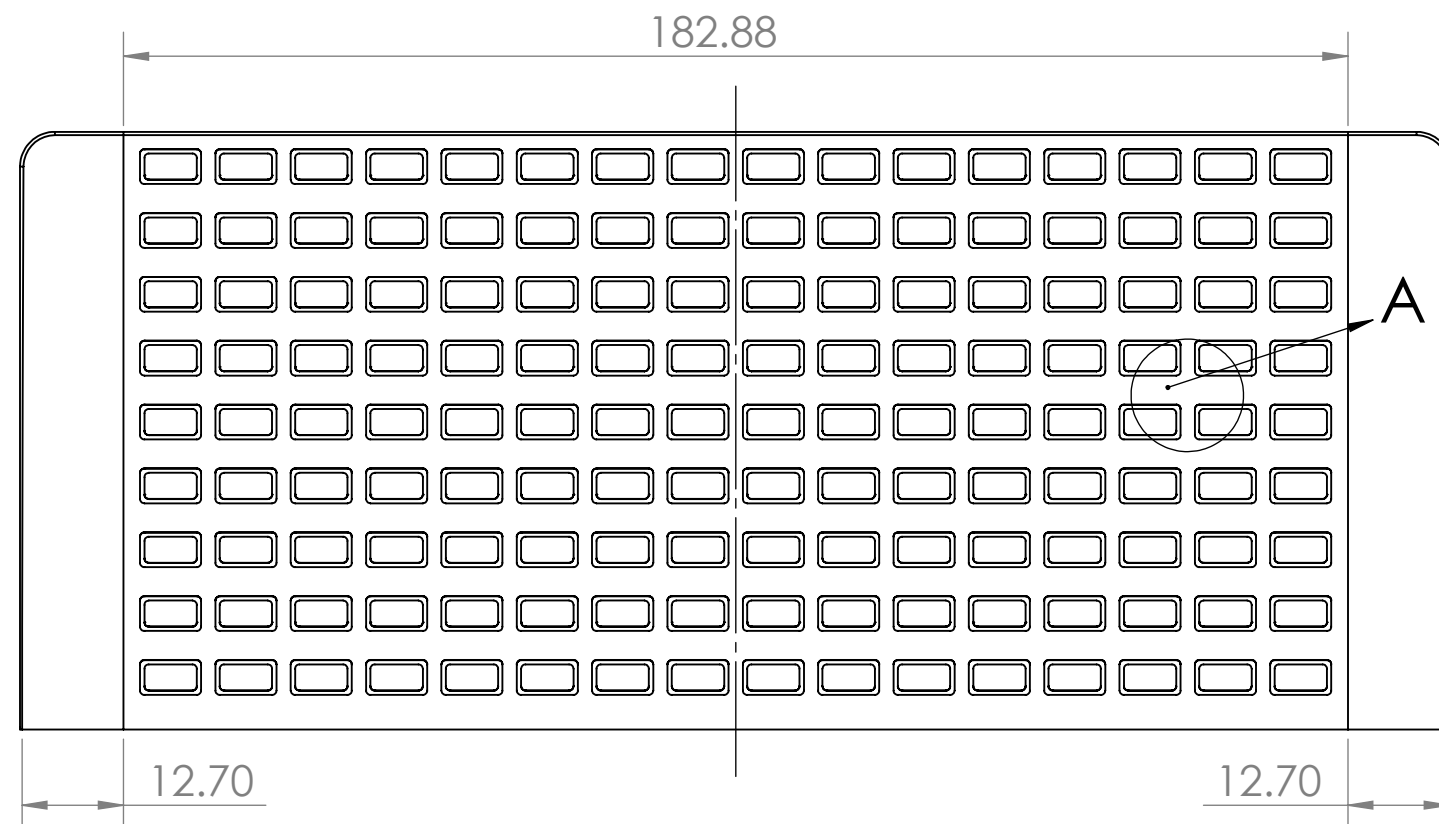

PROPRIETARY:
THE INFORMATION CONTAINED IN THIS DRAWING IS THE SOLE PROPERTY OF **SAFEPATH PRODUCTS**. ANY REPRODUCTION IN PART OR AS A WHOLE WITHOUT THE WRITTEN PERMISSION OF SAFEPATH PRODUCTS IS PROHIBITED.

CONTACTS:
SafePath Products:
1 800 497 2003
Support:
info@safepathproducts.com
Sales:
quote@safepathproducts.com

RAMP MODEL:	MRAEZ 2395
RAMP HEIGHT:	7.62 CM
LAST UPDATE:	11/12/20
UNLESS OTHERWISE SPECIFIED: DIMENSIONS ARE IN CENTIMETERS