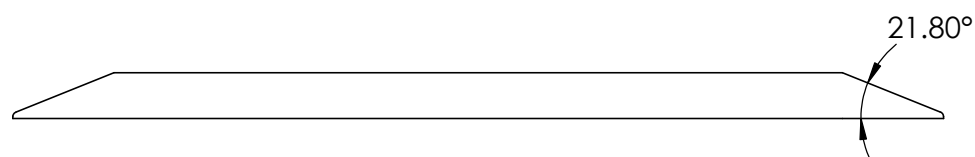

PROPRIETARY:
THE INFORMATION CONTAINED IN THIS DRAWING IS THE SOLE PROPERTY OF **SAFEPATH PRODUCTS**. ANY REPRODUCTION IN PART OR AS A WHOLE WITHOUT THE WRITTEN PERMISSION OF SAFEPATH PRODUCTS IS PROHIBITED.

CONTACTS:
SafePath Products:
1 800 497 2003
Support:
info@safepathproducts.com
Sales:
quote@safepathproducts.com

RAMP MODEL:		MRAEZ 2150
RAMP HEIGHT:		2.25 INCH
LAST UPDATE:	11/5/20	UNLESS OTHERWISE SPECIFIED: DIMENSIONS ARE IN INCHES