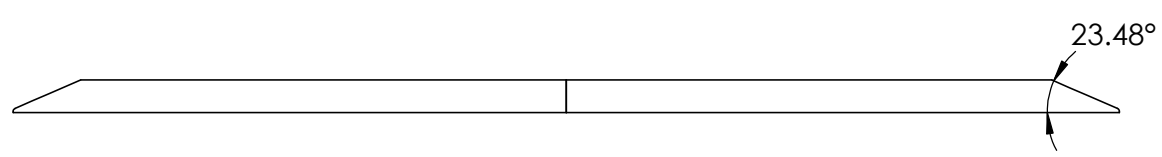

PROPRIETARY:
THE INFORMATION CONTAINED IN THIS DRAWING IS THE SOLE PROPERTY OF **SAFEPATH PRODUCTS**. ANY REPRODUCTION IN PART OR AS A WHOLE WITHOUT THE WRITTEN PERMISSION OF SAFEPATH PRODUCTS IS PROHIBITED.

CONTACTS:
SafePath Products:
1 800 497 2003
Support:
info@safepathproducts.com
Sales:
quote@safepathproducts.com

RAMP MODEL:		MRAEZ 2180
RAMP HEIGHT:		6.35 CM
LAST UPDATE:	11/5/20	UNLESS OTHERWISE SPECIFIED: DIMENSIONS ARE IN CENTIMETERS