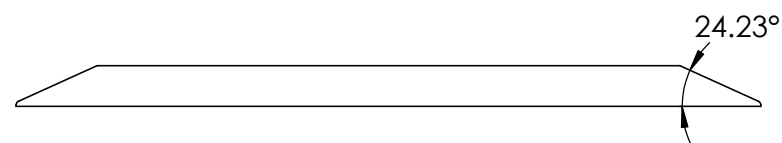

PROPRIETARY:
THE INFORMATION CONTAINED IN THIS DRAWING IS THE SOLE PROPERTY OF **SAFEPATH PRODUCTS**. ANY REPRODUCTION IN PART OR AS A WHOLE WITHOUT THE WRITTEN PERMISSION OF SAFEPATH PRODUCTS IS PROHIBITED.

CONTACTS:
SafePath Products:
1 800 497 2003
Support:
info@safepathproducts.com
Sales:
quote@safepathproducts.com

RAMP MODEL:		MRAEZ 2170
RAMP HEIGHT:		6.35 CM
LAST UPDATE:	11/5/20	UNLESS OTHERWISE SPECIFIED: DIMENSIONS ARE IN CENTIMETERS