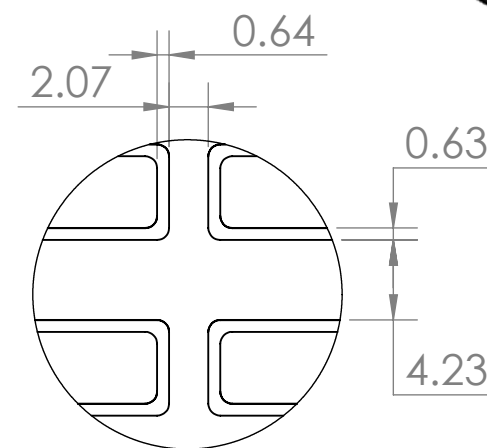

PROPRIETARY:
THE INFORMATION CONTAINED IN THIS DRAWING IS THE SOLE PROPERTY OF **SAFEPATH PRODUCTS**. ANY REPRODUCTION IN PART OR AS A WHOLE WITHOUT THE WRITTEN PERMISSION OF SAFEPATH PRODUCTS IS PROHIBITED.

CONTACTS:
SafePath Products:
1 800 497 2003
Support:
info@safepathproducts.com
Sales:
quote@safepathproducts.com

RAMP MODEL:	MRAEZ 2395
RAMP HEIGHT:	7.62 CM
LAST UPDATE:	11/12/20
UNLESS OTHERWISE SPECIFIED: DIMENSIONS ARE IN CENTIMETERS