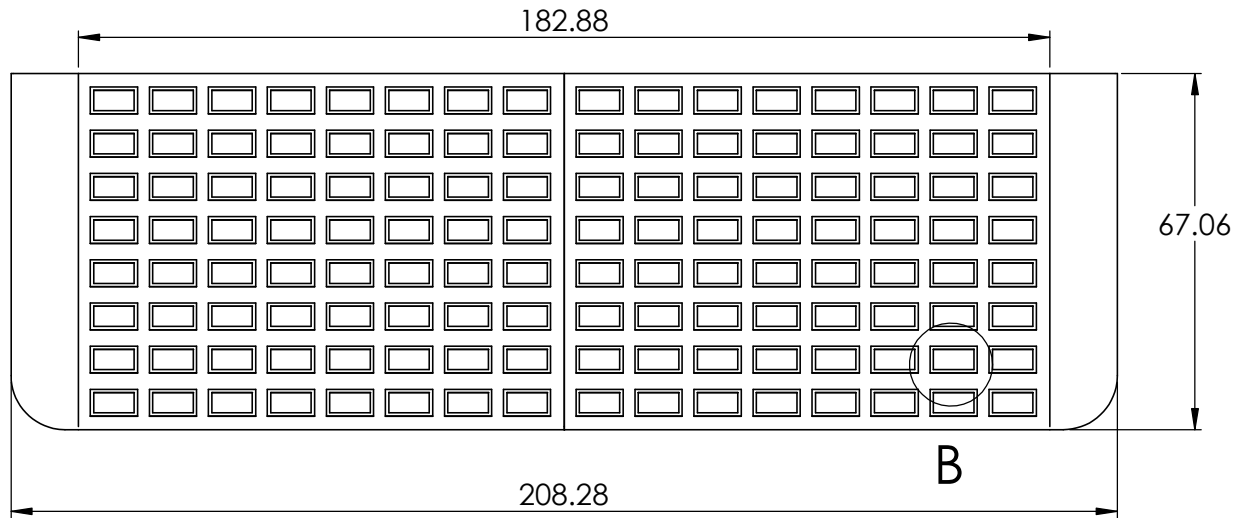

CONTACTS:
SafePath Products:
1 800 497 2003
Support:
info@safepathproducts.com
Sales:
quote@safepathproducts.com

RAMP MODEL:		MRAEZ 2150
RAMP HEIGHT:		2.25 INCH
LAST UPDATE:	11/5/20	UNLESS OTHERWISE SPECIFIED: DIMENSIONS ARE IN INCHES