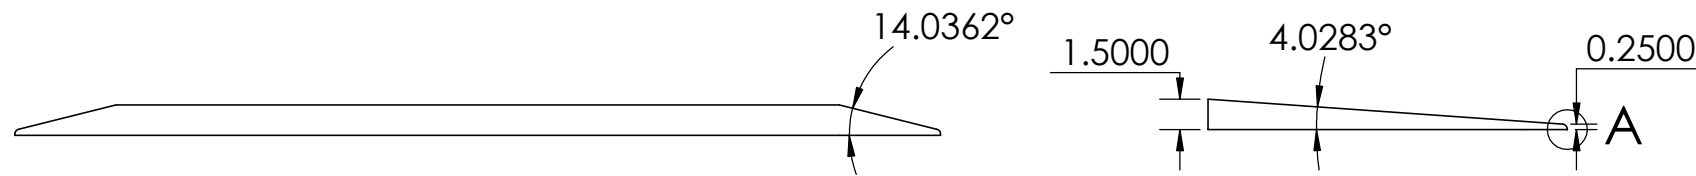

DETAIL A
SCALE 1 : 1