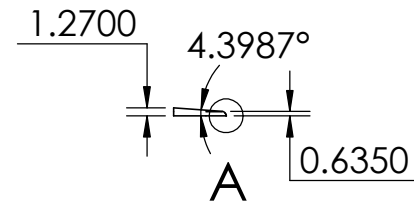

TWO PIECE

DETAIL A
SCALE 1:1