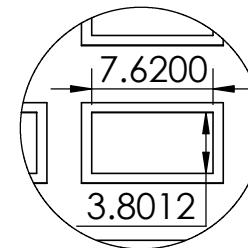

CONTACTS:
SafePath Products:
1 800 497 2003
Support:
info@safepathproducts.com
Sales:
quote@safepathproducts.com

RAMP MODEL:		MRAEZ 1340
RAMP HEIGHT:		1.5 INCH
LAST UPDATE:	11/5/20	UNLESS OTHERWISE SPECIFIED: DIMENSIONS ARE IN INCHES