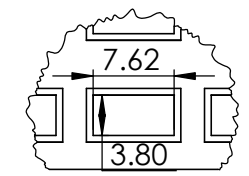

DETAIL A
SCALE 1 : 6