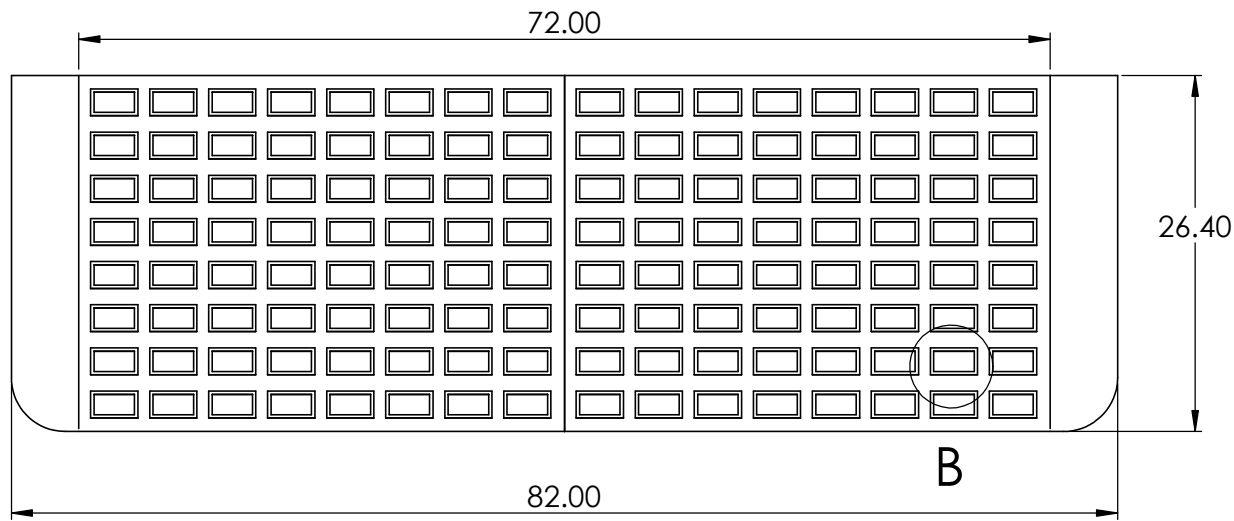

CONTACTS:
SafePath Products:
1 800 497 2003
Support:
info@safepathproducts.com
Sales:
quote@safepathproducts.com

RAMP MODEL:		MRAEZ 2160
RAMP HEIGHT:		5.72 CM
LAST UPDATE:	11/5/20	UNLESS OTHERWISE SPECIFIED: DIMENSIONS ARE IN CENTIMETERS