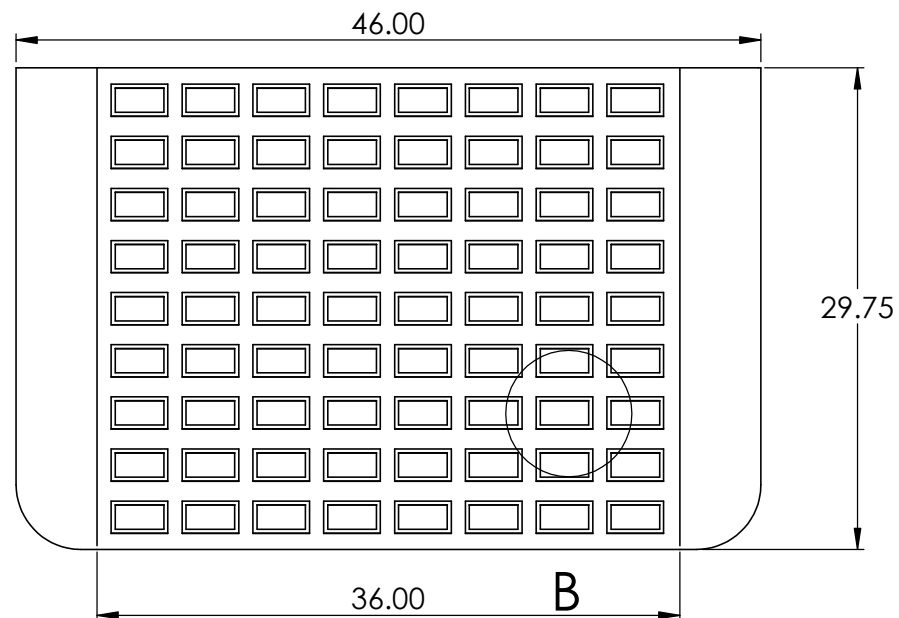

PROPRIETARY:
THE INFORMATION CONTAINED IN THIS DRAWING IS THE SOLE PROPERTY OF **SAFEPATH PRODUCTS**. ANY REPRODUCTION IN PART OR AS A WHOLE WITHOUT THE WRITTEN PERMISSION OF SAFEPATH PRODUCTS IS PROHIBITED.

CONTACTS:
SafePath Products:
1 800 497 2003
Support:
info@safepathproducts.com
Sales:
quote@safepathproducts.com

RAMP MODEL:		MRAEZ 2170
RAMP HEIGHT:		2.5 INCH
LAST UPDATE:	11/5/20	UNLESS OTHERWISE SPECIFIED: DIMENSIONS ARE IN INCHES