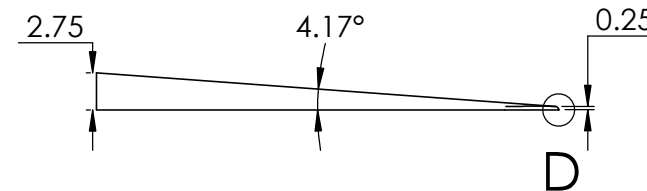

PROPRIETARY:
THE INFORMATION CONTAINED IN THIS DRAWING IS THE SOLE PROPERTY OF **SAFEPATH PRODUCTS**. ANY REPRODUCTION IN PART OR AS A WHOLE WITHOUT THE WRITTEN PERMISSION OF SAFEPATH PRODUCTS IS PROHIBITED.

CONTACTS:
SafePath Products:
1 800 497 2003
Support:
info@safepathproducts.com
Sales:
quote@safepathproducts.com

RAMP MODEL:		MRAEZ 2195
RAMP HEIGHT:		2.75 INCH
LAST UPDATE:	11/5/20	UNLESS OTHERWISE SPECIFIED: DIMENSIONS ARE IN INCHES