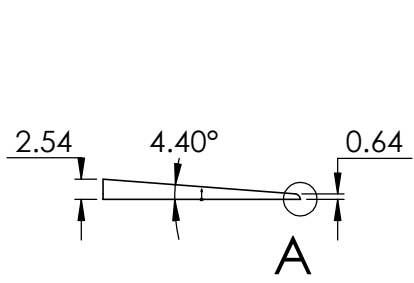

DETAIL C
SCALE 1 : 4

DETAIL A
SCALE 1 : 1