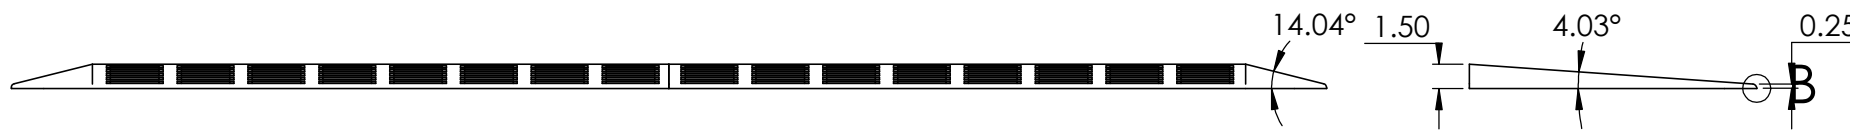

PROPRIETARY:
THE INFORMATION CONTAINED IN THIS DRAWING IS THE SOLE PROPERTY OF **SAFEPATH PRODUCTS**. ANY REPRODUCTION IN PART OR AS A WHOLE WITHOUT THE WRITTEN PERMISSION OF SAFEPATH PRODUCTS IS PROHIBITED.

CONTACTS:
SafePath Products:
1 800 497 2003
Support:
info@safepathproducts.com
Sales:
quote@safepathproducts.com

RAMP MODEL:		MRAEZ 1340
RAMP HEIGHT:		1.5 INCH
LAST UPDATE:	11/5/20	UNLESS OTHERWISE SPECIFIED: DIMENSIONS ARE IN INCHES