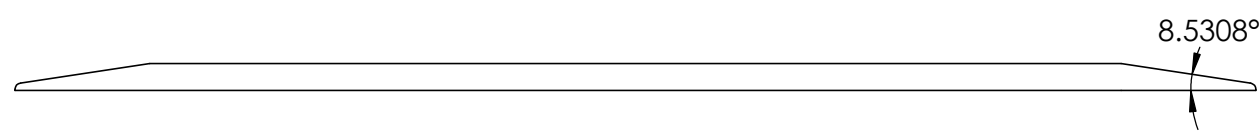

PROPRIETARY:
THE INFORMATION CONTAINED IN THIS DRAWING IS THE SOLE PROPERTY OF **SAFEPATH PRODUCTS**. ANY REPRODUCTION IN PART OR AS A WHOLE WITHOUT THE WRITTEN PERMISSION OF SAFEPATH PRODUCTS IS PROHIBITED.

CONTACTS:
SafePath Products:
1 800 497 2003
Support:
info@safepathproducts.com
Sales:
quote@safepathproducts.com

RAMP MODEL:		MRAEZ 1150
RAMP HEIGHT:		1 INCH
LAST UPDATE:	8/17/20	UNLESS OTHERWISE SPECIFIED: DIMENSIONS ARE IN INCHES