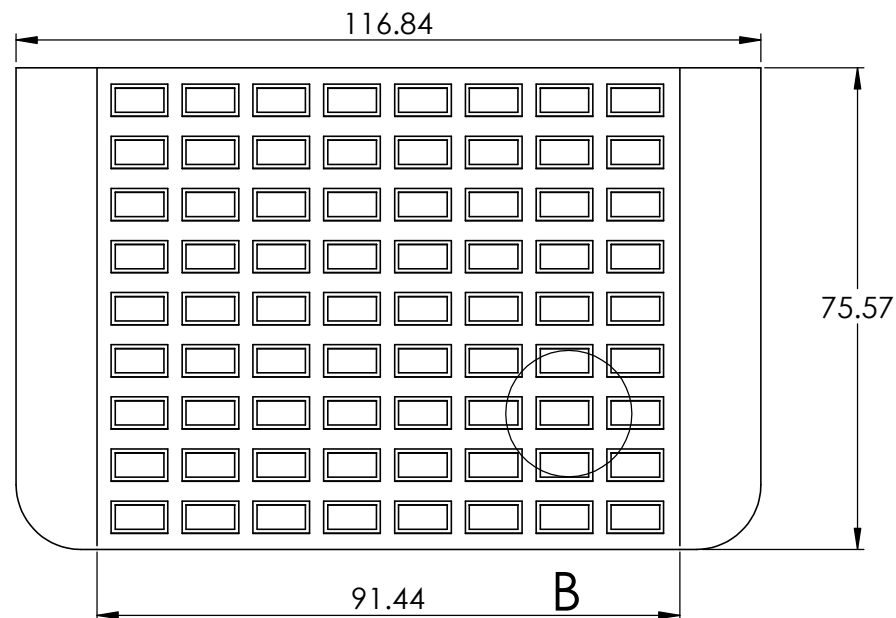

CONTACTS:
SafePath Products:
1 800 497 2003
Support:
info@safepathproducts.com
Sales:
quote@safepathproducts.com

RAMP MODEL:		MRAEZ 2160
RAMP HEIGHT:		2.25 INCH
LAST UPDATE:	11/5/20	UNLESS OTHERWISE SPECIFIED: DIMENSIONS ARE IN INCHES