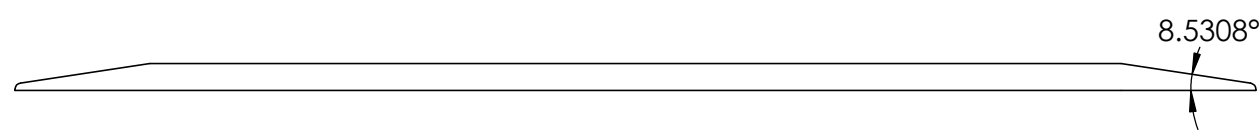

PROPRIETARY:
THE INFORMATION CONTAINED IN THIS DRAWING IS THE SOLE PROPERTY OF **SAFEPATH PRODUCTS**. ANY REPRODUCTION IN PART OR AS A WHOLE WITHOUT THE WRITTEN PERMISSION OF SAFEPATH PRODUCTS IS PROHIBITED.

CONTACTS:
SafePath Products:
1 800 497 2003
Support:
info@safepathproducts.com
Sales:
quote@safepathproducts.com

RAMP MODEL:	MRAEZ 1150
RAMP HEIGHT:	2.54 CM
LAST UPDATE:	8/17/20
UNLESS OTHERWISE SPECIFIED: DIMENSIONS ARE IN CENTIMETERS