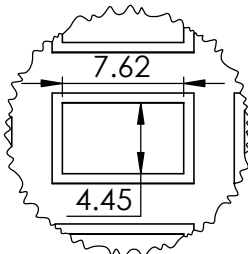

PROPRIETARY:
THE INFORMATION CONTAINED IN THIS DRAWING IS THE SOLE PROPERTY OF **SAFEPATH PRODUCTS**. ANY REPRODUCTION IN PART OR AS A WHOLE WITHOUT THE WRITTEN PERMISSION OF SAFEPATH PRODUCTS IS PROHIBITED.

CONTACTS:
SafePath Products:
1 800 497 2003
Support:
info@safepathproducts.com
Sales:
quote@safepathproducts.com

RAMP MODEL:	MRAEZ 1180
RAMP HEIGHT:	2.54 CM
LAST UPDATE:	8/17/20
UNLESS OTHERWISE SPECIFIED: DIMENSIONS ARE IN CENTIMETERS