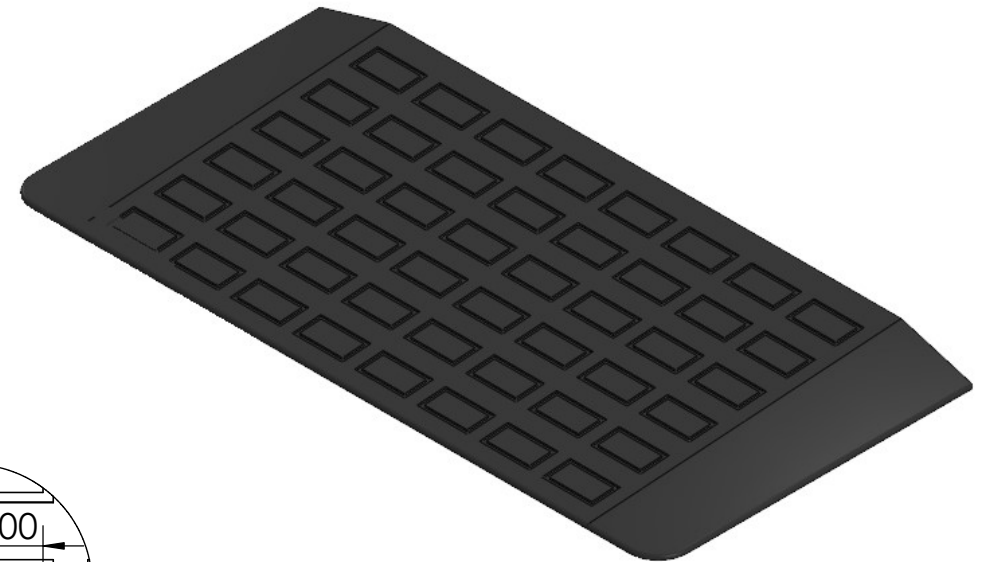

CONTACTS:
SafePath Products:
1 800 497 2003
Support:
info@safepathproducts.com
Sales:
quote@safepathproducts.com

RAMP MODEL:		MRAEZ 1340
RAMP HEIGHT:		1.5 INCH
LAST UPDATE:	11/5/20	UNLESS OTHERWISE SPECIFIED: DIMENSIONS ARE IN INCHES