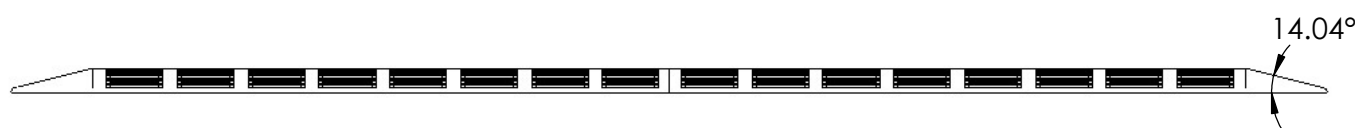

PROPRIETARY:
THE INFORMATION CONTAINED IN THIS DRAWING IS THE SOLE PROPERTY OF **SAFEPATH PRODUCTS**. ANY REPRODUCTION IN PART OR AS A WHOLE WITHOUT THE WRITTEN PERMISSION OF SAFEPATH PRODUCTS IS PROHIBITED.

CONTACTS:
SafePath Products:
1 800 497 2003
Support:
info@safepathproducts.com
Sales:
quote@safepathproducts.com

RAMP MODEL:	MRAEZ 1340
RAMP HEIGHT:	3.81 CM
LAST UPDATE:	11/5/20
UNLESS OTHERWISE SPECIFIED: DIMENSIONS ARE IN CENTIMETERS