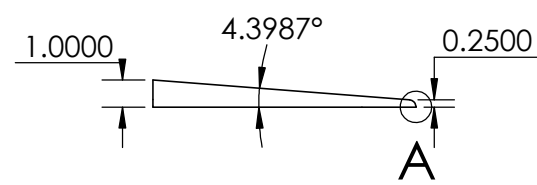

PROPRIETARY:
THE INFORMATION CONTAINED IN THIS DRAWING IS THE SOLE PROPERTY OF **SAFEPATH PRODUCTS**. ANY REPRODUCTION IN PART OR AS A WHOLE WITHOUT THE WRITTEN PERMISSION OF SAFEPATH PRODUCTS IS PROHIBITED.

CONTACTS:
SafePath Products:
1 800 497 2003
Support:
info@safepathproducts.com
Sales:
quote@safepathproducts.com

RAMP MODEL:		MRAEZ 1150
RAMP HEIGHT:		1 INCH
LAST UPDATE:	8/17/20	UNLESS OTHERWISE SPECIFIED: DIMENSIONS ARE IN INCHES