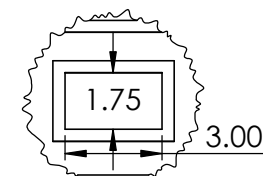

DETAIL A
SCALE 1 : 5