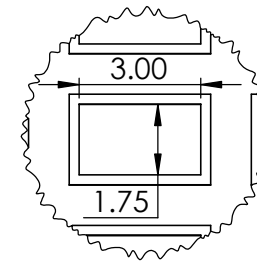

2 PIECES

PROPRIETARY:
THE INFORMATION CONTAINED IN THIS DRAWING IS THE SOLE PROPERTY OF **SAFEPATH PRODUCTS**. ANY REPRODUCTION IN PART OR AS A WHOLE WITHOUT THE WRITTEN PERMISSION OF SAFEPATH PRODUCTS IS PROHIBITED.

CONTACTS:
SafePath Products:
1 800 497 2003
Support:
info@safepathproducts.com
Sales:
quote@safepathproducts.com

RAMP MODEL:	MRAEZ 1180
RAMP HEIGHT:	1 INCH
LAST UPDATE:	8/17/20
UNLESS OTHERWISE SPECIFIED: DIMENSIONS ARE IN INCHES