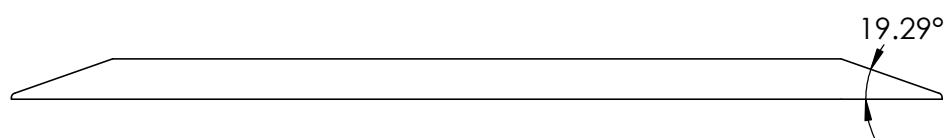

DETAIL B
SCALE 1 : 1