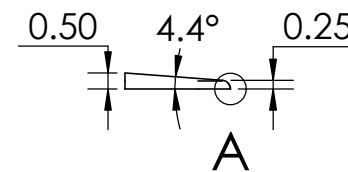

CONTACTS:
SafePath Products:
1 800 497 2003
Support:
info@safepathproducts.com
Sales:
quote@safepathproducts.com

RAMP MODEL:		MRAEZ 0010
RAMP HEIGHT:		1.27 CM
LAST UPDATE:	8/17/20	UNLESS OTHERWISE SPECIFIED: DIMENSIONS ARE IN CENTIMETERS