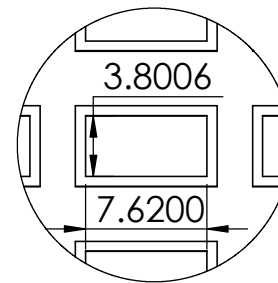

DETAIL B
SCALE 1 : 4