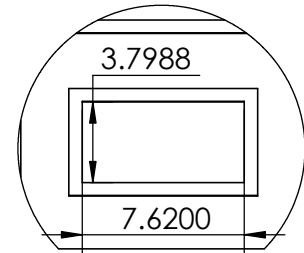

CONTACTS:
SafePath Products:
1 800 497 2003
Support:
info@safepathproducts.com
Sales:
quote@safepathproducts.com

RAMP MODEL:		MRAEZ 0010
RAMP HEIGHT:		1.27 CM
LAST UPDATE:	8/17/20	UNLESS OTHERWISE SPECIFIED: DIMENSIONS ARE IN CENTIMETERS

CONTACTS:
SafePath Products:
1 800 497 2003
Support:
info@safepathproducts.com
Sales:
quote@safepathproducts.com

RAMP MODEL:		MRAEZ 1140
RAMP HEIGHT:		3.18 CM
LAST UPDATE:	10/22/20	UNLESS OTHERWISE SPECIFIED: DIMENSIONS ARE IN CENTIMETERS

CONTACTS:
SafePath Products:
1 800 497 2003
Support:
info@safepathproducts.com
Sales:
quote@safepathproducts.com

RAMP MODEL:	MRAEZ 1140
RAMP HEIGHT:	1.25 INCH
LAST UPDATE:	10/22/20

UNLESS OTHERWISE SPECIFIED:
DIMENSIONS ARE IN **INCHES**