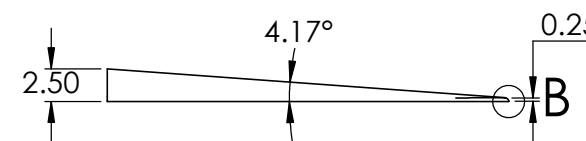

PROPRIETARY:
THE INFORMATION CONTAINED IN THIS DRAWING IS THE SOLE PROPERTY OF **SAFEPATH PRODUCTS**. ANY REPRODUCTION IN PART OR AS A WHOLE WITHOUT THE WRITTEN PERMISSION OF SAFEPATH PRODUCTS IS PROHIBITED.

CONTACTS:
SafePath Products:
1 800 497 2003
Support:
info@safepathproducts.com
Sales:
quote@safepathproducts.com

RAMP MODEL:	MRAEZ 2180
RAMP HEIGHT:	2.5 INCH
LAST UPDATE:	11/5/20
UNLESS OTHERWISE SPECIFIED: DIMENSIONS ARE IN INCHES