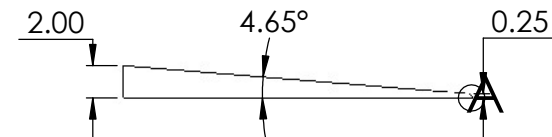

PROPRIETARY:
THE INFORMATION CONTAINED IN THIS DRAWING IS THE SOLE PROPERTY OF SAFEPATH PRODUCTS. ANY REPRODUCTION IN PART OR AS A WHOLE WITHOUT THE WRITTEN PERMISSION OF SAFEPATH PRODUCTS IS PROHIBITED.

CONTACTS:
SafePath Products:
1 800 497 2003
Support:
info@safepathproducts.com
Sales:
quote@safepathproducts.com

RAMP MODEL:	MRAEZ 2130
RAMP HEIGHT:	2 INCH
LAST UPDATE:	11/10/20

UNLESS OTHERWISE SPECIFIED:
DIMENSIONS ARE IN **INCHES**