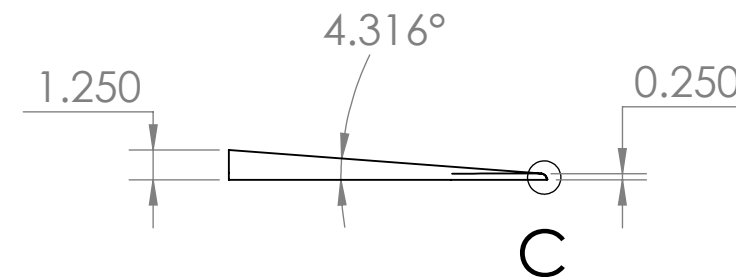

SCALE 1 : 4

C

SCALE 1 : 1

PROPRIETARY:
THE INFORMATION CONTAINED IN THIS DRAWING IS THE SOLE PROPERTY OF SAFEPATH PRODUCTS. ANY REPRODUCTION IN PART OR AS A WHOLE WITHOUT THE WRITTEN PERMISSION OF SAFEPATH PRODUCTS IS PROHIBITED.

CONTACTS:
SafePath Products:
1 800 497 2003
Support:
info@safepathproducts.com
Sales:
quote@safepathproducts.com

RAMP MODEL:	MRAEZ 1110
RAMP HEIGHT:	1.25 INCHES
LAST UPDATE:	8/17/20
UNLESS OTHERWISE SPECIFIED: DIMENSIONS ARE IN INCHES