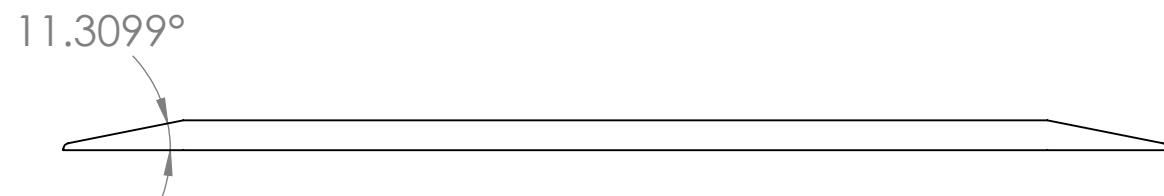

SCALE 1 : 4

C

SCALE 1 : 1

PROPRIETARY:
THE INFORMATION CONTAINED IN THIS DRAWING IS THE SOLE PROPERTY OF SAFEPATH PRODUCTS. ANY REPRODUCTION IN PART OR AS A WHOLE WITHOUT THE WRITTEN PERMISSION OF SAFEPATH PRODUCTS IS PROHIBITED.

CONTACTS:
SafePath Products:
1 800 497 2003
Support:
info@safepathproducts.com
Sales:
quote@safepathproducts.com

RAMP MODEL:	MRAEZ 1110
RAMP HEIGHT:	1.25 INCHES
LAST UPDATE:	8/17/20
UNLESS OTHERWISE SPECIFIED: DIMENSIONS ARE IN INCHES