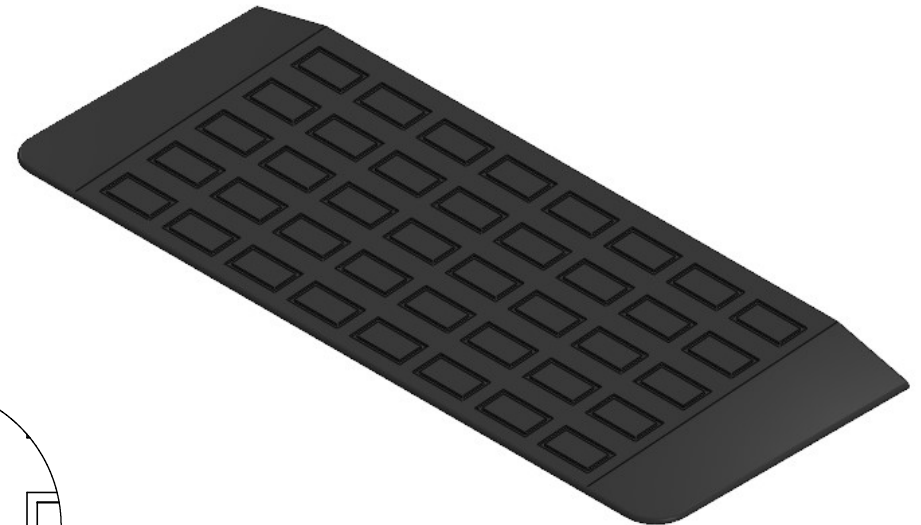

CONTACTS:
SafePath Products:
1 800 497 2003
Support:
info@safepathproducts.com
Sales:
quote@safepathproducts.com

RAMP MODEL:		MRAEZ 1310
RAMP HEIGHT:		3.81 CM
LAST UPDATE:	11/5/20	UNLESS OTHERWISE SPECIFIED: DIMENSIONS ARE IN CENTIMETERS