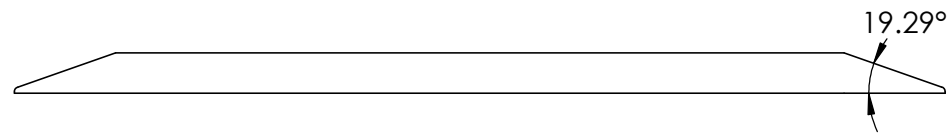

DETAIL B
SCALE 1 : 1