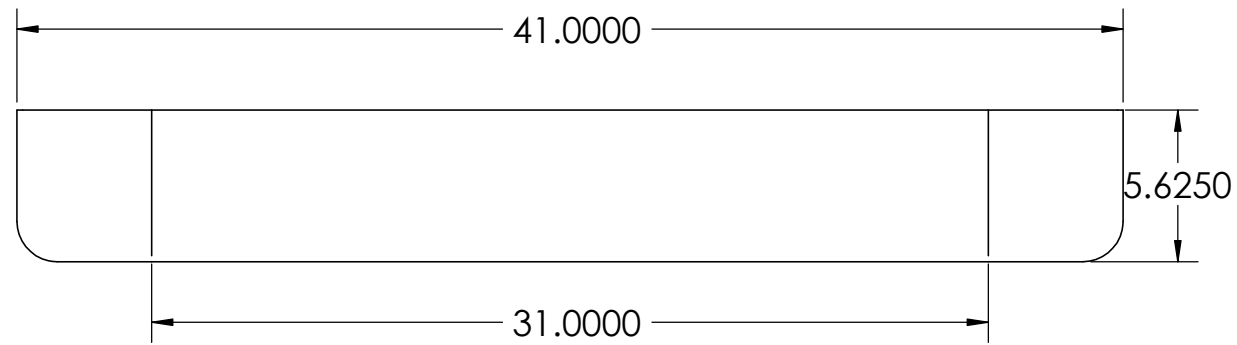

PROPRIETARY:
THE INFORMATION CONTAINED IN THIS DRAWING IS THE SOLE PROPERTY OF **SAFEPATH PRODUCTS**. ANY REPRODUCTION IN PART OR AS A WHOLE WITHOUT THE WRITTEN PERMISSION OF SAFEPATH PRODUCTS IS PROHIBITED.

CONTACTS:
SafePath Products:
1 800 497 2003
Support:
info@safepathproducts.com
Sales:
quote@safepathproducts.com

RAMP MODEL:		MRAEZ 0110
RAMP HEIGHT:		0.875 INCHES
LAST UPDATE:	8/17/20	UNLESS OTHERWISE SPECIFIED: DIMENSIONS ARE IN INCHES