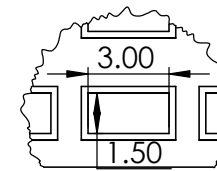

CONTACTS:
SafePath Products:
1 800 497 2003
Support:
info@safepathproducts.com
Sales:
quote@safepathproducts.com

RAMP MODEL:		MRAEZ 2180
RAMP HEIGHT:		6.35 CM
LAST UPDATE:	11/5/20	UNLESS OTHERWISE SPECIFIED: DIMENSIONS ARE IN CENTIMETERS