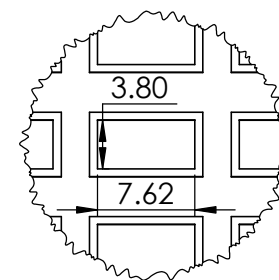

DETAIL B
SCALE 1 : 5