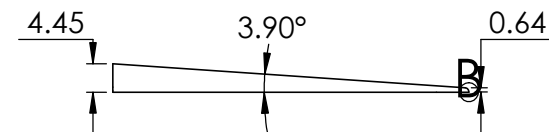

PROPRIETARY:
THE INFORMATION CONTAINED IN THIS DRAWING IS THE SOLE PROPERTY OF SAFEPATH PRODUCTS. ANY REPRODUCTION IN PART OR AS A WHOLE WITHOUT THE WRITTEN PERMISSION OF SAFEPATH PRODUCTS IS PROHIBITED.

CONTACTS:
SafePath Products:
1 800 497 2003
Support:
info@safepathproducts.com
Sales:
quote@safepathproducts.com

RAMP MODEL:		MRAEZ 1540
RAMP HEIGHT:		4.45 CM
LAST UPDATE:	11/5/20	UNLESS OTHERWISE SPECIFIED: DIMENSIONS ARE IN CENTIMETERS