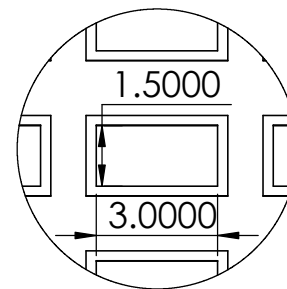

CONTACTS:
SafePath Products:
1 800 497 2003
Support:
info@safepathproducts.com
Sales:
quote@safepathproducts.com

RAMP MODEL:		MRAEZ 1310
RAMP HEIGHT:		3.81 CM
LAST UPDATE:	11/5/20	UNLESS OTHERWISE SPECIFIED: DIMENSIONS ARE IN CENTIMETERS