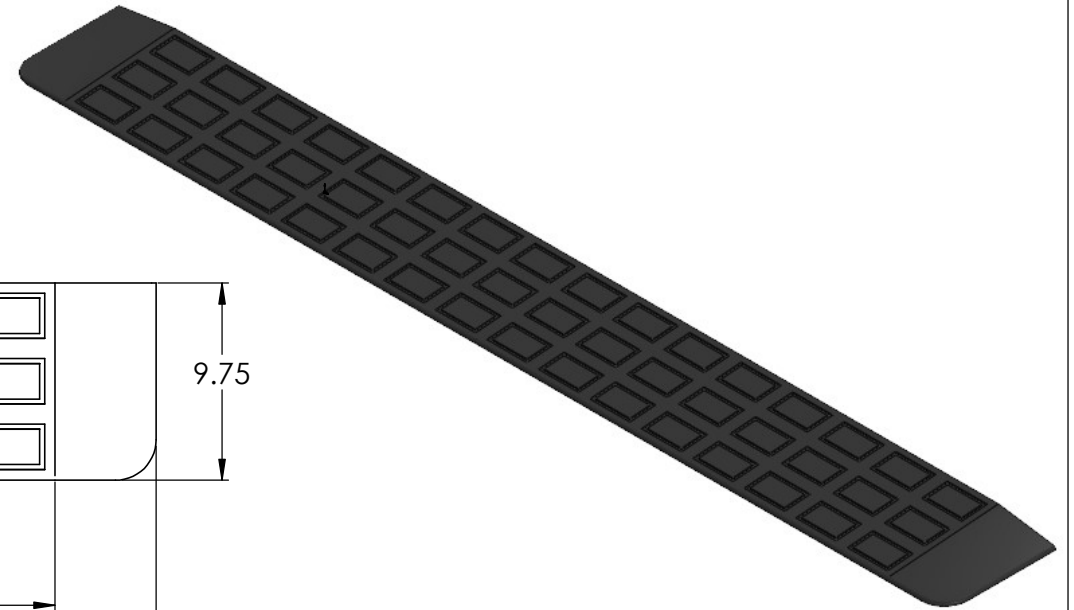

2 PIECES

PROPRIETARY:
THE INFORMATION CONTAINED IN THIS DRAWING IS THE SOLE PROPERTY OF **SAFEPATH PRODUCTS**. ANY REPRODUCTION IN PART OR AS A WHOLE WITHOUT THE WRITTEN PERMISSION OF SAFEPATH PRODUCTS IS PROHIBITED.

CONTACTS:
SafePath Products:
1 800 497 2003
Support:
info@safepathproducts.com
Sales:
quote@safepathproducts.com

RAMP MODEL:	MRAEZ 1180
RAMP HEIGHT:	1 INCH
LAST UPDATE:	8/17/20
UNLESS OTHERWISE SPECIFIED: DIMENSIONS ARE IN INCHES