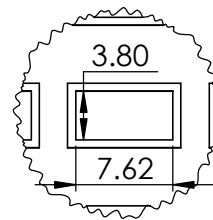

CONTACTS:
SafePath Products:
1 800 497 2003
Support:
info@safepathproducts.com
Sales:
quote@safepathproducts.com

RAMP MODEL:	MRAEZ 2180
RAMP HEIGHT:	2.5 INCH
LAST UPDATE:	11/5/20
UNLESS OTHERWISE SPECIFIED: DIMENSIONS ARE IN INCHES	