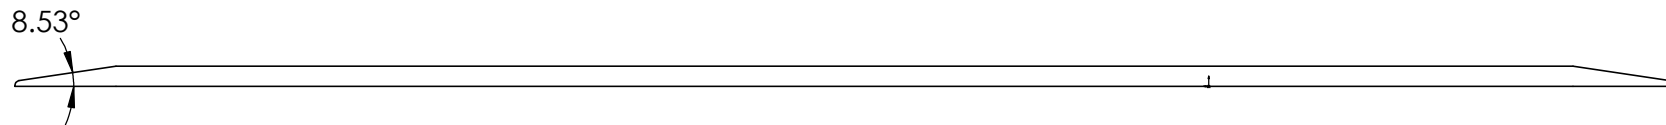

PROPRIETARY:
THE INFORMATION CONTAINED IN THIS DRAWING IS THE SOLE PROPERTY OF **SAFEPATH PRODUCTS**. ANY REPRODUCTION IN PART OR AS A WHOLE WITHOUT THE WRITTEN PERMISSION OF SAFEPATH PRODUCTS IS PROHIBITED.

CONTACTS:
SafePath Products:
1 800 497 2003
Support:
info@safepathproducts.com
Sales:
quote@safepathproducts.com

RAMP MODEL:	MRAEZ 1180
RAMP HEIGHT:	1 INCH
LAST UPDATE:	8/17/20
UNLESS OTHERWISE SPECIFIED: DIMENSIONS ARE IN INCHES