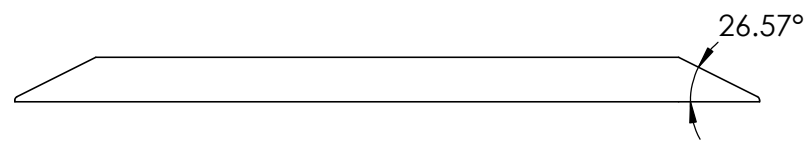

PROPRIETARY:
THE INFORMATION CONTAINED IN THIS DRAWING IS THE SOLE PROPERTY OF **SAFEPATH PRODUCTS**. ANY REPRODUCTION IN PART OR AS A WHOLE WITHOUT THE WRITTEN PERMISSION OF SAFEPATH PRODUCTS IS PROHIBITED.

CONTACTS:
SafePath Products:
1 800 497 2003
Support:
info@safepathproducts.com
Sales:
quote@safepathproducts.com

RAMP MODEL:		MRAEZ 2190
RAMP HEIGHT:		6.99 CM
LAST UPDATE:	11/5/20	UNLESS OTHERWISE SPECIFIED: DIMENSIONS ARE IN CENTIMETERS