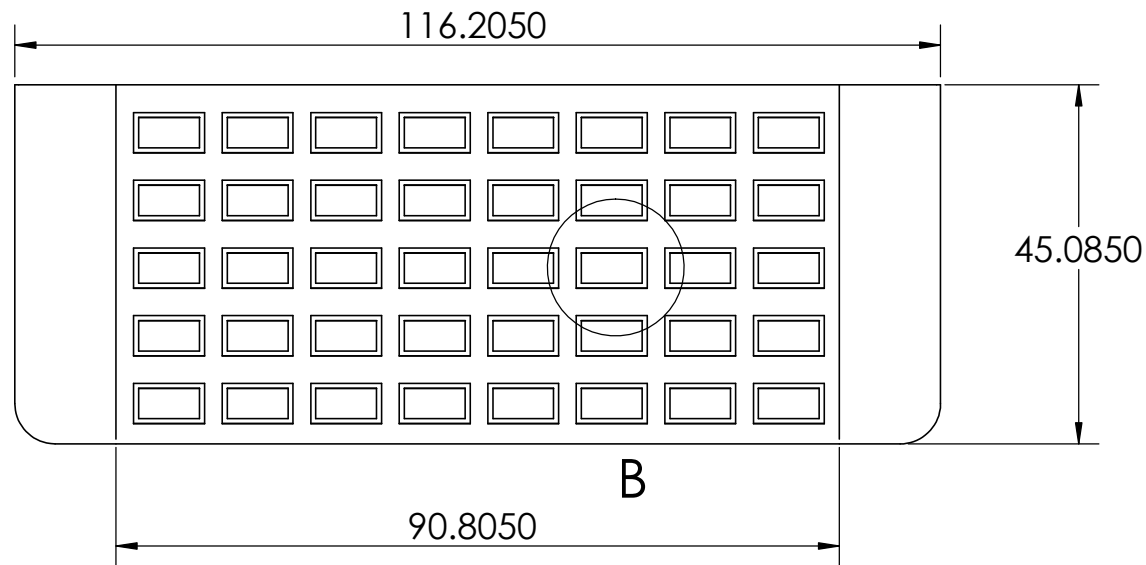

DETAIL A
SCALE 1 : 1

PROPRIETARY:
THE INFORMATION CONTAINED IN THIS DRAWING IS THE SOLE PROPERTY OF **SAFEPATH PRODUCTS**. ANY REPRODUCTION IN PART OR AS A WHOLE WITHOUT THE WRITTEN PERMISSION OF SAFEPATH PRODUCTS IS PROHIBITED.

CONTACTS:
SafePath Products:
1 800 497 2003
Support:
info@safepathproducts.com
Sales:
quote@safepathproducts.com

RAMP MODEL:		MRAEZ 1310
RAMP HEIGHT:		3.81 CM
LAST UPDATE:	11/5/20	UNLESS OTHERWISE SPECIFIED: DIMENSIONS ARE IN CENTIMETERS