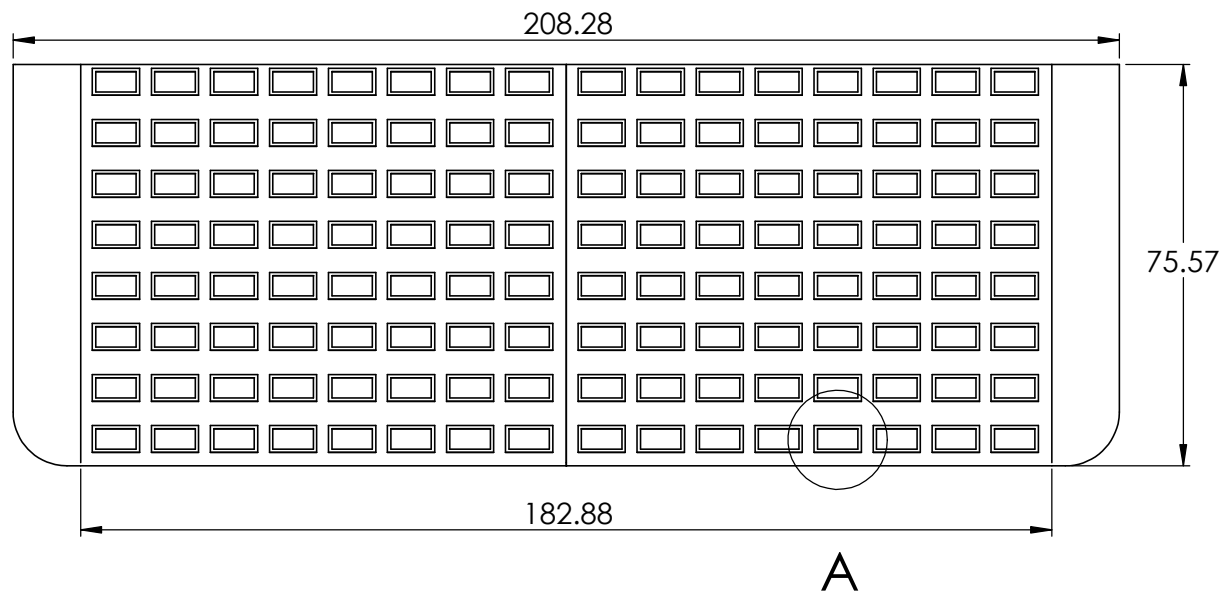

DETAIL A
SCALE 1 : 6