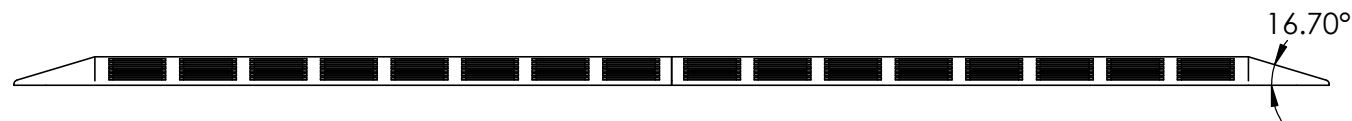

PROPRIETARY:
THE INFORMATION CONTAINED IN THIS DRAWING IS THE SOLE PROPERTY OF SAFEPATH PRODUCTS. ANY REPRODUCTION IN PART OR AS A WHOLE WITHOUT THE WRITTEN PERMISSION OF SAFEPATH PRODUCTS IS PROHIBITED.

CONTACTS:
SafePath Products:
1 800 497 2003
Support:
info@safepathproducts.com
Sales:
quote@safepathproducts.com

RAMP MODEL:		MRAEZ 1540
RAMP HEIGHT:		4.45 CM
LAST UPDATE:	11/5/20	UNLESS OTHERWISE SPECIFIED: DIMENSIONS ARE IN CENTIMETERS