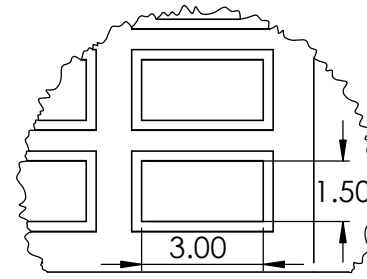

DETAIL A
SCALE 1 : 4