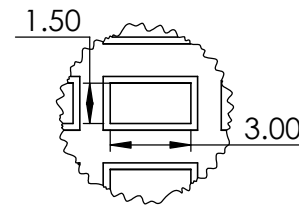

CONTACTS:
SafePath Products:
1 800 497 2003
Support:
info@safepathproducts.com
Sales:
quote@safepathproducts.com

RAMP MODEL:		MRAEZ 2160
RAMP HEIGHT:		5.72 CM
LAST UPDATE:	11/5/20	UNLESS OTHERWISE SPECIFIED: DIMENSIONS ARE IN CENTIMETERS