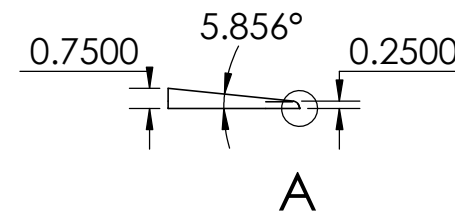

DETAIL A
SCALE 1 : 1