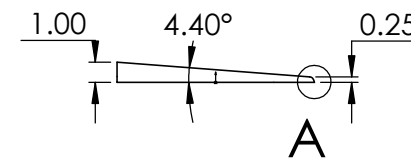

PROPRIETARY:
THE INFORMATION CONTAINED IN THIS DRAWING IS THE SOLE PROPERTY OF **SAFEPATH PRODUCTS**. ANY REPRODUCTION IN PART OR AS A WHOLE WITHOUT THE WRITTEN PERMISSION OF SAFEPATH PRODUCTS IS PROHIBITED.

CONTACTS:
SafePath Products:
1 800 497 2003
Support:
info@safepathproducts.com
Sales:
quote@safepathproducts.com

RAMP MODEL:	MRAEZ 1180
RAMP HEIGHT:	1 INCH
LAST UPDATE:	8/17/20
UNLESS OTHERWISE SPECIFIED: DIMENSIONS ARE IN INCHES