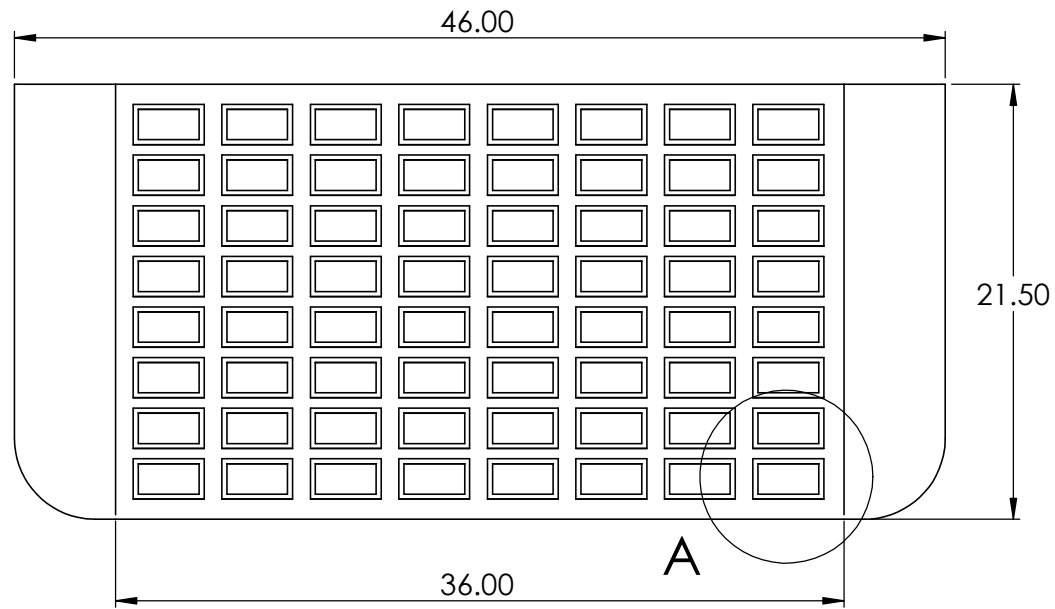

CONTACTS:
SafePath Products:
1 800 497 2003
Support:
info@safepathproducts.com
Sales:
quote@safepathproducts.com

RAMP MODEL:	MRAEZ 2100
RAMP HEIGHT:	5.08 CM
LAST UPDATE:	11/10/20
UNLESS OTHERWISE SPECIFIED: DIMENSIONS ARE IN CENTIMETERS	