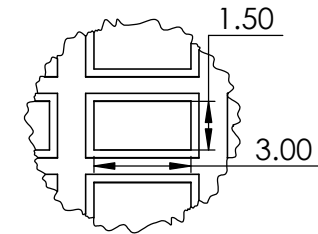

CONTACTS:
SafePath Products:
 1 800 497 2003
Support:
 info@safepathproducts.com
Sales:
 quote@safepathproducts.com

RAMP MODEL:	MRAEZ 2130
RAMP HEIGHT:	5.08 CM
LAST UPDATE:	11/10/20

UNLESS OTHERWISE SPECIFIED:
DIMENSIONS ARE IN **CENTIMETERS**