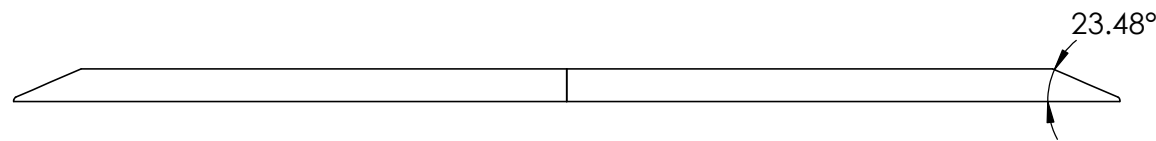

PROPRIETARY:
THE INFORMATION CONTAINED IN THIS DRAWING IS THE SOLE PROPERTY OF **SAFEPATH PRODUCTS**. ANY REPRODUCTION IN PART OR AS A WHOLE WITHOUT THE WRITTEN PERMISSION OF SAFEPATH PRODUCTS IS PROHIBITED.

CONTACTS:
SafePath Products:
1 800 497 2003
Support:
info@safepathproducts.com
Sales:
quote@safepathproducts.com

RAMP MODEL:	MRAEZ 2180
RAMP HEIGHT:	2.5 INCH
LAST UPDATE:	11/5/20
UNLESS OTHERWISE SPECIFIED: DIMENSIONS ARE IN INCHES