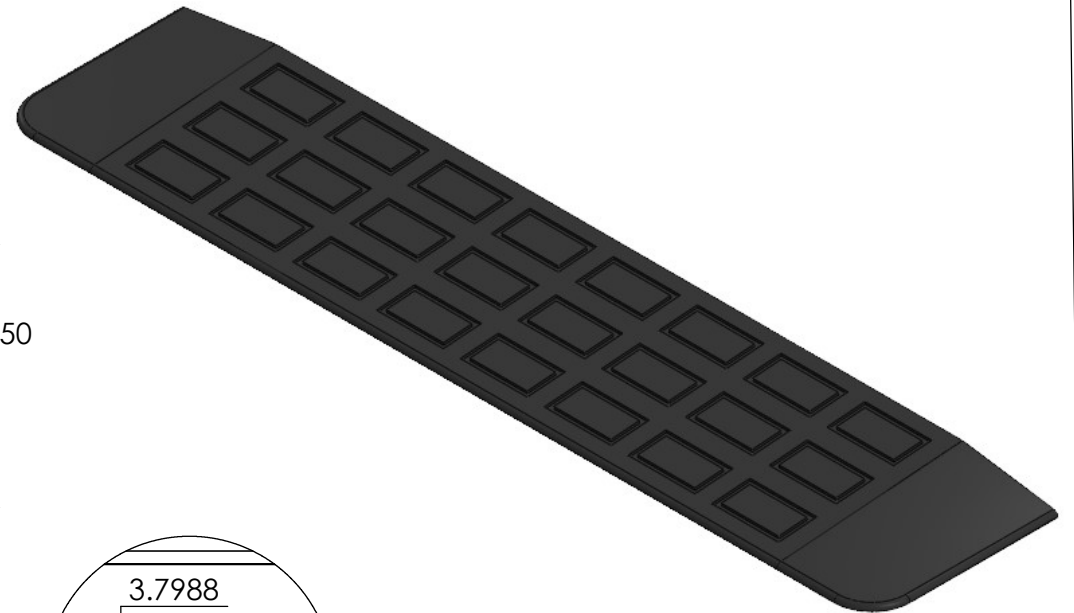

CONTACTS:
SafePath Products:
1 800 497 2003
Support:
info@safepathproducts.com
Sales:
quote@safepathproducts.com

RAMP MODEL:		MRAEZ 1140
RAMP HEIGHT:		3.18 CM
LAST UPDATE:	10/22/20	UNLESS OTHERWISE SPECIFIED: DIMENSIONS ARE IN CENTIMETERS

CONTACTS:
SafePath Products:
1 800 497 2003
Support:
info@safepathproducts.com
Sales:
quote@safepathproducts.com

RAMP MODEL:	MRAEZ 1140
RAMP HEIGHT:	1.25 INCH
LAST UPDATE:	10/22/20

UNLESS OTHERWISE SPECIFIED:
DIMENSIONS ARE IN **INCHES**