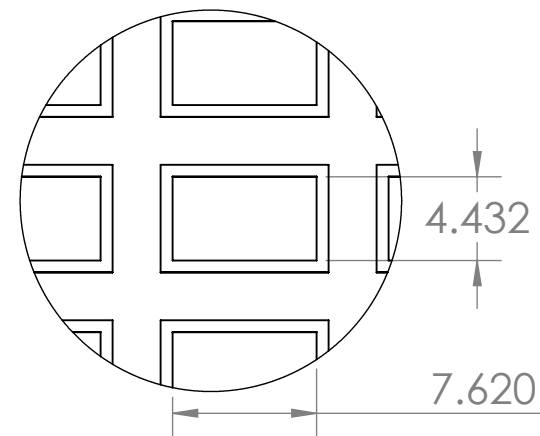

CONTACTS:
SafePath Products:
1 800 497 2003
Support:
info@safepathproducts.com
Sales:
quote@safepathproducts.com

RAMP MODEL:		MRAEZ 0010
RAMP HEIGHT:		1.27 CM
LAST UPDATE:	8/17/20	UNLESS OTHERWISE SPECIFIED: DIMENSIONS ARE IN CENTIMETERS

CONTACTS:
SafePath Products:
1 800 497 2003
Support:
info@safepathproducts.com
Sales:
quote@safepathproducts.com

RAMP MODEL:		MRAEZ 0140
RAMP HEIGHT:		.0875 INCHES
LAST UPDATE:	8/17/20	UNLESS OTHERWISE SPECIFIED: DIMENSIONS ARE IN INCHES

CONTACTS:
SafePath Products:
 1 800 497 2003
Support:
info@safepathproducts.com
Sales:
quote@safepathproducts.com

RAMP MODEL:	MRAEZ 1110
RAMP HEIGHT:	1.25 INCHES
LAST UPDATE:	8/17/20
UNLESS OTHERWISE SPECIFIED: DIMENSIONS ARE IN INCHES	