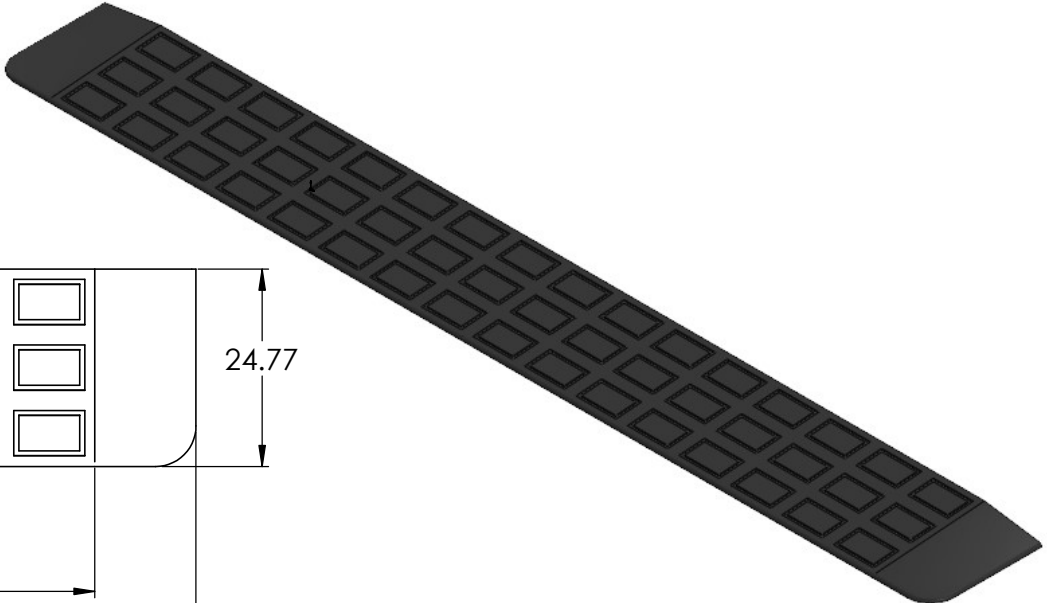

CONTACTS:
SafePath Products:
1 800 497 2003
Support:
info@safepathproducts.com
Sales:
quote@safepathproducts.com

RAMP MODEL:		MRAEZ 1150
RAMP HEIGHT:		1 INCH
LAST UPDATE:	8/17/20	UNLESS OTHERWISE SPECIFIED: DIMENSIONS ARE IN INCHES