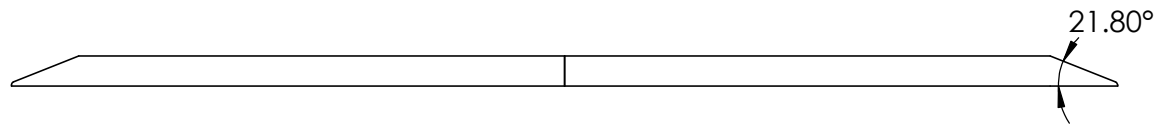

PROPRIETARY:
THE INFORMATION CONTAINED IN THIS DRAWING IS THE SOLE PROPERTY OF **SAFEPATH PRODUCTS**. ANY REPRODUCTION IN PART OR AS A WHOLE WITHOUT THE WRITTEN PERMISSION OF SAFEPATH PRODUCTS IS PROHIBITED.

CONTACTS:
SafePath Products:
1 800 497 2003
Support:
info@safepathproducts.com
Sales:
quote@safepathproducts.com

RAMP MODEL:		MRAEZ 2160
RAMP HEIGHT:		2.25 INCH
LAST UPDATE:	11/5/20	UNLESS OTHERWISE SPECIFIED: DIMENSIONS ARE IN INCHES