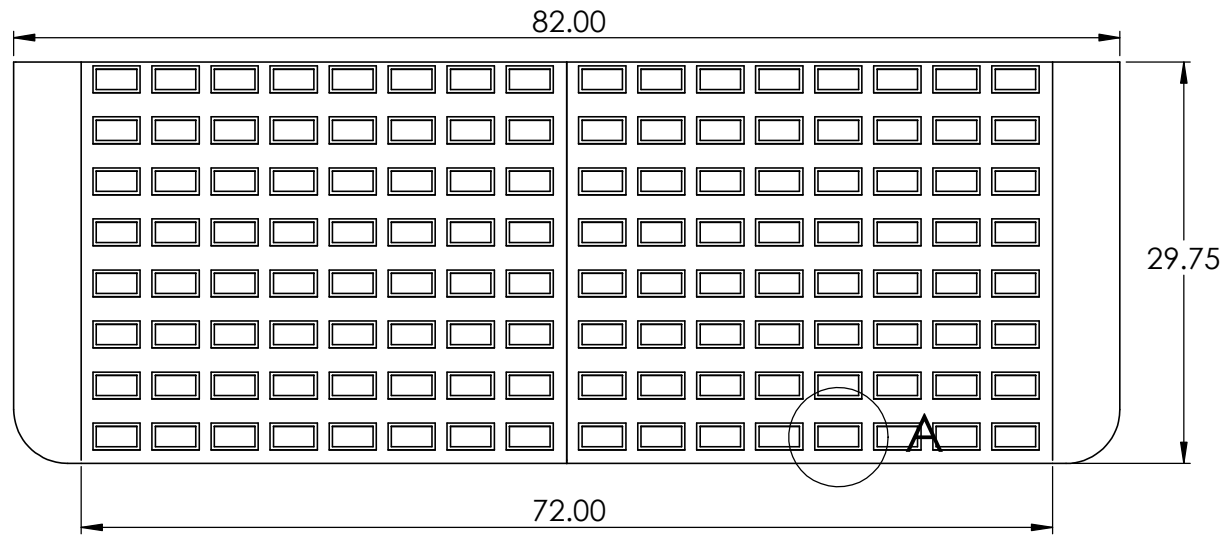

CONTACTS:
SafePath Products:
1 800 497 2003
Support:
info@safepathproducts.com
Sales:
quote@safepathproducts.com

RAMP MODEL:		MRAEZ 2180
RAMP HEIGHT:		6.35 CM
LAST UPDATE:	11/5/20	UNLESS OTHERWISE SPECIFIED: DIMENSIONS ARE IN CENTIMETERS