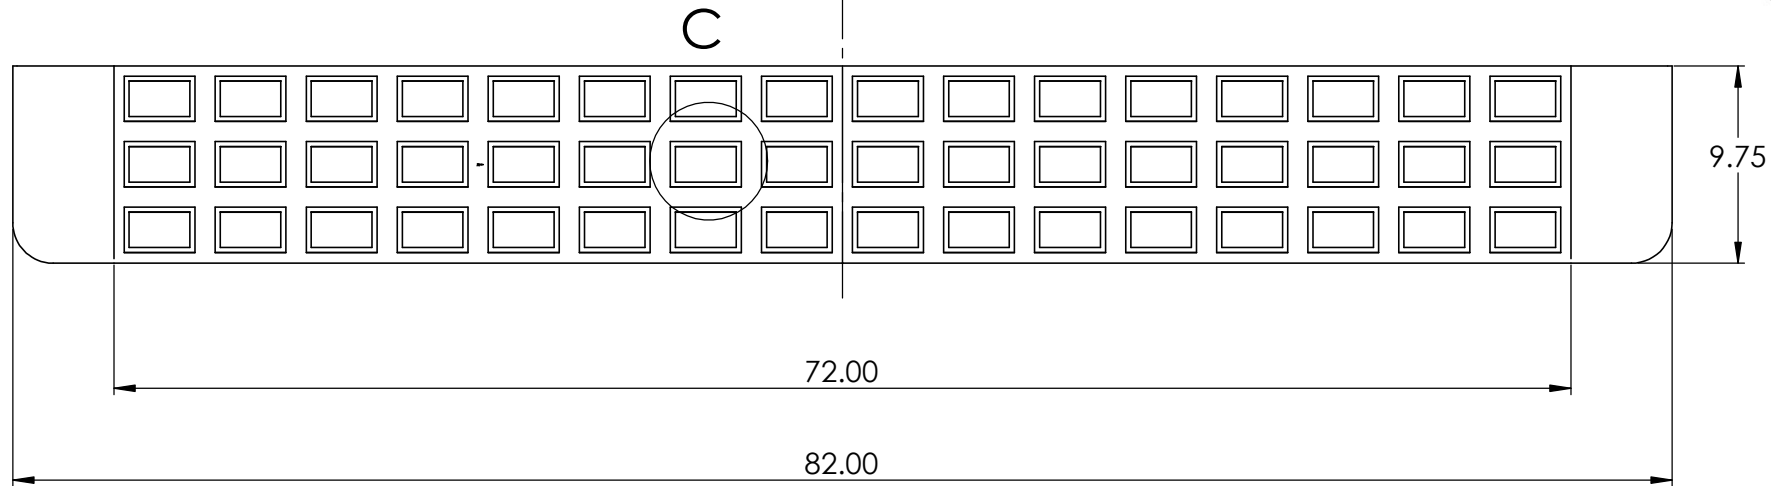

2 PIECES

PROPRIETARY:
THE INFORMATION CONTAINED IN THIS DRAWING IS THE SOLE PROPERTY OF **SAFEPATH PRODUCTS**. ANY REPRODUCTION IN PART OR AS A WHOLE WITHOUT THE WRITTEN PERMISSION OF SAFEPATH PRODUCTS IS PROHIBITED.

CONTACTS:
SafePath Products:
1 800 497 2003
Support:
info@safepathproducts.com
Sales:
quote@safepathproducts.com

RAMP MODEL:	MRAEZ 1180
RAMP HEIGHT:	1 INCH
LAST UPDATE:	8/17/20
UNLESS OTHERWISE SPECIFIED: DIMENSIONS ARE IN INCHES