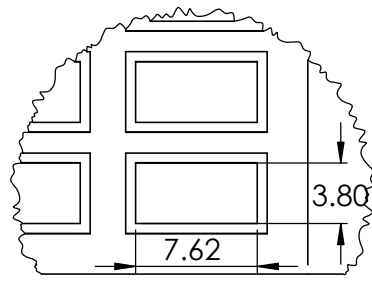

DETAIL A
SCALE 1 : 4