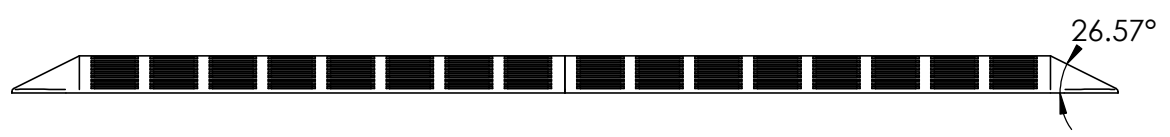

PROPRIETARY:
THE INFORMATION CONTAINED IN THIS DRAWING IS THE SOLE PROPERTY OF **SAFEPATH PRODUCTS**. ANY REPRODUCTION IN PART OR AS A WHOLE WITHOUT THE WRITTEN PERMISSION OF SAFEPATH PRODUCTS IS PROHIBITED.

CONTACTS:
SafePath Products:
1 800 497 2003
Support:
info@safepathproducts.com
Sales:
quote@safepathproducts.com

RAMP MODEL:	MRAEZ 2195
RAMP HEIGHT:	6.99 CM
LAST UPDATE:	11/12/20
UNLESS OTHERWISE SPECIFIED: DIMENSIONS ARE IN CENTIMETERS