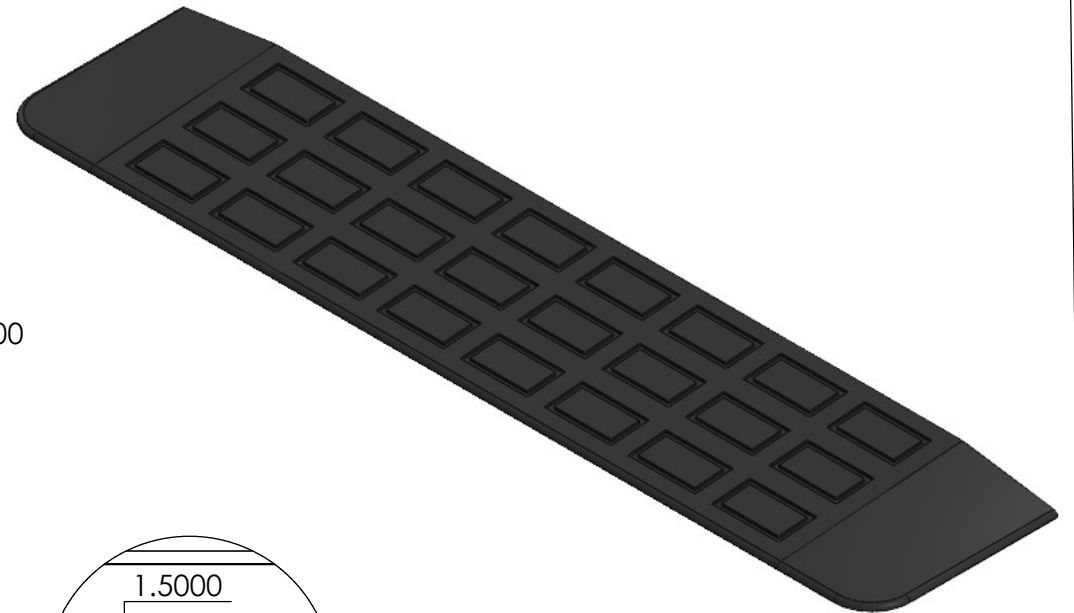

CONTACTS:
SafePath Products:
1 800 497 2003
Support:
info@safepathproducts.com
Sales:
quote@safepathproducts.com

RAMP MODEL:	MRAEZ 1150
RAMP HEIGHT:	2.54 CM
LAST UPDATE:	8/17/20
UNLESS OTHERWISE SPECIFIED: DIMENSIONS ARE IN CENTIMETERS	