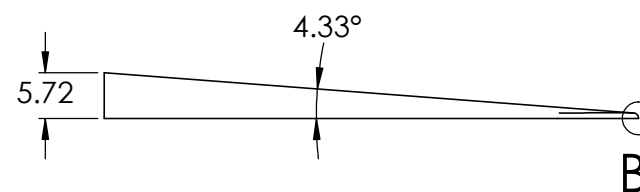

PROPRIETARY:
THE INFORMATION CONTAINED IN THIS DRAWING IS THE SOLE PROPERTY OF **SAFEPATH PRODUCTS**. ANY REPRODUCTION IN PART OR AS A WHOLE WITHOUT THE WRITTEN PERMISSION OF SAFEPATH PRODUCTS IS PROHIBITED.

CONTACTS:
SafePath Products:
1 800 497 2003
Support:
info@safepathproducts.com
Sales:
quote@safepathproducts.com

RAMP MODEL:	MRAEZ 2150
RAMP HEIGHT:	5.72 CM
LAST UPDATE:	11/5/20
UNLESS OTHERWISE SPECIFIED: DIMENSIONS ARE IN CENTIMETERS