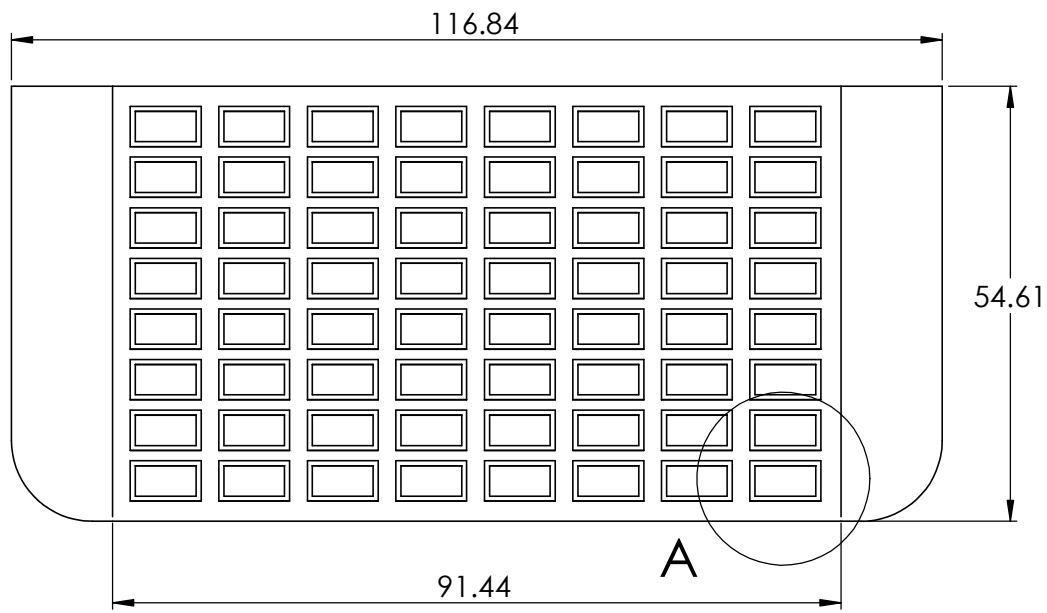

CONTACTS:
SafePath Products:
1 800 497 2003
Support:
info@safepathproducts.com
Sales:
quote@safepathproducts.com

RAMP MODEL:	MRAEZ 1540
RAMP HEIGHT:	1.75 INCH
LAST UPDATE:	11/5/20

UNLESS OTHERWISE SPECIFIED:
DIMENSIONS ARE IN **INCHES**