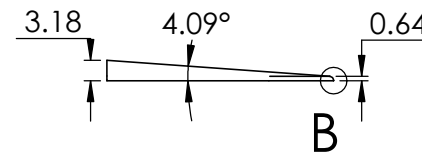

DETAIL B
SCALE 1 : 1