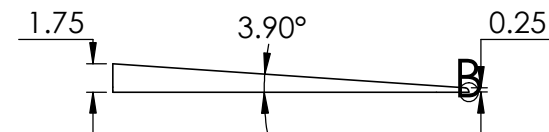

PROPRIETARY:
THE INFORMATION CONTAINED IN THIS DRAWING IS THE SOLE PROPERTY OF **SAFEPATH PRODUCTS**. ANY REPRODUCTION IN PART OR AS A WHOLE WITHOUT THE WRITTEN PERMISSION OF SAFEPATH PRODUCTS IS PROHIBITED.

CONTACTS:
SafePath Products:
1 800 497 2003
Support:
info@safepathproducts.com
Sales:
quote@safepathproducts.com

RAMP MODEL:	MRAEZ 1540
RAMP HEIGHT:	1.75 INCH
LAST UPDATE:	11/5/20

UNLESS OTHERWISE SPECIFIED:
DIMENSIONS ARE IN **INCHES**