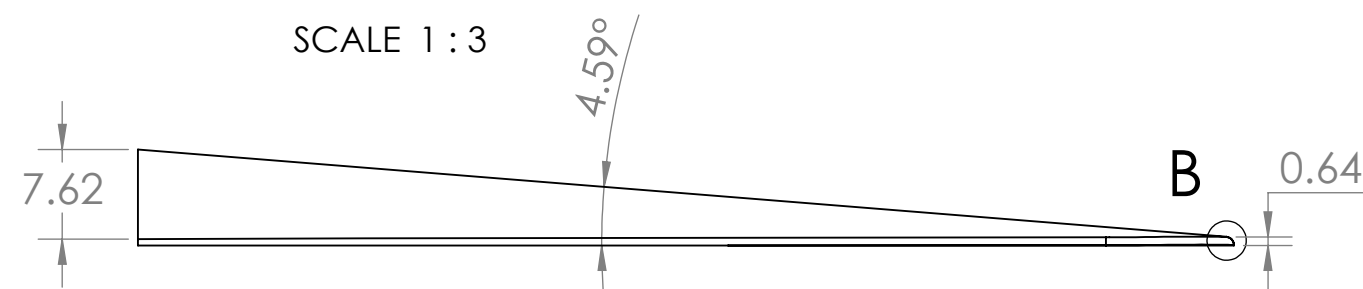

DETAIL A
SCALE 1 : 3

DETAIL B
SCALE 1 : 1

PROPRIETARY:
THE INFORMATION CONTAINED IN THIS DRAWING IS THE SOLE PROPERTY OF **SAFEPATH PRODUCTS**. ANY REPRODUCTION IN PART OR AS A WHOLE WITHOUT THE WRITTEN PERMISSION OF SAFEPATH PRODUCTS IS PROHIBITED.

CONTACTS:
SafePath Products:
1 800 497 2003
Support:
info@safepathproducts.com
Sales:
quote@safepathproducts.com

RAMP MODEL:	MRAEZ 2390
RAMP HEIGHT:	7.62 CM
LAST UPDATE:	11/12/20
UNLESS OTHERWISE SPECIFIED: DIMENSIONS ARE IN CENTIMETERS