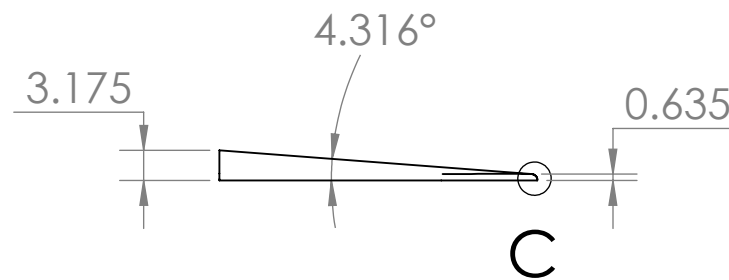

DETAIL A
SCALE 1 : 4