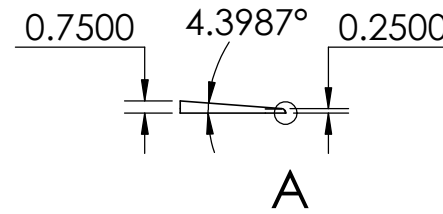

DETAIL A
SCALE 1 : 1