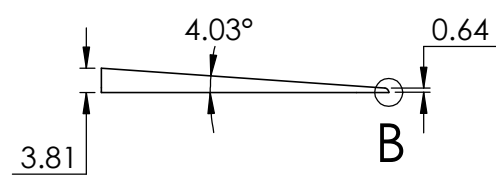

PROPRIETARY:
THE INFORMATION CONTAINED IN THIS DRAWING IS THE SOLE PROPERTY OF **SAFEPATH PRODUCTS**. ANY REPRODUCTION IN PART OR AS A WHOLE WITHOUT THE WRITTEN PERMISSION OF SAFEPATH PRODUCTS IS PROHIBITED.

CONTACTS:
SafePath Products:
1 800 497 2003
Support:
info@safepathproducts.com
Sales:
quote@safepathproducts.com

RAMP MODEL:	MRAEZ 1340
RAMP HEIGHT:	3.81 CM
LAST UPDATE:	11/5/20
UNLESS OTHERWISE SPECIFIED: DIMENSIONS ARE IN CENTIMETERS