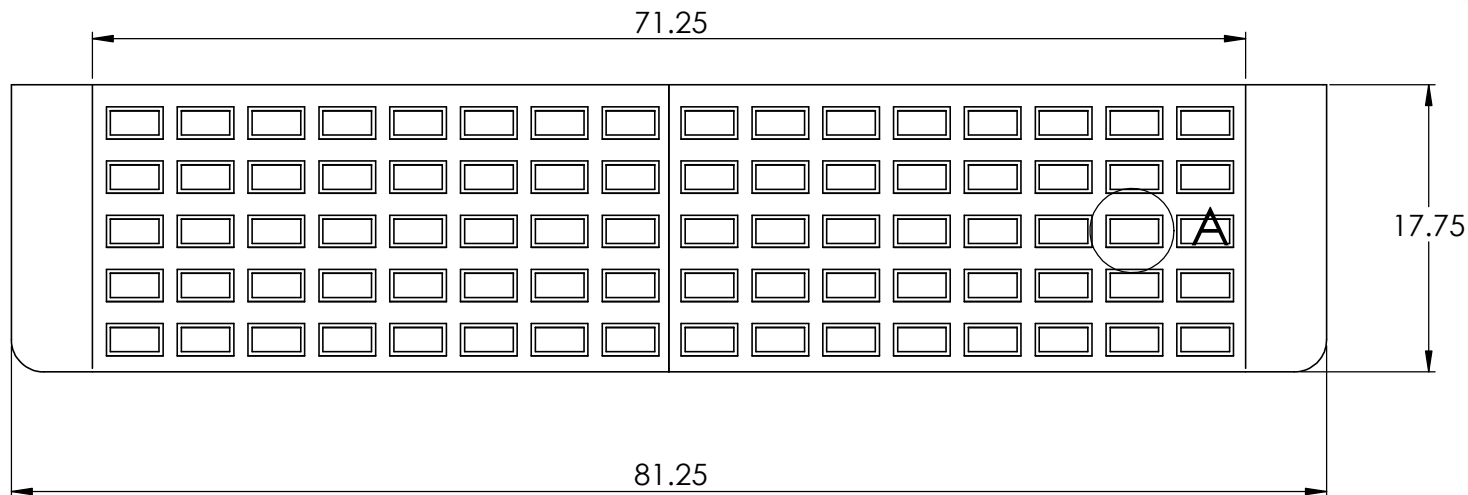

CONTACTS:
SafePath Products:
1 800 497 2003
Support:
info@safepathproducts.com
Sales:
quote@safepathproducts.com

RAMP MODEL:	MRAEZ 1340
RAMP HEIGHT:	3.81 CM
LAST UPDATE:	11/5/20
UNLESS OTHERWISE SPECIFIED: DIMENSIONS ARE IN CENTIMETERS	