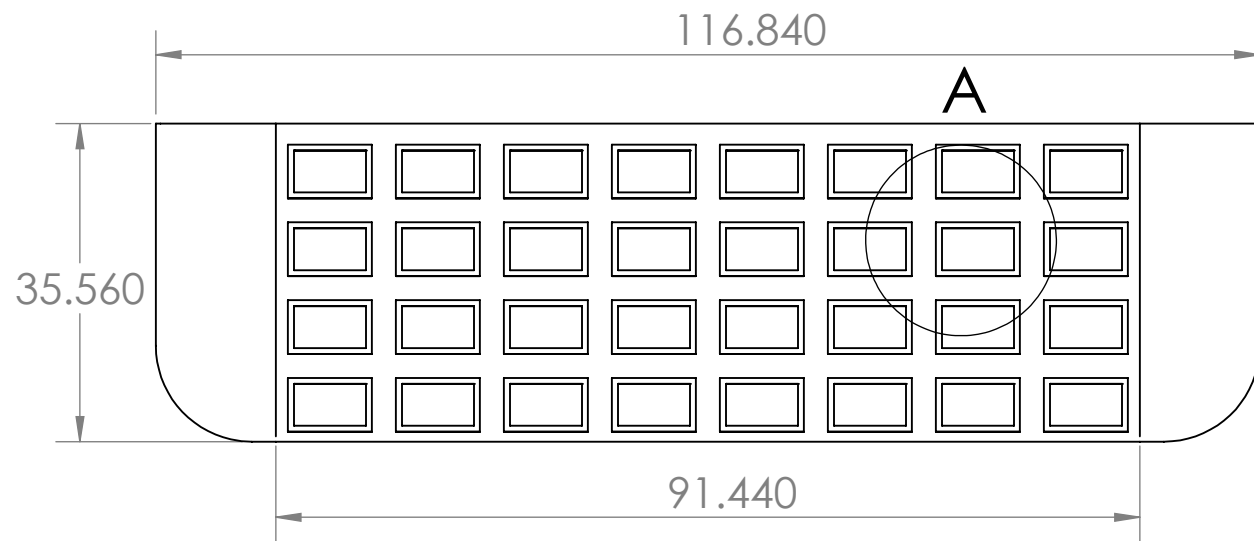

DETAIL A

SCALE 1 : 4

C

DETAIL C

SCALE 1 : 1

PROPRIETARY:
 THE INFORMATION CONTAINED IN THIS DRAWING IS THE SOLE PROPERTY OF SAFEPATH PRODUCTS. ANY REPRODUCTION IN PART OR AS A WHOLE WITHOUT THE WRITTEN PERMISSION OF SAFEPATH PRODUCTS IS PROHIBITED.

CONTACTS:
SafePath Products:
 1 800 497 2003
Support:
info@safepathproducts.com
Sales:
quote@safepathproducts.com

RAMP MODEL:	MRAEZ 1110
RAMP HEIGHT:	1.25 INCHES
LAST UPDATE:	8/17/20
UNLESS OTHERWISE SPECIFIED: DIMENSIONS ARE IN INCHES	