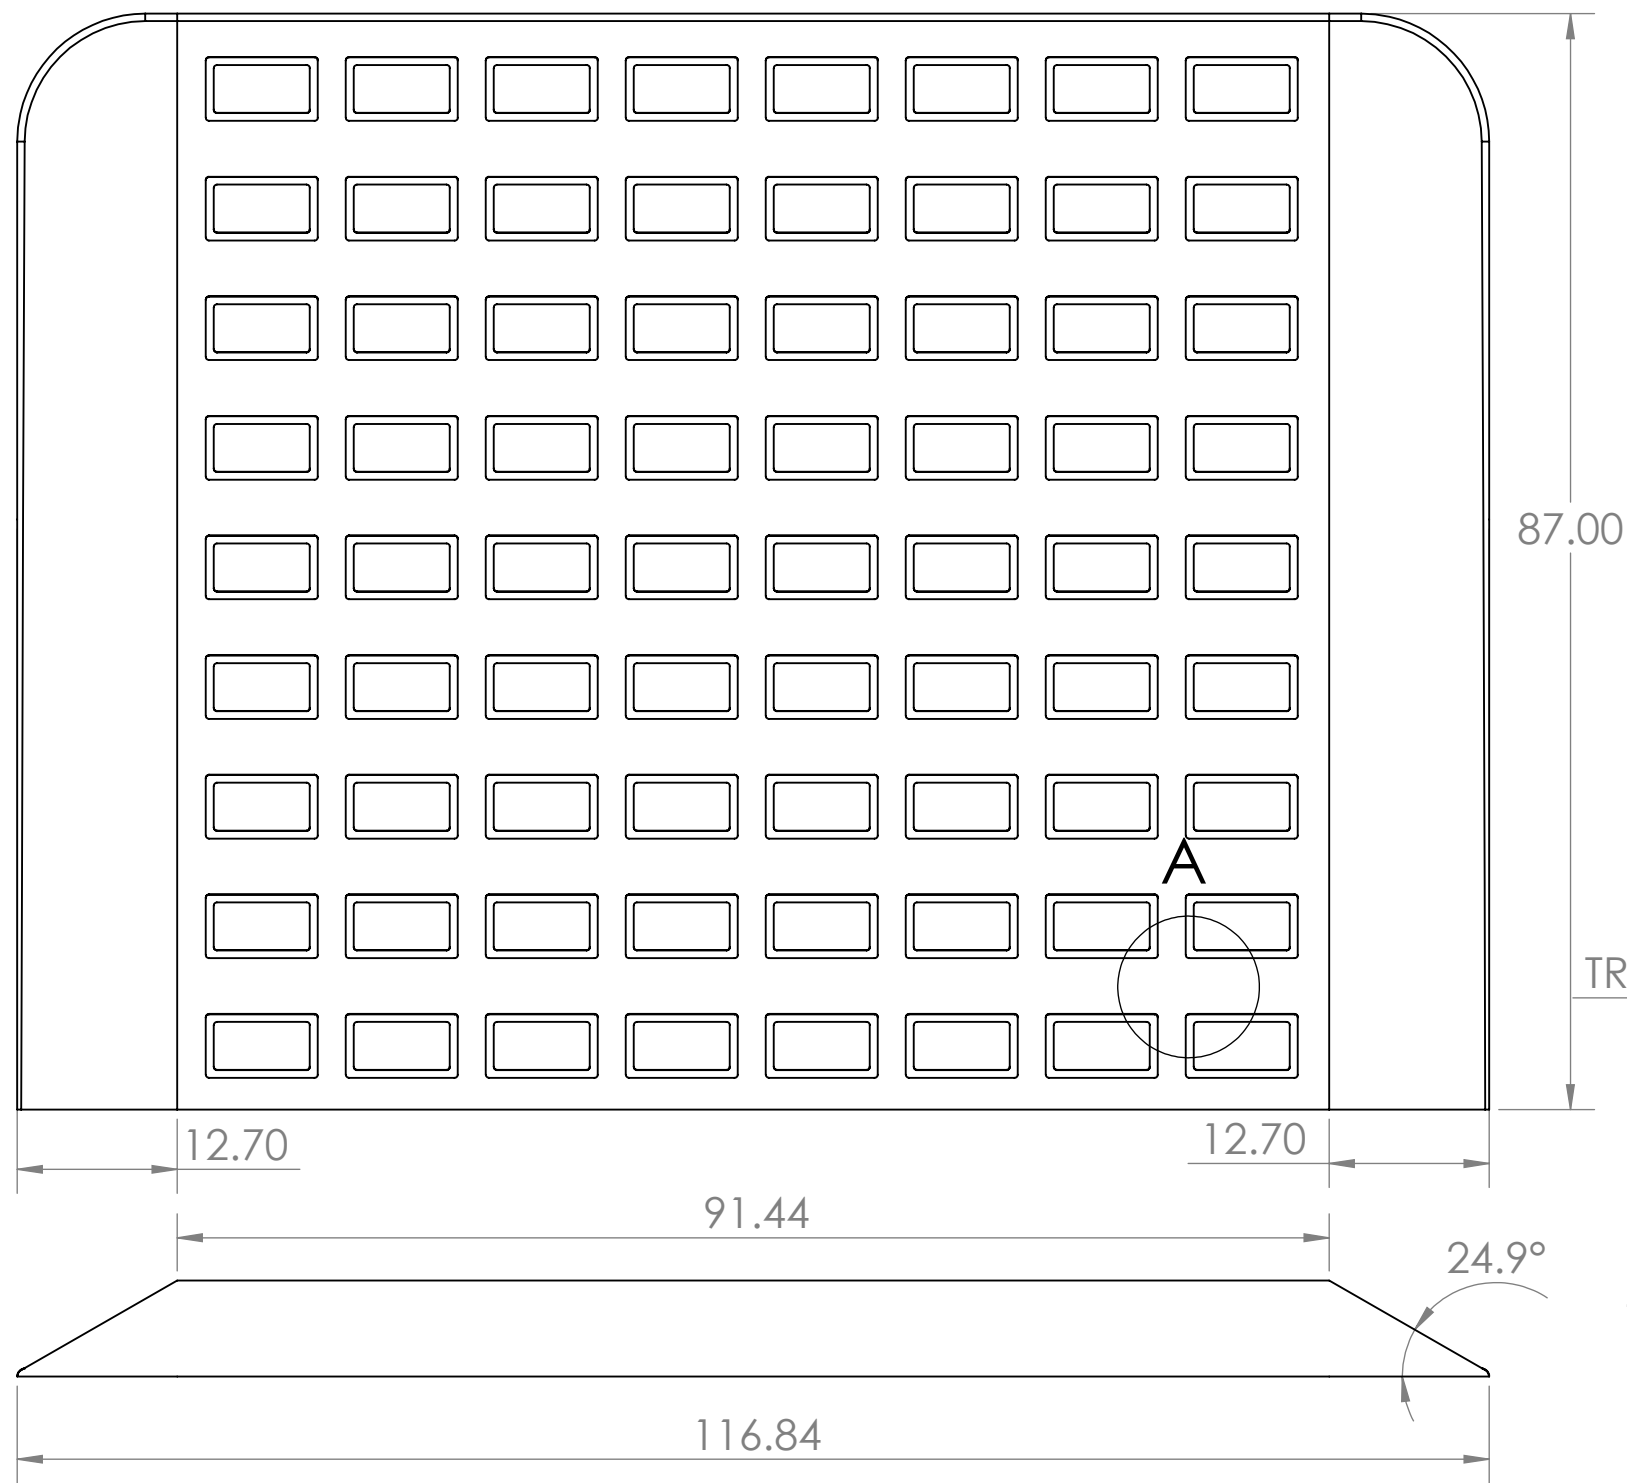

PROPRIETARY:
THE INFORMATION CONTAINED IN THIS DRAWING IS THE SOLE PROPERTY OF **SAFEPATH PRODUCTS**. ANY REPRODUCTION IN PART OR AS A WHOLE WITHOUT THE WRITTEN PERMISSION OF SAFEPATH PRODUCTS IS PROHIBITED.

CONTACTS:
SafePath Products:
1 800 497 2003
Support:
info@safepathproducts.com
Sales:
quote@safepathproducts.com

RAMP MODEL:	MRAEZ 2390
RAMP HEIGHT:	7.62 CM
LAST UPDATE:	11/12/20
UNLESS OTHERWISE SPECIFIED: DIMENSIONS ARE IN CENTIMETERS