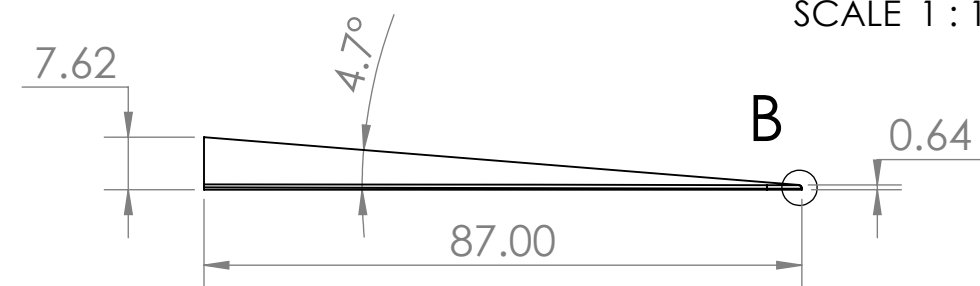

DETAIL A
SCALE 1 : 4

DETAIL B
SCALE 1 : 1

PROPRIETARY:
THE INFORMATION CONTAINED IN THIS DRAWING IS THE SOLE PROPERTY OF **SAFEPATH PRODUCTS**. ANY REPRODUCTION IN PART OR AS A WHOLE WITHOUT THE WRITTEN PERMISSION OF SAFEPATH PRODUCTS IS PROHIBITED.

CONTACTS:
SafePath Products:
1 800 497 2003
Support:
info@safepathproducts.com
Sales:
quote@safepathproducts.com

RAMP MODEL:	MRAEZ 2395
RAMP HEIGHT:	7.62 CM
LAST UPDATE:	11/12/20
UNLESS OTHERWISE SPECIFIED: DIMENSIONS ARE IN CENTIMETERS