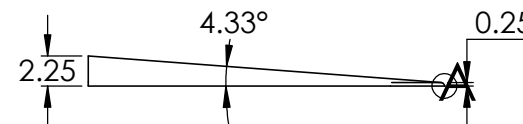

PROPRIETARY:
THE INFORMATION CONTAINED IN THIS DRAWING IS THE SOLE PROPERTY OF **SAFEPATH PRODUCTS**. ANY REPRODUCTION IN PART OR AS A WHOLE WITHOUT THE WRITTEN PERMISSION OF SAFEPATH PRODUCTS IS PROHIBITED.

CONTACTS:
SafePath Products:
1 800 497 2003
Support:
info@safepathproducts.com
Sales:
quote@safepathproducts.com

RAMP MODEL:		MRAEZ 2160
RAMP HEIGHT:		2.25 INCH
LAST UPDATE:	11/5/20	UNLESS OTHERWISE SPECIFIED: DIMENSIONS ARE IN INCHES