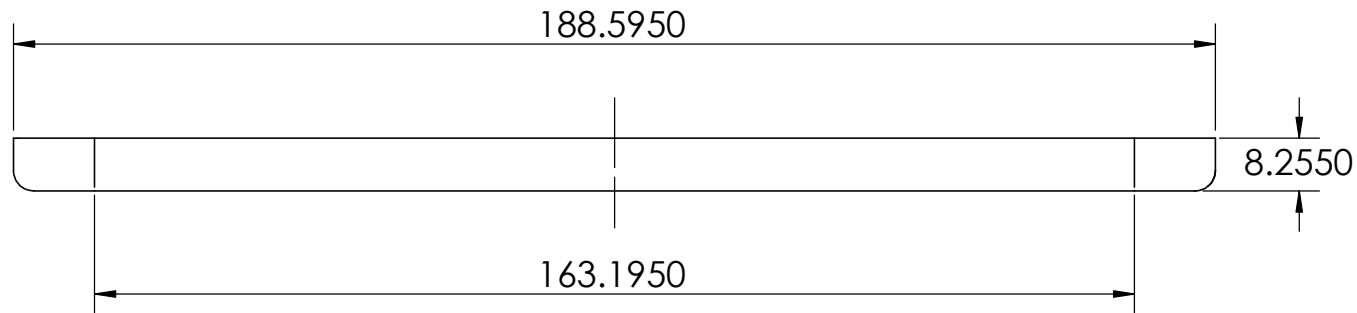

TWO PIECE

DETAIL A
SCALE 1:1