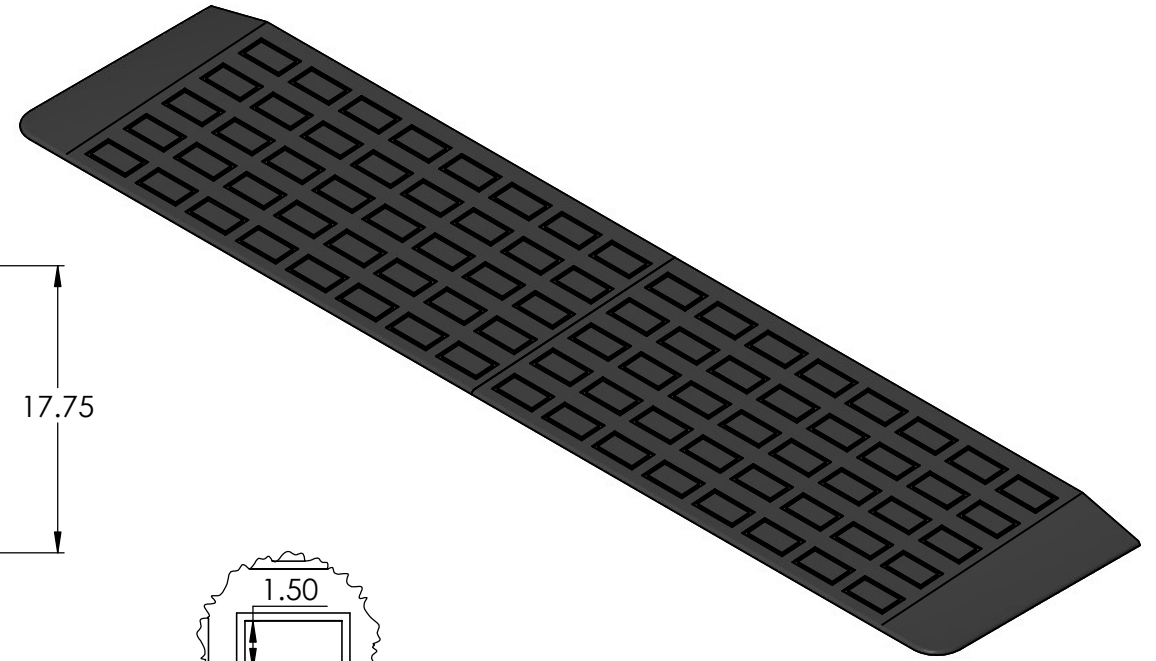

CONTACTS:
SafePath Products:
1 800 497 2003
Support:
info@safepathproducts.com
Sales:
quote@safepathproducts.com

RAMP MODEL:	MRAEZ 1340
RAMP HEIGHT:	3.81 CM
LAST UPDATE:	11/5/20
UNLESS OTHERWISE SPECIFIED: DIMENSIONS ARE IN CENTIMETERS	