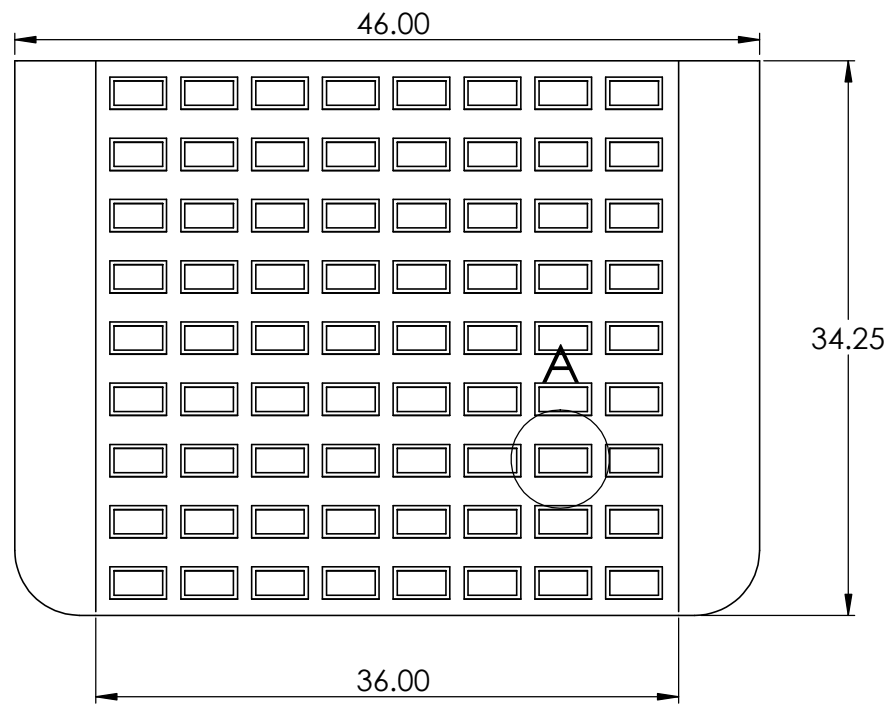

PROPRIETARY:
THE INFORMATION CONTAINED IN THIS DRAWING IS THE SOLE PROPERTY OF **SAFEPATH PRODUCTS**. ANY REPRODUCTION IN PART OR AS A WHOLE WITHOUT THE WRITTEN PERMISSION OF SAFEPATH PRODUCTS IS PROHIBITED.

CONTACTS:
SafePath Products:
1 800 497 2003
Support:
info@safepathproducts.com
Sales:
quote@safepathproducts.com

RAMP MODEL:		MRAEZ 2190
RAMP HEIGHT:		2.75 INCH
LAST UPDATE:	11/5/20	UNLESS OTHERWISE SPECIFIED: DIMENSIONS ARE IN INCHES