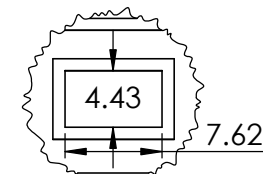

CONTACTS:
SafePath Products:
1 800 497 2003
Support:
info@safepathproducts.com
Sales:
quote@safepathproducts.com

RAMP MODEL:	MRAEZ 1110
RAMP HEIGHT:	3.175 CM
LAST UPDATE:	8/17/20
UNLESS OTHERWISE SPECIFIED: DIMENSIONS ARE IN CENTIMETERS	