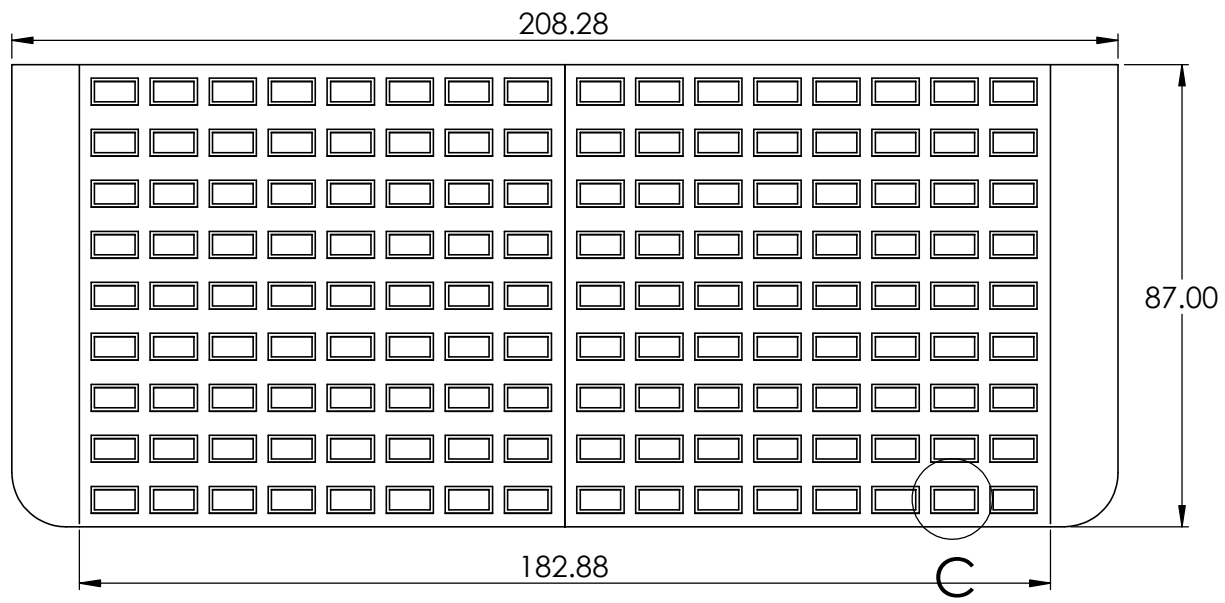

DETAIL C
SCALE 1 : 6