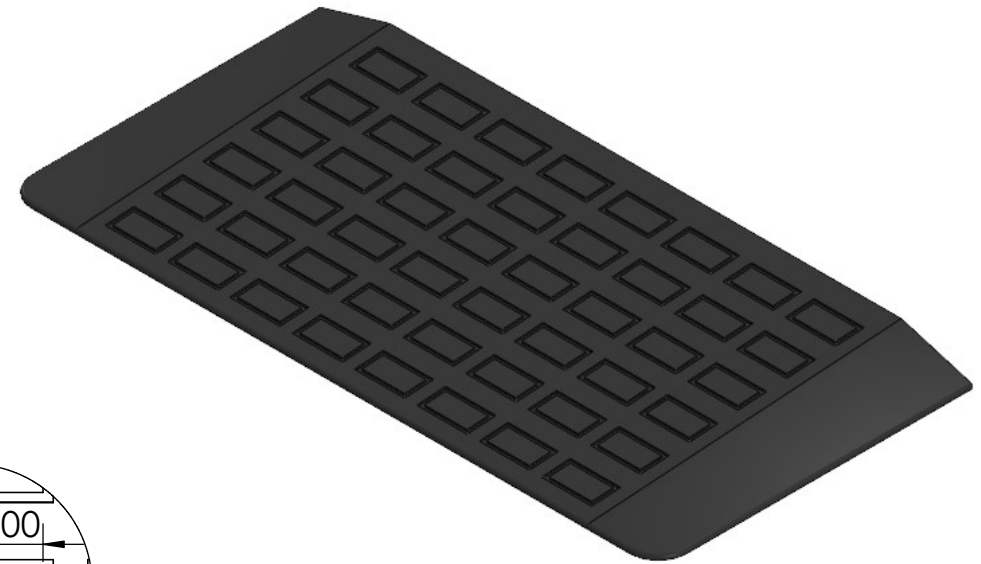

CONTACTS:
SafePath Products:
1 800 497 2003
Support:
info@safepathproducts.com
Sales:
quote@safepathproducts.com

RAMP MODEL:		MRAEZ 1510
RAMP HEIGHT:		4.44 CM
LAST UPDATE:	8/17/20	UNLESS OTHERWISE SPECIFIED: DIMENSIONS ARE IN CENTIMETERS