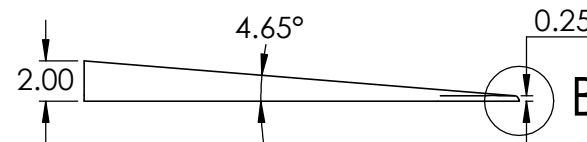

DETAIL B
SCALE 1 : 1