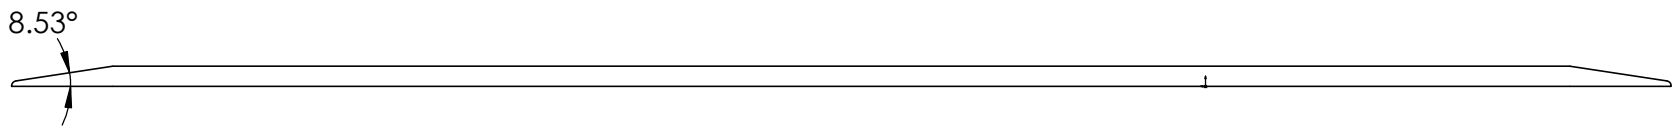

DETAIL A
SCALE 1 : 1