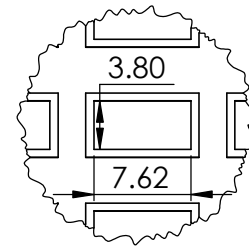

DETAIL A
SCALE 1 : 5