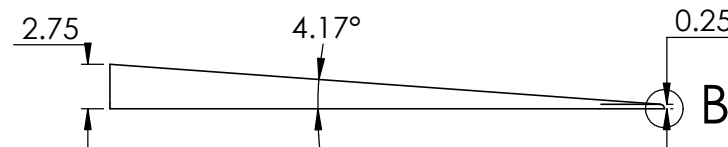

PROPRIETARY:
THE INFORMATION CONTAINED IN THIS DRAWING IS THE SOLE PROPERTY OF **SAFEPATH PRODUCTS**. ANY REPRODUCTION IN PART OR AS A WHOLE WITHOUT THE WRITTEN PERMISSION OF SAFEPATH PRODUCTS IS PROHIBITED.

CONTACTS:
SafePath Products:
1 800 497 2003
Support:
info@safepathproducts.com
Sales:
quote@safepathproducts.com

RAMP MODEL:		MRAEZ 2190
RAMP HEIGHT:		2.75 INCH
LAST UPDATE:	11/5/20	UNLESS OTHERWISE SPECIFIED: DIMENSIONS ARE IN INCHES