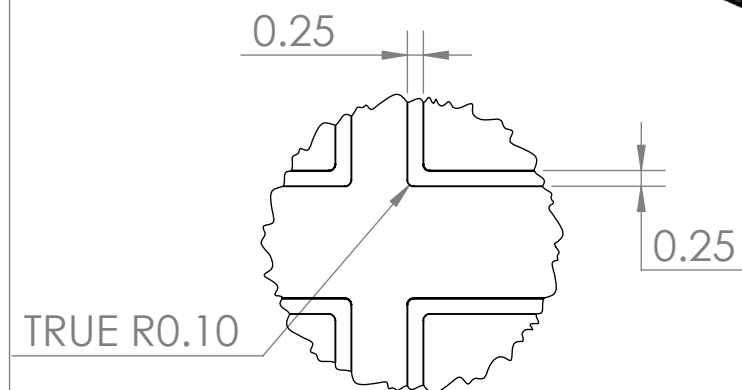

CONTACTS:
SafePath Products:
1 800 497 2003
Support:
info@safepathproducts.com
Sales:
quote@safepathproducts.com

RAMP MODEL:		MRAEZ 2195
RAMP HEIGHT:		2.75 INCH
LAST UPDATE:	11/5/20	UNLESS OTHERWISE SPECIFIED: DIMENSIONS ARE IN INCHES