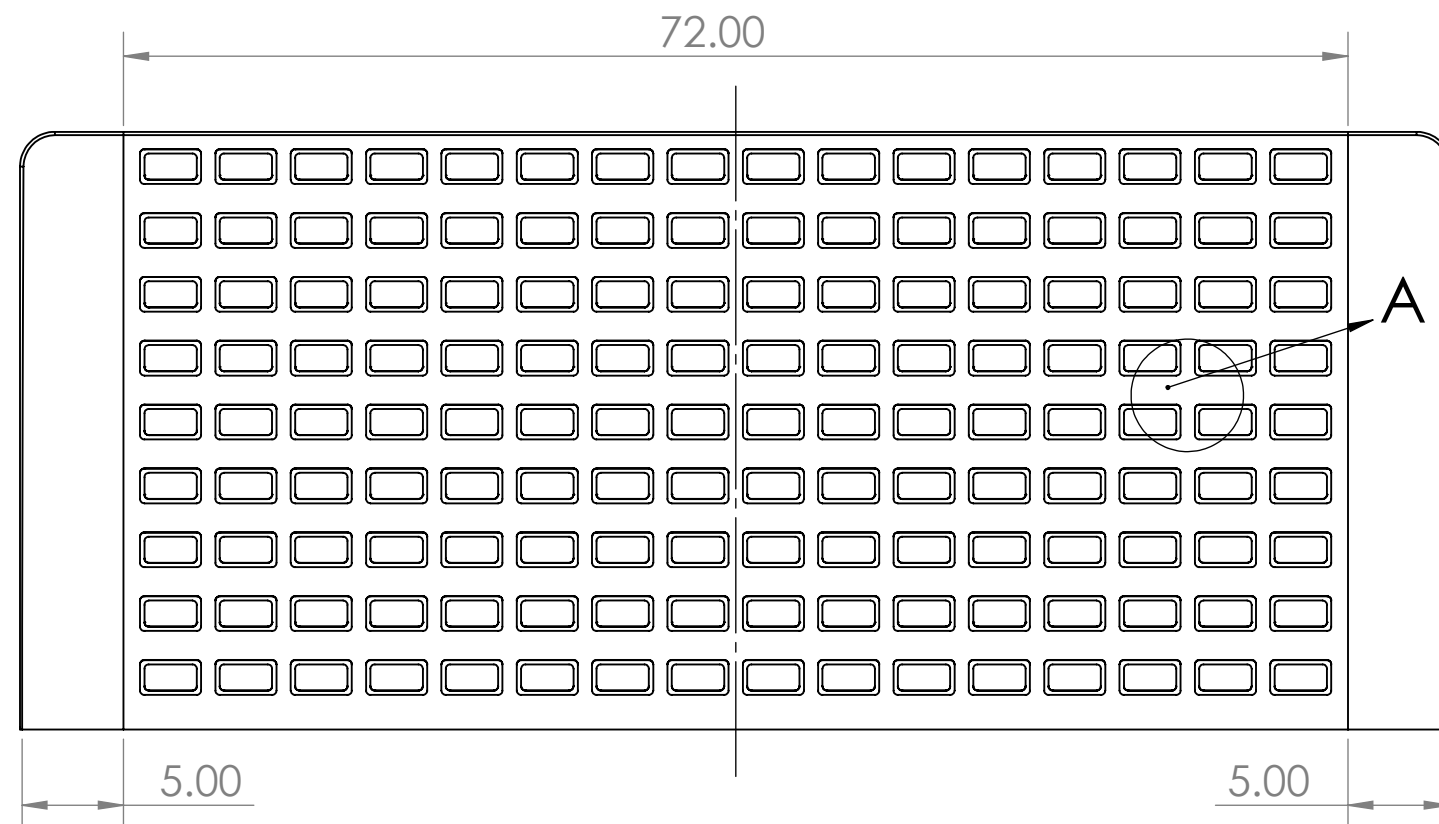

CONTACTS:
SafePath Products:
1 800 497 2003
Support:
info@safepathproducts.com
Sales:
quote@safepathproducts.com

RAMP MODEL:	MRAEZ 2390
RAMP HEIGHT:	7.62 CM
LAST UPDATE:	11/12/20
UNLESS OTHERWISE SPECIFIED: DIMENSIONS ARE IN CENTIMETERS	