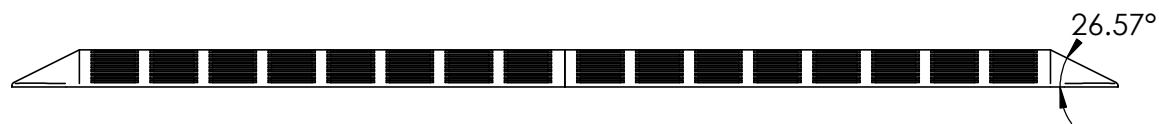

PROPRIETARY:
THE INFORMATION CONTAINED IN THIS DRAWING IS THE SOLE PROPERTY OF **SAFEPATH PRODUCTS**. ANY REPRODUCTION IN PART OR AS A WHOLE WITHOUT THE WRITTEN PERMISSION OF SAFEPATH PRODUCTS IS PROHIBITED.

CONTACTS:
SafePath Products:
1 800 497 2003
Support:
info@safepathproducts.com
Sales:
quote@safepathproducts.com

RAMP MODEL:		MRAEZ 2195
RAMP HEIGHT:		2.75 INCH
LAST UPDATE:	11/5/20	UNLESS OTHERWISE SPECIFIED: DIMENSIONS ARE IN INCHES