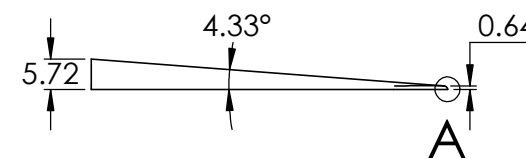

PROPRIETARY:
THE INFORMATION CONTAINED IN THIS DRAWING IS THE SOLE PROPERTY OF **SAFEPATH PRODUCTS**. ANY REPRODUCTION IN PART OR AS A WHOLE WITHOUT THE WRITTEN PERMISSION OF SAFEPATH PRODUCTS IS PROHIBITED.

CONTACTS:
SafePath Products:
1 800 497 2003
Support:
info@safepathproducts.com
Sales:
quote@safepathproducts.com

RAMP MODEL:		MRAEZ 2160
RAMP HEIGHT:		5.72 CM
LAST UPDATE:	11/5/20	UNLESS OTHERWISE SPECIFIED: DIMENSIONS ARE IN CENTIMETERS