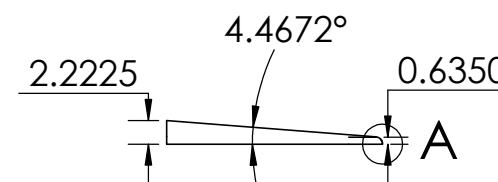

DETAIL A
SCALE 1 : 1