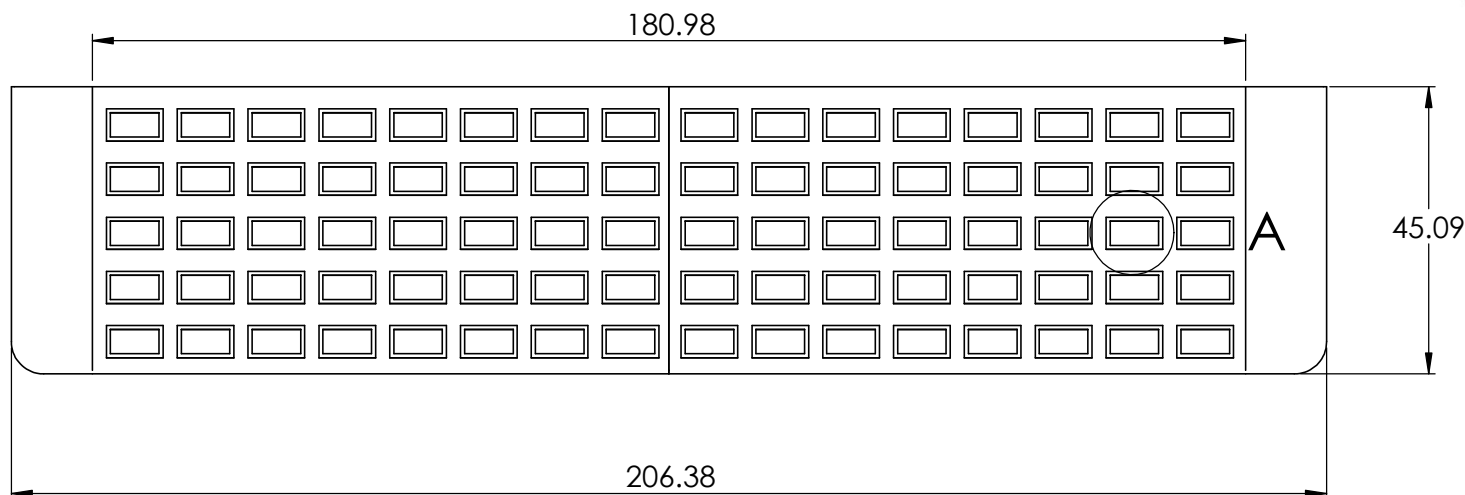

PROPRIETARY:
THE INFORMATION CONTAINED IN THIS DRAWING IS THE SOLE PROPERTY OF **SAFEPATH PRODUCTS**. ANY REPRODUCTION IN PART OR AS A WHOLE WITHOUT THE WRITTEN PERMISSION OF SAFEPATH PRODUCTS IS PROHIBITED.

CONTACTS:
SafePath Products:
1 800 497 2003
Support:
info@safepathproducts.com
Sales:
quote@safepathproducts.com

RAMP MODEL:	MRAEZ 1340
RAMP HEIGHT:	3.81 CM
LAST UPDATE:	11/5/20
UNLESS OTHERWISE SPECIFIED: DIMENSIONS ARE IN CENTIMETERS