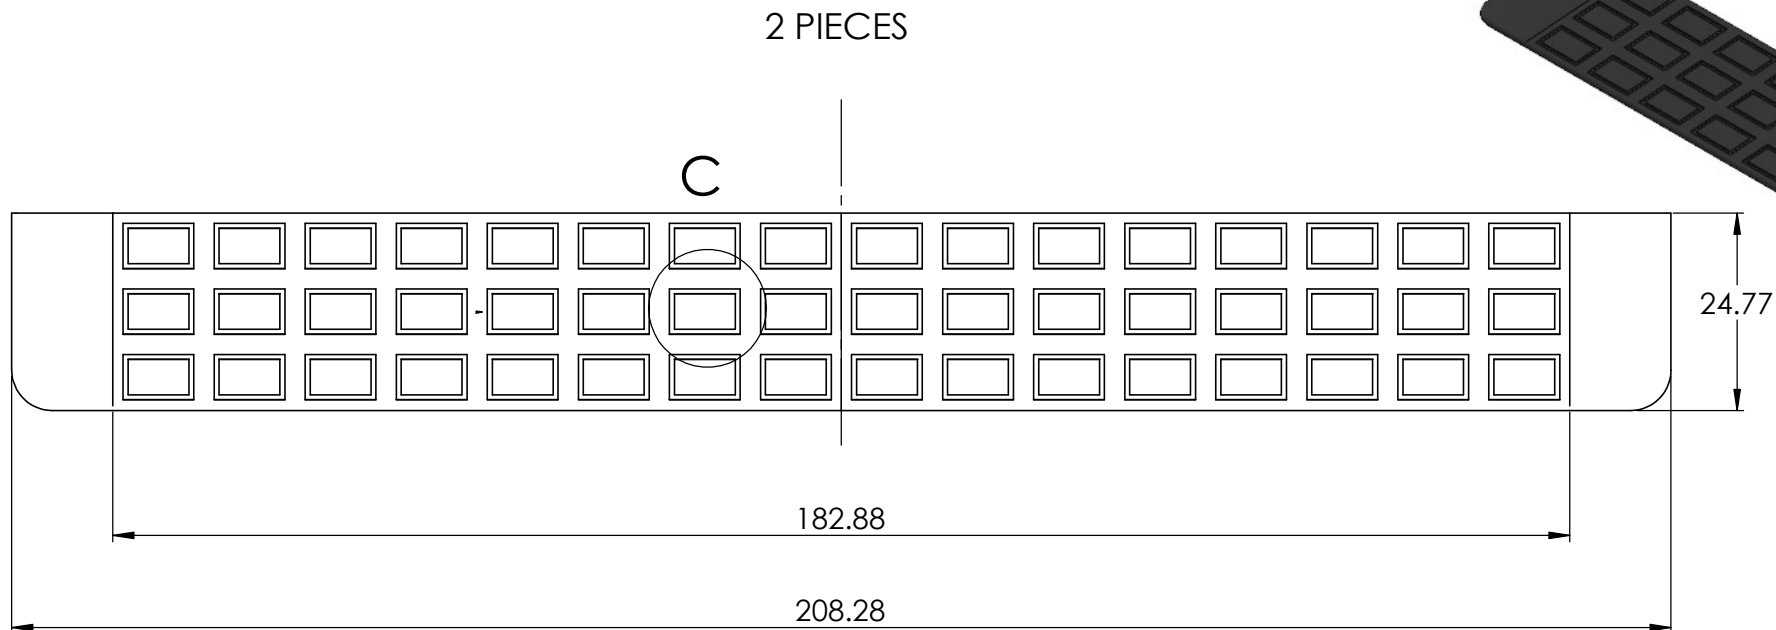

CONTACTS:
SafePath Products:
1 800 497 2003
Support:
info@safepathproducts.com
Sales:
quote@safepathproducts.com

RAMP MODEL:		MRAEZ 1150
RAMP HEIGHT:		1 INCH
LAST UPDATE:	8/17/20	UNLESS OTHERWISE SPECIFIED: DIMENSIONS ARE IN INCHES