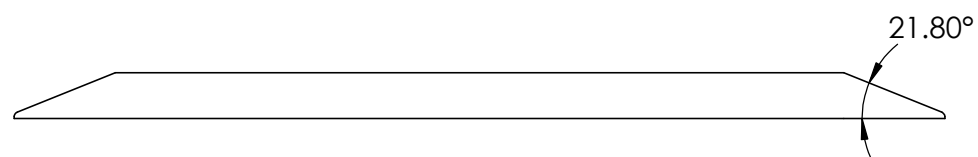

PROPRIETARY:
THE INFORMATION CONTAINED IN THIS DRAWING IS THE SOLE PROPERTY OF **SAFEPATH PRODUCTS**. ANY REPRODUCTION IN PART OR AS A WHOLE WITHOUT THE WRITTEN PERMISSION OF SAFEPATH PRODUCTS IS PROHIBITED.

CONTACTS:
SafePath Products:
1 800 497 2003
Support:
info@safepathproducts.com
Sales:
quote@safepathproducts.com

RAMP MODEL:	MRAEZ 2150
RAMP HEIGHT:	5.72 CM
LAST UPDATE:	11/5/20
UNLESS OTHERWISE SPECIFIED: DIMENSIONS ARE IN CENTIMETERS