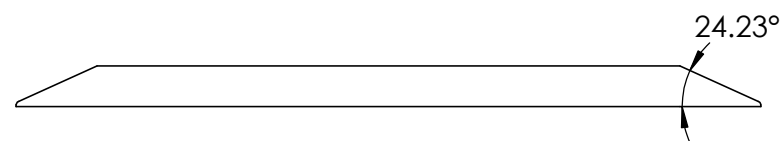

PROPRIETARY:
THE INFORMATION CONTAINED IN THIS DRAWING IS THE SOLE PROPERTY OF **SAFEPATH PRODUCTS**. ANY REPRODUCTION IN PART OR AS A WHOLE WITHOUT THE WRITTEN PERMISSION OF SAFEPATH PRODUCTS IS PROHIBITED.

CONTACTS:
SafePath Products:
1 800 497 2003
Support:
info@safepathproducts.com
Sales:
quote@safepathproducts.com

RAMP MODEL:		MRAEZ 2170
RAMP HEIGHT:		2.5 INCH
LAST UPDATE:	11/5/20	UNLESS OTHERWISE SPECIFIED: DIMENSIONS ARE IN INCHES