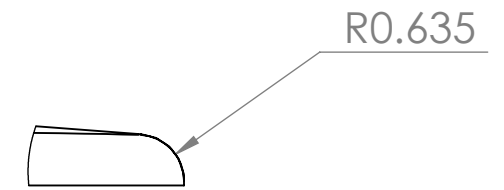

DETAIL C
SCALE 1 : 1