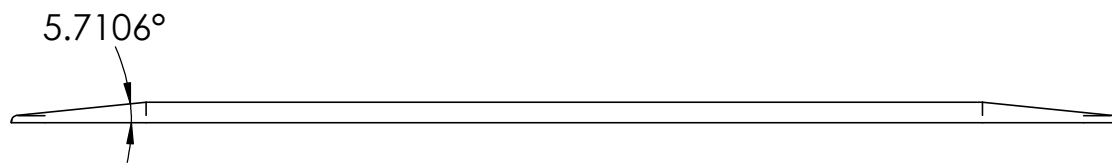

PROPRIETARY:
THE INFORMATION CONTAINED IN THIS DRAWING IS THE SOLE PROPERTY OF **SAFEPATH PRODUCTS**. ANY REPRODUCTION IN PART OR AS A WHOLE WITHOUT THE WRITTEN PERMISSION OF SAFEPATH PRODUCTS IS PROHIBITED.

CONTACTS:
SafePath Products:
1 800 497 2003
Support:
info@safepathproducts.com
Sales:
quote@safepathproducts.com

RAMP MODEL:		MRAEZ 0050
RAMP HEIGHT:		3/4 INCH
LAST UPDATE:	8/17/20	UNLESS OTHERWISE SPECIFIED: DIMENSIONS ARE IN INCHES