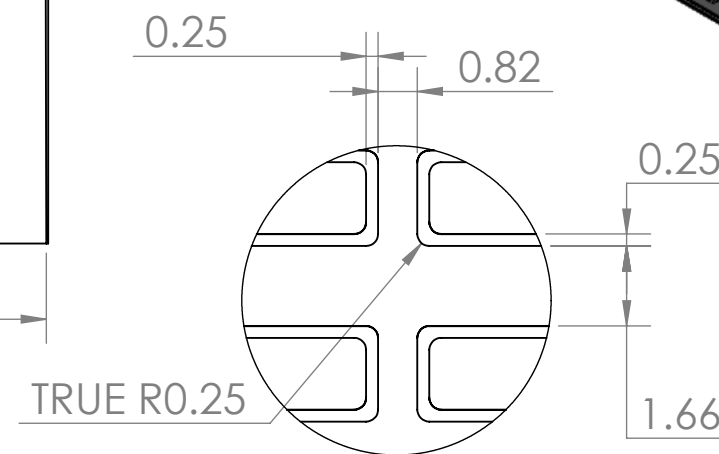

CONTACTS:
SafePath Products:
1 800 497 2003
Support:
info@safepathproducts.com
Sales:
quote@safepathproducts.com

RAMP MODEL:	MRAEZ 2390
RAMP HEIGHT:	7.62 CM
LAST UPDATE:	11/12/20
UNLESS OTHERWISE SPECIFIED: DIMENSIONS ARE IN CENTIMETERS	