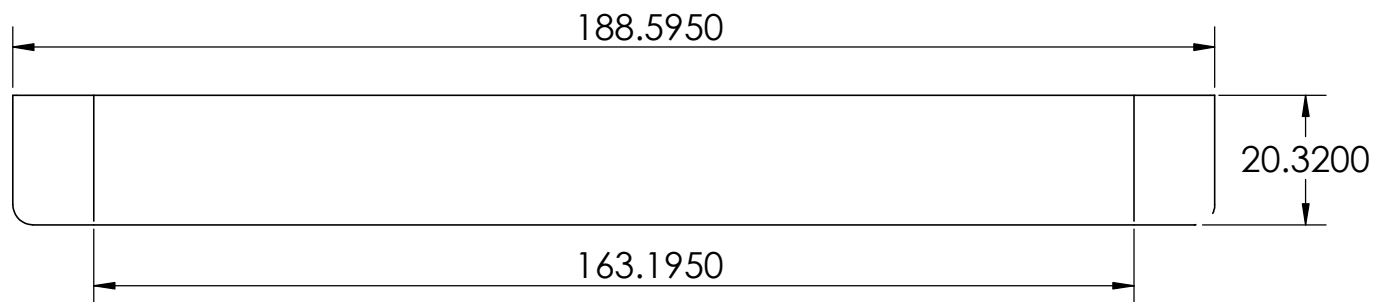

DETAIL A
SCALE 1 : 1