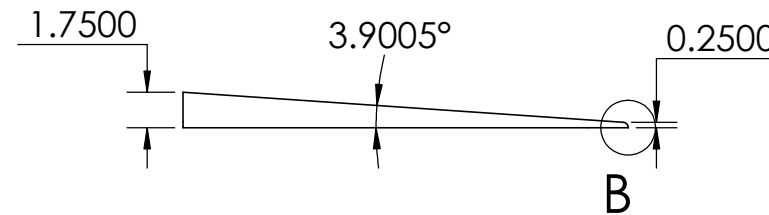

PROPRIETARY:
THE INFORMATION CONTAINED IN THIS DRAWING IS THE SOLE PROPERTY OF **SAFEPATH PRODUCTS**. ANY REPRODUCTION IN PART OR AS A WHOLE WITHOUT THE WRITTEN PERMISSION OF SAFEPATH PRODUCTS IS PROHIBITED.

CONTACTS:
SafePath Products:
1 800 497 2003
Support:
info@safepathproducts.com
Sales:
quote@safepathproducts.com

RAMP MODEL:		MRAEZ 1510
RAMP HEIGHT:		1.75 INCHES
LAST UPDATE:	9/2/20	UNLESS OTHERWISE SPECIFIED: DIMENSIONS ARE IN INCHES