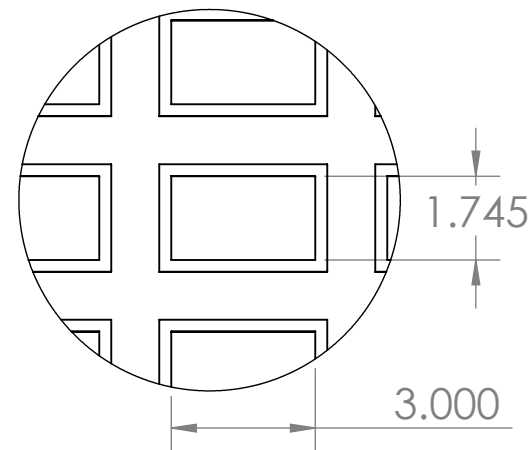

DETAIL A

SCALE 1 : 4