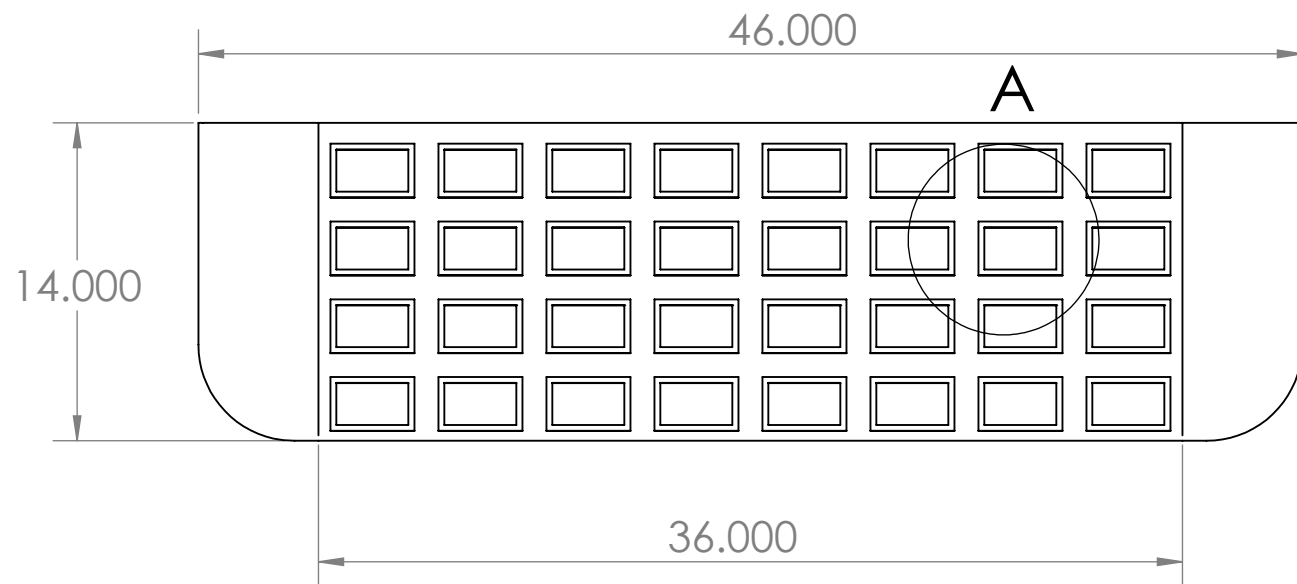

DETAIL A

SCALE 1 : 4