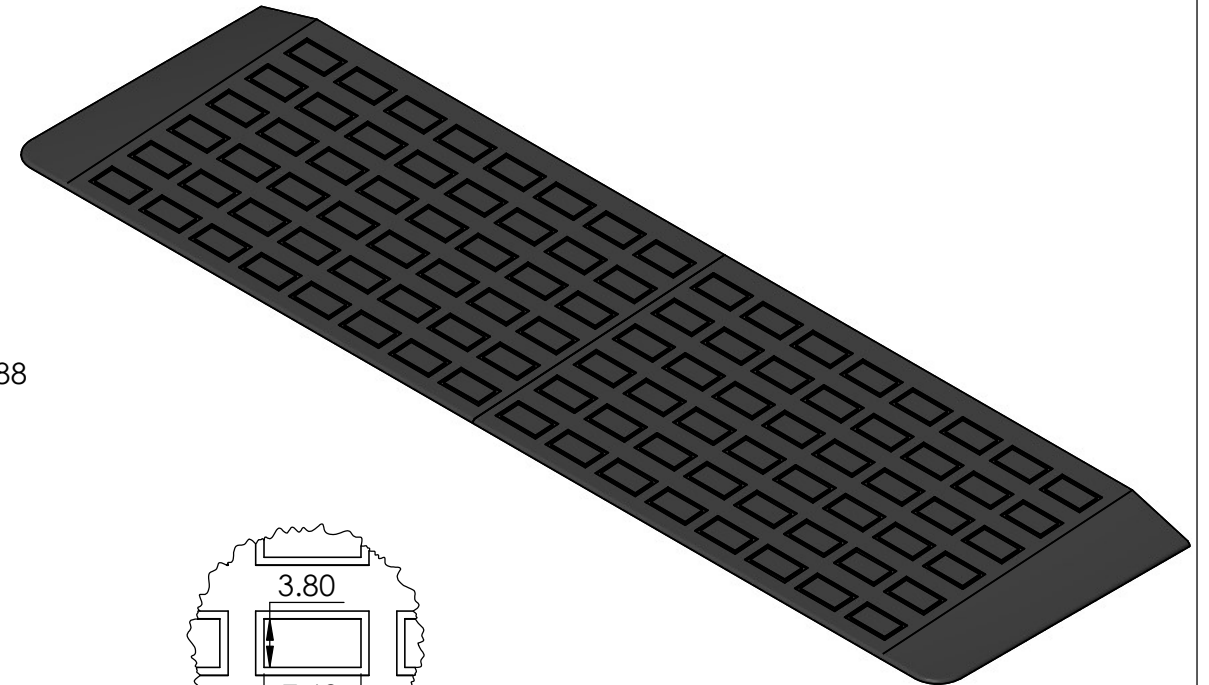

CONTACTS:
SafePath Products:
1 800 497 2003
Support:
info@safepathproducts.com
Sales:
quote@safepathproducts.com

RAMP MODEL:		MRAEZ 1510
RAMP HEIGHT:		1.75 INCHES
LAST UPDATE:	9/2/20	UNLESS OTHERWISE SPECIFIED: DIMENSIONS ARE IN INCHES