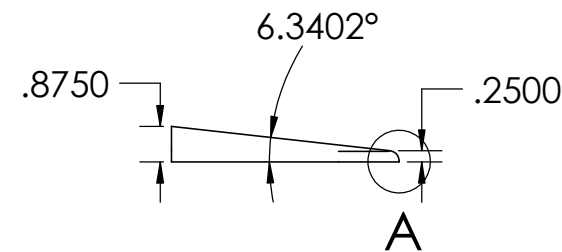

PROPRIETARY:
THE INFORMATION CONTAINED IN THIS DRAWING IS THE SOLE PROPERTY OF **SAFEPATH PRODUCTS**. ANY REPRODUCTION IN PART OR AS A WHOLE WITHOUT THE WRITTEN PERMISSION OF SAFEPATH PRODUCTS IS PROHIBITED.

CONTACTS:
SafePath Products:
1 800 497 2003
Support:
info@safepathproducts.com
Sales:
quote@safepathproducts.com

RAMP MODEL:		MRAEZ 0110
RAMP HEIGHT:		0.875 INCHES
LAST UPDATE:	8/17/20	UNLESS OTHERWISE SPECIFIED: DIMENSIONS ARE IN INCHES