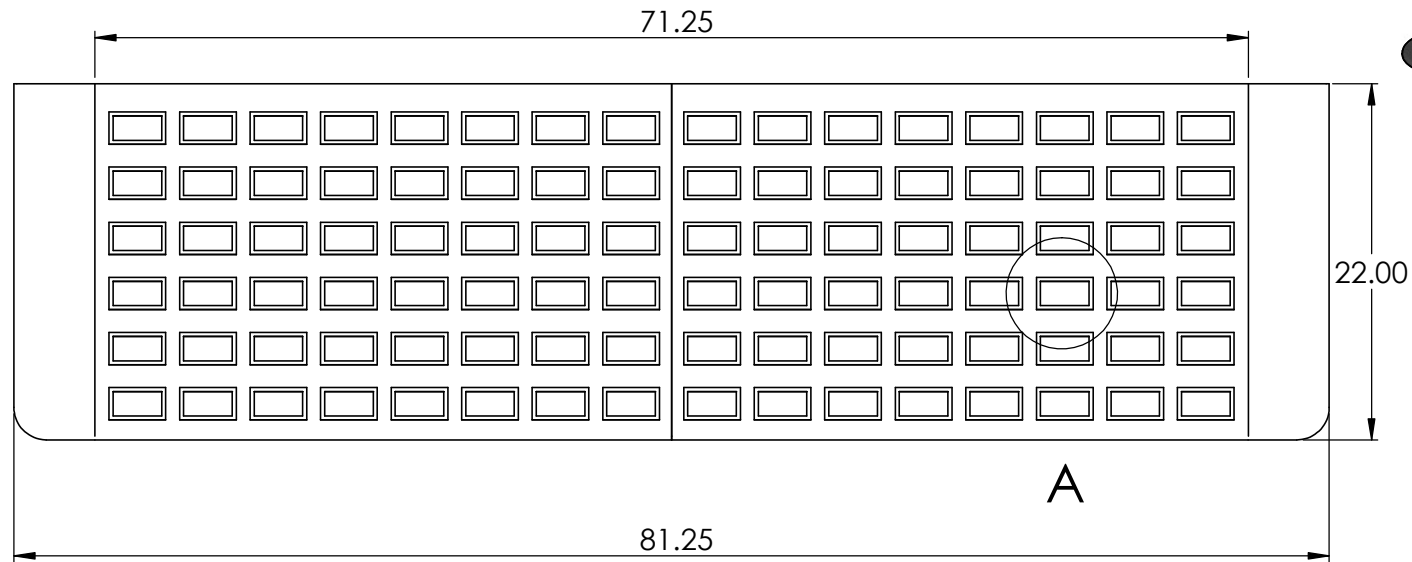

CONTACTS:
SafePath Products:
 1 800 497 2003
Support:
 info@safepathproducts.com
Sales:
 quote@safepathproducts.com

RAMP MODEL:		MRAEZ 1540
RAMP HEIGHT:		4.45 CM
LAST UPDATE:	11/5/20	UNLESS OTHERWISE SPECIFIED: DIMENSIONS ARE IN CENTIMETERS