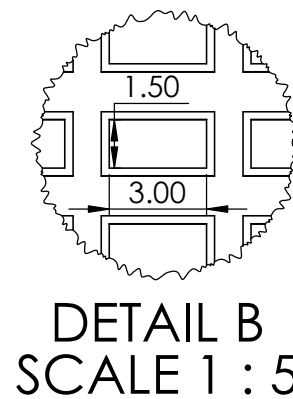

CONTACTS:
SafePath Products:
1 800 497 2003
Support:
info@safepathproducts.com
Sales:
quote@safepathproducts.com

RAMP MODEL:		MRAEZ 2170
RAMP HEIGHT:		6.35 CM
LAST UPDATE:	11/5/20	UNLESS OTHERWISE SPECIFIED: DIMENSIONS ARE IN CENTIMETERS