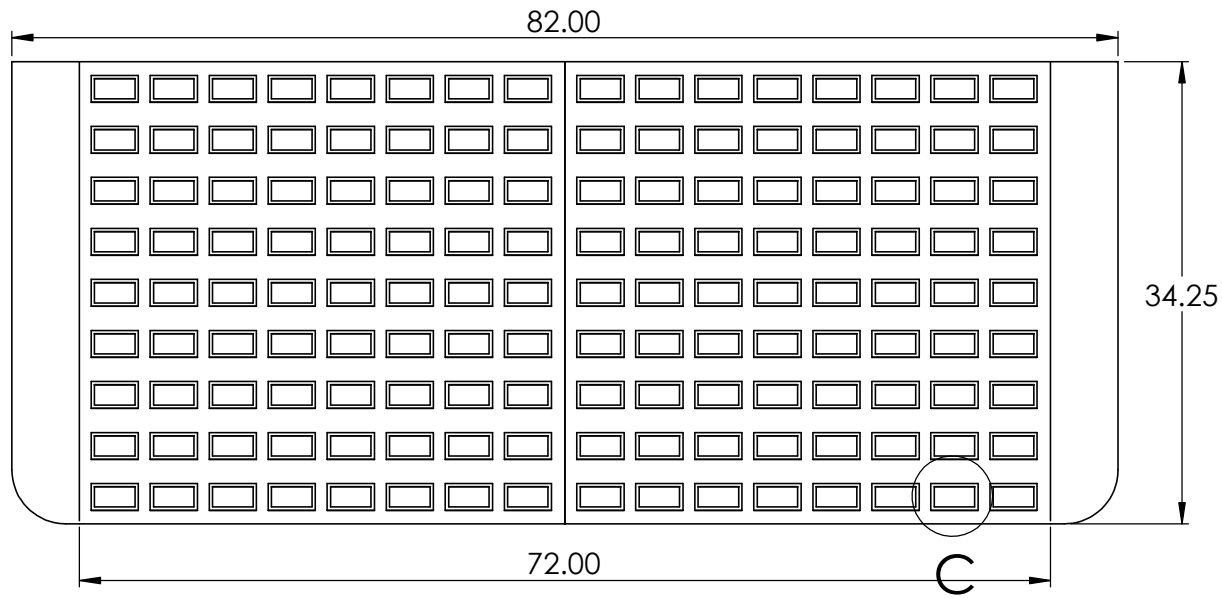

CONTACTS:
SafePath Products:
1 800 497 2003
Support:
info@safepathproducts.com
Sales:
quote@safepathproducts.com

RAMP MODEL:	MRAEZ 2195
RAMP HEIGHT:	6.99 CM
LAST UPDATE:	11/12/20
UNLESS OTHERWISE SPECIFIED: DIMENSIONS ARE IN CENTIMETERS	