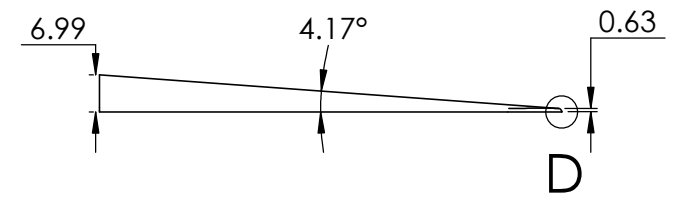

PROPRIETARY:
THE INFORMATION CONTAINED IN THIS DRAWING IS THE SOLE PROPERTY OF **SAFEPATH PRODUCTS**. ANY REPRODUCTION IN PART OR AS A WHOLE WITHOUT THE WRITTEN PERMISSION OF SAFEPATH PRODUCTS IS PROHIBITED.

CONTACTS:
SafePath Products:
1 800 497 2003
Support:
info@safepathproducts.com
Sales:
quote@safepathproducts.com

RAMP MODEL:	MRAEZ 2195
RAMP HEIGHT:	6.99 CM
LAST UPDATE:	11/12/20
UNLESS OTHERWISE SPECIFIED: DIMENSIONS ARE IN CENTIMETERS