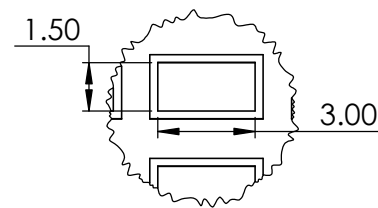

CONTACTS:
SafePath Products:
1 800 497 2003
Support:
info@safepathproducts.com
Sales:
quote@safepathproducts.com

RAMP MODEL:	MRAEZ 2150
RAMP HEIGHT:	5.72 CM
LAST UPDATE:	11/5/20
UNLESS OTHERWISE SPECIFIED: DIMENSIONS ARE IN CENTIMETERS	