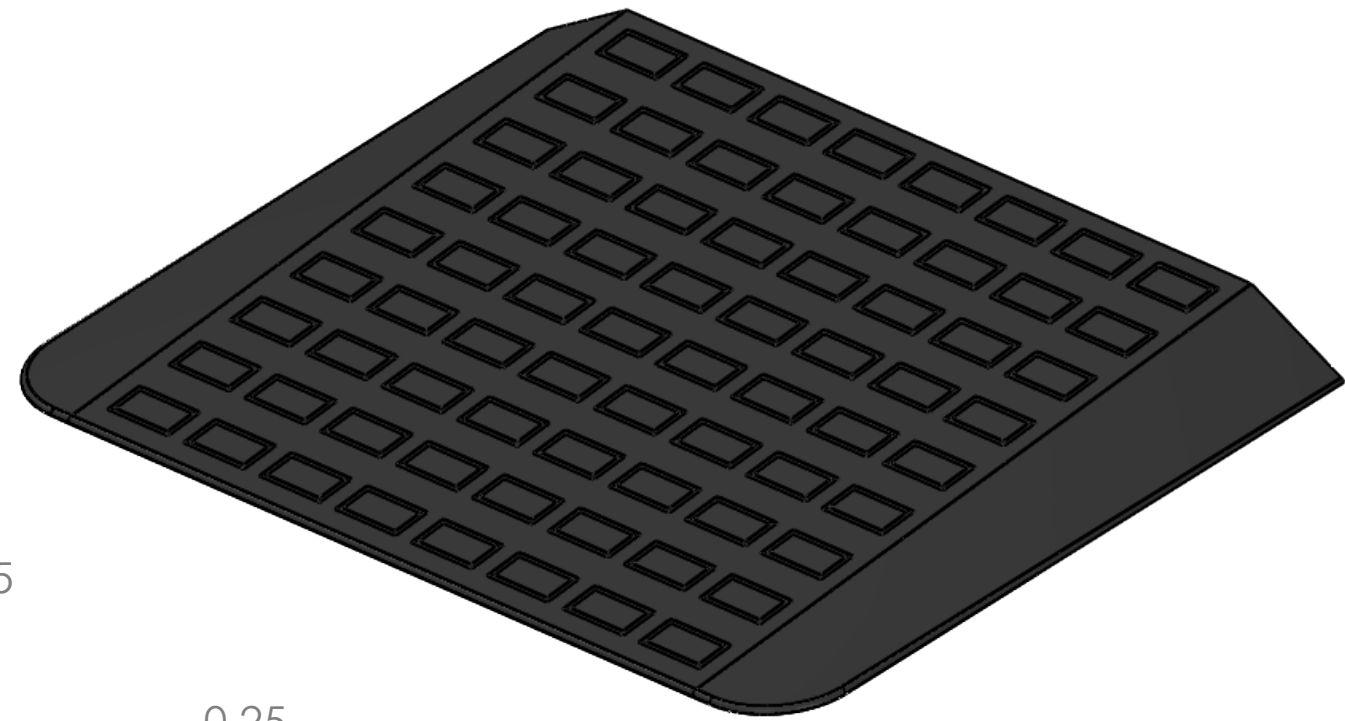

CONTACTS:
SafePath Products:
1 800 497 2003
Support:
info@safepathproducts.com
Sales:
quote@safepathproducts.com

RAMP MODEL:		MRAEZ 2195
RAMP HEIGHT:		2.75 INCH
LAST UPDATE:	11/5/20	UNLESS OTHERWISE SPECIFIED: DIMENSIONS ARE IN INCHES