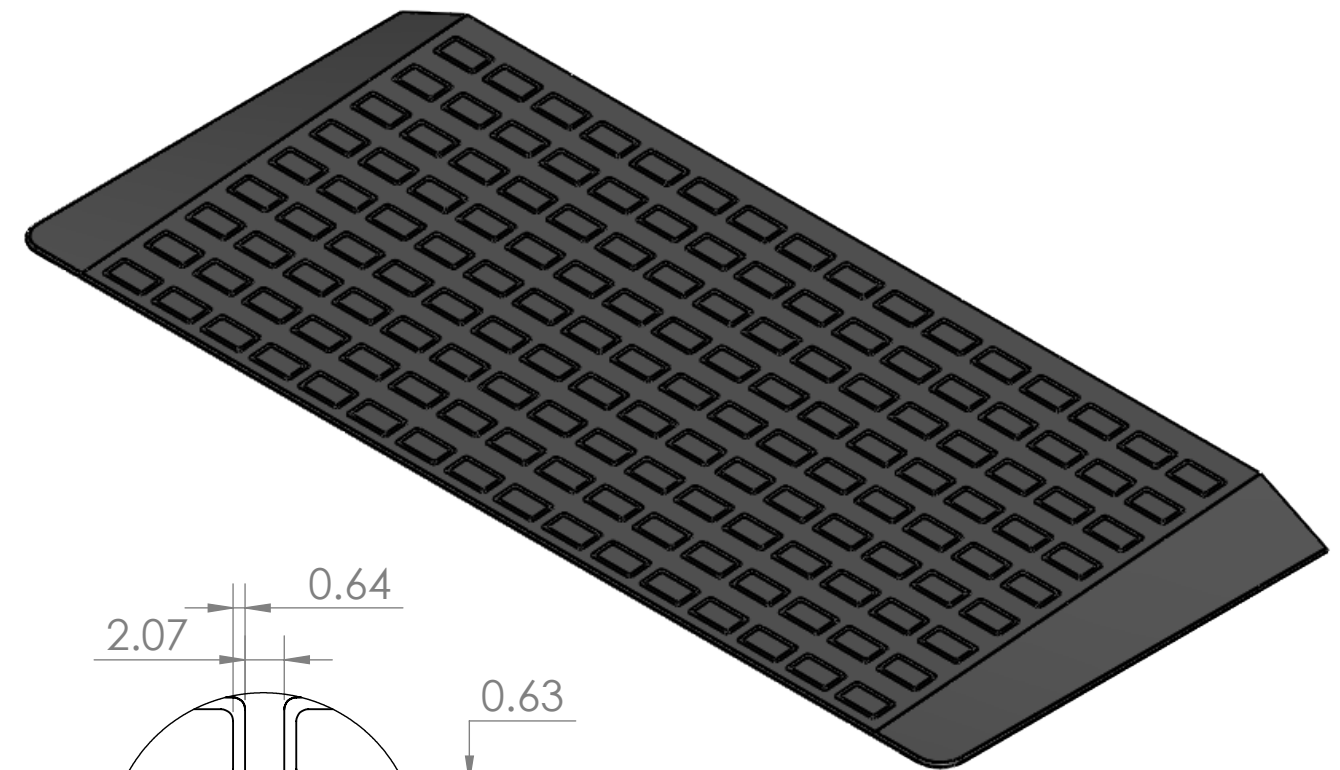

PROPRIETARY:
THE INFORMATION CONTAINED IN THIS DRAWING IS THE SOLE PROPERTY OF **SAFEPATH PRODUCTS**. ANY REPRODUCTION IN PART OR AS A WHOLE WITHOUT THE WRITTEN PERMISSION OF SAFEPATH PRODUCTS IS PROHIBITED.

CONTACTS:
SafePath Products:
1 800 497 2003
Support:
info@safepathproducts.com
Sales:
quote@safepathproducts.com

RAMP MODEL:	MRAEZ 2395
RAMP HEIGHT:	7.62 CM
LAST UPDATE:	11/12/20
UNLESS OTHERWISE SPECIFIED: DIMENSIONS ARE IN CENTIMETERS