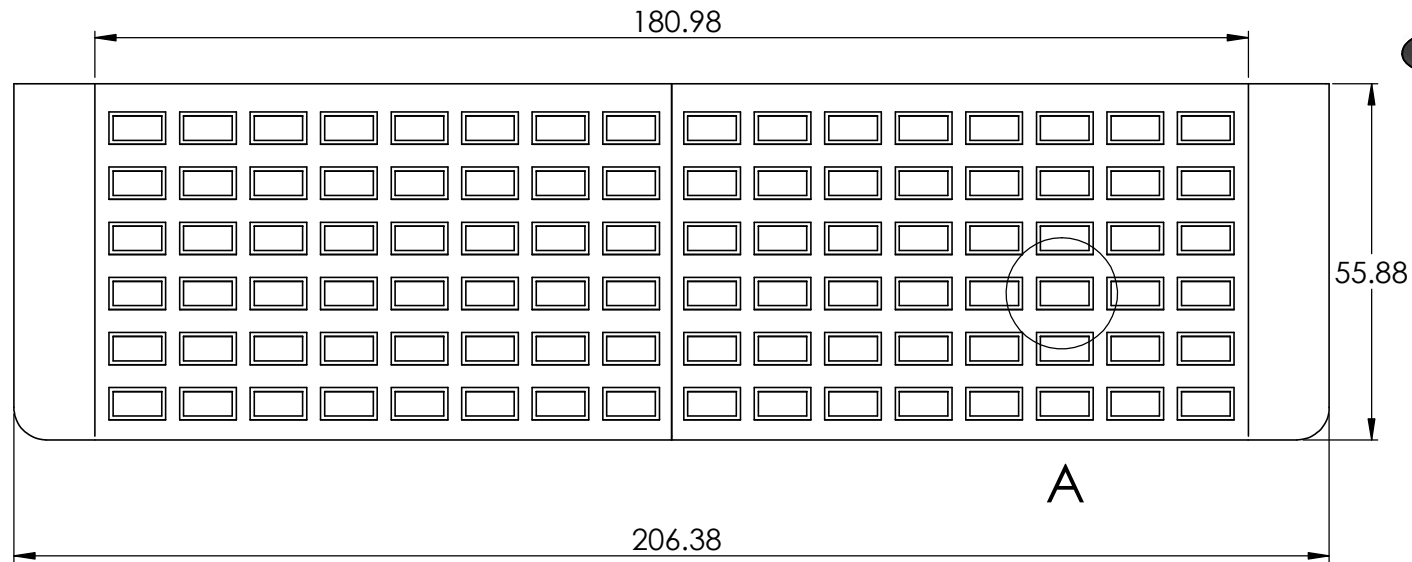

CONTACTS:
SafePath Products:
1 800 497 2003
Support:
info@safepathproducts.com
Sales:
quote@safepathproducts.com

RAMP MODEL:		MRAEZ 1510
RAMP HEIGHT:		1.75 INCHES
LAST UPDATE:	9/2/20	UNLESS OTHERWISE SPECIFIED: DIMENSIONS ARE IN INCHES