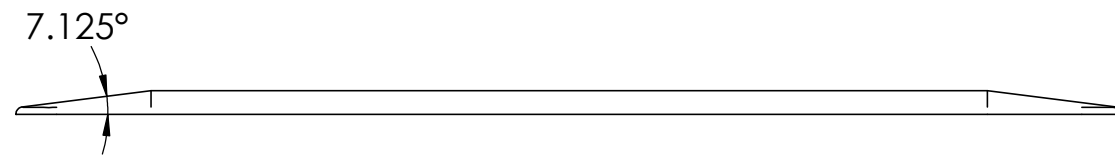

PROPRIETARY:
THE INFORMATION CONTAINED IN THIS DRAWING IS THE SOLE PROPERTY OF **SAFEPATH PRODUCTS**. ANY REPRODUCTION IN PART OR AS A WHOLE WITHOUT THE WRITTEN PERMISSION OF SAFEPATH PRODUCTS IS PROHIBITED.

CONTACTS:
SafePath Products:
1 800 497 2003
Support:
info@safepathproducts.com
Sales:
quote@safepathproducts.com

RAMP MODEL:		MRAEZ 0110
RAMP HEIGHT:		0.875 INCHES
LAST UPDATE:	8/17/20	UNLESS OTHERWISE SPECIFIED: DIMENSIONS ARE IN INCHES