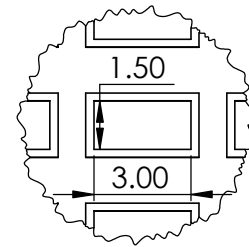

CONTACTS:
SafePath Products:
 1 800 497 2003
Support:
 info@safepathproducts.com
Sales:
 quote@safepathproducts.com

RAMP MODEL:		MRAEZ 1540
RAMP HEIGHT:		4.45 CM
LAST UPDATE:	11/5/20	UNLESS OTHERWISE SPECIFIED: DIMENSIONS ARE IN CENTIMETERS