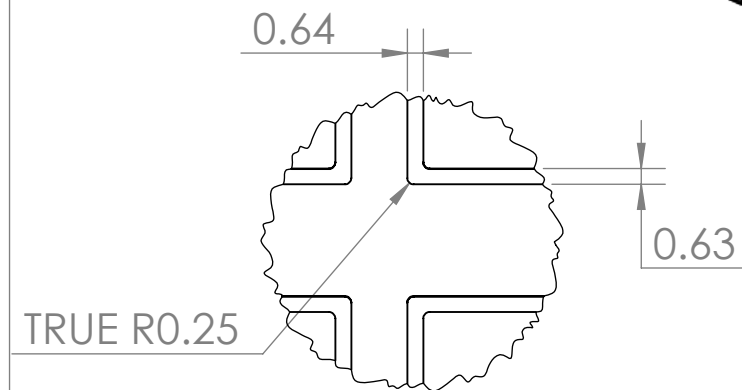

PROPRIETARY:
THE INFORMATION CONTAINED IN THIS DRAWING IS THE SOLE PROPERTY OF **SAFEPATH PRODUCTS**. ANY REPRODUCTION IN PART OR AS A WHOLE WITHOUT THE WRITTEN PERMISSION OF SAFEPATH PRODUCTS IS PROHIBITED.

CONTACTS:
SafePath Products:
1 800 497 2003
Support:
info@safepathproducts.com
Sales:
quote@safepathproducts.com

RAMP MODEL:	MRAEZ 2390
RAMP HEIGHT:	7.62 CM
LAST UPDATE:	11/12/20
UNLESS OTHERWISE SPECIFIED: DIMENSIONS ARE IN CENTIMETERS