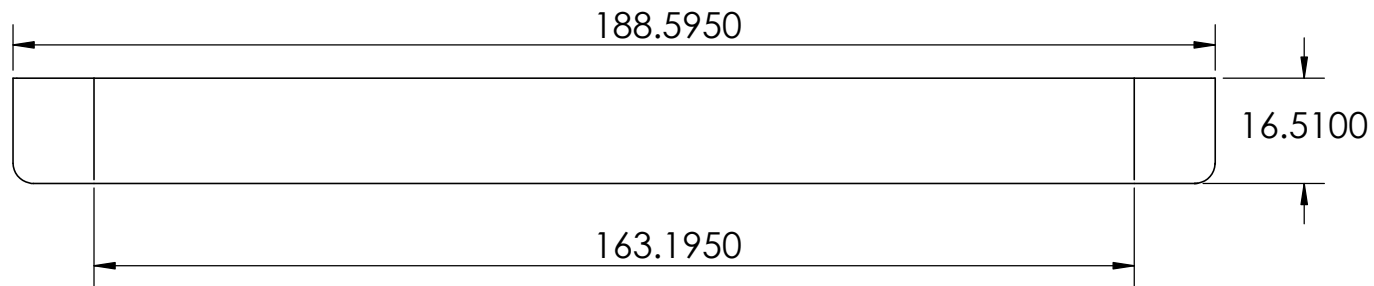

Front View

DETAIL A
SCALE 1 : 1

PROPRIETARY:
THE INFORMATION CONTAINED IN THIS DRAWING IS THE SOLE PROPERTY OF **SAFEPATH PRODUCTS**. ANY REPRODUCTION IN PART OR AS A WHOLE WITHOUT THE WRITTEN PERMISSION OF SAFEPATH PRODUCTS IS PROHIBITED.

CONTACTS:
SafePath Products:
1 800 497 2003
Support:
info@safepathproducts.com
Sales:
quote@safepathproducts.com

RAMP MODEL:		MRAEZ 0080
RAMP HEIGHT:		1.9 CM
LAST UPDATE:	8/17/20	UNLESS OTHERWISE SPECIFIED: DIMENSIONS ARE IN CENTIMETERS