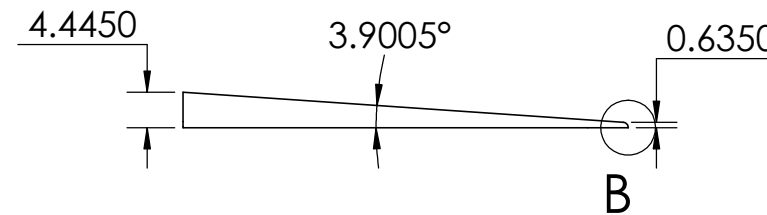

PROPRIETARY:
THE INFORMATION CONTAINED IN THIS DRAWING IS THE SOLE PROPERTY OF **SAFEPATH PRODUCTS**. ANY REPRODUCTION IN PART OR AS A WHOLE WITHOUT THE WRITTEN PERMISSION OF SAFEPATH PRODUCTS IS PROHIBITED.

CONTACTS:
SafePath Products:
1 800 497 2003
Support:
info@safepathproducts.com
Sales:
quote@safepathproducts.com

RAMP MODEL:		MRAEZ 1510
RAMP HEIGHT:		4.44 CM
LAST UPDATE:	8/17/20	UNLESS OTHERWISE SPECIFIED: DIMENSIONS ARE IN CENTIMETERS