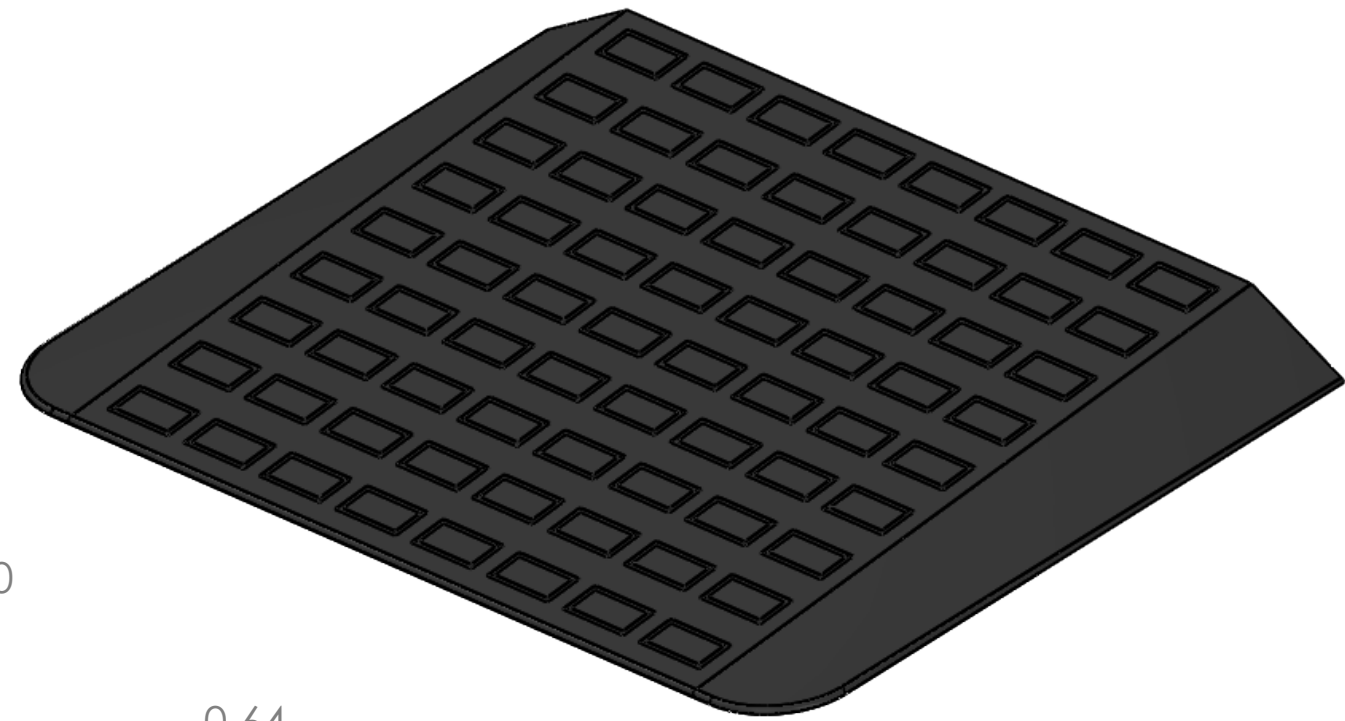

PROPRIETARY:
THE INFORMATION CONTAINED IN THIS DRAWING IS THE SOLE PROPERTY OF **SAFEPATH PRODUCTS**. ANY REPRODUCTION IN PART OR AS A WHOLE WITHOUT THE WRITTEN PERMISSION OF SAFEPATH PRODUCTS IS PROHIBITED.

CONTACTS:
SafePath Products:
1 800 497 2003
Support:
info@safepathproducts.com
Sales:
quote@safepathproducts.com

RAMP MODEL:	MRAEZ 2390
RAMP HEIGHT:	7.62 CM
LAST UPDATE:	11/12/20
UNLESS OTHERWISE SPECIFIED: DIMENSIONS ARE IN CENTIMETERS