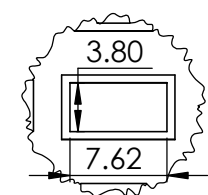

DETAIL A
SCALE 1 : 5