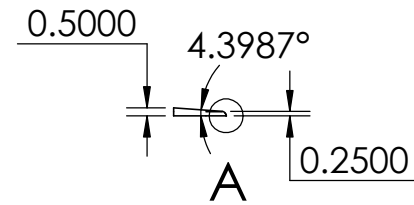

TWO PIECE

DETAIL A
SCALE 1:1