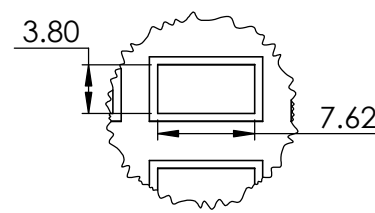

DETAIL A
SCALE 1 : 5