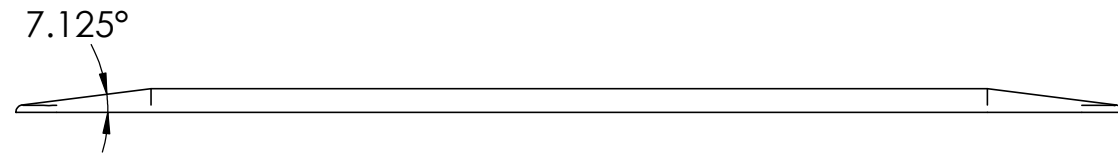

CONTACTS:
SafePath Products:
1 800 497 2003
Support:
info@safepathproducts.com
Sales:
quote@safepathproducts.com

RAMP MODEL:		MRAEZ 0080
RAMP HEIGHT:		1.9 CM
LAST UPDATE:	8/17/20	UNLESS OTHERWISE SPECIFIED: DIMENSIONS ARE IN CENTIMETERS

TWO PIECE

Front View

DETAIL A
SCALE 1 : 1

PROPRIETARY:
THE INFORMATION CONTAINED IN THIS DRAWING IS THE SOLE PROPERTY OF **SAFEPATH PRODUCTS**. ANY REPRODUCTION IN PART OR AS A WHOLE WITHOUT THE WRITTEN PERMISSION OF SAFEPATH PRODUCTS IS PROHIBITED.

CONTACTS:
SafePath Products:
1 800 497 2003
Support:
info@safepathproducts.com
Sales:
quote@safepathproducts.com

RAMP MODEL:		MRAEZ 0080
RAMP HEIGHT:		3/4 INCH
LAST UPDATE:	8/17/20	UNLESS OTHERWISE SPECIFIED: DIMENSIONS ARE IN INCHES