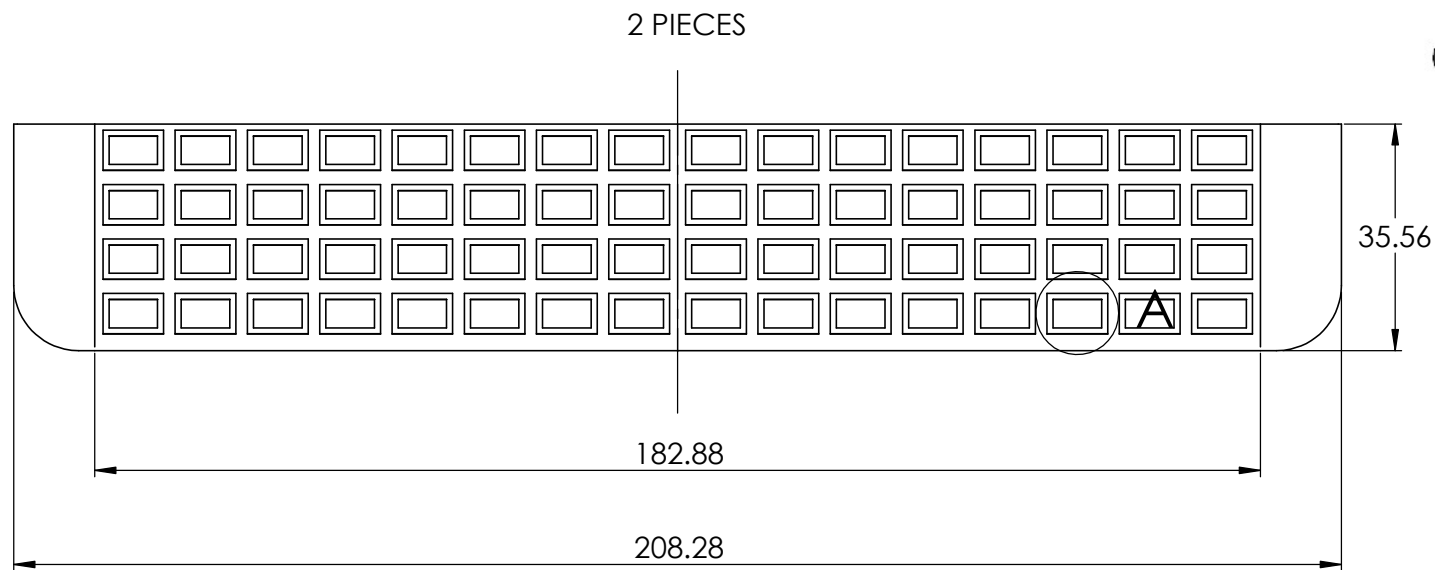

CONTACTS:
SafePath Products:
1 800 497 2003
Support:
info@safepathproducts.com
Sales:
quote@safepathproducts.com

RAMP MODEL:	MRAEZ 1110
RAMP HEIGHT:	3.175 CM
LAST UPDATE:	8/17/20
UNLESS OTHERWISE SPECIFIED: DIMENSIONS ARE IN CENTIMETERS	