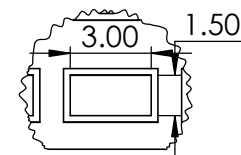

CONTACTS:
SafePath Products:
1 800 497 2003
Support:
info@safepathproducts.com
Sales:
quote@safepathproducts.com

RAMP MODEL:	MRAEZ 2195
RAMP HEIGHT:	6.99 CM
LAST UPDATE:	11/12/20
UNLESS OTHERWISE SPECIFIED: DIMENSIONS ARE IN CENTIMETERS	