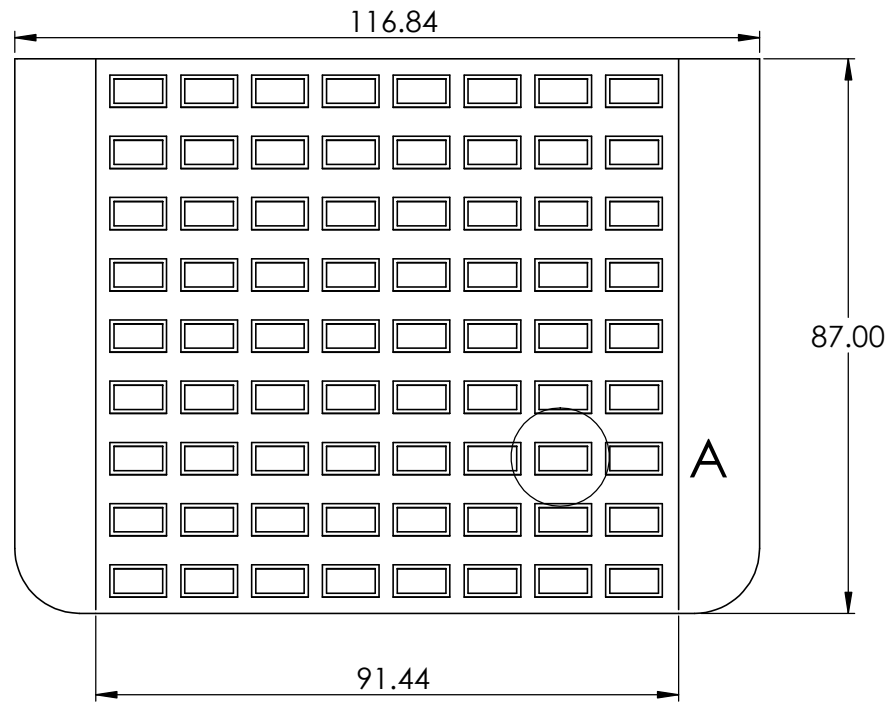

PROPRIETARY:
THE INFORMATION CONTAINED IN THIS DRAWING IS THE SOLE PROPERTY OF **SAFEPATH PRODUCTS**. ANY REPRODUCTION IN PART OR AS A WHOLE WITHOUT THE WRITTEN PERMISSION OF SAFEPATH PRODUCTS IS PROHIBITED.

CONTACTS:
SafePath Products:
1 800 497 2003
Support:
info@safepathproducts.com
Sales:
quote@safepathproducts.com

RAMP MODEL:		MRAEZ 2190
RAMP HEIGHT:		6.99 CM
LAST UPDATE:	11/5/20	UNLESS OTHERWISE SPECIFIED: DIMENSIONS ARE IN CENTIMETERS