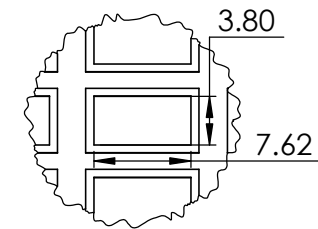

CONTACTS:
SafePath Products:
 1 800 497 2003
Support:
info@safepathproducts.com
Sales:
quote@safepathproducts.com

RAMP MODEL:		MRAEZ 2100
RAMP HEIGHT:		2 INCH
LAST UPDATE:	11/5/20	UNLESS OTHERWISE SPECIFIED: DIMENSIONS ARE IN INCHES