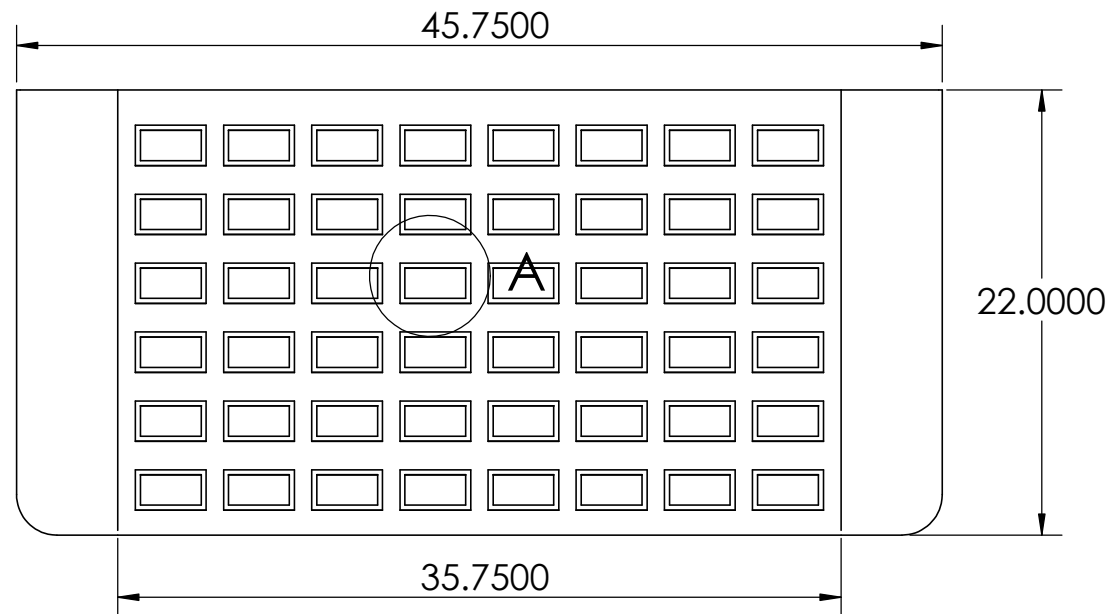

CONTACTS:
SafePath Products:
1 800 497 2003
Support:
info@safepathproducts.com
Sales:
quote@safepathproducts.com

RAMP MODEL:		MRAEZ 1510
RAMP HEIGHT:		4.44 CM
LAST UPDATE:	8/17/20	UNLESS OTHERWISE SPECIFIED: DIMENSIONS ARE IN CENTIMETERS