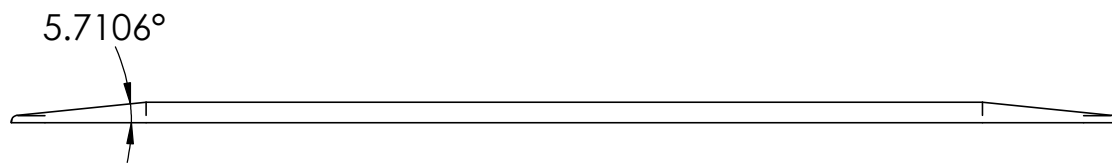

CONTACTS:
SafePath Products:
1 800 497 2003
Support:
info@safepathproducts.com
Sales:
quote@safepathproducts.com

RAMP MODEL:		MRAEZ 0040
RAMP HEIGHT:		1.27 CM
LAST UPDATE:	8/17/20	UNLESS OTHERWISE SPECIFIED: DIMENSIONS ARE IN CENTIMETERS

CONTACTS:
SafePath Products:
1 800 497 2003
Support:
info@safepathproducts.com
Sales:
quote@safepathproducts.com

RAMP MODEL:		MRAEZ 0040
RAMP HEIGHT:		1/2 INCH
LAST UPDATE:	8/17/20	UNLESS OTHERWISE SPECIFIED: DIMENSIONS ARE IN INCHES