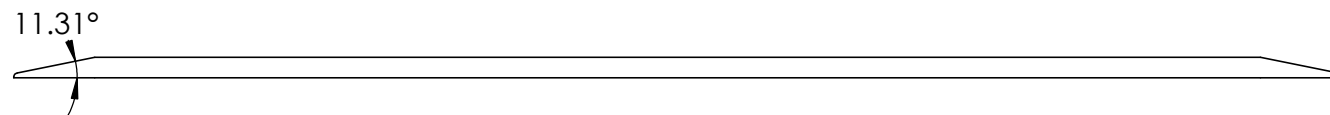

PROPRIETARY:
THE INFORMATION CONTAINED IN THIS DRAWING IS THE SOLE PROPERTY OF **SAFEPATH PRODUCTS**. ANY REPRODUCTION IN PART OR AS A WHOLE WITHOUT THE WRITTEN PERMISSION OF SAFEPATH PRODUCTS IS PROHIBITED.

CONTACTS:
SafePath Products:
1 800 497 2003
Support:
info@safepathproducts.com
Sales:
quote@safepathproducts.com

RAMP MODEL:		MRAEZ 1140
RAMP HEIGHT:		3.18 CM
LAST UPDATE:	10/22/20	UNLESS OTHERWISE SPECIFIED: DIMENSIONS ARE IN CENTIMETERS