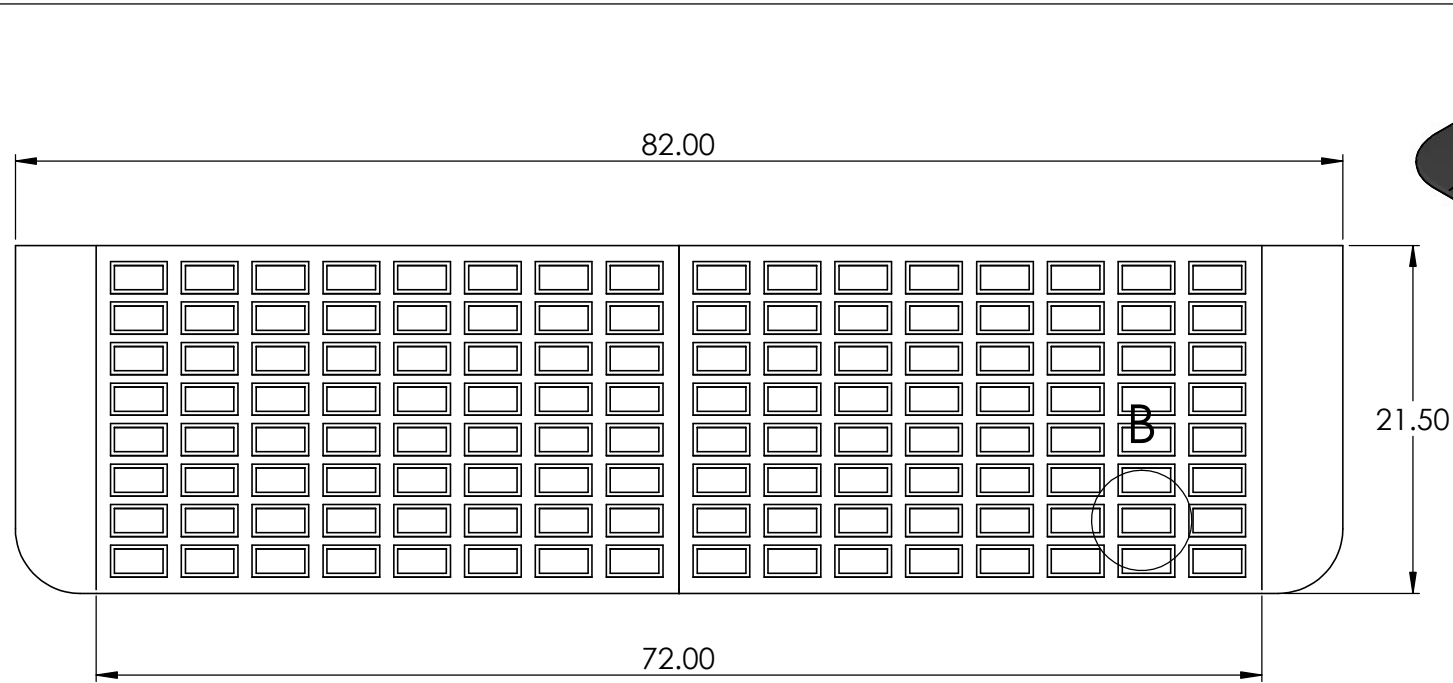

PROPRIETARY:
THE INFORMATION CONTAINED IN THIS DRAWING IS THE SOLE PROPERTY OF SAFEPATH PRODUCTS. ANY REPRODUCTION IN PART OR AS A WHOLE WITHOUT THE WRITTEN PERMISSION OF SAFEPATH PRODUCTS IS PROHIBITED.

CONTACTS:
SafePath Products:
1 800 497 2003
Support:
info@safepathproducts.com
Sales:
quote@safepathproducts.com

RAMP MODEL:	MRAEZ 2130
RAMP HEIGHT:	2 INCH
LAST UPDATE:	11/10/20

UNLESS OTHERWISE SPECIFIED:
DIMENSIONS ARE IN **INCHES**