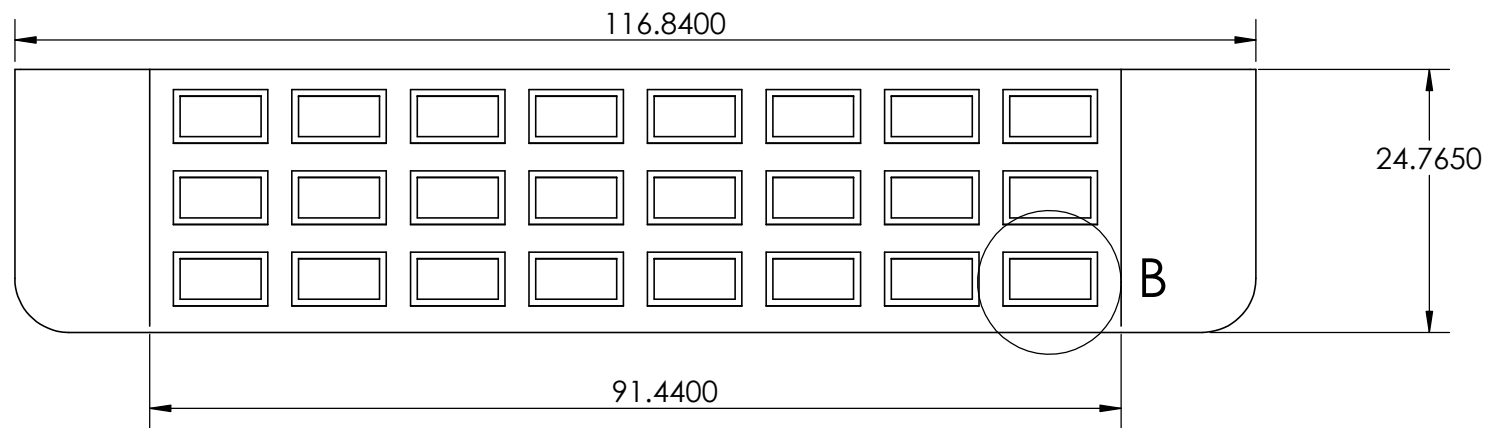

DETAIL A
SCALE 1 : 1