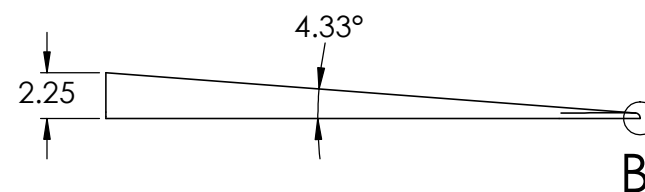

PROPRIETARY:
THE INFORMATION CONTAINED IN THIS DRAWING IS THE SOLE PROPERTY OF **SAFEPATH PRODUCTS**. ANY REPRODUCTION IN PART OR AS A WHOLE WITHOUT THE WRITTEN PERMISSION OF SAFEPATH PRODUCTS IS PROHIBITED.

CONTACTS:
SafePath Products:
1 800 497 2003
Support:
info@safepathproducts.com
Sales:
quote@safepathproducts.com

RAMP MODEL:		MRAEZ 2150
RAMP HEIGHT:		2.25 INCH
LAST UPDATE:	11/5/20	UNLESS OTHERWISE SPECIFIED: DIMENSIONS ARE IN INCHES