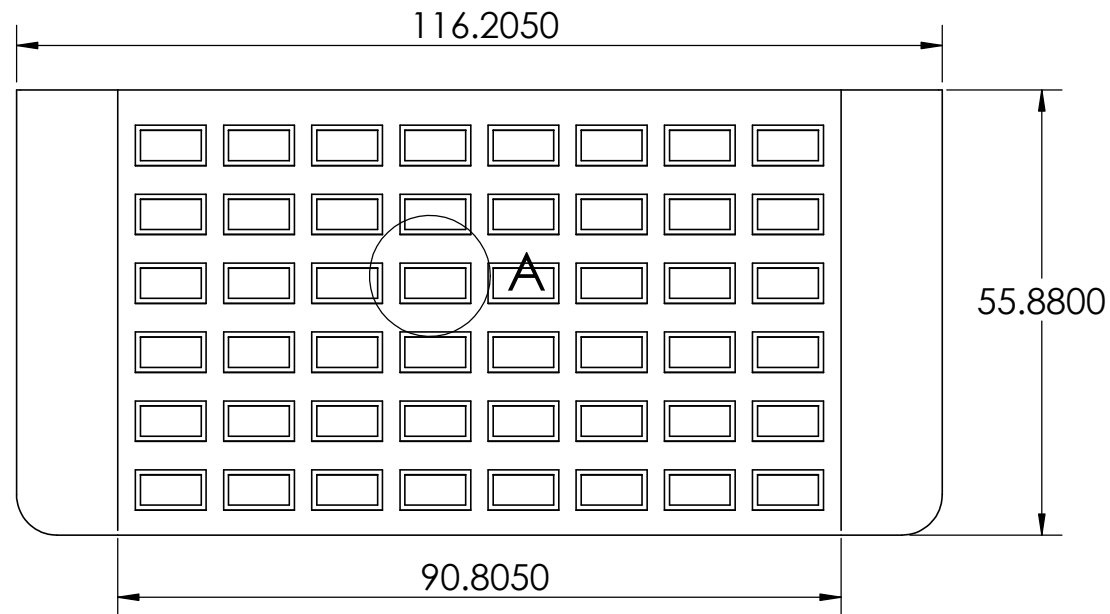

PROPRIETARY:
THE INFORMATION CONTAINED IN THIS DRAWING IS THE SOLE PROPERTY OF **SAFEPATH PRODUCTS**. ANY REPRODUCTION IN PART OR AS A WHOLE WITHOUT THE WRITTEN PERMISSION OF SAFEPATH PRODUCTS IS PROHIBITED.

CONTACTS:
SafePath Products:
1 800 497 2003
Support:
info@safepathproducts.com
Sales:
quote@safepathproducts.com

RAMP MODEL:		MRAEZ 1510
RAMP HEIGHT:		4.44 CM
LAST UPDATE:	8/17/20	UNLESS OTHERWISE SPECIFIED: DIMENSIONS ARE IN CENTIMETERS