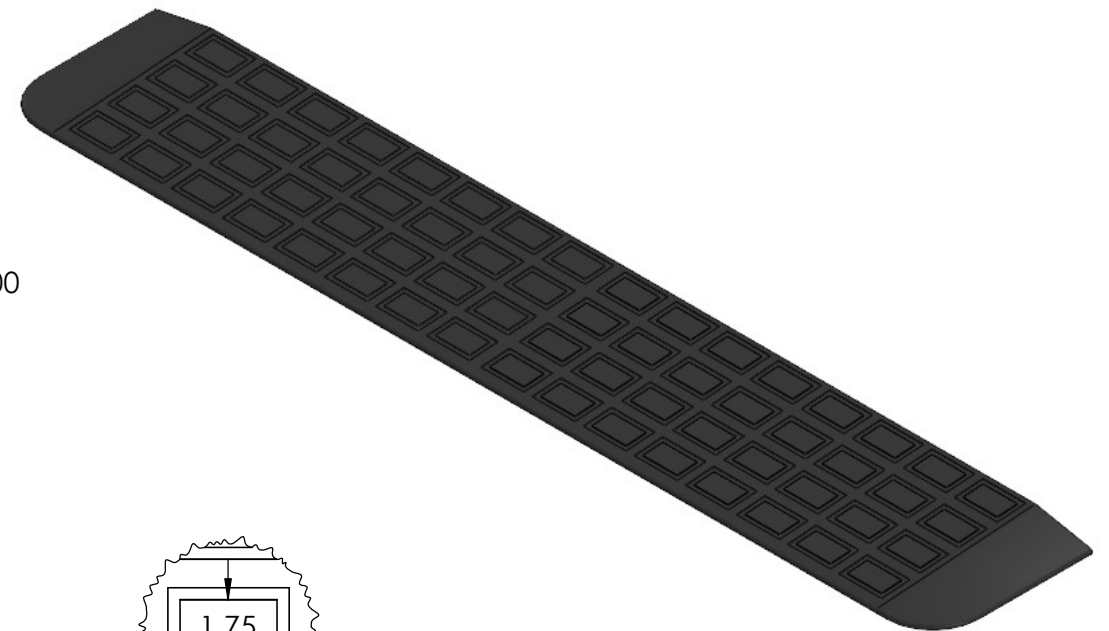

PROPRIETARY:
THE INFORMATION CONTAINED IN THIS DRAWING IS THE SOLE PROPERTY OF **SAFEPATH PRODUCTS**. ANY REPRODUCTION IN PART OR AS A WHOLE WITHOUT THE WRITTEN PERMISSION OF SAFEPATH PRODUCTS IS PROHIBITED.

CONTACTS:
SafePath Products:
1 800 497 2003
Support:
info@safepathproducts.com
Sales:
quote@safepathproducts.com

RAMP MODEL:	MRAEZ 1140
RAMP HEIGHT:	1.25 INCH
LAST UPDATE:	10/22/20

UNLESS OTHERWISE SPECIFIED:
DIMENSIONS ARE IN **INCHES**