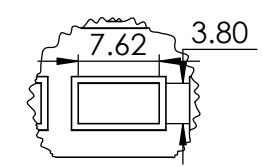

DETAIL C
SCALE 1 : 6