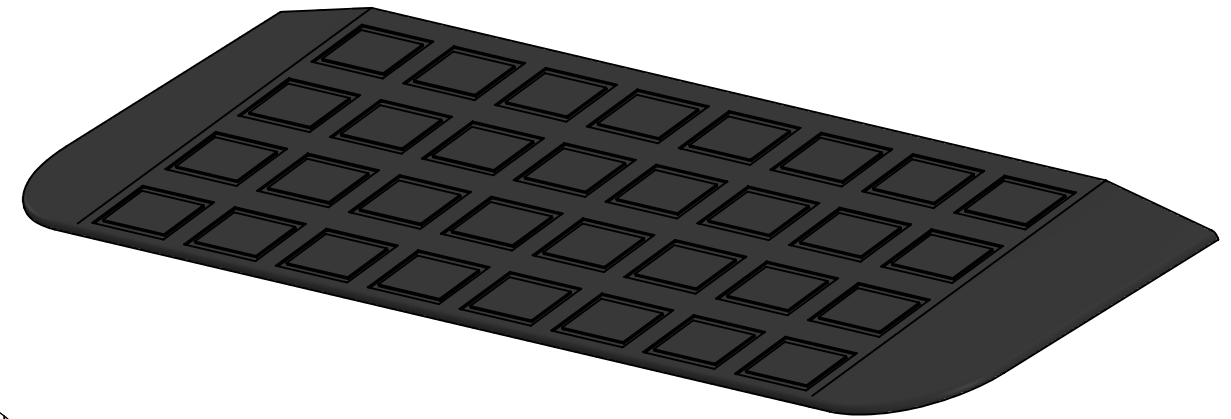

DETAIL A

SCALE 1 : 4