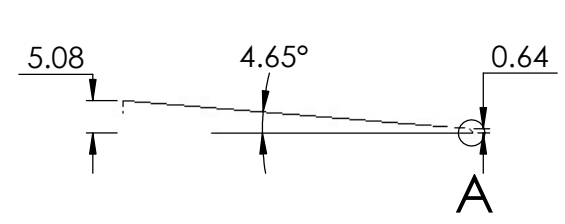

DETAIL B
SCALE 1 : 5

PROPRIETARY:
THE INFORMATION CONTAINED IN THIS DRAWING IS THE SOLE PROPERTY OF SAFEPATH PRODUCTS. ANY REPRODUCTION IN PART OR AS A WHOLE WITHOUT THE WRITTEN PERMISSION OF SAFEPATH PRODUCTS IS PROHIBITED.

CONTACTS:
SafePath Products:
1 800 497 2003
Support:
info@safepathproducts.com
Sales:
quote@safepathproducts.com

RAMP MODEL:	MRAEZ 2130
RAMP HEIGHT:	5.08 CM
LAST UPDATE:	11/10/20

UNLESS OTHERWISE SPECIFIED:
DIMENSIONS ARE IN **CENTIMETERS**