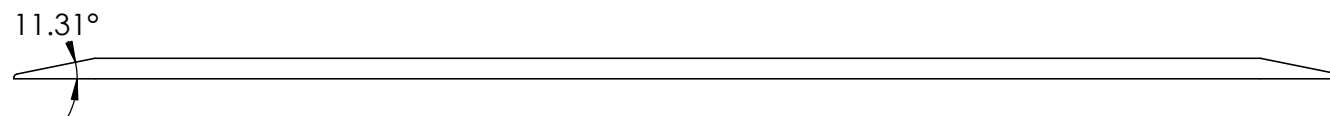

PROPRIETARY:
THE INFORMATION CONTAINED IN THIS DRAWING IS THE SOLE PROPERTY OF **SAFEPATH PRODUCTS**. ANY REPRODUCTION IN PART OR AS A WHOLE WITHOUT THE WRITTEN PERMISSION OF SAFEPATH PRODUCTS IS PROHIBITED.

CONTACTS:
SafePath Products:
1 800 497 2003
Support:
info@safepathproducts.com
Sales:
quote@safepathproducts.com

RAMP MODEL:	MRAEZ 1140
RAMP HEIGHT:	1.25 INCH
LAST UPDATE:	10/22/20

UNLESS OTHERWISE SPECIFIED:
DIMENSIONS ARE IN **INCHES**