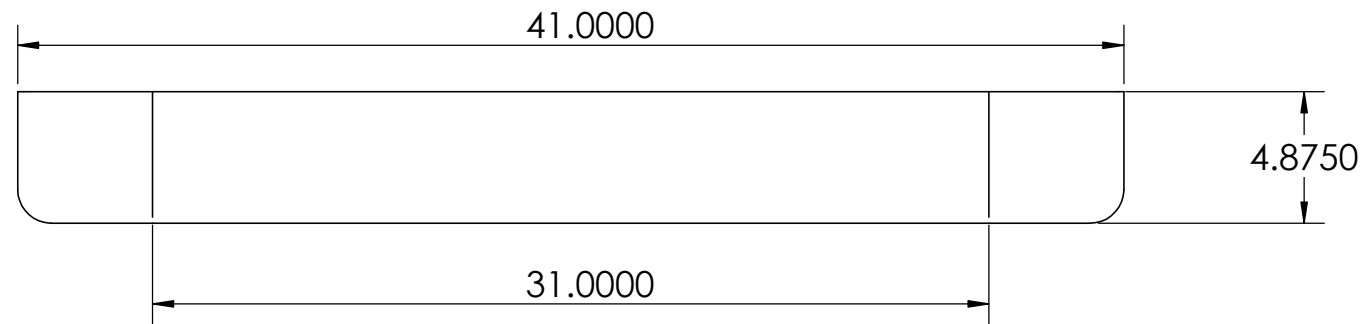

PROPRIETARY:
THE INFORMATION CONTAINED IN THIS DRAWING IS THE SOLE PROPERTY OF **SAFEPATH PRODUCTS**. ANY REPRODUCTION IN PART OR AS A WHOLE WITHOUT THE WRITTEN PERMISSION OF SAFEPATH PRODUCTS IS PROHIBITED.

CONTACTS:
SafePath Products:
1 800 497 2003
Support:
info@safepathproducts.com
Sales:
quote@safepathproducts.com

RAMP MODEL:		MRAEZ 0050
RAMP HEIGHT:		3/4 INCH
LAST UPDATE:	8/17/20	UNLESS OTHERWISE SPECIFIED: DIMENSIONS ARE IN INCHES