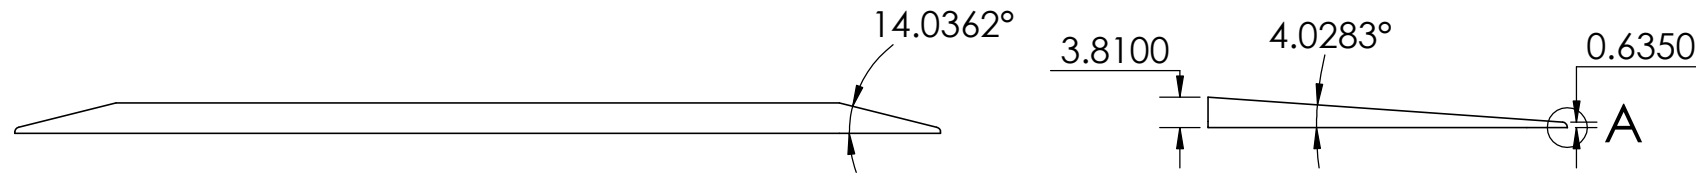

DETAIL A
SCALE 1 : 1