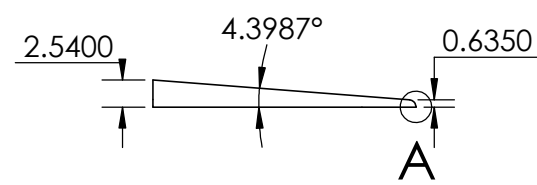

PROPRIETARY:
THE INFORMATION CONTAINED IN THIS DRAWING IS THE SOLE PROPERTY OF **SAFEPATH PRODUCTS**. ANY REPRODUCTION IN PART OR AS A WHOLE WITHOUT THE WRITTEN PERMISSION OF SAFEPATH PRODUCTS IS PROHIBITED.

CONTACTS:
SafePath Products:
1 800 497 2003
Support:
info@safepathproducts.com
Sales:
quote@safepathproducts.com

RAMP MODEL:	MRAEZ 1150
RAMP HEIGHT:	2.54 CM
LAST UPDATE:	8/17/20
UNLESS OTHERWISE SPECIFIED: DIMENSIONS ARE IN CENTIMETERS