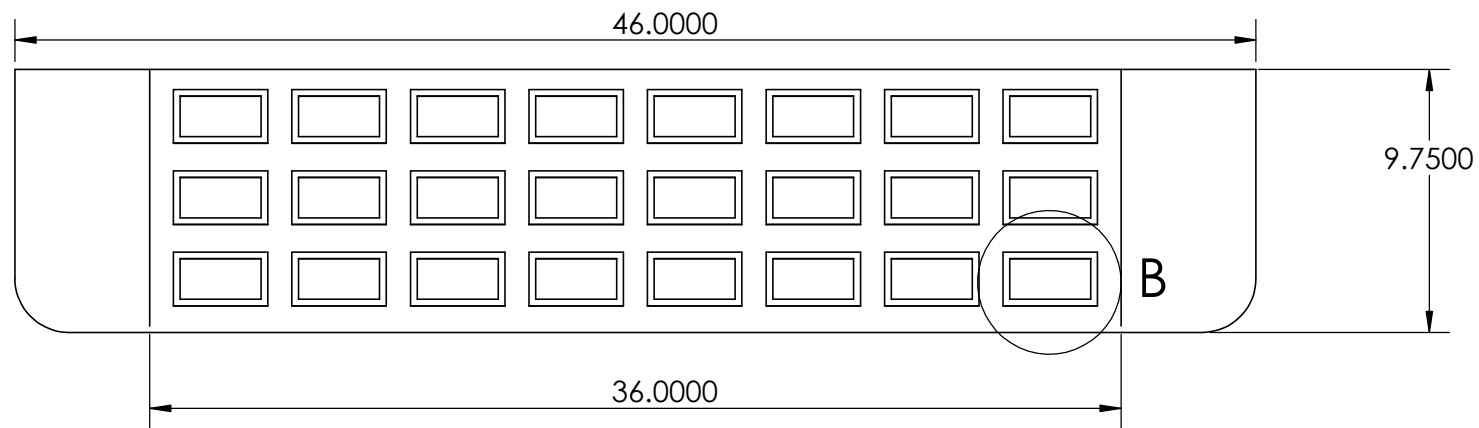

CONTACTS:
SafePath Products:
1 800 497 2003
Support:
info@safepathproducts.com
Sales:
quote@safepathproducts.com

RAMP MODEL:	MRAEZ 1150
RAMP HEIGHT:	2.54 CM
LAST UPDATE:	8/17/20
UNLESS OTHERWISE SPECIFIED: DIMENSIONS ARE IN CENTIMETERS	