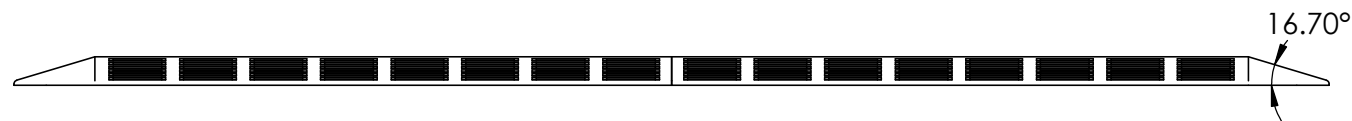

PROPRIETARY:
THE INFORMATION CONTAINED IN THIS DRAWING IS THE SOLE PROPERTY OF **SAFEPATH PRODUCTS**. ANY REPRODUCTION IN PART OR AS A WHOLE WITHOUT THE WRITTEN PERMISSION OF SAFEPATH PRODUCTS IS PROHIBITED.

CONTACTS:
SafePath Products:
1 800 497 2003
Support:
info@safepathproducts.com
Sales:
quote@safepathproducts.com

RAMP MODEL:	MRAEZ 1540
RAMP HEIGHT:	1.75 INCH
LAST UPDATE:	11/5/20

UNLESS OTHERWISE SPECIFIED:
DIMENSIONS ARE IN **INCHES**