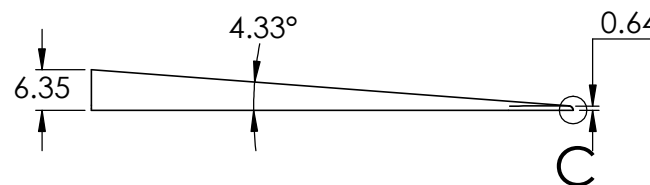

PROPRIETARY:
THE INFORMATION CONTAINED IN THIS DRAWING IS THE SOLE PROPERTY OF **SAFEPATH PRODUCTS**. ANY REPRODUCTION IN PART OR AS A WHOLE WITHOUT THE WRITTEN PERMISSION OF SAFEPATH PRODUCTS IS PROHIBITED.

CONTACTS:
SafePath Products:
1 800 497 2003
Support:
info@safepathproducts.com
Sales:
quote@safepathproducts.com

RAMP MODEL:		MRAEZ 2170
RAMP HEIGHT:		6.35 CM
LAST UPDATE:	11/5/20	UNLESS OTHERWISE SPECIFIED: DIMENSIONS ARE IN CENTIMETERS