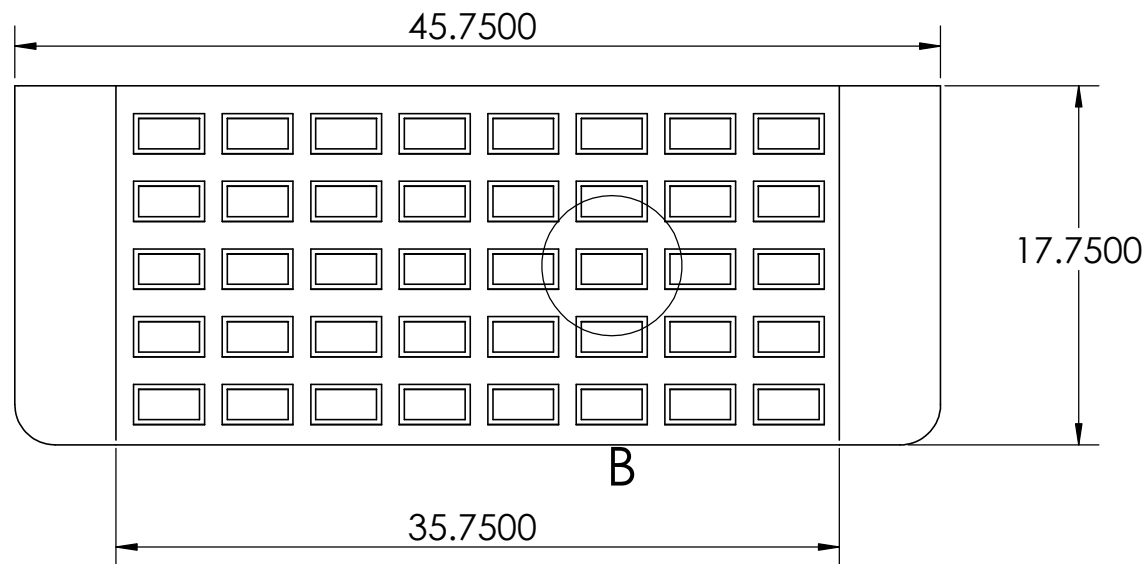

DETAIL B
SCALE 1 : 4