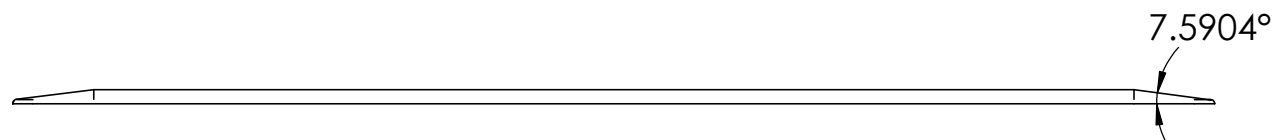

DETAIL A
SCALE 1 : 1