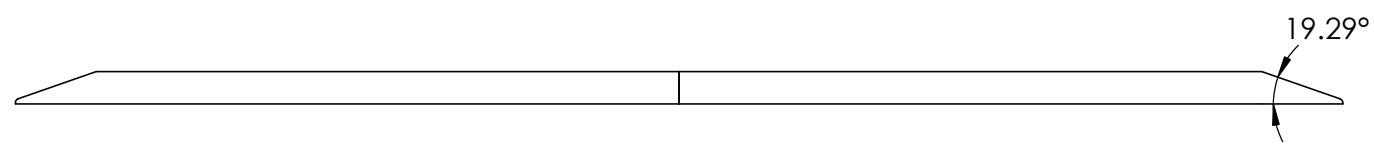

PROPRIETARY:
THE INFORMATION CONTAINED IN THIS DRAWING IS THE SOLE PROPERTY OF SAFEPATH PRODUCTS. ANY REPRODUCTION IN PART OR AS A WHOLE WITHOUT THE WRITTEN PERMISSION OF SAFEPATH PRODUCTS IS PROHIBITED.

CONTACTS:
SafePath Products:
1 800 497 2003
Support:
info@safepathproducts.com
Sales:
quote@safepathproducts.com

RAMP MODEL:	MRAEZ 2130
RAMP HEIGHT:	5.08 CM
LAST UPDATE:	11/10/20

UNLESS OTHERWISE SPECIFIED:
DIMENSIONS ARE IN **CENTIMETERS**