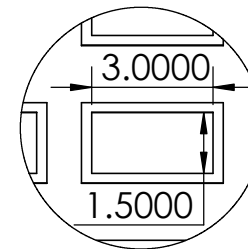

CONTACTS:
SafePath Products:
1 800 497 2003
Support:
info@safepathproducts.com
Sales:
quote@safepathproducts.com

RAMP MODEL:		MRAEZ 1510
RAMP HEIGHT:		4.44 CM
LAST UPDATE:	8/17/20	UNLESS OTHERWISE SPECIFIED: DIMENSIONS ARE IN CENTIMETERS