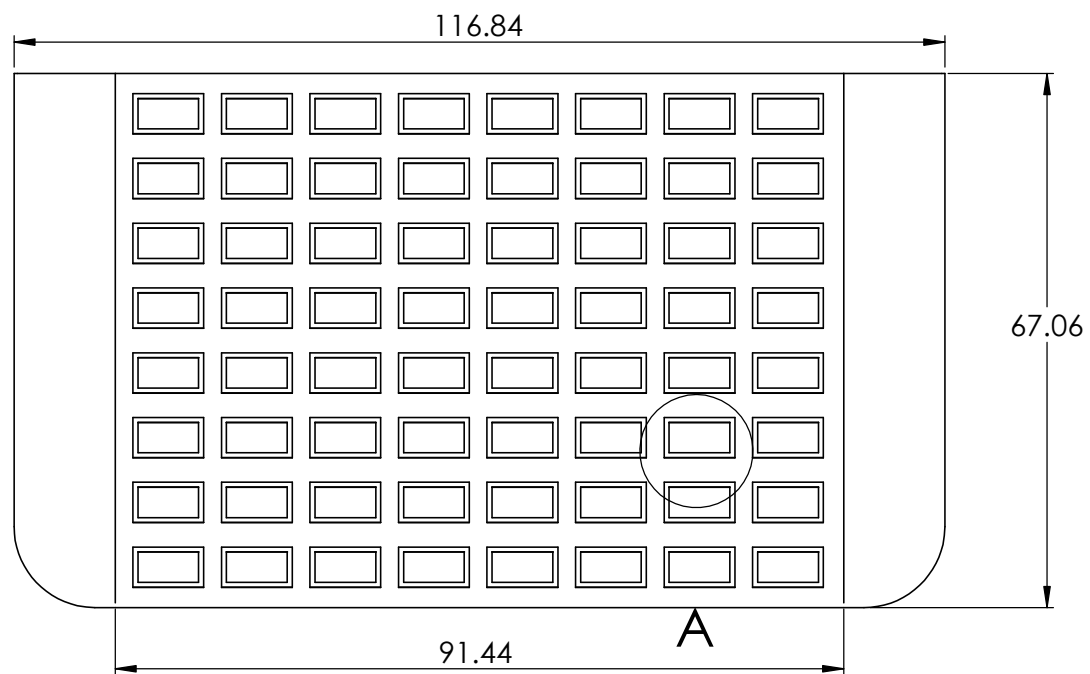

CONTACTS:
SafePath Products:
 1 800 497 2003
Support:
 info@safepathproducts.com
Sales:
 quote@safepathproducts.com

RAMP MODEL:	MRAEZ 2130
RAMP HEIGHT:	2 INCH
LAST UPDATE:	11/10/20

UNLESS OTHERWISE SPECIFIED:
DIMENSIONS ARE IN **INCHES**