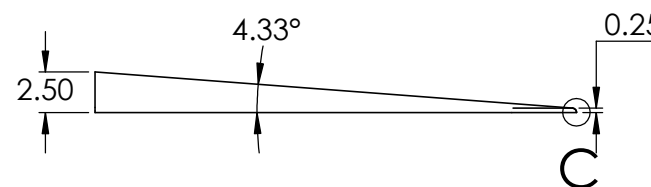

PROPRIETARY:
THE INFORMATION CONTAINED IN THIS DRAWING IS THE SOLE PROPERTY OF **SAFEPATH PRODUCTS**. ANY REPRODUCTION IN PART OR AS A WHOLE WITHOUT THE WRITTEN PERMISSION OF SAFEPATH PRODUCTS IS PROHIBITED.

CONTACTS:
SafePath Products:
1 800 497 2003
Support:
info@safepathproducts.com
Sales:
quote@safepathproducts.com

RAMP MODEL:		MRAEZ 2170
RAMP HEIGHT:		2.5 INCH
LAST UPDATE:	11/5/20	UNLESS OTHERWISE SPECIFIED: DIMENSIONS ARE IN INCHES