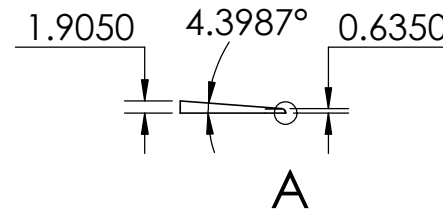

DETAIL A
SCALE 1 : 1