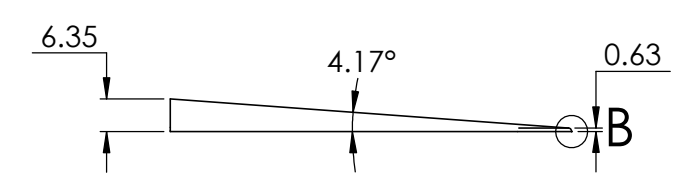

PROPRIETARY:
THE INFORMATION CONTAINED IN THIS DRAWING IS THE SOLE PROPERTY OF **SAFEPATH PRODUCTS**. ANY REPRODUCTION IN PART OR AS A WHOLE WITHOUT THE WRITTEN PERMISSION OF SAFEPATH PRODUCTS IS PROHIBITED.

CONTACTS:
SafePath Products:
1 800 497 2003
Support:
info@safepathproducts.com
Sales:
quote@safepathproducts.com

RAMP MODEL:		MRAEZ 2180
RAMP HEIGHT:		6.35 CM
LAST UPDATE:	11/5/20	UNLESS OTHERWISE SPECIFIED: DIMENSIONS ARE IN CENTIMETERS