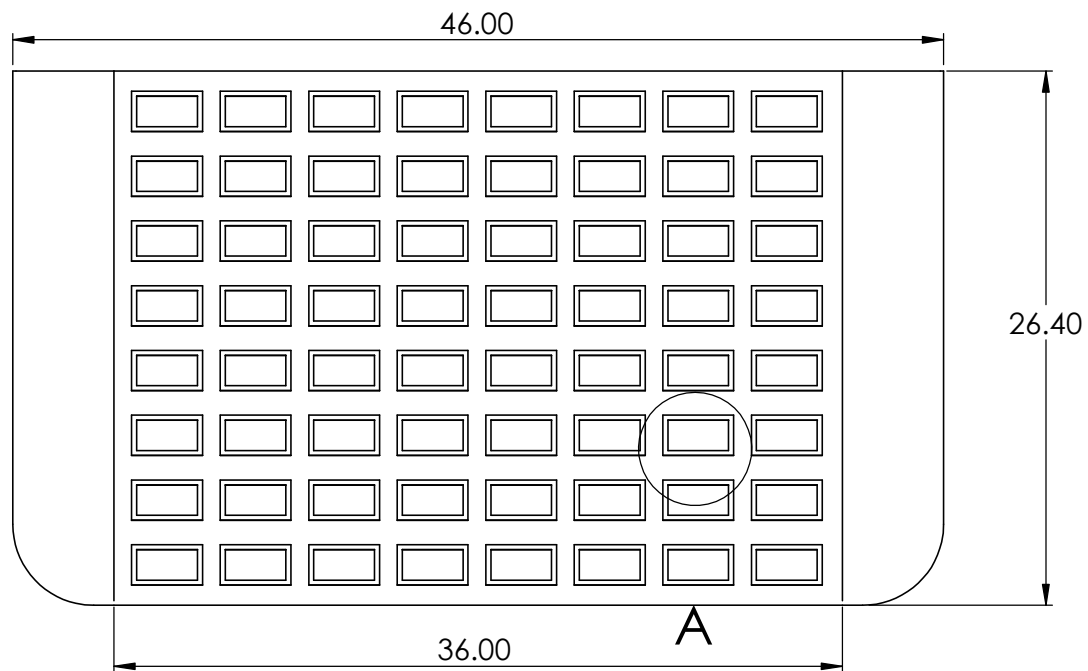

CONTACTS:
SafePath Products:
1 800 497 2003
Support:
info@safepathproducts.com
Sales:
quote@safepathproducts.com

RAMP MODEL:	MRAEZ 2150
RAMP HEIGHT:	5.72 CM
LAST UPDATE:	11/5/20
UNLESS OTHERWISE SPECIFIED: DIMENSIONS ARE IN CENTIMETERS	