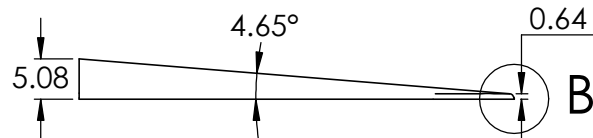

DETAIL B
SCALE 1 : 1