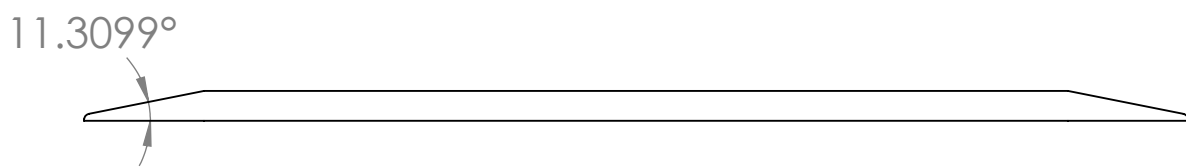

DETAIL C
SCALE 1 : 1