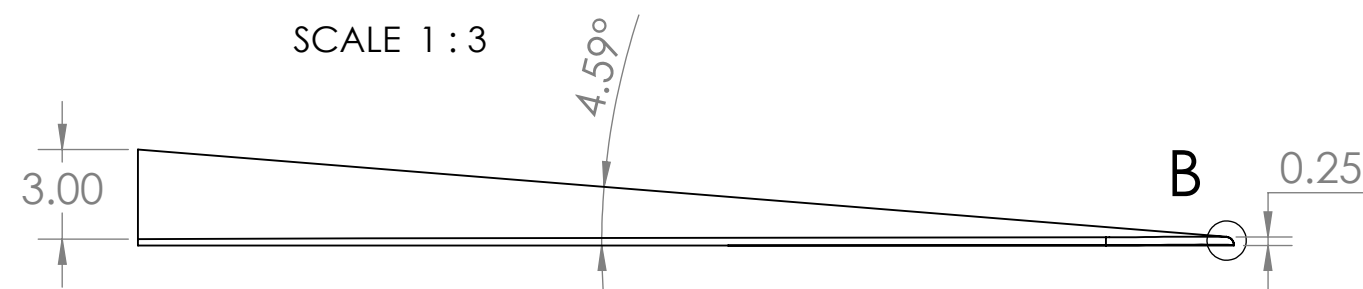

DETAIL A
SCALE 1 : 3

DETAIL B
SCALE 1 : 1

PROPRIETARY:
THE INFORMATION CONTAINED IN THIS DRAWING IS THE SOLE PROPERTY OF **SAFEPATH PRODUCTS**. ANY REPRODUCTION IN PART OR AS A WHOLE WITHOUT THE WRITTEN PERMISSION OF SAFEPATH PRODUCTS IS PROHIBITED.

CONTACTS:
SafePath Products:
1 800 497 2003
Support:
info@safepathproducts.com
Sales:
quote@safepathproducts.com

RAMP MODEL:	MRAEZ 2390
RAMP HEIGHT:	3 INCHES
LAST UPDATE:	11/12/20

UNLESS OTHERWISE SPECIFIED:
DIMENSIONS ARE IN **INCHES**