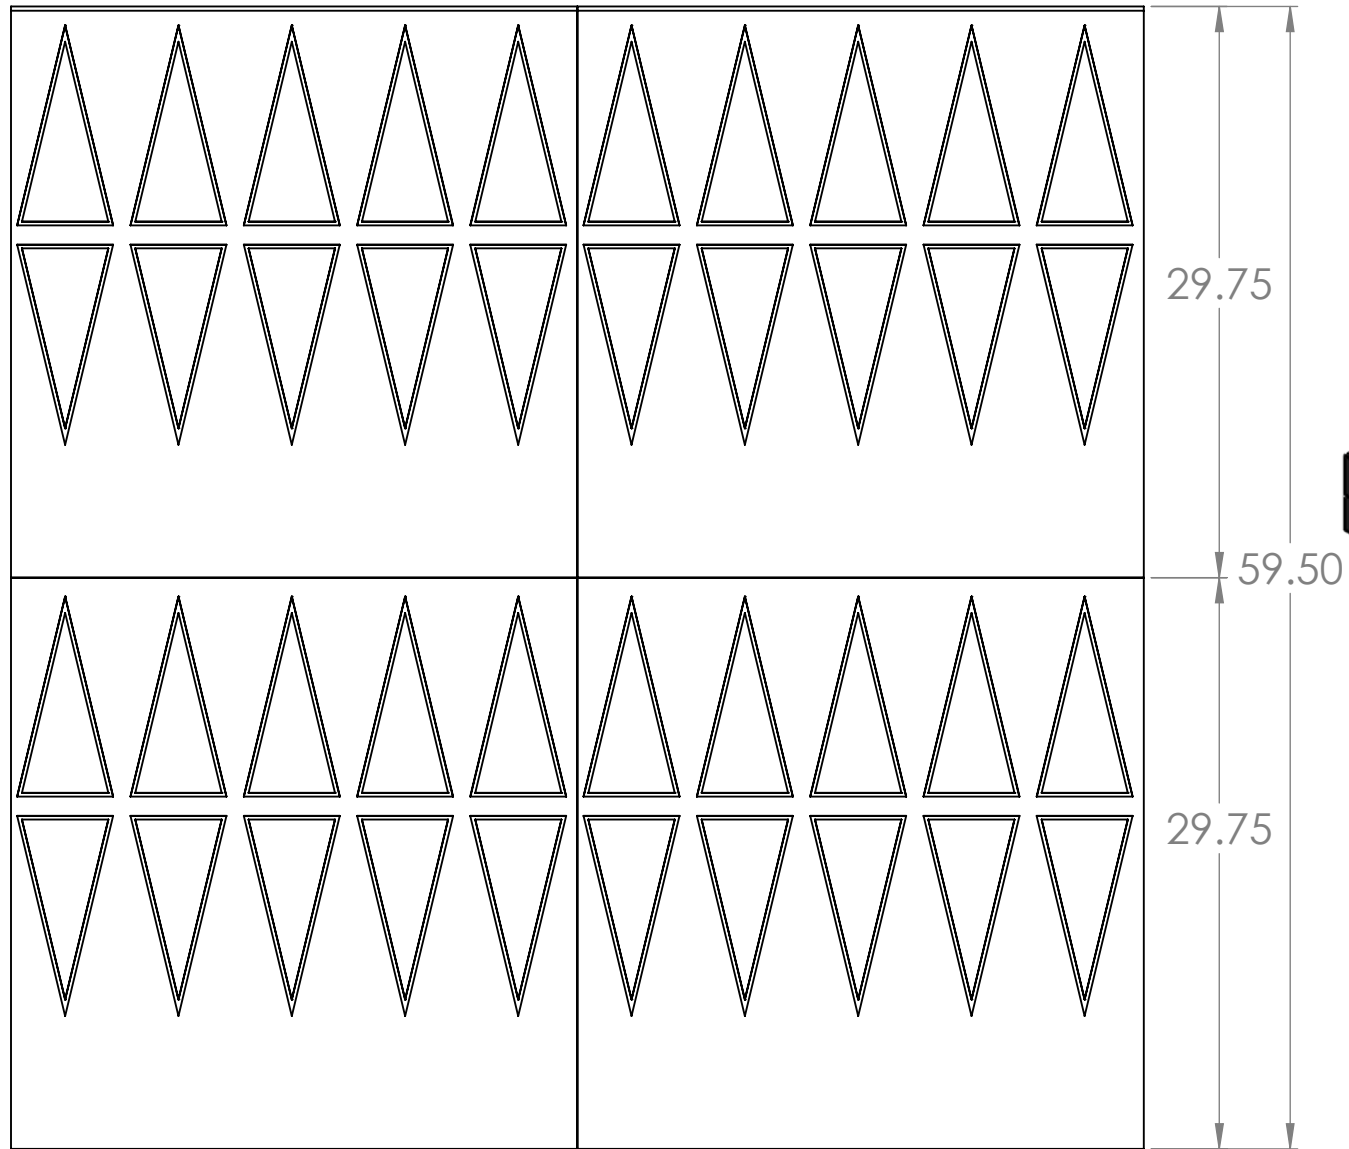

PROPRIETARY:
THE INFORMATION CONTAINED IN THIS DRAWING IS THE SOLE PROPERTY OF SAFEPATH PRODUCTS. ANY REPRODUCTION IN PART OR AS A WHOLE WITHOUT THE WRITTEN PERMISSION OF SAFEPATH PRODUCTS IS PROHIBITED.

CONTACTS:
SafePath Products:
1 800 497 2003
Support:
info@safepathproducts.com
Sales:
quote@safepathproducts.com

RAMP MODEL:	SRR 2525
RAMP HEIGHT:	5.25 INCH
LAST UPDATE:	11/10/20
UNLESS OTHERWISE SPECIFIED: DIMENSIONS ARE IN INCHES