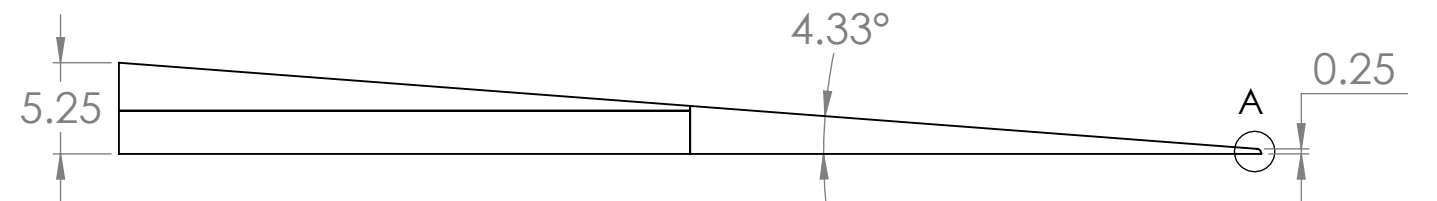

PROPRIETARY:
THE INFORMATION CONTAINED IN THIS DRAWING IS THE SOLE PROPERTY OF SAFEPATH PRODUCTS. ANY REPRODUCTION IN PART OR AS A WHOLE WITHOUT THE WRITTEN PERMISSION OF SAFEPATH PRODUCTS IS PROHIBITED.

CONTACTS:
SafePath Products:
1 800 497 2003
Support:
info@safepathproducts.com
Sales:
quote@safepathproducts.com

RAMP MODEL:	SRR 2525
RAMP HEIGHT:	5.25 INCH
LAST UPDATE:	11/10/20
UNLESS OTHERWISE SPECIFIED: DIMENSIONS ARE IN INCHES