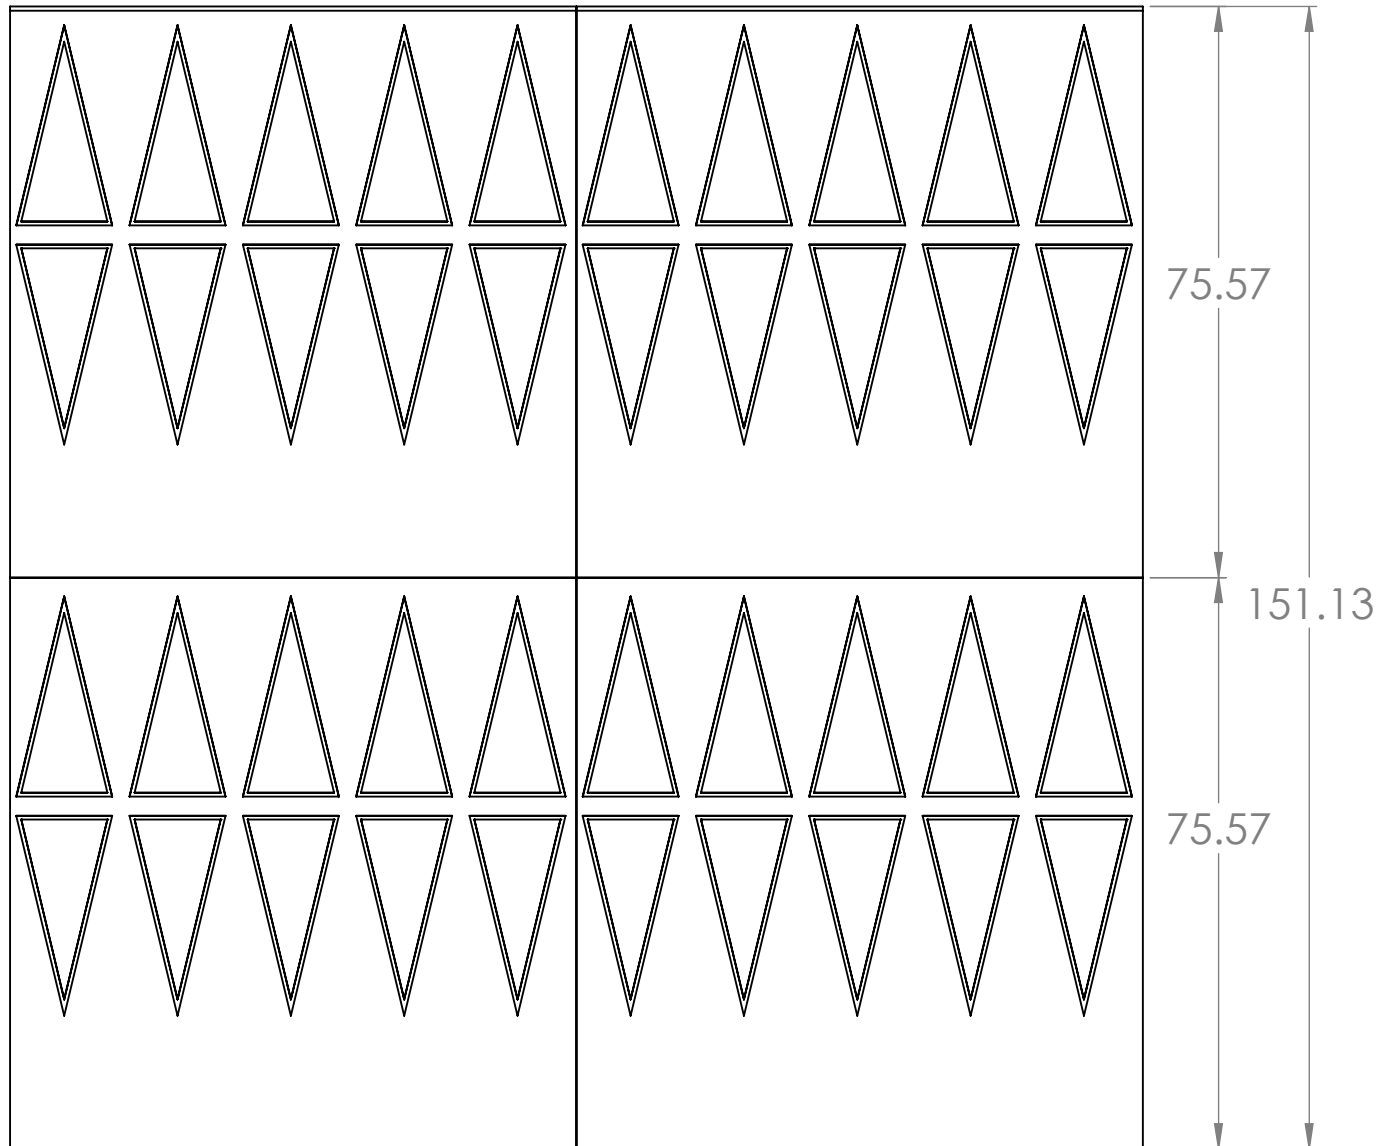

PROPRIETARY:
THE INFORMATION CONTAINED IN THIS DRAWING IS THE SOLE PROPERTY OF **SAFE PATH PRODUCTS**. ANY REPRODUCTION IN PART OR AS A WHOLE WITHOUT THE WRITTEN PERMISSION OF SAFE PATH PRODUCTS IS PROHIBITED.

CONTACTS:
SafePath Products:
1 800 497 2003
Support:
info@safepathproducts.com
Sales:
quote@safepathproducts.com

RAMP MODEL:	SRR 2525
RAMP HEIGHT:	13.34 CENTIMETER
LAST UPDATE:	11/10/20
UNLESS OTHERWISE SPECIFIED: DIMENSIONS ARE IN CENTIMETERS