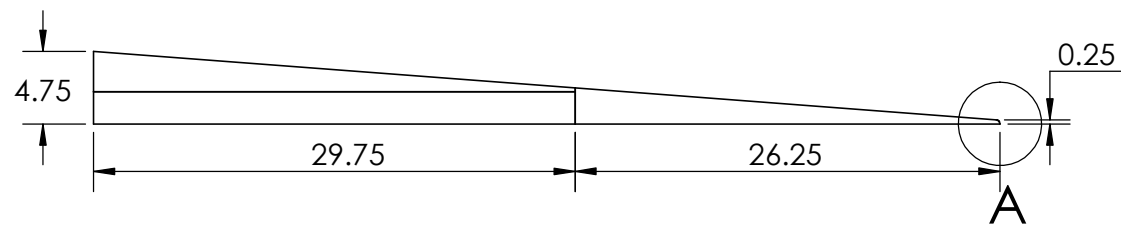

PROPRIETARY:
THE INFORMATION CONTAINED IN THIS DRAWING IS THE SOLE PROPERTY OF **SAFEPATH PRODUCTS**. ANY REPRODUCTION IN PART OR AS A WHOLE WITHOUT THE WRITTEN PERMISSION OF SAFEPATH PRODUCTS IS PROHIBITED.

CONTACTS:
SafePath Products:
1 800 497 2003
Support:
info@safepathproducts.com
Sales:
quote@safepathproducts.com

RAMP MODEL:		SRR 2475
RAMP HEIGHT:		4.75 INCHES
LAST UPDATE:	11/12/20	UNLESS OTHERWISE SPECIFIED: DIMENSIONS ARE IN INCHES