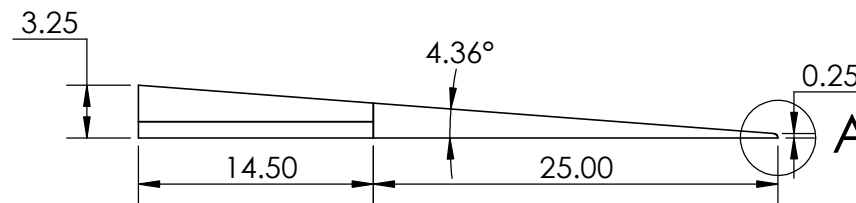

DETAIL A
SCALE 1 : 1