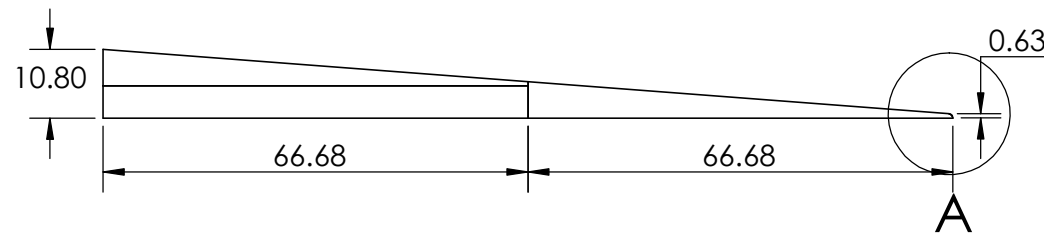

PROPRIETARY:
THE INFORMATION CONTAINED IN THIS DRAWING IS THE SOLE PROPERTY OF **SAFEPATH PRODUCTS**. ANY REPRODUCTION IN PART OR AS A WHOLE WITHOUT THE WRITTEN PERMISSION OF SAFEPATH PRODUCTS IS PROHIBITED.

CONTACTS:
SafePath Products:
1 800 497 2003
Support:
info@safepathproducts.com
Sales:
quote@safepathproducts.com

RAMP MODEL:	SRR 2425
RAMP HEIGHT:	10.80 CM
LAST UPDATE:	9/17/20
UNLESS OTHERWISE SPECIFIED: DIMENSIONS ARE IN CENTIMETERS