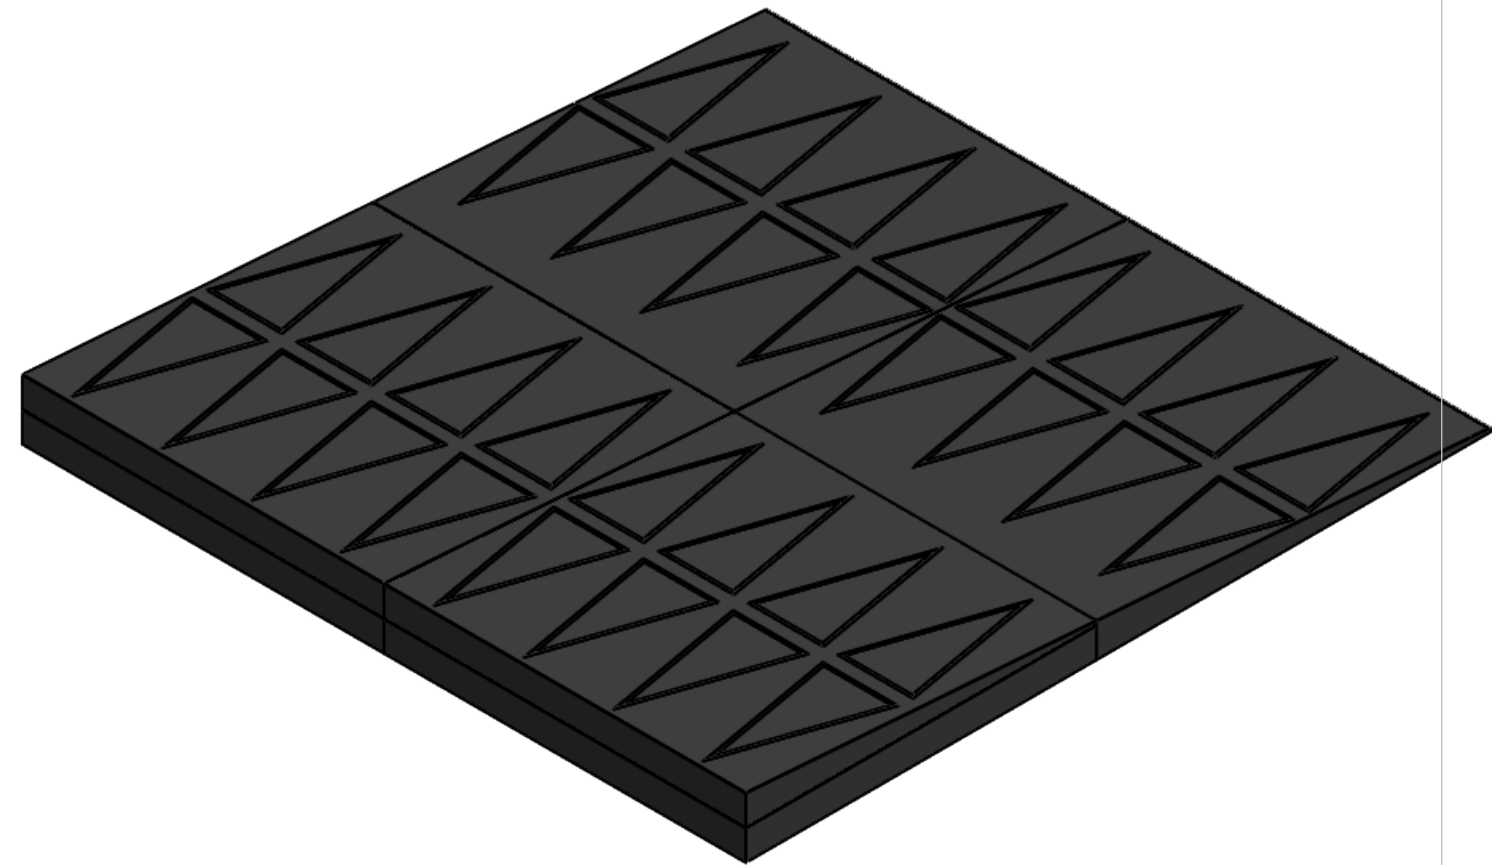

PROPRIETARY:
THE INFORMATION CONTAINED IN THIS DRAWING IS THE SOLE PROPERTY OF **SAFEPATH PRODUCTS**. ANY REPRODUCTION IN PART OR AS A WHOLE WITHOUT THE WRITTEN PERMISSION OF SAFEPATH PRODUCTS IS PROHIBITED.

CONTACTS:
SafePath Products:
1 800 497 2003
Support:
info@safepathproducts.com
Sales:
quote@safepathproducts.com

RAMP MODEL:		SRR 2400
RAMP HEIGHT:		10.16 CENTIMETERS
LAST UPDATE:	11/10/20	UNLESS OTHERWISE SPECIFIED: DIMENSIONS ARE IN CENTIMETERS