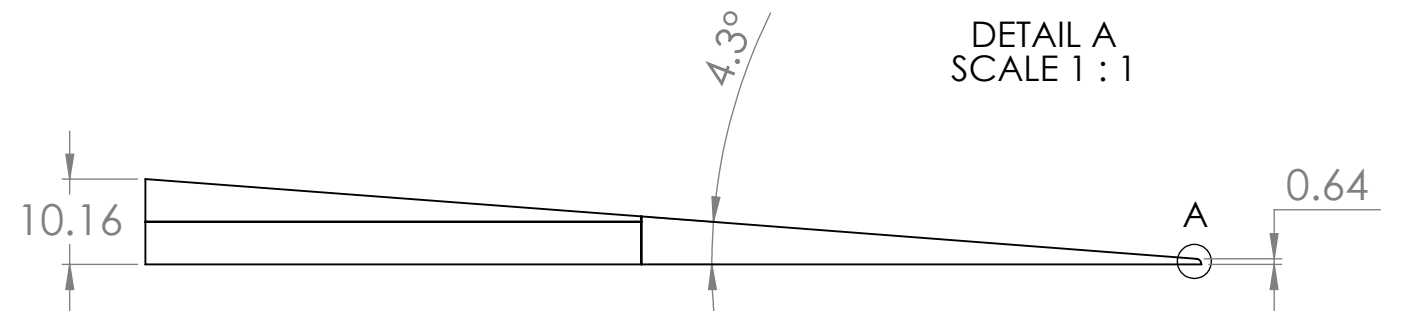

PROPRIETARY:
THE INFORMATION CONTAINED IN THIS DRAWING IS THE SOLE PROPERTY OF **SAFEPATH PRODUCTS**. ANY REPRODUCTION IN PART OR AS A WHOLE WITHOUT THE WRITTEN PERMISSION OF SAFEPATH PRODUCTS IS PROHIBITED.

CONTACTS:
SafePath Products:
1 800 497 2003
Support:
info@safepathproducts.com
Sales:
quote@safepathproducts.com

RAMP MODEL:		SRR 2400
RAMP HEIGHT:		10.16 CENTIMETERS
LAST UPDATE:	11/10/20	UNLESS OTHERWISE SPECIFIED: DIMENSIONS ARE IN CENTIMETERS