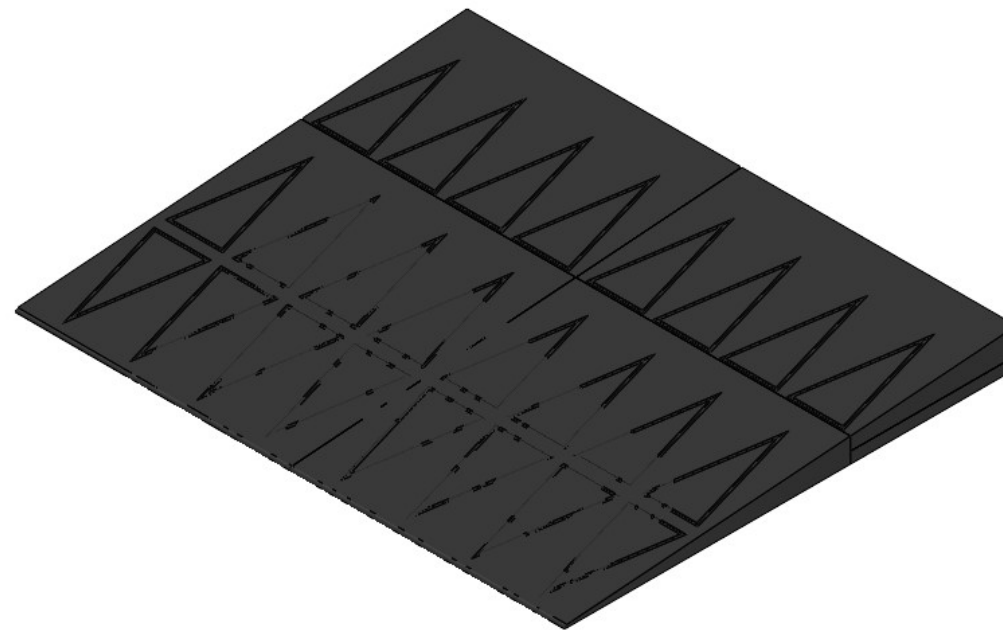

DETAIL A
SCALE 1 : 1