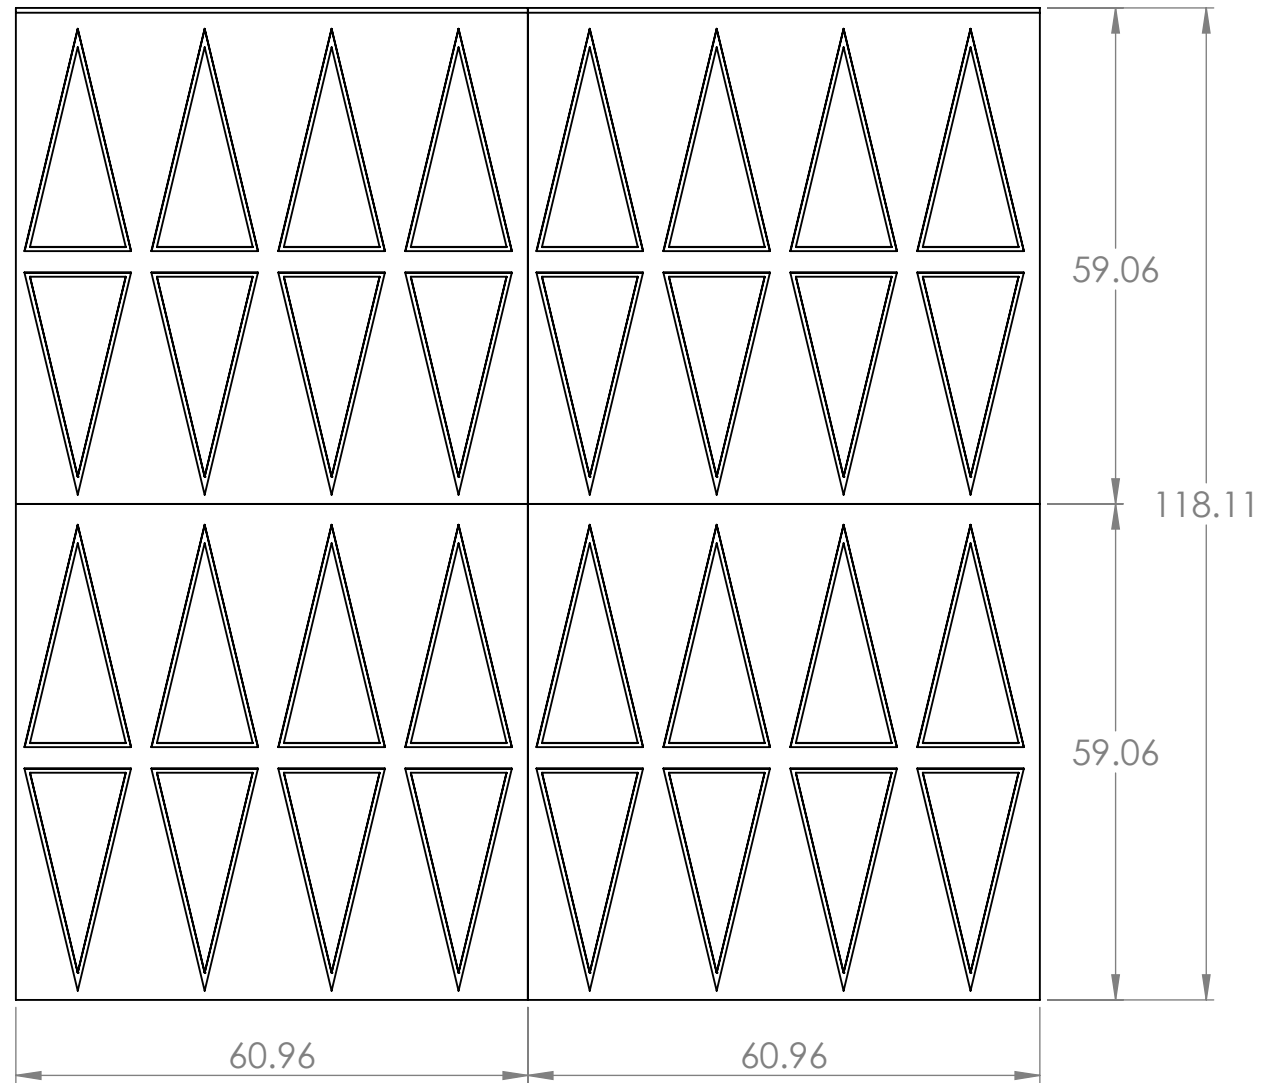

PROPRIETARY:
THE INFORMATION CONTAINED IN THIS DRAWING IS THE SOLE PROPERTY OF SAFEPATH PRODUCTS. ANY REPRODUCTION IN PART OR AS A WHOLE WITHOUT THE WRITTEN PERMISSION OF SAFEPATH PRODUCTS IS PROHIBITED.

CONTACTS:
SafePath Products:
1 800 497 2003
Support:
info@safepathproducts.com
Sales:
quote@safepathproducts.com

RAMP MODEL:	SRR 2375
RAMP HEIGHT:	9.53 CENTIMETERS
LAST UPDATE:	11/10/20
UNLESS OTHERWISE SPECIFIED: DIMENSIONS ARE IN CENTIMETERS