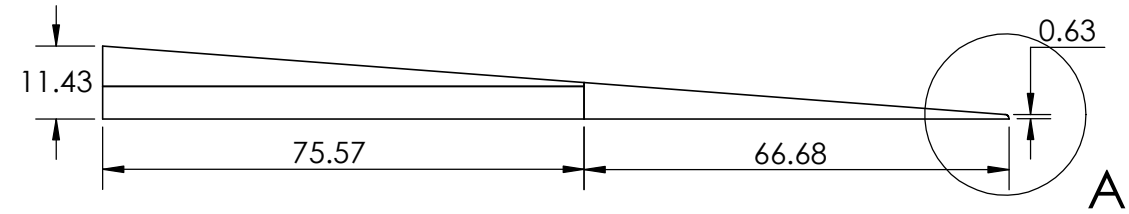

PROPRIETARY:
THE INFORMATION CONTAINED IN THIS DRAWING IS THE SOLE PROPERTY OF **SAFEPATH PRODUCTS**. ANY REPRODUCTION IN PART OR AS A WHOLE WITHOUT THE WRITTEN PERMISSION OF SAFEPATH PRODUCTS IS PROHIBITED.

CONTACTS:
SafePath Products:
1 800 497 2003
Support:
info@safepathproducts.com
Sales:
quote@safepathproducts.com

RAMP MODEL:		SRR 2450
RAMP HEIGHT:		11.43 CM
LAST UPDATE:	11/12/20	UNLESS OTHERWISE SPECIFIED: DIMENSIONS ARE IN CENTIMETERS