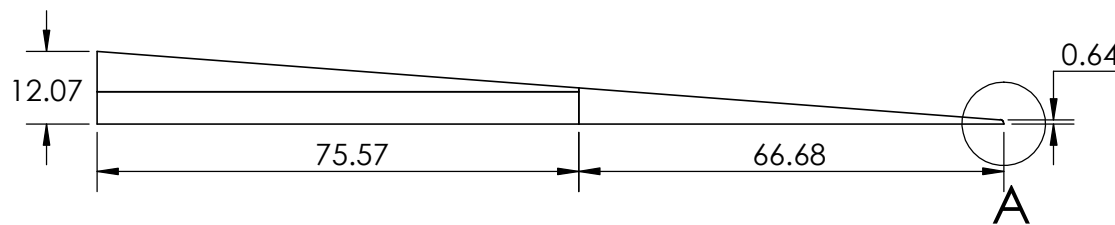

PROPRIETARY:
THE INFORMATION CONTAINED IN THIS DRAWING IS THE SOLE PROPERTY OF **SAFEPATH PRODUCTS**. ANY REPRODUCTION IN PART OR AS A WHOLE WITHOUT THE WRITTEN PERMISSION OF SAFEPATH PRODUCTS IS PROHIBITED.

CONTACTS:
SafePath Products:
1 800 497 2003
Support:
info@safepathproducts.com
Sales:
quote@safepathproducts.com

RAMP MODEL:	SRR 2475
RAMP HEIGHT:	12.07 CM
LAST UPDATE:	11/12/20

UNLESS OTHERWISE SPECIFIED:
DIMENSIONS ARE IN **CENTIMETERS**