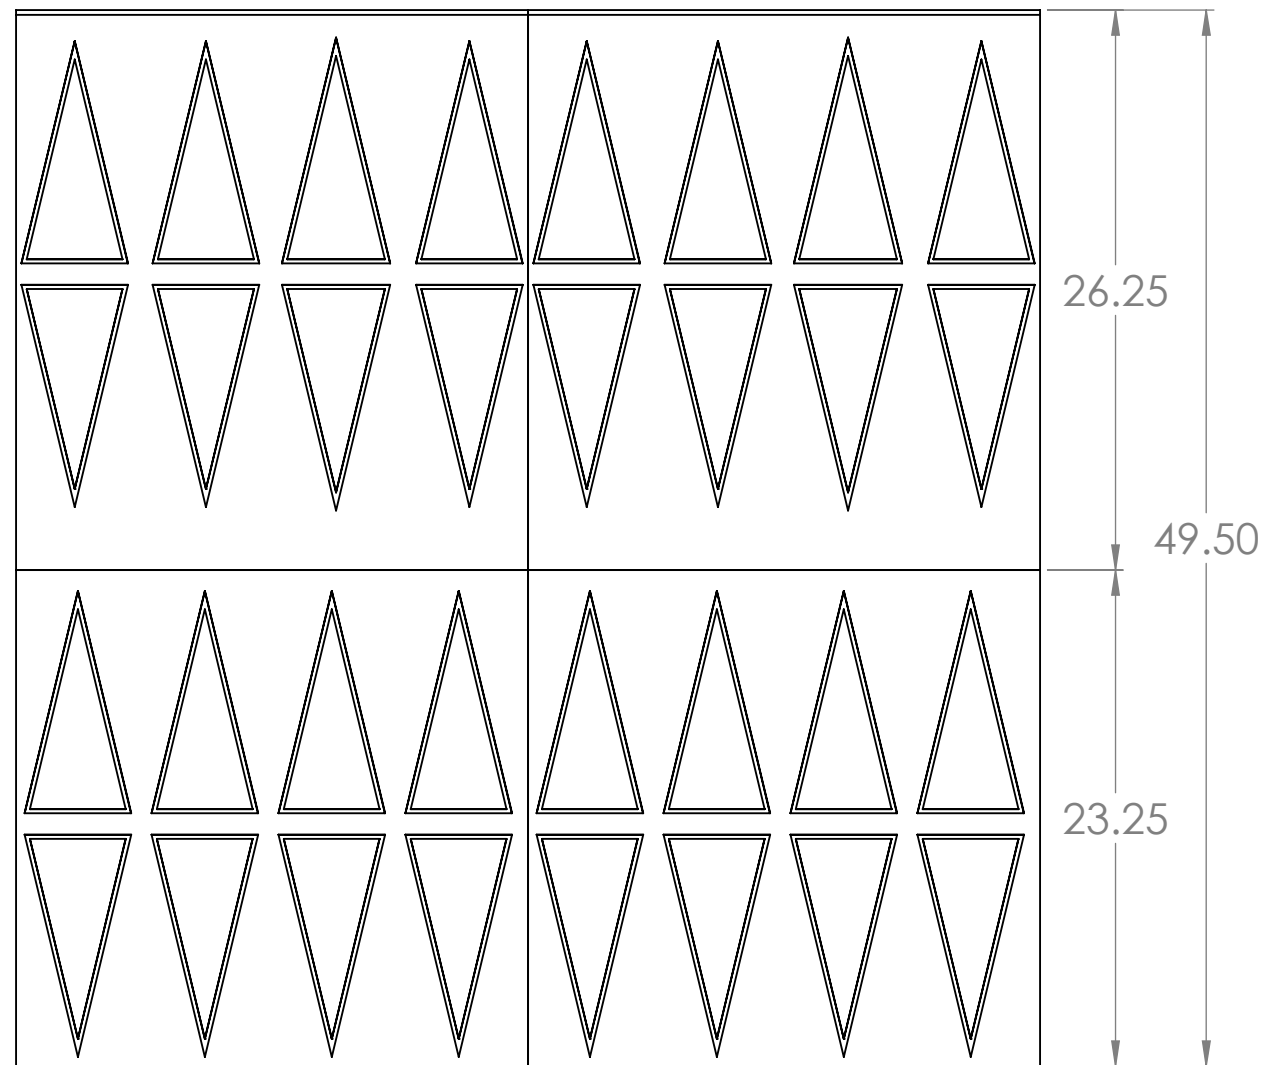

PROPRIETARY:
THE INFORMATION CONTAINED IN THIS DRAWING IS THE SOLE PROPERTY OF **SAFEPATH PRODUCTS**. ANY REPRODUCTION IN PART OR AS A WHOLE WITHOUT THE WRITTEN PERMISSION OF SAFEPATH PRODUCTS IS PROHIBITED.

CONTACTS:
SafePath Products:
1 800 497 2003
Support:
info@safepathproducts.com
Sales:
quote@safepathproducts.com

RAMP MODEL:	SRR 2400
RAMP HEIGHT:	4.00 INCHES
LAST UPDATE:	11/10/20
UNLESS OTHERWISE SPECIFIED: DIMENSIONS ARE IN INCHES