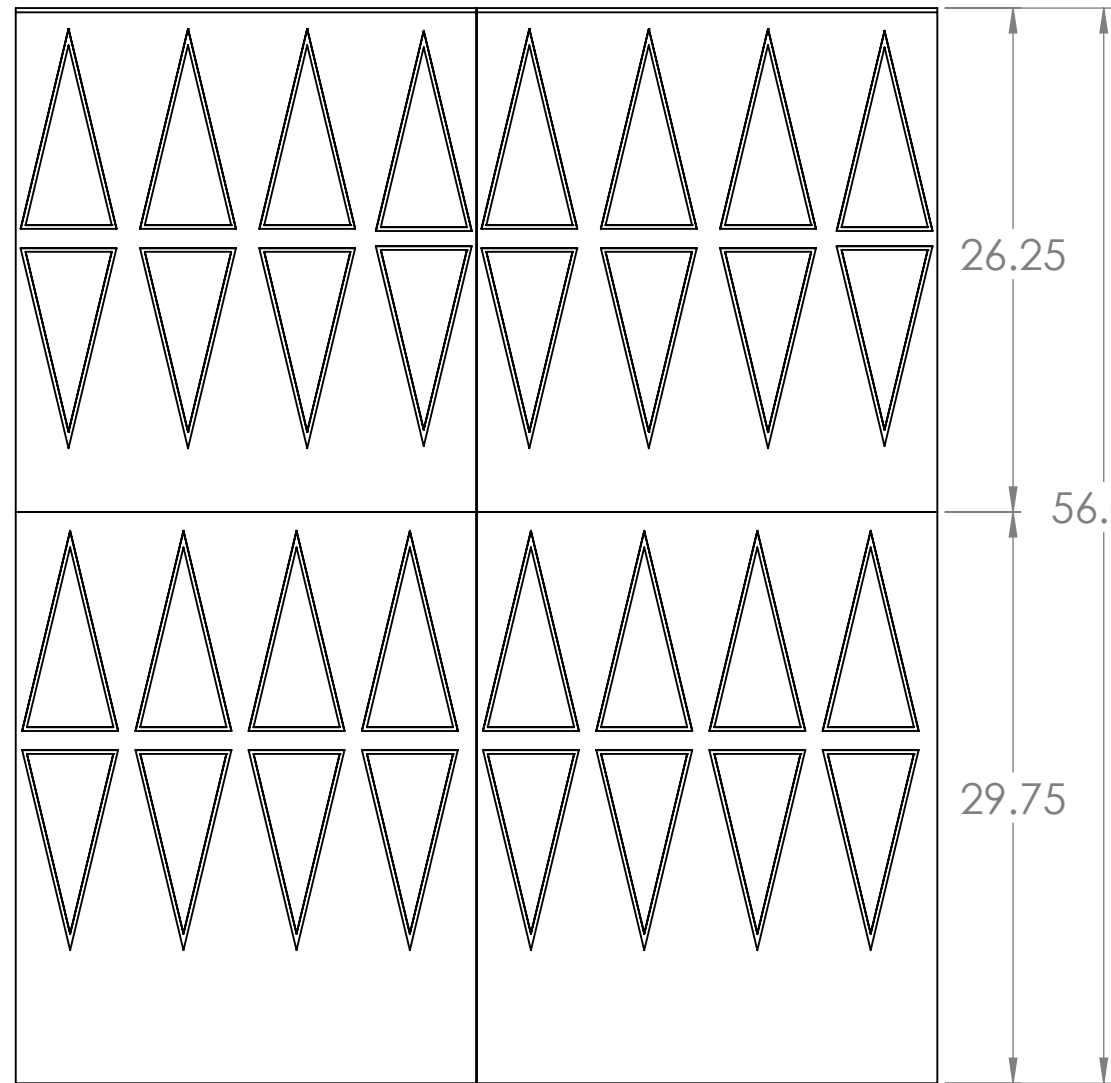

PROPRIETARY:
THE INFORMATION CONTAINED IN THIS DRAWING IS THE SOLE PROPERTY OF SAFEPATH PRODUCTS. ANY REPRODUCTION IN PART OR AS A WHOLE WITHOUT THE WRITTEN PERMISSION OF SAFEPATH PRODUCTS IS PROHIBITED.

CONTACTS:
SafePath Products:
1 800 497 2003
Support:
info@safepathproducts.com
Sales:
quote@safepathproducts.com

RAMP MODEL:
RAMP HEIGHT:
LAST UPDATE: 11/10/20

SRR 2500
5 INCHES
UNLESS OTHERWISE SPECIFIED:
DIMENSIONS ARE IN **INCHES**