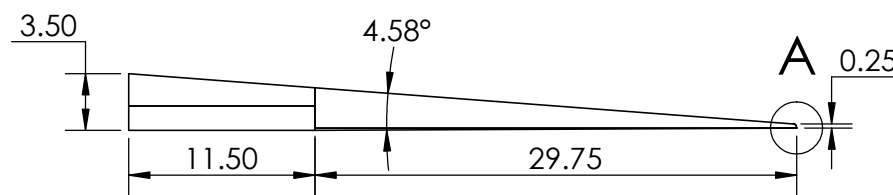

PROPRIETARY:
THE INFORMATION CONTAINED IN THIS DRAWING IS THE SOLE PROPERTY OF SAFEPATH PRODUCTS. ANY REPRODUCTION IN PART OR AS A WHOLE WITHOUT THE WRITTEN PERMISSION OF SAFEPATH PRODUCTS IS PROHIBITED.

CONTACTS:
SafePath Products:
1 800 497 2003
Support:
info@safepathproducts.com
Sales:
quote@safepathproducts.com

RAMP MODEL:	SSR 2350
RAMP HEIGHT:	3.5 INCH
LAST UPDATE:	11/10/20

UNLESS OTHERWISE SPECIFIED:
DIMENSIONS ARE IN **INCHES**