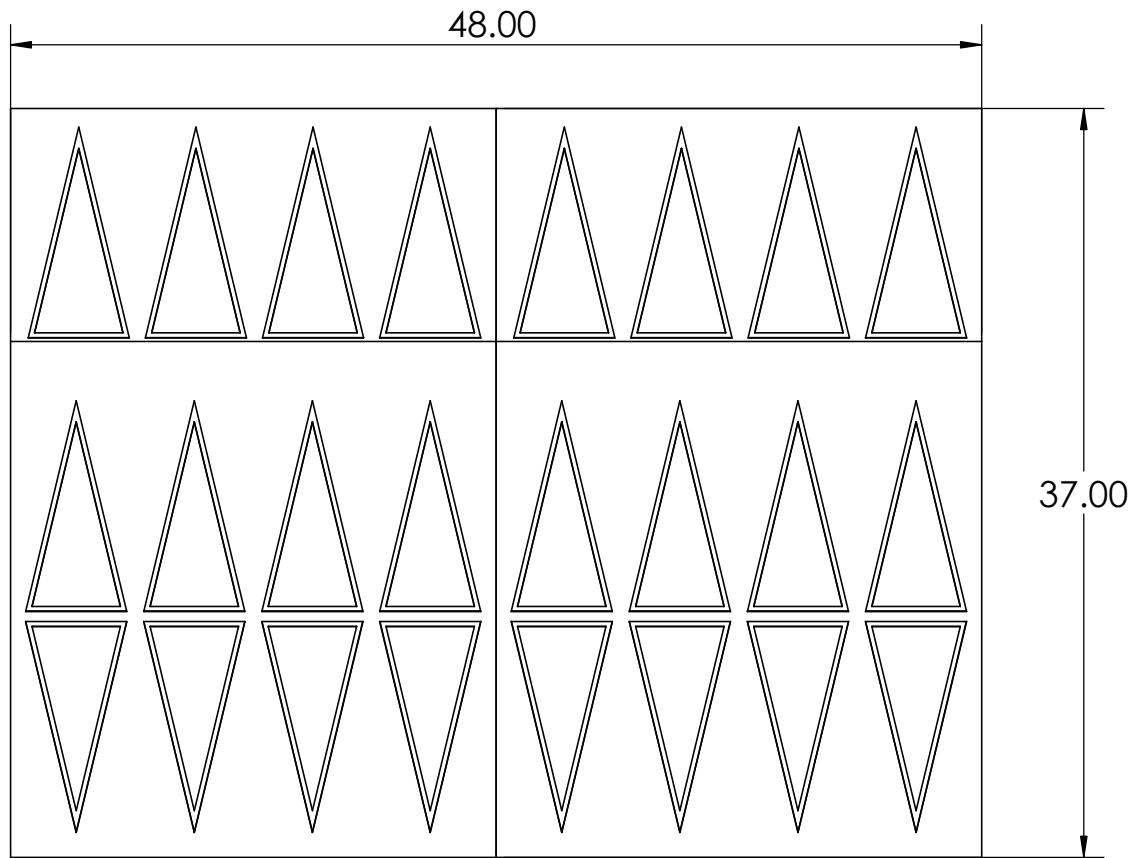

DETAIL A

SCALE 1 : 1

**PROPRIETARY:**  
 THE INFORMATION CONTAINED IN THIS DRAWING IS THE SOLE PROPERTY OF SAFEPATH PRODUCTS. ANY REPRODUCTION IN PART OR AS A WHOLE WITHOUT THE WRITTEN PERMISSION OF SAFEPATH PRODUCTS IS PROHIBITED.

**CONTACTS:**  
**SafePath Products:**  
 1 800 497 2003  
**Support:**  
 info@safepathproducts.com  
**Sales:**  
 quote@safepathproducts.com

RAMP MODEL:	SSR 2300
RAMP HEIGHT:	7.62 CM
LAST UPDATE:	8/17/20
UNLESS OTHERWISE SPECIFIED: DIMENSIONS ARE IN <b>CENTIMETERS</b>	