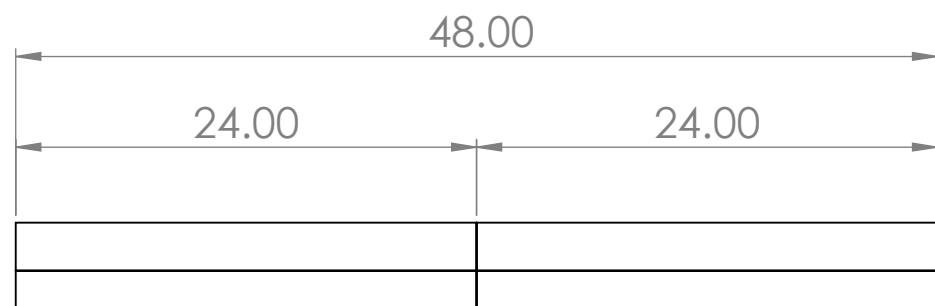

**CONTACTS:**  
**SafePath Products:**  
1 800 497 2003  
**Support:**  
info@safepathproducts.com  
**Sales:**  
quote@safepathproducts.com

RAMP MODEL:		SRR 2475
RAMP HEIGHT:		4.75 INCHES
LAST UPDATE:	11/12/20	UNLESS OTHERWISE SPECIFIED: DIMENSIONS ARE IN <b>INCHES</b>