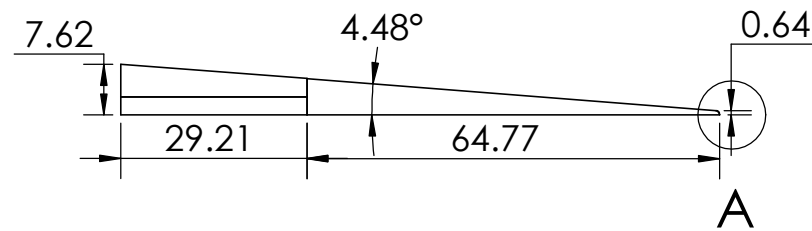

DETAIL A

SCALE 1 : 1

**PROPRIETARY:**  
 THE INFORMATION CONTAINED IN THIS DRAWING IS THE SOLE PROPERTY OF SAFEPATH PRODUCTS. ANY REPRODUCTION IN PART OR AS A WHOLE WITHOUT THE WRITTEN PERMISSION OF SAFEPATH PRODUCTS IS PROHIBITED.

**CONTACTS:**  
**SafePath Products:**  
 1 800 497 2003  
**Support:**  
 info@safepathproducts.com  
**Sales:**  
 quote@safepathproducts.com

RAMP MODEL:	SSR 2300
RAMP HEIGHT:	7.62 CM
LAST UPDATE:	8/17/20
UNLESS OTHERWISE SPECIFIED: DIMENSIONS ARE IN <b>CENTIMETERS</b>	