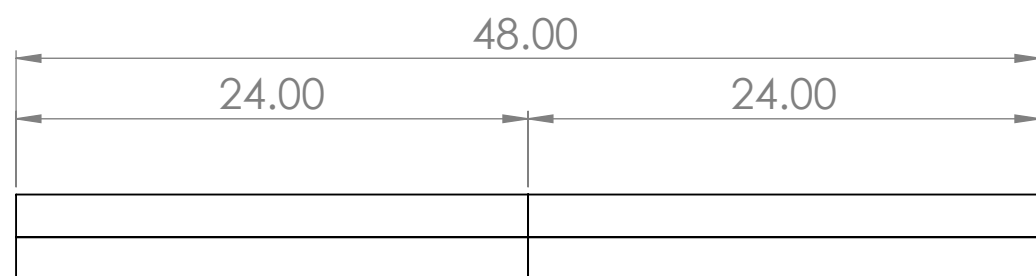

PROPRIETARY:
THE INFORMATION CONTAINED IN THIS DRAWING IS THE SOLE PROPERTY OF **SAFEPATH PRODUCTS**. ANY REPRODUCTION IN PART OR AS A WHOLE WITHOUT THE WRITTEN PERMISSION OF SAFEPATH PRODUCTS IS PROHIBITED.

CONTACTS:
SafePath Products:
1 800 497 2003
Support:
info@safepathproducts.com
Sales:
quote@safepathproducts.com

RAMP MODEL:	SRR 2400
RAMP HEIGHT:	4.00 INCHES
LAST UPDATE:	11/10/20
UNLESS OTHERWISE SPECIFIED: DIMENSIONS ARE IN INCHES