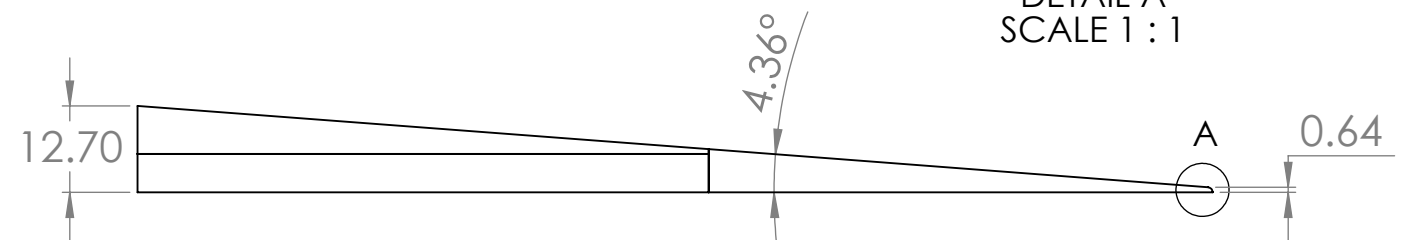

PROPRIETARY:
THE INFORMATION CONTAINED IN THIS DRAWING IS THE SOLE PROPERTY OF **SAFEPATH PRODUCTS**. ANY REPRODUCTION IN PART OR AS A WHOLE WITHOUT THE WRITTEN PERMISSION OF SAFEPATH PRODUCTS IS PROHIBITED.

CONTACTS:
SafePath Products:
1 800 497 2003
Support:
info@safepathproducts.com
Sales:
quote@safepathproducts.com

RAMP MODEL:	SRR 2500
RAMP HEIGHT:	12.7 CENTIMETERS
LAST UPDATE:	11/10/20
UNLESS OTHERWISE SPECIFIED: DIMENSIONS ARE IN CENTIMETERS