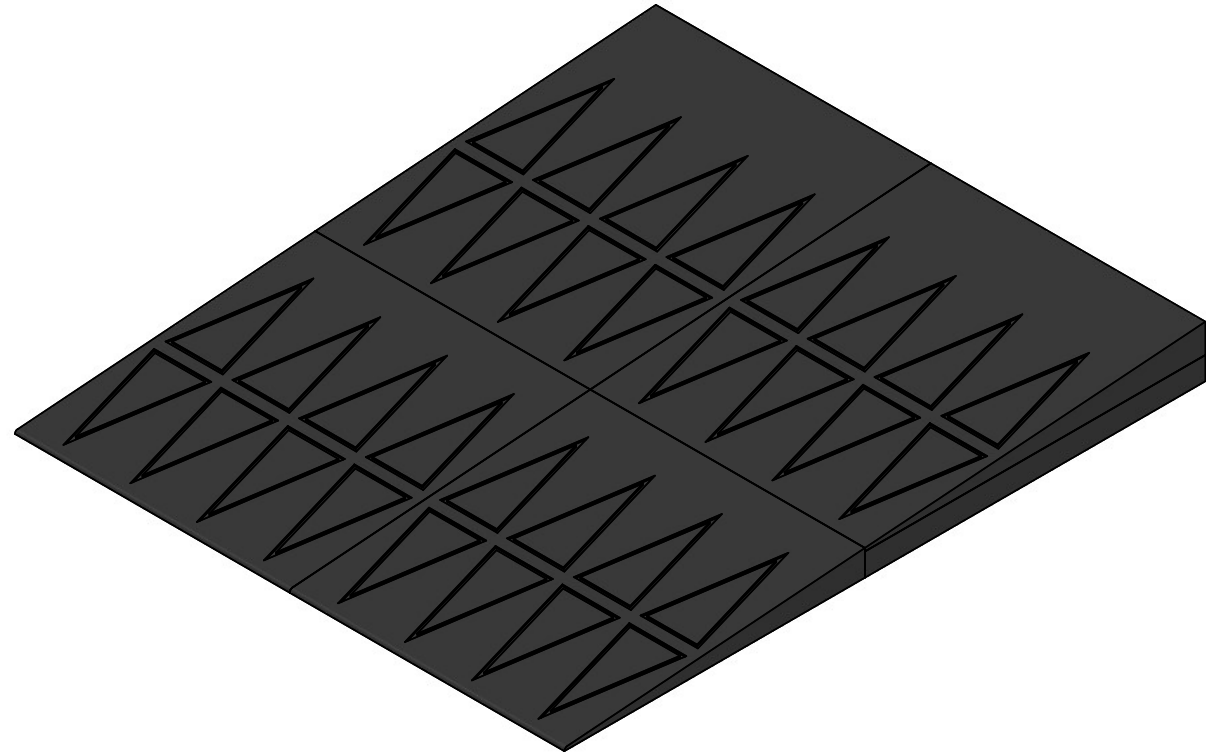

PROPRIETARY:
THE INFORMATION CONTAINED IN THIS DRAWING IS THE SOLE PROPERTY OF **SAFEPATH PRODUCTS**. ANY REPRODUCTION IN PART OR AS A WHOLE WITHOUT THE WRITTEN PERMISSION OF SAFEPATH PRODUCTS IS PROHIBITED.

CONTACTS:
SafePath Products:
1 800 497 2003
Support:
info@safepathproducts.com
Sales:
quote@safepathproducts.com

RAMP MODEL:		SRR 2475
RAMP HEIGHT:		4.75 INCHES
LAST UPDATE:	11/12/20	UNLESS OTHERWISE SPECIFIED: DIMENSIONS ARE IN INCHES