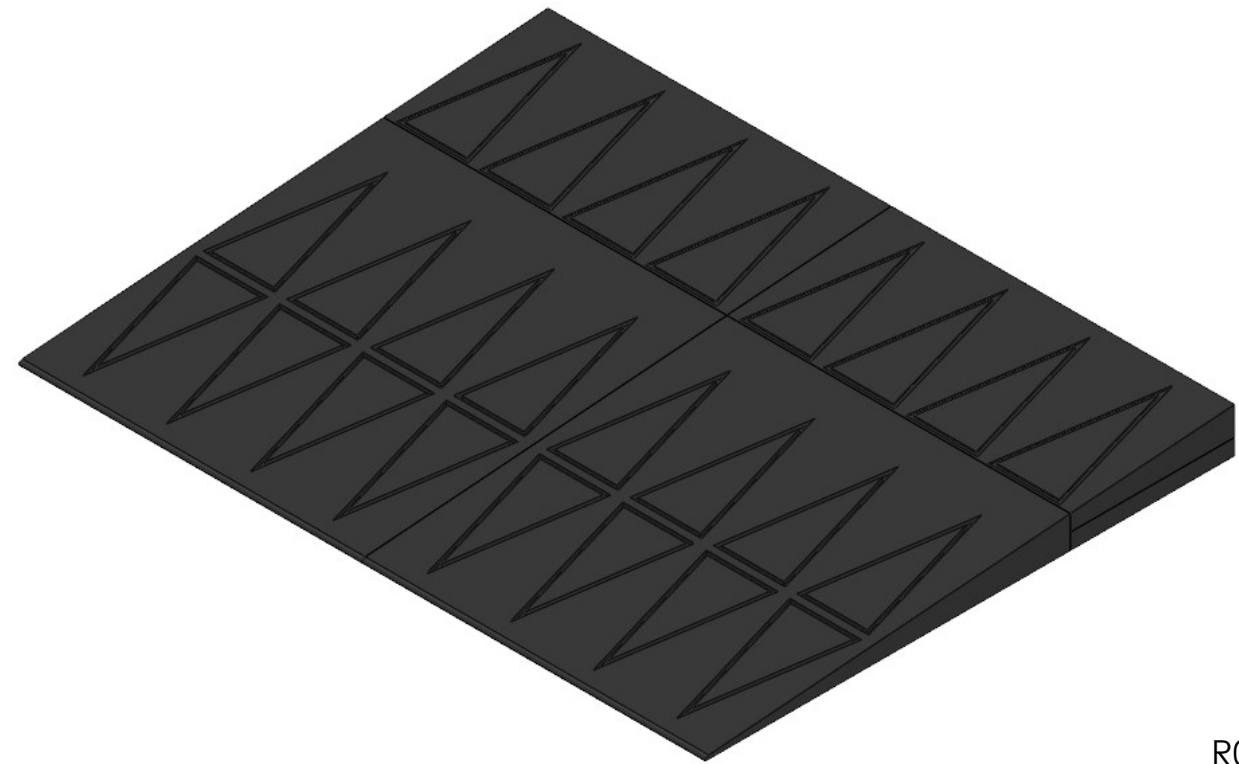

DETAIL A

SCALE 1 : 1

**PROPRIETARY:**  
 THE INFORMATION CONTAINED IN THIS DRAWING IS THE SOLE PROPERTY OF SAFEPATH PRODUCTS. ANY REPRODUCTION IN PART OR AS A WHOLE WITHOUT THE WRITTEN PERMISSION OF SAFEPATH PRODUCTS IS PROHIBITED.

**CONTACTS:**  
**SafePath Products:**  
 1 800 497 2003  
**Support:**  
 info@safepathproducts.com  
**Sales:**  
 quote@safepathproducts.com

RAMP MODEL:	SSR 2300
RAMP HEIGHT:	7.62 CM
LAST UPDATE:	8/17/20
UNLESS OTHERWISE SPECIFIED: DIMENSIONS ARE IN <b>CENTIMETERS</b>	