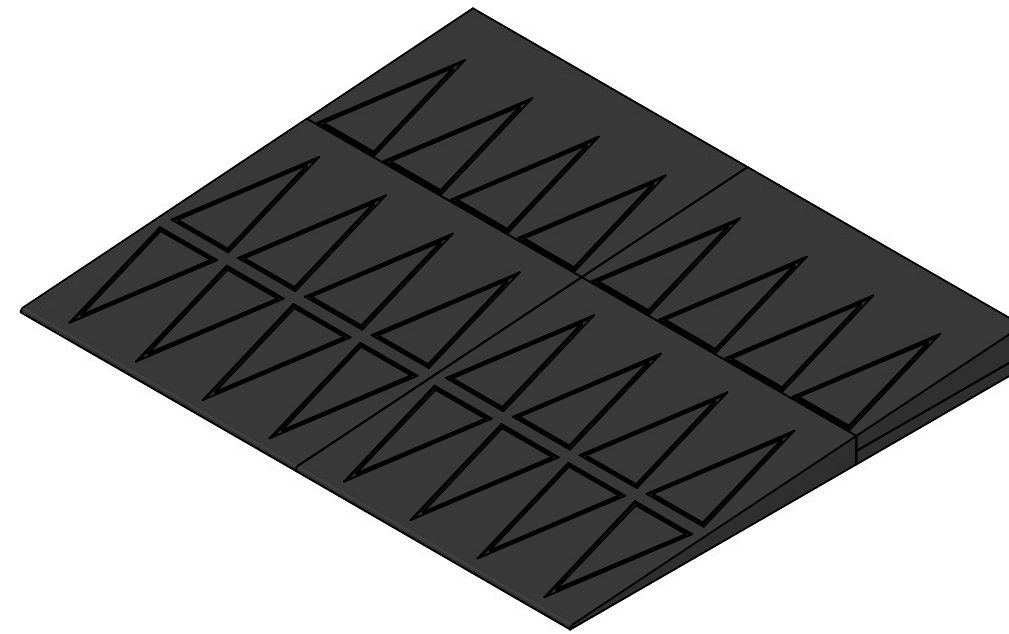

**CONTACTS:**  
**SafePath Products:**  
 1 800 497 2003  
**Support:**  
 info@safepathproducts.com  
**Sales:**  
 quote@safepathproducts.com

RAMP MODEL:	SSR 2300
RAMP HEIGHT:	7.62 CM
LAST UPDATE:	8/17/20
UNLESS OTHERWISE SPECIFIED: DIMENSIONS ARE IN <b>CENTIMETERS</b>	

DETAIL A

SCALE 1 : 1

**PROPRIETARY:**  
 THE INFORMATION CONTAINED IN THIS DRAWING IS THE SOLE PROPERTY OF SAFEPATH PRODUCTS. ANY REPRODUCTION IN PART OR AS A WHOLE WITHOUT THE WRITTEN PERMISSION OF SAFEPATH PRODUCTS IS PROHIBITED.

**CONTACTS:**  
**SafePath Products:**  
 1 800 497 2003  
**Support:**  
 info@safepathproducts.com  
**Sales:**  
 quote@safepathproducts.com

RAMP MODEL:	SSR 2300
RAMP HEIGHT:	3 INCH
LAST UPDATE:	9/8/20
UNLESS OTHERWISE SPECIFIED: DIMENSIONS ARE IN <b>INCHES</b>	