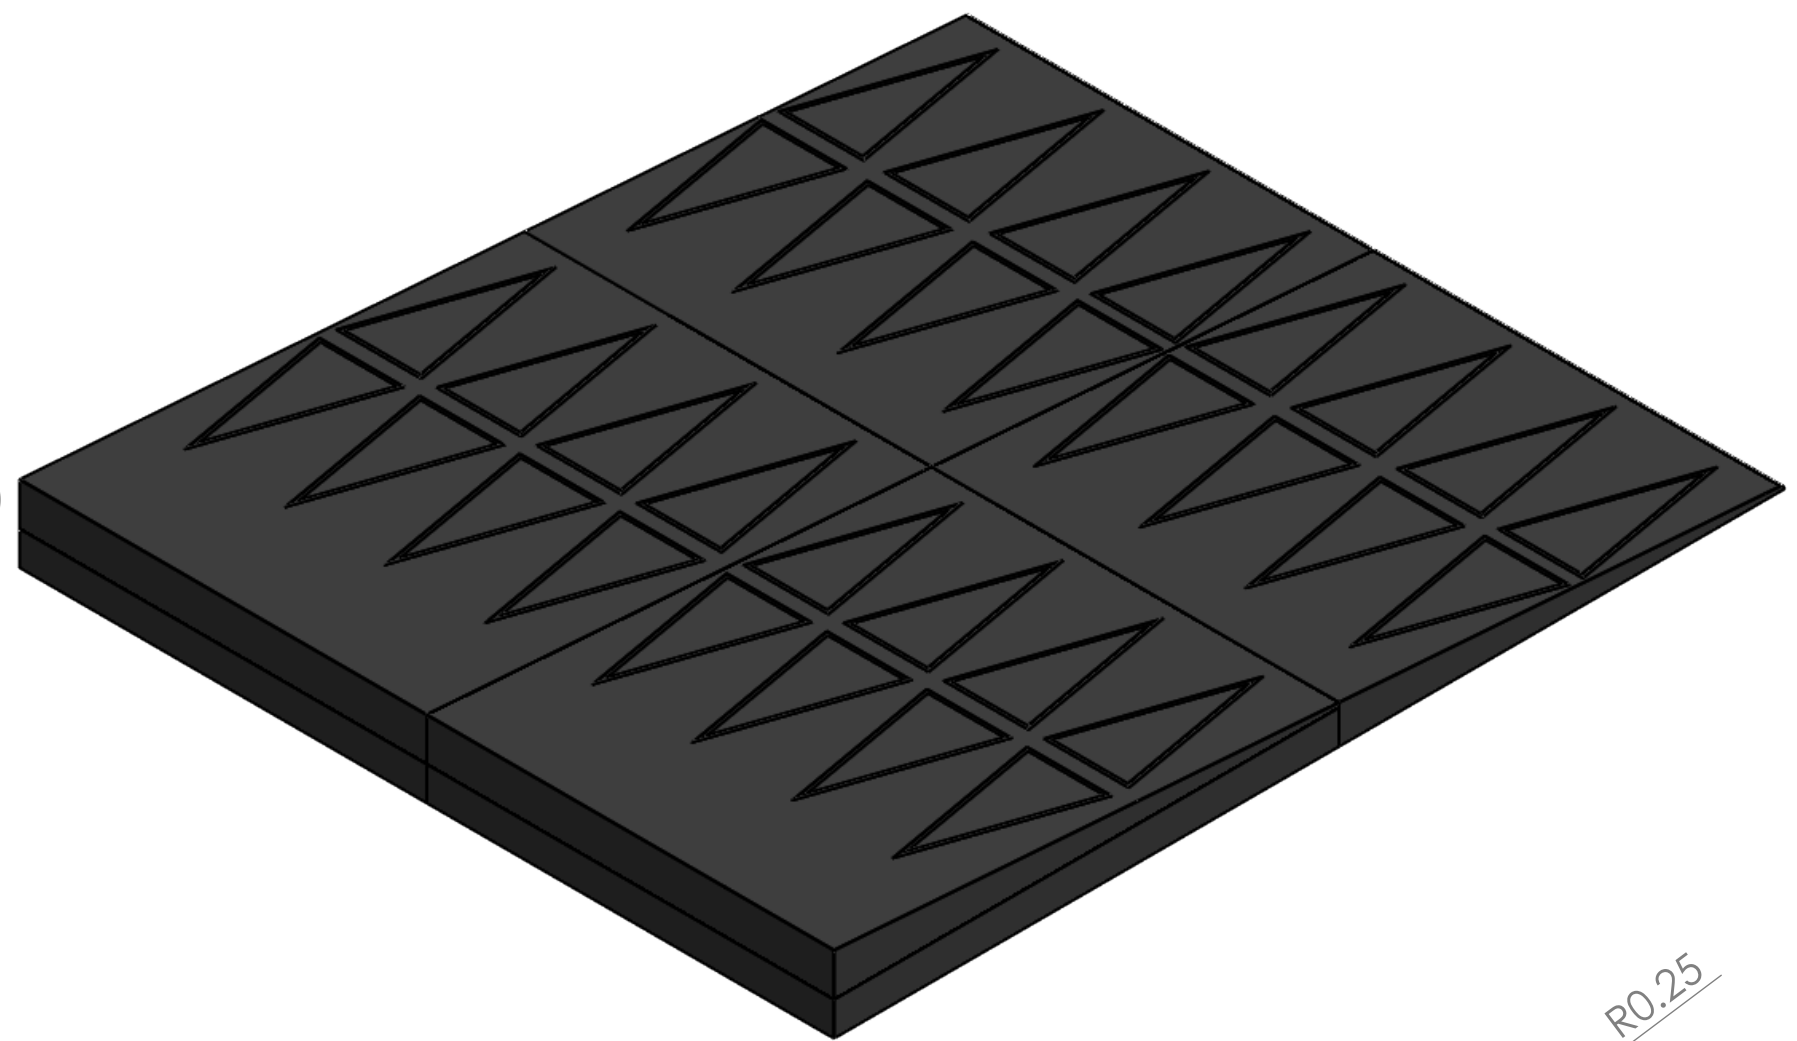

**CONTACTS:**  
**SafePath Products:**  
1 800 497 2003  
**Support:**  
info@safepathproducts.com  
**Sales:**  
quote@safepathproducts.com

RAMP MODEL:		SRR 2475
RAMP HEIGHT:		4.75 INCHES
LAST UPDATE:	11/12/20	UNLESS OTHERWISE SPECIFIED: DIMENSIONS ARE IN <b>INCHES</b>