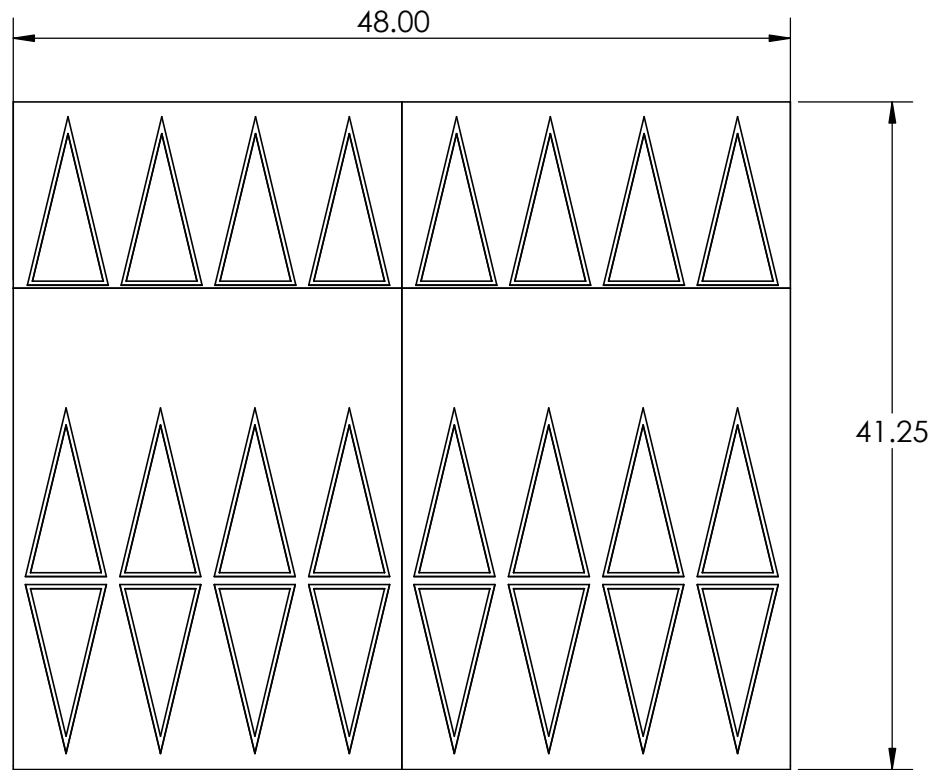

DETAIL A
SCALE 1 : 1