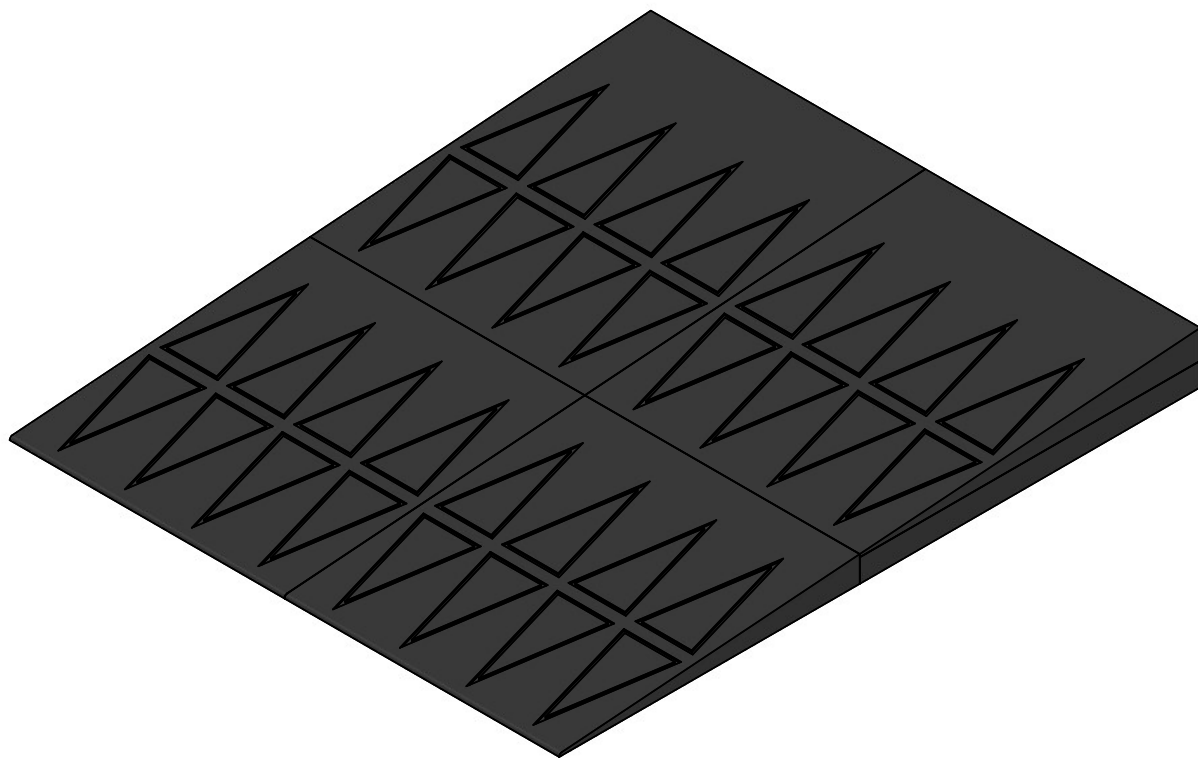

PROPRIETARY:
THE INFORMATION CONTAINED IN THIS DRAWING IS THE SOLE PROPERTY OF **SAFEPATH PRODUCTS**. ANY REPRODUCTION IN PART OR AS A WHOLE WITHOUT THE WRITTEN PERMISSION OF SAFEPATH PRODUCTS IS PROHIBITED.

CONTACTS:
SafePath Products:
1 800 497 2003
Support:
info@safepathproducts.com
Sales:
quote@safepathproducts.com

RAMP MODEL:		SRR 2450
RAMP HEIGHT:		4.5 INCHES
LAST UPDATE:	11/12/20	UNLESS OTHERWISE SPECIFIED: DIMENSIONS ARE IN INCHES