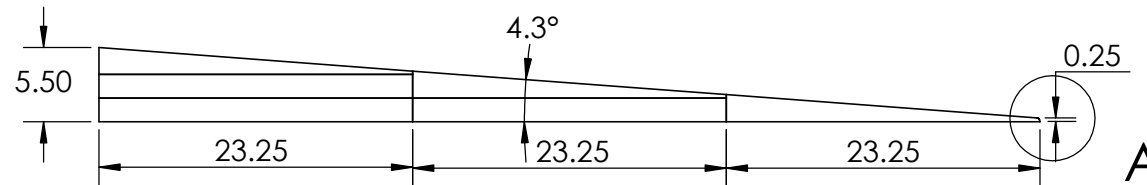

PROPRIETARY:
THE INFORMATION CONTAINED IN THIS DRAWING IS THE SOLE PROPERTY OF **SAFEPATH PRODUCTS**. ANY REPRODUCTION IN PART OR AS A WHOLE WITHOUT THE WRITTEN PERMISSION OF SAFEPATH PRODUCTS IS PROHIBITED.

CONTACTS:
SafePath Products:
1 800 497 2003
Support:
info@safepathproducts.com
Sales:
quote@safepathproducts.com

RAMP MODEL:
RAMP HEIGHT:

SSR 2550
5.5 INCHES

LAST UPDATE: 11/12/20

UNLESS OTHERWISE SPECIFIED:
DIMENSIONS ARE IN **INCHES**