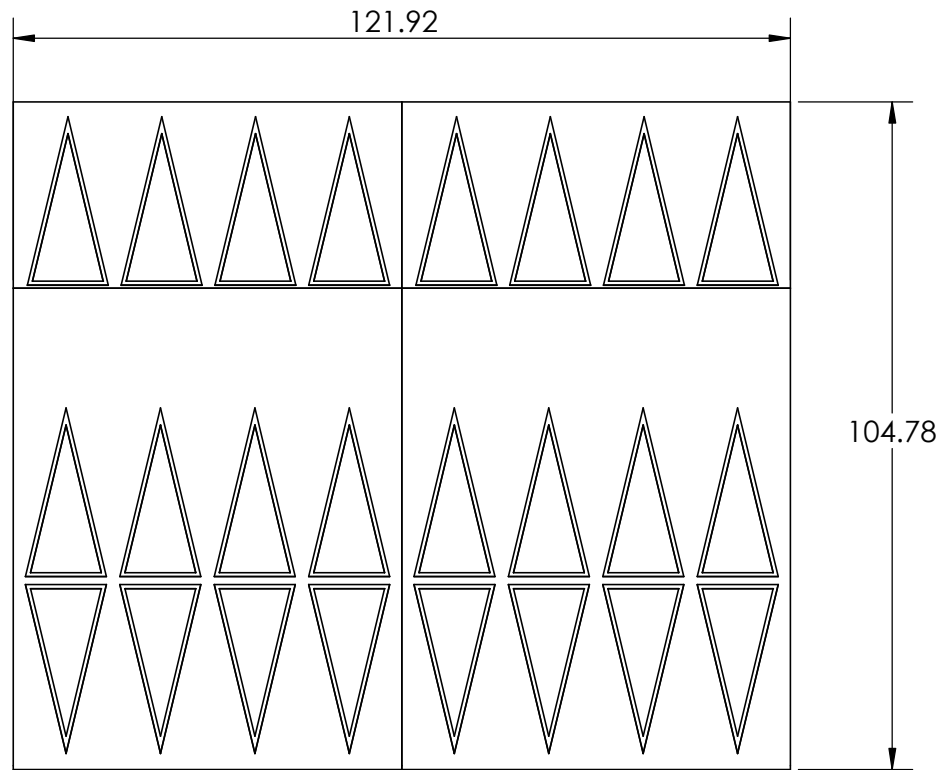

DETAIL A
SCALE 1 : 1