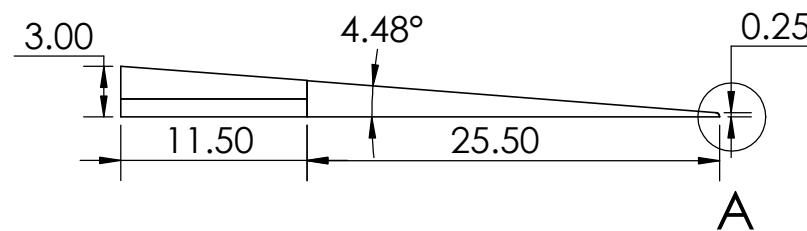

PROPRIETARY:
THE INFORMATION CONTAINED IN THIS DRAWING IS THE SOLE PROPERTY OF SAFEPATH PRODUCTS. ANY REPRODUCTION IN PART OR AS A WHOLE WITHOUT THE WRITTEN PERMISSION OF SAFEPATH PRODUCTS IS PROHIBITED.

CONTACTS:
SafePath Products:
1 800 497 2003
Support:
info@safepathproducts.com
Sales:
quote@safepathproducts.com

RAMP MODEL:	SSR 2300
RAMP HEIGHT:	3 INCH
LAST UPDATE:	9/8/20
UNLESS OTHERWISE SPECIFIED: DIMENSIONS ARE IN INCHES