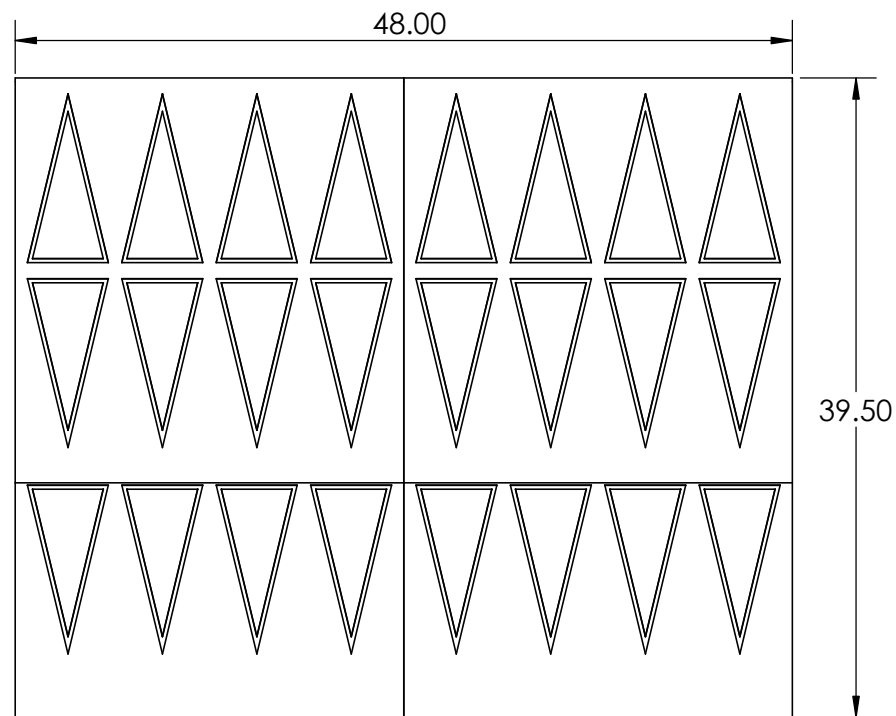

DETAIL A
SCALE 1 : 1