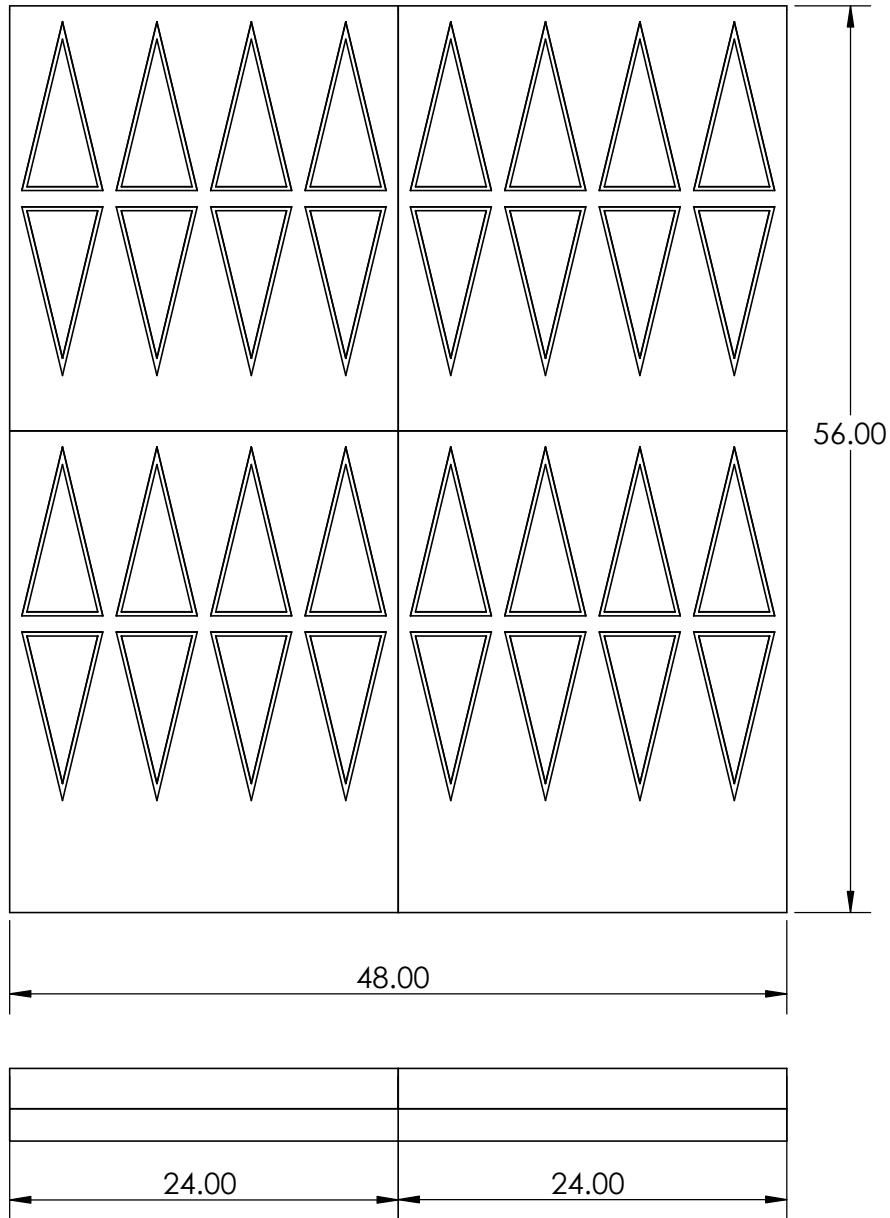

PROPRIETARY:
THE INFORMATION CONTAINED IN THIS DRAWING IS THE SOLE PROPERTY OF **SAFEPATH PRODUCTS**. ANY REPRODUCTION IN PART OR AS A WHOLE WITHOUT THE WRITTEN PERMISSION OF SAFEPATH PRODUCTS IS PROHIBITED.

CONTACTS:
SafePath Products:
1 800 497 2003
Support:
info@safepathproducts.com
Sales:
quote@safepathproducts.com

RAMP MODEL:		SRR 2475
RAMP HEIGHT:		4.75 INCHES
LAST UPDATE:	11/12/20	UNLESS OTHERWISE SPECIFIED: DIMENSIONS ARE IN INCHES