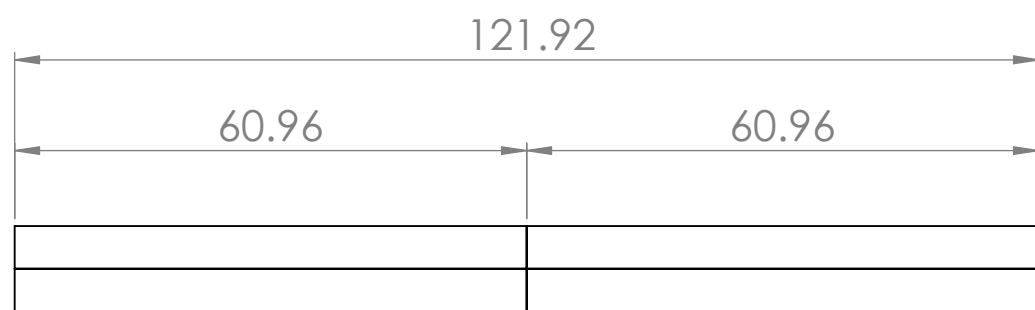

PROPRIETARY:
THE INFORMATION CONTAINED IN THIS DRAWING IS THE SOLE PROPERTY OF **SAFEPATH PRODUCTS**. ANY REPRODUCTION IN PART OR AS A WHOLE WITHOUT THE WRITTEN PERMISSION OF SAFEPATH PRODUCTS IS PROHIBITED.

CONTACTS:
SafePath Products:
1 800 497 2003
Support:
info@safepathproducts.com
Sales:
quote@safepathproducts.com

RAMP MODEL:		SRR 2400
RAMP HEIGHT:		10.16 CENTIMETERS
LAST UPDATE:	11/10/20	UNLESS OTHERWISE SPECIFIED: DIMENSIONS ARE IN CENTIMETERS