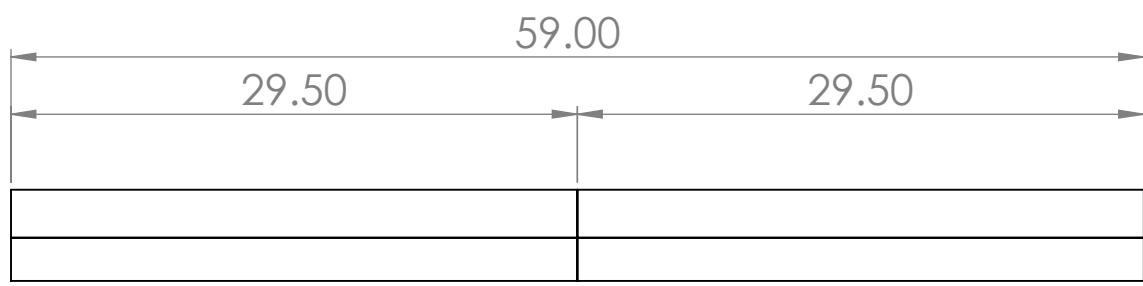

PROPRIETARY:
THE INFORMATION CONTAINED IN THIS DRAWING IS THE SOLE PROPERTY OF SAFEPATH PRODUCTS. ANY REPRODUCTION IN PART OR AS A WHOLE WITHOUT THE WRITTEN PERMISSION OF SAFEPATH PRODUCTS IS PROHIBITED.

CONTACTS:
SafePath Products:
1 800 497 2003
Support:
info@safepathproducts.com
Sales:
quote@safepathproducts.com

RAMP MODEL:	SRR 2525
RAMP HEIGHT:	5.25 INCH
LAST UPDATE:	11/10/20
UNLESS OTHERWISE SPECIFIED: DIMENSIONS ARE IN INCHES