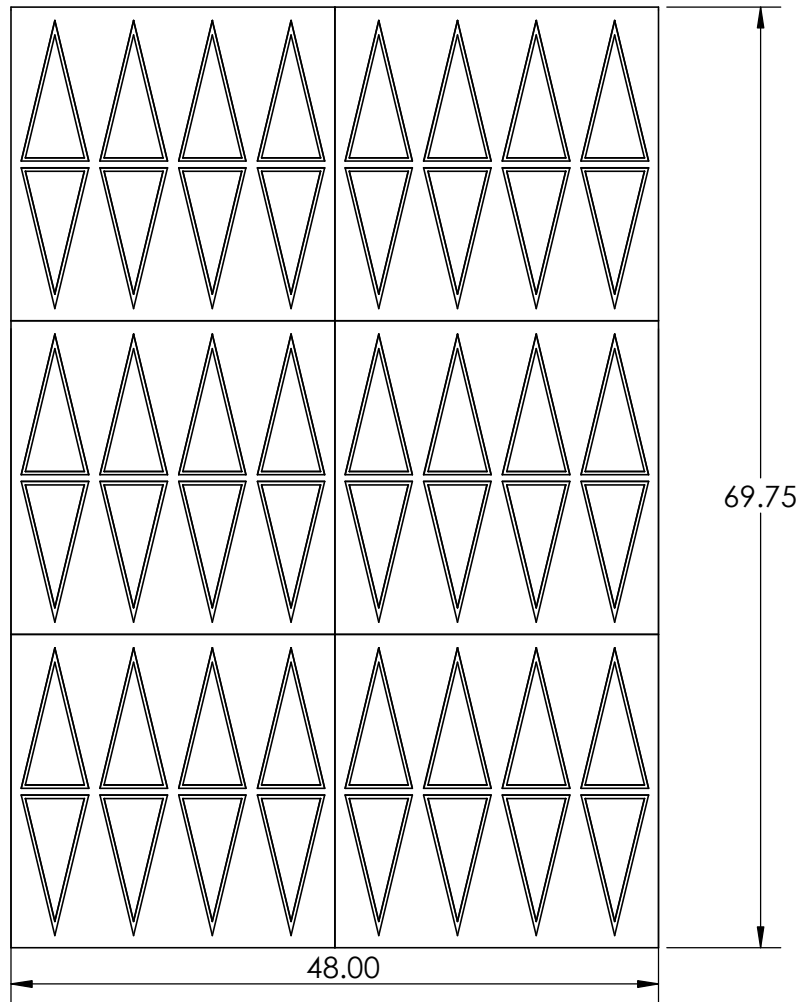

PROPRIETARY:
THE INFORMATION CONTAINED IN THIS DRAWING IS THE SOLE PROPERTY OF **SAFEPATH PRODUCTS**. ANY REPRODUCTION IN PART OR AS A WHOLE WITHOUT THE WRITTEN PERMISSION OF SAFEPATH PRODUCTS IS PROHIBITED.

CONTACTS:
SafePath Products:
1 800 497 2003
Support:
info@safepathproducts.com
Sales:
quote@safepathproducts.com

RAMP MODEL:
RAMP HEIGHT:

SSR 2550
5.5 INCHES

LAST UPDATE: 11/12/20

UNLESS OTHERWISE SPECIFIED:
DIMENSIONS ARE IN **INCHES**