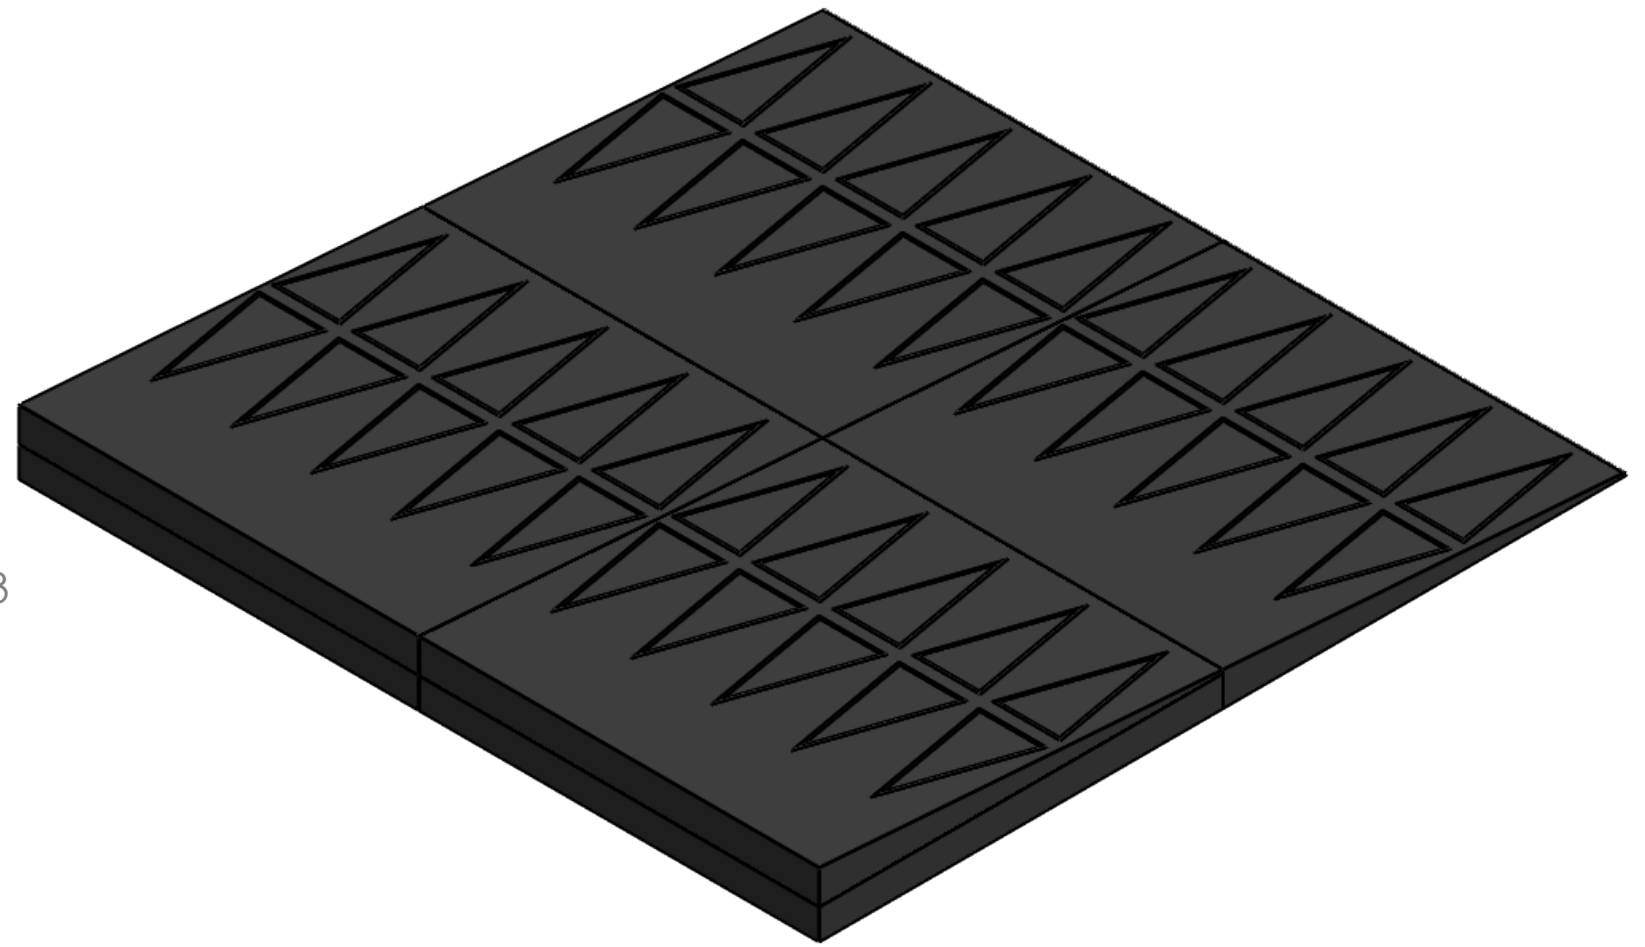

PROPRIETARY:
THE INFORMATION CONTAINED IN THIS DRAWING IS THE SOLE PROPERTY OF **SAFE PATH PRODUCTS**. ANY REPRODUCTION IN PART OR AS A WHOLE WITHOUT THE WRITTEN PERMISSION OF SAFE PATH PRODUCTS IS PROHIBITED.

CONTACTS:
SafePath Products:
1 800 497 2003
Support:
info@safepathproducts.com
Sales:
quote@safepathproducts.com

RAMP MODEL:	SRR 2525
RAMP HEIGHT:	13.34 CENTIMETER
LAST UPDATE:	11/10/20
UNLESS OTHERWISE SPECIFIED: DIMENSIONS ARE IN CENTIMETERS