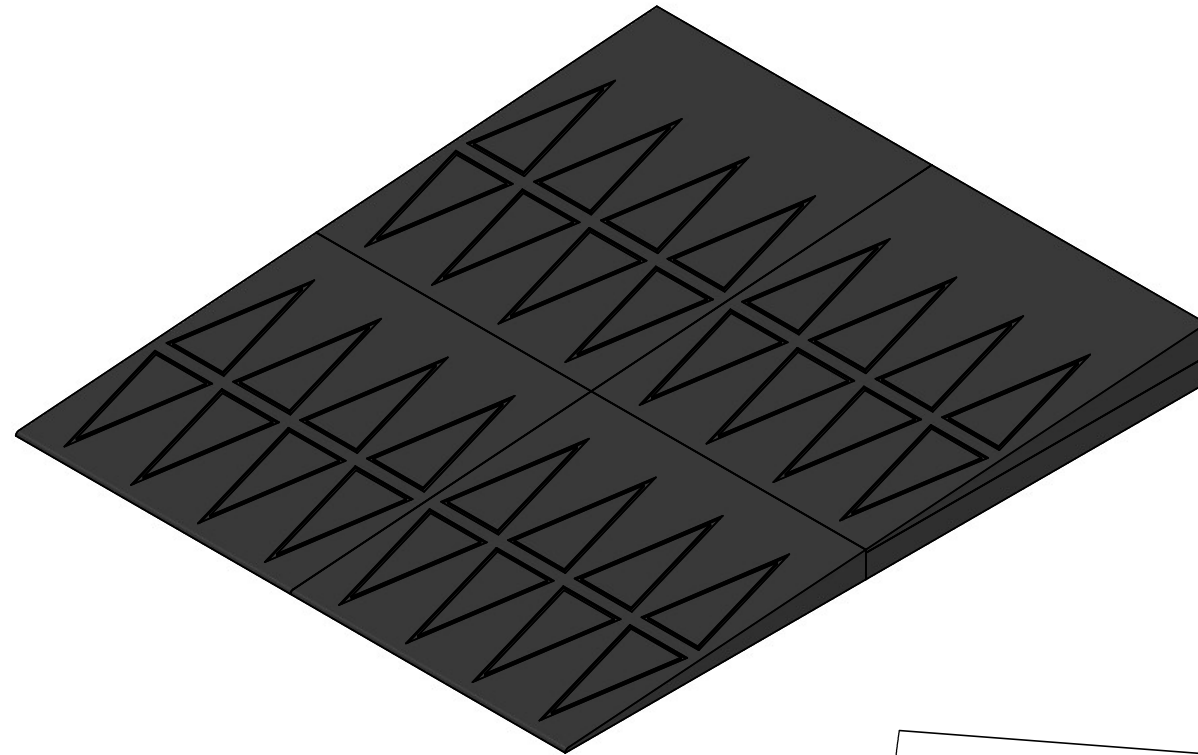

PROPRIETARY:
THE INFORMATION CONTAINED IN THIS DRAWING IS THE SOLE PROPERTY OF **SAFEPATH PRODUCTS**. ANY REPRODUCTION IN PART OR AS A WHOLE WITHOUT THE WRITTEN PERMISSION OF SAFEPATH PRODUCTS IS PROHIBITED.

CONTACTS:
SafePath Products:
1 800 497 2003
Support:
info@safepathproducts.com
Sales:
quote@safepathproducts.com

RAMP MODEL:	SRR 2475
RAMP HEIGHT:	12.07 CM
LAST UPDATE:	11/12/20

UNLESS OTHERWISE SPECIFIED:
DIMENSIONS ARE IN **CENTIMETERS**