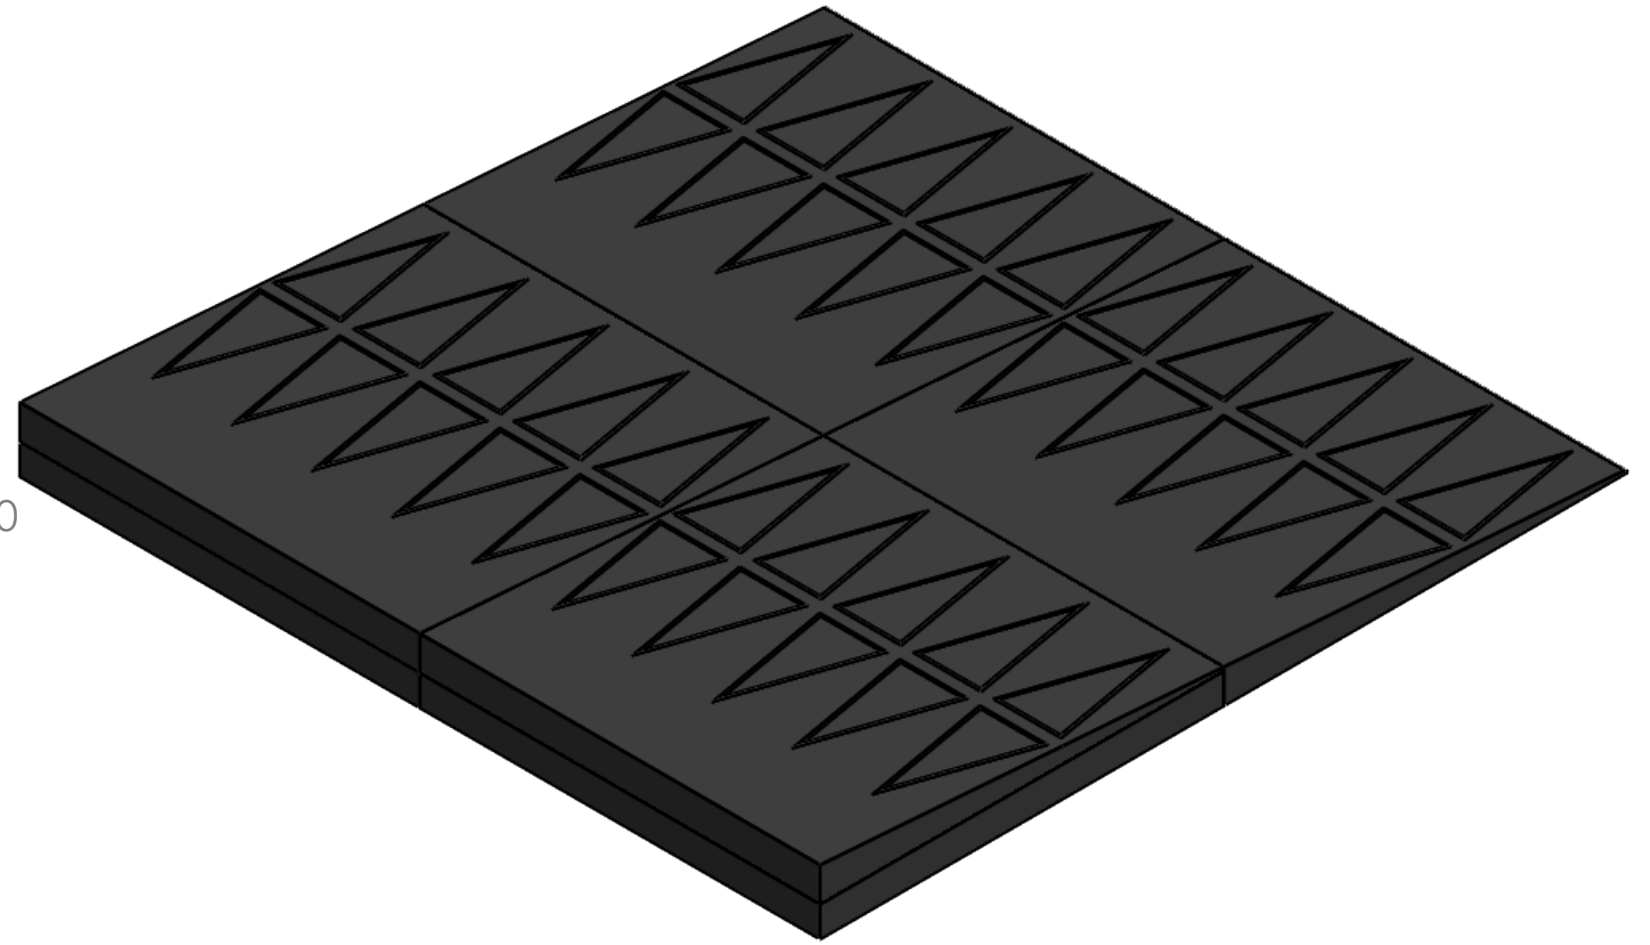

PROPRIETARY:
THE INFORMATION CONTAINED IN THIS DRAWING IS THE SOLE PROPERTY OF SAFEPATH PRODUCTS. ANY REPRODUCTION IN PART OR AS A WHOLE WITHOUT THE WRITTEN PERMISSION OF SAFEPATH PRODUCTS IS PROHIBITED.

CONTACTS:
SafePath Products:
1 800 497 2003
Support:
info@safepathproducts.com
Sales:
quote@safepathproducts.com

RAMP MODEL:	SRR 2525
RAMP HEIGHT:	5.25 INCH
LAST UPDATE:	11/10/20
UNLESS OTHERWISE SPECIFIED: DIMENSIONS ARE IN INCHES