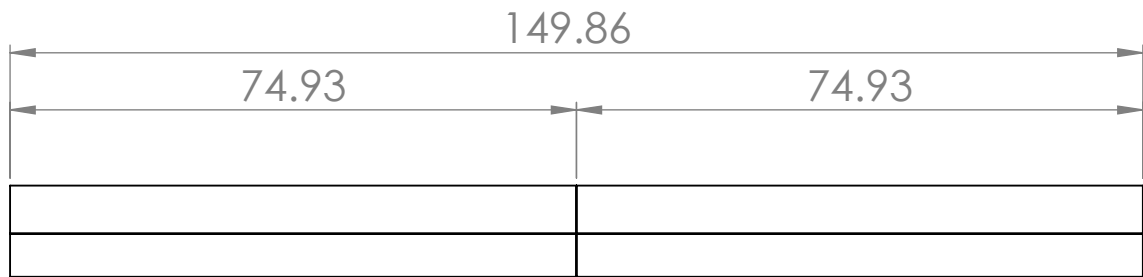

PROPRIETARY:
THE INFORMATION CONTAINED IN THIS DRAWING IS THE SOLE PROPERTY OF **SAFE PATH PRODUCTS**. ANY REPRODUCTION IN PART OR AS A WHOLE WITHOUT THE WRITTEN PERMISSION OF SAFE PATH PRODUCTS IS PROHIBITED.

CONTACTS:
SafePath Products:
1 800 497 2003
Support:
info@safepathproducts.com
Sales:
quote@safepathproducts.com

RAMP MODEL:	SRR 2525
RAMP HEIGHT:	13.34 CENTIMETER
LAST UPDATE:	11/10/20
UNLESS OTHERWISE SPECIFIED: DIMENSIONS ARE IN CENTIMETERS