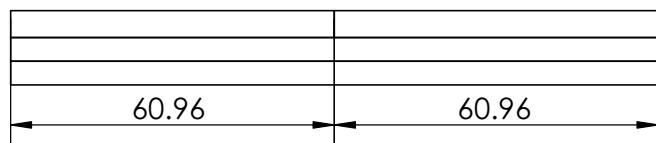

DETAIL A
SCALE 1 : 1