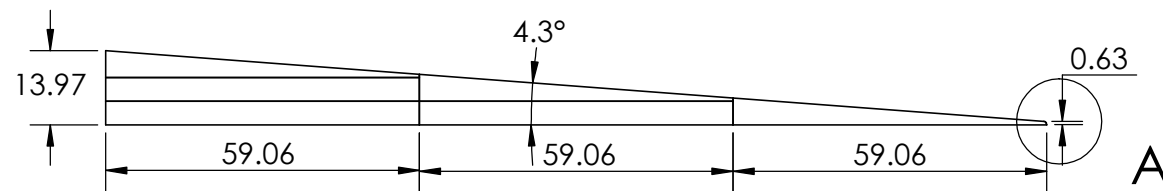

PROPRIETARY:
THE INFORMATION CONTAINED IN THIS DRAWING IS THE SOLE PROPERTY OF **SAFEPATH PRODUCTS**. ANY REPRODUCTION IN PART OR AS A WHOLE WITHOUT THE WRITTEN PERMISSION OF SAFEPATH PRODUCTS IS PROHIBITED.

CONTACTS:
SafePath Products:
1 800 497 2003
Support:
info@safepathproducts.com
Sales:
quote@safepathproducts.com

RAMP MODEL:		SSR 2550
RAMP HEIGHT:		13.97 CM
LAST UPDATE:	9/15/20	UNLESS OTHERWISE SPECIFIED: DIMENSIONS ARE IN CENTIMETERS