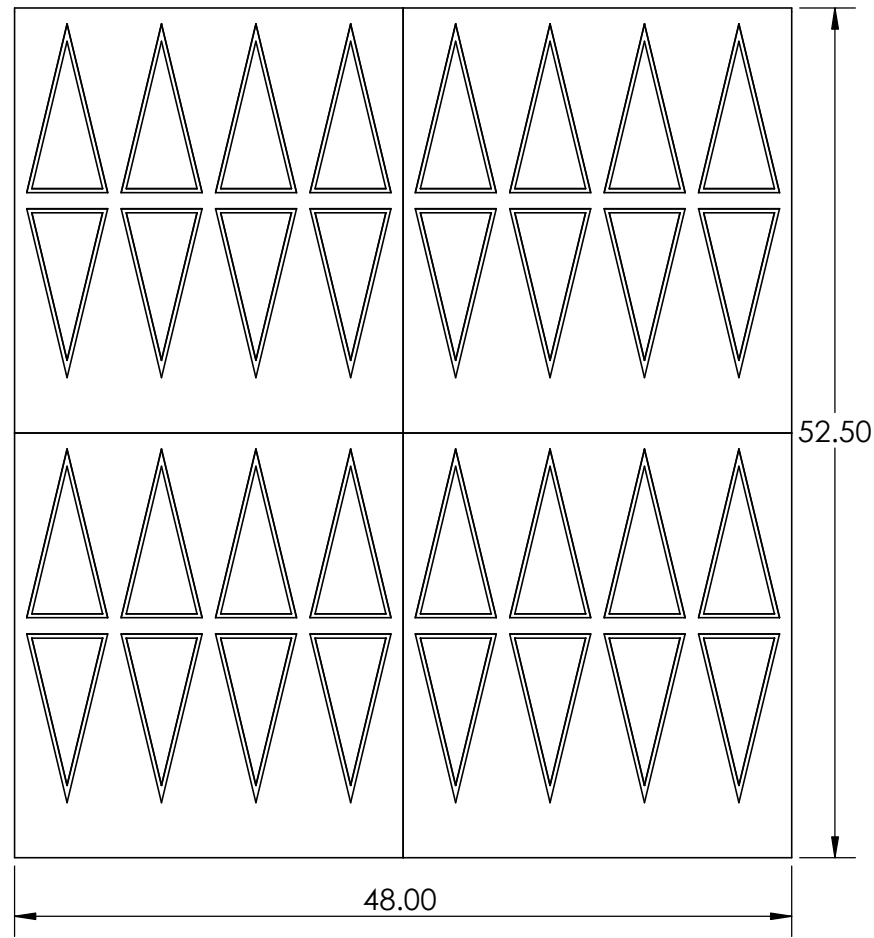

SCALE 1 : 2

PROPRIETARY:
THE INFORMATION CONTAINED IN THIS DRAWING IS THE SOLE PROPERTY OF SAFEPATH PRODUCTS. ANY REPRODUCTION IN PART OR AS A WHOLE WITHOUT THE WRITTEN PERMISSION OF SAFEPATH PRODUCTS IS PROHIBITED.

CONTACTS:
SafePath Products:
1 800 497 2003
Support:
info@safepathproducts.com
Sales:
quote@safepathproducts.com

RAMP MODEL:	SRR 2425
RAMP HEIGHT:	4.25 INCH
LAST UPDATE:	11/10/20
UNLESS OTHERWISE SPECIFIED: DIMENSIONS ARE IN INCHES