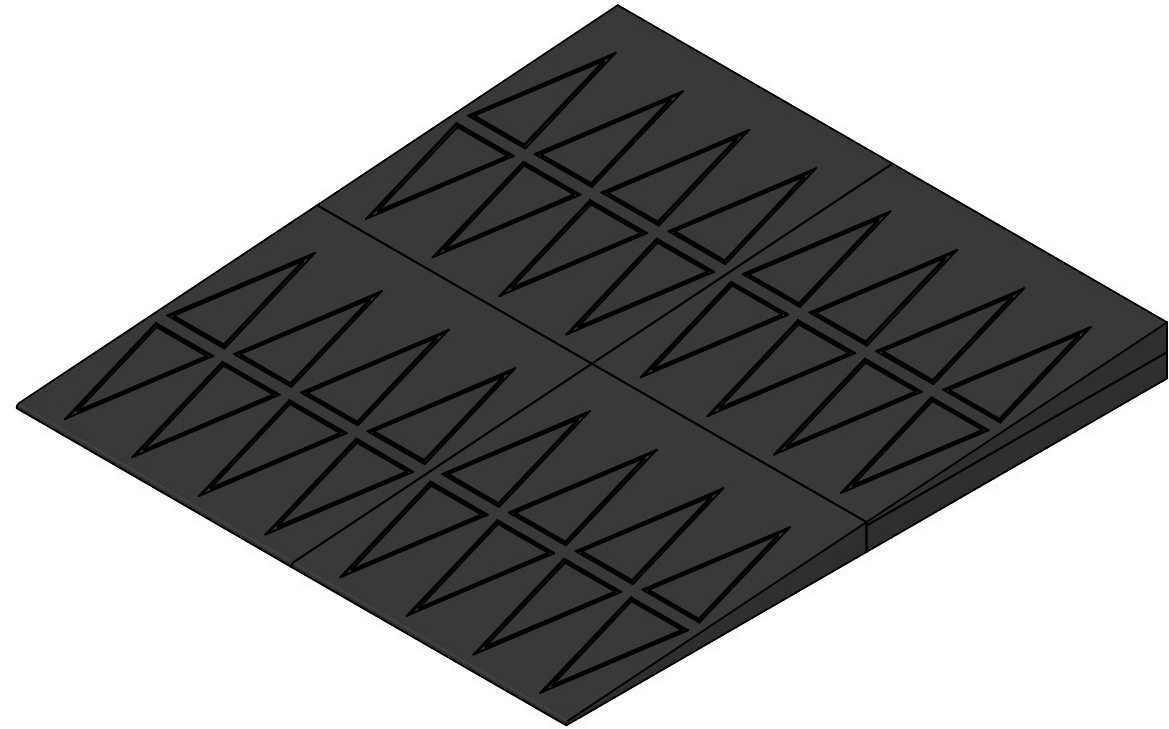

SCALE 1 : 2

PROPRIETARY:
THE INFORMATION CONTAINED IN THIS DRAWING IS THE SOLE PROPERTY OF SAFEPATH PRODUCTS. ANY REPRODUCTION IN PART OR AS A WHOLE WITHOUT THE WRITTEN PERMISSION OF SAFEPATH PRODUCTS IS PROHIBITED.

CONTACTS:
SafePath Products:
1 800 497 2003
Support:
info@safepathproducts.com
Sales:
quote@safepathproducts.com

RAMP MODEL:	SRR 2425
RAMP HEIGHT:	4.25 INCH
LAST UPDATE:	11/10/20
UNLESS OTHERWISE SPECIFIED: DIMENSIONS ARE IN INCHES