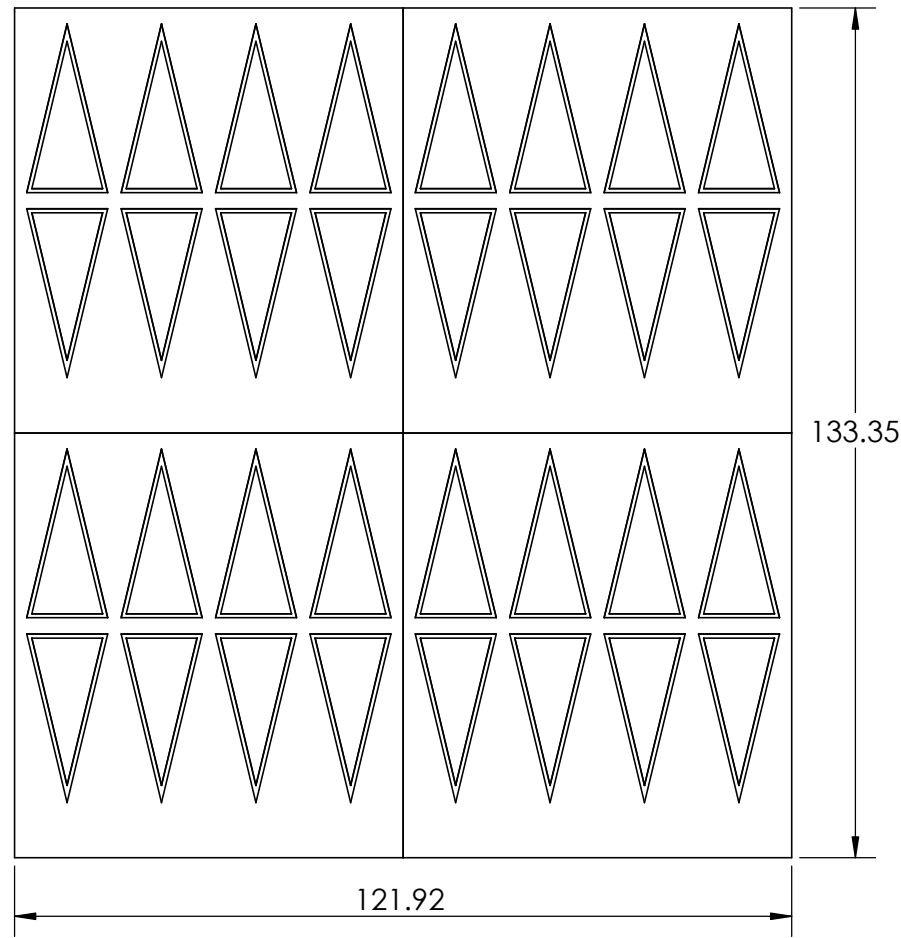

SCALE 1 : 2

PROPRIETARY:
THE INFORMATION CONTAINED IN THIS DRAWING IS THE SOLE PROPERTY OF **SAFEPATH PRODUCTS**. ANY REPRODUCTION IN PART OR AS A WHOLE WITHOUT THE WRITTEN PERMISSION OF SAFEPATH PRODUCTS IS PROHIBITED.

CONTACTS:
SafePath Products:
1 800 497 2003
Support:
info@safepathproducts.com
Sales:
quote@safepathproducts.com

RAMP MODEL:	SRR 2425
RAMP HEIGHT:	10.80 CM
LAST UPDATE:	9/17/20
UNLESS OTHERWISE SPECIFIED: DIMENSIONS ARE IN CENTIMETERS