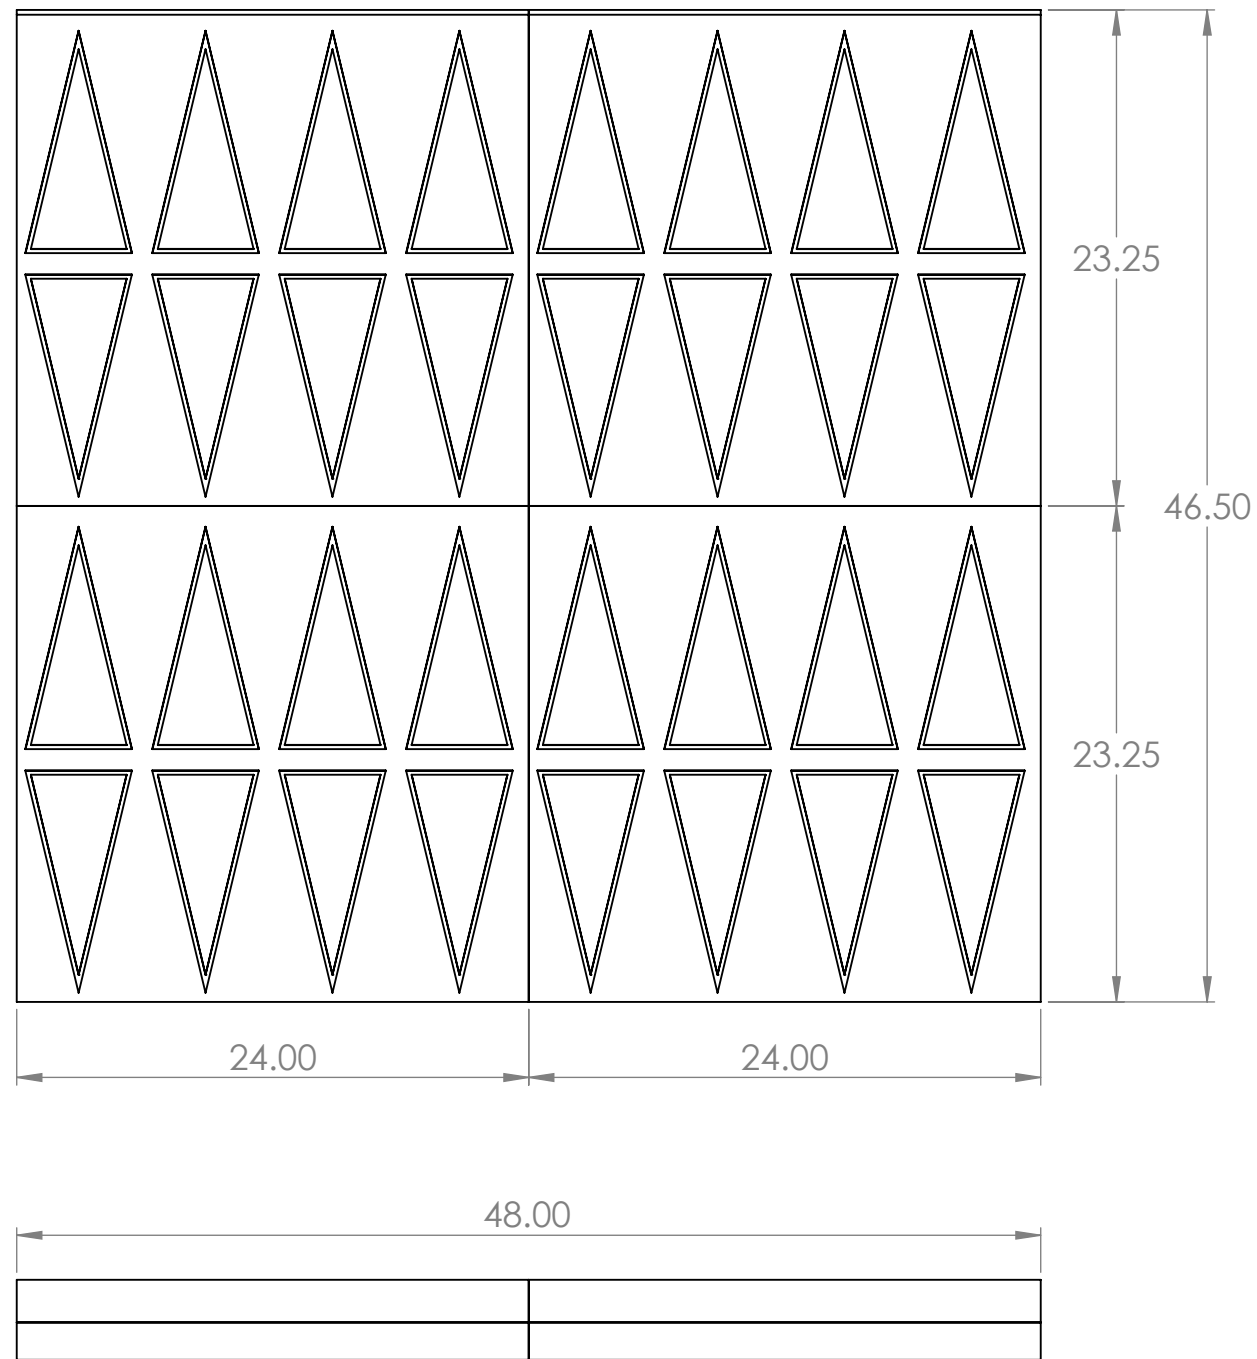

PROPRIETARY:
THE INFORMATION CONTAINED IN THIS DRAWING IS THE SOLE PROPERTY OF SAFEPATH PRODUCTS. ANY REPRODUCTION IN PART OR AS A WHOLE WITHOUT THE WRITTEN PERMISSION OF SAFEPATH PRODUCTS IS PROHIBITED.

CONTACTS:
SafePath Products:
1 800 497 2003
Support:
info@safepathproducts.com
Sales:
quote@safepathproducts.com

RAMP MODEL:	SRR 2375
RAMP HEIGHT:	3.75 INCHES
LAST UPDATE:	11/10/20
UNLESS OTHERWISE SPECIFIED: DIMENSIONS ARE IN INCHES