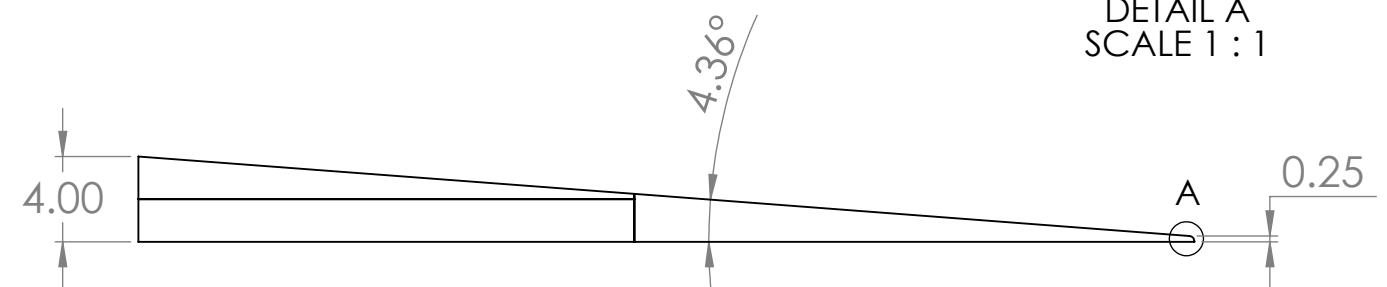

PROPRIETARY:
THE INFORMATION CONTAINED IN THIS DRAWING IS THE SOLE PROPERTY OF **SAFEPATH PRODUCTS**. ANY REPRODUCTION IN PART OR AS A WHOLE WITHOUT THE WRITTEN PERMISSION OF SAFEPATH PRODUCTS IS PROHIBITED.

CONTACTS:
SafePath Products:
1 800 497 2003
Support:
info@safepathproducts.com
Sales:
quote@safepathproducts.com

RAMP MODEL:	SRR 2400
RAMP HEIGHT:	4.00 INCHES
LAST UPDATE:	11/10/20
UNLESS OTHERWISE SPECIFIED: DIMENSIONS ARE IN INCHES