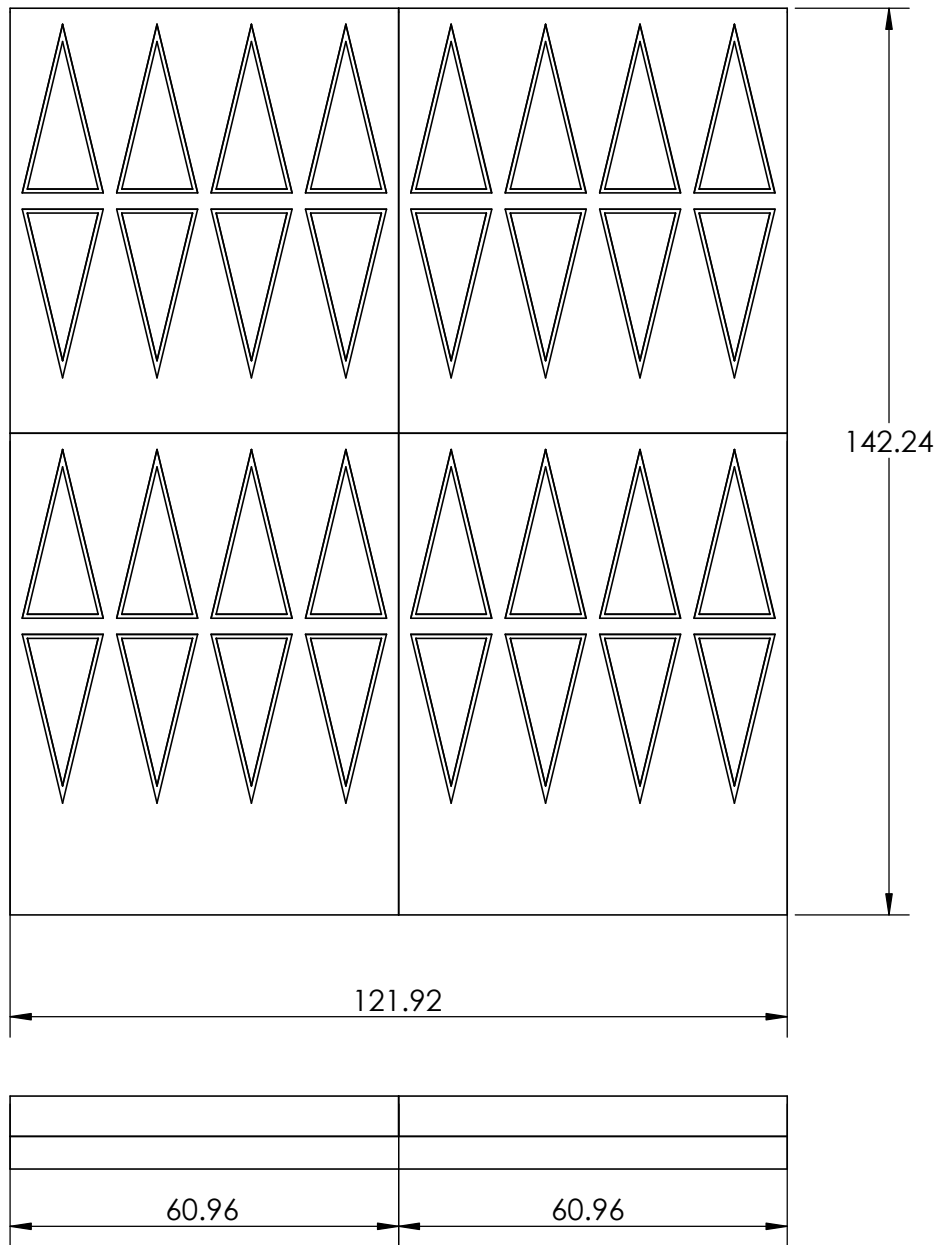

PROPRIETARY:
THE INFORMATION CONTAINED IN THIS DRAWING IS THE SOLE PROPERTY OF **SAFEPATH PRODUCTS**. ANY REPRODUCTION IN PART OR AS A WHOLE WITHOUT THE WRITTEN PERMISSION OF SAFEPATH PRODUCTS IS PROHIBITED.

CONTACTS:
SafePath Products:
1 800 497 2003
Support:
info@safepathproducts.com
Sales:
quote@safepathproducts.com

RAMP MODEL:		SRR 2450
RAMP HEIGHT:		11.43 CM
LAST UPDATE:	11/12/20	UNLESS OTHERWISE SPECIFIED: DIMENSIONS ARE IN CENTIMETERS