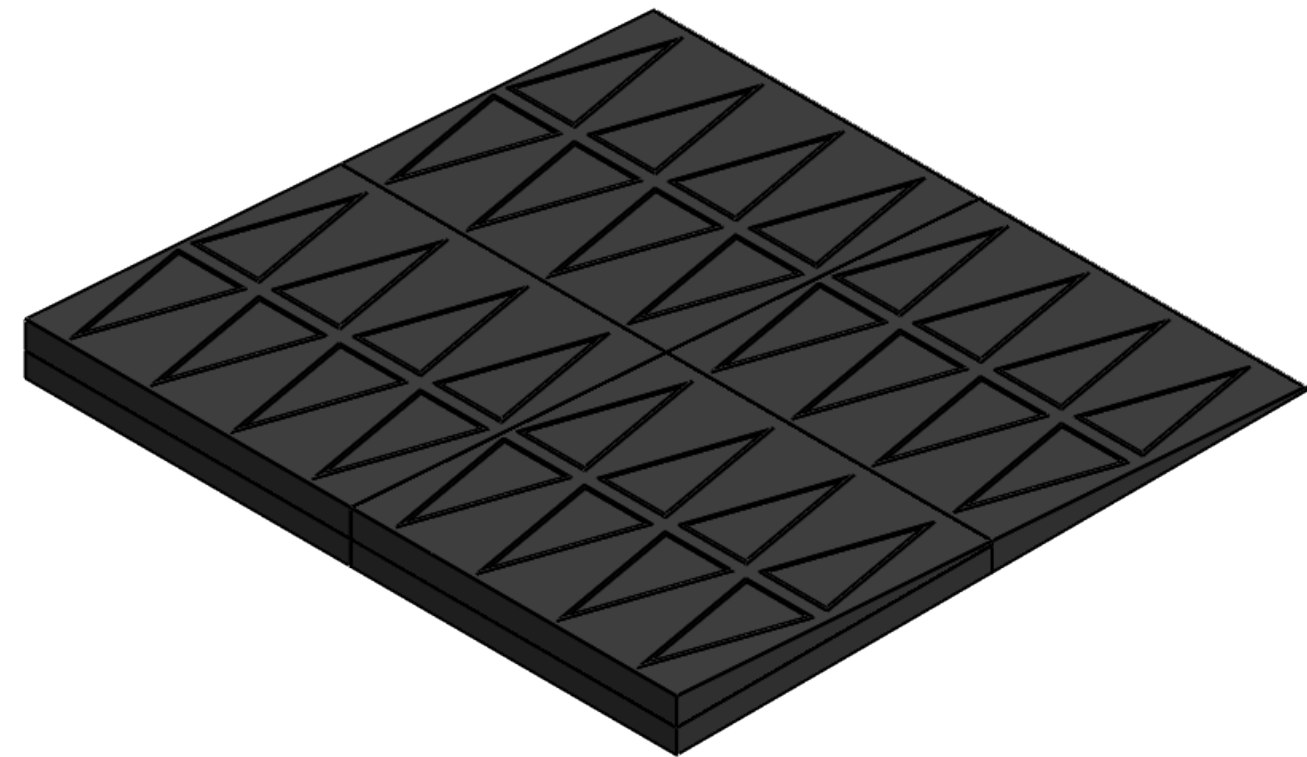

PROPRIETARY:
THE INFORMATION CONTAINED IN THIS DRAWING IS THE SOLE PROPERTY OF SAFEPATH PRODUCTS. ANY REPRODUCTION IN PART OR AS A WHOLE WITHOUT THE WRITTEN PERMISSION OF SAFEPATH PRODUCTS IS PROHIBITED.

CONTACTS:
SafePath Products:
1 800 497 2003
Support:
info@safepathproducts.com
Sales:
quote@safepathproducts.com

RAMP MODEL:	SRR 2375
RAMP HEIGHT:	3.75 INCHES
LAST UPDATE:	11/10/20
UNLESS OTHERWISE SPECIFIED: DIMENSIONS ARE IN INCHES