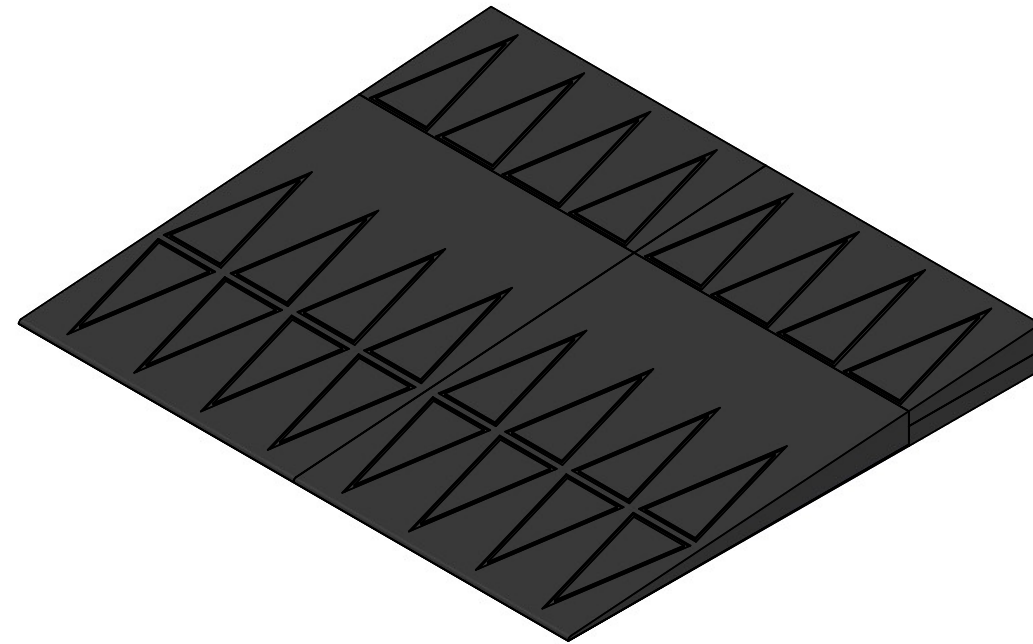

DETAIL A
SCALE 1 : 1