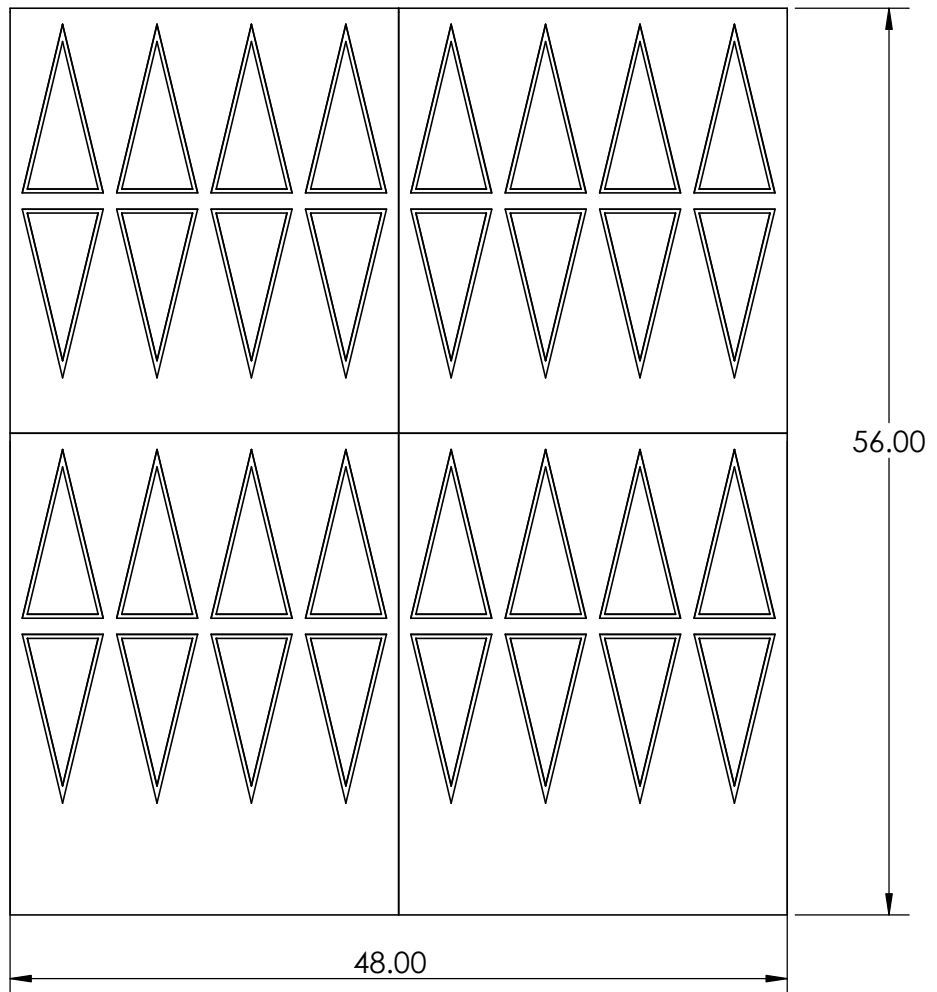

PROPRIETARY:
THE INFORMATION CONTAINED IN THIS DRAWING IS THE SOLE PROPERTY OF **SAFEPATH PRODUCTS**. ANY REPRODUCTION IN PART OR AS A WHOLE WITHOUT THE WRITTEN PERMISSION OF SAFEPATH PRODUCTS IS PROHIBITED.

CONTACTS:
SafePath Products:
1 800 497 2003
Support:
info@safepathproducts.com
Sales:
quote@safepathproducts.com

RAMP MODEL:		SRR 2450
RAMP HEIGHT:		4.5 INCHES
LAST UPDATE:	11/12/20	UNLESS OTHERWISE SPECIFIED: DIMENSIONS ARE IN INCHES