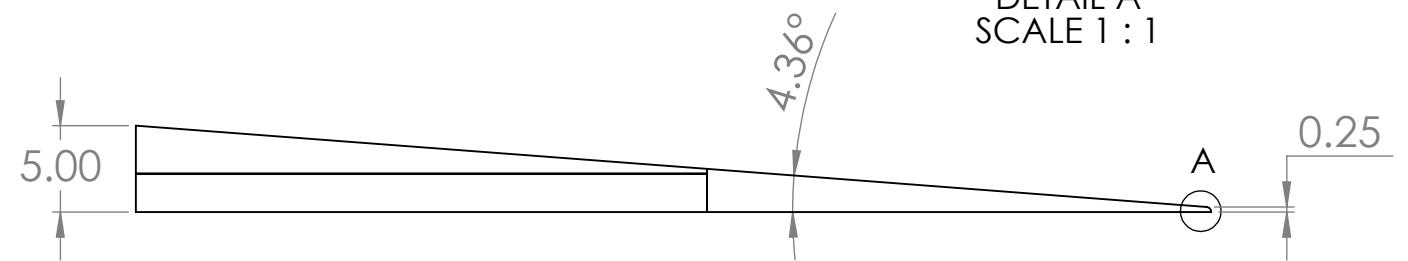

PROPRIETARY:
THE INFORMATION CONTAINED IN THIS DRAWING IS THE SOLE PROPERTY OF SAFEPATH PRODUCTS. ANY REPRODUCTION IN PART OR AS A WHOLE WITHOUT THE WRITTEN PERMISSION OF SAFEPATH PRODUCTS IS PROHIBITED.

CONTACTS:
SafePath Products:
1 800 497 2003
Support:
info@safepathproducts.com
Sales:
quote@safepathproducts.com

RAMP MODEL:
RAMP HEIGHT:
LAST UPDATE: 11/10/20

SRR 2500
5 INCHES
UNLESS OTHERWISE SPECIFIED:
DIMENSIONS ARE IN **INCHES**