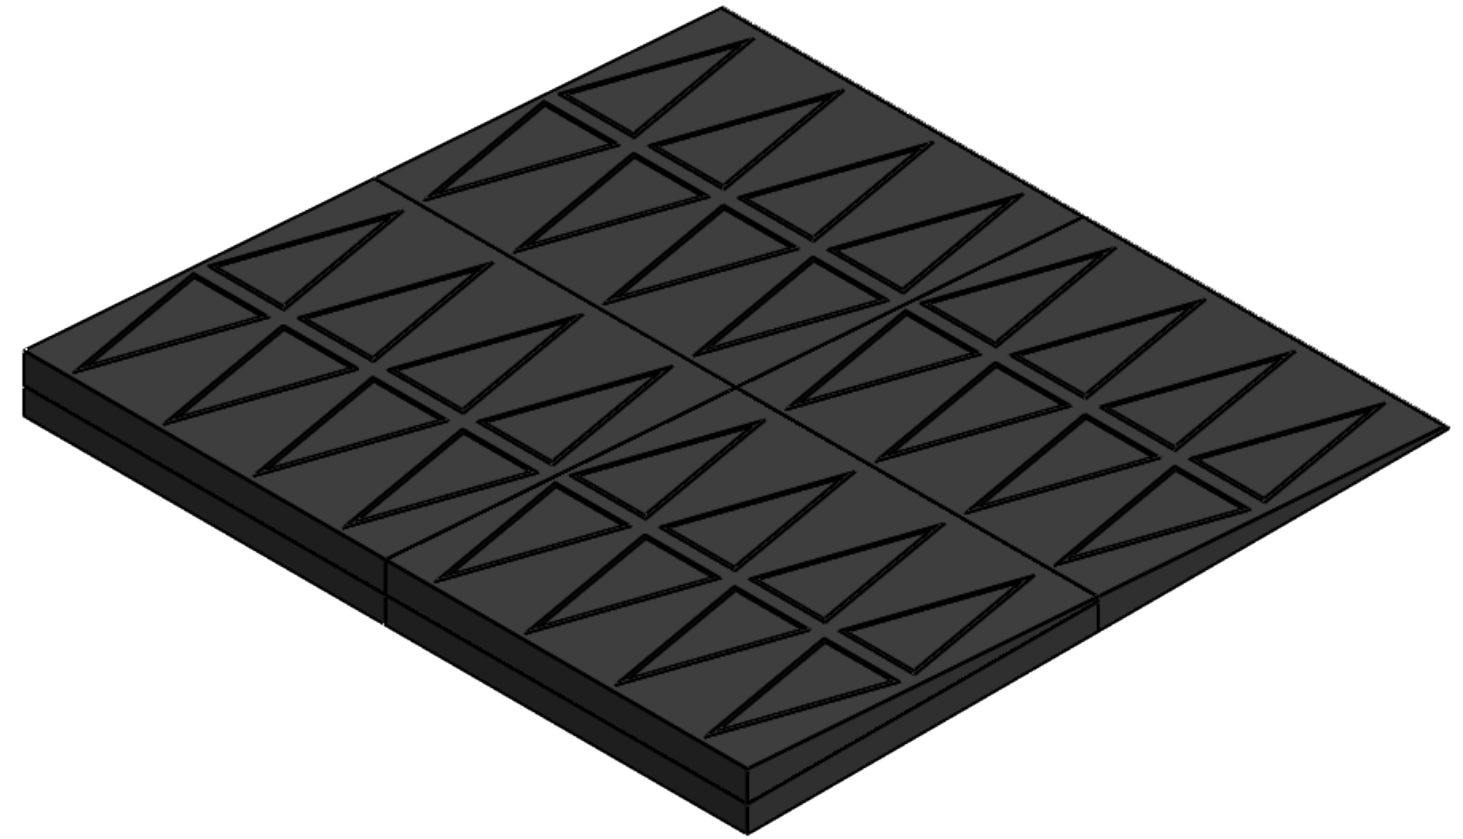

PROPRIETARY:
THE INFORMATION CONTAINED IN THIS DRAWING IS THE SOLE PROPERTY OF SAFEPATH PRODUCTS. ANY REPRODUCTION IN PART OR AS A WHOLE WITHOUT THE WRITTEN PERMISSION OF SAFEPATH PRODUCTS IS PROHIBITED.

CONTACTS:
SafePath Products:
1 800 497 2003
Support:
info@safepathproducts.com
Sales:
quote@safepathproducts.com

RAMP MODEL:	SRR 2375
RAMP HEIGHT:	9.53 CENTIMETERS
LAST UPDATE:	11/10/20
UNLESS OTHERWISE SPECIFIED: DIMENSIONS ARE IN CENTIMETERS