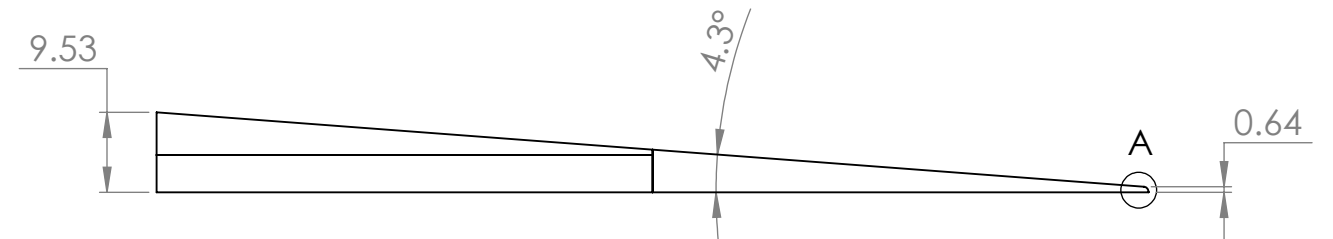

PROPRIETARY:
THE INFORMATION CONTAINED IN THIS DRAWING IS THE SOLE PROPERTY OF SAFEPATH PRODUCTS. ANY REPRODUCTION IN PART OR AS A WHOLE WITHOUT THE WRITTEN PERMISSION OF SAFEPATH PRODUCTS IS PROHIBITED.

CONTACTS:
SafePath Products:
1 800 497 2003
Support:
info@safepathproducts.com
Sales:
quote@safepathproducts.com

RAMP MODEL:	SRR 2375
RAMP HEIGHT:	9.53 CENTIMETERS
LAST UPDATE:	11/10/20
UNLESS OTHERWISE SPECIFIED: DIMENSIONS ARE IN CENTIMETERS