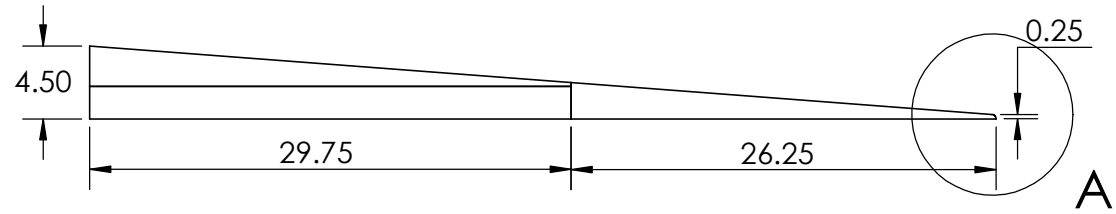

PROPRIETARY:
THE INFORMATION CONTAINED IN THIS DRAWING IS THE SOLE PROPERTY OF **SAFEPATH PRODUCTS**. ANY REPRODUCTION IN PART OR AS A WHOLE WITHOUT THE WRITTEN PERMISSION OF SAFEPATH PRODUCTS IS PROHIBITED.

CONTACTS:
SafePath Products:
1 800 497 2003
Support:
info@safepathproducts.com
Sales:
quote@safepathproducts.com

RAMP MODEL:		SRR 2450
RAMP HEIGHT:		4.5 INCHES
LAST UPDATE:	11/12/20	UNLESS OTHERWISE SPECIFIED: DIMENSIONS ARE IN INCHES