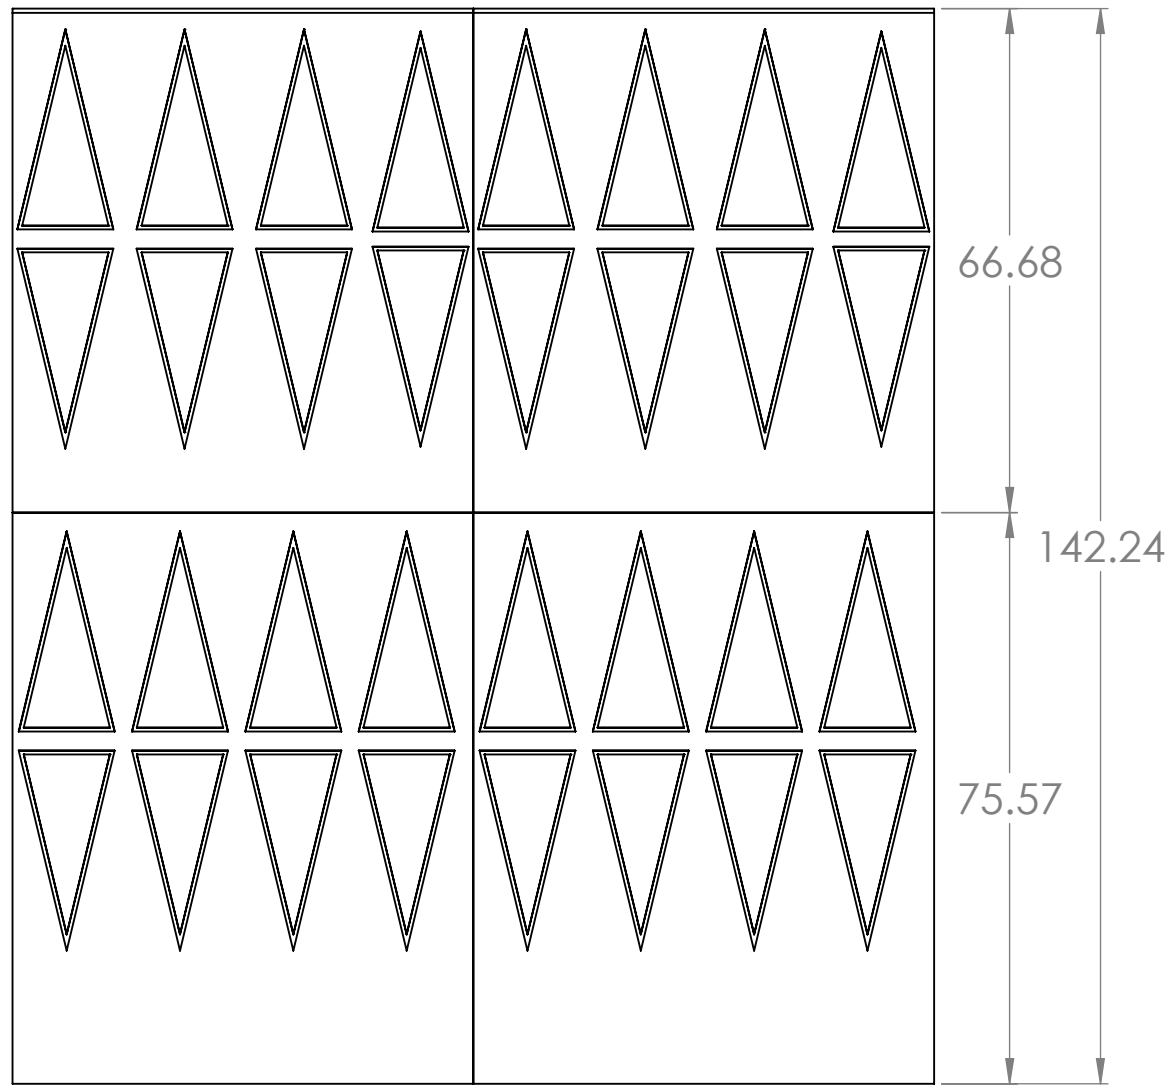

DETAIL A
SCALE 1 : 1