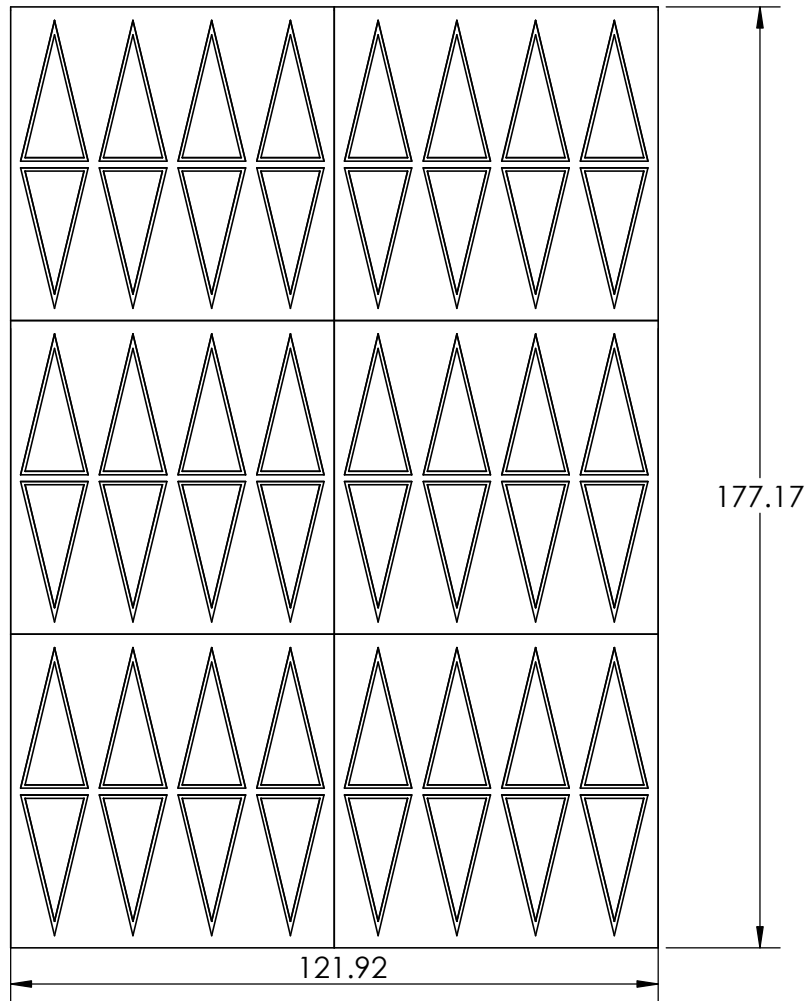

PROPRIETARY:
THE INFORMATION CONTAINED IN THIS DRAWING IS THE SOLE PROPERTY OF **SAFEPATH PRODUCTS**. ANY REPRODUCTION IN PART OR AS A WHOLE WITHOUT THE WRITTEN PERMISSION OF SAFEPATH PRODUCTS IS PROHIBITED.

CONTACTS:
SafePath Products:
1 800 497 2003
Support:
info@safepathproducts.com
Sales:
quote@safepathproducts.com

RAMP MODEL:		SSR 2550
RAMP HEIGHT:		13.97 CM
LAST UPDATE:	9/15/20	UNLESS OTHERWISE SPECIFIED: DIMENSIONS ARE IN CENTIMETERS