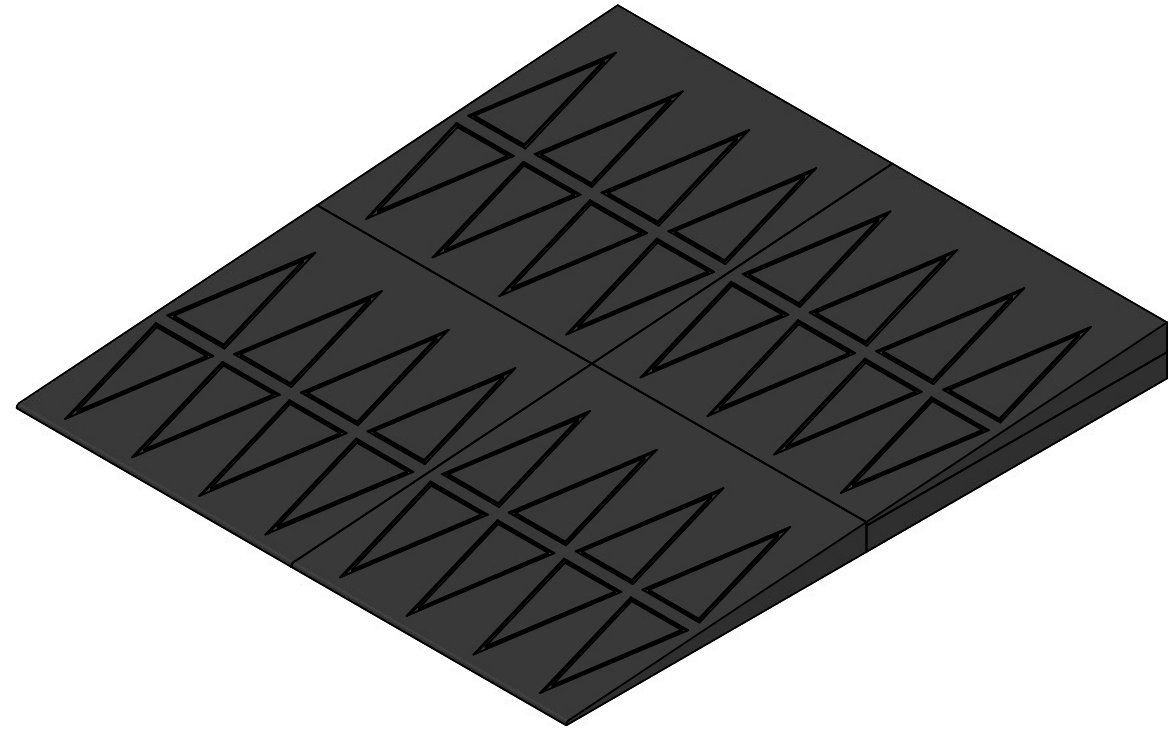

SCALE 1 : 2

PROPRIETARY:
THE INFORMATION CONTAINED IN THIS DRAWING IS THE SOLE PROPERTY OF **SAFEPATH PRODUCTS**. ANY REPRODUCTION IN PART OR AS A WHOLE WITHOUT THE WRITTEN PERMISSION OF SAFEPATH PRODUCTS IS PROHIBITED.

CONTACTS:
SafePath Products:
1 800 497 2003
Support:
info@safepathproducts.com
Sales:
quote@safepathproducts.com

RAMP MODEL:	SRR 2425
RAMP HEIGHT:	10.80 CM
LAST UPDATE:	9/17/20
UNLESS OTHERWISE SPECIFIED: DIMENSIONS ARE IN CENTIMETERS