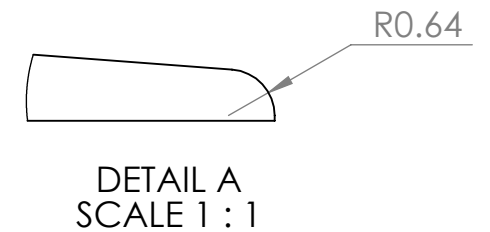

PROPRIETARY:
THE INFORMATION CONTAINED IN THIS DRAWING IS THE SOLE PROPERTY OF SAFEPATH PRODUCTS. ANY REPRODUCTION IN PART OR AS A WHOLE WITHOUT THE WRITTEN PERMISSION OF SAFEPATH PRODUCTS IS PROHIBITED.

CONTACTS:
SafePath Products:
1 800 497 2003
Support:
info@safepathproducts.com
Sales:
quote@safepathproducts.com

RAMP MODEL:	SRR 2375
RAMP HEIGHT:	9.53 CENTIMETERS
LAST UPDATE:	11/10/20
UNLESS OTHERWISE SPECIFIED: DIMENSIONS ARE IN CENTIMETERS