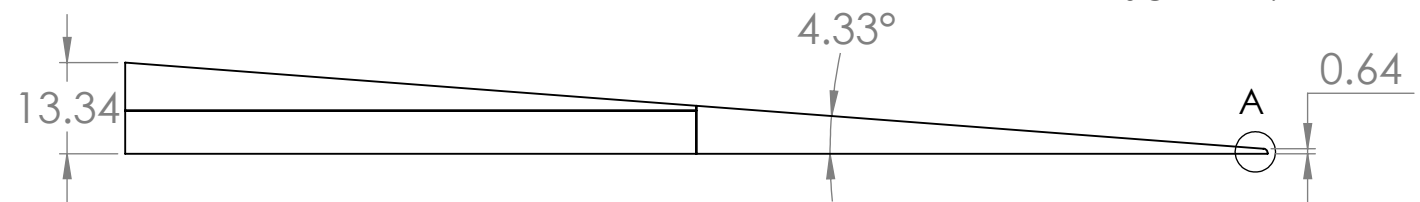

PROPRIETARY:
THE INFORMATION CONTAINED IN THIS DRAWING IS THE SOLE PROPERTY OF **SAFE PATH PRODUCTS**. ANY REPRODUCTION IN PART OR AS A WHOLE WITHOUT THE WRITTEN PERMISSION OF SAFE PATH PRODUCTS IS PROHIBITED.

CONTACTS:
SafePath Products:
1 800 497 2003
Support:
info@safepathproducts.com
Sales:
quote@safepathproducts.com

RAMP MODEL:	SRR 2525
RAMP HEIGHT:	13.34 CENTIMETER
LAST UPDATE:	11/10/20
UNLESS OTHERWISE SPECIFIED: DIMENSIONS ARE IN CENTIMETERS