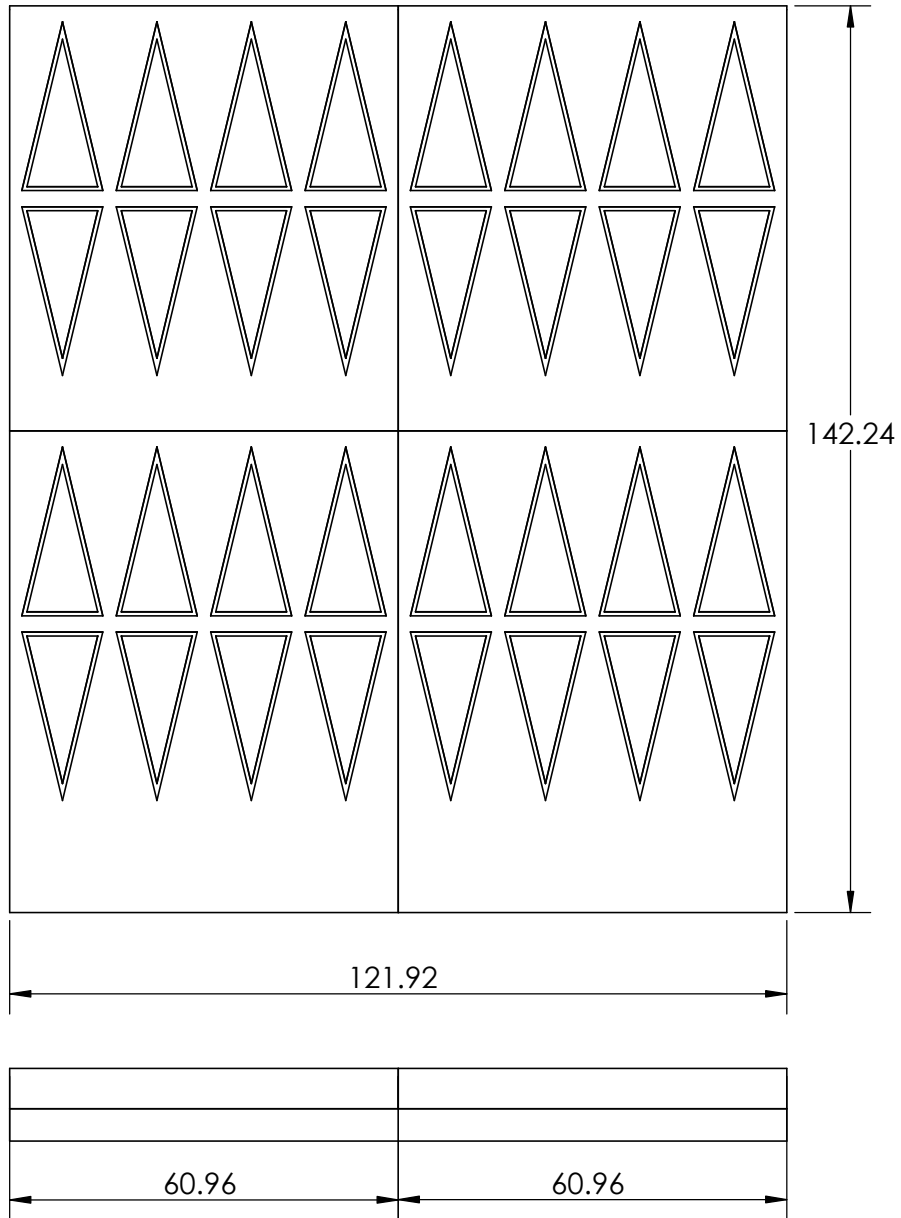

PROPRIETARY:
THE INFORMATION CONTAINED IN THIS DRAWING IS THE SOLE PROPERTY OF **SAFEPATH PRODUCTS**. ANY REPRODUCTION IN PART OR AS A WHOLE WITHOUT THE WRITTEN PERMISSION OF SAFEPATH PRODUCTS IS PROHIBITED.

CONTACTS:
SafePath Products:
1 800 497 2003
Support:
info@safepathproducts.com
Sales:
quote@safepathproducts.com

RAMP MODEL:	SRR 2475
RAMP HEIGHT:	12.07 CM
LAST UPDATE:	11/12/20

UNLESS OTHERWISE SPECIFIED:
DIMENSIONS ARE IN **CENTIMETERS**