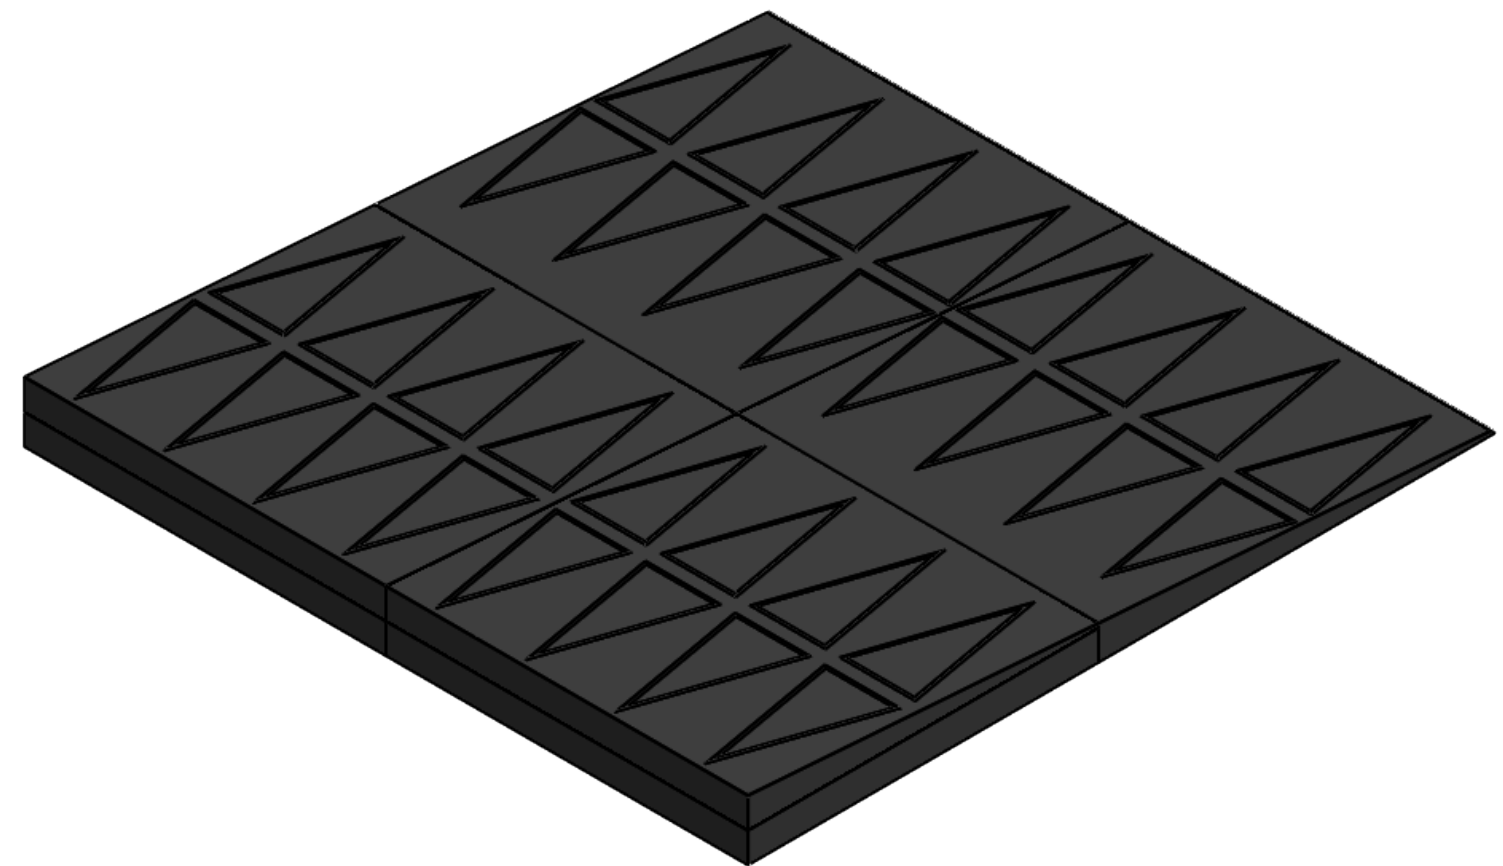

PROPRIETARY:
THE INFORMATION CONTAINED IN THIS DRAWING IS THE SOLE PROPERTY OF **SAFEPATH PRODUCTS**. ANY REPRODUCTION IN PART OR AS A WHOLE WITHOUT THE WRITTEN PERMISSION OF SAFEPATH PRODUCTS IS PROHIBITED.

CONTACTS:
SafePath Products:
1 800 497 2003
Support:
info@safepathproducts.com
Sales:
quote@safepathproducts.com

RAMP MODEL:	SRR 2400
RAMP HEIGHT:	4.00 INCHES
LAST UPDATE:	11/10/20
UNLESS OTHERWISE SPECIFIED: DIMENSIONS ARE IN INCHES