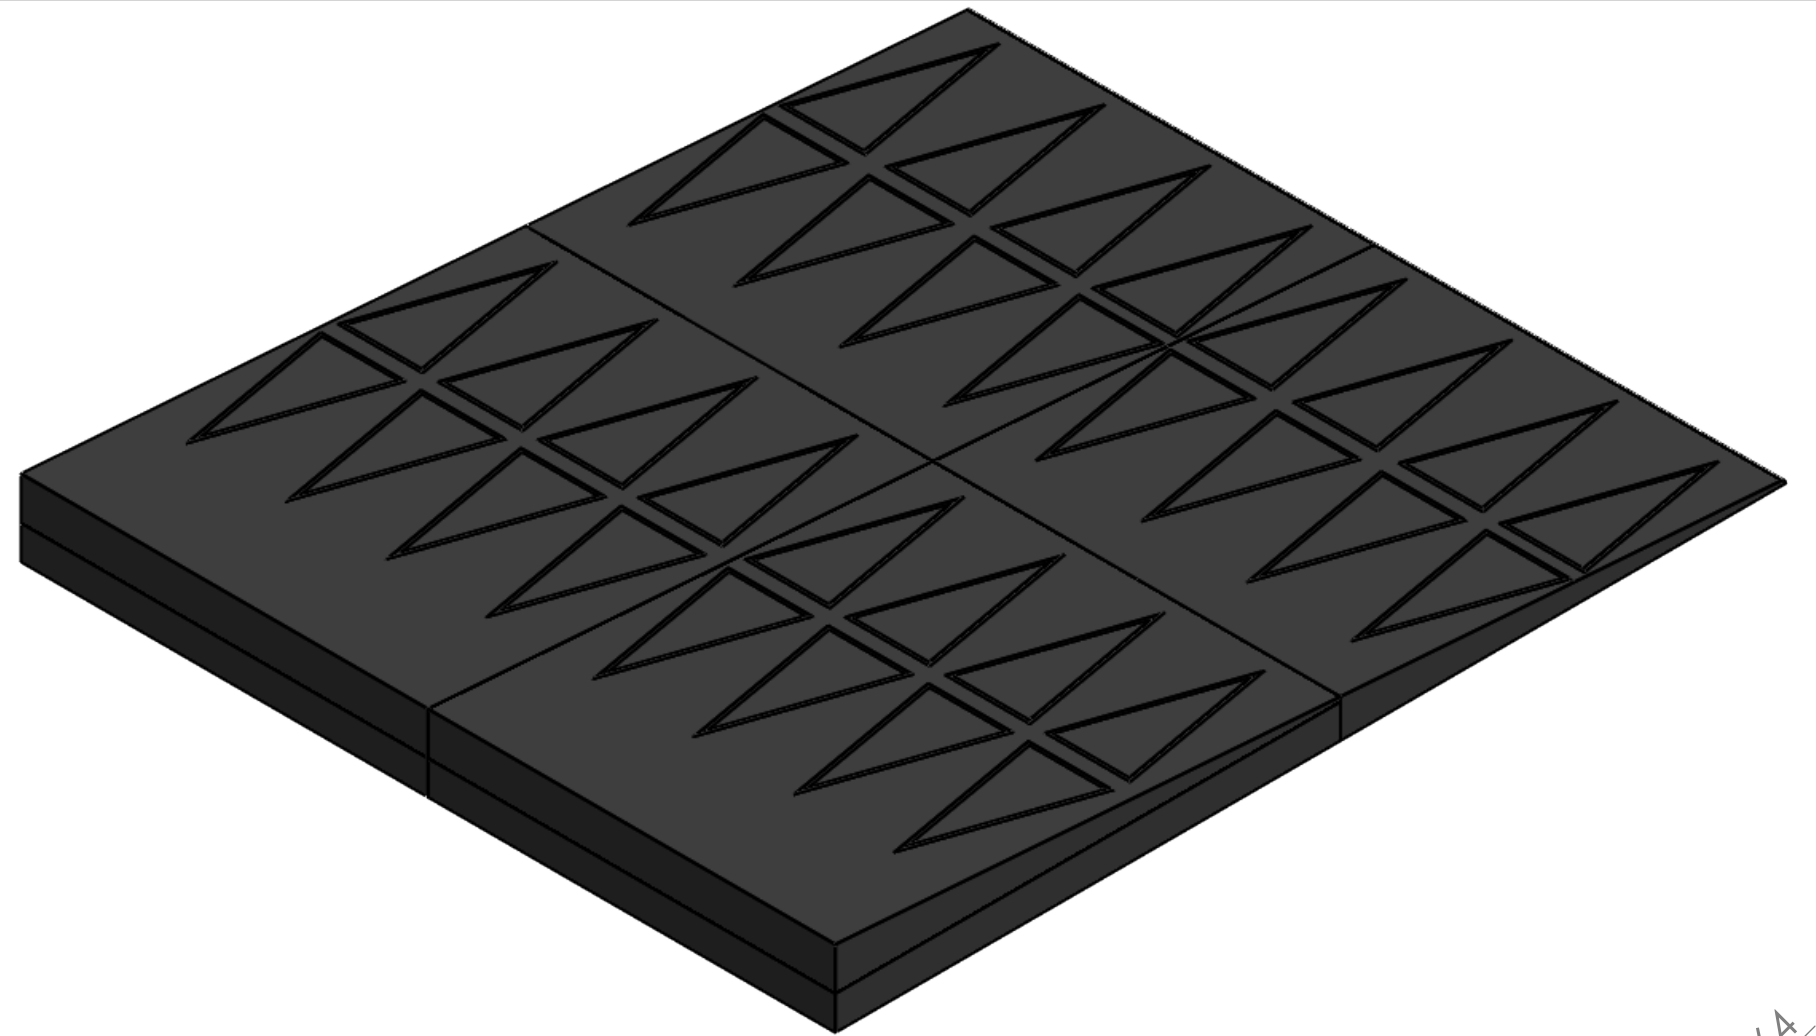

DETAIL A
SCALE 1 : 1