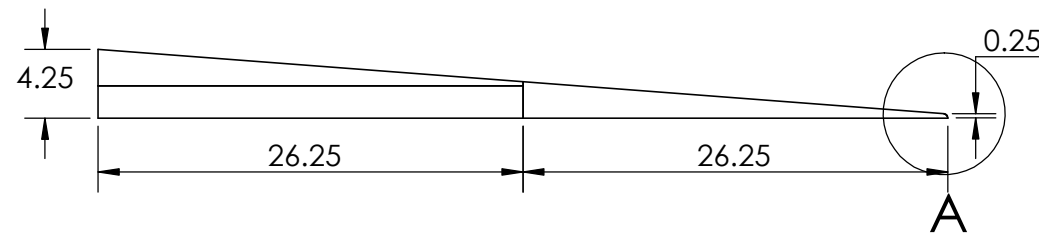

PROPRIETARY:
THE INFORMATION CONTAINED IN THIS DRAWING IS THE SOLE PROPERTY OF SAFEPATH PRODUCTS. ANY REPRODUCTION IN PART OR AS A WHOLE WITHOUT THE WRITTEN PERMISSION OF SAFEPATH PRODUCTS IS PROHIBITED.

CONTACTS:
SafePath Products:
1 800 497 2003
Support:
info@safepathproducts.com
Sales:
quote@safepathproducts.com

RAMP MODEL:	SRR 2425
RAMP HEIGHT:	4.25 INCH
LAST UPDATE:	11/10/20
UNLESS OTHERWISE SPECIFIED: DIMENSIONS ARE IN INCHES