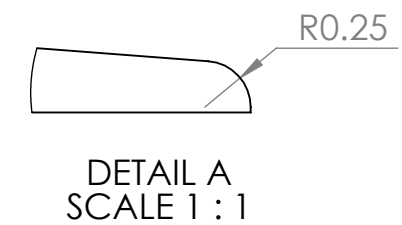

**CONTACTS:**  
**SafePath Products:**  
1 800 497 2003  
**Support:**  
info@safepathproducts.com  
**Sales:**  
quote@safepathproducts.com

RAMP MODEL:		SSR 2350
RAMP HEIGHT:		8.89 CM
LAST UPDATE:	9/15/20	UNLESS OTHERWISE SPECIFIED: DIMENSIONS ARE IN <b>CENTIMETERS</b>

DETAIL A  
SCALE 1 : 1

**PROPRIETARY:**  
THE INFORMATION CONTAINED IN THIS DRAWING IS THE SOLE PROPERTY OF SAFEPATH PRODUCTS. ANY REPRODUCTION IN PART OR AS A WHOLE WITHOUT THE WRITTEN PERMISSION OF SAFEPATH PRODUCTS IS PROHIBITED.

UNLESS OTHERWISE SPECIFIED:  
DIMENSIONS ARE IN **INCHES**

**PROPRIETARY:**  
 THE INFORMATION CONTAINED IN THIS DRAWING IS THE SOLE PROPERTY OF SAFEPATH PRODUCTS. ANY REPRODUCTION IN PART OR AS A WHOLE WITHOUT THE WRITTEN PERMISSION OF SAFEPATH PRODUCTS IS PROHIBITED.