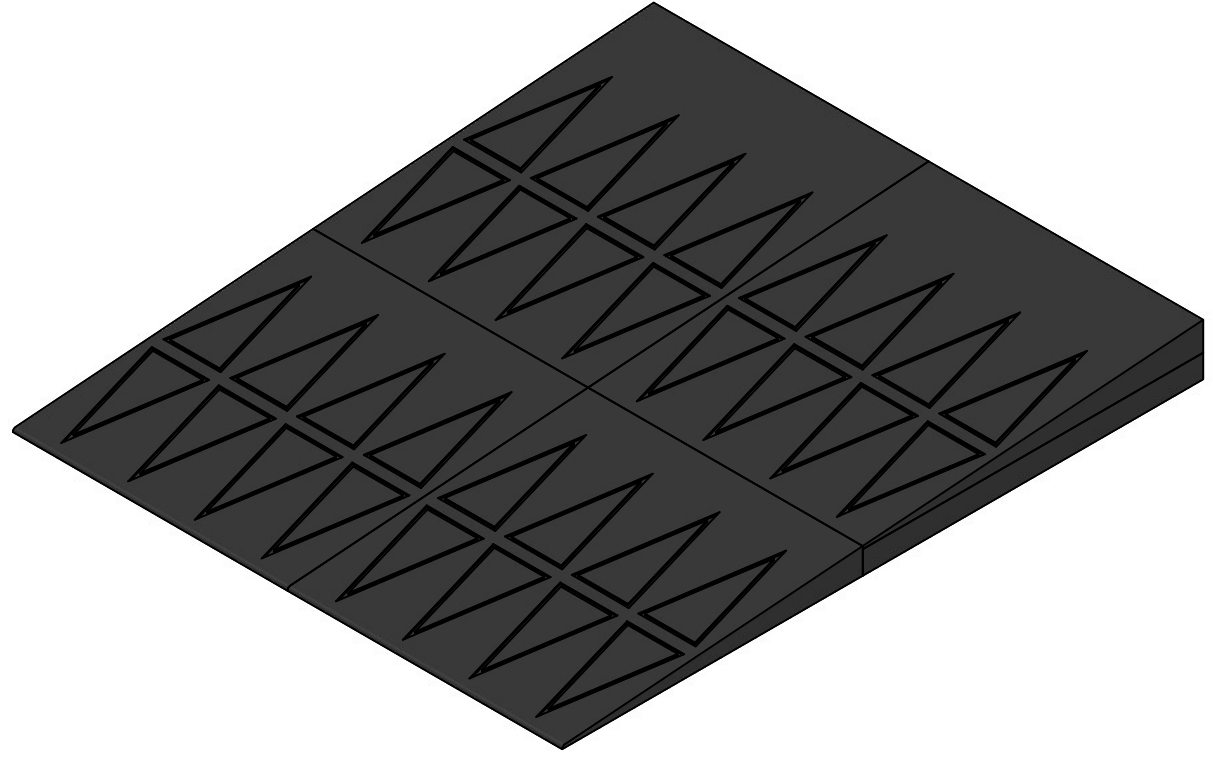

**CONTACTS:**  
**SafePath Products:**  
 1 800 497 2003  
**Support:**  
 info@safepathproducts.com  
**Sales:**  
 quote@safepathproducts.com

RAMP MODEL:	SRR 2425
RAMP HEIGHT:	4.25 INCH
LAST UPDATE:	11/10/20
UNLESS OTHERWISE SPECIFIED: DIMENSIONS ARE IN <b>INCHES</b>	