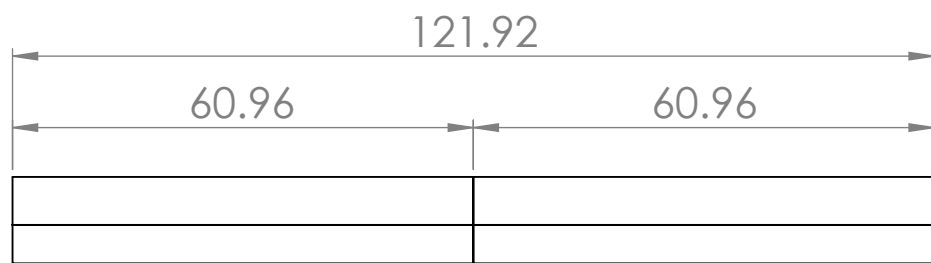

DETAIL A
SCALE 1 : 1