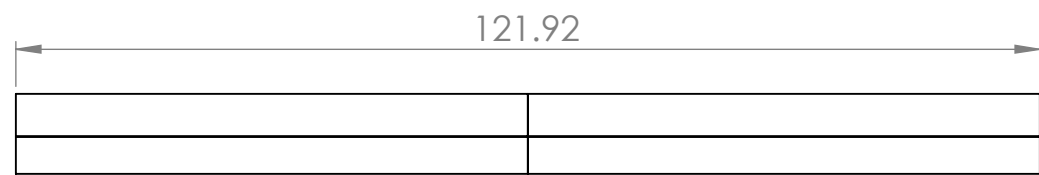

PROPRIETARY:
THE INFORMATION CONTAINED IN THIS DRAWING IS THE SOLE PROPERTY OF SAFEPATH PRODUCTS. ANY REPRODUCTION IN PART OR AS A WHOLE WITHOUT THE WRITTEN PERMISSION OF SAFEPATH PRODUCTS IS PROHIBITED.

CONTACTS:
SafePath Products:
1 800 497 2003
Support:
info@safepathproducts.com
Sales:
quote@safepathproducts.com

RAMP MODEL:	SRR 2375
RAMP HEIGHT:	9.53 CENTIMETERS
LAST UPDATE:	11/10/20
UNLESS OTHERWISE SPECIFIED: DIMENSIONS ARE IN CENTIMETERS