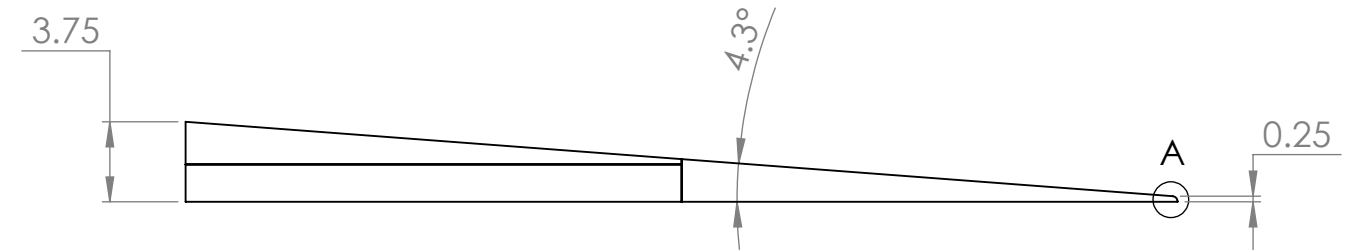

PROPRIETARY:
THE INFORMATION CONTAINED IN THIS DRAWING IS THE SOLE PROPERTY OF SAFEPATH PRODUCTS. ANY REPRODUCTION IN PART OR AS A WHOLE WITHOUT THE WRITTEN PERMISSION OF SAFEPATH PRODUCTS IS PROHIBITED.

CONTACTS:
SafePath Products:
1 800 497 2003
Support:
info@safepathproducts.com
Sales:
quote@safepathproducts.com

RAMP MODEL:	SRR 2375
RAMP HEIGHT:	3.75 INCHES
LAST UPDATE:	11/10/20
UNLESS OTHERWISE SPECIFIED: DIMENSIONS ARE IN INCHES