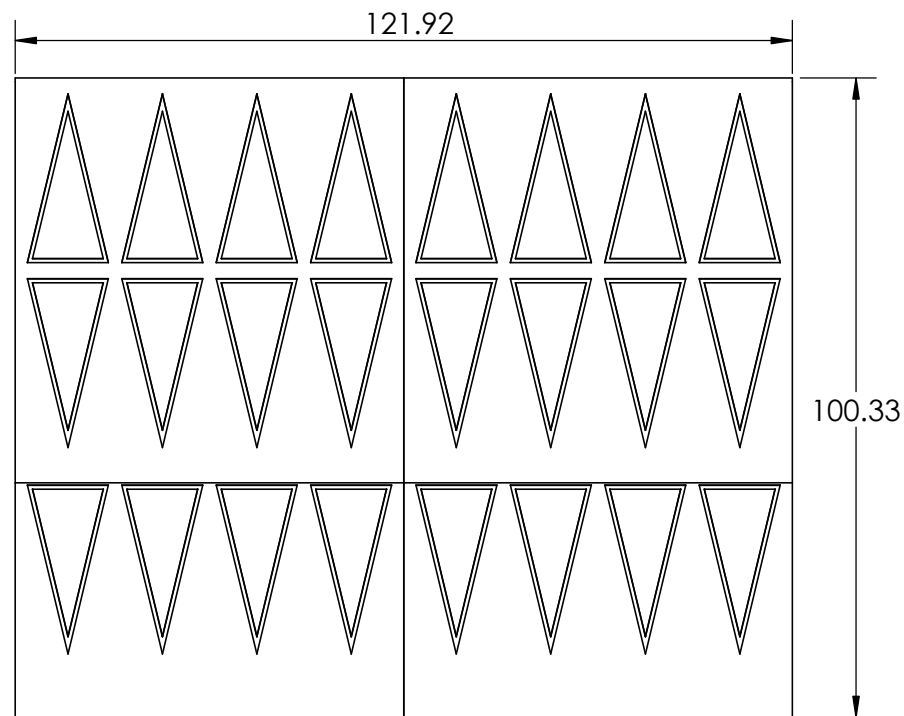

DETAIL A
SCALE 1 : 1