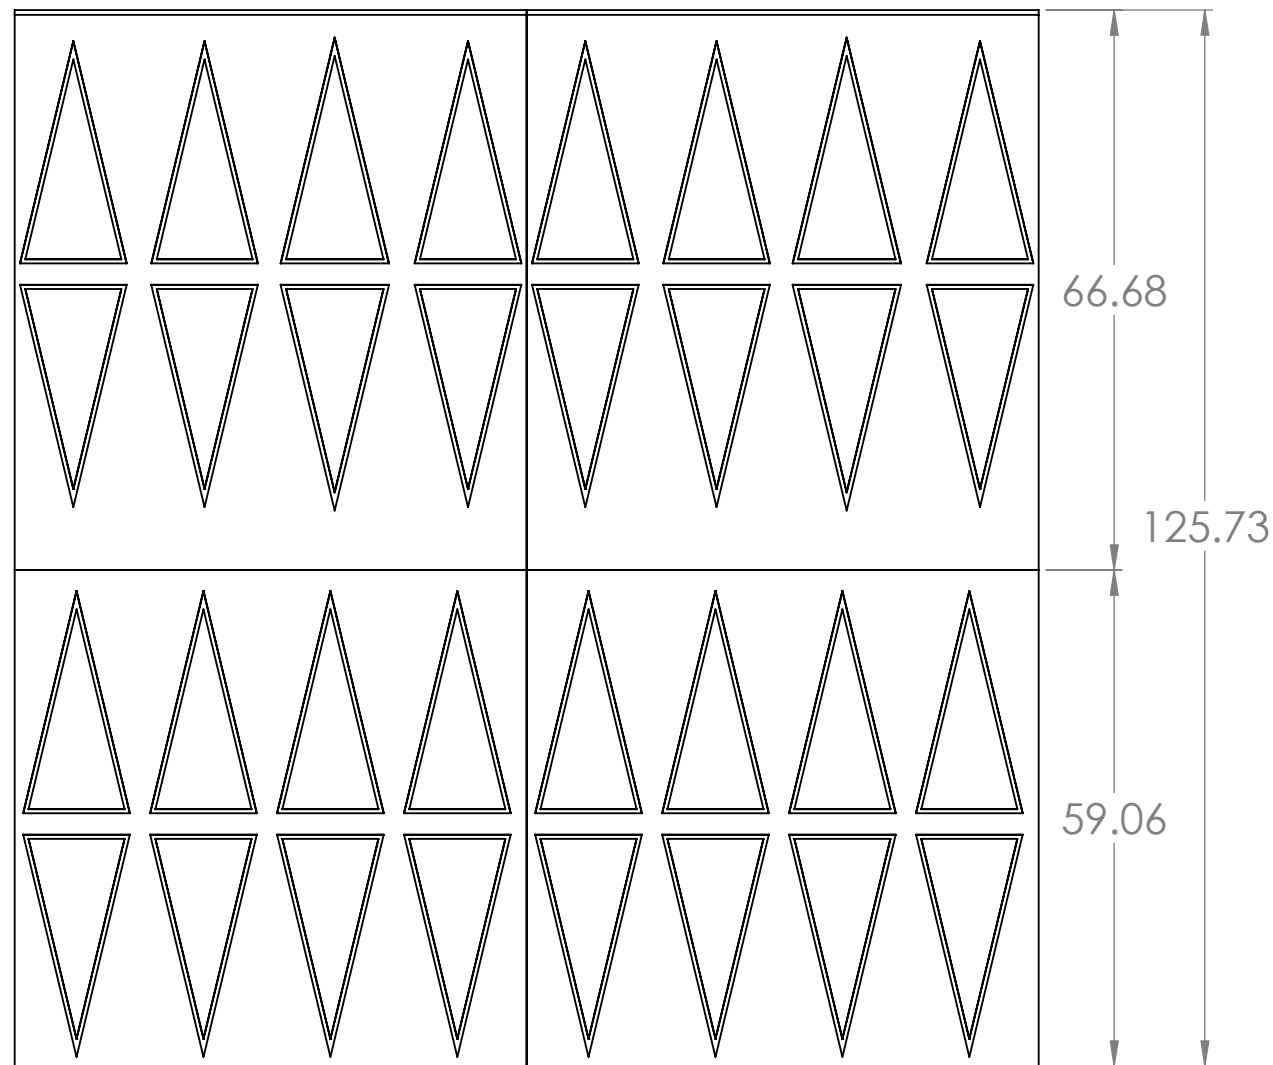

PROPRIETARY:
THE INFORMATION CONTAINED IN THIS DRAWING IS THE SOLE PROPERTY OF **SAFEPATH PRODUCTS**. ANY REPRODUCTION IN PART OR AS A WHOLE WITHOUT THE WRITTEN PERMISSION OF SAFEPATH PRODUCTS IS PROHIBITED.

CONTACTS:
SafePath Products:
1 800 497 2003
Support:
info@safepathproducts.com
Sales:
quote@safepathproducts.com

RAMP MODEL:		SRR 2400
RAMP HEIGHT:		10.16 CENTIMETERS
LAST UPDATE:	11/10/20	UNLESS OTHERWISE SPECIFIED: DIMENSIONS ARE IN CENTIMETERS