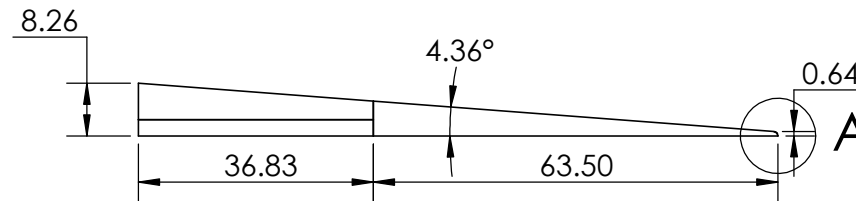

DETAIL A
SCALE 1 : 1