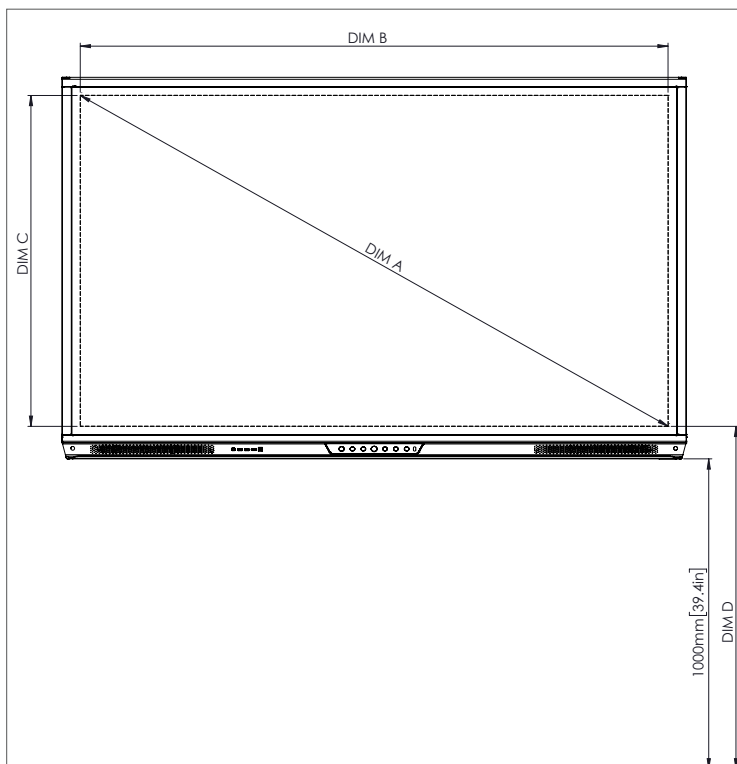

### PHYSICAL SPECIFICATIONS

Panel Dimensions	70" 4K: 1668 x 1033 x 95 mm (65.7 x 40.7 x 3.7 in) 75" 4K: 1764 x 1089 x 109 mm (69.4 x 42.9 x 4.3 in) 86" 4K: 2014 x 1231 x 109 mm (79.3 x 48.5 x 4.3 in)
Packed Dimensions	70" 4K: 1796 x 1145 x 278 mm (70.7 x 45.1 x 11.0 in) 75" 4K: 1895 x 1200 x 278 mm (74.6 x 47.2 x 11.0 in) 86" 4K: 2140 x 1350 x 278 mm (84.3 x 53.1 x 11.0 in)
Net Weight	70" 4K: 53 kg (117 lbs) 75" 4K: 60 kg (132 lbs) 86" 4K: 75 kg (165 lbs)
Packed Weight	70" 4K: 75.5 kg (166.4 lbs) 75" 4K: 85.5 kg (188.5 lbs) 86" 4K: 101.6 kg (224.0 lbs)
Wall Mount Dimensions	1010 x 720 x 52 mm (39.8 x 28.3 x 2.0 in)
VESA Mount Point	70" 4K: 600 x 400 mm (23.6 x 15.7 in) 75" 4K: 800 x 400 mm (31.5 x 15.7 in) 86" 4K: 800 x 400 mm (31.5 x 15.7 in)

## TECHNICAL DRAWINGS

70"

Front

DIM	DIMENSION (MM)	DIMENSION (IN)
A	1768	70.0
B	1541	60.7
C	867	34.1
D	1107	43.6
E	136	5.4
F	67	2.6
G	1033	40.7
H	1668	65.7
I	600	23.6
J Min	157	6.2
J Max	295	11.6
K Min	1157	45.6
K Max	1295	51.0
L	95	3.7

## TECHNICAL DRAWINGS

75"

Front

DIM	DIMENSION (MM)	DIMENSION (IN)
A	1894	75.6
B	1651	65.0
C	928	36.5
D	1103	43.4
E	133	5.2
F	67	2.6
G	1089	42.9
H	1764	69.4
I	800	31.5
J Min	214	8.4
J Max	352	13.9
K Min	1215	47.8
K Max	1353	53.3
L	109	4.3

## TECHNICAL DRAWINGS

86"

Front

DIM	DIMENSION (MM)	DIMENSION (IN)
A	2176	85.6
B	1896	74.7
C	1067	42.0
D	1107	43.6
E	134	5.3
F	67	2.6
G	1231	48.5
H	2014	79.3
I	800	31.5
J Min	286	11.3
J Max	424	16.7
K Min	1286	50.6
K Max	1424	56.1
L	109	4.3