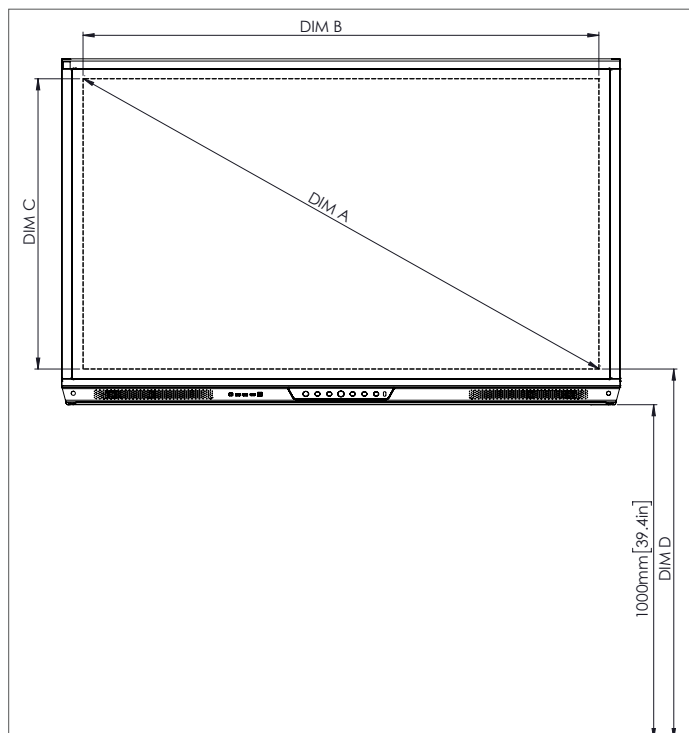

### PHYSICAL SPECIFICATIONS

Panel Dimensions	70" 4K: 1668 x 1033 x 95 mm (65.7 x 40.7 x 3.7 in) 75" 4K: 1764 x 1089 x 109 mm (69.4 x 42.9 x 4.3 in) 86" 4K: 2014 x 1231 x 109 mm (79.3 x 48.5 x 4.3 in)
Packed Dimensions	70" 4K: 1796 x 1145 x 278 mm (70.7 x 45.1 x 11.0 in) 75" 4K: 1895 x 1200 x 278 mm (74.6 x 47.2 x 11.0 in) 86" 4K: 2140 x 1350 x 278 mm (84.3 x 53.1 x 11.0 in)
Net Weight	70" 4K: 53 kg (117 lbs) 75" 4K: 60 kg (132 lbs) 86" 4K: 75 kg (165 lbs)
Packed Weight	70" 4K: 75.5 kg (166.4 lbs) 75" 4K: 85.5 kg (188.5 lbs) 86" 4K: 101.6 kg (224.0 lbs)
Wall Mount Dimensions	1010 x 720 x 52 mm (39.8 x 28.3 x 2.0 in)
VESA Mount Point	70" 4K: 600 x 400 mm (23.6 x 15.7 in) 75" 4K: 800 x 400 mm (31.5 x 15.7 in) 86" 4K: 800 x 400 mm (31.5 x 15.7 in)

## TECHNICAL DRAWINGS

70"

Front

DIM	DIMENSION (MM)	DIMENSION (IN)
A	1768	70.0
B	1541	60.7
C	867	34.1
D	1107	43.6
E	136	5.4
F	67	2.6
G	1033	40.7
H	1668	65.7
I	600	23.6
J Min	157	6.2
J Max	295	11.6
K Min	1157	45.6
K Max	1295	51.0
L	95	3.7

## TECHNICAL DRAWINGS

75"

Front

DIM	DIMENSION (MM)	DIMENSION (IN)
A	1894	75.6
B	1651	65.0
C	928	36.5
D	1103	43.4
E	133	5.2
F	67	2.6
G	1089	42.9
H	1764	69.4
I	800	31.5
J Min	214	8.4
J Max	352	13.9
K Min	1215	47.8
K Max	1353	53.3
L	109	4.3

## TECHNICAL DRAWINGS

86"

Front

DIM	DIMENSION (MM)	DIMENSION (IN)
A	2176	85.6
B	1896	74.7
C	1067	42.0
D	1107	43.6
E	134	5.3
F	67	2.6
G	1231	48.5
H	2014	79.3
I	800	31.5
J Min	286	11.3
J Max	424	16.7
K Min	1286	50.6
K Max	1424	56.1
L	109	4.3