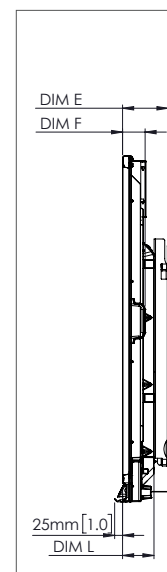

Side

ActivPanel 2019-E Titanium SS 12/20 v1.1 EN

Page 3