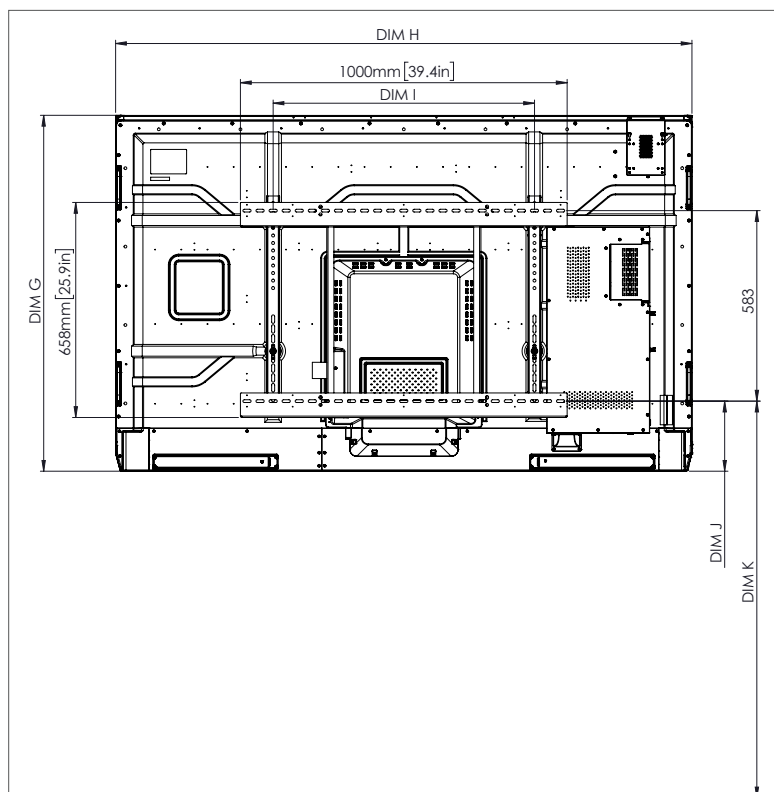

DIM	DIMENSION (MM)	DIMENSION (IN)
A	1894	75.6
B	1651	65.0
C	928	36.5
D	1103	43.4
E	133	5.2
F	67	2.6
G	1089	42.9
H	1764	69.4
I	800	31.5
J Min	214	8.4
J Max	352	13.9
K Min	1215	47.8
K Max	1353	53.3
L	109	4.3

Back