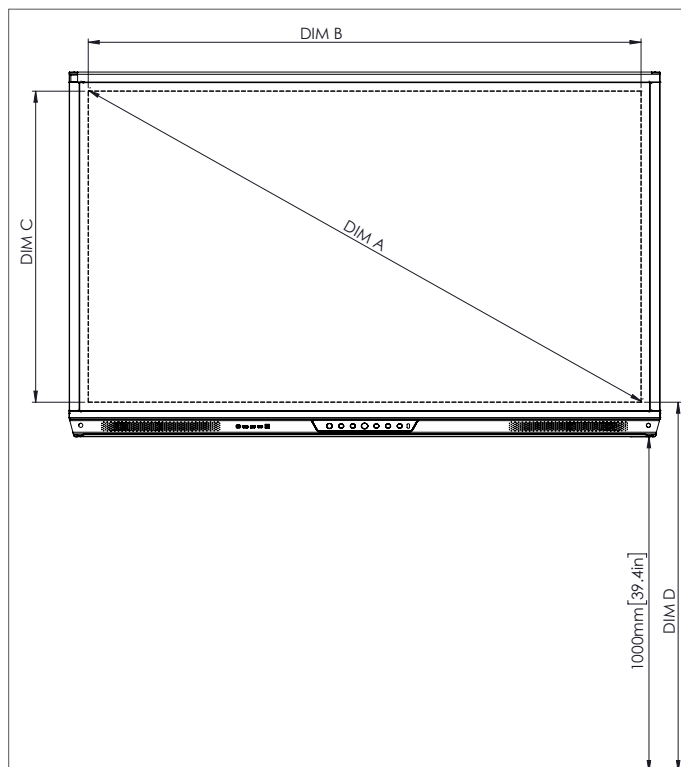

### PHYSICAL SPECIFICATIONS

Panel Dimensions	70" 4K: 1668 x 1033 x 95 mm (65.7 x 40.7 x 3.7 in) 75" 4K: 1764 x 1089 x 109 mm (69.4 x 42.9 x 4.3 in) 86" 4K: 2014 x 1231 x 109 mm (79.3 x 48.5 x 4.3 in)
Packed Dimensions	70" 4K: 1796 x 1145 x 278 mm (70.7 x 45.1 x 11.0 in) 75" 4K: 1895 x 1200 x 278 mm (74.6 x 47.2 x 11.0 in) 86" 4K: 2140 x 1350 x 278 mm (84.3 x 53.1 x 11.0 in)
Net Weight	70" 4K: 53 kg (117 lbs) 75" 4K: 60 kg (132 lbs) 86" 4K: 75 kg (165 lbs)
Packed Weight	70" 4K: 75.5 kg (166.4 lbs) 75" 4K: 85.5 kg (188.5 lbs) 86" 4K: 101.6 kg (224.0 lbs)
Wall Mount Dimensions	1010 x 720 x 52 mm (39.8 x 28.3 x 2.0 in)
VESA Mount Point	70" 4K: 600 x 400 mm (23.6 x 15.7 in) 75" 4K: 800 x 400 mm (31.5 x 15.7 in) 86" 4K: 800 x 400 mm (31.5 x 15.7 in)

## TECHNICAL DRAWINGS

70"

Front

DIM	DIMENSION (MM)	DIMENSION (IN)
A	1768	70.0
B	1541	60.7
C	867	34.1
D	1107	43.6
E	136	5.4
F	67	2.6
G	1033	40.7
H	1668	65.7
I	600	23.6
J Min	157	6.2
J Max	295	11.6
K Min	1157	45.6
K Max	1295	51.0
L	95	3.7

## TECHNICAL DRAWINGS

75"

Front

DIM	DIMENSION (MM)	DIMENSION (IN)
A	1894	75.6
B	1651	65.0
C	928	36.5
D	1103	43.4
E	133	5.2
F	67	2.6
G	1089	42.9
H	1764	69.4
I	800	31.5
J Min	214	8.4
J Max	352	13.9
K Min	1215	47.8
K Max	1353	53.3
L	109	4.3

## TECHNICAL DRAWINGS

86"

Front

DIM	DIMENSION (MM)	DIMENSION (IN)
A	2176	85.6
B	1896	74.7
C	1067	42.0
D	1107	43.6
E	134	5.3
F	67	2.6
G	1231	48.5
H	2014	79.3
I	800	31.5
J Min	286	11.3
J Max	424	16.7
K Min	1286	50.6
K Max	1424	56.1
L	109	4.3