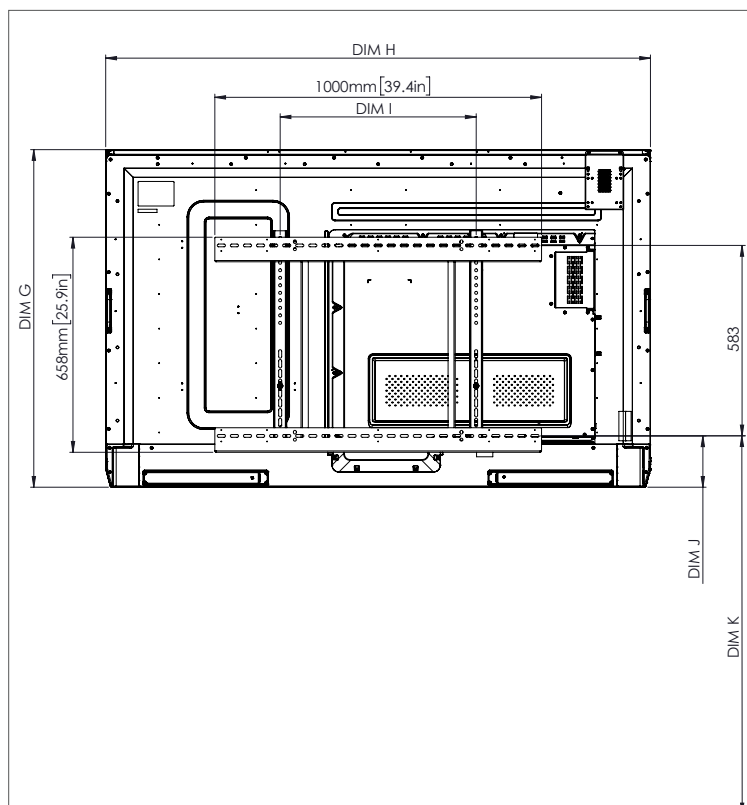

### PHYSICAL SPECIFICATIONS

Panel Dimensions	70" 4K: 1668 x 1033 x 95 mm (65.7 x 40.7 x 3.7 in) 75" 4K: 1764 x 1089 x 109 mm (69.4 x 42.9 x 4.3 in) 86" 4K: 2014 x 1231 x 109 mm (79.3 x 48.5 x 4.3 in)
Packed Dimensions	70" 4K: 1796 x 1145 x 278 mm (70.7 x 45.1 x 11.0 in) 75" 4K: 1895 x 1200 x 278 mm (74.6 x 47.2 x 11.0 in) 86" 4K: 2140 x 1350 x 278 mm (84.3 x 53.1 x 11.0 in)
Net Weight	70" 4K: 53 kg (117 lbs) 75" 4K: 60 kg (132 lbs) 86" 4K: 75 kg (165 lbs)
Packed Weight	70" 4K: 75.5 kg (166.4 lbs) 75" 4K: 85.5 kg (188.5 lbs) 86" 4K: 101.6 kg (224.0 lbs)
Wall Mount Dimensions	1010 x 720 x 52 mm (39.8 x 28.3 x 2.0 in)
VESA Mount Point	70" 4K: 600 x 400 mm (23.6 x 15.7 in) 75" 4K: 800 x 400 mm (31.5 x 15.7 in) 86" 4K: 800 x 400 mm (31.5 x 15.7 in)

## TECHNICAL DRAWINGS

70"

Front

DIM	DIMENSION (MM)	DIMENSION (IN)
A	1768	70.0
B	1541	60.7
C	867	34.1
D	1107	43.6
E	136	5.4
F	67	2.6
G	1033	40.7
H	1668	65.7
I	600	23.6
J Min	157	6.2
J Max	295	11.6
K Min	1157	45.6
K Max	1295	51.0
L	95	3.7

## TECHNICAL DRAWINGS

75"

Front

DIM	DIMENSION (MM)	DIMENSION (IN)
A	1894	75.6
B	1651	65.0
C	928	36.5
D	1103	43.4
E	133	5.2
F	67	2.6
G	1089	42.9
H	1764	69.4
I	800	31.5
J Min	214	8.4
J Max	352	13.9
K Min	1215	47.8
K Max	1353	53.3
L	109	4.3

## TECHNICAL DRAWINGS

86"

Front

DIM	DIMENSION (MM)	DIMENSION (IN)
A	2176	85.6
B	1896	74.7
C	1067	42.0
D	1107	43.6
E	134	5.3
F	67	2.6
G	1231	48.5
H	2014	79.3
I	800	31.5
J Min	286	11.3
J Max	424	16.7
K Min	1286	50.6
K Max	1424	56.1
L	109	4.3