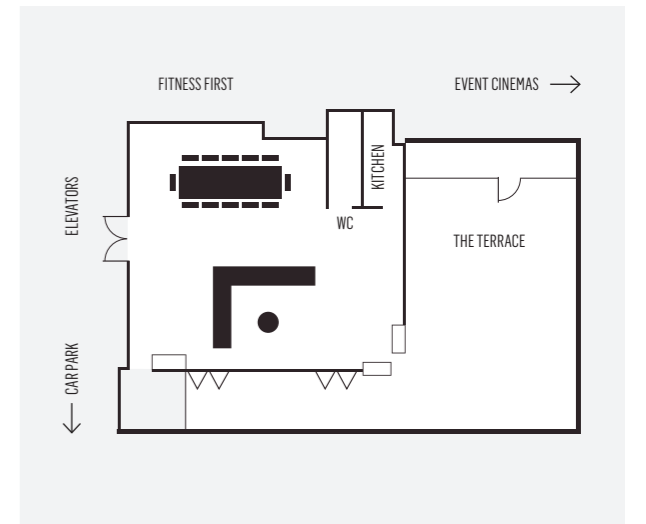

02

INTRODUCING THE WESTFIELD SUITE

The Westfield Suite, conveniently located inside Westfield Bondi Junction, is a unique and elegant multi-purpose function space creating a point of difference for your audience.

The Westfield Suite includes a main lounge area, outdoor terrace, boardroom area, bathroom and a kitchen, allowing the flexibility to host a range of functions including;

- ▶ Lifestyle Events
- ▶ Product Launches
- ▶ Styling Sessions
- ▶ Client Conferences
- ▶ Staff Workshops
- ▶ Business Conferences

Images: 01 Theatre style, 02 Boardroom style, 03 Lounge area, 04 Terrace area.

05

LAYOUT OPTIONS

The following table provides a guide to some of the layout options and capacities available to you:

Layout	Capacity	Notes
Lounge Area	8	Utilising sofa and armchairs
Boardroom Table	12	1 rectangular table, 12 boardroom chairs
Theatre Style	42	7 rows of 6 chairs
Stand Up	70	Create a cocktail function with lounge area