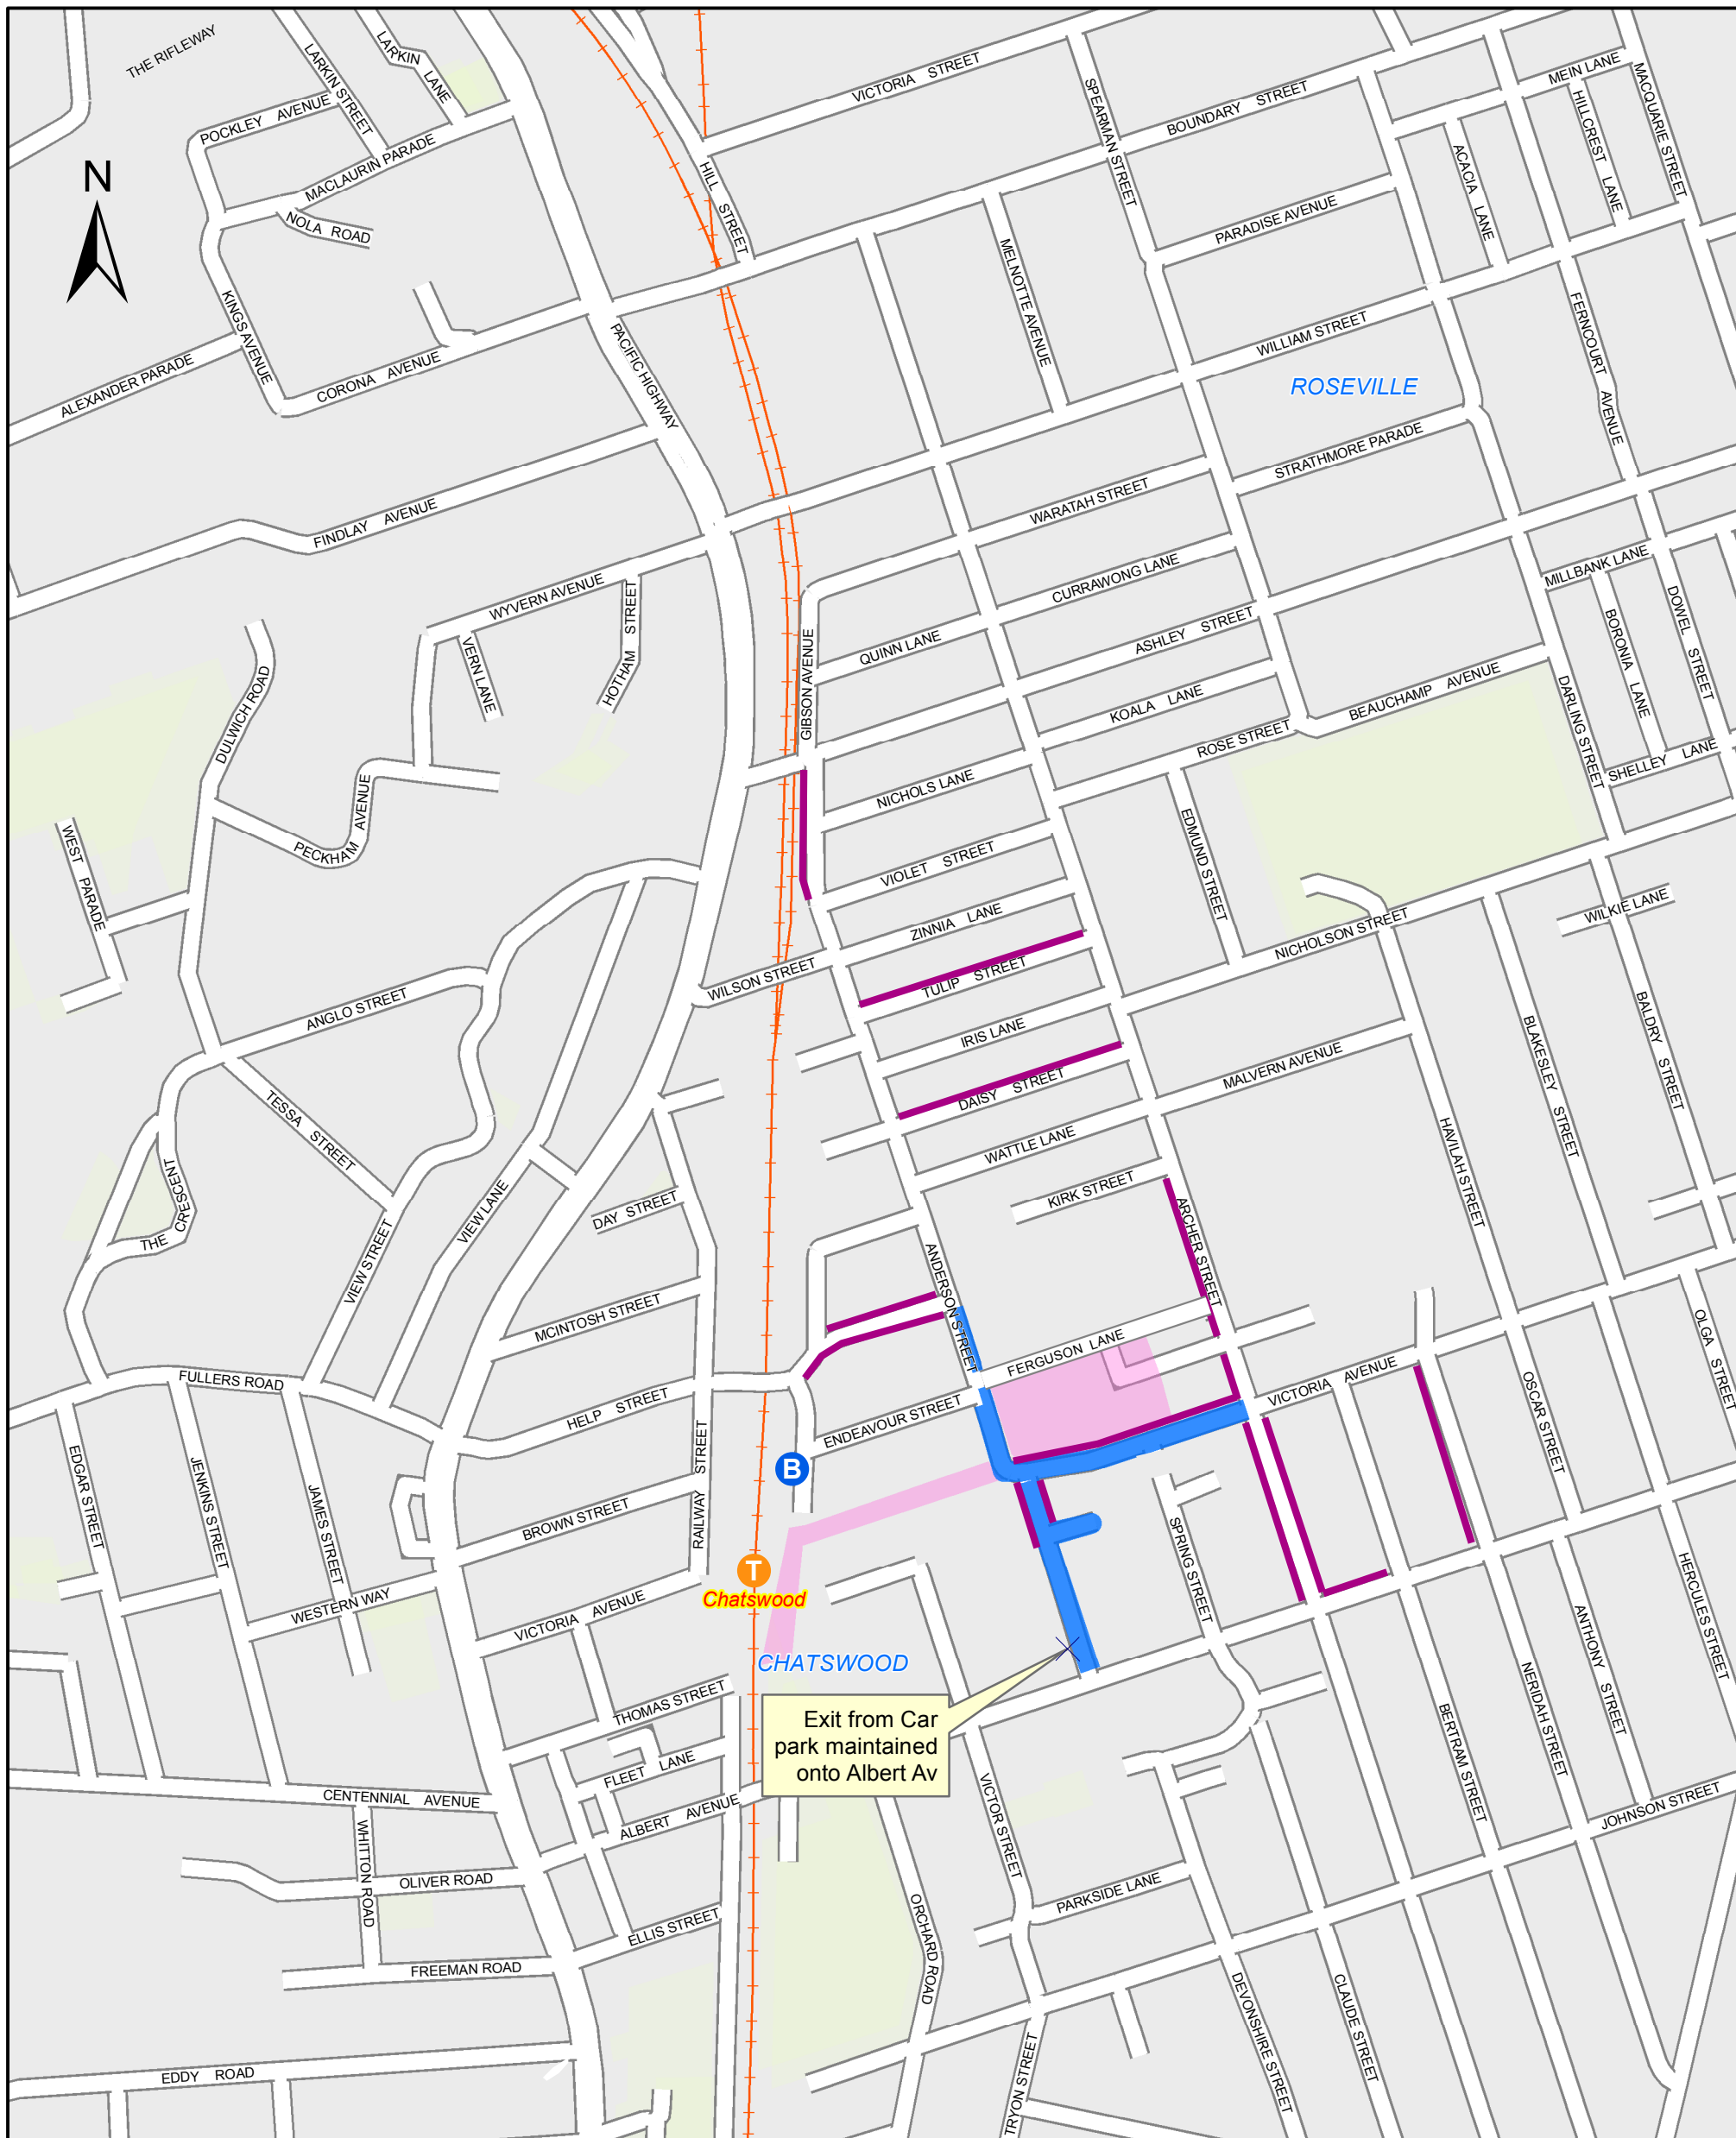

Vivid Sydney - Chatswood Road Closures & Special Event Clearways

Fri 25 May - Sat 16 June 2018

Road Closures

7pm to 10:30pm Fri 25, Thur 31 May, Fri 1, Thur 7, Fri 8, Thur 14, Fri 15 June 2018

5pm to 10:30pm Sat 26 May, Sat 2, Sat 9, Sun 10 & Sat 16 June 2018

Special Event Clearways

3:00pm to 10:30pm

Legend:

- B** Bus
- T** Train
- Vivid Precincts

0 0.05 0.1 0.2 0.3 0.4 0.5

Kilometres

Map by Transport Management Centre, Eveleigh NSW.
 Base data © Copyright Department of Lands 2017. Date Issued: April 2018.
 File: \ARCGIS mxd\Vivid-SECs&RoadClosures2018-A4-Chatswood.mxd