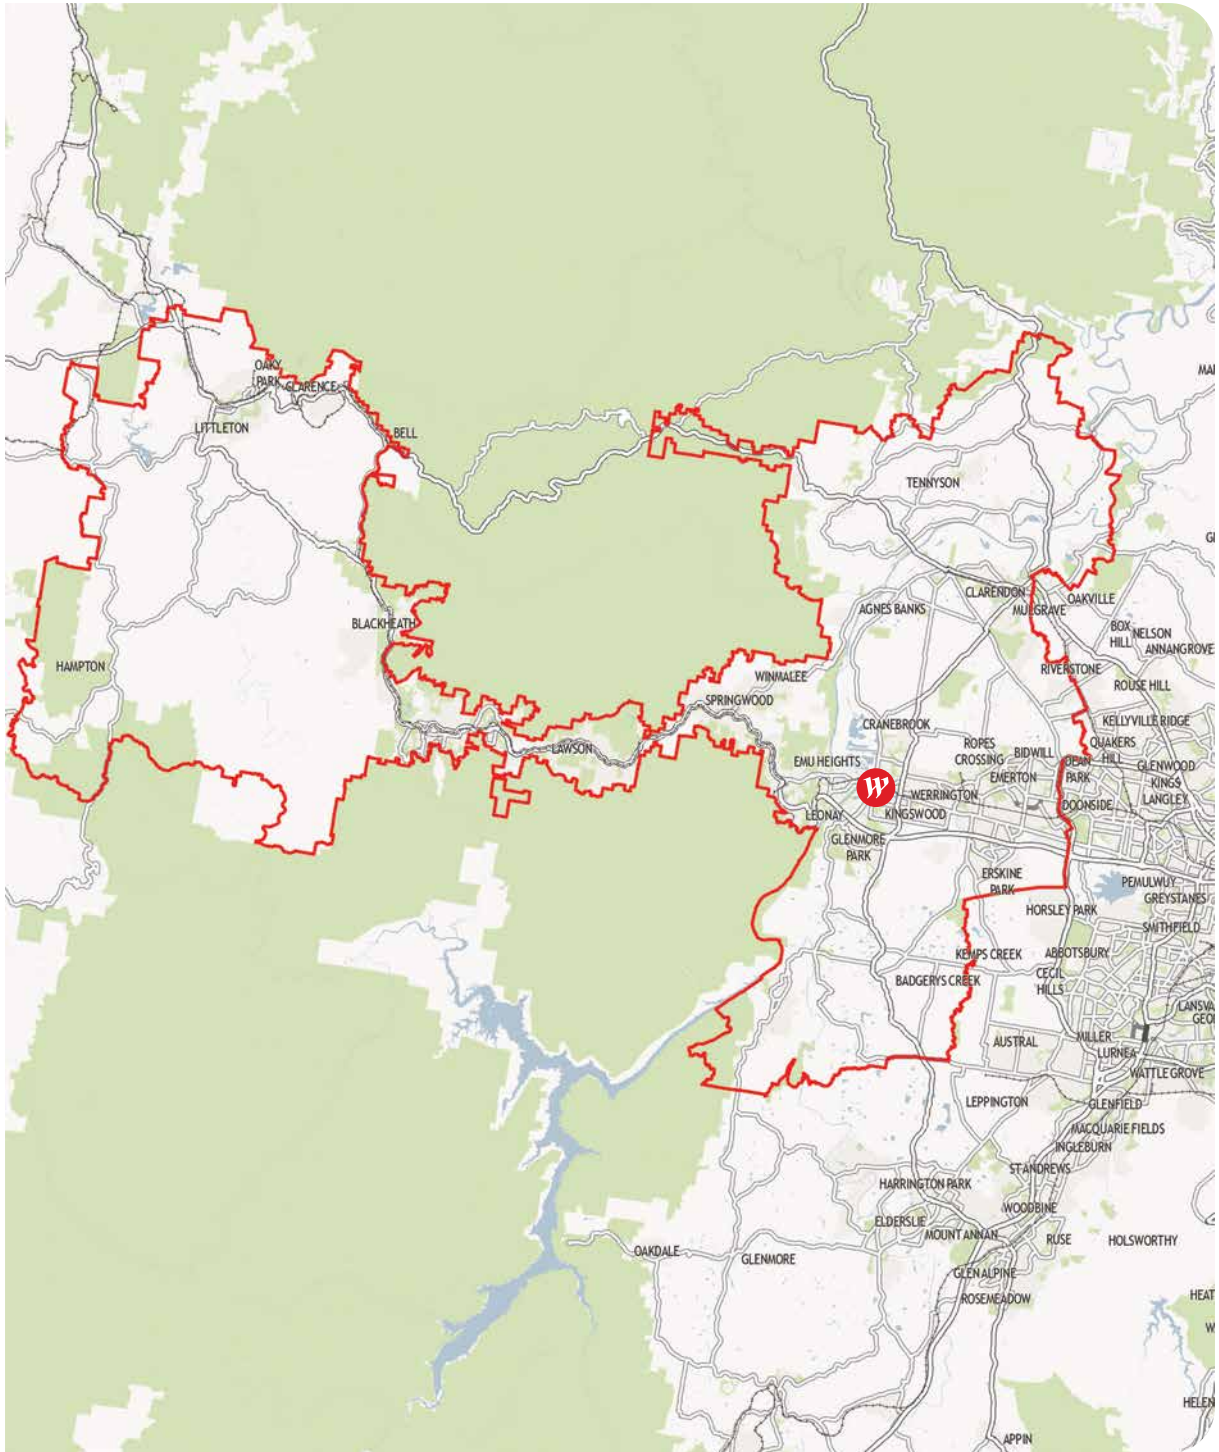

NSW | Westfield Penrith