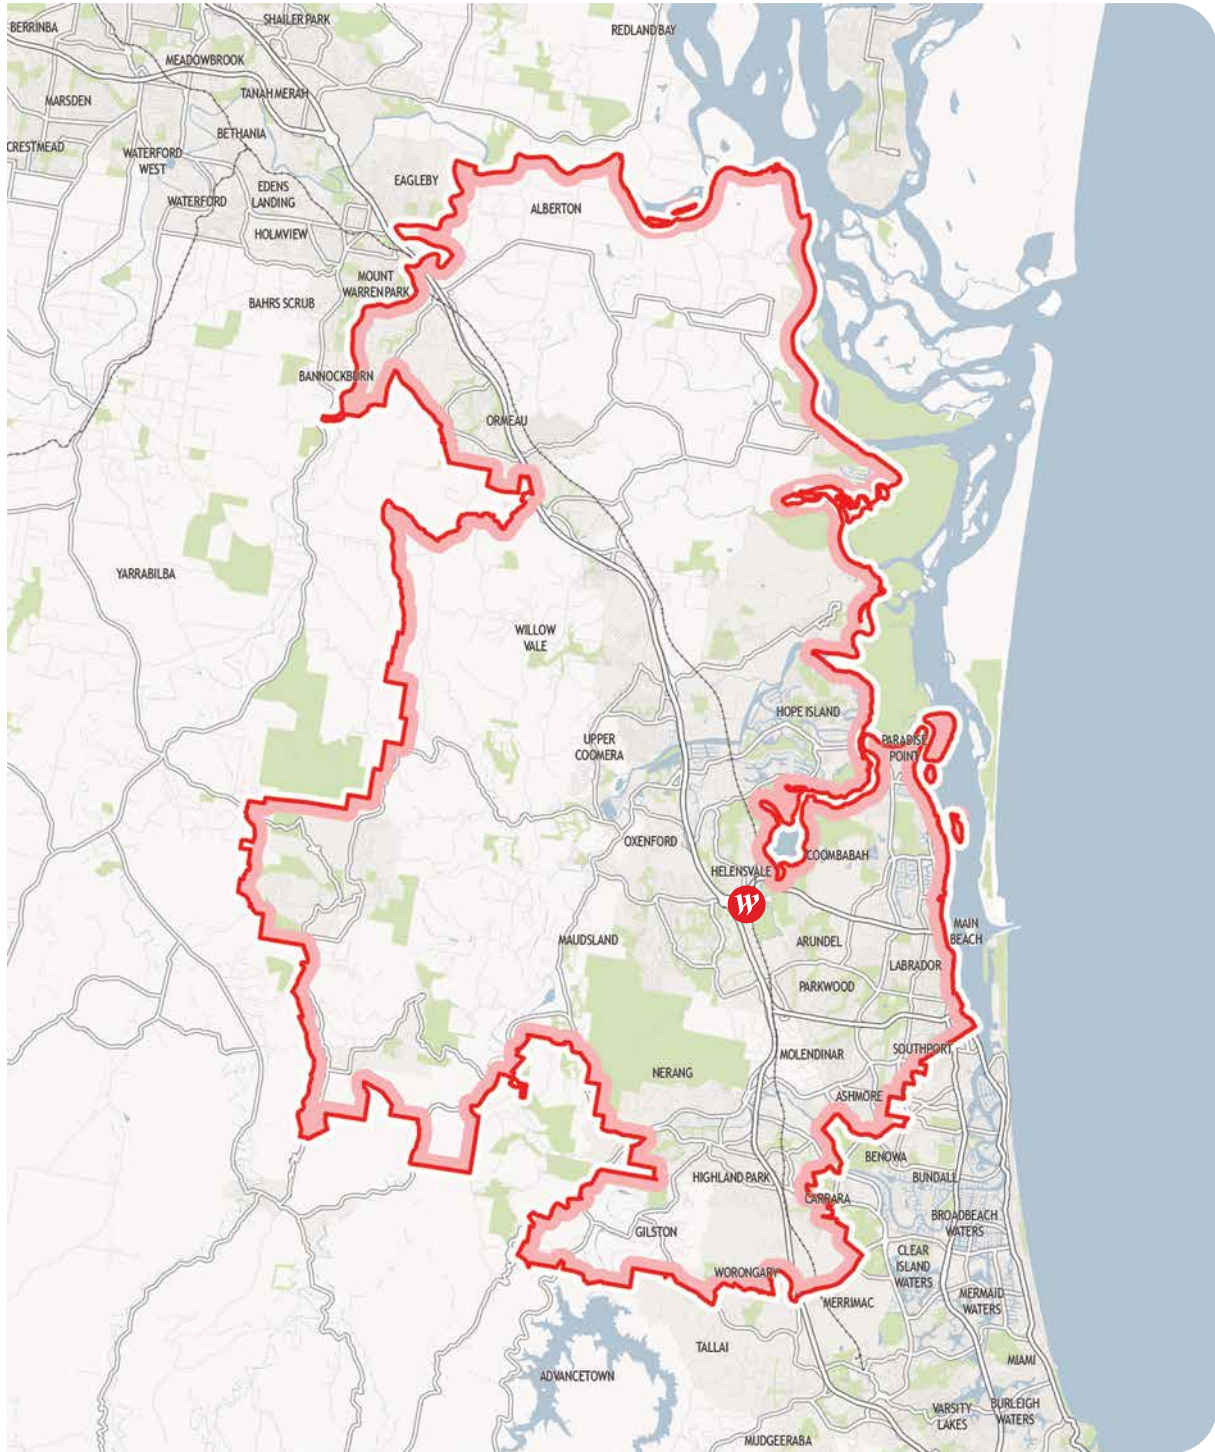

QLD | Westfield Helensvale