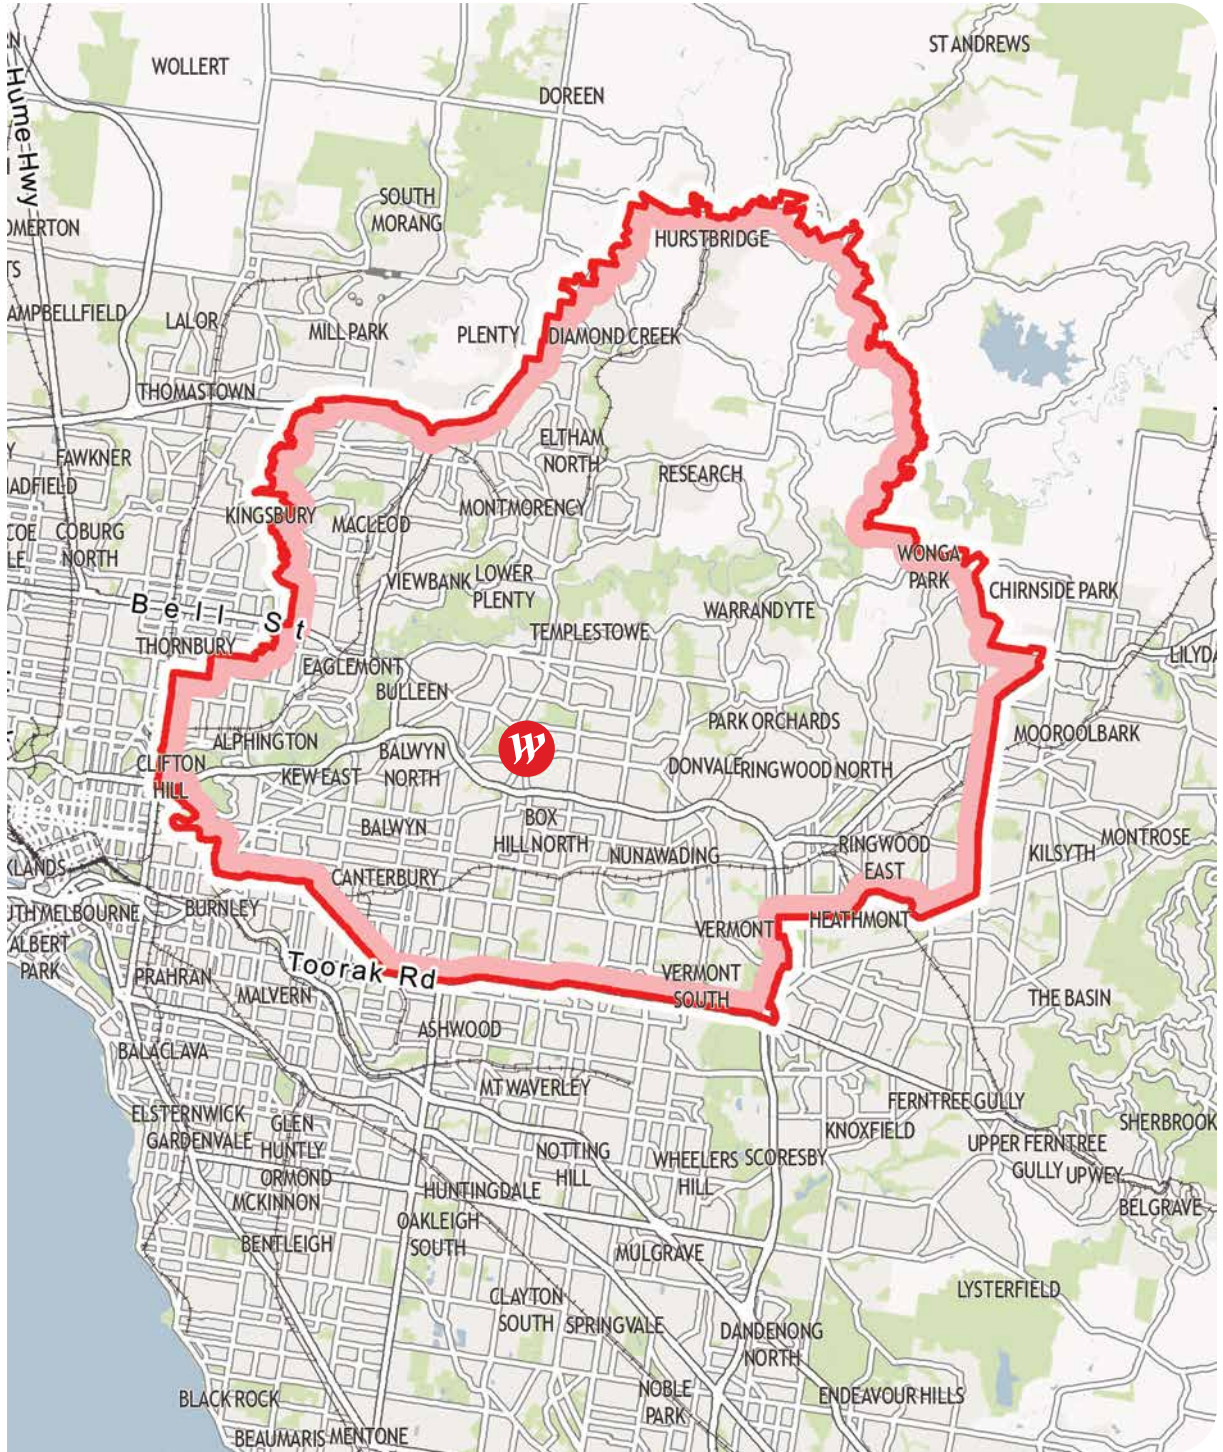

VIC | Westfield Doncaster