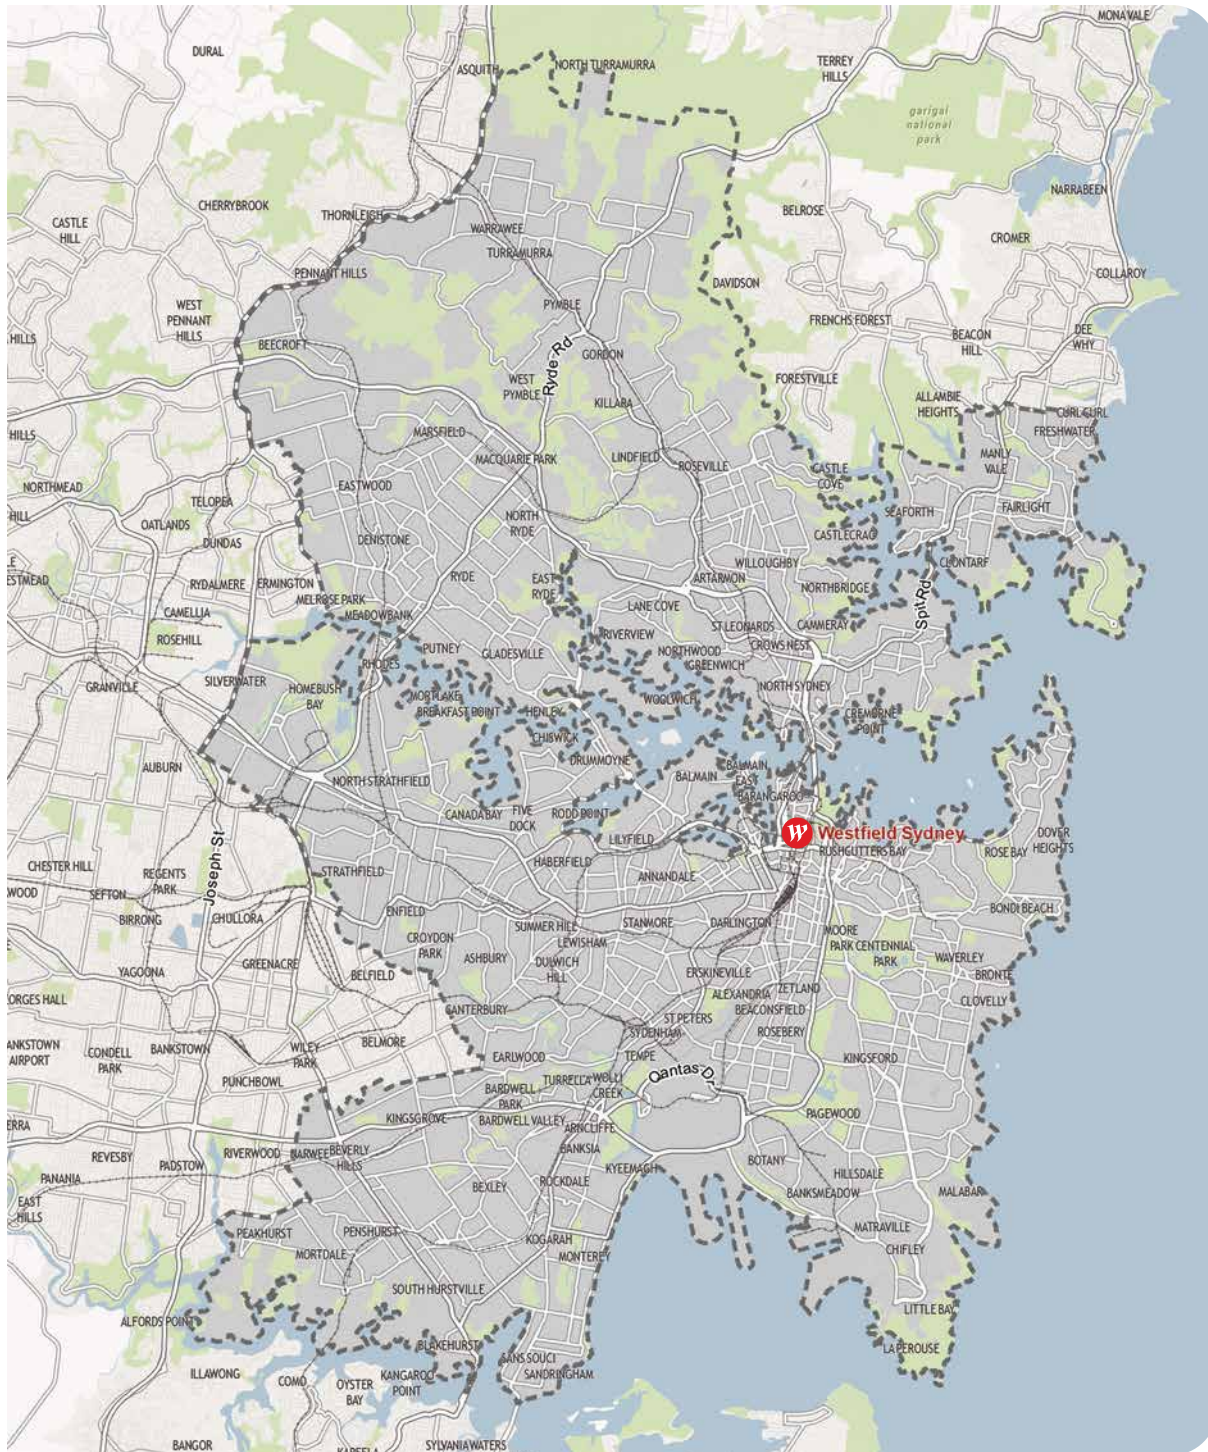

NSW | Westfield Sydney