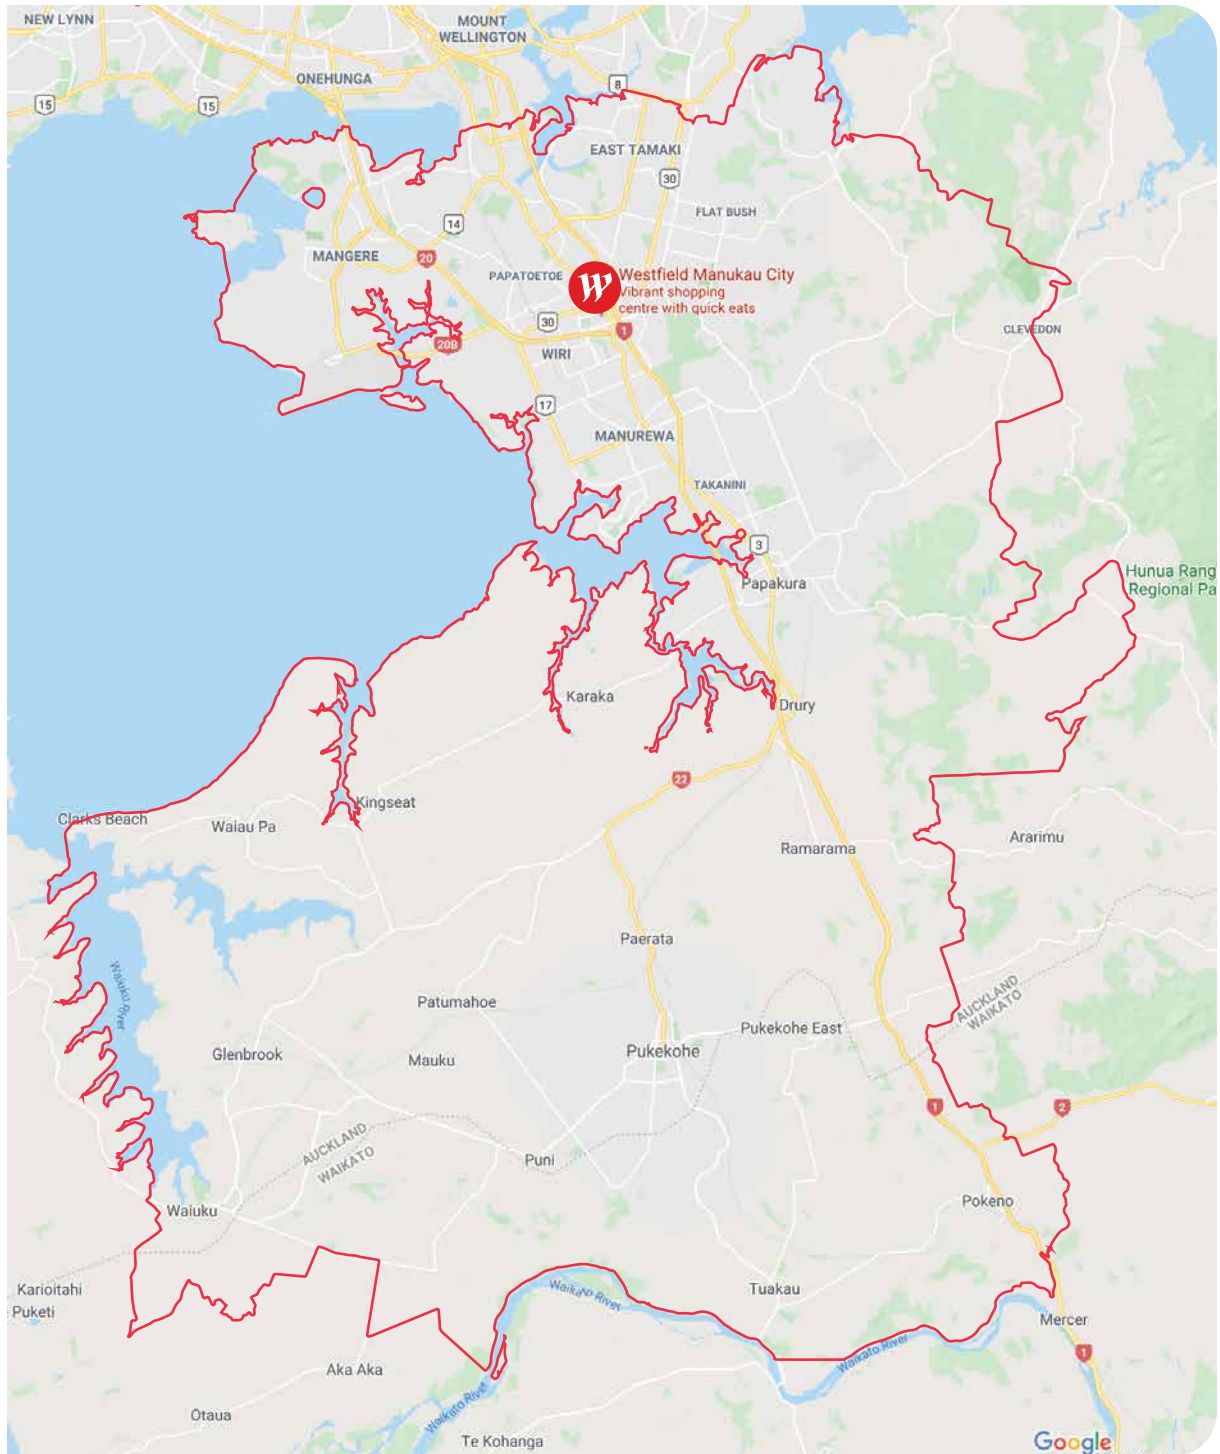

A Westfield Local Hero nominee's work or activity must occur within, and benefit the community of, the local area of a Westfield Centre in Australia or New Zealand. If their work spans across multiple Westfield local areas, the nominator must choose the most relevant centre for the purposes of the nomination.

SOUTH AUSTRALIA

- Marion
- Tea Tree Plaza
- West Lakes

VICTORIA

- Airport West
- Doncaster
- Fountain Gate
- Geelong
- Knox
- Plenty Valley
- Southland

QUEENSLAND

- Carindale
- Chermside
- Coomera
- Garden City
- Helensvale
- North Lakes

NEW SOUTH WALES

- Bondi Junction
- Burwood
- Chatswood
- Eastgardens
- Hornsby
- Hurstville
- Kotara
- Liverpool
- Miranda
- Mt Druitt
- Parramatta
- Penrith
- Sydney
- Tuggerah
- Warringah Mall

ACT

- Belconnen
- Woden

WA | Westfield Whitford City

Westfield

Local Heroes

**Westfield centres:
New Zealand**

NZ | Westfield Albany

NZ | Westfield Manukau City

NZ | Westfield Newmarket

NZ | Westfield Riccarton