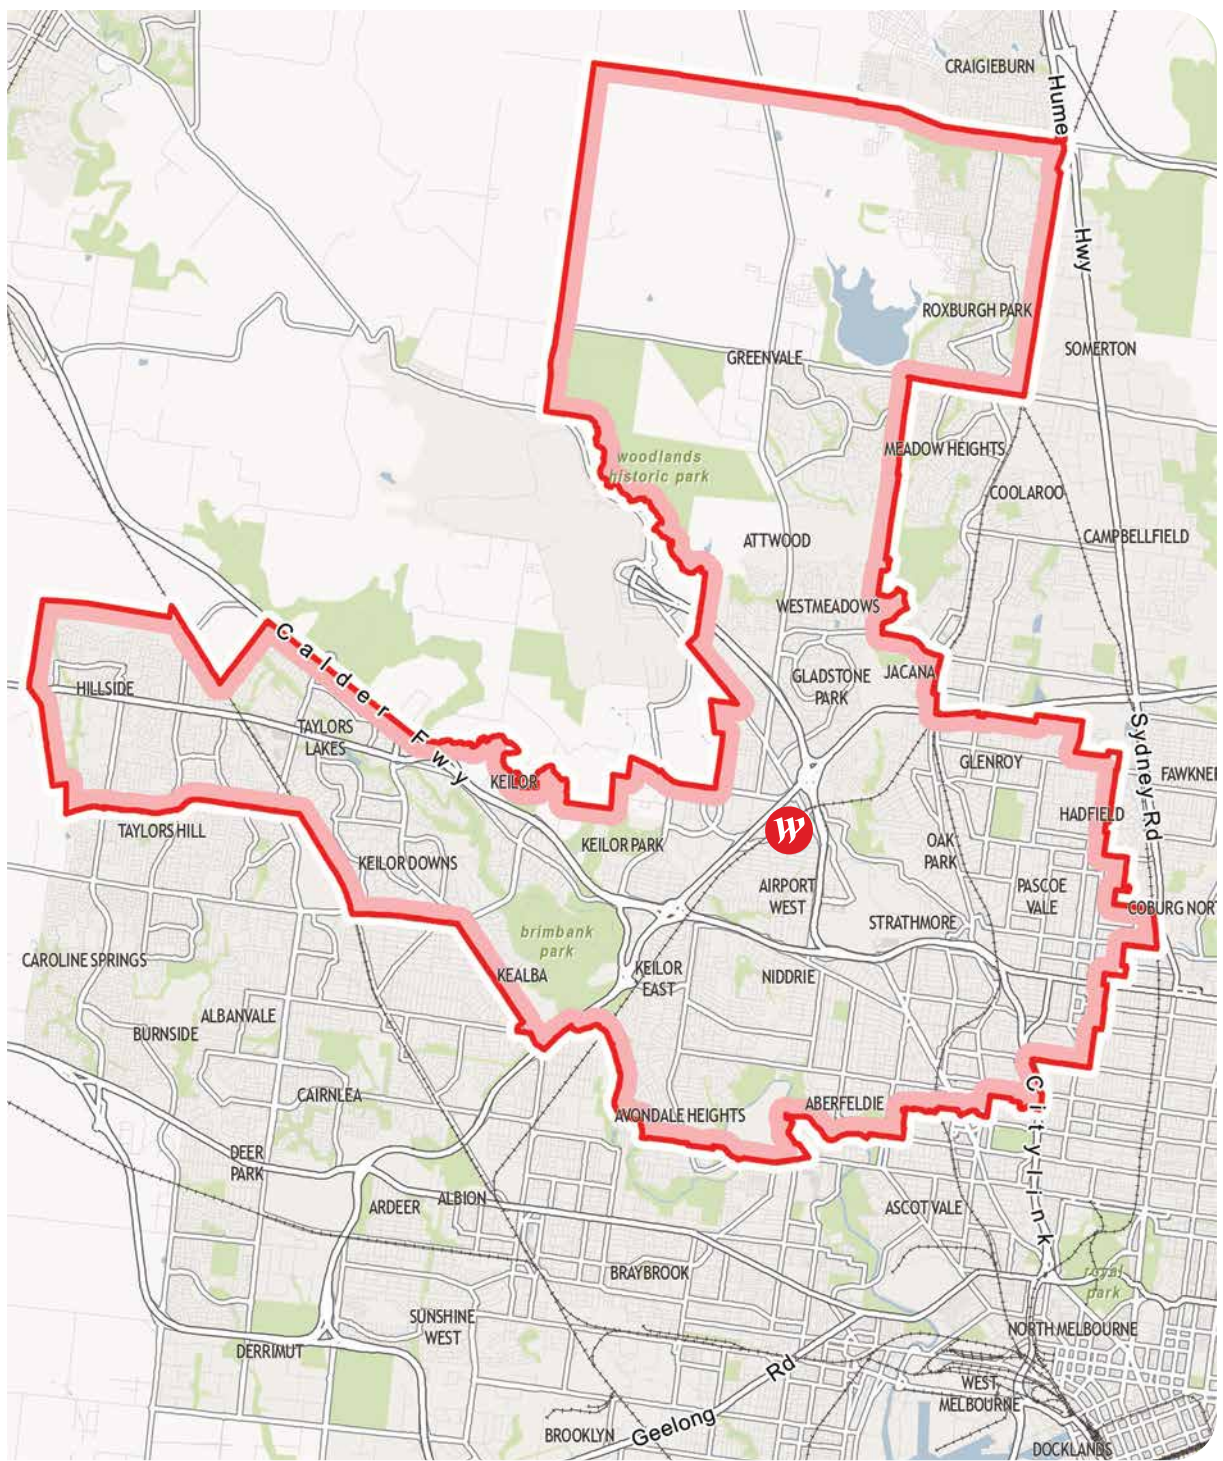

VIC | Westfield Airport West