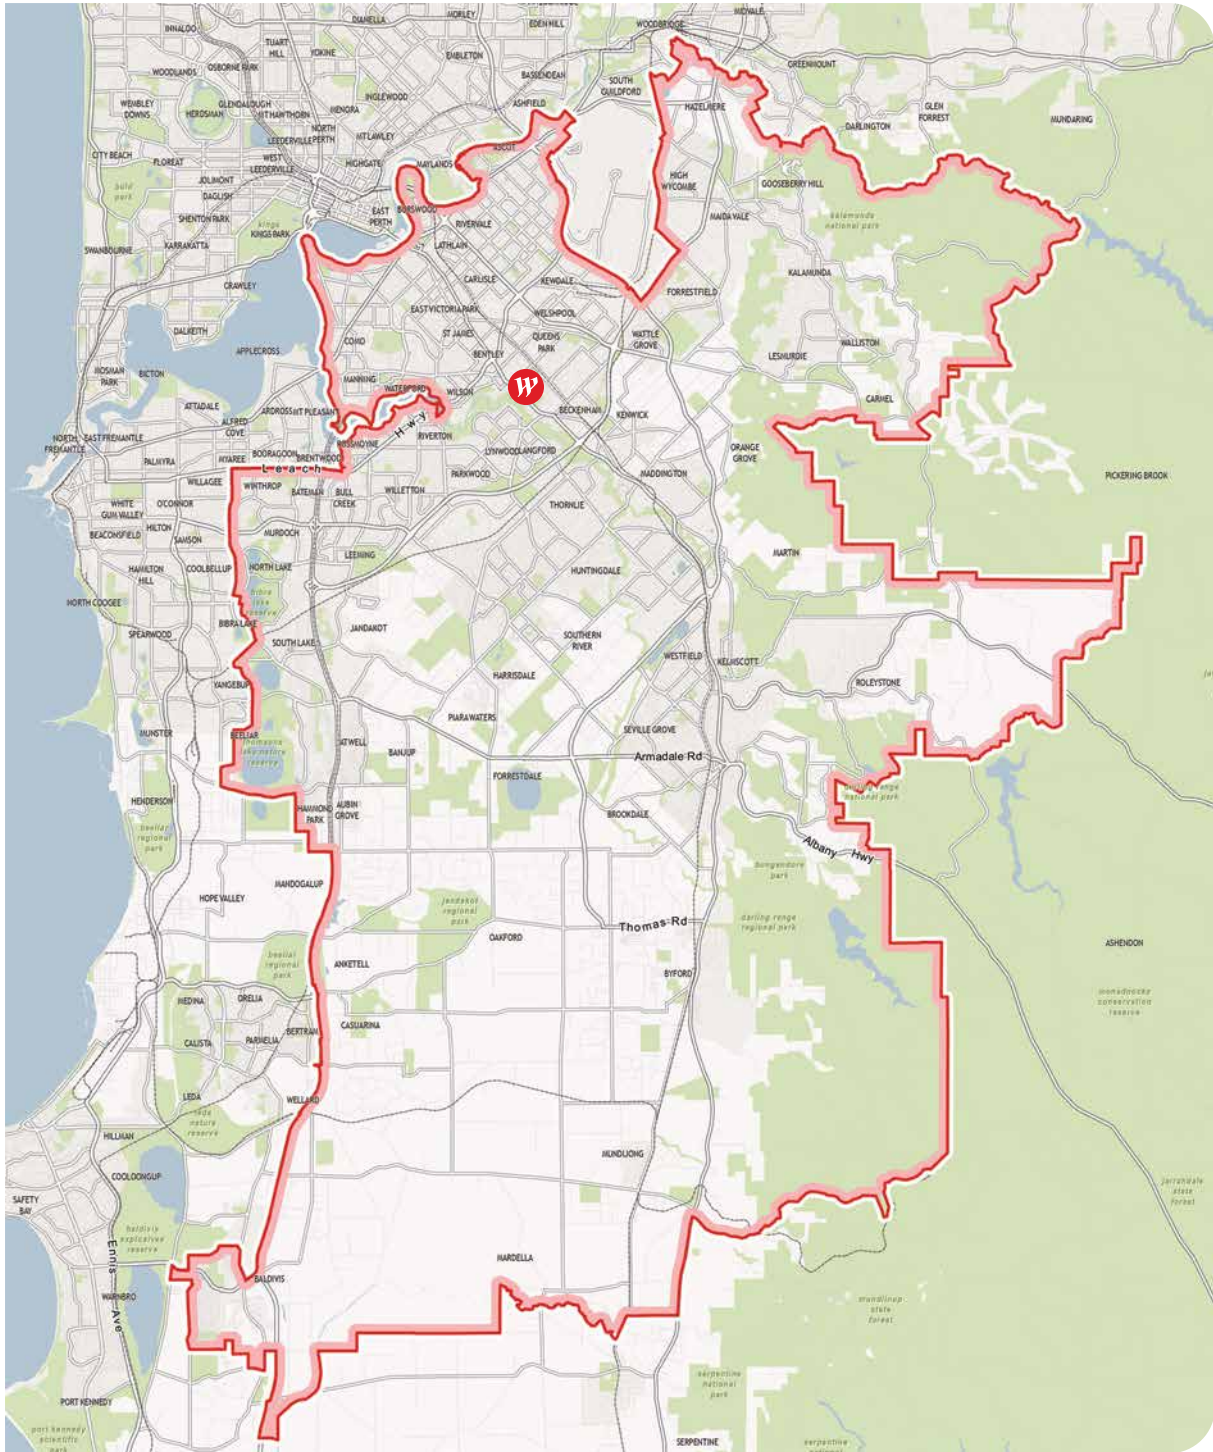

SOUTH AUSTRALIA

- Marion
- Tea Tree Plaza
- West Lakes

VICTORIA

- Airport West
- Doncaster
- Fountain Gate
- Geelong
- Knox
- Plenty Valley
- Southland

QUEENSLAND

- Carindale
- Chermside
- Coomera
- Garden City
- Helensvale
- North Lakes

NEW SOUTH WALES

- Bondi Junction
- Burwood
- Chatswood
- Eastgardens
- Hornsby
- Hurstville
- Kotara
- Liverpool
- Miranda
- Mt Druitt
- Parramatta
- Penrith
- Sydney
- Tuggerah
- Warringah Mall

ACT

- Belconnen
- Woden

**Westfield centres:
South Australia**

SA | Westfield West Lakes

Westfield

Local Heroes

**Westfield centres:
Western Australia**

WA | Westfield Booragoon

WA | Westfield Carousel

WA | Westfield Innaloo