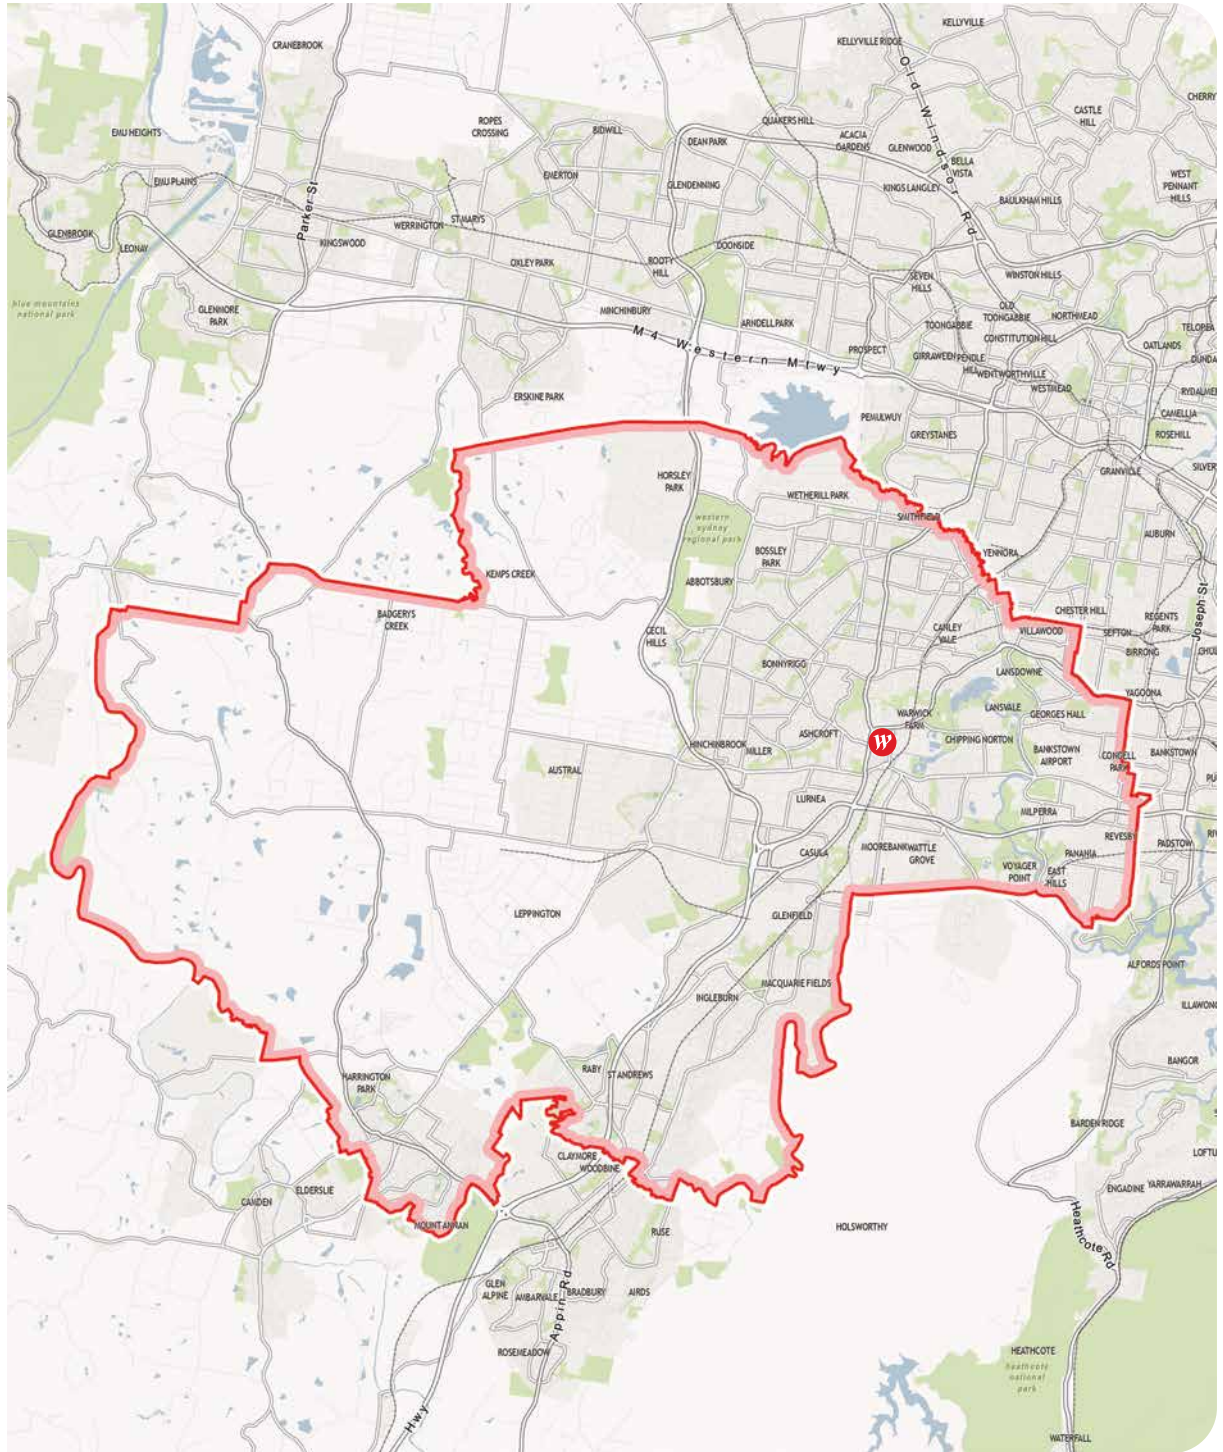

SOUTH AUSTRALIA

- Marion
- Tea Tree Plaza
- West Lakes

VICTORIA

- Airport West
- Doncaster
- Fountain Gate
- Geelong
- Knox
- Plenty Valley
- Southland

QUEENSLAND

- Carindale
- Chermside
- Coomera
- Garden City
- Helensvale
- North Lakes

NEW SOUTH WALES

- Bondi Junction
- Burwood
- Chatswood
- Eastgardens
- Hornsby
- Hurstville
- Kotara
- Liverpool
- Miranda
- Mt Druitt
- Parramatta
- Penrith
- Sydney
- Tuggerah
- Warringah Mall

ACT

- Belconnen
- Woden

NSW | Westfield Chatswood

NSW | Westfield Eastgardens

NSW | Westfield Hornsby

NSW | Westfield Hurstville

NSW | Westfield Kotara

NSW | Westfield Liverpool

NSW | Westfield Miranda

NSW | Westfield Mt DrUITT