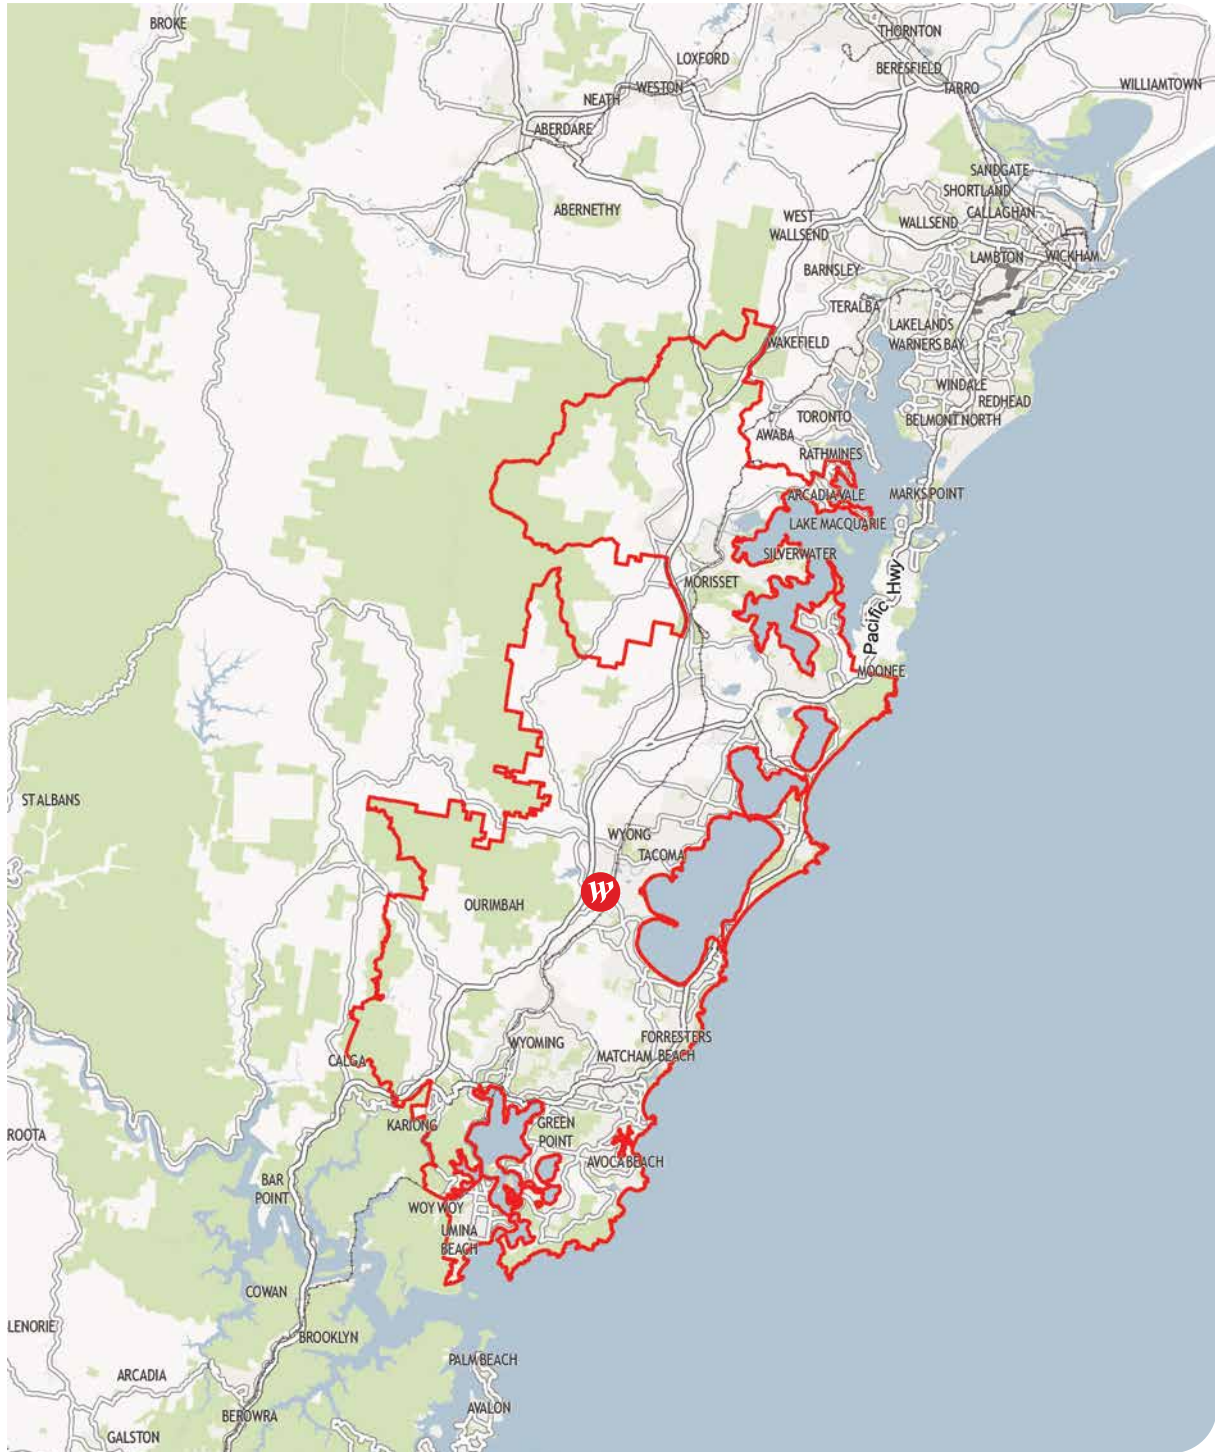

NSW | Westfield Tuggerah