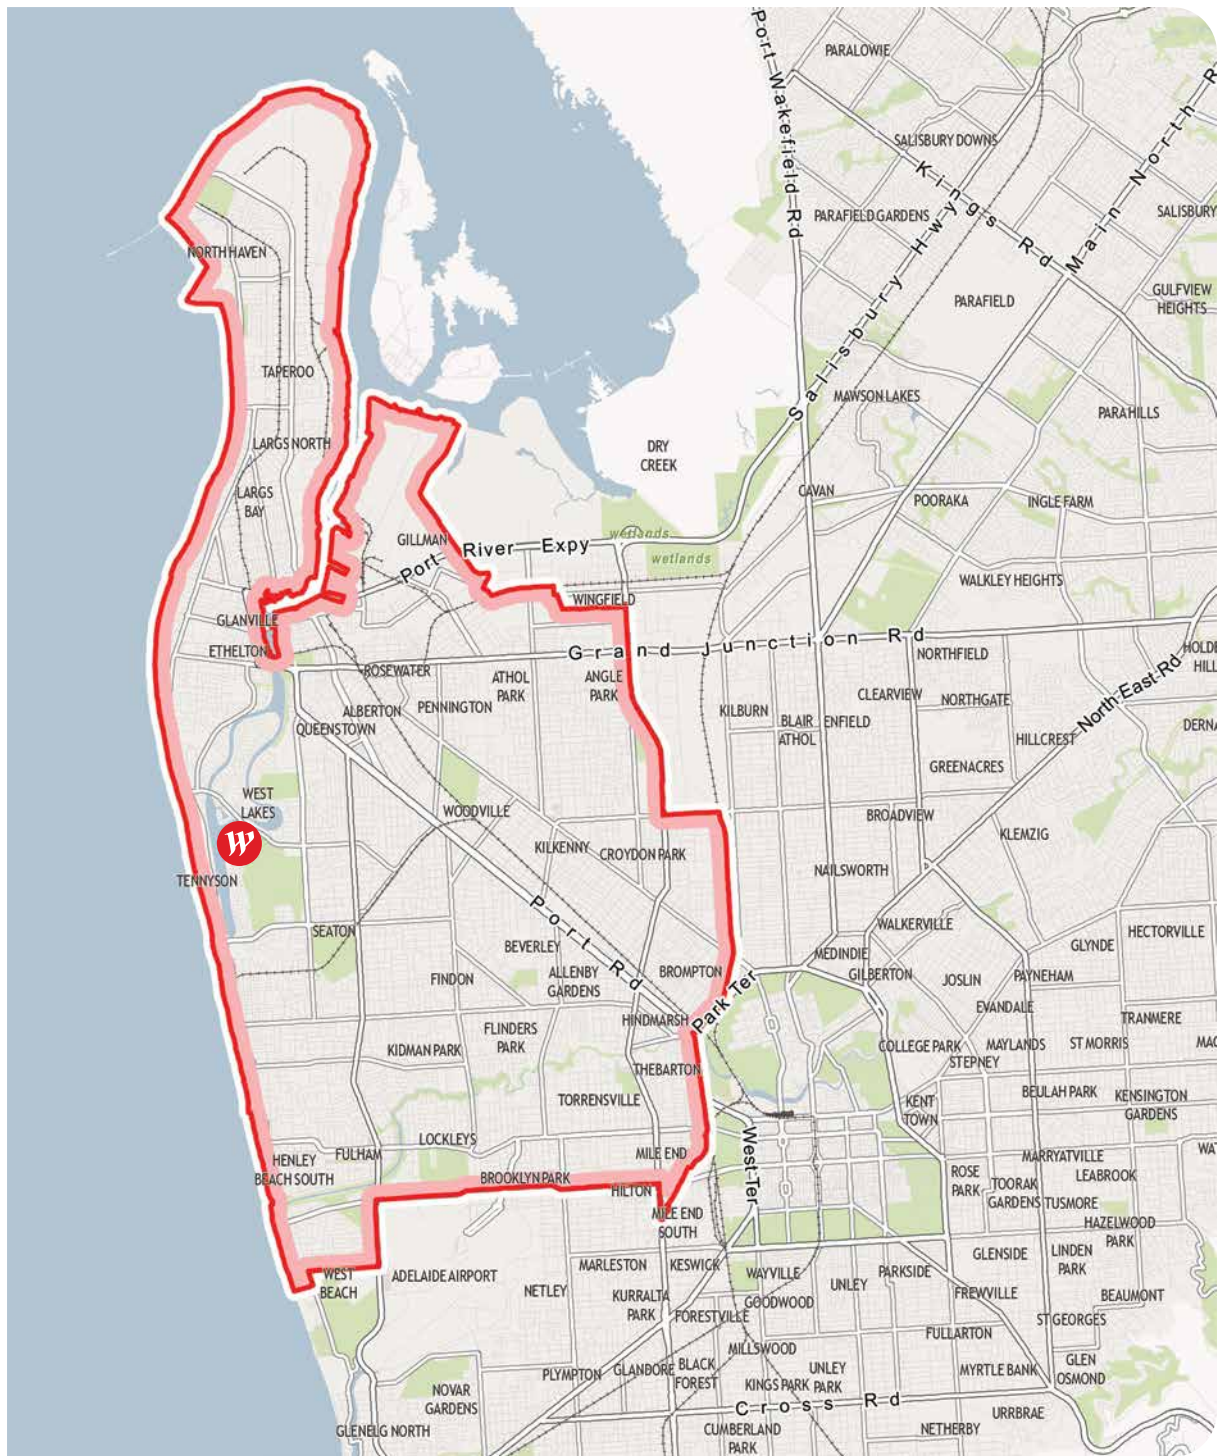

SA | Westfield West Lakes