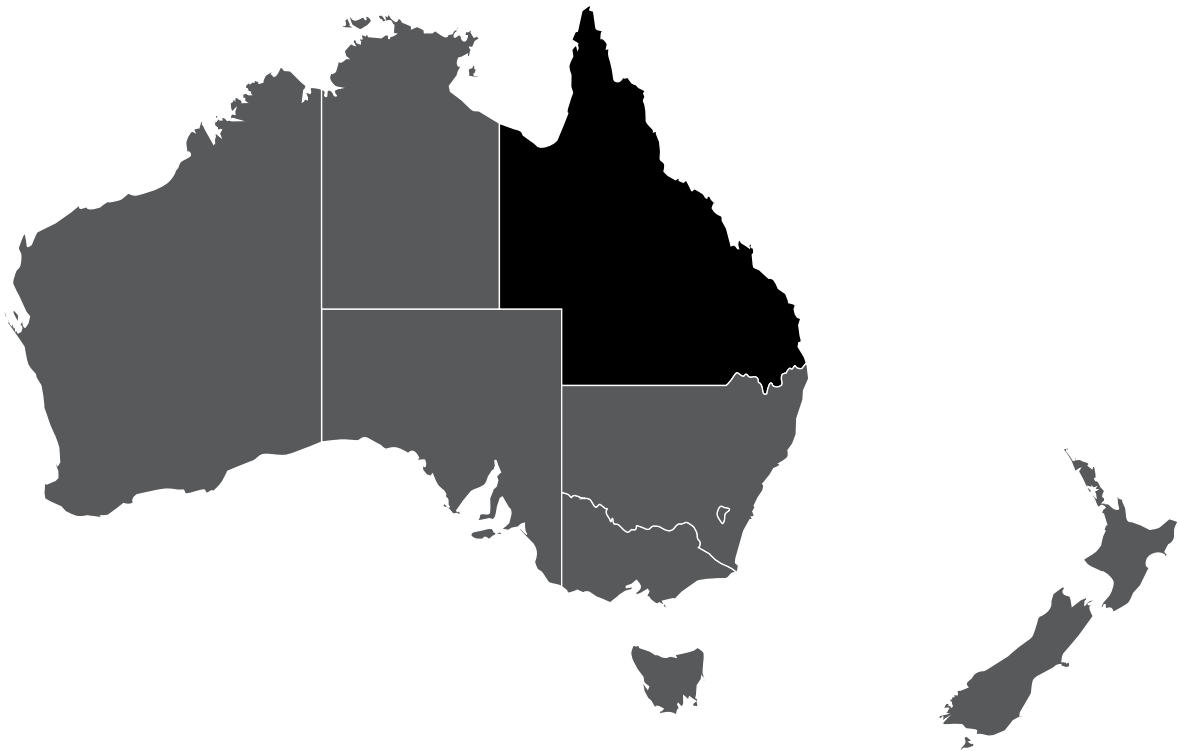

SOUTH AUSTRALIA

- Marion
- Tea Tree Plaza
- West Lakes

VICTORIA

- Airport West
- Doncaster
- Fountain Gate
- Geelong
- Knox
- Plenty Valley
- Southland

QUEENSLAND

- Carindale
- Chermside
- Coomera
- Garden City
- Helensvale
- North Lakes

NEW SOUTH WALES

- Bondi Junction
- Burwood
- Chatswood
- Eastgardens
- Hornsby
- Hurstville
- Kotara
- Liverpool
- Miranda
- Mt Druitt
- Parramatta
- Penrith
- Sydney
- Tuggerah
- Warringah Mall

ACT

- Belconnen
- Woden

NEW ZEALAND

- Albany
- Manukau City
- Newmarket
- Riccarton
- St Lukes

Westfield

Local Heroes

**Westfield centres:
Queensland**

QLD | Westfield Carindale

QLD | Westfield Chermside

QLD | Westfield Coomera

WA | Westfield Whitford City

Westfield

Local Heroes

**Westfield centres:
New Zealand**

NZ | Westfield Albany

NZ | Westfield Manukau City

NZ | Westfield Newmarket

NZ | Westfield Riccarton