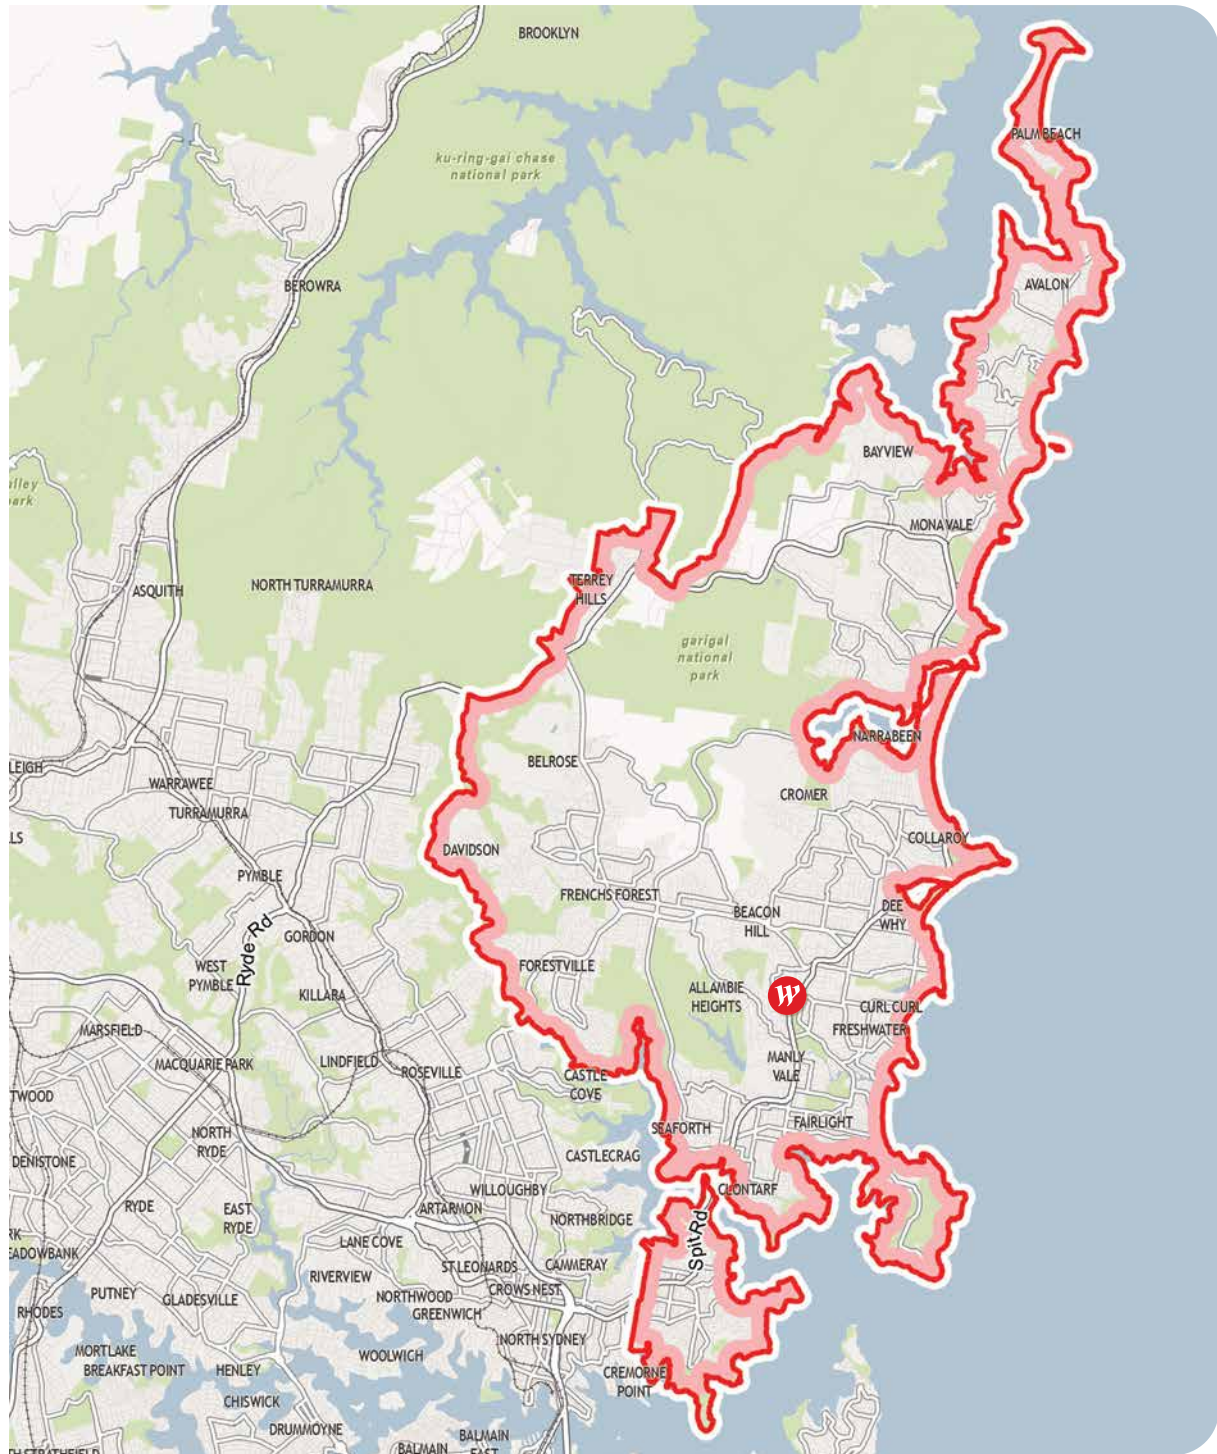

SOUTH AUSTRALIA

- Marion
- Tea Tree Plaza
- West Lakes

VICTORIA

- Airport West
- Doncaster
- Fountain Gate
- Geelong
- Knox
- Plenty Valley
- Southland

QUEENSLAND

- Carindale
- Chermside
- Coomera
- Garden City
- Helensvale
- North Lakes

NEW SOUTH WALES

- Bondi Junction
- Burwood
- Chatswood
- Eastgardens
- Hornsby
- Hurstville
- Kotara
- Liverpool
- Miranda
- Mt Druitt
- Parramatta
- Penrith
- Sydney
- Tuggerah
- Warringah Mall

ACT

- Belconnen
- Woden

NSW | Westfield Chatswood

NSW | Westfield Eastgardens

NSW | Westfield Hornsby

NSW | Westfield Hurstville

NSW | Westfield Kotara

NSW | Westfield Liverpool

NSW | Westfield Miranda

NSW | Westfield Mt DrUITT

NSW | Westfield Penrith

NSW | Westfield Sydney

NSW | Westfield Tuggerah

NSW | Westfield Warringah Mall

Westfield

Local Heroes

**Westfield centres:
ACT**

ACT | Westfield Woden