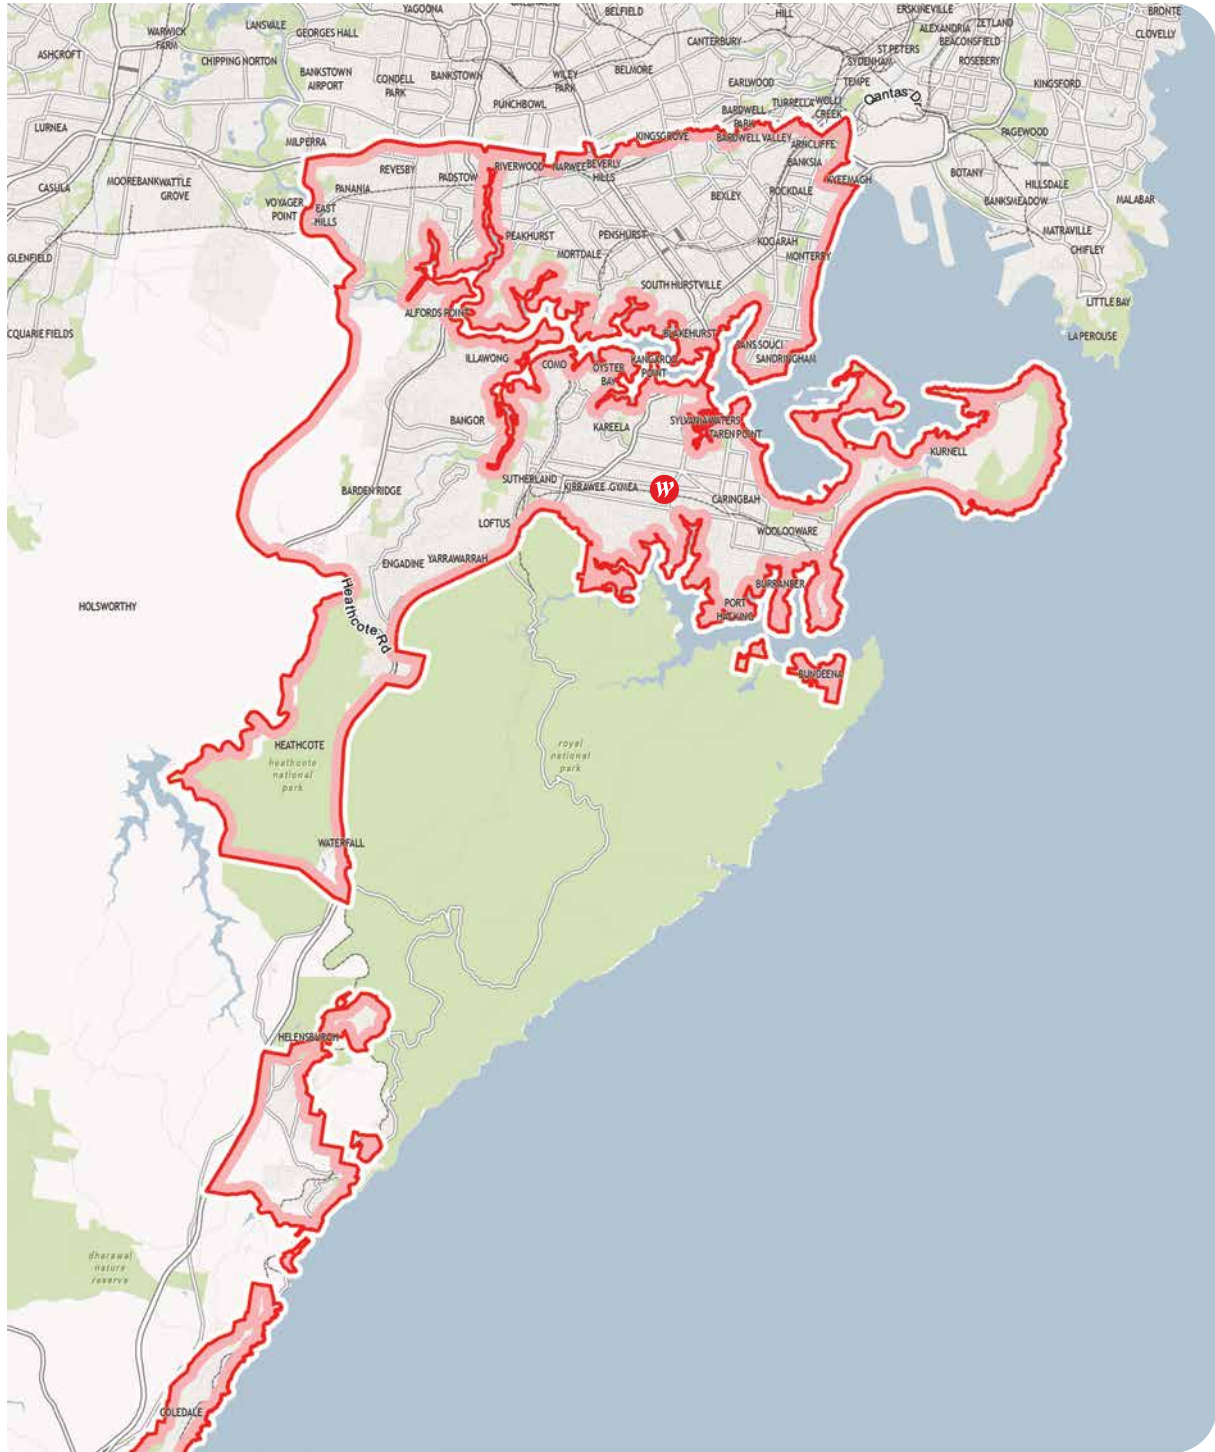

SOUTH AUSTRALIA

- Marion
- Tea Tree Plaza
- West Lakes

VICTORIA

- Airport West
- Doncaster
- Fountain Gate
- Geelong
- Knox
- Plenty Valley
- Southland

QUEENSLAND

- Carindale
- Chermside
- Coomera
- Garden City
- Helensvale
- North Lakes

NEW SOUTH WALES

- Bondi Junction
- Burwood
- Chatswood
- Eastgardens
- Hornsby
- Hurstville
- Kotara
- Liverpool
- Miranda
- Mt Druitt
- Parramatta
- Penrith
- Sydney
- Tuggerah
- Warringah Mall

ACT

- Belconnen
- Woden

NEW ZEALAND

- Albany
- Manukau City
- Newmarket
- Riccarton
- St Lukes

Westfield

Local Heroes

**Westfield centres:
Queensland**

QLD | Westfield Carindale

QLD | Westfield Chermside

QLD | Westfield Coomera

NSW | Westfield Chatswood

NSW | Westfield Eastgardens

NSW | Westfield Hornsby

NSW | Westfield Hurstville

NSW | Westfield Kotara

NSW | Westfield Liverpool

NSW | Westfield Miranda

NSW | Westfield Mt DrUITT