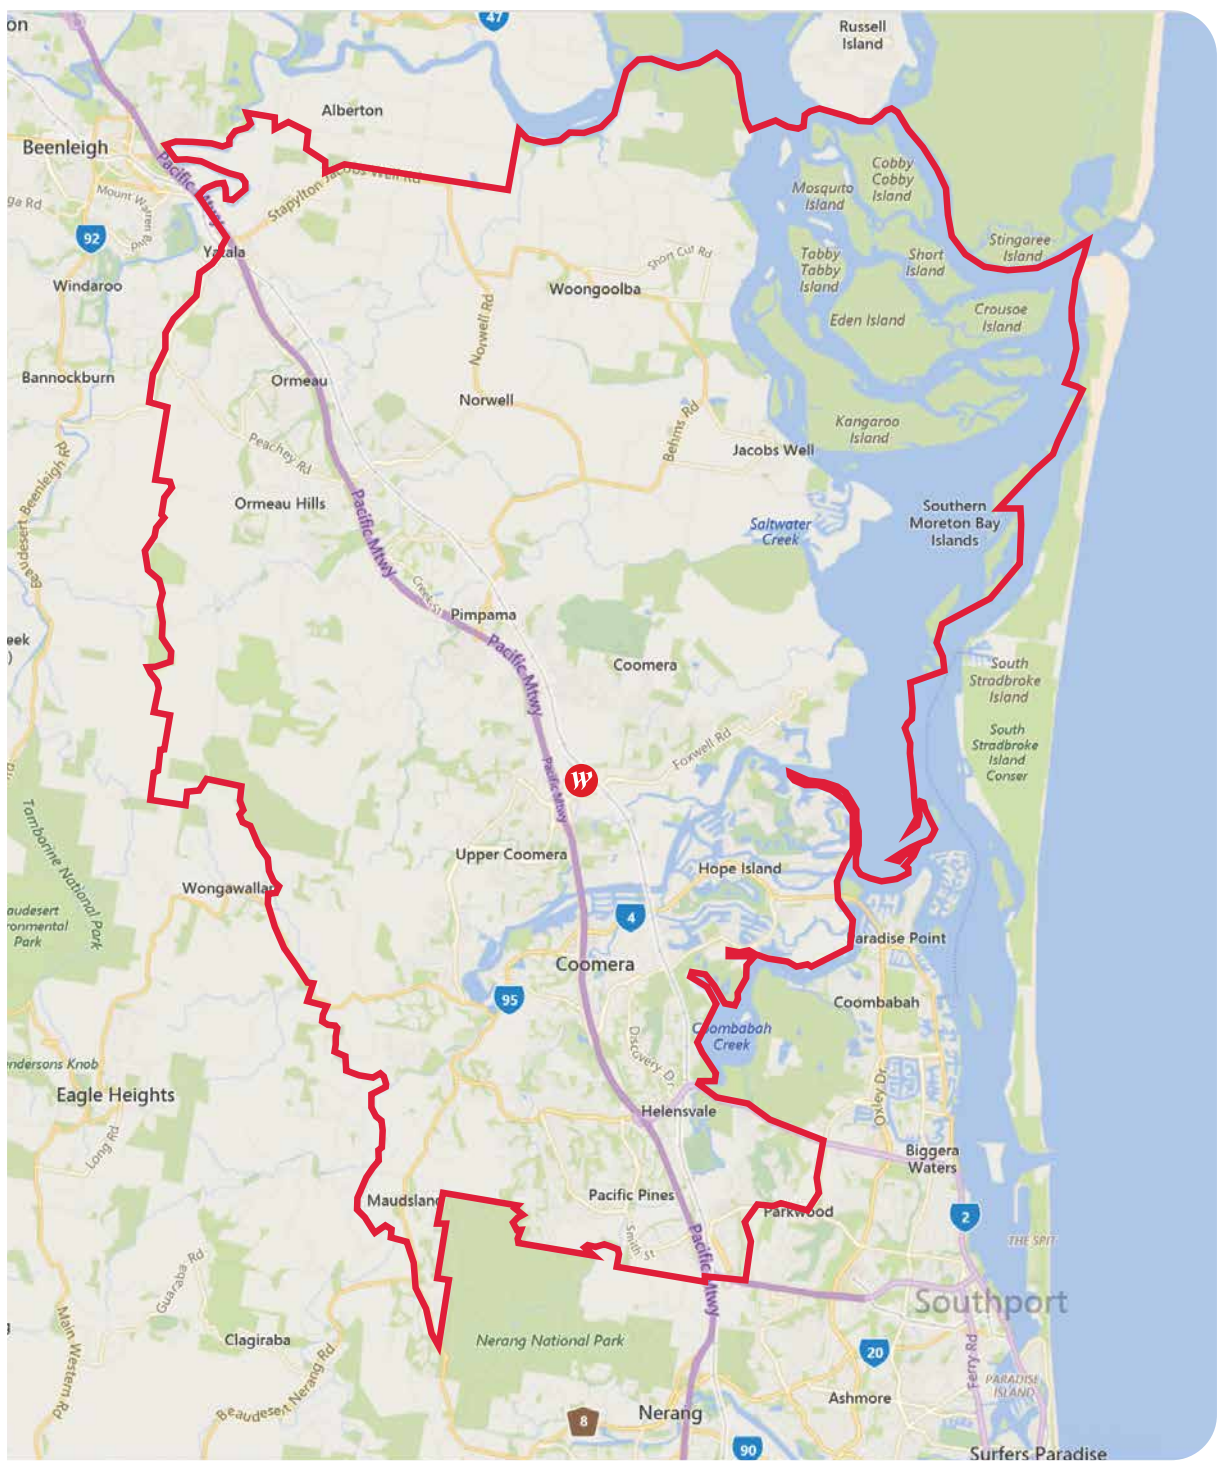

SOUTH AUSTRALIA

- Marion
- Tea Tree Plaza
- West Lakes

VICTORIA

- Airport West
- Doncaster
- Fountain Gate
- Geelong
- Knox
- Plenty Valley
- Southland

QUEENSLAND

- Carindale
- Chermside
- Coomera
- Garden City
- Helensvale
- North Lakes

NEW SOUTH WALES

- Bondi Junction
- Burwood
- Chatswood
- Eastgardens
- Hornsby
- Hurstville
- Kotara
- Liverpool
- Miranda
- Mt Druitt
- Parramatta
- Penrith
- Sydney
- Tuggerah
- Warringah Mall

ACT

- Belconnen
- Woden

NEW ZEALAND

- Albany
- Manukau City
- Newmarket
- Riccarton
- St Lukes

Westfield

Local Heroes

**Westfield centres:
Queensland**

QLD | Westfield Carindale

QLD | Westfield Chermside

QLD | Westfield Coomera

QLD | Westfield Garden City

QLD | Westfield Helensvale

QLD | Westfield North Lakes

Westfield

Local Heroes

**Westfield centres:
New South Wales**

NSW | Westfield Bondi Junction

NSW | Westfield Burwood