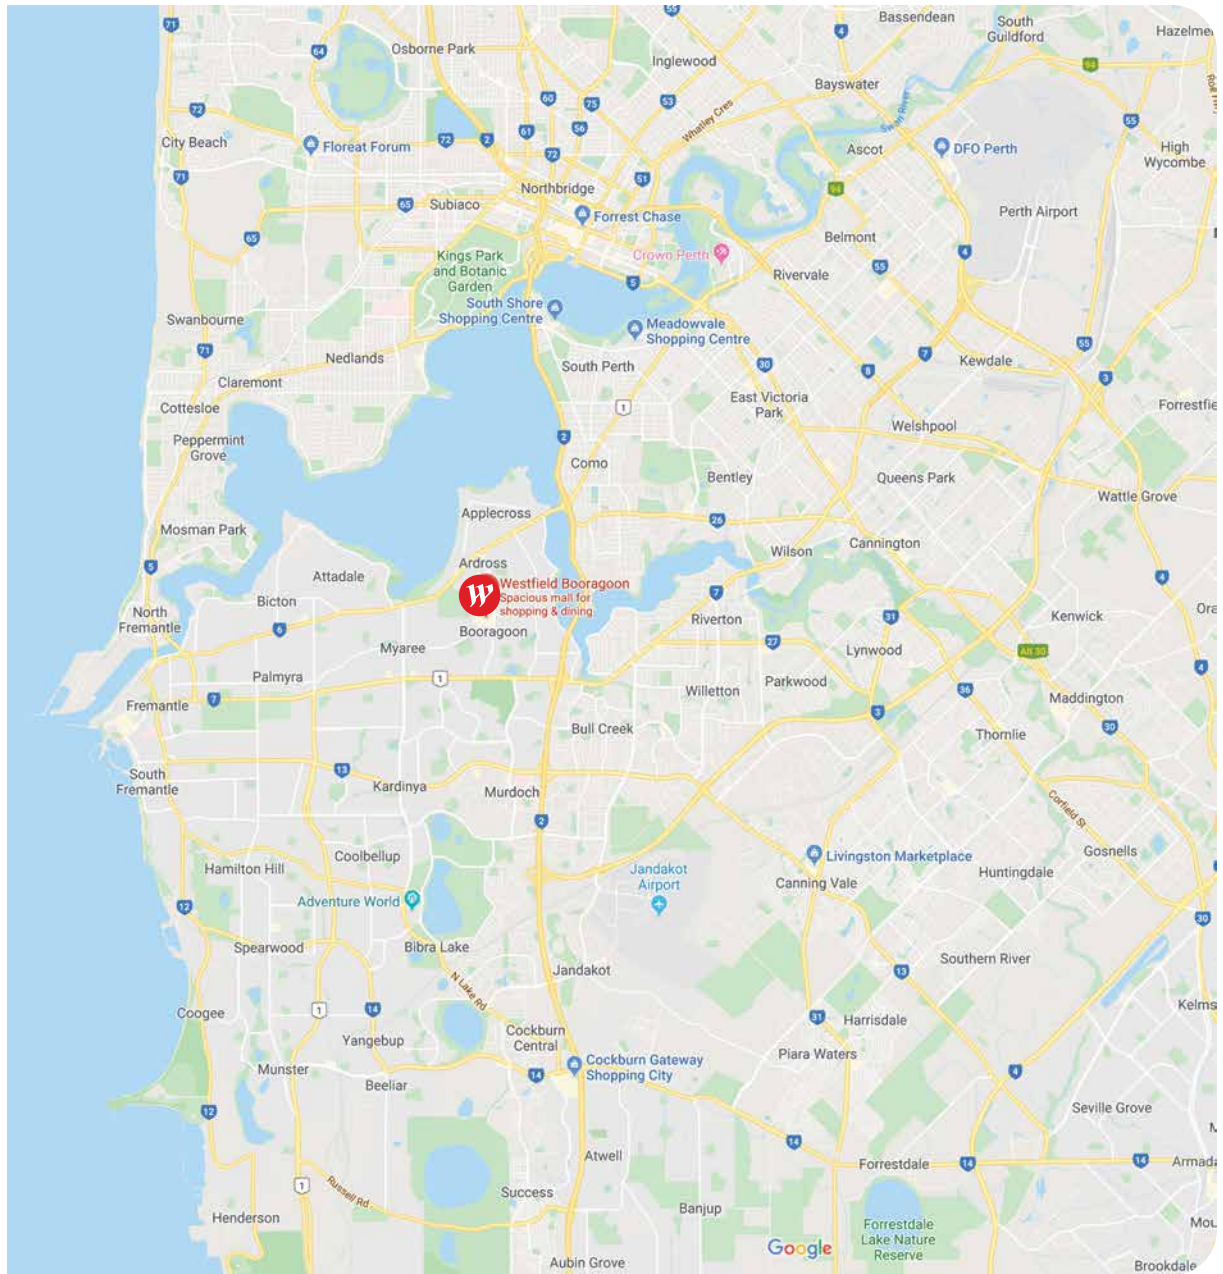

SOUTH AUSTRALIA

- Marion
- Tea Tree Plaza
- West Lakes

VICTORIA

- Airport West
- Doncaster
- Fountain Gate
- Geelong
- Knox
- Plenty Valley
- Southland

QUEENSLAND

- Carindale
- Chermside
- Coomera
- Garden City
- Helensvale
- North Lakes

NEW SOUTH WALES

- Bondi Junction
- Burwood
- Chatswood
- Eastgardens
- Hornsby
- Hurstville
- Kotara
- Liverpool
- Miranda
- Mt Druitt
- Parramatta
- Penrith
- Sydney
- Tuggerah
- Warringah Mall

ACT

- Belconnen
- Woden

**Westfield centres:
South Australia**

SA | Westfield West Lakes

Westfield

Local Heroes

**Westfield centres:
Western Australia**

WA | Westfield Booragoon

WA | Westfield Carousel

WA | Westfield Innaloo

WA | Westfield Whitford City

Westfield

Local Heroes

**Westfield centres:
New Zealand**

NZ | Westfield Albany

NZ | Westfield Manukau City

NZ | Westfield Newmarket

NZ | Westfield Riccarton