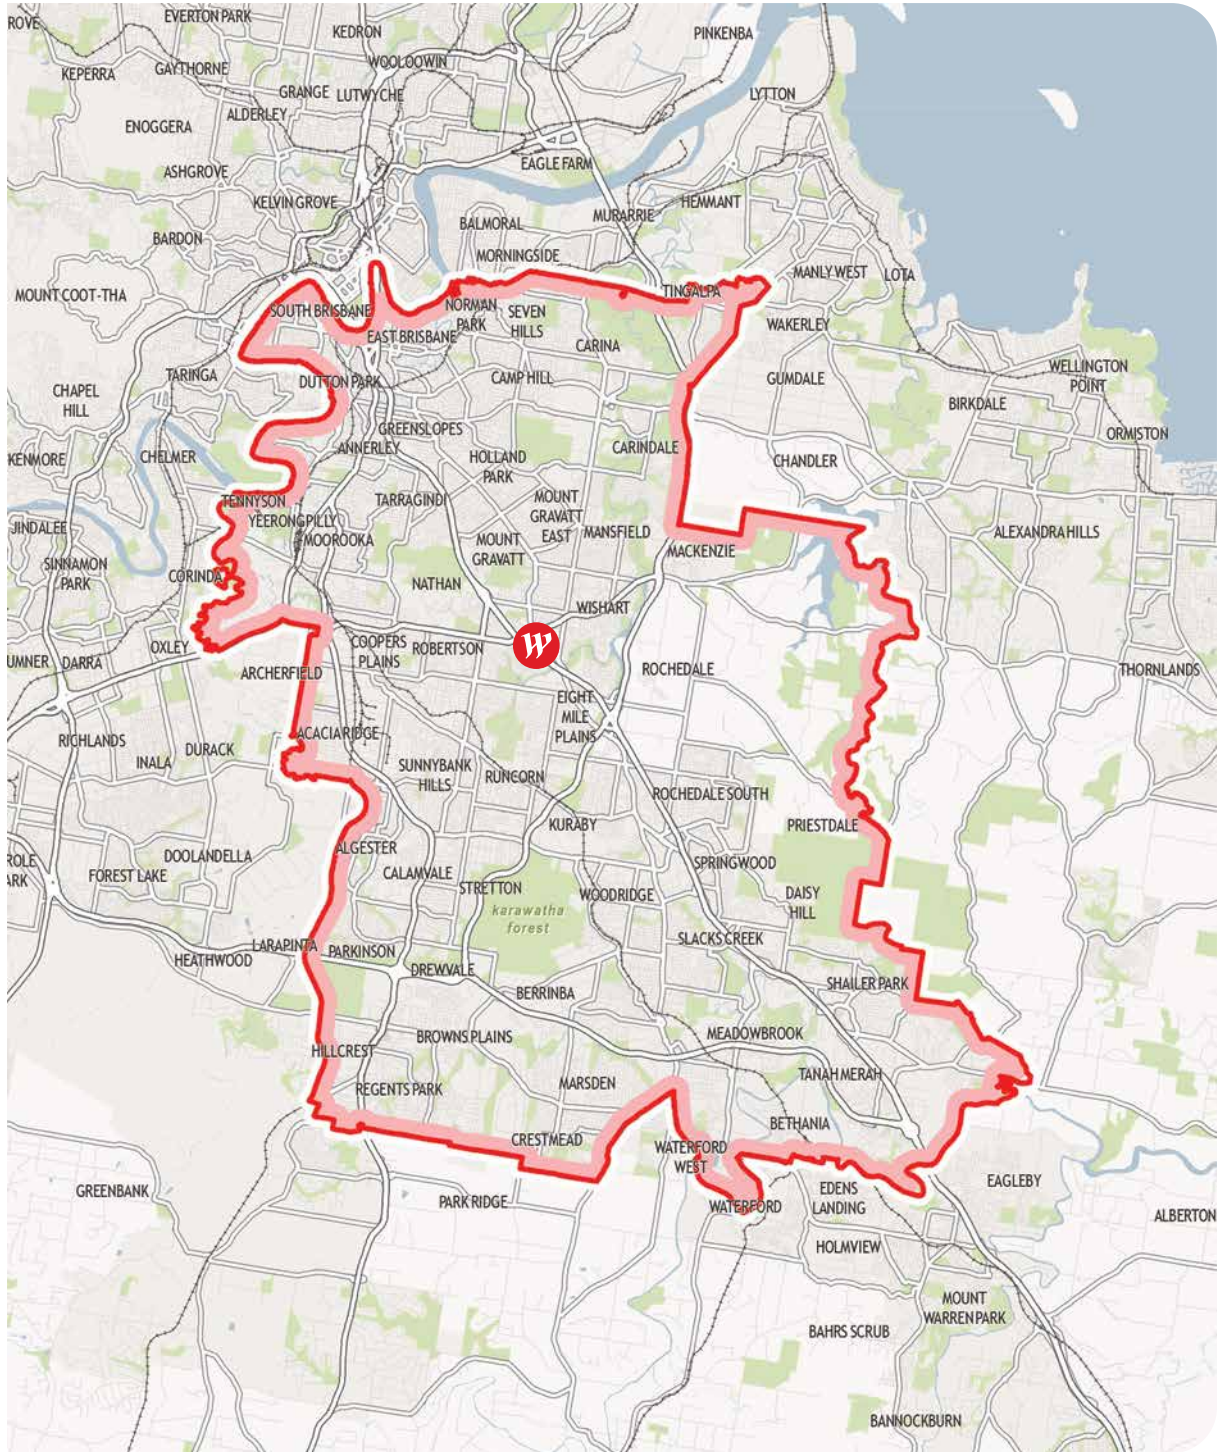

QLD | Westfield Garden City