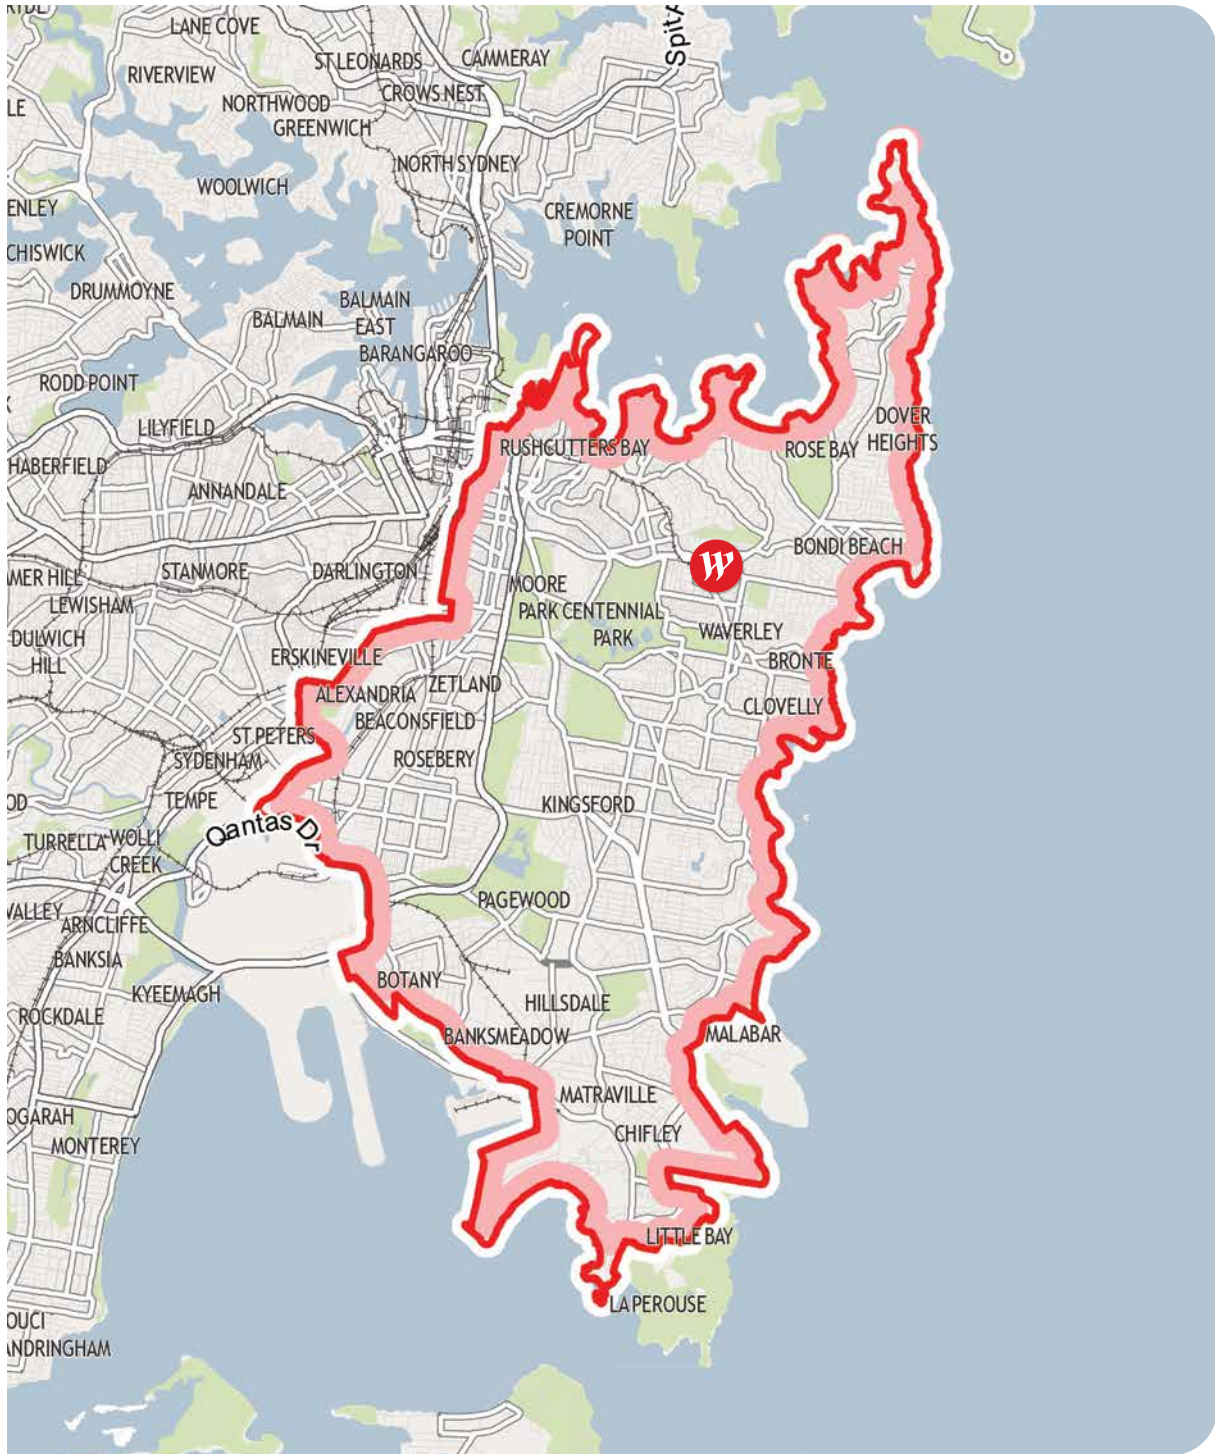

SOUTH AUSTRALIA

- Marion
- Tea Tree Plaza
- West Lakes

VICTORIA

- Airport West
- Doncaster
- Fountain Gate
- Geelong
- Knox
- Plenty Valley
- Southland

QUEENSLAND

- Carindale
- Chermside
- Coomera
- Garden City
- Helensvale
- North Lakes

NEW SOUTH WALES

- Bondi Junction
- Burwood
- Chatswood
- Eastgardens
- Hornsby
- Hurstville
- Kotara
- Liverpool
- Miranda
- Mt Druitt
- Parramatta
- Penrith
- Sydney
- Tuggerah
- Warringah Mall

ACT

- Belconnen
- Woden

QLD | Westfield Garden City

QLD | Westfield Helensvale

QLD | Westfield North Lakes

Westfield

Local Heroes

**Westfield centres:
New South Wales**

NSW | Westfield Bondi Junction

NSW | Westfield Burwood

NSW | Westfield Chatswood

NSW | Westfield Eastgardens

NSW | Westfield Hornsby

NSW | Westfield Hurstville

NSW | Westfield Kotara

NSW | Westfield Liverpool

NSW | Westfield Miranda

NSW | Westfield Mt DrUITT