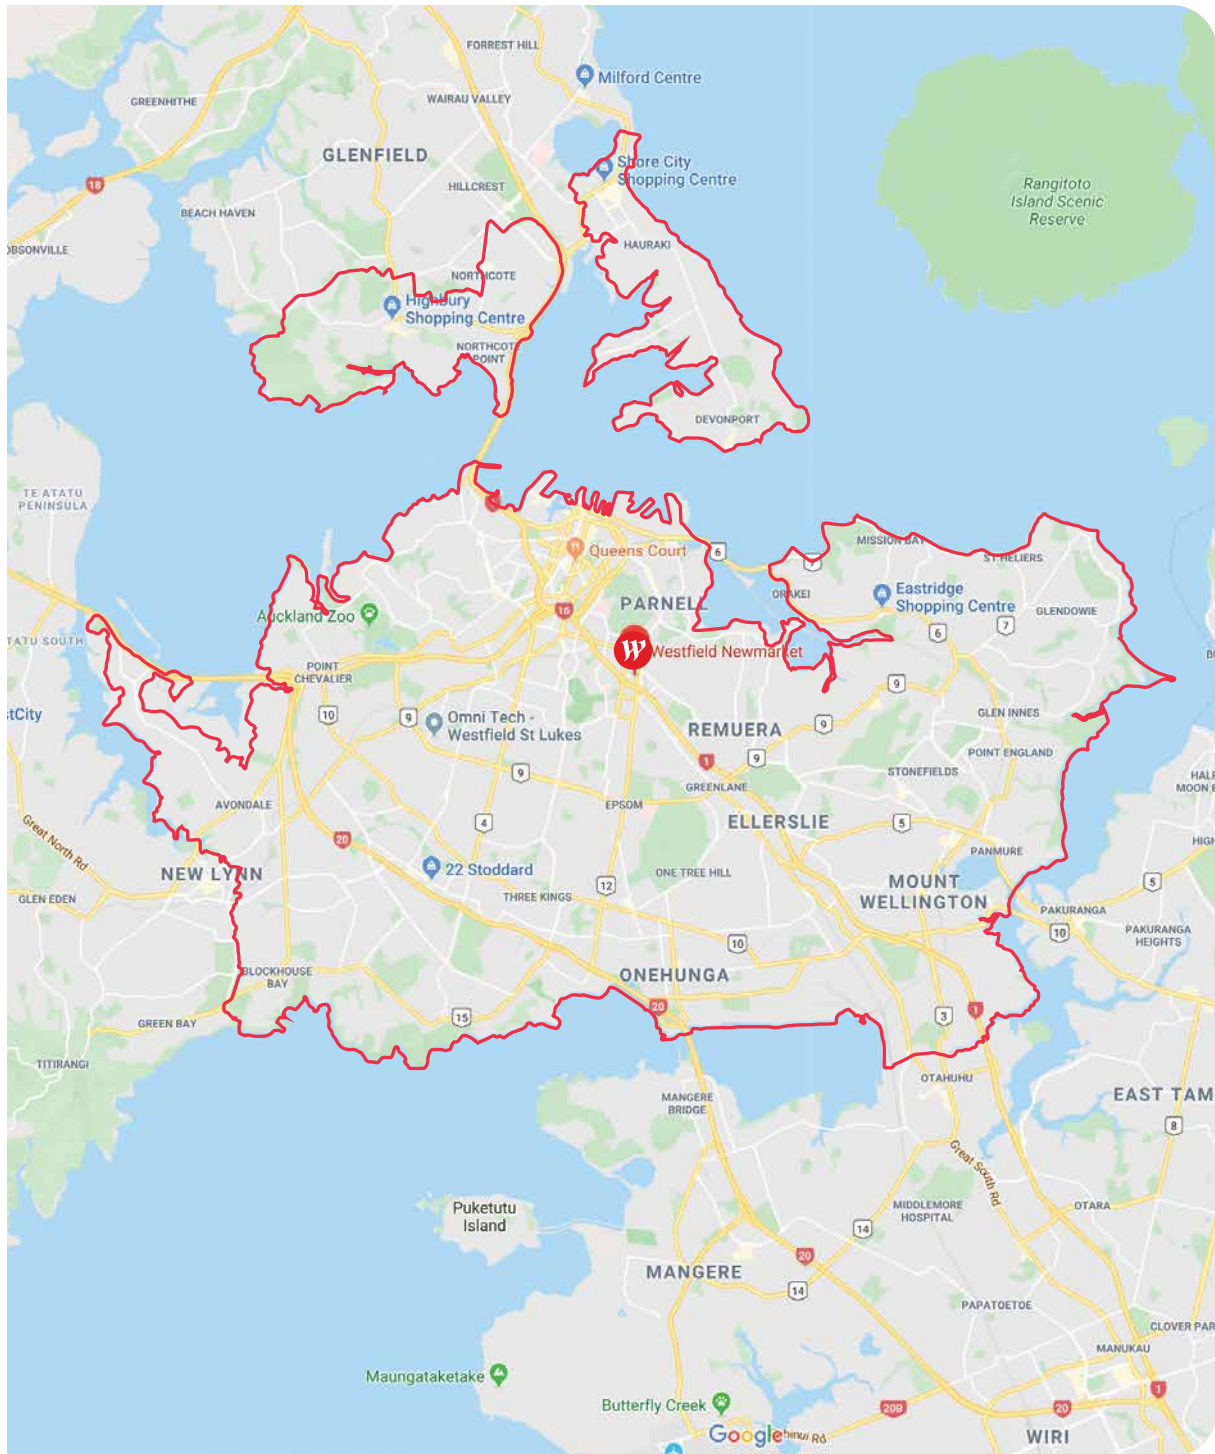

A Westfield Local Hero nominee's work or activity must occur within, and benefit the community of, the local area of a Westfield Centre in Australia or New Zealand. If their work spans across multiple Westfield local areas, the nominator must choose the most relevant centre for the purposes of the nomination.

SOUTH AUSTRALIA

- Marion
- Tea Tree Plaza
- West Lakes

VICTORIA

- Airport West
- Doncaster
- Fountain Gate
- Geelong
- Knox
- Plenty Valley
- Southland

QUEENSLAND

- Carindale
- Chermside
- Coomera
- Garden City
- Helensvale
- North Lakes

NEW SOUTH WALES

- Bondi Junction
- Burwood
- Chatswood
- Eastgardens
- Hornsby
- Hurstville
- Kotara
- Liverpool
- Miranda
- Mt Druitt
- Parramatta
- Penrith
- Sydney
- Tuggerah
- Warringah Mall

ACT

- Belconnen
- Woden

WA | Westfield Whitford City

Westfield

Local Heroes

**Westfield centres:
New Zealand**

NZ | Westfield Albany

NZ | Westfield Manukau City

NZ | Westfield Newmarket

NZ | Westfield Riccarton