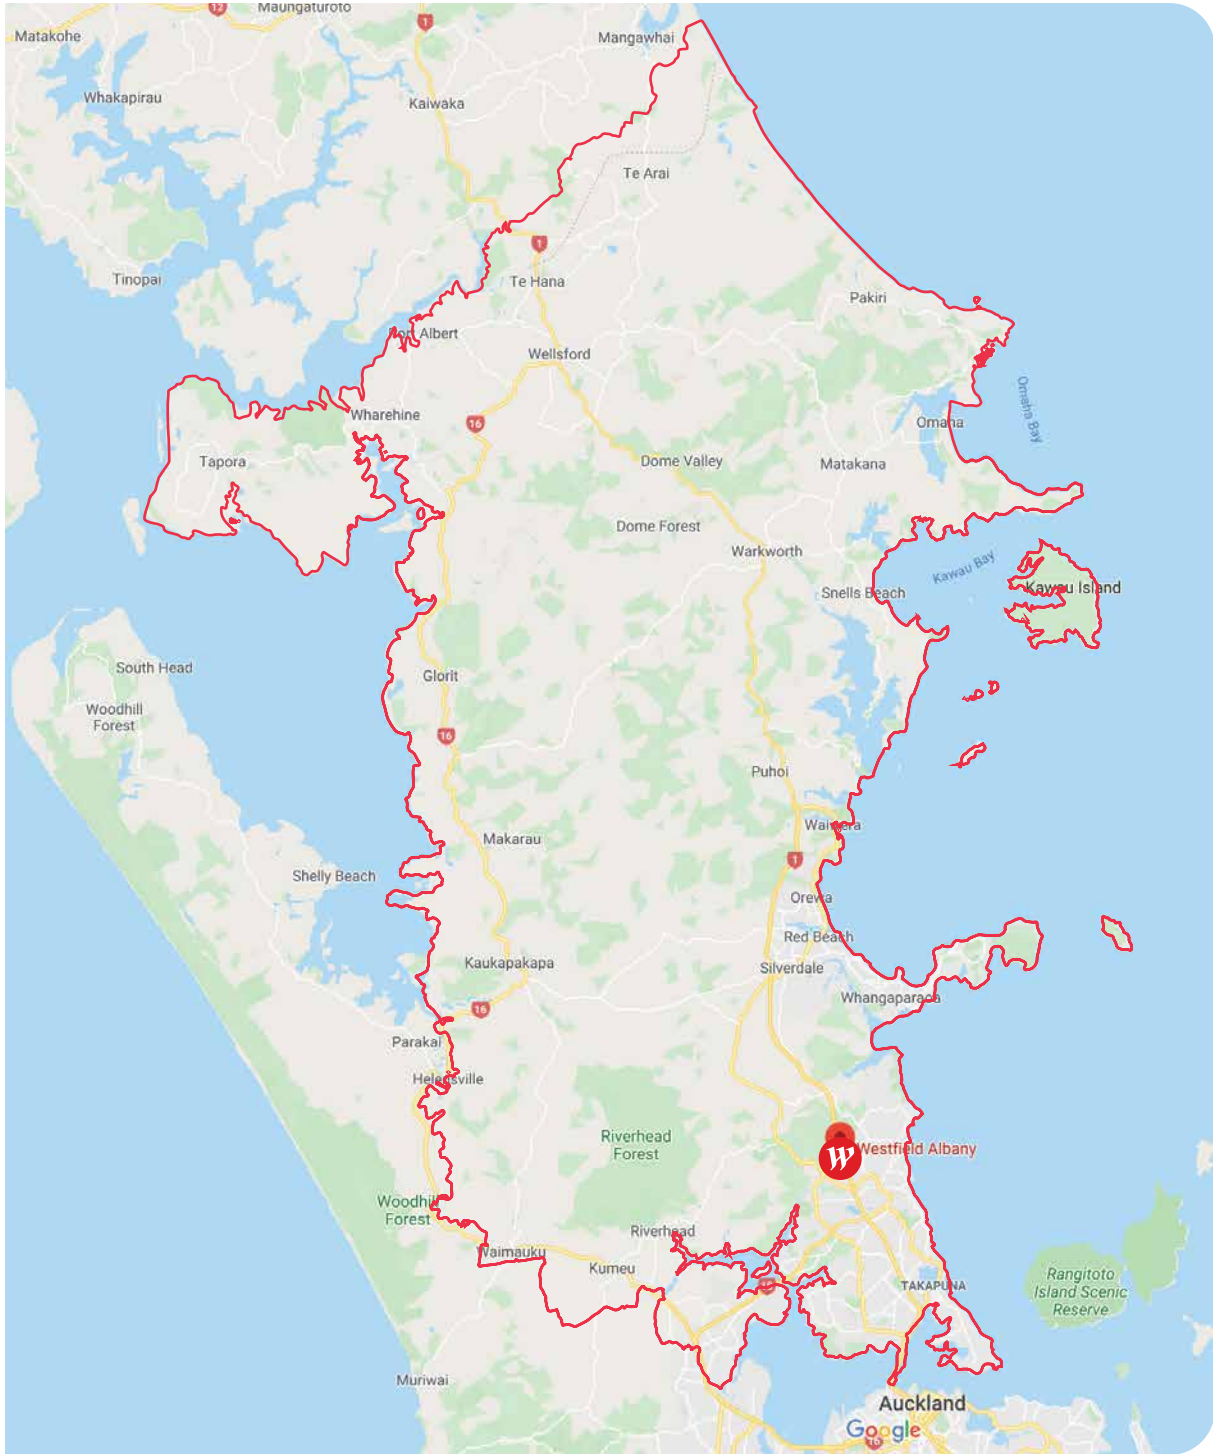

A Westfield Local Hero nominee's work or activity must occur within, and benefit the community of, the local area of a Westfield Centre in Australia or New Zealand. If their work spans across multiple Westfield local areas, the nominator must choose the most relevant centre for the purposes of the nomination.

SOUTH AUSTRALIA

- Marion
- Tea Tree Plaza
- West Lakes

VICTORIA

- Airport West
- Doncaster
- Fountain Gate
- Geelong
- Knox
- Plenty Valley
- Southland

QUEENSLAND

- Carindale
- Chermside
- Coomera
- Garden City
- Helensvale
- North Lakes

NEW SOUTH WALES

- Bondi Junction
- Burwood
- Chatswood
- Eastgardens
- Hornsby
- Hurstville
- Kotara
- Liverpool
- Miranda
- Mt Druitt
- Parramatta
- Penrith
- Sydney
- Tuggerah
- Warringah Mall

ACT

- Belconnen
- Woden

WA | Westfield Whitford City

Westfield

Local Heroes

**Westfield centres:
New Zealand**

NZ | Westfield Albany

NZ | Westfield Manukau City

NZ | Westfield Newmarket

NZ | Westfield Riccarton