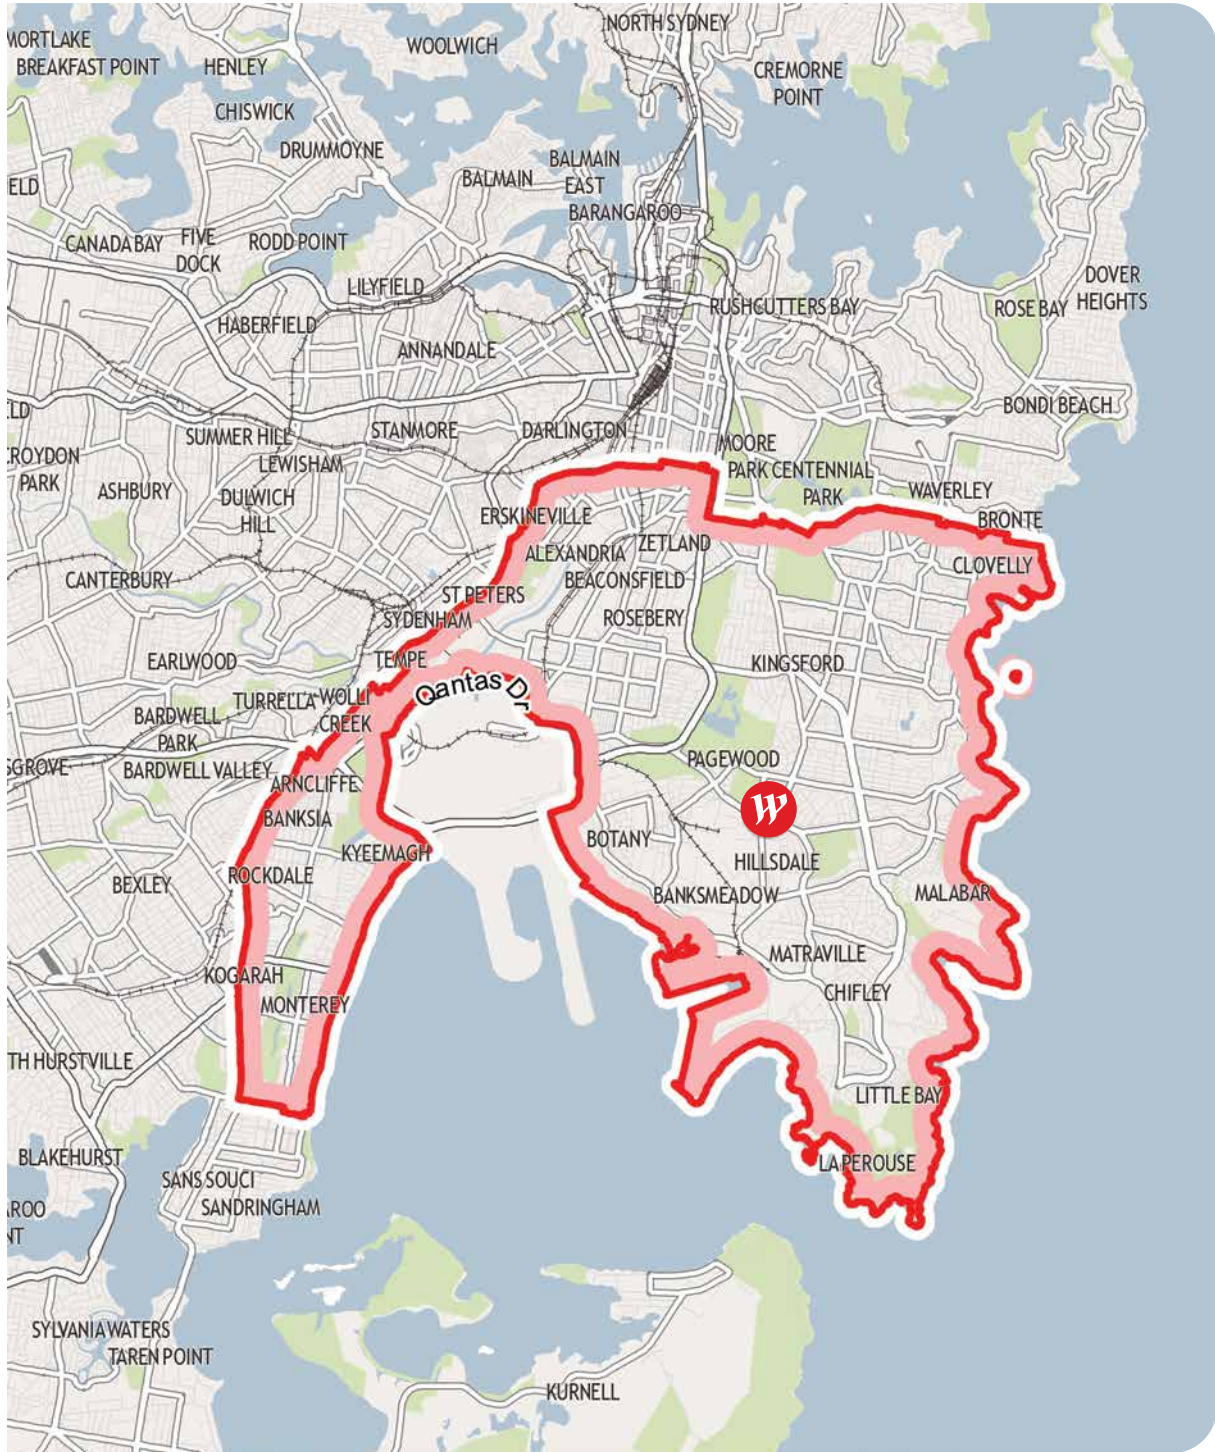

NSW | Westfield Eastgardens