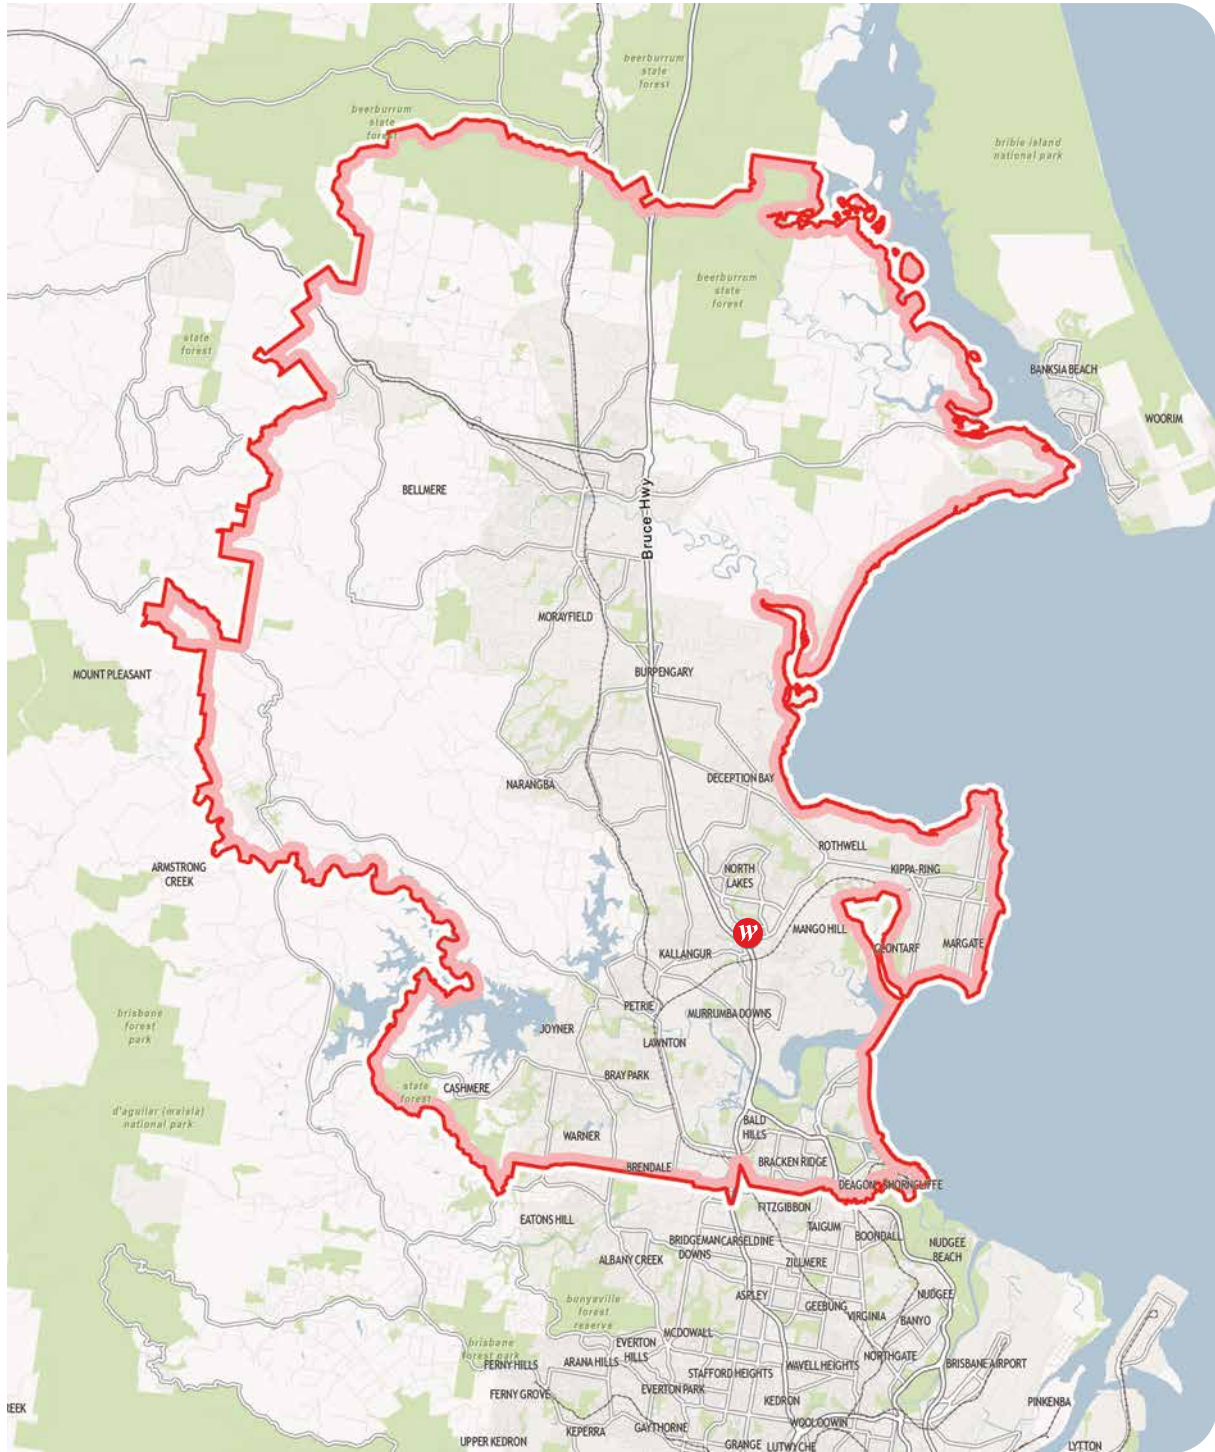

QLD | Westfield North Lakes