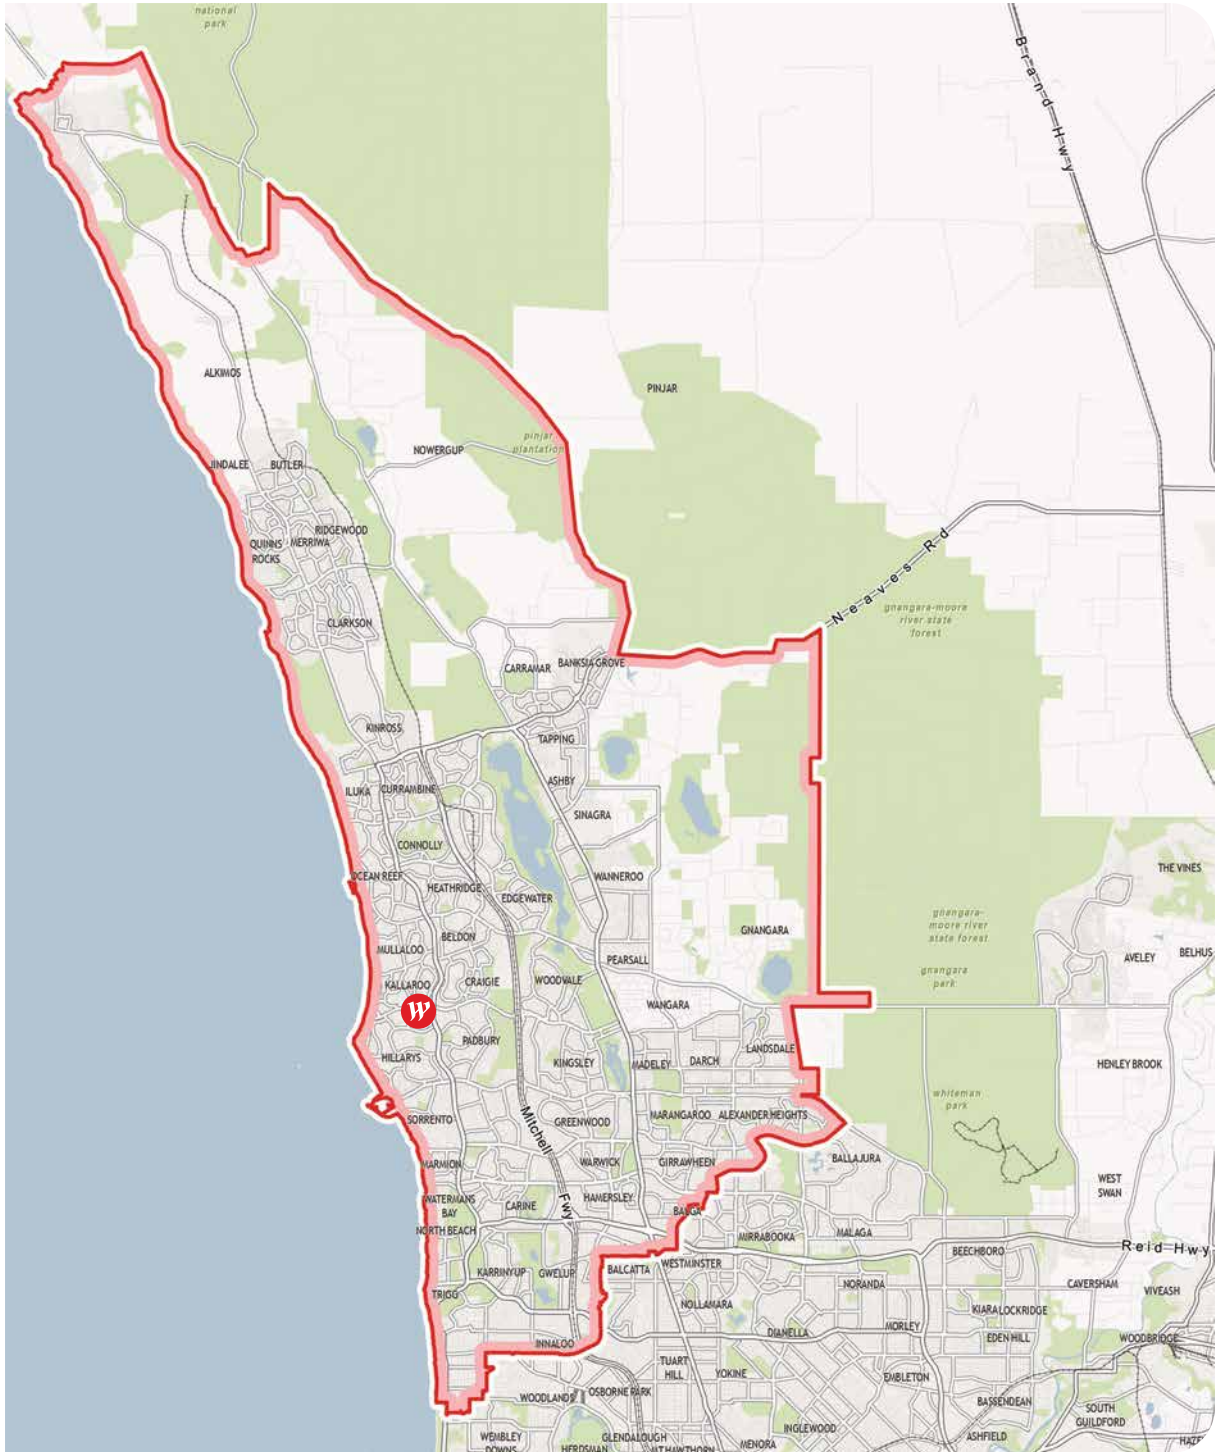

SOUTH AUSTRALIA

- Marion
- Tea Tree Plaza
- West Lakes

VICTORIA

- Airport West
- Doncaster
- Fountain Gate
- Geelong
- Knox
- Plenty Valley
- Southland

QUEENSLAND

- Carindale
- Chermside
- Coomera
- Garden City
- Helensvale
- North Lakes

NEW SOUTH WALES

- Bondi Junction
- Burwood
- Chatswood
- Eastgardens
- Hornsby
- Hurstville
- Kotara
- Liverpool
- Miranda
- Mt Druitt
- Parramatta
- Penrith
- Sydney
- Tuggerah
- Warringah Mall

ACT

- Belconnen
- Woden

**Westfield centres:
South Australia**

SA | Westfield West Lakes

Westfield

Local Heroes

**Westfield centres:
Western Australia**

WA | Westfield Booragoon

WA | Westfield Carousel

WA | Westfield Innaloo

WA | Westfield Whitford City

Westfield

Local Heroes

**Westfield centres:
New Zealand**

NZ | Westfield Albany

NZ | Westfield Manukau City

NZ | Westfield Newmarket

NZ | Westfield Riccarton