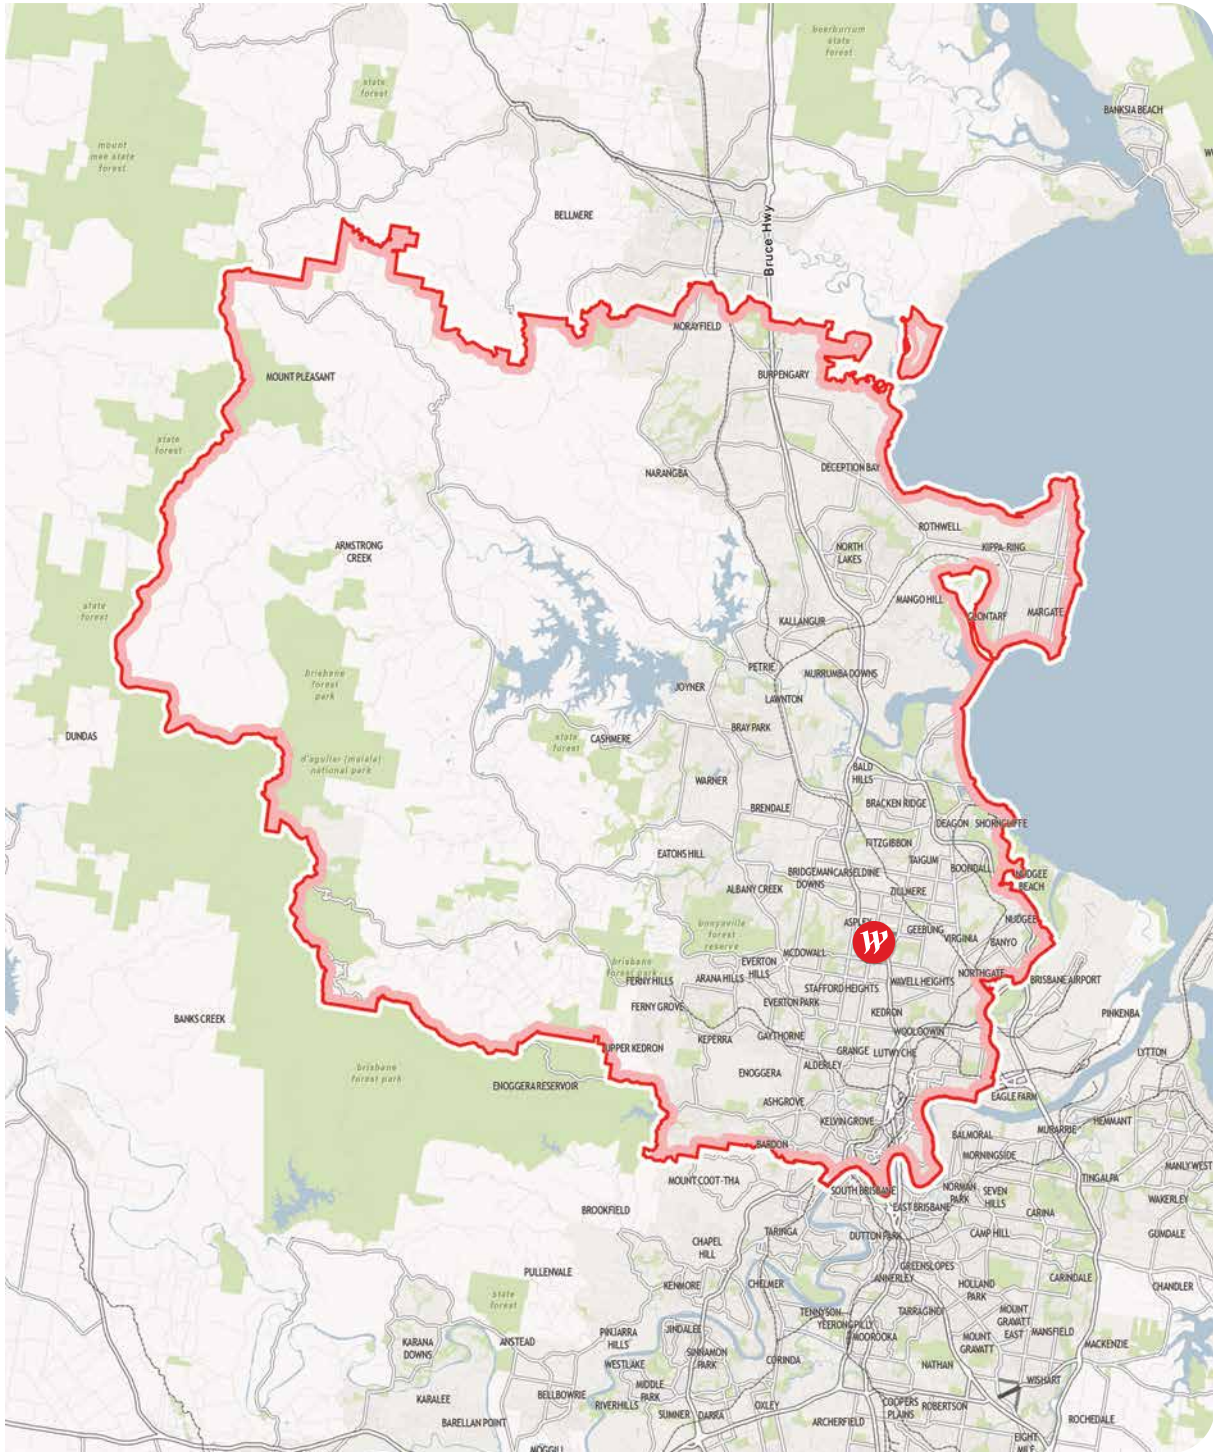

SOUTH AUSTRALIA

- Marion
- Tea Tree Plaza
- West Lakes

VICTORIA

- Airport West
- Doncaster
- Fountain Gate
- Geelong
- Knox
- Plenty Valley
- Southland

QUEENSLAND

- Carindale
- Chermside
- Coomera
- Garden City
- Helensvale
- North Lakes

NEW SOUTH WALES

- Bondi Junction
- Burwood
- Chatswood
- Eastgardens
- Hornsby
- Hurstville
- Kotara
- Liverpool
- Miranda
- Mt Druitt
- Parramatta
- Penrith
- Sydney
- Tuggerah
- Warringah Mall

ACT

- Belconnen
- Woden

NEW ZEALAND

- Albany
- Manukau City
- Newmarket
- Riccarton
- St Lukes

Westfield

Local Heroes

**Westfield centres:
Queensland**

QLD | Westfield Carindale

QLD | Westfield Chermside

QLD | Westfield Coomera