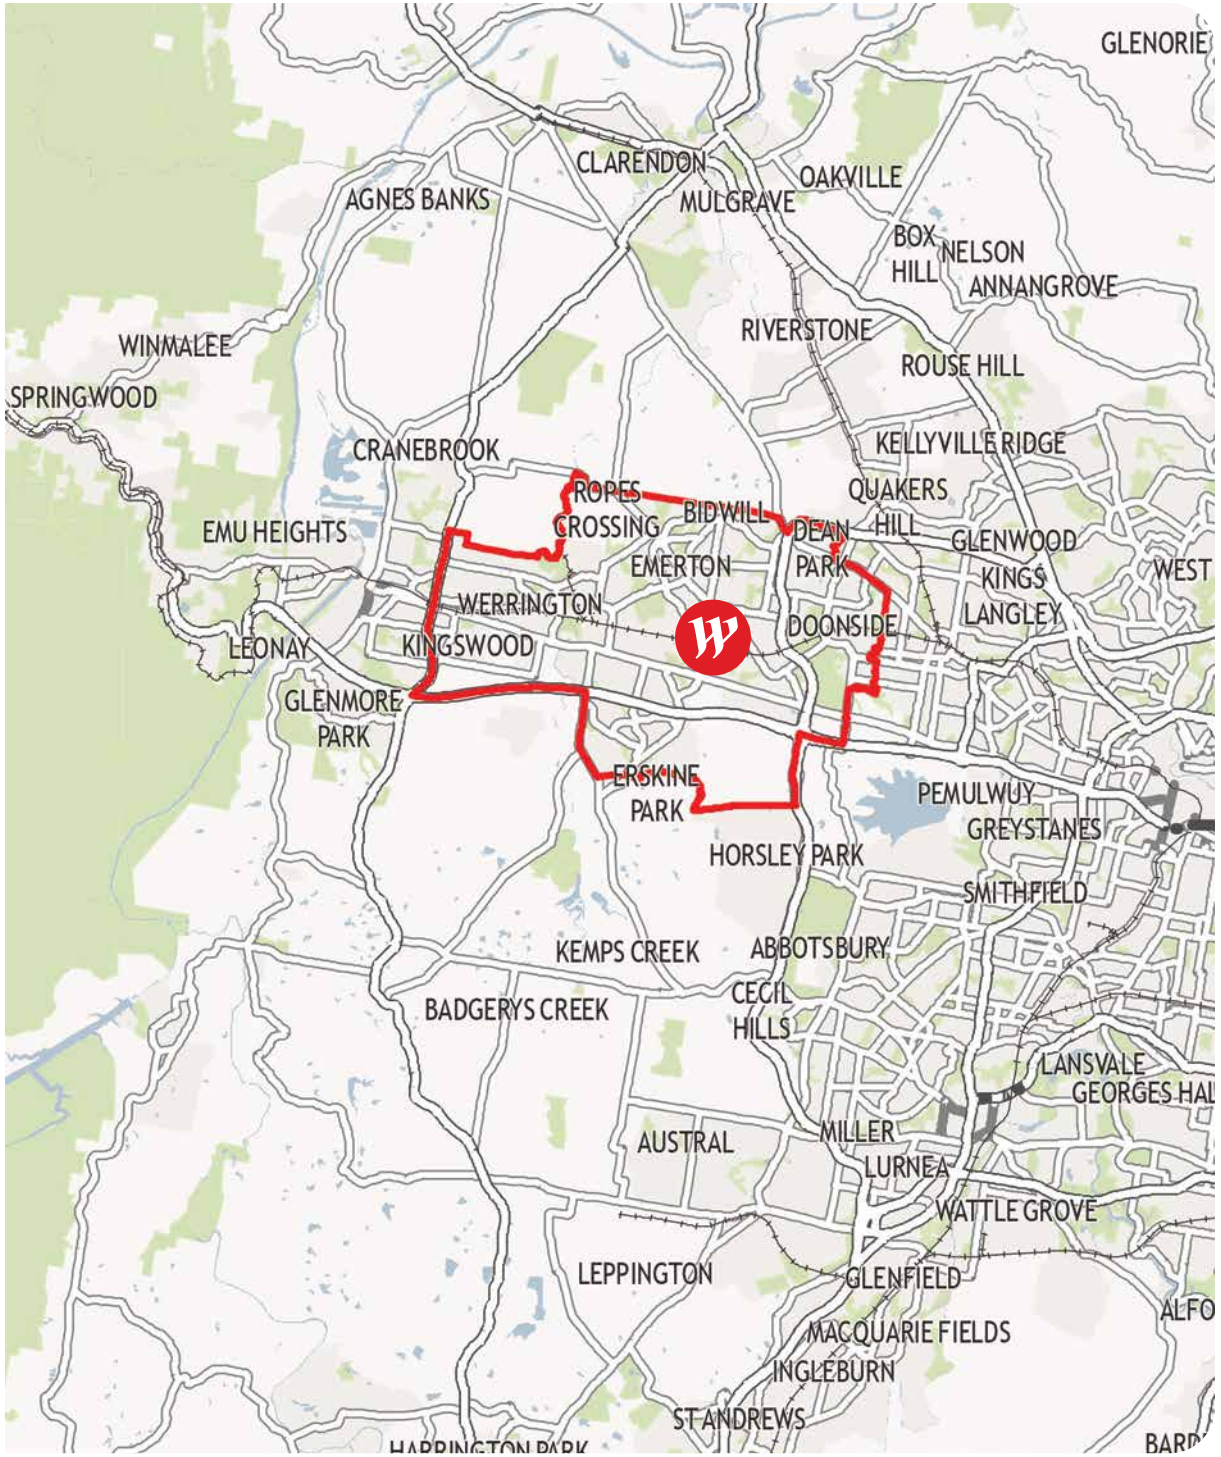

SOUTH AUSTRALIA

- Marion
- Tea Tree Plaza
- West Lakes

VICTORIA

- Airport West
- Doncaster
- Fountain Gate
- Geelong
- Knox
- Plenty Valley
- Southland

QUEENSLAND

- Carindale
- Chermside
- Coomera
- Garden City
- Helensvale
- North Lakes

NEW SOUTH WALES

- Bondi Junction
- Burwood
- Chatswood
- Eastgardens
- Hornsby
- Hurstville
- Kotara
- Liverpool
- Miranda
- Mt Druitt
- Parramatta
- Penrith
- Sydney
- Tuggerah
- Warringah Mall

ACT

- Belconnen
- Woden

NSW | Westfield Chatswood

NSW | Westfield Eastgardens

NSW | Westfield Hornsby

NSW | Westfield Hurstville

NSW | Westfield Kotara

NSW | Westfield Liverpool

NSW | Westfield Miranda

NSW | Westfield Mt DrUITT