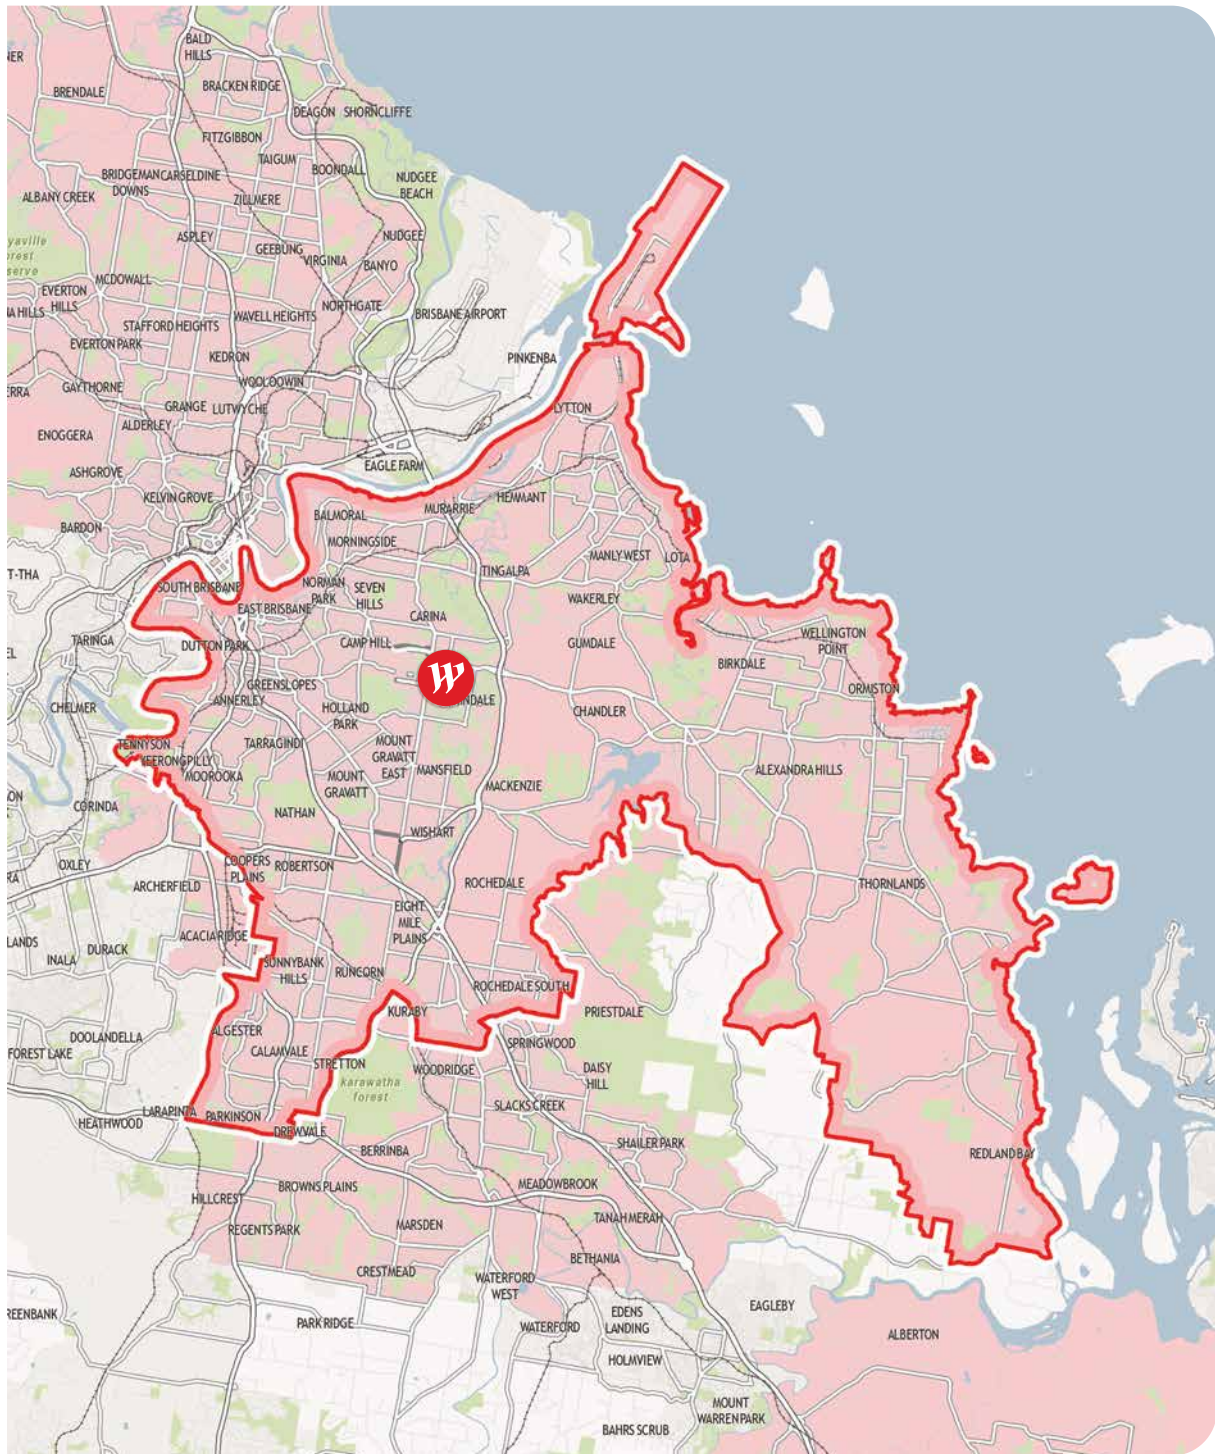

SOUTH AUSTRALIA

- Marion
- Tea Tree Plaza
- West Lakes

VICTORIA

- Airport West
- Doncaster
- Fountain Gate
- Geelong
- Knox
- Plenty Valley
- Southland

QUEENSLAND

- Carindale
- Chermside
- Coomera
- Garden City
- Helensvale
- North Lakes

NEW SOUTH WALES

- Bondi Junction
- Burwood
- Chatswood
- Eastgardens
- Hornsby
- Hurstville
- Kotara
- Liverpool
- Miranda
- Mt Druitt
- Parramatta
- Penrith
- Sydney
- Tuggerah
- Warringah Mall

ACT

- Belconnen
- Woden

NEW ZEALAND

- Albany
- Manukau City
- Newmarket
- Riccarton
- St Lukes

Westfield

Local Heroes

**Westfield centres:
Queensland**

QLD | Westfield Carindale

QLD | Westfield Chermside

QLD | Westfield Coomera