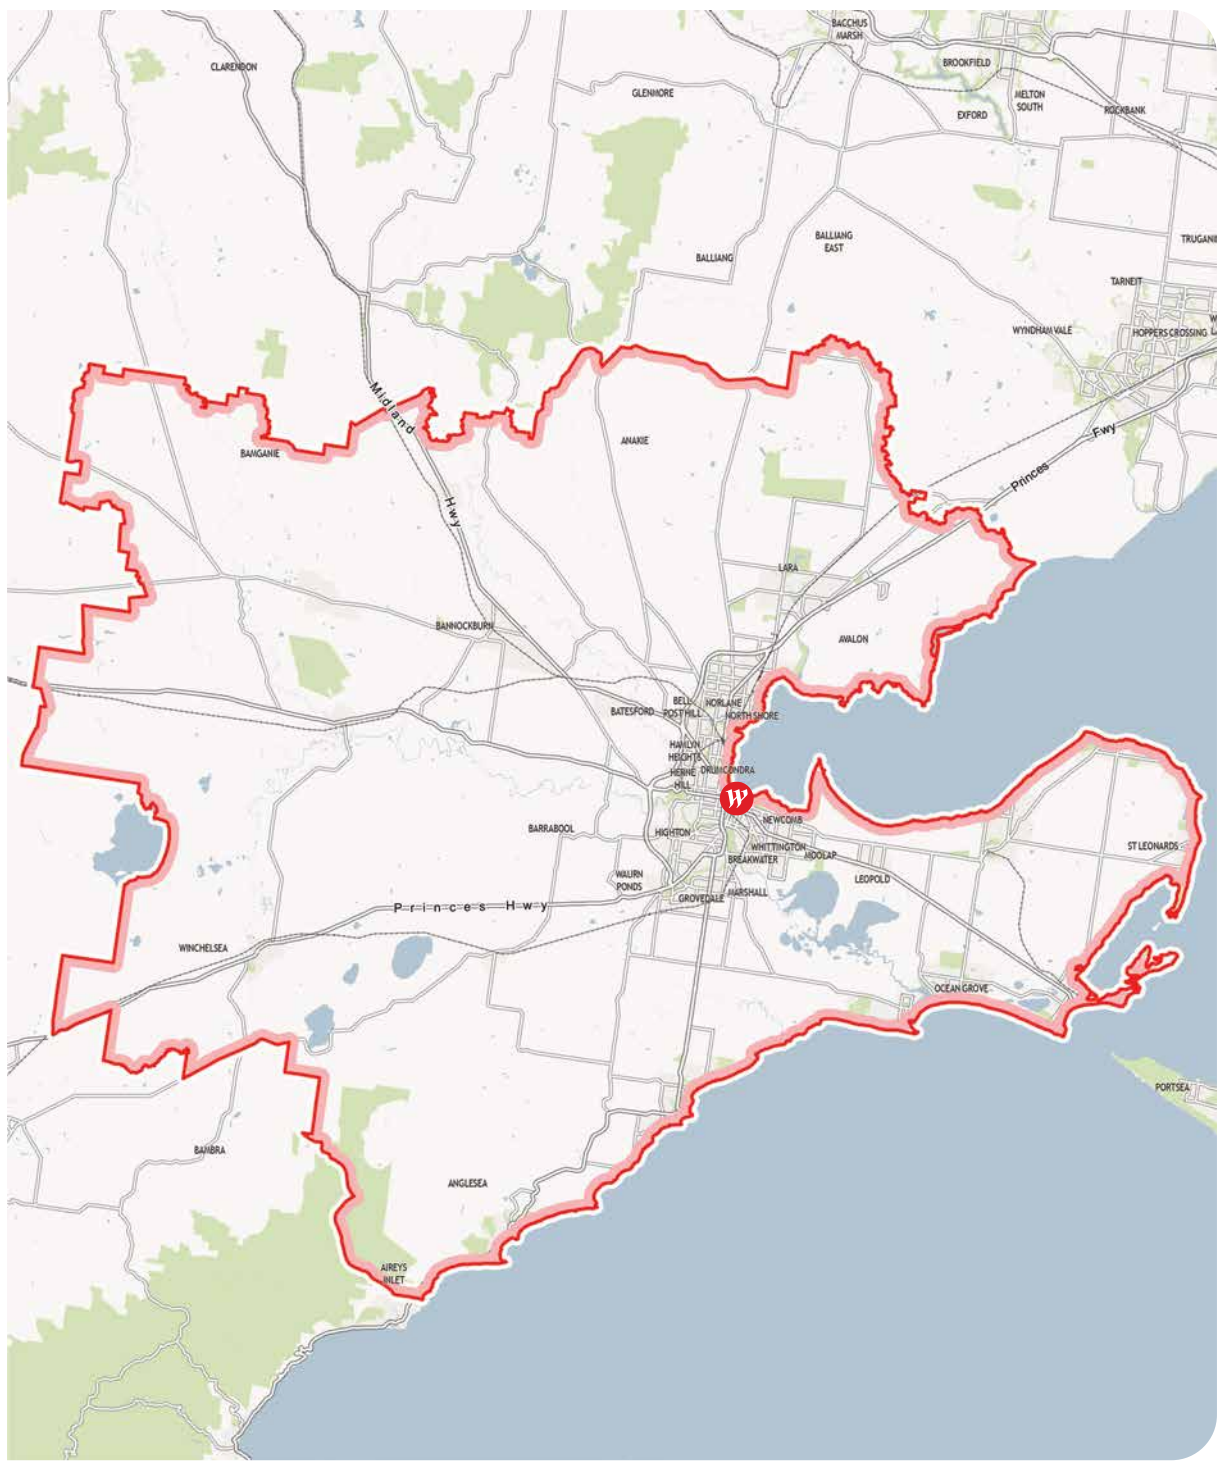

VIC | Westfield Geelong