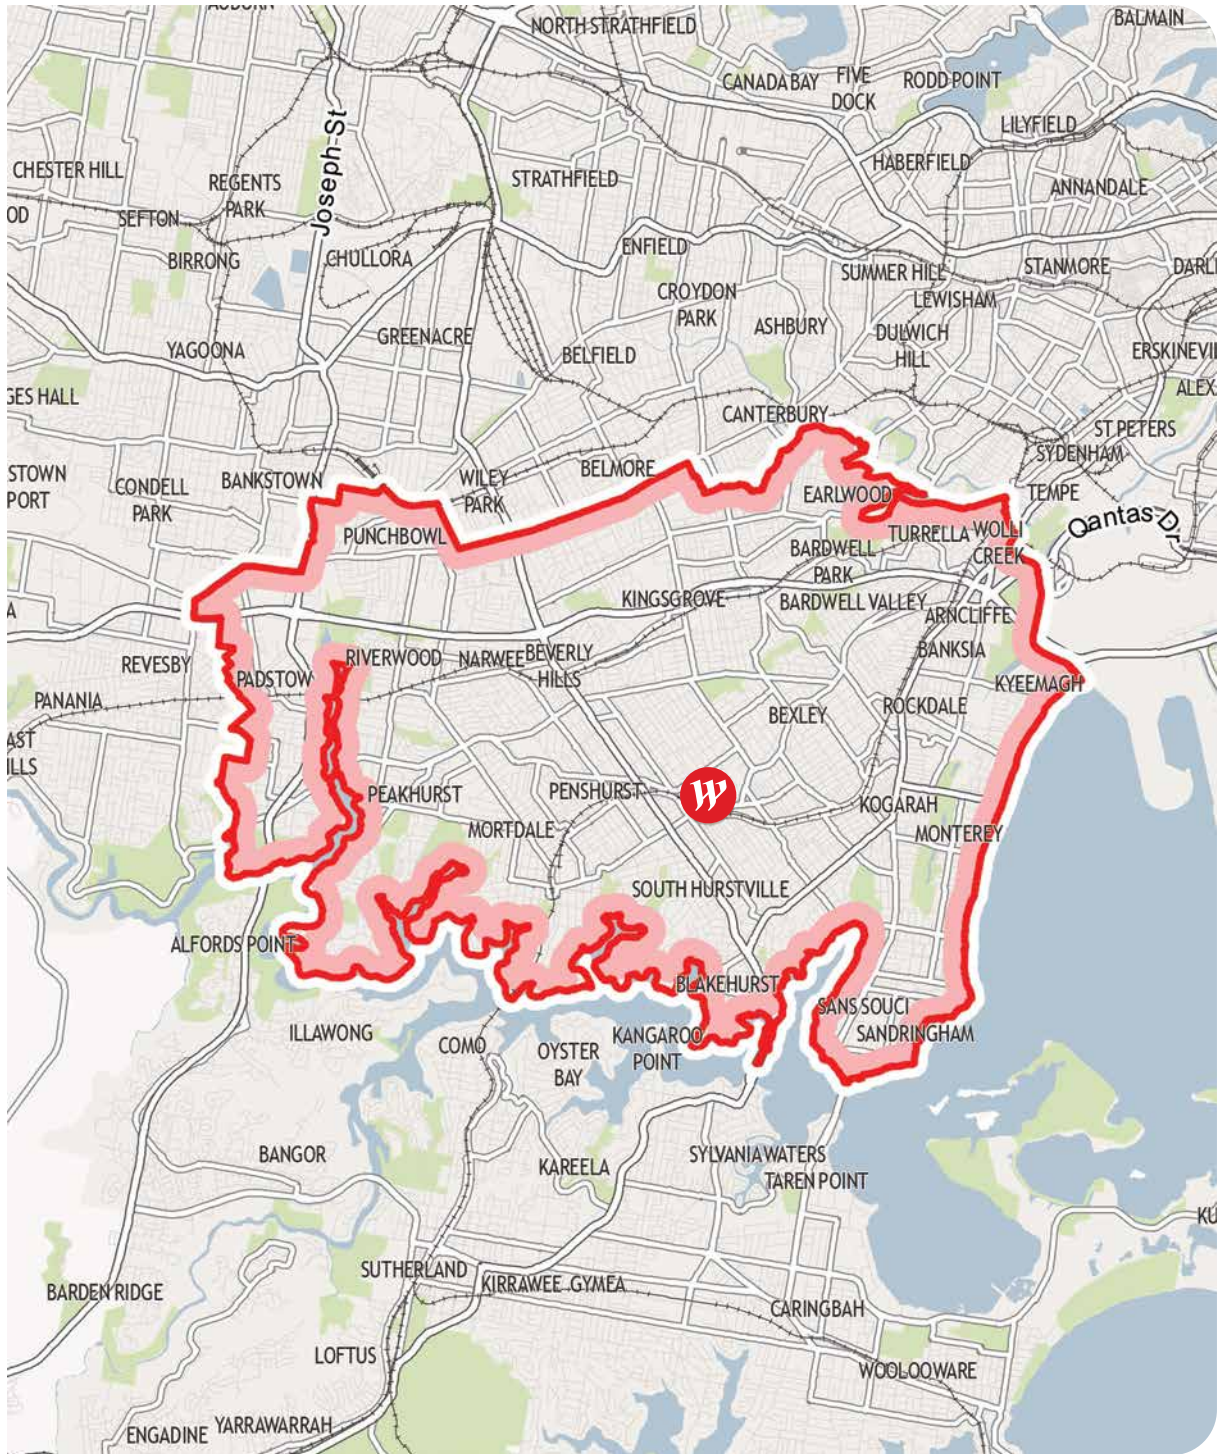

SOUTH AUSTRALIA

- Marion
- Tea Tree Plaza
- West Lakes

VICTORIA

- Airport West
- Doncaster
- Fountain Gate
- Geelong
- Knox
- Plenty Valley
- Southland

QUEENSLAND

- Carindale
- Chermside
- Coomera
- Garden City
- Helensvale
- North Lakes

NEW SOUTH WALES

- Bondi Junction
- Burwood
- Chatswood
- Eastgardens
- Hornsby
- Hurstville
- Kotara
- Liverpool
- Miranda
- Mt Druitt
- Parramatta
- Penrith
- Sydney
- Tuggerah
- Warringah Mall

ACT

- Belconnen
- Woden

NSW | Westfield Chatswood

NSW | Westfield Eastgardens

NSW | Westfield Hornsby

NSW | Westfield Hurstville

NSW | Westfield Kotara

NSW | Westfield Liverpool

NSW | Westfield Miranda

NSW | Westfield Mt DrUITT