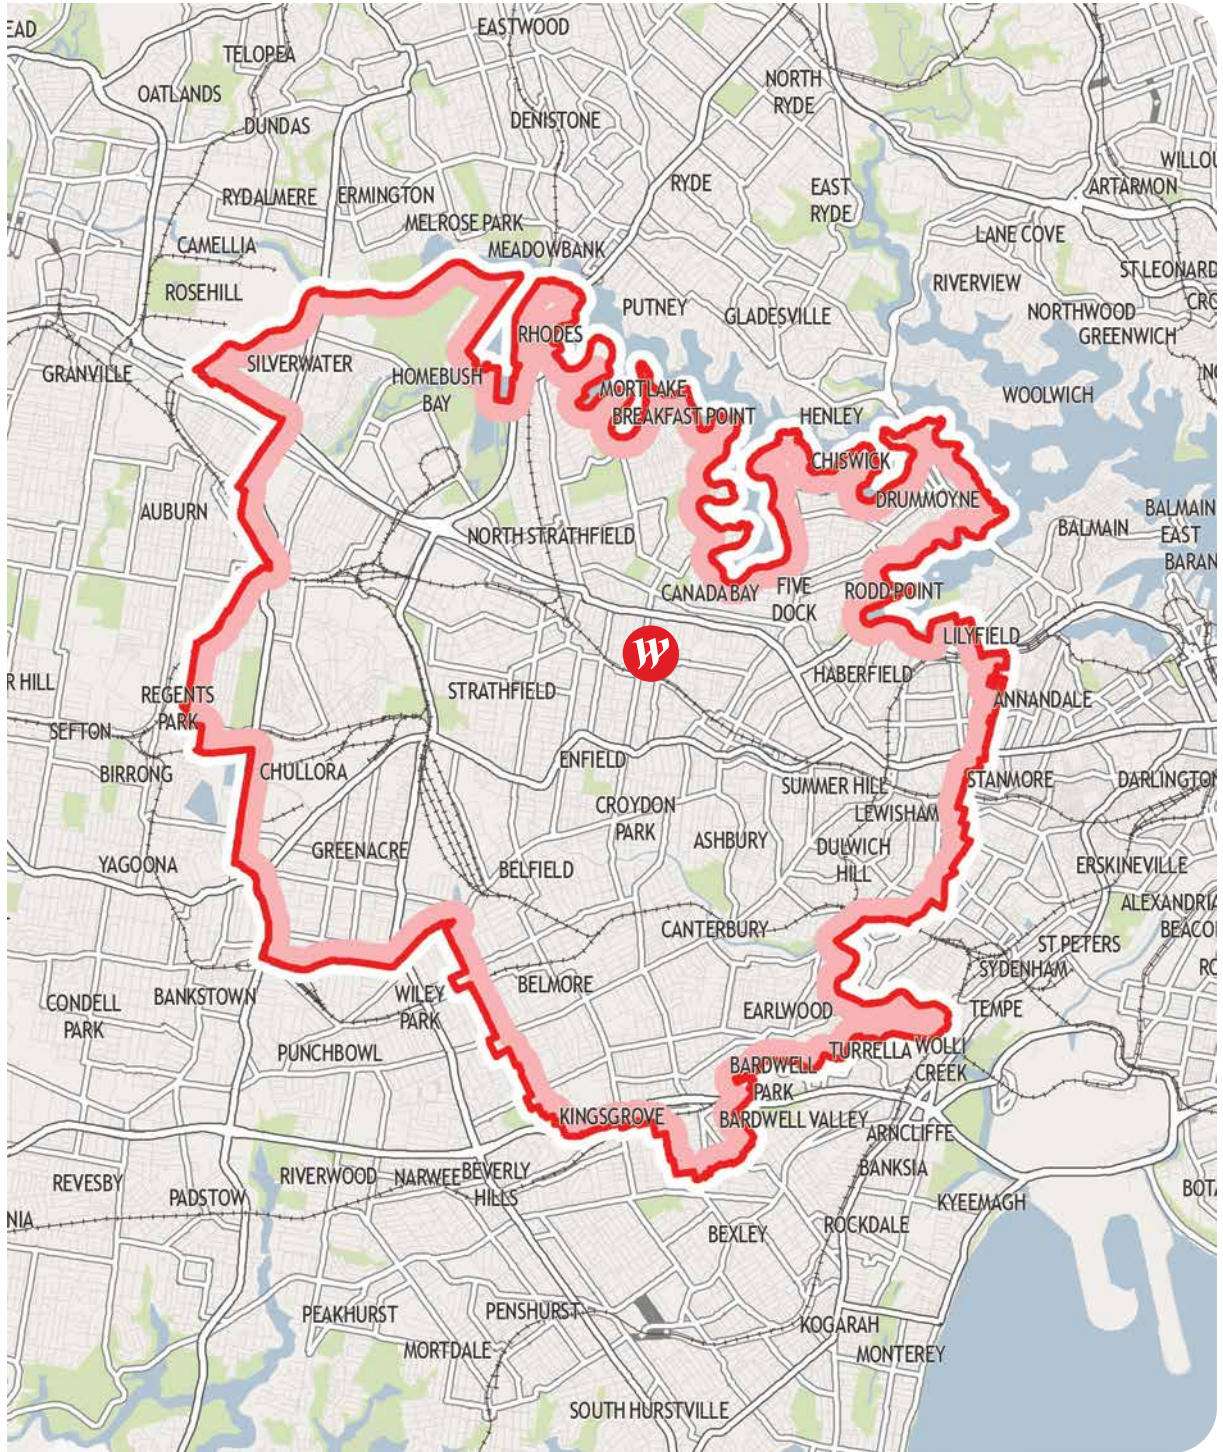

SOUTH AUSTRALIA

- Marion
- Tea Tree Plaza
- West Lakes

VICTORIA

- Airport West
- Doncaster
- Fountain Gate
- Geelong
- Knox
- Plenty Valley
- Southland

QUEENSLAND

- Carindale
- Chermside
- Coomera
- Garden City
- Helensvale
- North Lakes

NEW SOUTH WALES

- Bondi Junction
- Burwood
- Chatswood
- Eastgardens
- Hornsby
- Hurstville
- Kotara
- Liverpool
- Miranda
- Mt Druitt
- Parramatta
- Penrith
- Sydney
- Tuggerah
- Warringah Mall

ACT

- Belconnen
- Woden

NEW ZEALAND

- Albany
- Manukau City
- Newmarket
- Riccarton
- St Lukes

Westfield

Local Heroes

**Westfield centres:
Queensland**

QLD | Westfield Carindale

QLD | Westfield Chermside

QLD | Westfield Coomera

QLD | Westfield Garden City

QLD | Westfield Helensvale

QLD | Westfield North Lakes

Westfield

Local Heroes

**Westfield centres:
New South Wales**

NSW | Westfield Bondi Junction

NSW | Westfield Burwood