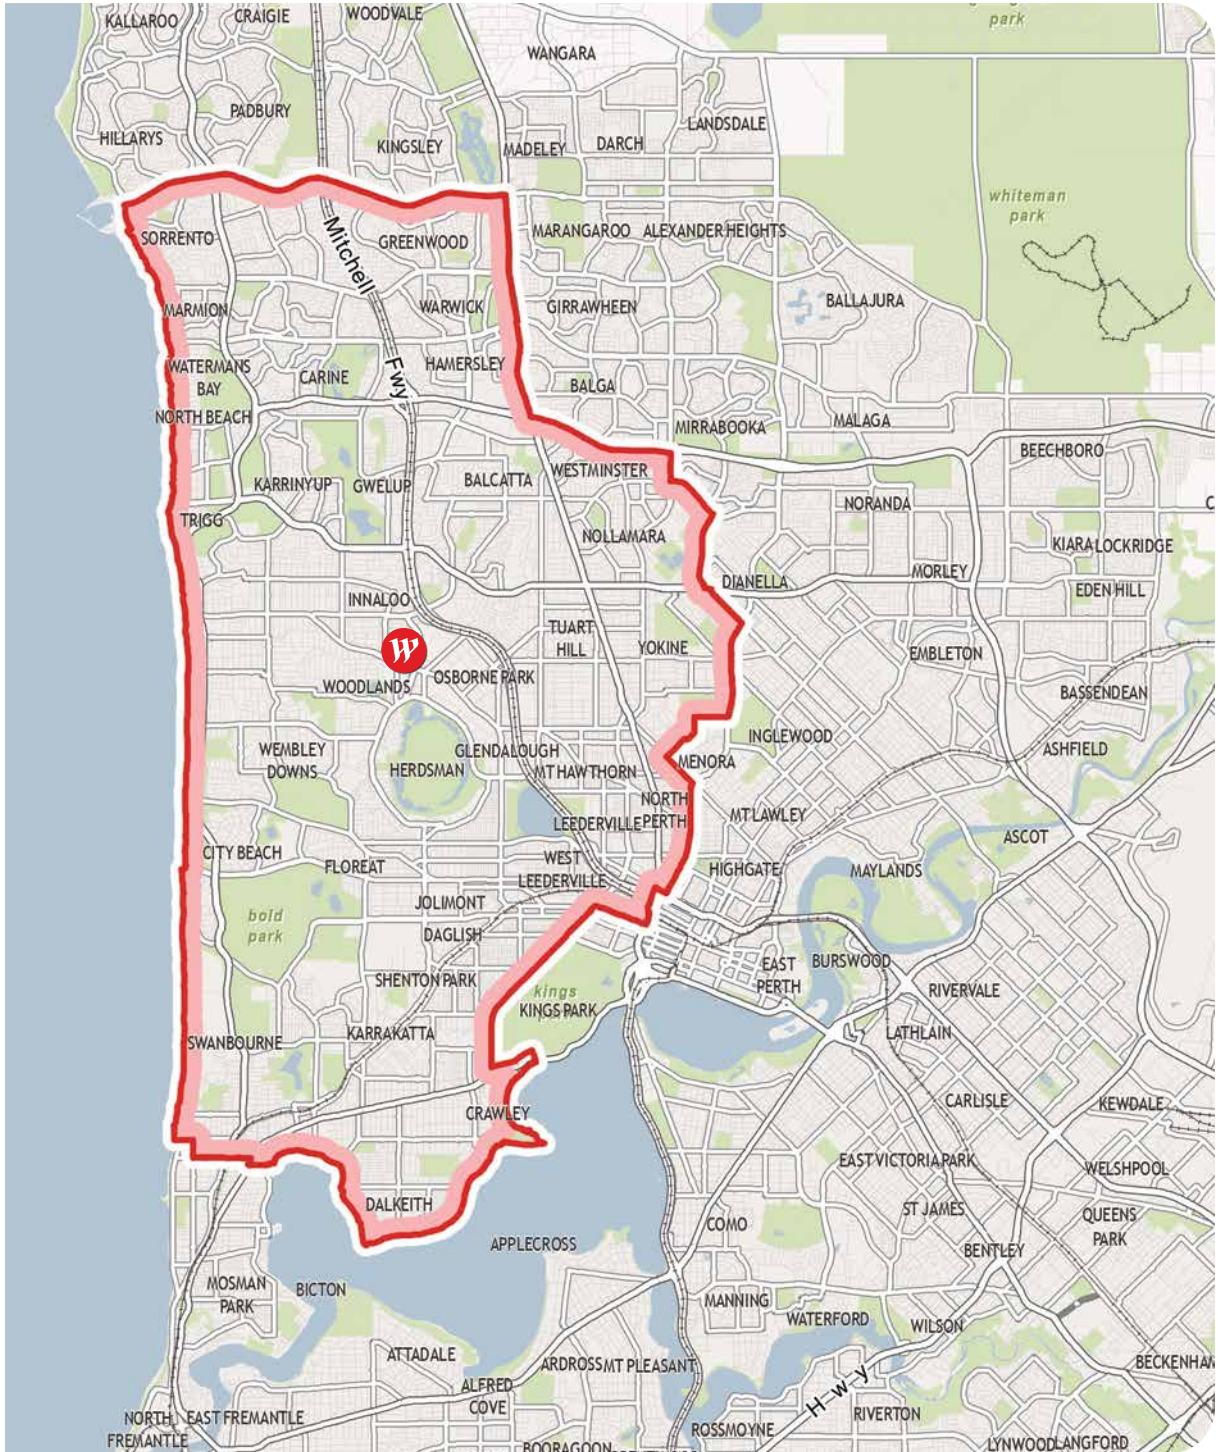

SOUTH AUSTRALIA

- Marion
- Tea Tree Plaza
- West Lakes

VICTORIA

- Airport West
- Doncaster
- Fountain Gate
- Geelong
- Knox
- Plenty Valley
- Southland

QUEENSLAND

- Carindale
- Chermside
- Coomera
- Garden City
- Helensvale
- North Lakes

NEW SOUTH WALES

- Bondi Junction
- Burwood
- Chatswood
- Eastgardens
- Hornsby
- Hurstville
- Kotara
- Liverpool
- Miranda
- Mt Druitt
- Parramatta
- Penrith
- Sydney
- Tuggerah
- Warringah Mall

ACT

- Belconnen
- Woden

**Westfield centres:
South Australia**

SA | Westfield West Lakes

Westfield

Local Heroes

**Westfield centres:
Western Australia**

WA | Westfield Booragoon

WA | Westfield Carousel

WA | Westfield Innaloo

WA | Westfield Whitford City

Westfield

Local Heroes

**Westfield centres:
New Zealand**

NZ | Westfield Albany

NZ | Westfield Manukau City

NZ | Westfield Newmarket

NZ | Westfield Riccarton