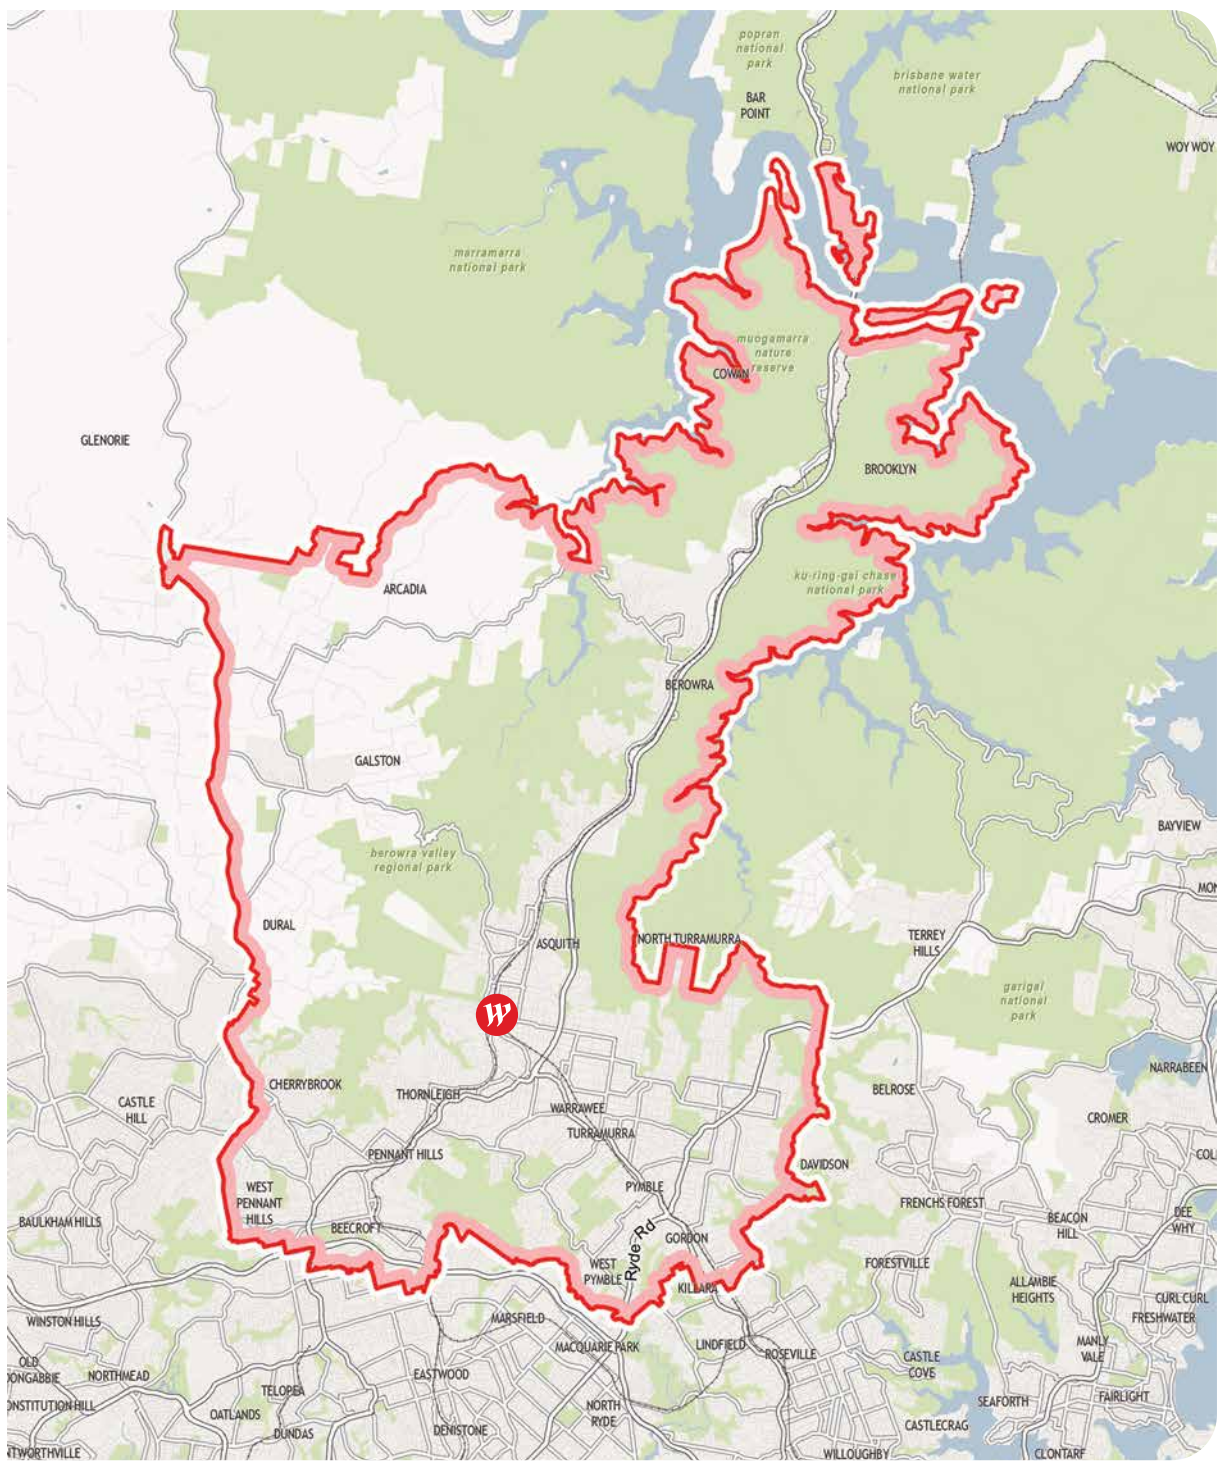

NSW | Westfield Hornsby