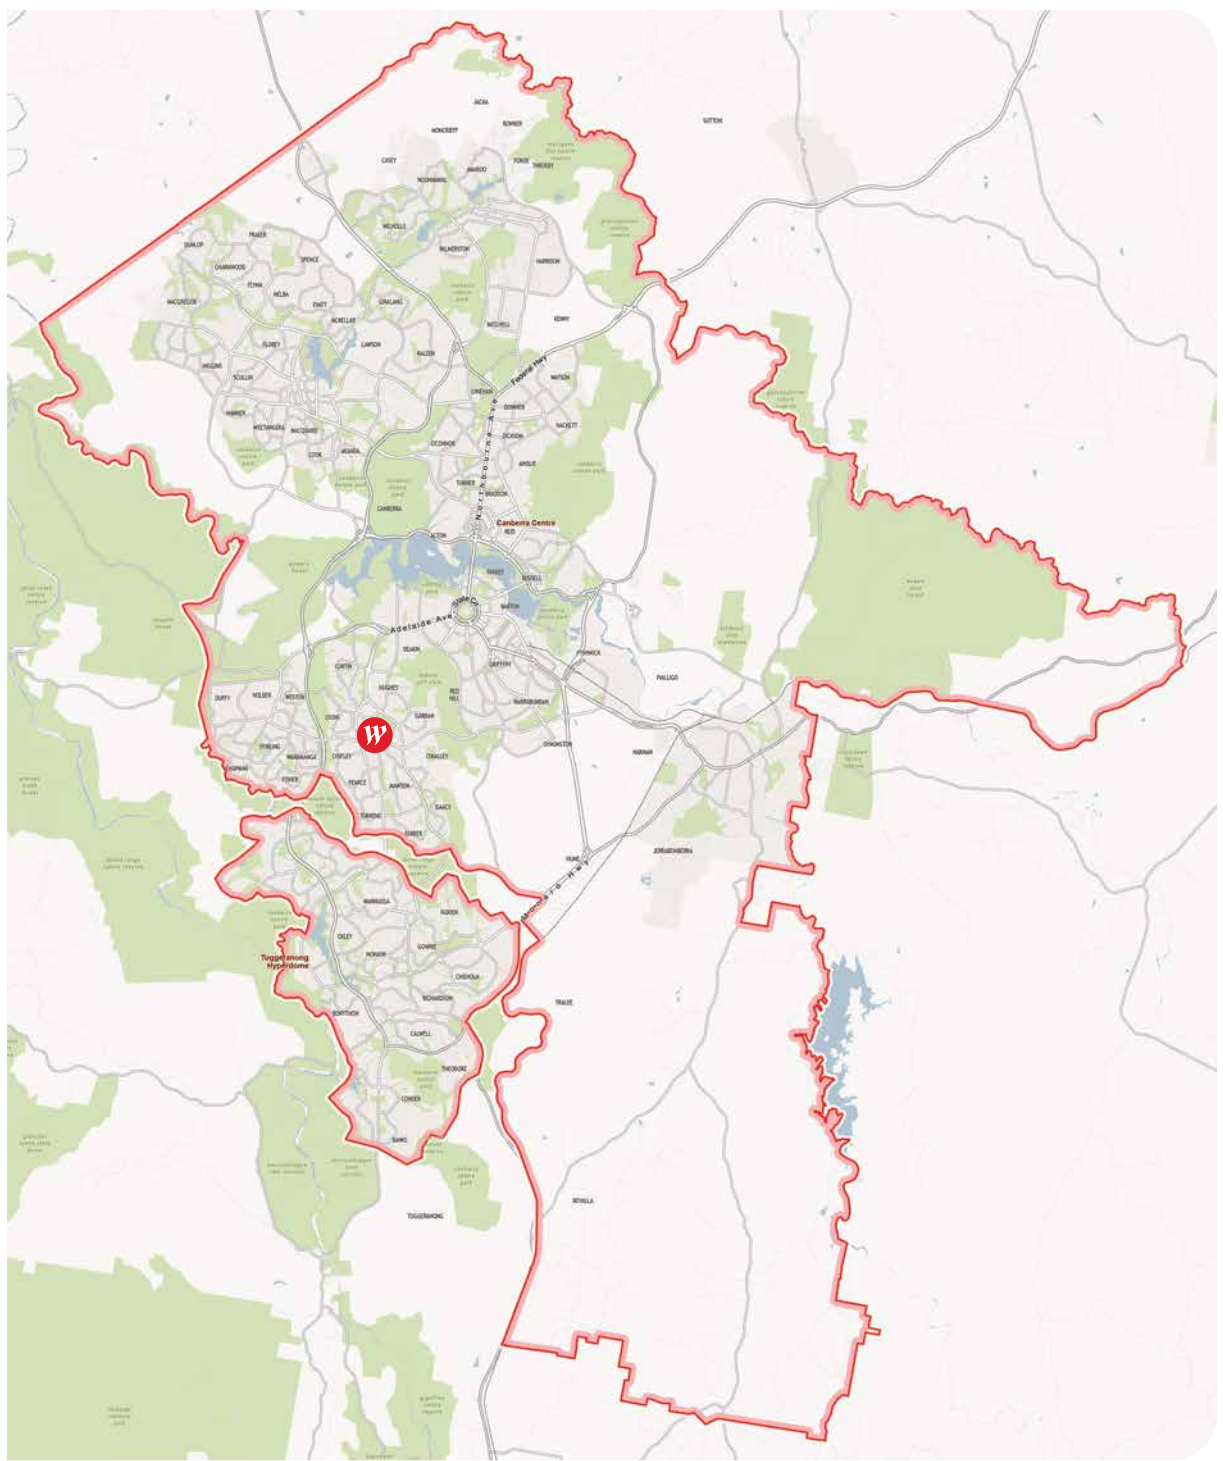

ACT | Westfield Woden