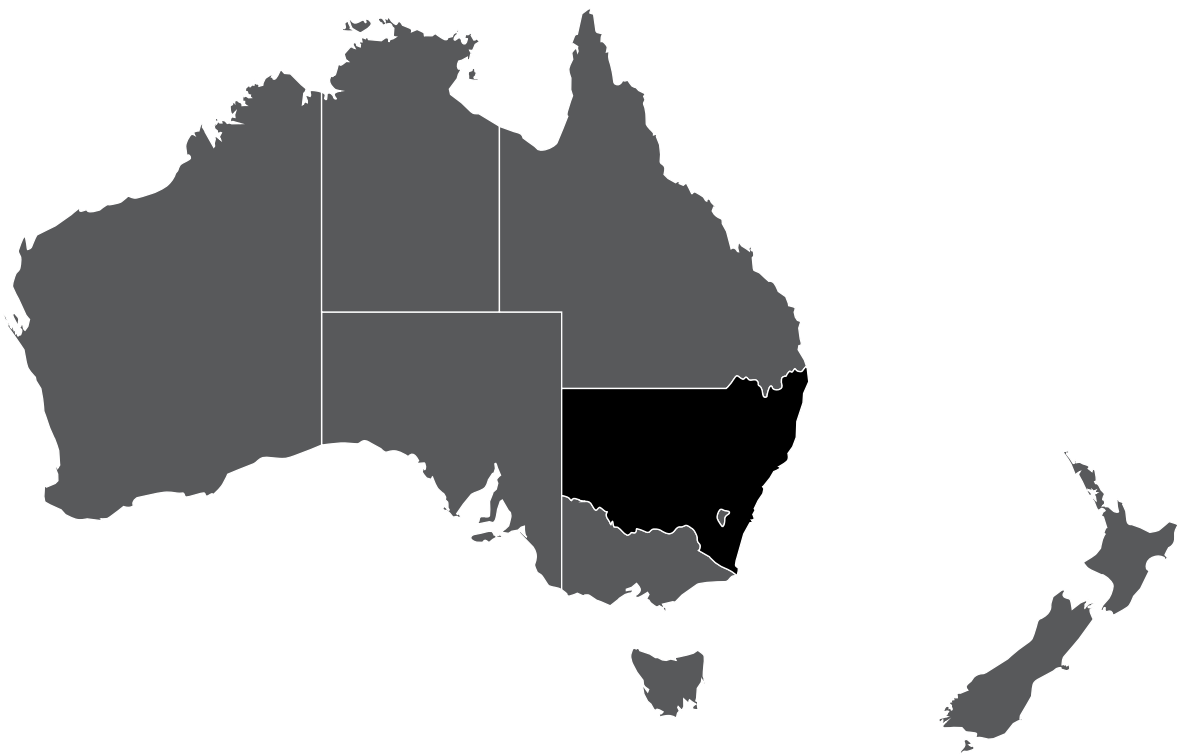

SOUTH AUSTRALIA

- Marion
- Tea Tree Plaza
- West Lakes

VICTORIA

- Airport West
- Doncaster
- Fountain Gate
- Geelong
- Knox
- Plenty Valley
- Southland

QUEENSLAND

- Carindale
- Chermside
- Coomera
- Garden City
- Helensvale
- North Lakes

NEW SOUTH WALES

- Bondi Junction
- Burwood
- Chatswood
- Eastgardens
- Hornsby
- Hurstville
- Kotara
- Liverpool
- Miranda
- Mt Druitt
- Parramatta
- Penrith
- Sydney
- Tuggerah
- Warringah Mall

ACT

- Belconnen
- Woden

NEW ZEALAND

- Albany
- Manukau City
- Newmarket
- Riccarton
- St Lukes

Westfield

Local Heroes

**Westfield centres:
Queensland**

QLD | Westfield Carindale

QLD | Westfield Chermside

QLD | Westfield Coomera

QLD | Westfield Garden City

QLD | Westfield Helensvale

QLD | Westfield North Lakes

Westfield

Local Heroes

**Westfield centres:
New South Wales**

NSW | Westfield Bondi Junction

NSW | Westfield Burwood