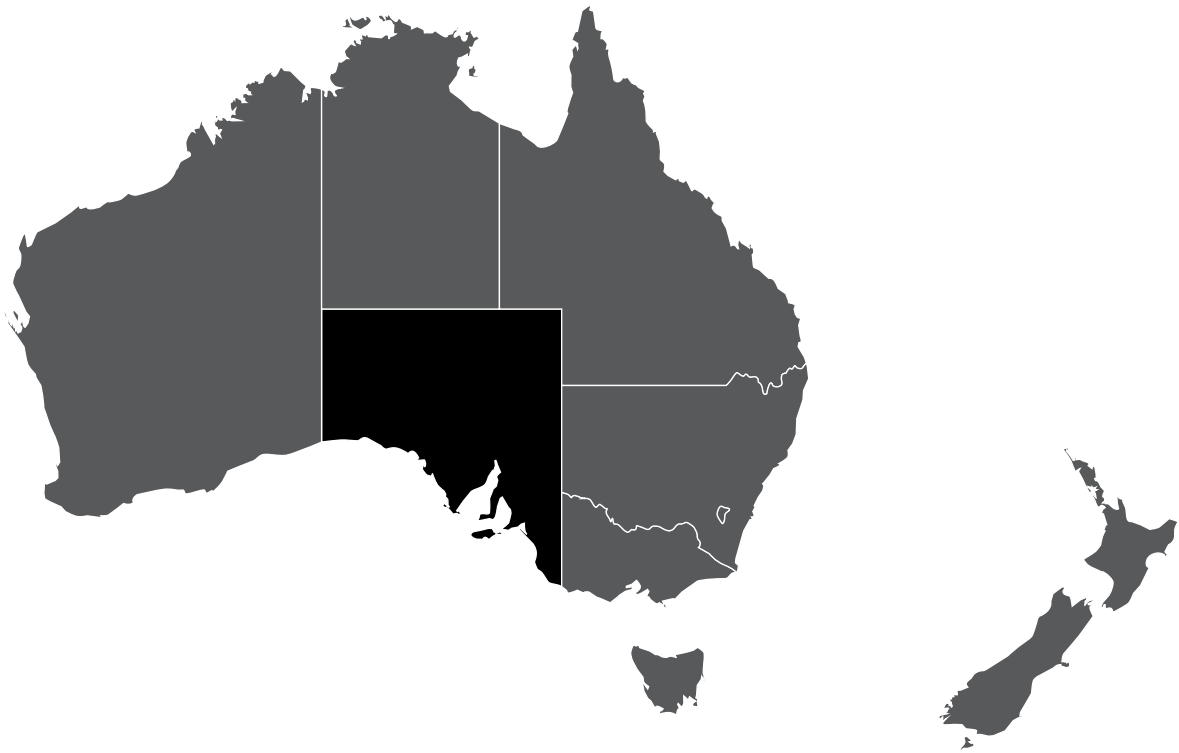

Westfield

Local Heroes

**Westfield centres:
South Australia**