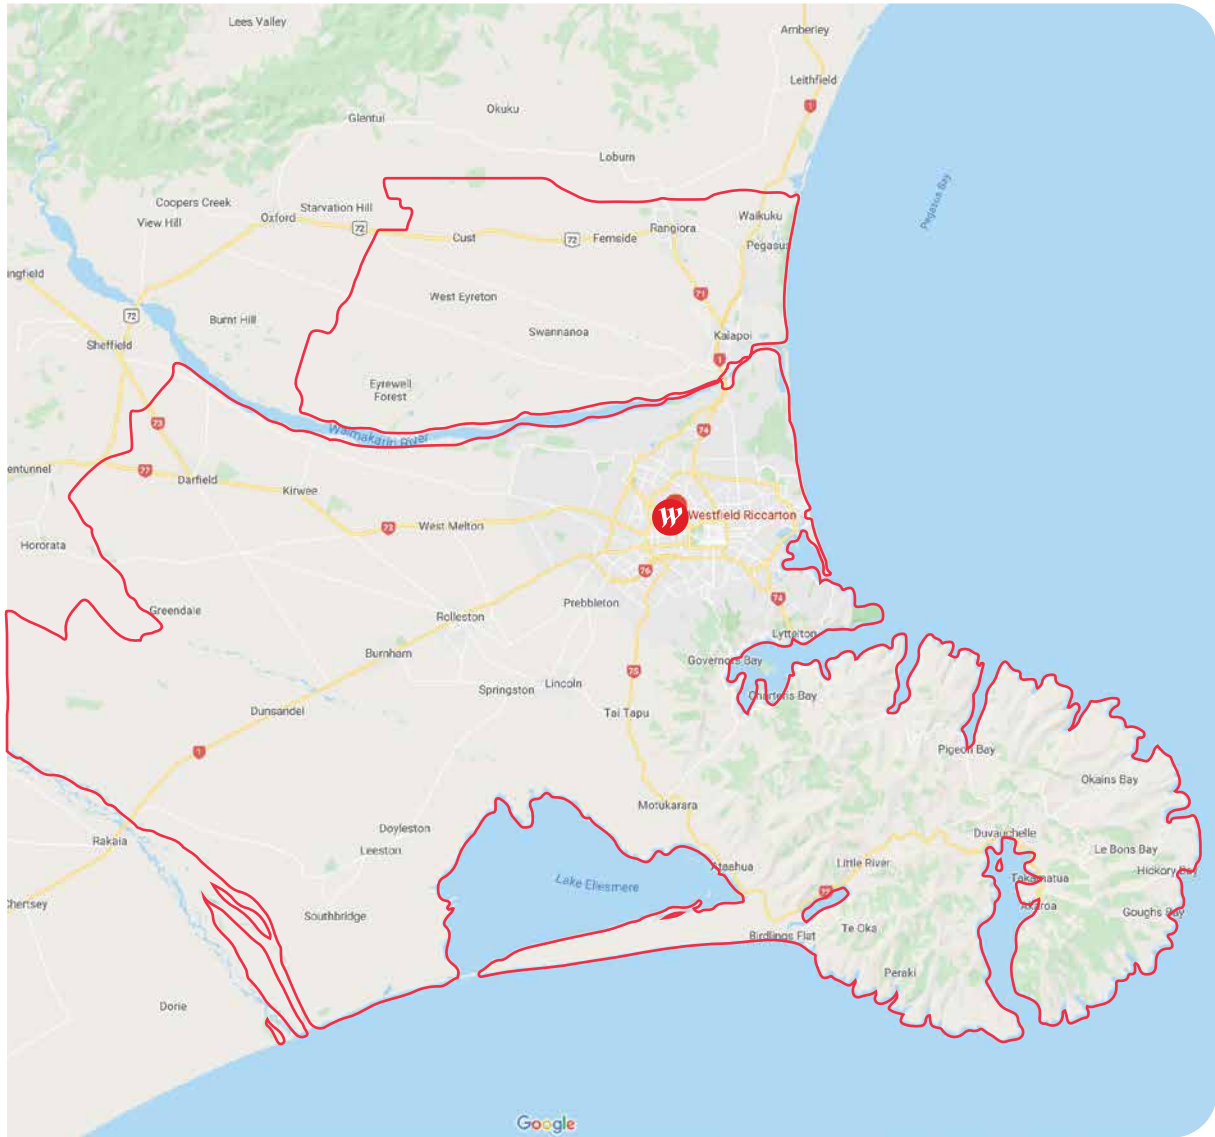

A Westfield Local Hero nominee's work or activity must occur within, and benefit the community of, the local area of a Westfield Centre in Australia or New Zealand. If their work spans across multiple Westfield local areas, the nominator must choose the most relevant centre for the purposes of the nomination.

SOUTH AUSTRALIA

- Marion
- Tea Tree Plaza
- West Lakes

VICTORIA

- Airport West
- Doncaster
- Fountain Gate
- Geelong
- Knox
- Plenty Valley
- Southland

QUEENSLAND

- Carindale
- Chermside
- Coomera
- Garden City
- Helensvale
- North Lakes

NEW SOUTH WALES

- Bondi Junction
- Burwood
- Chatswood
- Eastgardens
- Hornsby
- Hurstville
- Kotara
- Liverpool
- Miranda
- Mt Druitt
- Parramatta
- Penrith
- Sydney
- Tuggerah
- Warringah Mall

ACT

- Belconnen
- Woden

WA | Westfield Whitford City

Westfield

Local Heroes

**Westfield centres:
New Zealand**

NZ | Westfield Albany

NZ | Westfield Manukau City

NZ | Westfield Newmarket

NZ | Westfield Riccarton