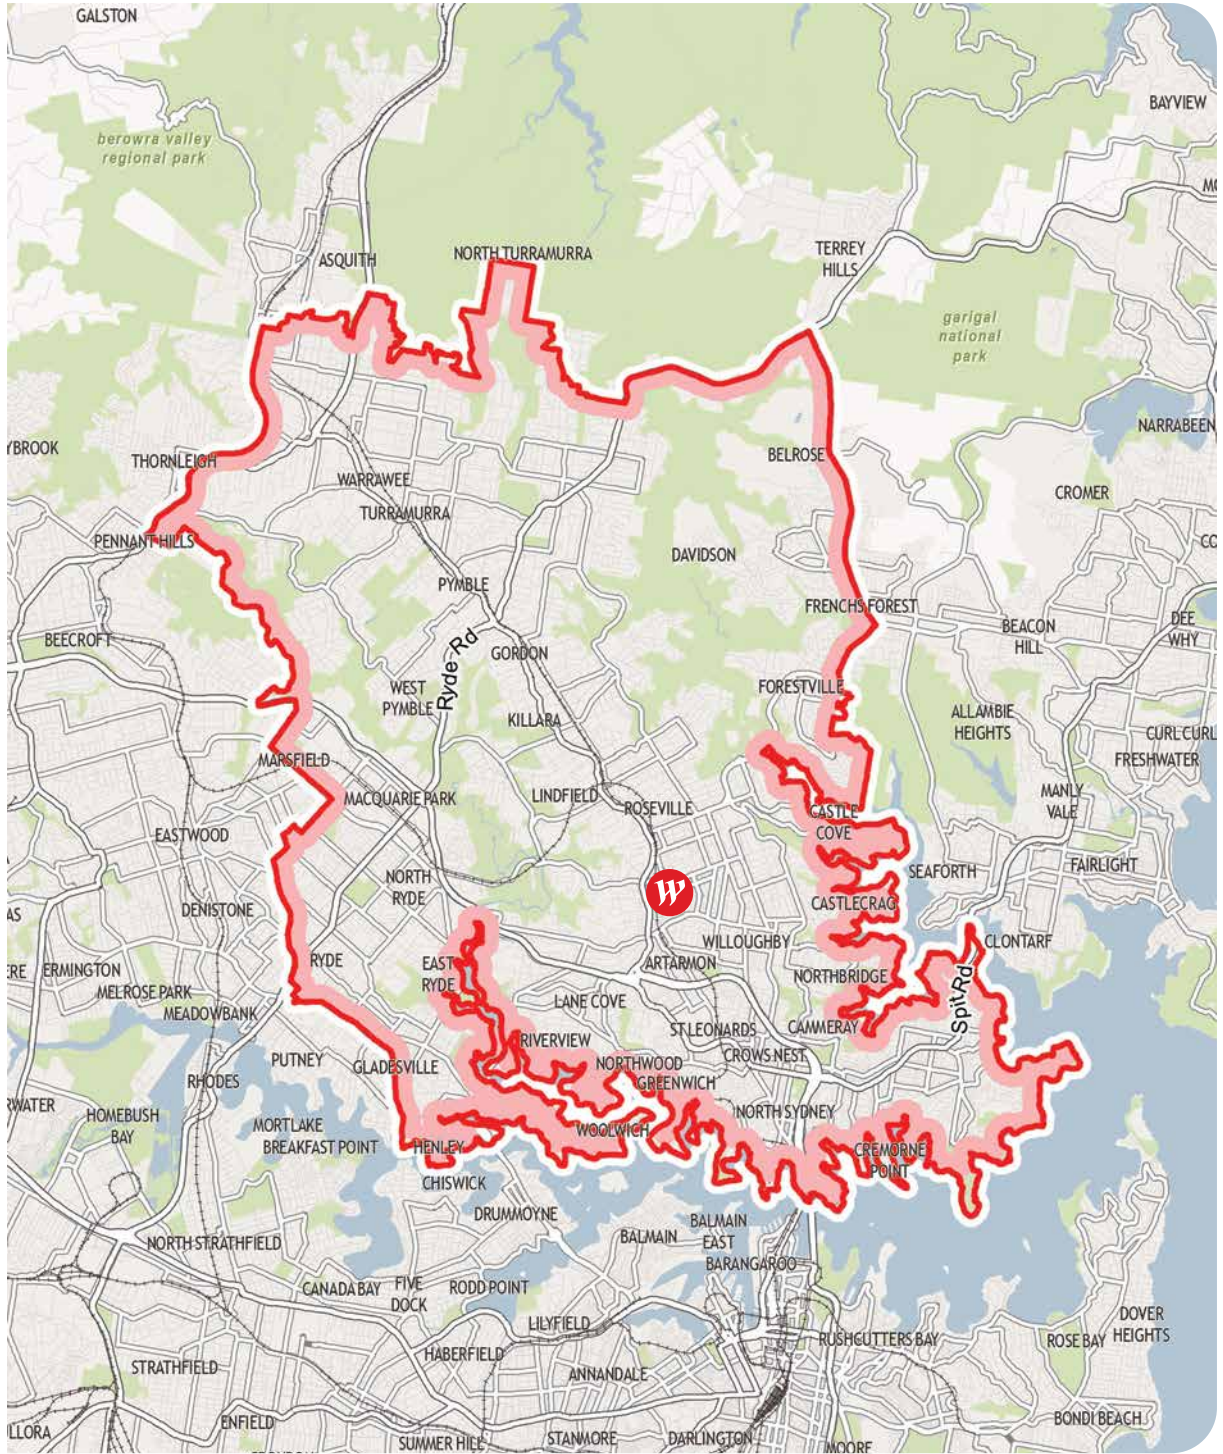

NSW | Westfield Chatswood