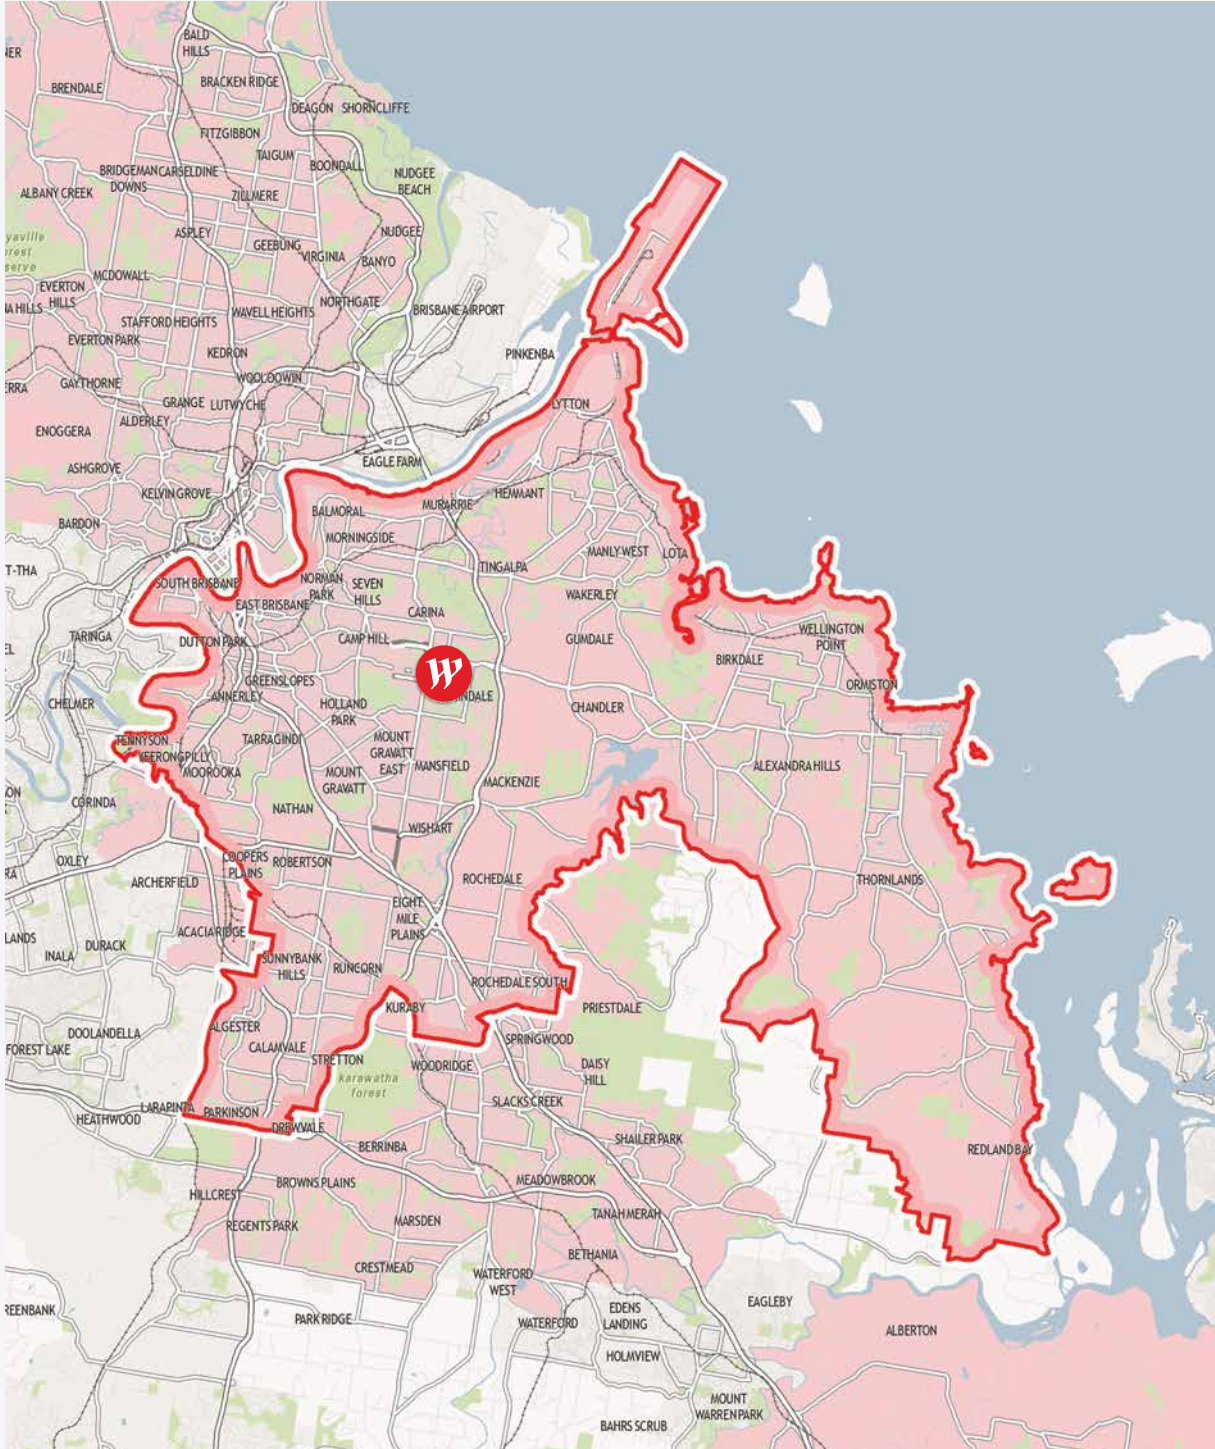

QLD Westfield Carindale