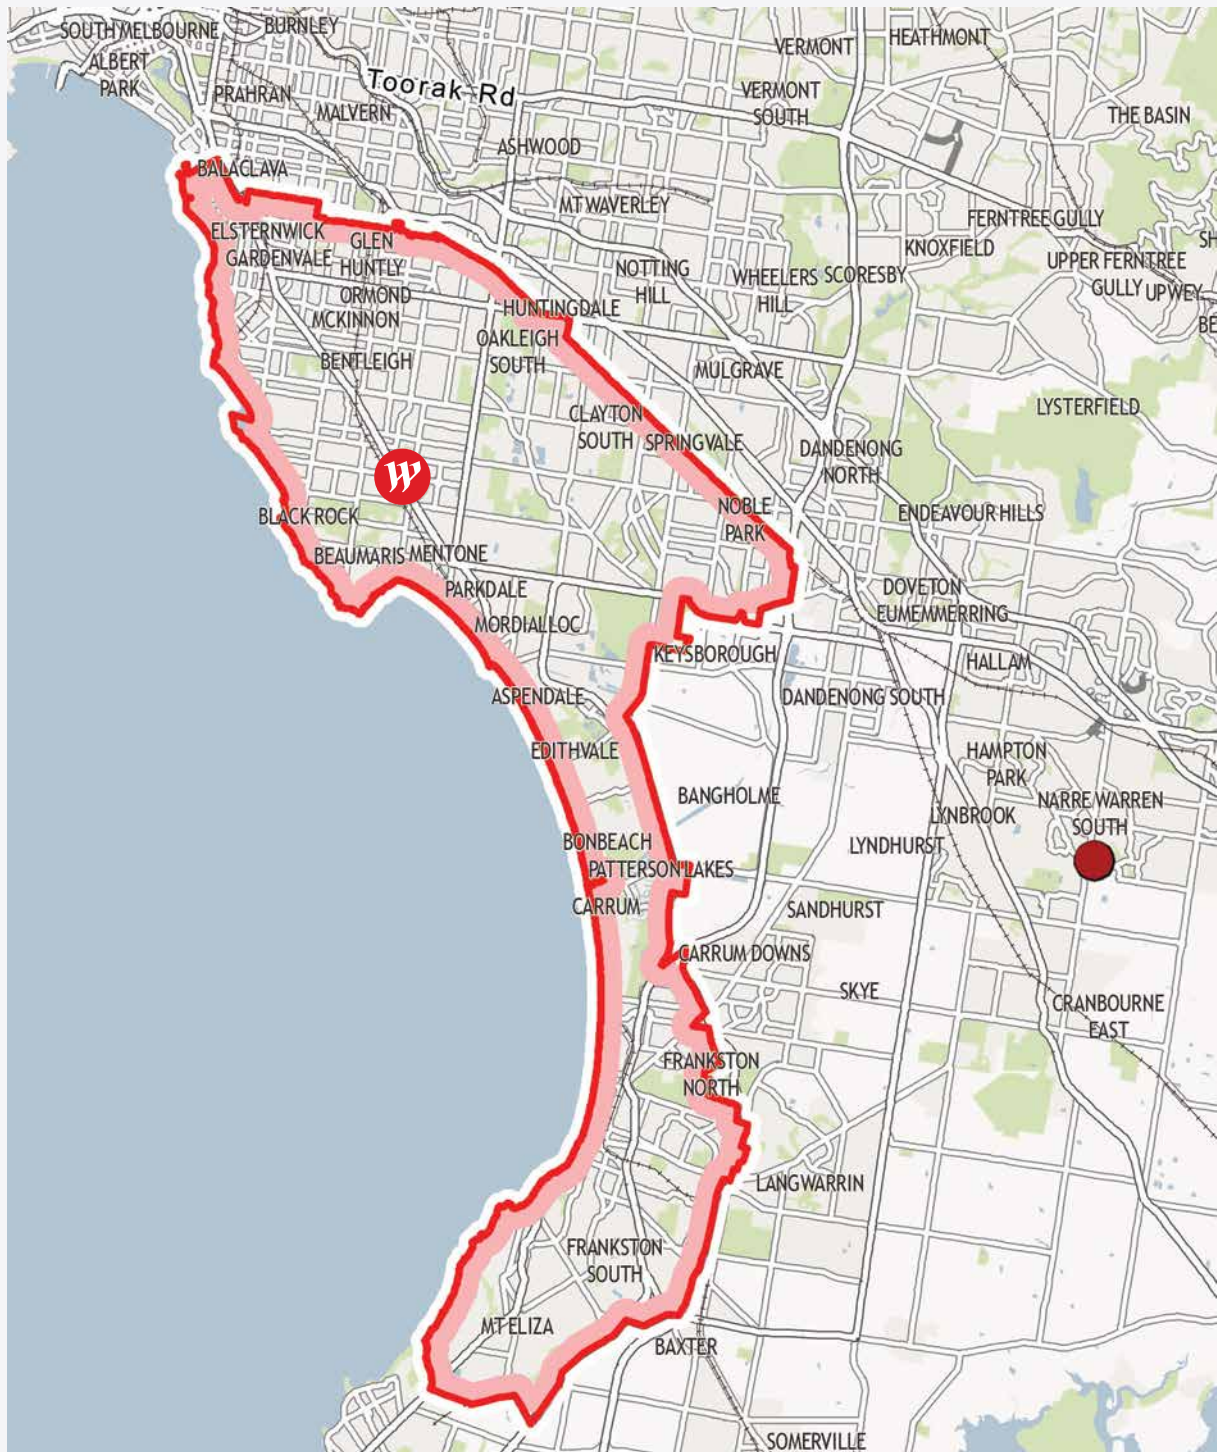

VIC Westfield Southland