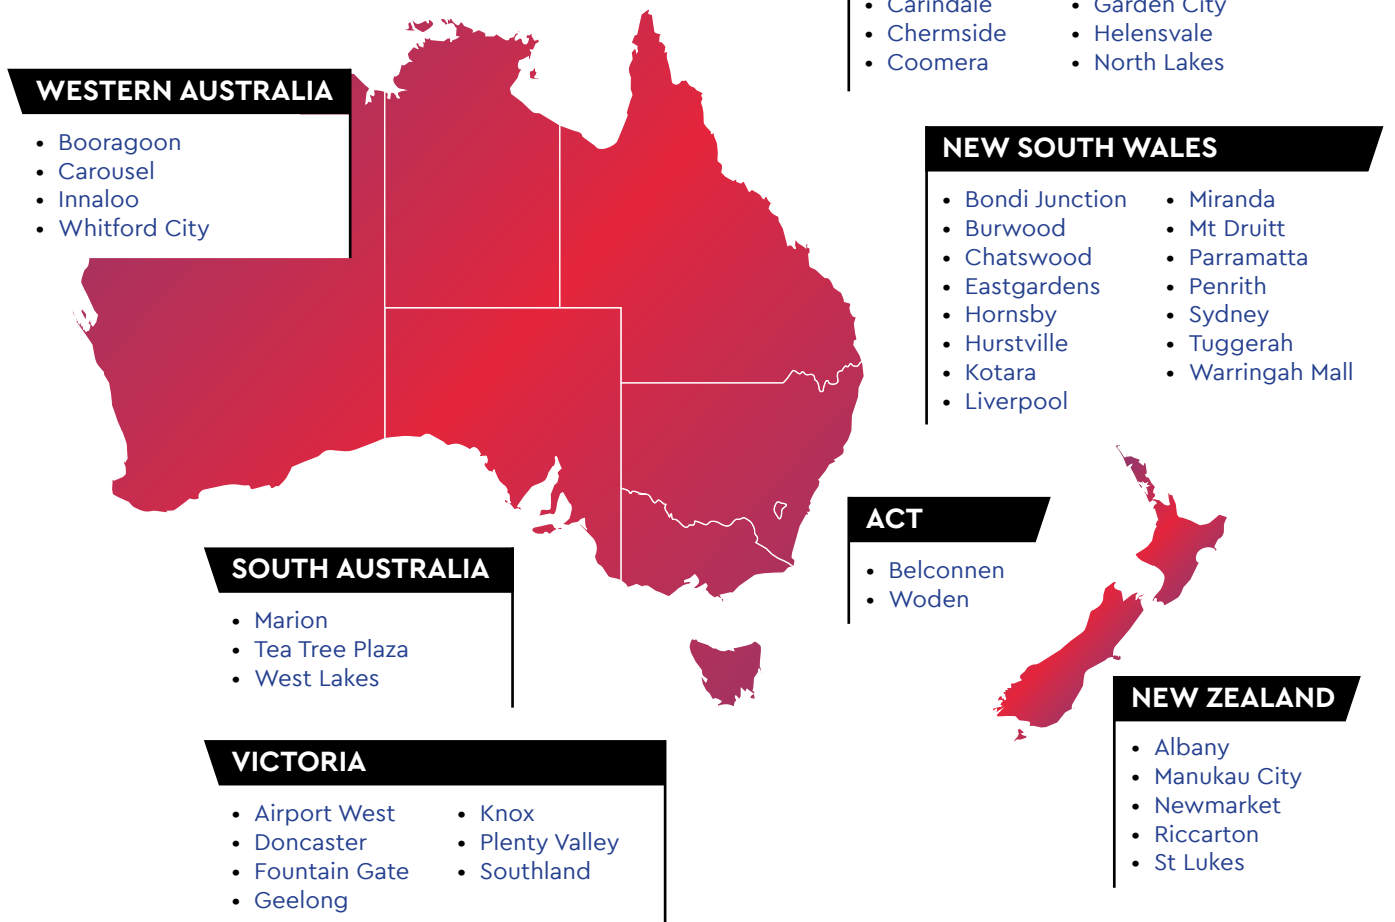

*Westfield*

---

*Local Heroes*

---

One act. Big impact.

**Westfield  
Centre Finder**

**Australia & New Zealand**

# Westfield centre locations

Click on any [centre name](#) below to see a map of the relevant local area, as defined by Scentre Group (the owner and operator of Westfield centres).

Westfield Local Heroes is a recognition and awards program that connects and enriches communities in Australia and New Zealand. The program discovers and celebrates individuals who make a positive impact to their local community and/or environment.

A Westfield Local Hero nominee's work or activity must occur within, and benefit the community of, the local area of a Westfield Centre in Australia or New Zealand. If their work spans across multiple Westfield local areas, the nominator must choose the most relevant centre for the purposes of the nomination.

*Westfield*  
*Local Heroes*

**Westfield centres:  
Queensland**