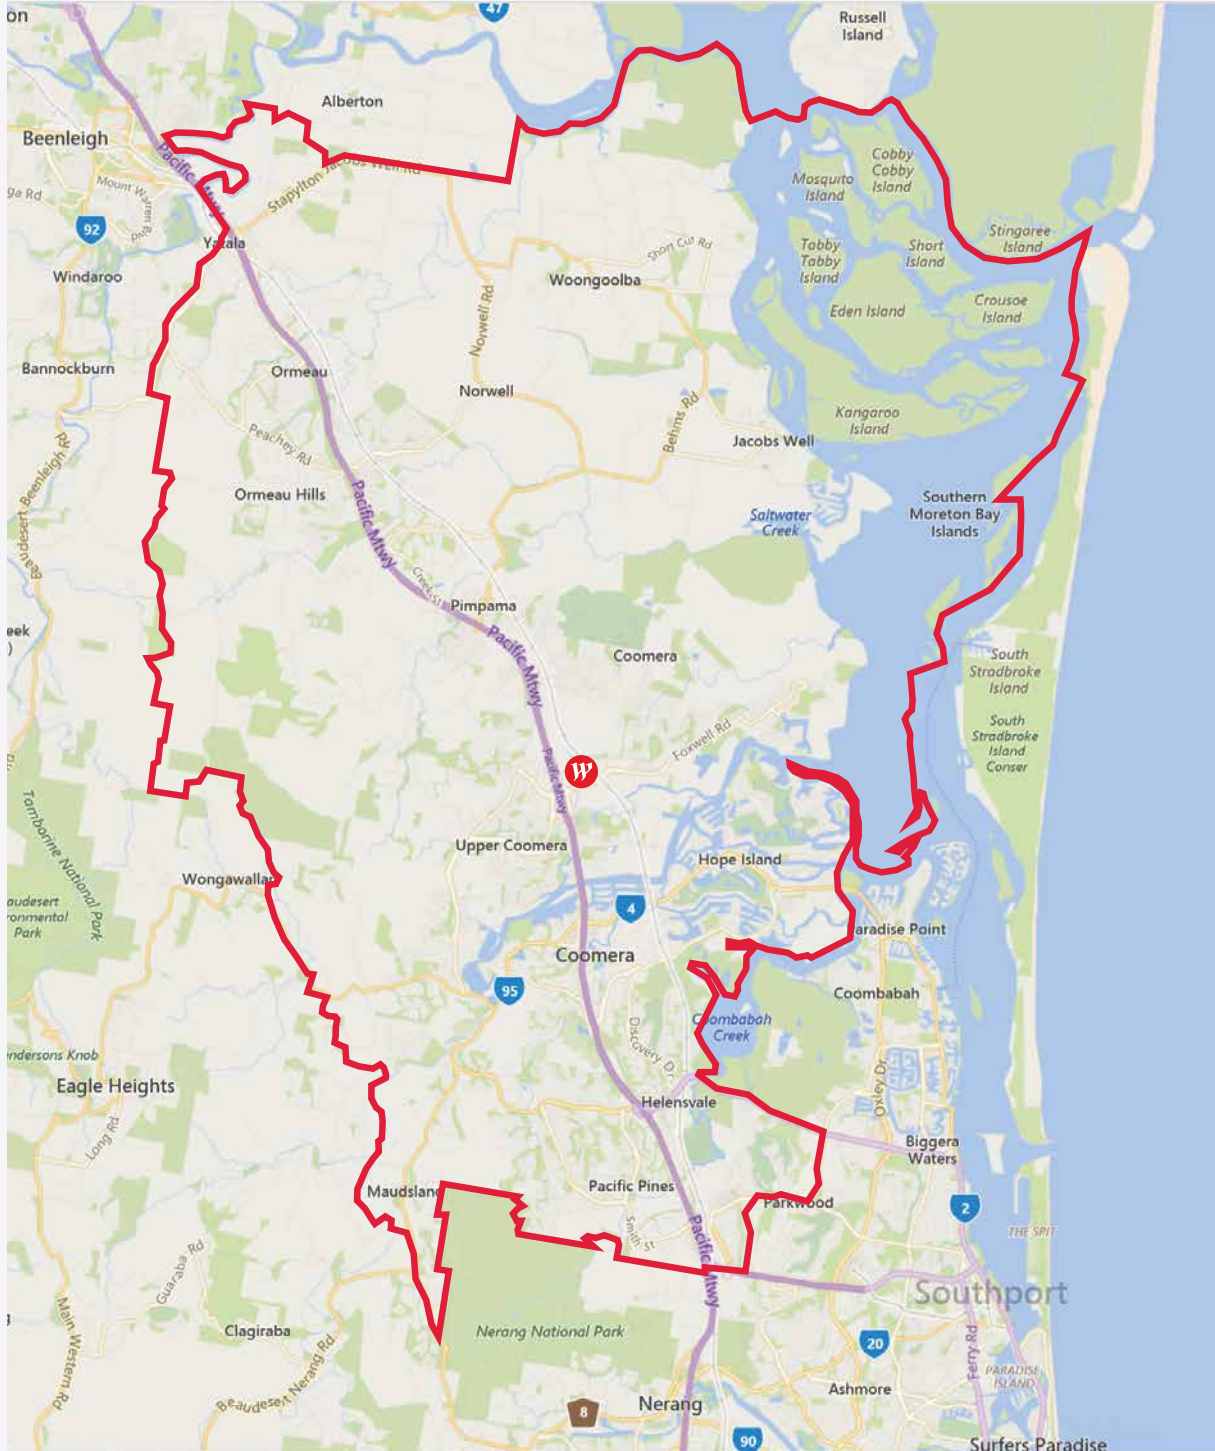

QLD Westfield Coomera