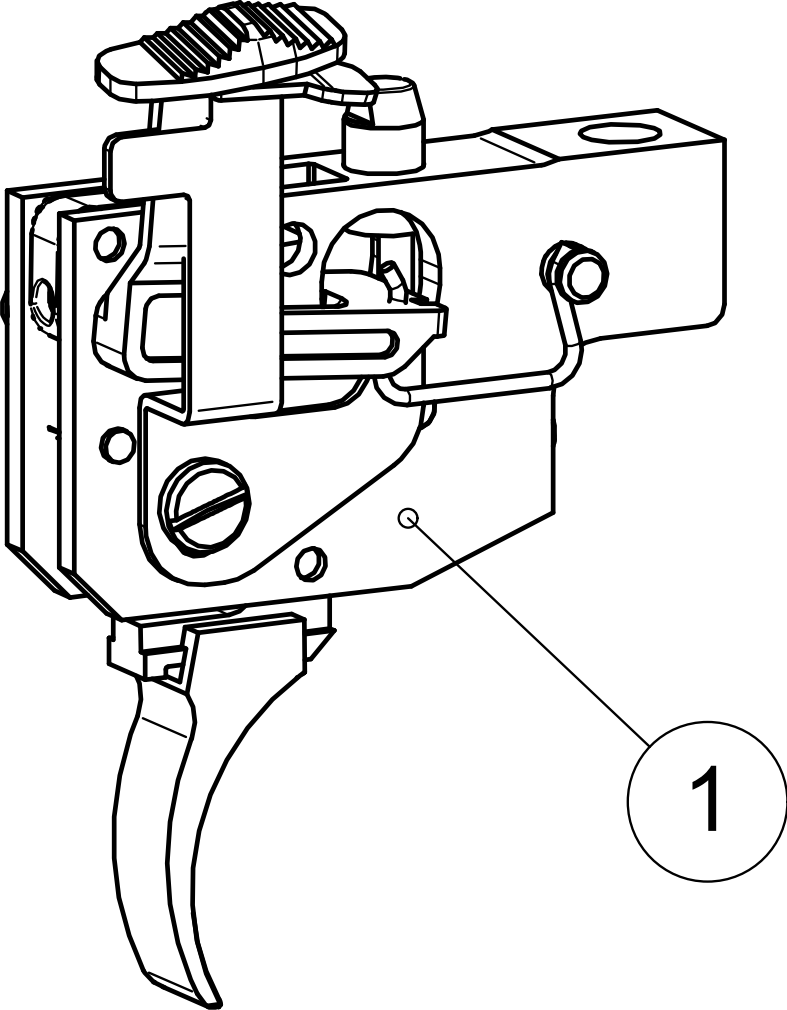

TRIGGER RELATED PARTS

ACCESSORIES AND SPARE PARTS CATALOGUE

The illustrations in the document are for reference purposes only and may not depict actual products.
13.12.2022

TRIGGER RELATED PARTS

ACCESSORIES AND SPARE PARTS CATALOGUE

Index	Code	Item	Compatibility/Description	Additional information	Page
1	S588208134	Trigger complete S20 RH STD	Sako S20		
2	S588208135	Trigger complete S20 RH TST	Sako S20