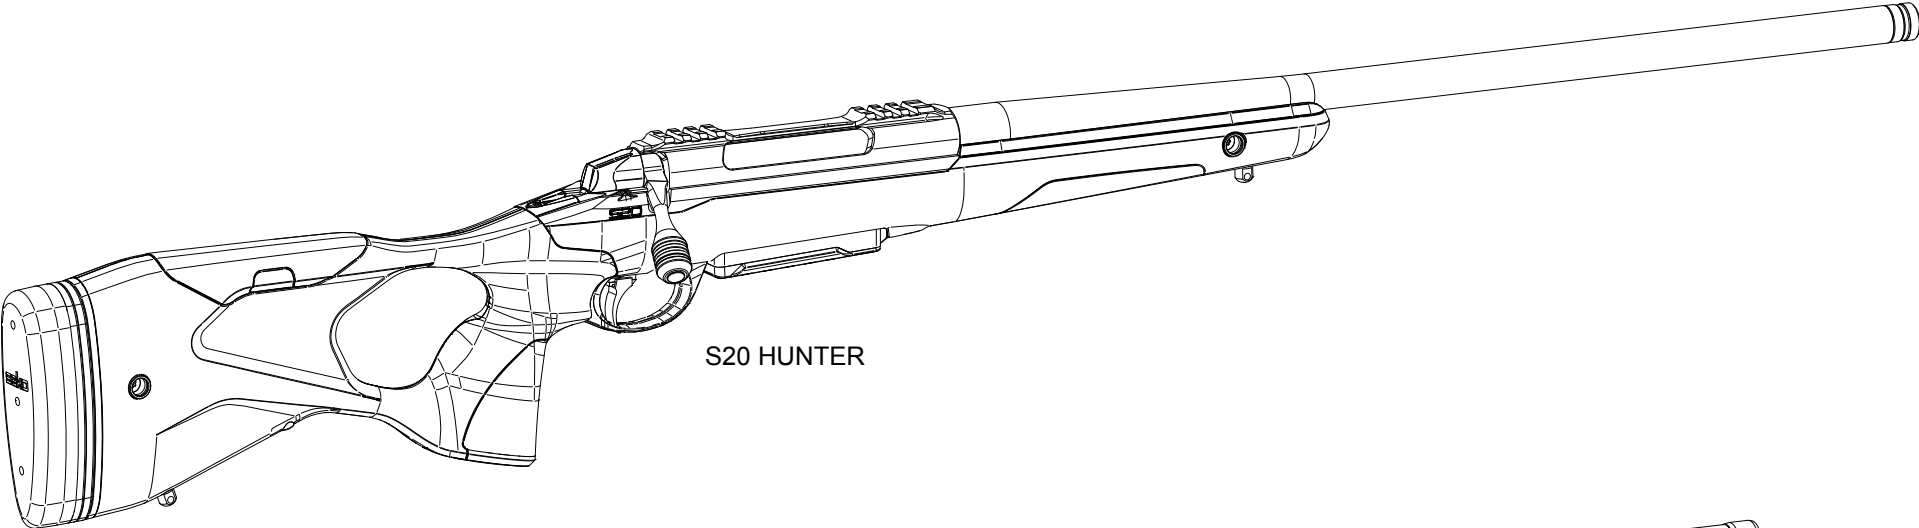

S20 ACCESSORIES & PARTS CATALOGUE

S20 HUNTER

S20 PRECISION

SPARE PARTS BOOK SAKO S20**ACCESSORIES AND SPARE PARTS CATALOGUE**

Index	Code	Item	Compatibility/Description	Additional information	Page
1		STOCK S20 RH HUN/HUN RELATED PARTS	SAKO S20		5
2		STOCK S20 RH PRE/PRE RELATED PARTS	SAKO S20		7
3		TRIGGER RELATED PARTS	SAKO S20		9
4		BARRELED RECEIVER RELATED PARTS	SAKO S20		11
5		BOLT RELATED PARTS			13
6		MAGAZINE RELATED PARTS	SAKO S20		15
7		OTHER ACCESSORIES	SAKO S20		17