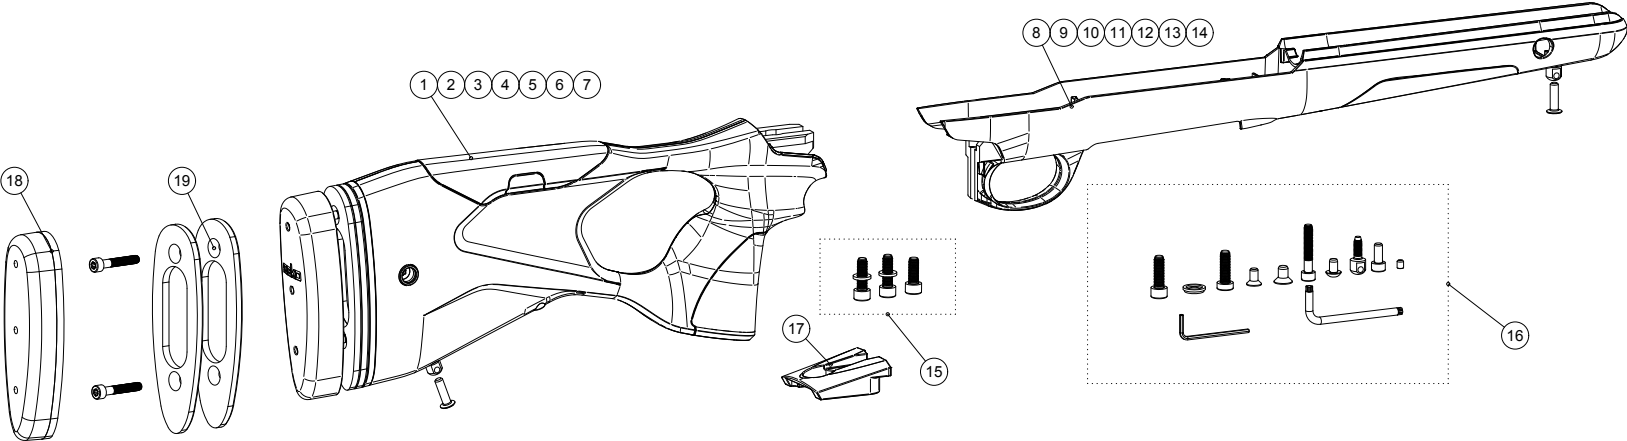

S20 ACCESSORIES & PARTS CATALOGUE

S20 HUNTER

S20 PRECISION

SPARE PARTS BOOK SAKO S20**ACCESSORIES AND SPARE PARTS CATALOGUE**

Index	Code	Item	Compatibility/Description	Additional information	Page
1		STOCK S20 RH HUN/HUN RELATED PARTS	SAKO S20		5
2		STOCK S20 RH PRE/PRE RELATED PARTS	SAKO S20		7
3		TRIGGER RELATED PARTS	SAKO S20		9
4		BARRELED RECEIVER RELATED PARTS	SAKO S20		11
5		BOLT RELATED PARTS			13
6		MAGAZINE RELATED PARTS	SAKO S20		15
7		OTHER ACCESSORIES	SAKO S20		17