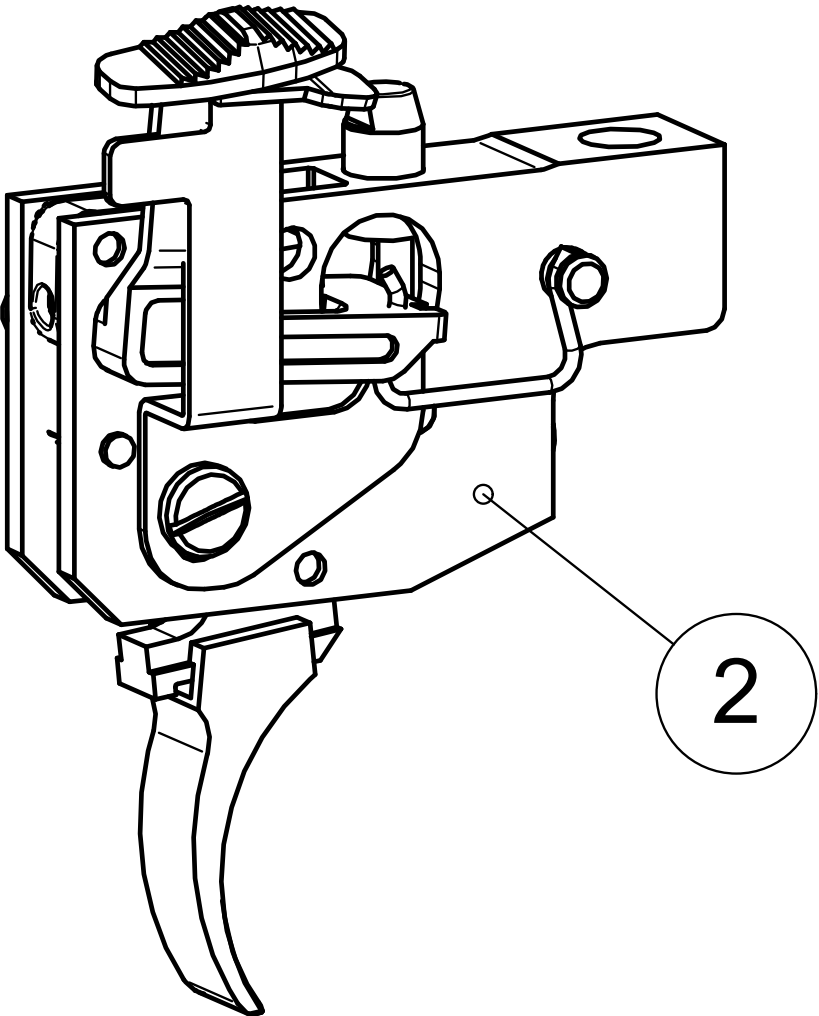

TRIGGER RELATED PARTS

ACCESSORIES AND SPARE PARTS CATALOGUE

The illustrations in the document are for reference purposes only and may not depict actual products.
13.12.2022

TRIGGER RELATED PARTS

ACCESSORIES AND SPARE PARTS CATALOGUE

Index	Code	Item	Compatibility/Description	Additional information	Page
1	S588208134	Trigger complete S20 RH STD	Sako S20		
2	S588208135	Trigger complete S20 RH TST	Sako S20