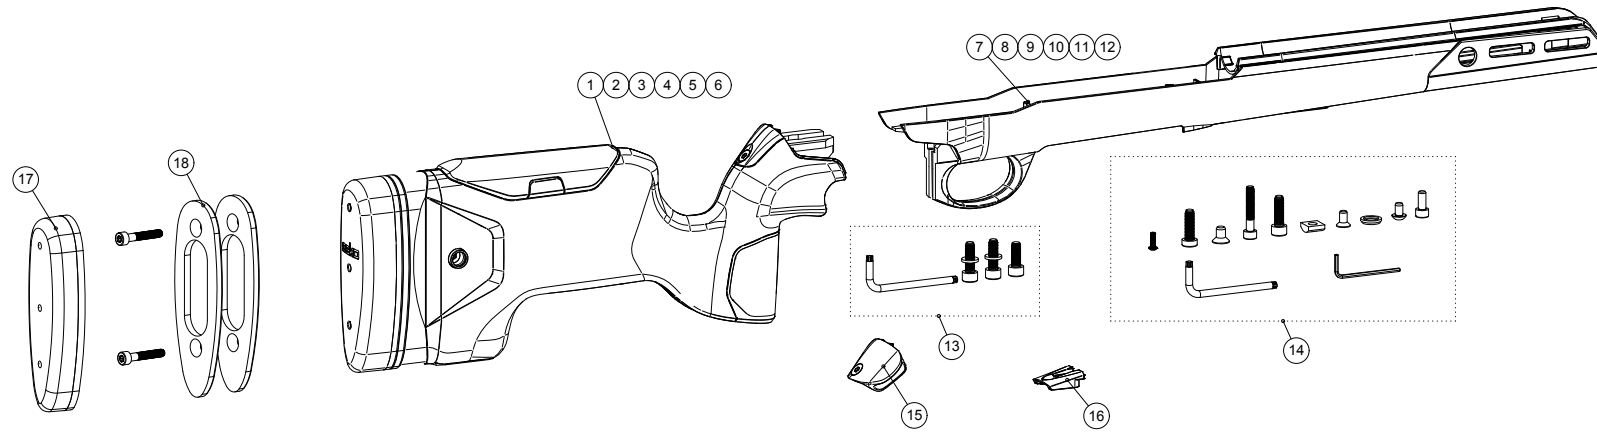

STOCK S20 RH PRE/PRE RELATED PARTS

ACCESSORIES AND SPARE PARTS CATALOGUE

Index	Code	Item	Compatibility/Description	Additional information	Page
1	S588207276	Rear stock complete S20 PRE	Sako S20 RH	Black	
2	S588209478	Rear stock complete S20 PRE	Sako S20 RH	Polyfade Black Rock	
3	S588210492	Rear stock complete S20 PRE	Sako S20 RH	Polyfade Forest Green	
4	S588210493	Rear stock complete S20 PRE	Sako S20 RH	Camo Strata	
5	S588211193	Rear stock complete S20 PRE	Sako S20 RH	Roughtech desert paint	
6	S588211210	Rear stock complete S20 PRE	Sako S20 RH	Roughtech green paint	
7	S588207274	Fore stock complete S20 PRE	Sako S20	Black	
8	S588209479	Fore stock complete S20 PRE	Sako S20 RH	Polyfade Black Rock	
9	S588210490	Fore stock complete S20 PRE	Sako S20 RH	Polyfade Forest Green	
10	S588210491	Fore stock complete S20 PRE	Sako S20 RH	Camo Strata	
11	S588211190	Fore stock complete S20 PRE	Sako S20 RH	Roughtech desert paint	
12	S588211207	Fore stock complete S20 PRE	Sako S20 RH	Roughtech green paint	
13	S588208275	Receiver fastening screws	Sako S20	Torx T25	
14	S588208277	Screw set PRE stock S20	Sako S20 Precision	Torx T25	
15	S588207101	Thumb rest	Sako S20 Precision		
16	S588210109	Base rail filling S20	Sako S20		
17	S588213004	Recoil pad	Sako S20		
18	S588207260	Recoil pad spacer set	Sako S20