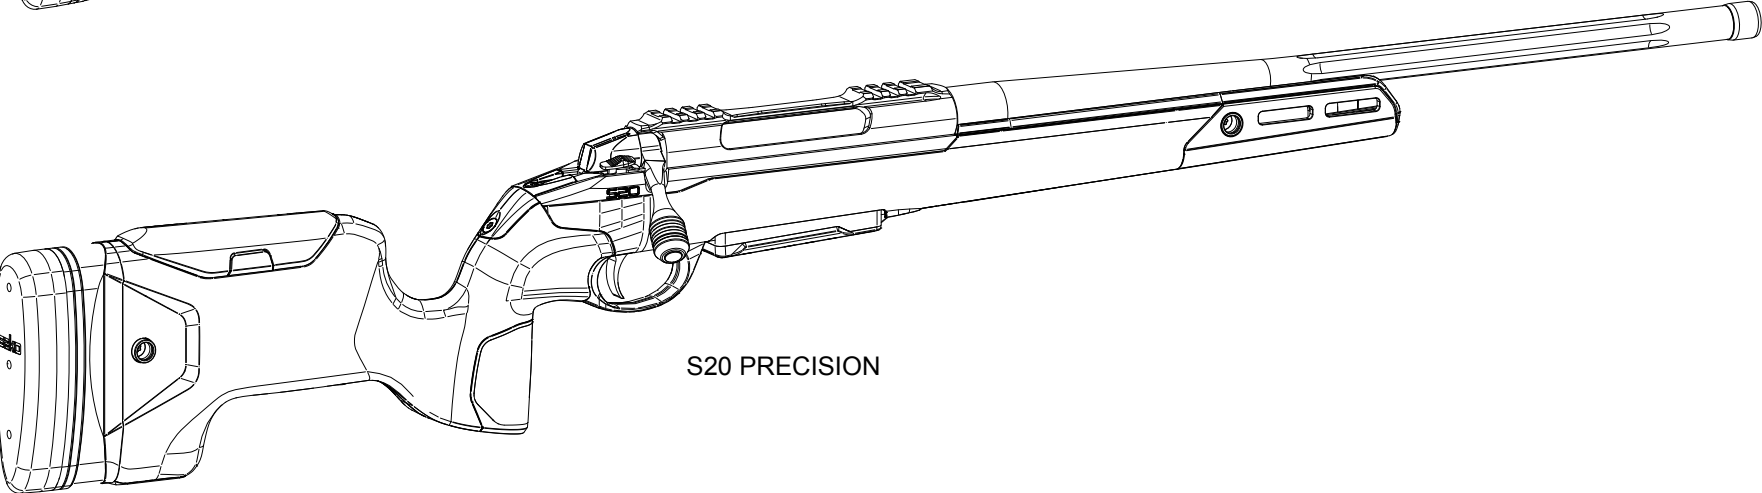

S20 PRECISION