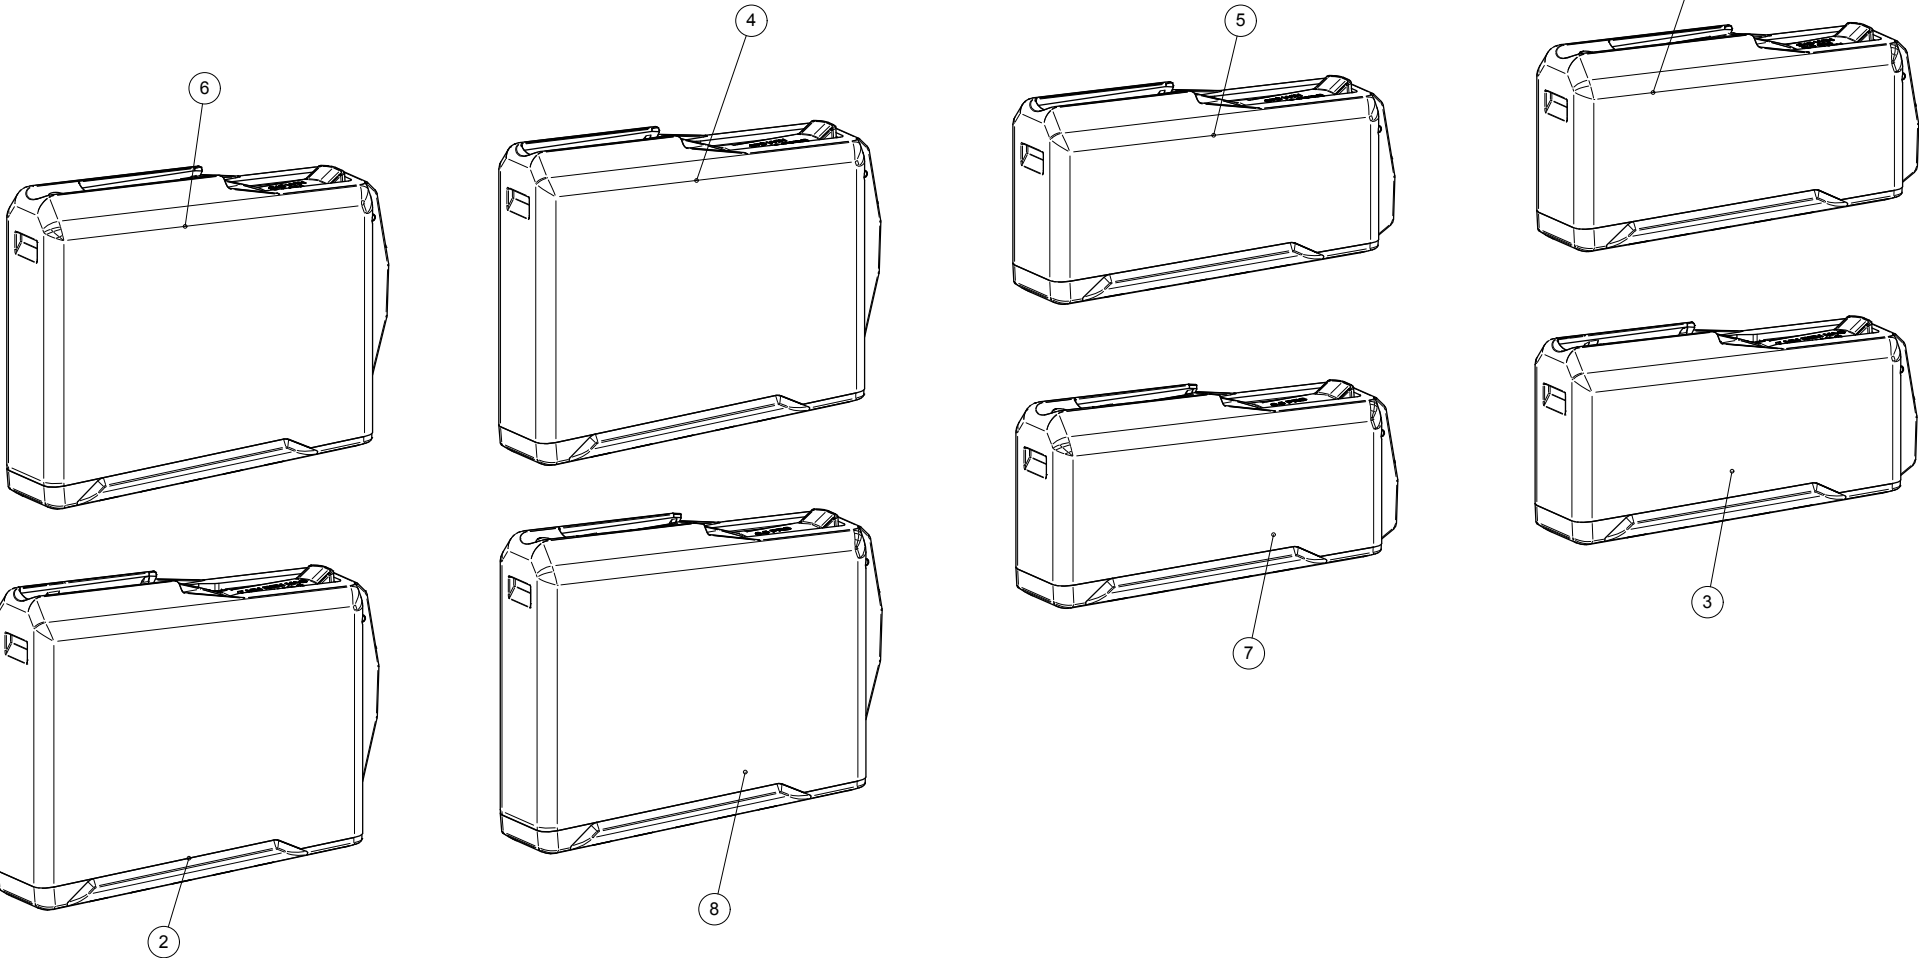

MAGAZINE RELATED PARTS

ACCESSORIES AND SPARE PARTS CATALOGUE

The illustrations in the document are for reference purposes only and may not depict actual products.
13.12.2022

MAGAZINE RELATED PARTS

ACCESSORIES AND SPARE PARTS CATALOGUE

Index	Code	Item	Compatibility/Description	Additional information	Page
1	S588207095	Magazine S20 S 5rd	Sako S20	Short: 243 Win, 6.5 CRMR, 308 Win	
2	S588207100	Magazine S20 L 6rd	Sako S20	Large: 300 Win Mag, 7mm Rem Mag	
3	S588207099	Magazine S20 L 3rd	Sako S20	Large: 300 Win Mag, 7mm Rem Mag	
4	S588207098	Magazine S20 M 10rd	Sako S20	Medium: 270 Win, 30-06 Sprg	
5	S588207097	Magazine S20 M 5rd	Sako S20	Medium: 270 Win, 30-06 Sprg	
6	S588207096	Magazine S20 S 10rd	Sako S20	Short: 243 Win, 6.5 CRMR, 308 Win	
7	S588208604	Magazine S20 6.5PRC 3RD	Sako S20	6.5PRC	
8	S588208605	Magazine S20 6.5PRC 6RD	Sako S20	6.5PRC