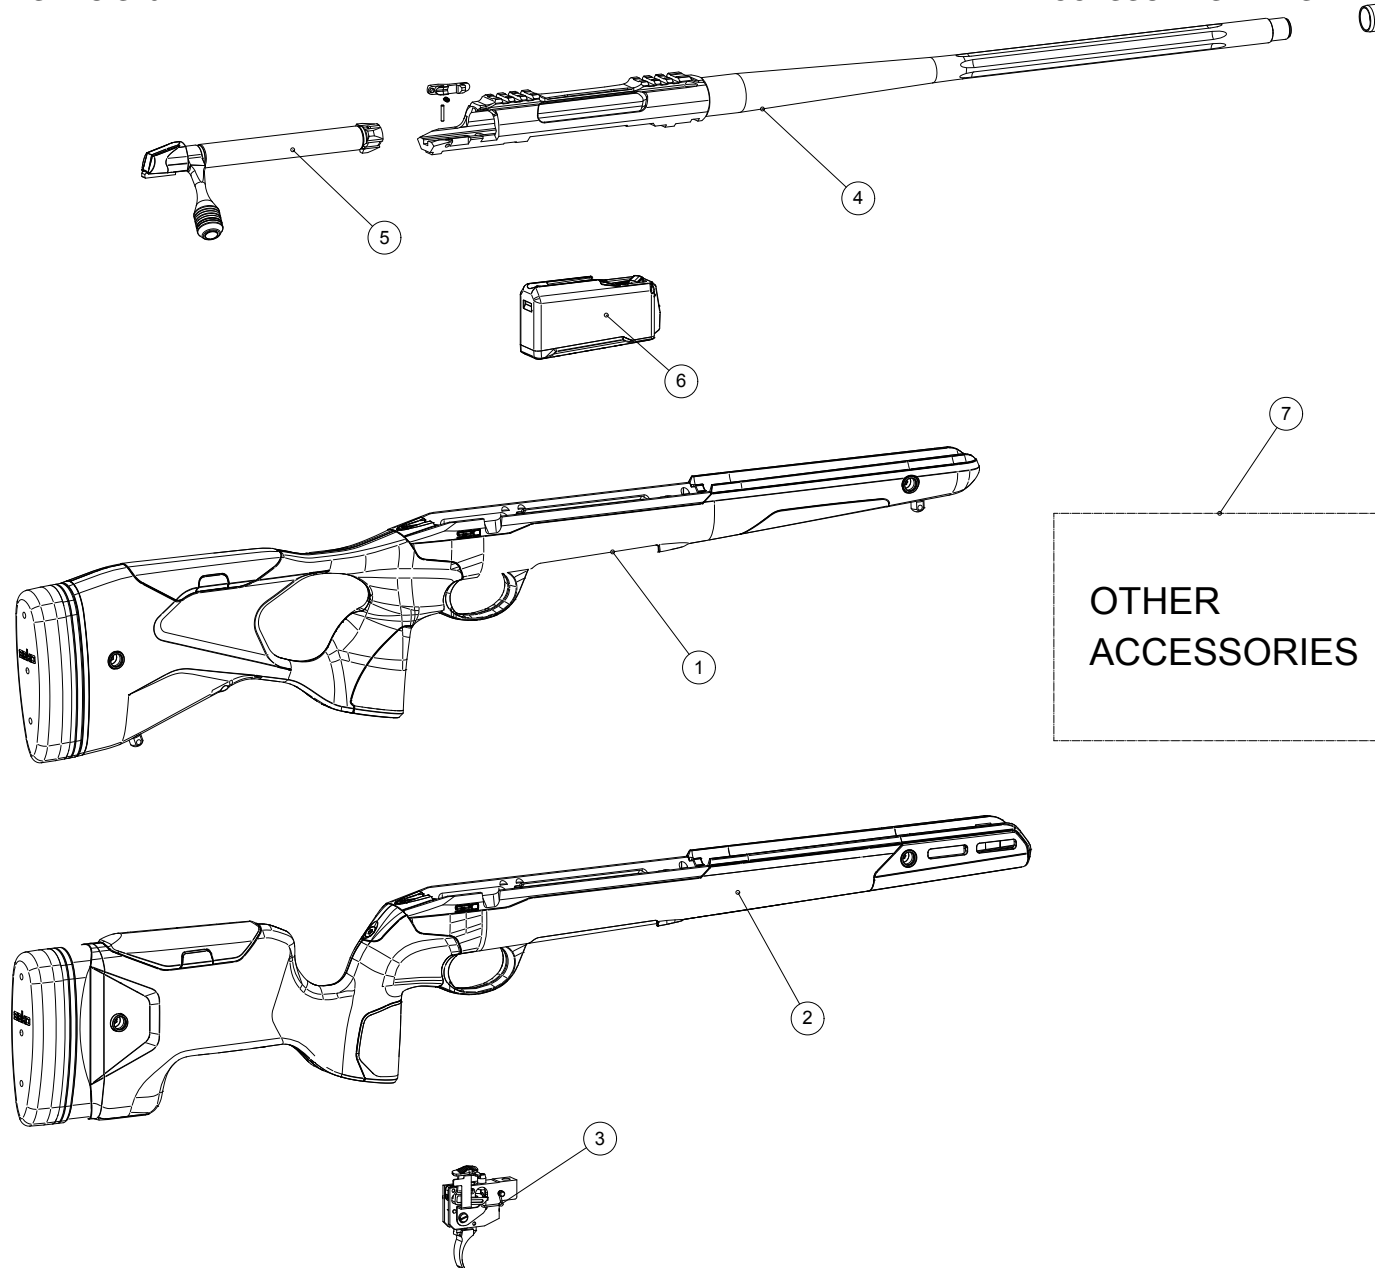

S20 ACCESSORIES & PARTS CATALOGUE

S20 HUNTER

S20 PRECISION

SPARE PARTS BOOK SAKO S20**ACCESSORIES AND SPARE PARTS CATALOGUE**

Index	Code	Item	Compatibility/Description	Additional information	Page
1		STOCK S20 RH HUN/HUN RELATED PARTS	SAKO S20		5
2		STOCK S20 RH PRE/PRE RELATED PARTS	SAKO S20		7
3		TRIGGER RELATED PARTS	SAKO S20		9
4		BARRELED RECEIVER RELATED PARTS	SAKO S20		11
5		BOLT RELATED PARTS			13
6		MAGAZINE RELATED PARTS	SAKO S20		15
7		OTHER ACCESSORIES	SAKO S20		17