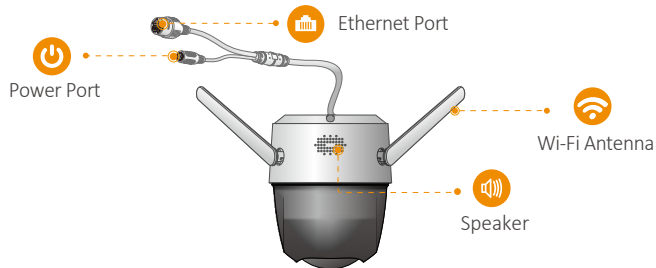

Full  Color

Cruiser

Model: IPC-S22FN

1080P H.265 Wi-Fi P&T Camera

Cruiser delivers 2MP live monitoring with a choice of 3.6mm/6mm lens option, With 1080P Full HD live monitoring and 0~355° pan & 0~90° tilt features, Cruiser ensures every corner of your home completely covered. It supports four night vision modes for clear-as-day clarity even in pitch dark. With IP66 certified, the camera can be used outdoors under different weather conditions. With built-in spotlight and 110dB security siren, Cruiser actively keeps unwelcome visitors away from what you care about.

Scare away unwelcome visitors with built-in spotlight and 110dB security siren

IP66

Weatherproof from dust and water

Two-way Talk

Real-time communicate with people at the camera

Diversified Storage

Supports NVR, Cloud Storage or Micro SDcard (up to 256GB)

Alarm Notification

Sends instant motion-activated alerts to your mobile phone

Wi-Fi Connection

IEEE 802.11b/g/n (2.4GHz)

Smart Tracking

Automatically tracks moving objects

Stay close with what you care

With Cloud service, you will have access to what you care as long as Internet is available. You can record daily or motion videos on Cloud and play back anytime anywhere.