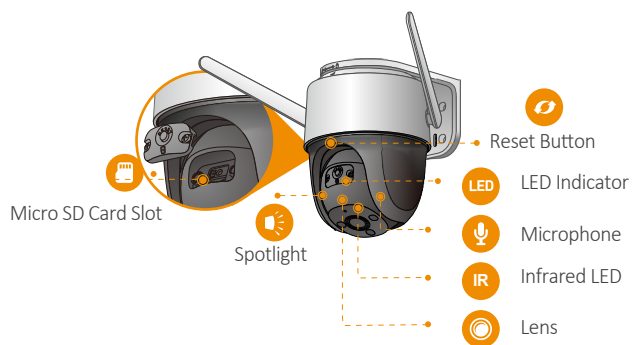

Full  Color

Cruiser

Model: IPC-S22FN

1080P H.265 Wi-Fi P&T Camera

Cruiser delivers 2MP live monitoring with a choice of 3.6mm/6mm lens option, With 1080P Full HD live monitoring and 0~355° pan & 0~90° tilt features, Cruiser ensures every corner of your home completely covered. It supports four night vision modes for clear-as-day clarity even in pitch dark. With IP66 certified, the camera can be used outdoors under different weather conditions. With built-in spotlight and 110dB security siren, Cruiser actively keeps unwelcome visitors away from what you care about.

Scare away unwelcome visitors with built-in spotlight and 110dB security siren

IP66

Weatherproof from dust and water

Two-way Talk

Real-time communicate with people at the camera

Diversified Storage

Supports NVR, Cloud Storage or Micro SDcard (up to 256GB)

Alarm Notification

Sends instant motion-activated alerts to your mobile phone

Wi-Fi Connection

IEEE 802.11b/g/n (2.4GHz)

Smart Tracking

Automatically tracks moving objects

Stay close with what you care

With Cloud service, you will have access to what you care as long as Internet is available. You can record daily or motion videos on Cloud and play back anytime anywhere.

Specifications

Camera

1/2.8" 2 Megapixel Progressive CMOS
 2MP(1920 x 1080)
 Night Vision: 30m(98ft) Distance
 3.6mm/6mm Fixed Lens
 Field of View: 3.6mm: 89° (H), 46° (V), 105° (D)
 6mm: 54° (H), 29° (V), 63° (D)
 355° Pan & 0~90° Tilt