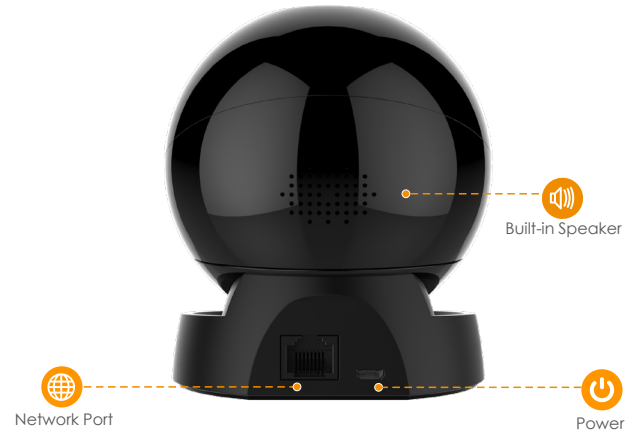

Imou

Rex 2E 3MP Full Color

3MP H.265 Wi-Fi Pan & Tilt Camera

With 3MP/2K live monitoring and panoramic pan & tilt feature, Rex 2E ensures every corner of your home completely covered. It supports four night vision modes for clear-as day clarity even in pitch dark. With built-in spotlight and siren, Rex 2E actively keeps unwelcome visitors away from what you care about. Privacy Mode helps protect your personal privacy when you are home, and Smart Tracking function lets the camera follow moving objects when it detects motion.

Abnormal Sound Alarm

Sends alerts to your smartphone when it detects abnormal sound

Auto-cruise

Survey the area 360° horizontally or cruise between favorite points

Diversified Storage

Supports NVR, Cloud Storage or Micro SD card (up to 256GB)

Alarm Notification

Sends instant motion-activated alerts to your mobile phone

Wi-Fi Connection

IEEE802.11b/g/n(2.4GHz)

Stay close with what you care

With Cloud service, you will have access to what you care as long as Internet is available. You can record daily or motion videos on Cloud and playback anytime anywhere.

Front View

Back View

Specifications

Camera

1/2.8" Progressive CMOS
 3MP(2304 x 1296)
 Night Vision: 10m(33ft) Distance
 3.6mm Fixed Lens
 Field of View : 83° (H), 46° (V), 102° (D)
 0~355° Pan & 0~90° Tilt