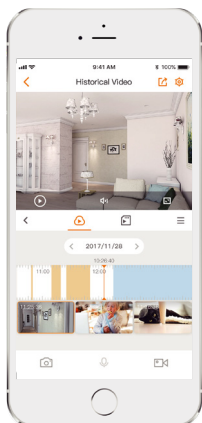

Wi-Fi Connection

IEEE802.11b/g/n(2.4GHz)

Stay close with what you care

With Cloud service, you will have access to what you care as long as Internet is available. You can record daily or motion videos on Cloud and playback anytime anywhere.