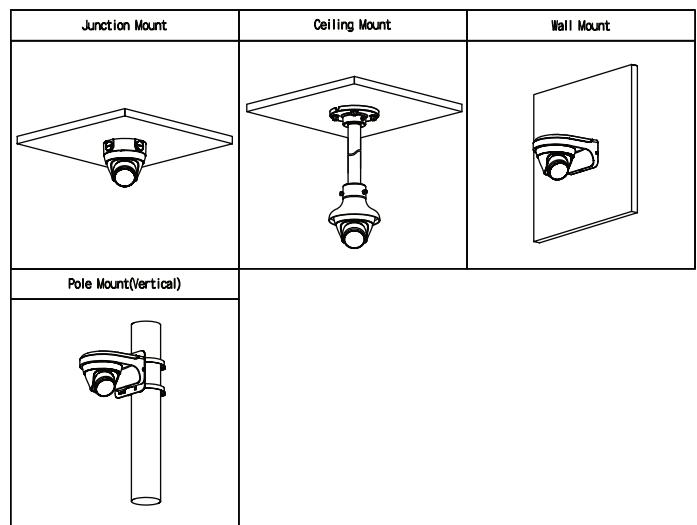

Environment

Operating Temperature	-40 °C to +60 °C (-40 °F to 140 °F)
Operating Humidity	≤ 95%
Storage Temperature	-40 °C to +60 °C (-40 °F to 140 °F)
Protection	IP67

Structure

Casing	Inner core: Metal + plastic Cover: Plastic Decoration ring: Plastic Pedestal: Plastic
Product Dimensions	85.5 mm × Φ109 mm (3.37" × Φ4.29")
Net Weight	0.24 kg (0.53 lb)
Gross Weight	0.37 kg (0.82 lb)

Ordering Information

Type	Model	Description
2 MP Camera	DH-IPC-HDW1239T1-LED-S5	2 MP Entry Full-color Fixed-focal Bullet Network Camera
Accessories (Optional)	PFA136	Junction Box
	PFB203W+PFA152-E	Pole Mount Bracket
	PFB203W	Wall mount Bracket
	PFA106+PFB220C	Ceiling Mount Bracket
	PFM321D	12 VDC 1A Power Adapter
	LR1002-1ET/1EC	Single-port Long Reach Ethernet over Coax Extender
	PFM900-E	Integrated Mount Tester

Accessories

Optional:

PFM900-E
Integrated Mount Tester