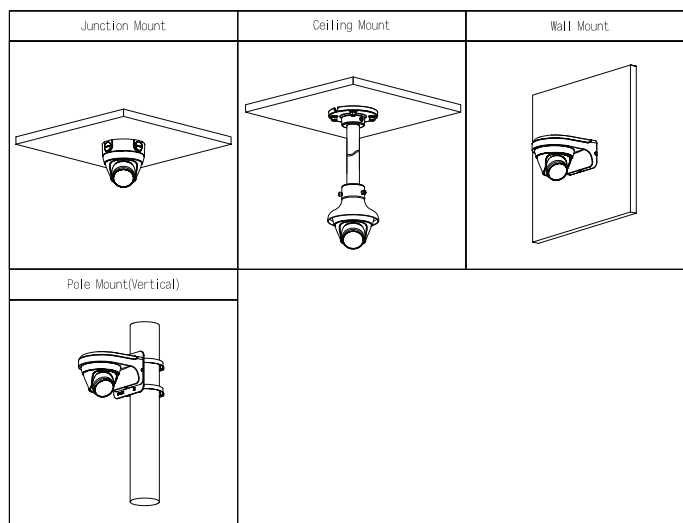

Power Consumption	Basic: 2.1 W (12 VDC); 3 W (PoE) Max. (WDR+H.265+ warm light intensity): 4.3 W (12 VDC); 5.3 W (PoE)
Environment	
Operating Temperature	-40 °C to +55°C (-40 °F to +131 °F)
Operating Humidity	≤95%
Storage Temperature	-40 °C to +60 °C (-40 °F to +140 °F)
Protection	IP67
Structure	
Casing Material	Inner core: Metal + Plastic Cover: Plastic Decoration ring: Plastic Pedestal: Plastic
Product Dimensions	85.5 mm × Φ109 mm (3.37" × Φ4.29")
Net Weight	0.24 kg (0.53 lb)
Gross Weight	0.37 kg (0.82 lb)

Ordering Information		
Type	Model	Description
4MP Camera	DH-IPC-HDW1439T1-A-LED-S4	4MP Entry Full-color Fixed-focal Eyeball Network Camera
	Accessories (Optional)	
	PFA136	Junction Box
	PFB203W	Wall Mount Bracket
	PFA152-E	Pole Mount Bracket
	PFA106	Mount Adapter
	PFB220C	Ceiling Mount Bracket
	PFM321D	12 VDC 1A Power Adapter
	PFM900-E	Integrated Mount Tester

Accessories

Optional:

PFM900-E
Integrated Mount Tester