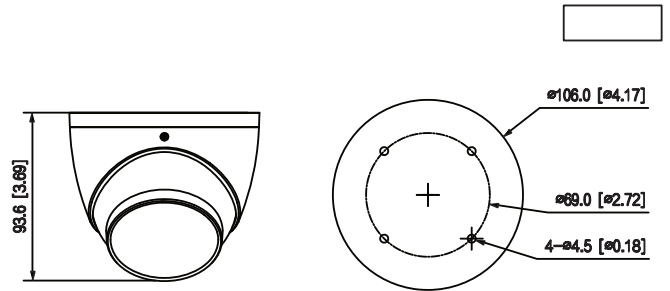

Dimensions (mm[inch])

Accessories

Optional: