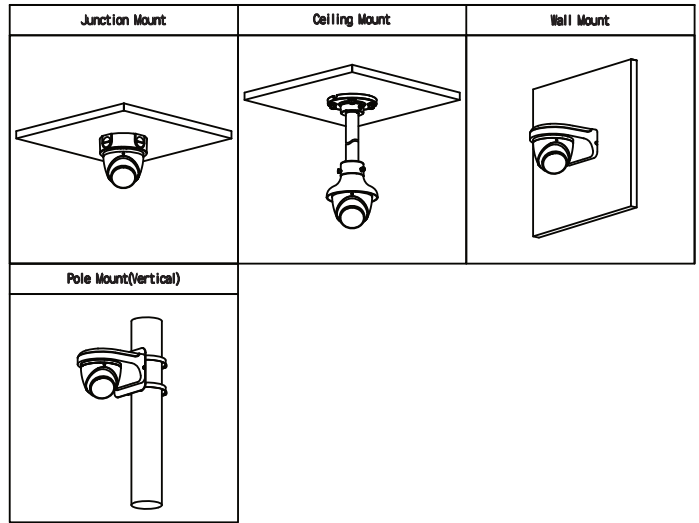

Noise Reduction	3D NR
Illumination Mode	Smart Light
Defog	Electronic defog
Digital Zoom	4×
Mirror	Yes
Privacy Masking	Off/On (8 areas, rectangle)

Certification

Certifications	CE (EN55032:2015, EN61000-3-2:2014, EN61000-3-3:2013, EN55024:2010+A1:2015, EN55035:2017, EN50130-4:2011+A1:2014, EN62368-1:2014+A11:2017) FCC (CFR 47 FCC Part 15 subpartB, ANSI C63.4-2014) UL (UL62368-1+CAN/CSA C22.2 No.62368-1-14)
----------------	--

Port

Video Output	Video output choices of CVI/TVI/AHD/CVBS by one BNC port
Audio Input	One channel built-in MIC

Power

Power Supply	12 VDC ± 30% (It is recommended to use a power adapter to supply the power for one camera)
Power Consumption	Max 6.9 W (12 VDC, LED on)

Ordering Information		
Type	Part Number	Description
4K Camera	DH-HAC-HDW1809TP-A-LED	4K Full-Color HDCVI Eyeball Camera, PAL
	DH-HAC-HDW1809TN-A-LED	4K Full-Color HDCVI Eyeball Camera, NTSC
Accessories (Optional)	PFA130-E	Junction box
	PFB204W	Wall Mount Bracket
	PFA152-E	Pole Mount Bracket
	PFA106	Adapter Plate of Mini Dome & Eyeball Camera
	PFB220C	Ceiling Mount Bracket of Mini Dome & Eyeball Camera
	PFM800-4K	Passive HDCVI Balun
	PFM321D	12V 1A Power Adapter
	PFM904	Integrated Mount Tester