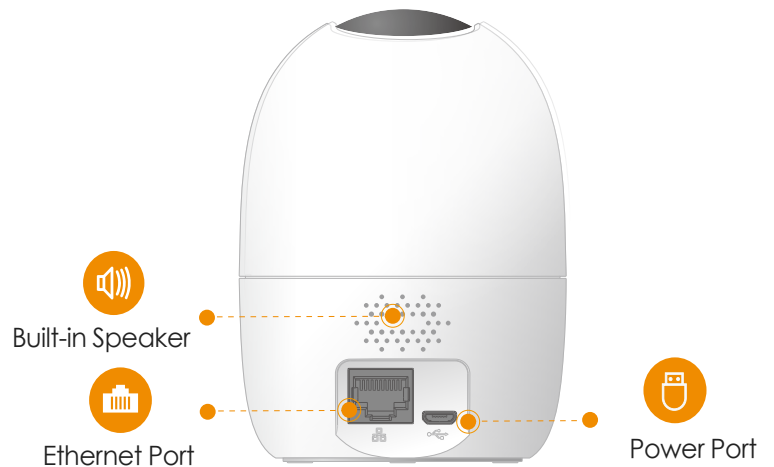

imou

Ranger 2 4MP

4MP H.265 Wi-Fi Pan & Tilt Camera

With 4MP QHD live monitoring and 0~355° pan & -5~80° tilt features, Ranger 2 4MP ensures every corner of your home completely covered. Human Detection quickly finds human targets in images and immediately sends a notification to you. Privacy Mode helps protect your personal privacy when you are home, and Smart Tracking function lets the camera follows moving objects when it detects motion.

Abnormal Sound Alarm

Sends alerts to your smartphone when it detects abnormal sound

Alarm Notification

Sends instant alerts to your mobile phone when an event is detected

Built-in Siren

Scare stangers away from your home

Diversified Storage

Supports NVR, Cloud Storage or Micro SD card (up to 256GB)

Two-way Talk

Communicate with family and pets easily

Stay close with what you care

With Cloud service, you will have access to what you care as long as Internet is available. You can record daily or motion videos on Cloud and playback anytime anywhere.

Front View

Back View

Specifications

Camera

1/2.7" 4 Megapixel Progressive CMOS
 4MP (2560 x 1440)
 Night Vision: 10m(33ft) Distance
 3.6mm Fixed Lens
 Field of View : 92° (H), 48° (V), 109° (D)
 355° Pan & -5~80° Tilt