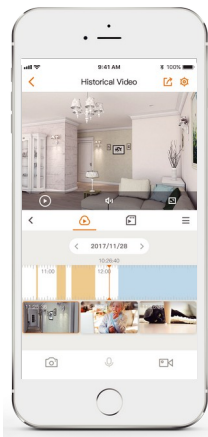

24/7 Protection

Infrared night vision for clear-as-day clarity even in pitch dark

Stay close with what you care

With Cloud service, you will have access to what you care as long as Internet is available. You can record daily or motion videos on Cloud and play back anytime anywhere.