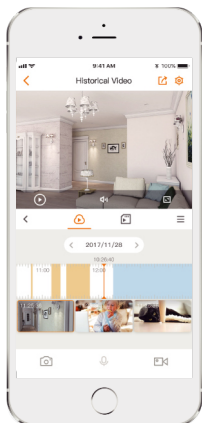

Scare away unwelcome visitors with built-in spotlight and 110dB security siren

IP66

Weatherproof from dust and water

Two-way Talk

Real-time communicate with people at the camera

Diversified Storage

Supports NVR, Cloud Storage or Micro SD card (up to 256 GB)

Alarm Notification

Sends instant motion-activated alerts to your mobile phone

Wi-Fi Connection

IEEE 802.11b/g/n (2.4 GHz)

Smart Tracking

Automatically tracks moving objects

Stay close with what you care

With Cloud service, you will have access to what you care as long as Internet is available. You can record daily or motion videos on Cloud and play back anytime anywhere.

Specifications

Camera

1/2.9" 2 Megapixel Progressive CMOS
2 MP(1920 x 1080)
Night Vision: 30m(98ft) Distance
3.6 mm /6 mm Fixed Lens
Field of View: 3.6 mm: 86° (H), 45° (V), 105° (D)
6 mm: 51° (H), 29° (V), 59° (D)
355° Pan & 0~90° Tilt