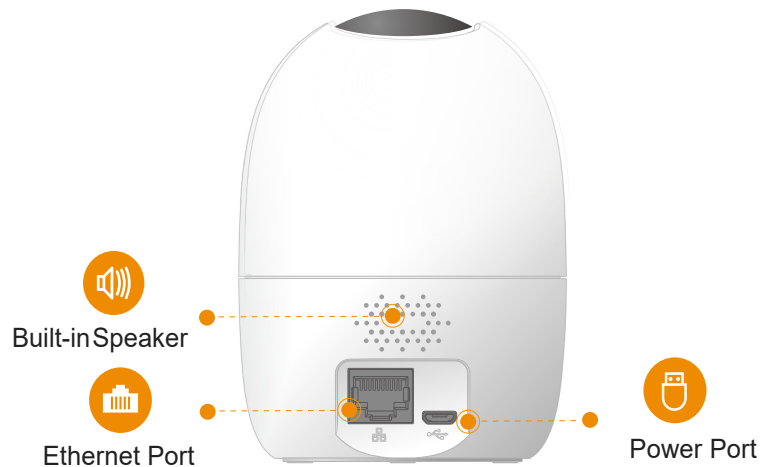

imou

IPC-K2EN-3H1W

3MP H.265 Wi-Fi Pan & Tilt Camera

With 3MP 2K live monitoring and 0~355° pan & -5~80° tilt features, Ranger 2 3MP ensure every corner of your home completely covered. Human Detection quickly find human targets in images and immediately sends a notification to you. Privacy Mode helps protect your personal privacy when you are home, and Smart Tracking function lets the camera follow moving objects when it detects motion.

Abnormal Sound Alarm

Sends alerts to your smartphone when it detects abnormal sound

Alarm Notification

Sends instant alerts to your mobile phone when an event is detected

Built-in Siren

Scare strangers away from your home

Diversified Storage

Supports NVR, Cloud Storage or Micro SDcard (up to 256GB)

Two-way Talk

Communicate with family and pets easily

Stay close with what you care

With Cloud service, you will have access to what you care as long as Internet is available. You can record daily or motion videos on Cloud and play back anytime anywhere.

Front View

Back View

Specifications

Camera

1/2.8" Progressive CMOS
 3MP(2304 x 1296)
 Night Vision: 10m(33ft) Distance
 3.6mm Fixed Lens
 Field of View : 83° (H), 46° (V), 100° (D)
 355° Pan & -5~80° Tilt