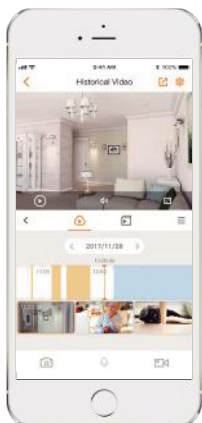

Two-way Talk

Communicate with family and pets easily

Stay close with what you care

With Cloud service, you will have access to what you care as long as Internet is available. You can record daily or motion videos on Cloud and play back anytime anywhere.