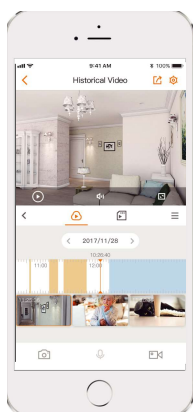

1080P Full HD Video

See more than 720P

Human Detection

Quickly find human targets in you home

Smart Color Night Vision

Support four-mode night vision for clear-as day clarity even in pitch dark

Active Deterrence

Alarm Notification

Sends instant motion-activated alerts to your mobile phone

Wi-Fi Connection

IEEE802.11b/g/n(2.4 GHz)

Smart Tracking

Automatically tracks moving objects

Stay close with what you care

With Cloud service, you will have access to what you care as long as Internet is available. You can record daily or motion videos on Cloud and play back anytime anywhere.

<http://www.imoulife.com>

Specifications

Camera

5 Megapixels
Night Vision: 30m(98ft) Distance
3.6 mm /6 mm Fixed Lens
Field of View: 3.6 mm: 86° (H), 45° (V), 105° (D)
6 mm: 51° (H), 29° (V), 59° (D)
355° Pan & 0~90° Tilt