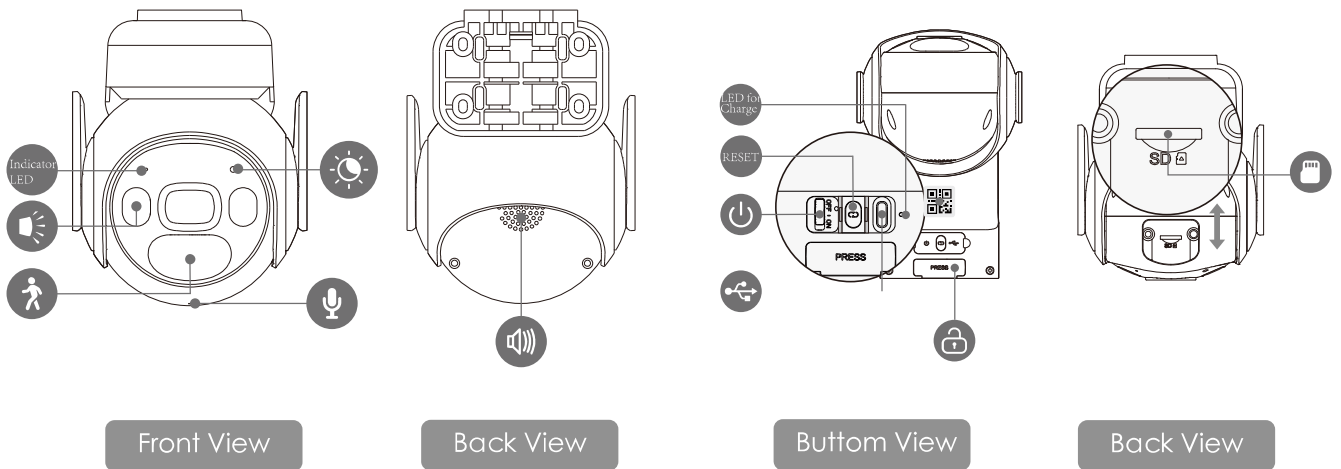

Specifications

Camera

1/2.8" Progressive CMOS
3MP(2304*1296)
Night Vision: 20m(65ft) Distance
3.6mm Fixed Lens
Field of View: 3.6mm: 88° (H), 45° (V), 107° (D)
(330° Pan, 90° Tilt)
15000mAh Rechargeable Battery

Video & Audio

Video Compression : H.265/H.264
Up to 15fps Frame Rate
8x Digital Zoom
Two-way Audio

Notice Management

Motion Detection
Human Detection
Configurable Region
Performance mode

Storage

Local Storage: SD Card (Up to 256GB)
Cloud Storage: Imou Subscription Plan

Network

EU
LTE FDD:
B1/3/5/7/8/20/28
LTE TDD:
B38/40/41
Transmission Data
LTE FDD (Mbps): 10.3(DL)/5.1(UL)
LTE TDD (Mbps): 9.1(DL)/3.1(UL)

LA
LTE FDD:
B2/3/4/5/7/8/28/66
Transmission Data
LTE FDD (Mbps): 10.3(DL)/5.1(UL)

Imou App: iOS, Android

Auxiliary Interface

Built-in Mic & Speaker
Power on / off Button
Reset Button
Micro SD Card Slot (up to 256GB)

General

Material: Plastic
DC 5V 2A Power / Imou Solar Panel Supply
Power Consumption:< 3.5W
Operating Temperature:-20°C~+50°C (-4°F~122°F)
Charging Temperature:-0°C~+45°C (32°F~112°F)
Camera Dimensions: 177*110*142mm(6.96*4.33*5.59 inch)
Camera Weight: 737.7g(1.63lb)
CE, UKCA

What's in the box

- 1x Camera
- 1x Power Cable(1m)
- 1x Mounting Template
- 4x Screws
- 1x Quick Start Guide
- 1x Mounting Bracket
- 4x Expansion Screw