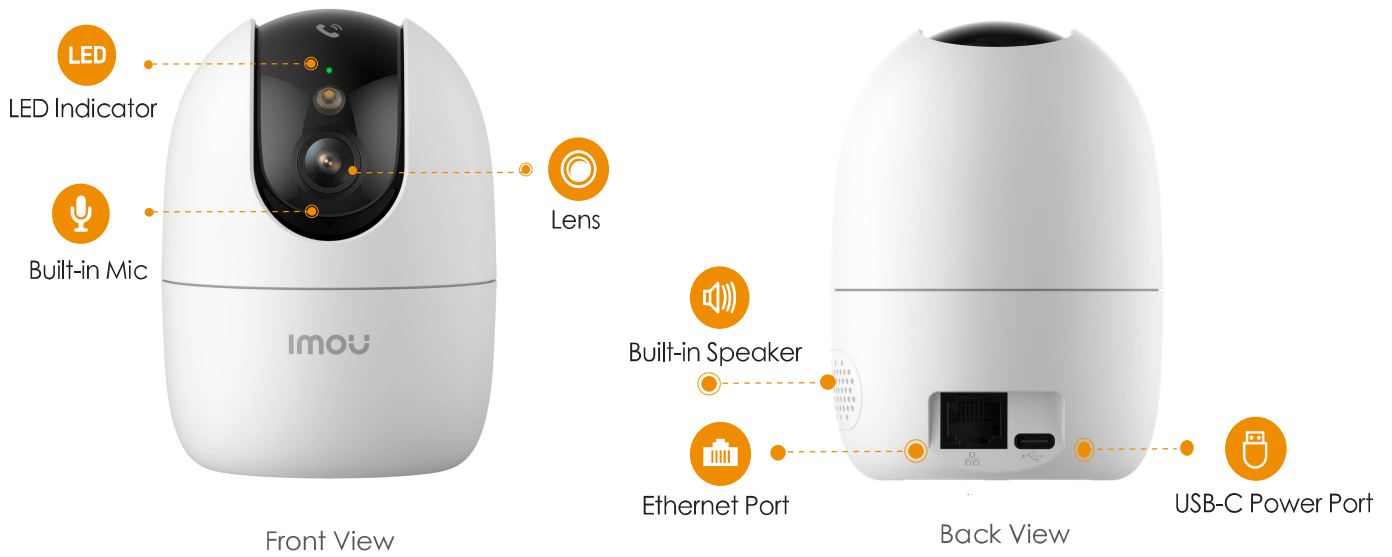

Specifications

Camera

1/3" Progressive CMOS
3MP (2304 x 1296)
Night Vision: 10m(33ft) Distance
3.6mm Fixed Lens
Field of View : 91° (H), 47° (V), 107° (D)
355° Pan & -5~80° Tilt

Video & Audio

Video Compression : H.265/H.264
Up to 20fps Frame Rate
8 x Digital Zoom
Two-way Audio

Notice Management

Motion Detection
Human Detection
Pet Detection
Configurable Region
Abnormal Sound Alarm

Network

Wi-Fi: IEEE802.11b/g/n/ax,WiFi 6,50m Open Field
Imou App: iOS, Android
onvif

Auxiliary Interface

Micro SD Card Slot (up to 512GB)
Built-in Mic & Speaker
Reset Button

General

DC 5V1A Power Supply
Power Consumption:< 5W
Working Environment:-10° C~+45° C, Less Than 95%RH
Dimensions (L x W x H):
77.4 mm x 77.4 mm x 106.2mm (3.05 x 3.05 x 4.18 inch)
Weight: 197g (0.43lb)
CE

What's in the box

- 1x Camera
- 1x Quick Start Guide
- 1x Power Adapter
- 1x Power Cable
- 1x Screw Package
- 1x Mounting Plate
- 1x Installation Position Map