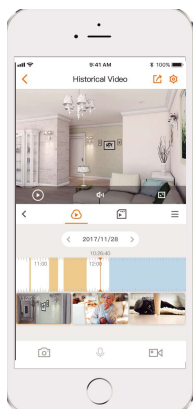

## Ranger 2 Pro 3MP

### 3MP H.265 Wi-Fi Pan & Tilt Camera

With 3MP 2K live monitoring and 0~355° pan & -5~80° tilt features, Ranger 2 Pro 3MP ensures every corner of your home completely covered. Human&Pet Detection quickly finds human&pet targets in images and immediately sends a notification to you. With the touch button, the families can make a video call to the APP with the one-touch call function. Smart Full-Color Night Vision lets the camera turn into color mode automatically and smart tracking function lets the camera follows moving objects when it detects motion.

-  **H.265 3MP 2K**  
See more than 1080P
-  **One-touch Call**  
Make a video call to the APP remotely
-  **Human Detection**  
Quickly find human targets in you home
-  **Pet Detection**  
Quickly find pet targets in you home
-  **Abnormal Sound Detection**  
Sends alerts to your smartphone when it detects abnormal sound
-  **Smart Tracking**  
Automatically tracks moving objects
-  **Smart Full-Color Night Vision**  
Automatically turn into color mode from infrared mode
-  **Auto-cruise**  
Survey the area 360° horizontally or cruise between favorite points
-  **Custom Siren**  
Set customized voice message
-  **Privacy Mode**  
Hide the lens to protect your personal privacy
-  **Dual-Band Wi-Fi 6**  
IEEE802.11 b/g/n/ax(2.4 GHz / 5 GHz)
-  **Diversified Storage**  
Supports NVR, Cloud Storage or Micro SD card (up to 512GB)