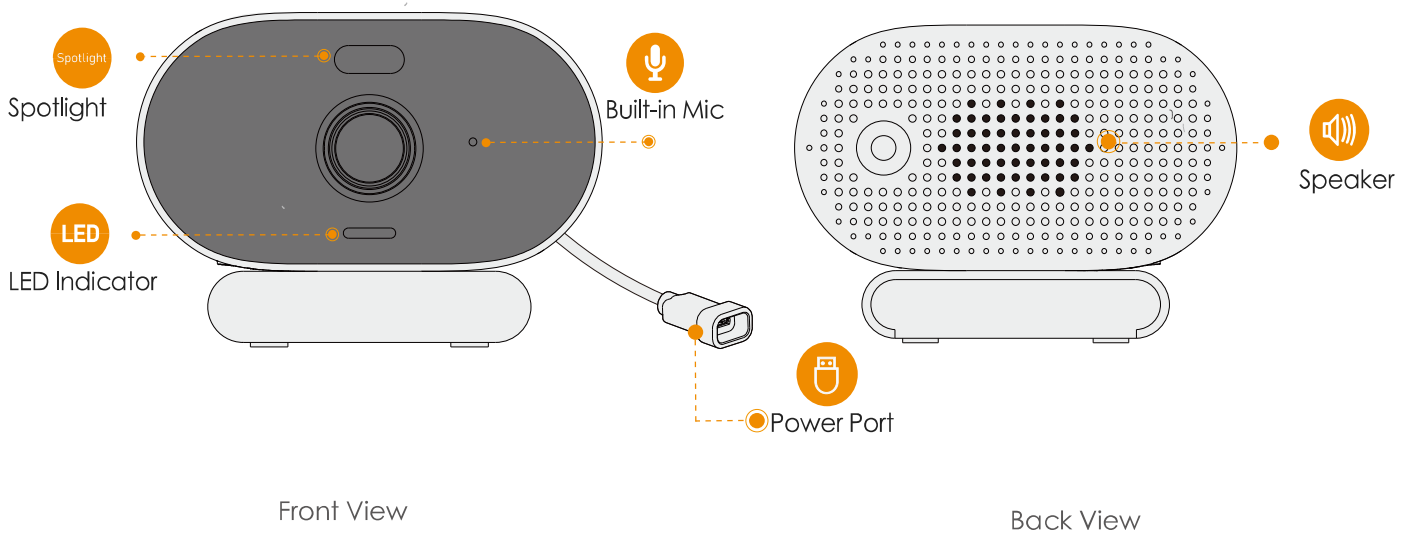

Front View

Back View

Specifications

Camera

1/2.8" 2Megapixel Progressive CMOS
2MP(1920 x 1080)
Night Vision: 20m(66ft) IR Distance
2.8mm Fixed Lens
Field of View : 97° (H), 52° (V), 114° (D)

Video & Audio

Video Compression : H.265/H.264
Up to 25/30fps Frame Rate
8x Digital Zoom
Two-way Audio

Notice Management

Motion Detection
Human Detection
Configurable Region
Abnormal Sound Alarm

Network

Wi-Fi:IEEE802.11b/g/n,50m Open Field
Imou App: iOS, Android
onvif

Auxiliary Interface

Micro SD Card Slot (up to 256GB)
Built-in Mic & Speaker
Reset Button

General

DC 5V1A Power Supply
Power Consumption:< 3.5W
Working Environment:-20° C~+45° C, Less Than 95%RH
Device Dimensions: 72 x 51 x 52mm (2.83 x 2.00 x 2.04 inch)
Device Weight: 120g
CE, FCC

What's in the box

- 1x Camera
- 1x Quick Start Guide
- 1x Power Adapter
- 1x Power Cable
- 1x Screw Package
- 1x Mounting Plate
- 1x Installation Position Map