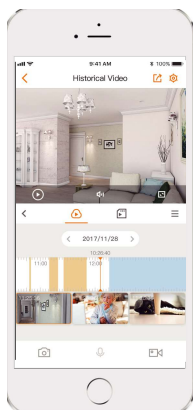

Stay close with what you care

With Cloud service, you will have access to what you care as long as Internet is available. You can record daily or motion videos on Cloud and play back anytime anywhere.

<http://www.imoulife.com>