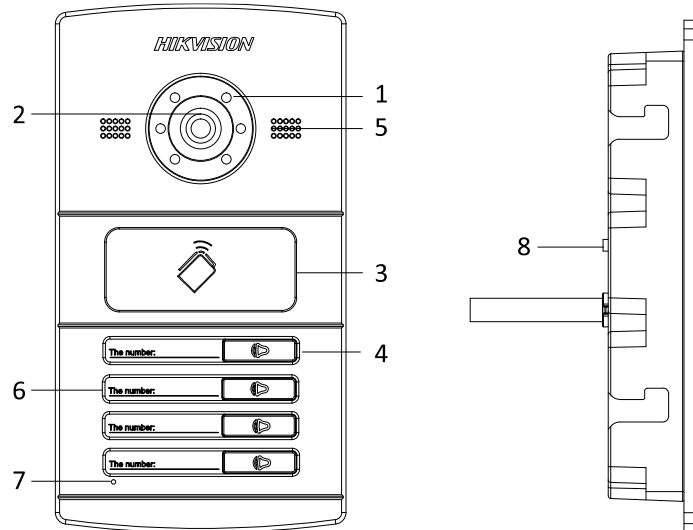

Appearance and Interfaces