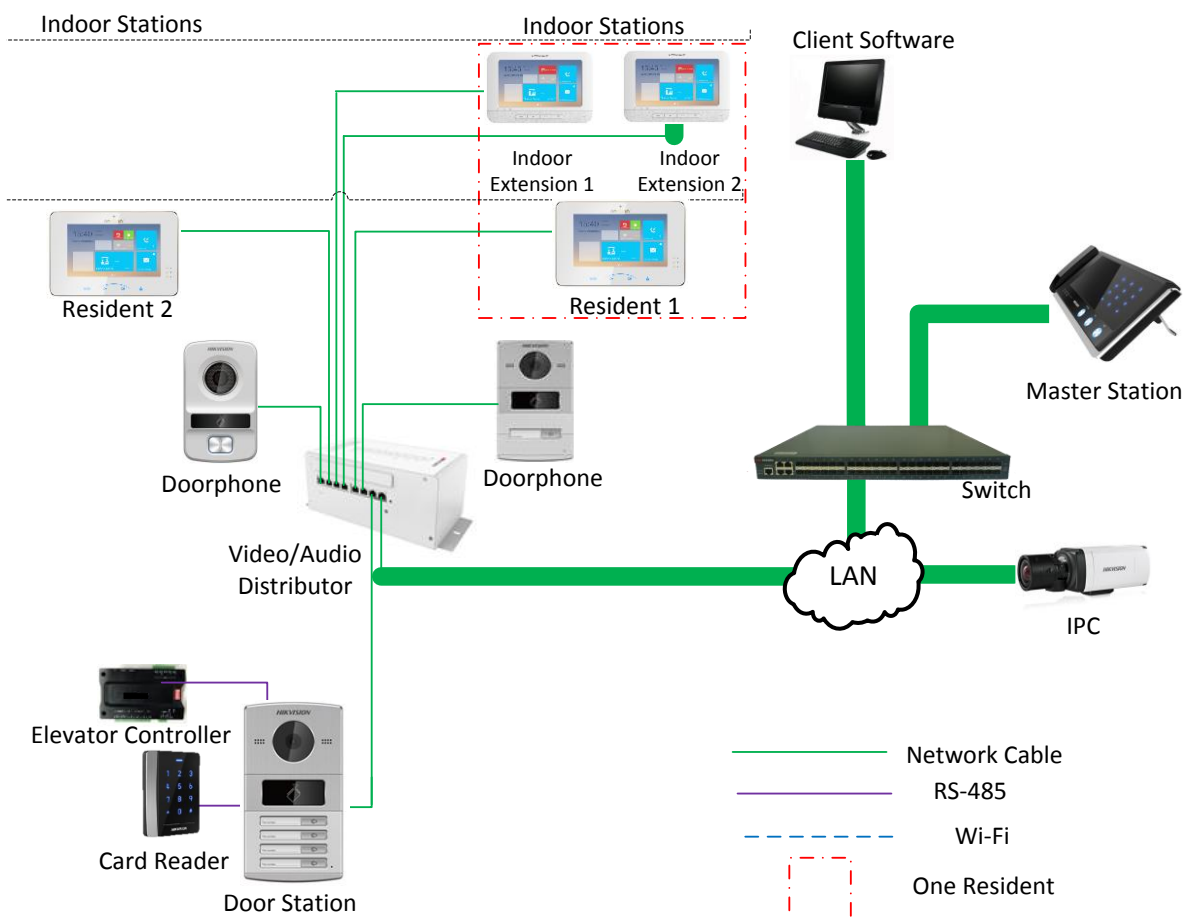

Typical Application

Available Models

DS-KV8102-IM, DS-KV8202-IM, DS-KV8402-IM