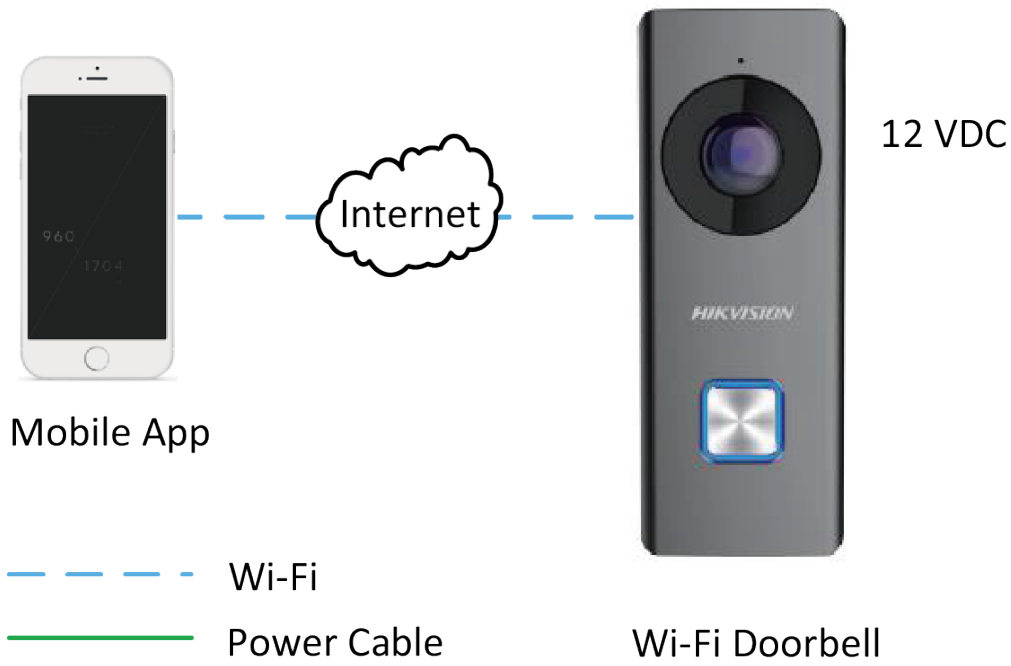

Typical Application

Available Model

DS-KB6403-WIP