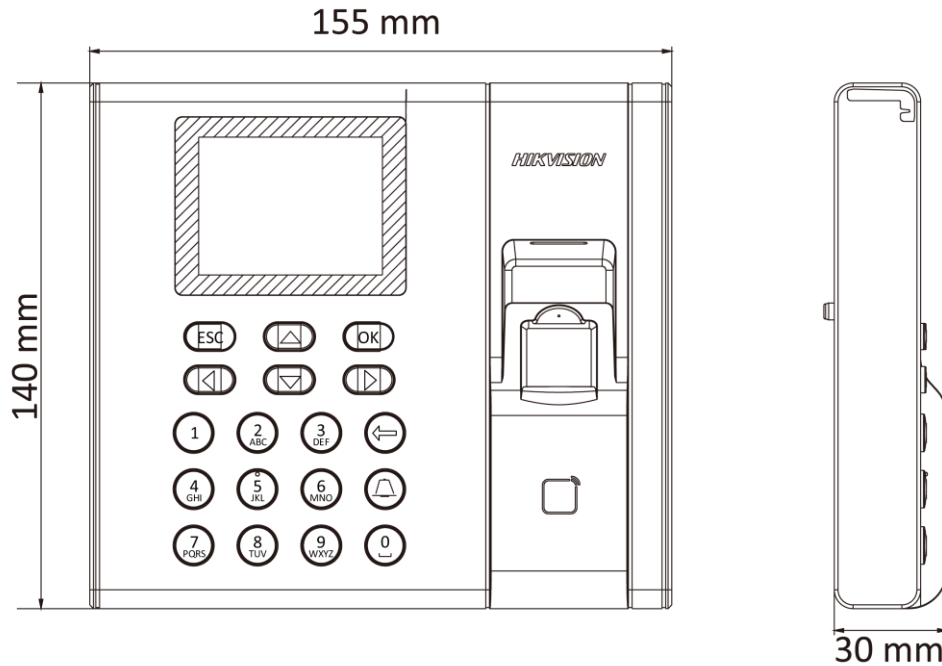

Available Model

DS-K1T8003EF

Distributed by

HIKVISION

Headquarters

No.555 Qianmo Road, Binjiang District,
Hangzhou 310051, China
T +86-571-8807-5998
overseasbusiness@hikvision.com

Hikvision USA
T +1-909-895-0400
sales.usa@hikvision.com

Hikvision Australia
T +61-2-8599-4233
salesau@hikvision.com

Hikvision India
T +91-22-28469900
sales@pramahikvision.com

Hikvision Canada
T +1-866-200-6690
sales.canada@hikvision.com

Hikvision Thailand
T +662-275-9949
sales.thailand@hikvision.com

Hikvision Europe
T +31-23-5542770
sales.eu@hikvision.com

Hikvision Italy
T +39-0438-6902
info.it@hikvision.com

Hikvision Brazil
T +55 11 3318-0050
Latam.support@hikvision.com

Hikvision Turkey
T +90 (216)521 7070- 7074
sales.tr@hikvision.com

Hikvision Malaysia
T +601-7652-2413
sales.my@hikvision.com

Hikvision UK & Ireland
T +01628-902140
sales.uk@hikvision.com

Hikvision South Africa
Tel: +27 (10) 0351172
sale.africa@hikvision.com

Hikvision France
T +33(0)1-85-330-450
info.fr@hikvision.com

Hikvision Kazakhstan
T +7-727-9730667
nikia.panfilov@hikvision.ru

Hikvision Vietnam
T +84-974270888
sales.vt@hikvision.com

Hikvision UAE
T +971-4-4432090
salesme@hikvision.com

Hikvision Singapore
T +65-6684-4718
sg@hikvision.com

Hikvision Spain
T +34-91-737-16-55
info.es@hikvision.com

Hikvision Tashkent
T +99-87-1238-9438
uzb@hikvision.ru

Hikvision Hong Kong
T +852-2151-1761
info.hk@hikvision.com

Hikvision Russia
T +7-495-669-67-99
saleru@hikvision.com

Hikvision Korea
T +82-(0)31-731-8817
sales.korea@hikvision.com

Hikvision Poland
T +48-22-460-01-50
info.pl@hikvision.com

Hikvision Indonesia
T +62-21-2933759
Sales.Indonesia@hikvision.com