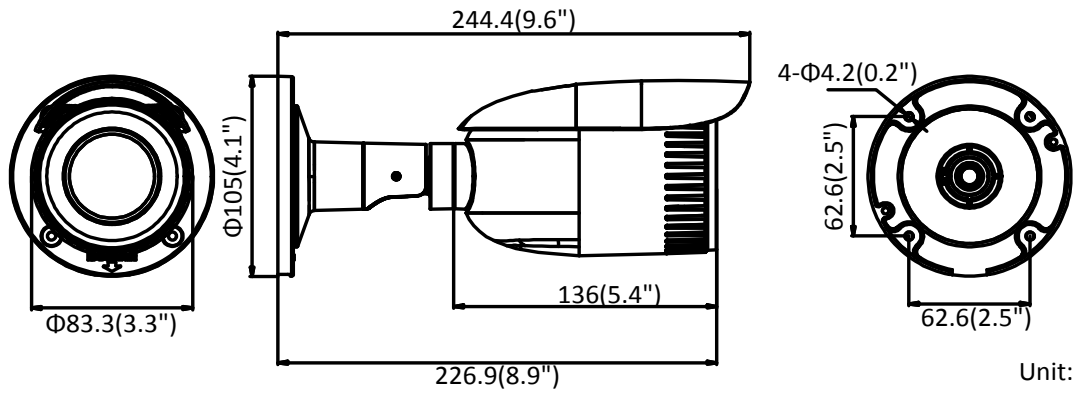

	802.1X, QoS, IPv6, UDP, Bonjour
General Function	One-key reset, anti-flicker, heartbeat, mirror, password protection, privacy mask, watermark
Firmware Version	5.5.2
API	ONVIF (PROFILE S, PROFILE G), ISAPI
Simultaneous Live View	Up to 6 channels
User/Host	Up to 32 users 3 levels: Administrator, Operator and User
Client	HiLookVision PC Client, HiLookVision App
Web Browser	IE8+, Chrome 41.0-44, Firefox 30.0-51, Safari 8.0-11
<b>Interface</b>	
Communication Interface	1 RJ45 10M/100M self-adaptive Ethernet port
Video Output (Without -Z)	1Vp-p composite output (75 Ω/BNC)
Reset Button	Yes
<b>General</b>	
Operating Conditions	-30 °C to 60 °C (-22 °F to 140 °F), humidity: 95% or less (non-condensing)
Power Supply	12 VDC ± 20%, 5.5 mm coaxial power plug PoE (802.3af, class 3)
Power Consumption and Current	-Z: 12 VDC, 0.9 A, max. 11 W; PoE: (802.3af, 36 V to 57 V), 0.4 A to 0.2 A, max. 12.9 W -V: 12 VDC, 0.6 A, max. 7 W; PoE: (802.3af, 36 V to 57 V), 0.3 A to 0.1 A, max. 9 W
Protection Level	IP67 TVS 2000V lightning protection, surge protection and voltage transient protection
Material	Metal
Dimensions	105 mm × 105 mm × 145 mm (4.1" × 4.1" × 5.7")
Weight	Camera: approx. 1015 g (2.2 lb.) With package: approx. 1540 g (3.4 lb.)

## Available Models

IPC-B620H-V (2.8 mm to 12 mm), IPC-B620H-Z (2.8 mm to 12 mm)

## Dimension

Unit: mm