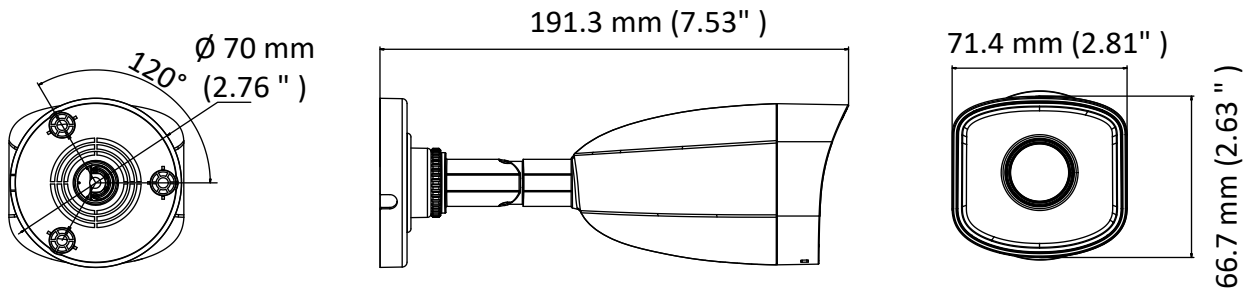

	3 levels: Administrator, Operator, and User
Client	iVMS-4200, Hik-Connect, iVMS-5200
Web Browser	IIE7+, Chrome18-42, Firefox5.0-51, Safari5.02+
Interface	
Communication Interface	1 RJ45 10M/100M self-adaptive Ethernet port
General	
Operating Conditions	-30 °C to 60 °C (-22 °F to 140°F), humidity: 95% or less (non-condensing)
Power Supply	12 VDC ± 25%, 5.5 mm coaxial power plug PoE (802.3af, class 3)
Power Consumption and Current	12 VDC, 0.4 A, Max: 5 W PoE: (802.3af, 37 V to 57 V), 0.2 A to 0.1 A, Max: 7 W
Protection Level	IP67 TVS 2000V lightning protection, surge protection and voltage transient protection
Material	Metal & Plastic
Dimensions	Camera: Ø 70 mm × 191.3mm (Ø 2.7" × 7.5") With package: 216 mm × 121 mm × 118 mm (8.5" × 4.8" × 4.6")
Weight	Camera: Approx. 280 g (0.62 lb.) With package: Approx. 530 g (1.17 lb.)

Available Model

IPC-B121 (2.8 mm), IPC-B121 (4 mm)

Dimension

Accessory

DS-1280ZJ-XS
Junction Box

--	--	--	--