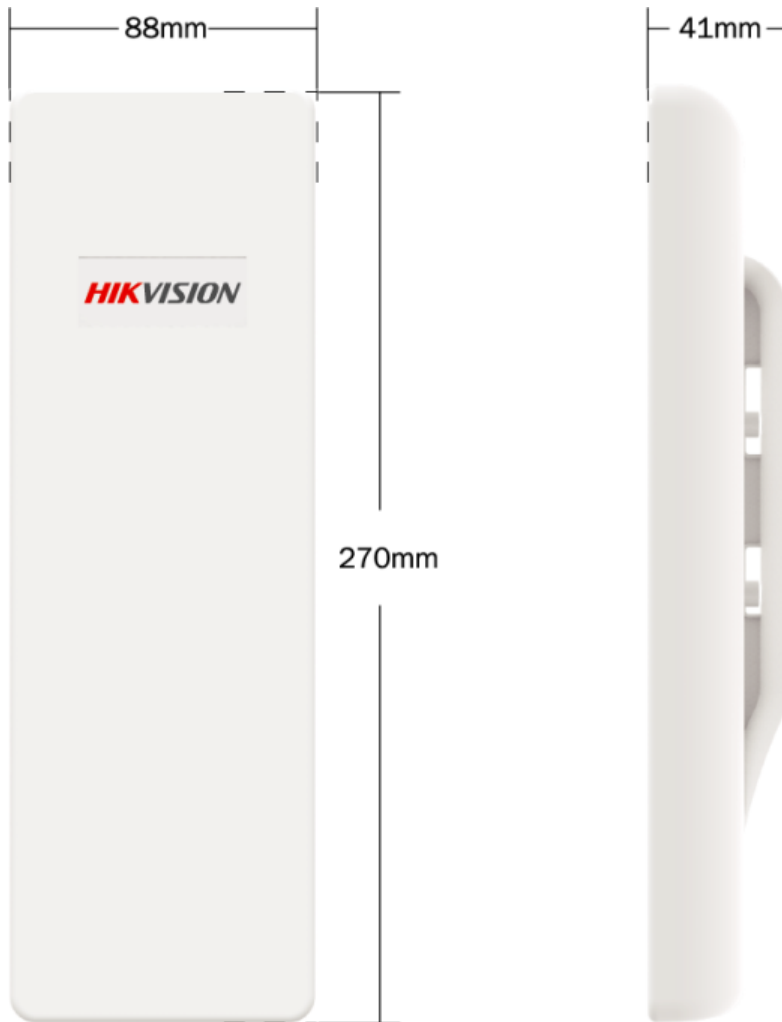

Dimension (unit: mm)