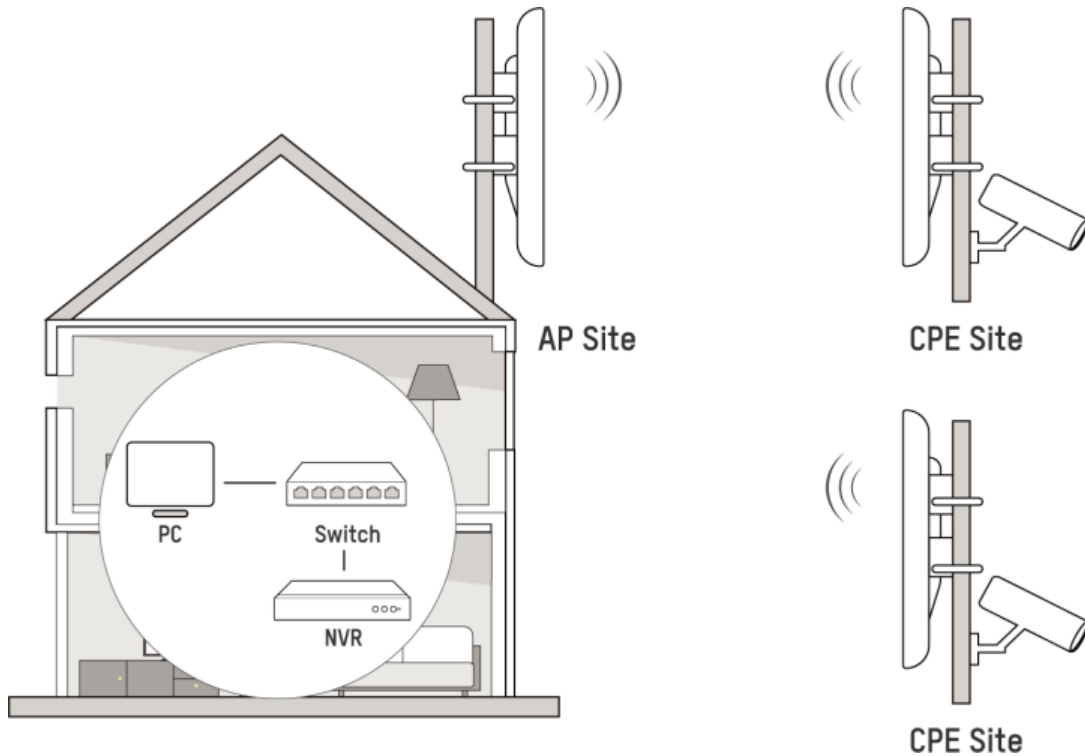

Typical Application