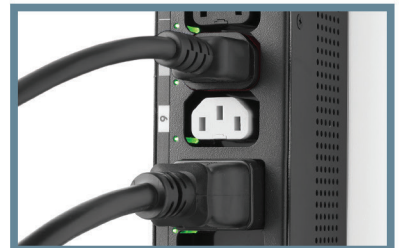

Build Limitless Possibilities into Your Data Center with One Standard PDU, the Advanced HDOT Cx

- Combines two outlets into one
- Most outlets per form factor
- Easy load balancing with alternating phase technology
- Future ready for equipment updates
- Available in Smart, Switched, and POPS
- Custom configurations available
- Most ship in 10 days

**Server
Technology**
A brand of **legrand**

stay powered. be supported. get ahead.

The Best PDU Just Got Better with the New HDOT Cx

Server Technology's award winning High Density Outlet Technology (HDOT) has been improved with our Cx outlet. The HDOT Cx welcomes change as data center equipment is replaced. The Cx outlet is a UL tested hybrid of the C13 and C19 outlets. HDOT Cx accommodates both C20 and C14 plugs. This innovative design reduces the complexity of the selection process while lowering end costs. With HDOT Cx, you won't have to buy a new set of PDUs when equipment changes.