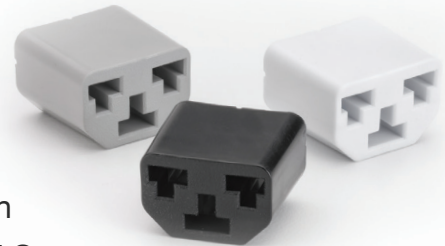

Build Limitless Possibilities into Your Data Center with One Standard PDU, the Advanced HDOT Cx

- Combines two outlets into one
- Most outlets per form factor
- Easy load balancing with alternating phase technology
- Future ready for equipment updates
- Available in Smart, Switched, and POPS
- Custom configurations available
- Most ship in 10 days

**Server
Technology**
A brand of **legrand**

stay powered. be supported. get ahead.

The Best PDU Just Got Better with the New HDOT Cx

Server Technology's award winning High Density Outlet Technology (HDOT) has been improved with our Cx outlet. The HDOT Cx welcomes change as data center equipment is replaced. The Cx outlet is a UL tested hybrid of the C13 and C19 outlets. HDOT Cx accommodates both C20 and C14 plugs. This innovative design reduces the complexity of the selection process while lowering end costs. With HDOT Cx, you won't have to buy a new set of PDUs when equipment changes.

HDOT Cx, Highest Density plus Ultimate Flexibility

Server Technology's original HDOT is our most popular PDU solution. HDOT PDU's can be found in the most demanding data centers worldwide ranging from small technology startups to Fortune 100 powerhouses. With the addition of the Cx outlet customers can now have a PDU that provides the best density in the market and the ultimate flexibility for future equipment updates. Server Technology customers rank us as providing the highest quality PDU's, the best customer support, and most valuable innovation.