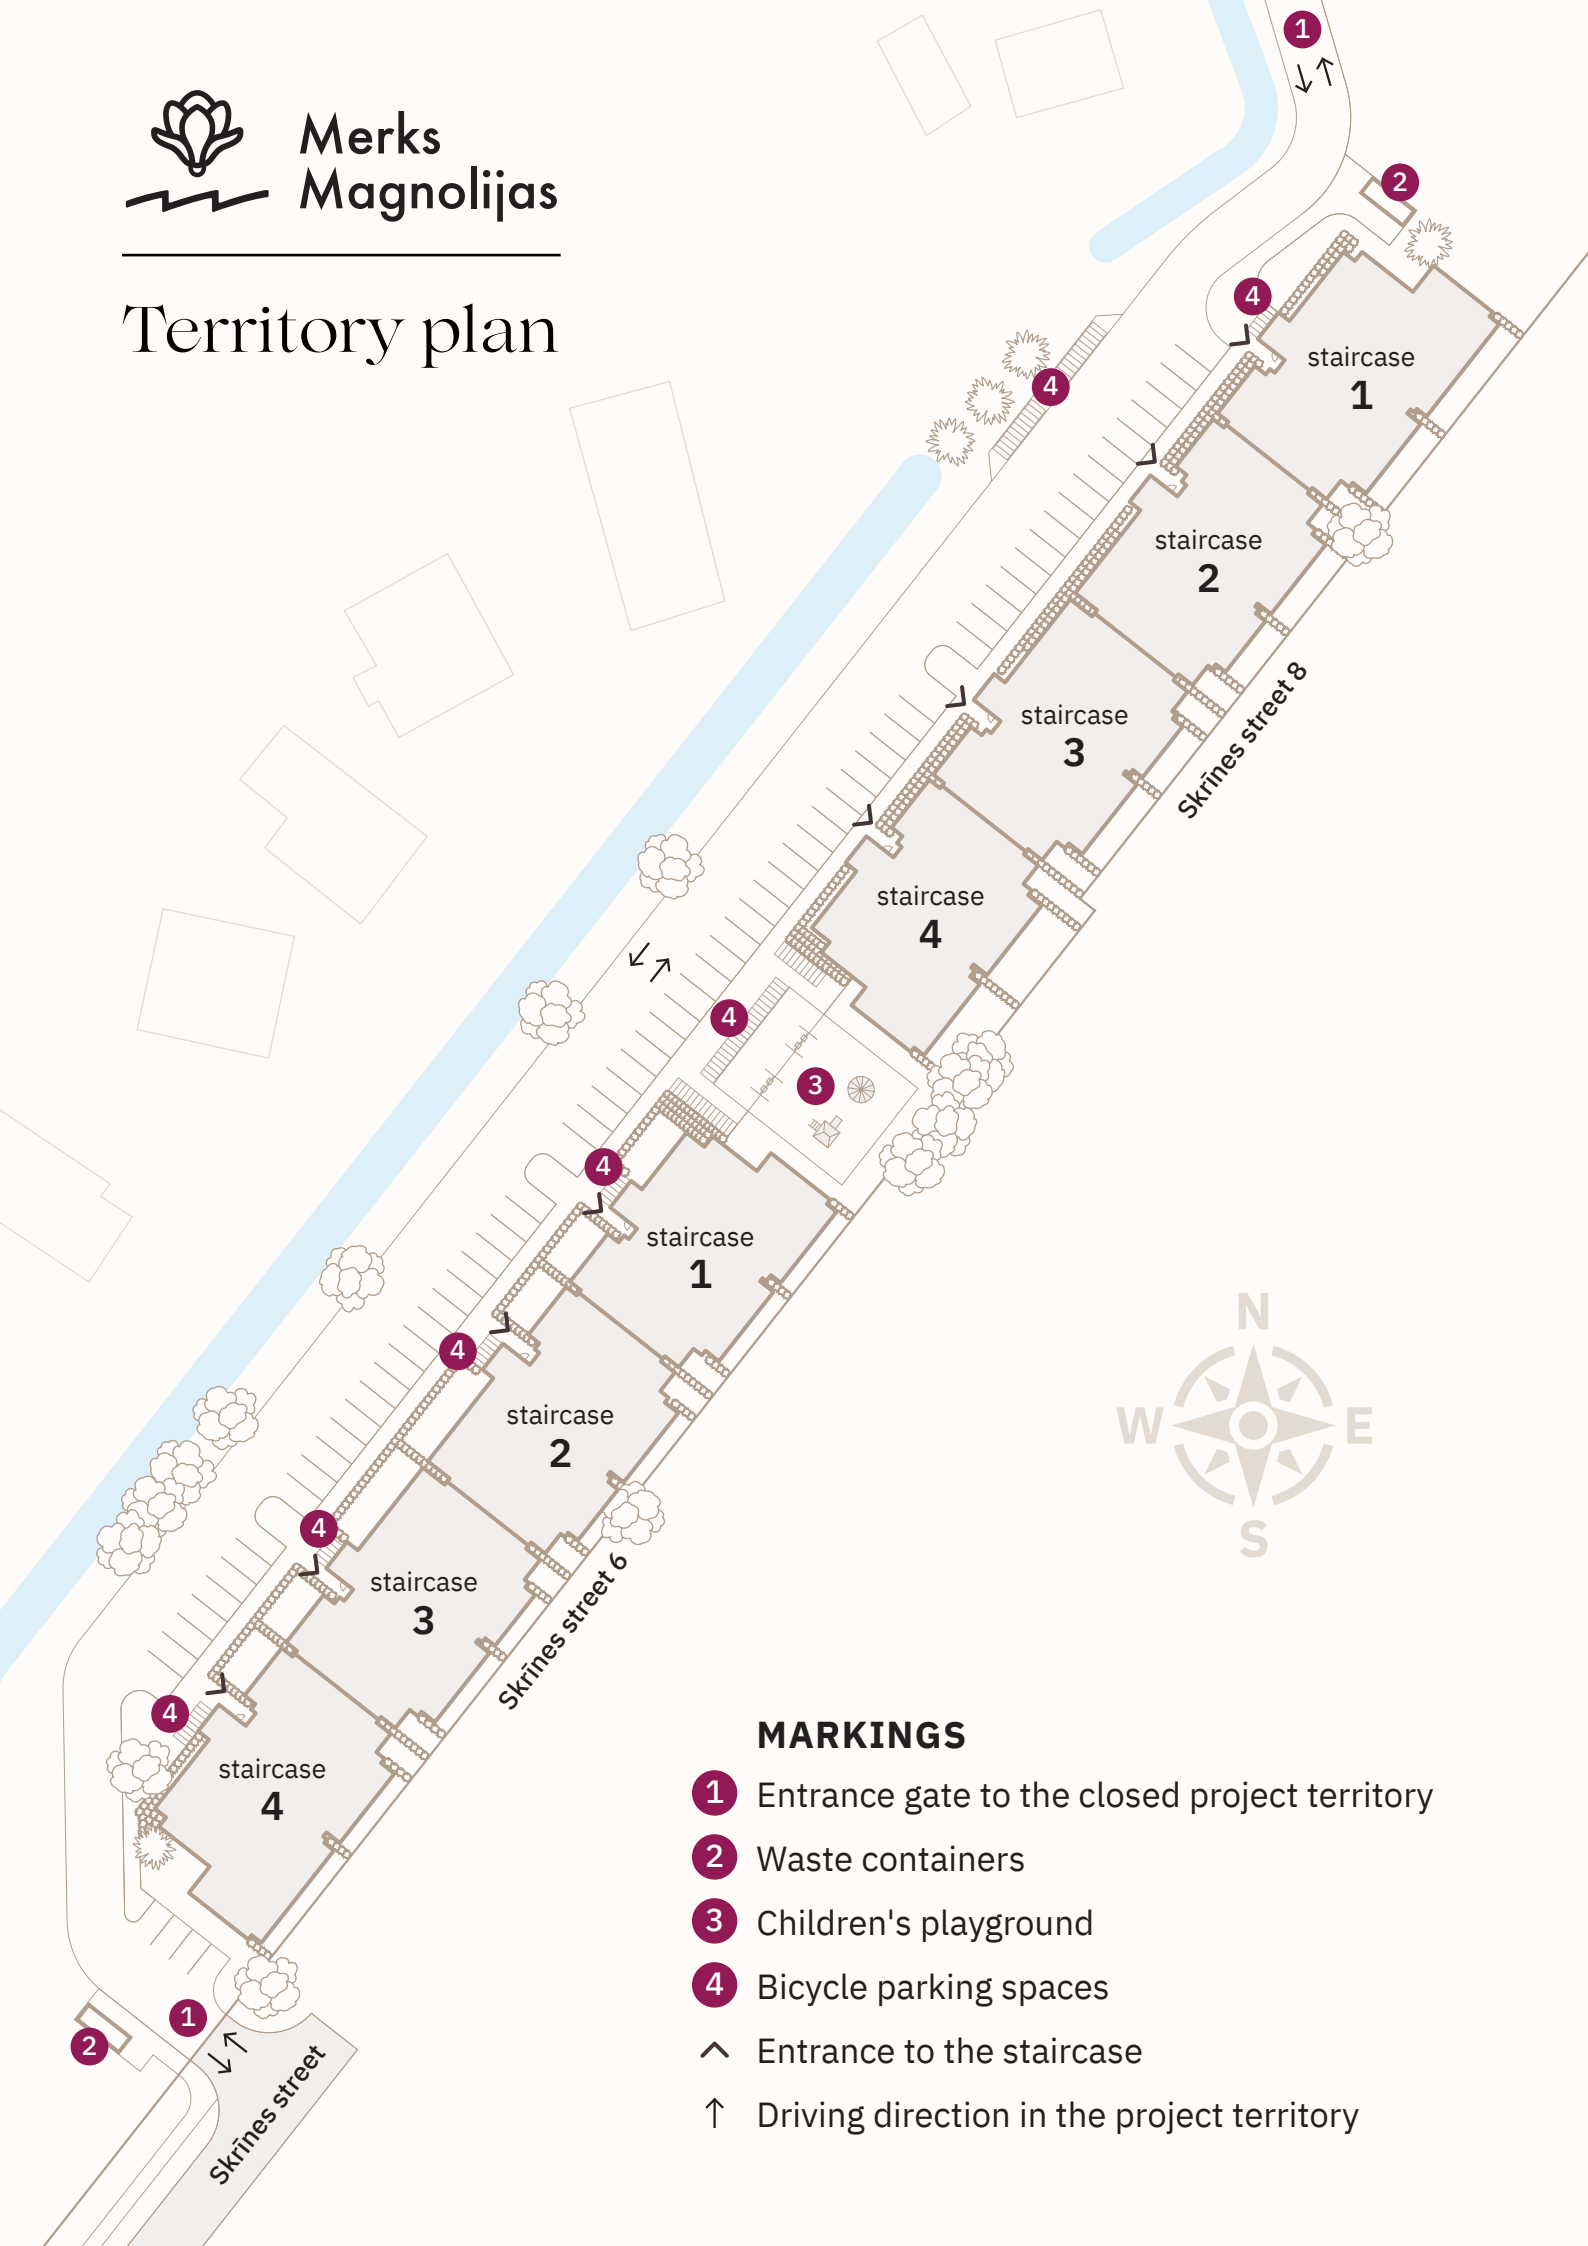

Merks
Magnolijas

Territory plan

MARKINGS

- ① Entrance gate to the closed project territory
- ② Waste containers
- ③ Children's playground
- ④ Bicycle parking spaces
- ^ Entrance to the staircase
- ↑ Driving direction in the project territory