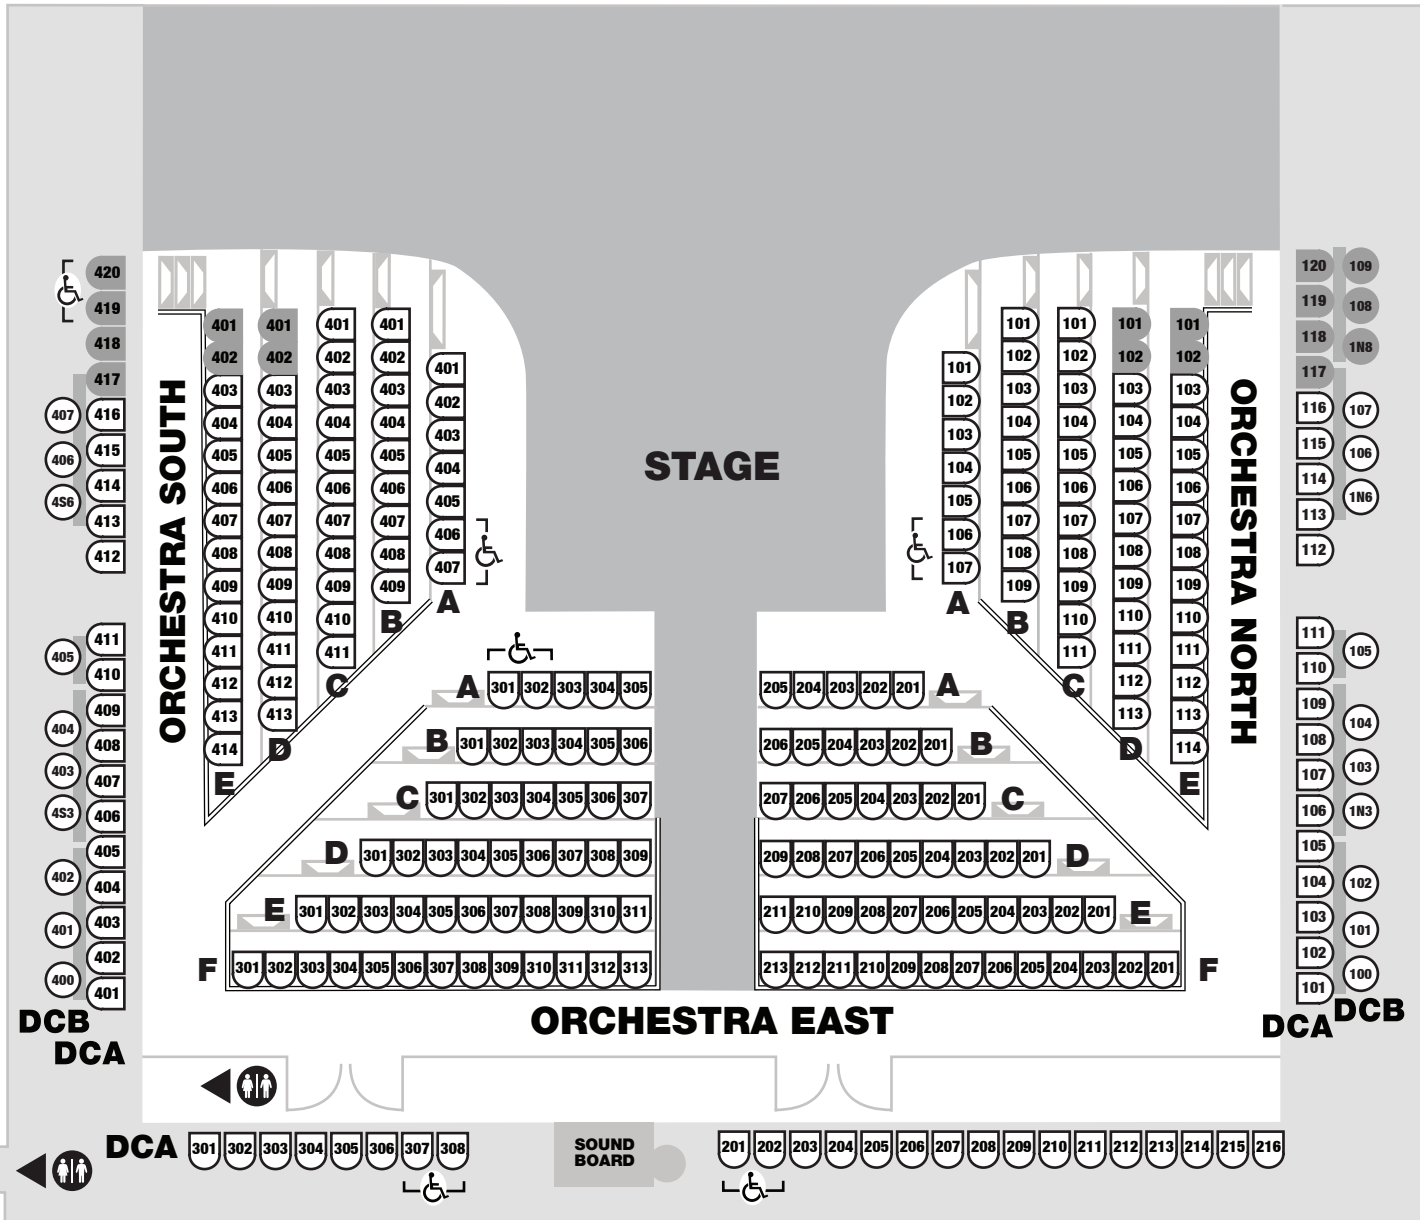

GRAND HOTEL, THE MUSICAL

APRIL 2 – MAY 12, 2019

key

-  seat
-  stool
-  table

-  accessible seat

-  limited view seat
-  limited view stool
-  drink bar
-  railing
-  stair

DRESS CIRCLE SOUTH

DRESS CIRCLE EAST