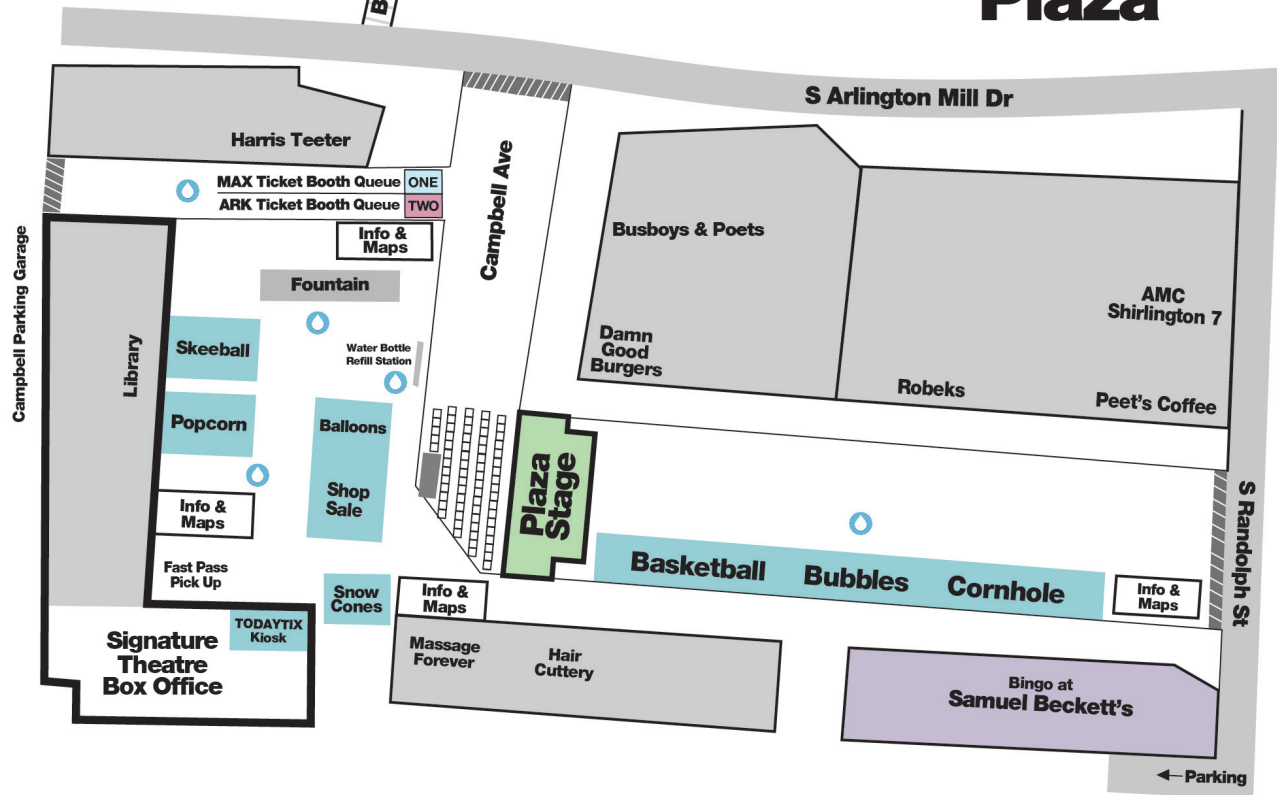

Water Available

Event Map

See event schedule on other side

New District Brewing Company
Cross S Arlington Mill Dr, cross the pedestrian bridge, turn left on S Oakland Street
The Brewery is on your right

Plaza

Ticket Specials

Today only – enjoy special ticket discounts all day long! Only available in person at the Box Office. Pick up a Fast Pass outside the Box Office door on the Plaza (see map) beginning at 11:30AM for an assigned time to purchase your tickets.

DISCOUNTS AVAILABLE ONLY ON THE FOLLOWING PERFORMANCES

$20 OFF TICKETS

F: FIRST WEEK D: DISCUSSION NIGHTS P: PRIDE NIGHTS

ASSASSINS AUGUST 21 – SEPTEMBER 15, 2019

S	M	T	W	TH	F	S
			21	22	23	24
			7:30	8	8	2
25	26	27	28	D 29	30	31
7		7:30	7:30	8	8	2
1	2	3	4	5	6	P 7
7		7:30	7:30	8	8	2
8	9	10	D 11	12	13	14
7		7:30	7:30	8	8	2
15						
7						

A CHORUS LINE NOVEMBER 5 – 30, 2019

S	M	T	W	TH	F	S
			5	6	7	8
			7:30	7:30	8	8
10	11	12	13	14	15	16
7		7:30	7:30	8	8	2
17	18	19	20	21	22	23
7		7:30	7:30	8	8	2
24	25	26	27	28	29	30
7		7:30	7:30		2&8	2

50% OFF TICKETS

F: FIRST WEEK D: DISCUSSION NIGHTS P: PRIDE NIGHTS

ESCAPED ALONE OCTOBER 3 – NOVEMBER 3, 2019

S	M	T	W	TH	F	S
				3	4	5
				8	8	2
6	7	8	9	10	11	12
7		7:30	7:30	8	8	2
13	14	15	16	17	18	P 19
7		7:30	7:30	8	8	2
20	21	22	23	D 24	25	26
7		7:30	7:30	8	8	2
27	28	29	D 30	31	1	2
7		7:30	7:30	8	8	2
3						
7						

GUN & POWDER

JANUARY 28 – FEBRUARY 23, 2020

S	M	T	W	TH	F	S
			28	F 29	F 30	F 31
			7:30	7:30	8	8
2	F 3	4	5	6	7	P 8
7			7:30	8	8	2
9	10	11	12	13	14	15
7		7:30	7:30	8	8	2
16	17	18	D 19	D 20	21	22
7		7:30	7:30	8	8	2
23						
7						

HAIR

MAY 27 – JULY 12, 2020

S	M	T	W	TH	F	S
				27	28	29
				7:30	8	8
31	1	2	3	4	5	6
7		7:30	7:30	8	8	2
7	8	9	D 10	D 11	12	13
7		7:30	7:30	8	8	2
14	15	16	17	18	19	P 20
7		7:30	7:30	8	8	2
21	22	23	24	25	26	27
7		7:30	7:30	8	8	2
28	29	30	1	2	3	4
7		7:30	7:30	8	2&8	
5	6	7	8	9	10	11
7		7:30	7:30	8	8	2
12						
7						

EASY WOMEN SMOKING LOOSE CIGARETTES

FEBRUARY 27 – MARCH 29, 2020

S	M	T	W	TH	F	S
				27	28	29
				8	8	2
1	2	3	D 4	5	6	7
7		7:30	7:30	8	8	2
8	9	10	11	12	13	P 14
7		7:30	7:30	8	8	2
15	16	17	18	D 19	20	21
7		7:30	7:30	8	8	2
22	23	24	25	26	27	28
7		7:30	7:30	8	8	2
29						
7						

NIJINSKY'S LAST DANCE APRIL 23 – MAY 24, 2020

S	M	T	W	TH	F	S
				23	24	25
				8	8	2
26	27	28	29	30	1	2
7		7:30	7:30	8	8	2
3	4	5	6	7	8	9
7		7:30	7:30	8	8	2
10	11	12	13	D 14	15	P 16
7		7:30	7:30	8	8	2
17	18	19	D 20	21	22	23
7		7:30	7:30	8	8	2
24						
7