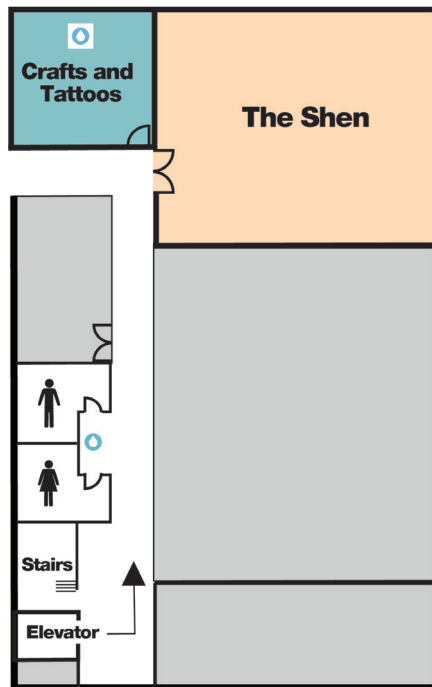

Water Available

Event Map

See event schedule on other side

New District Brewing Company
Cross S Arlington Mill Dr, cross the pedestrian bridge, turn left on S Oakland Street
The Brewery is on your right

Plaza

Ticket Specials

Today only – enjoy special ticket discounts all day long! Only available in person at the Box Office. Pick up a Fast Pass outside the Box Office door on the Plaza (see map) beginning at 11:30AM for an assigned time to purchase your tickets.

DISCOUNTS AVAILABLE ONLY ON THE FOLLOWING PERFORMANCES

$20 OFF TICKETS

F: FIRST WEEK D: DISCUSSION NIGHTS P: PRIDE NIGHTS

ASSASSINS AUGUST 21 – SEPTEMBER 15, 2019

S	M	T	W	TH	F	S
			21	22	23	24
			7:30	8	8	2
25	26	27	28	D 29	30	31
7		7:30	7:30	8	8	2
1	2	3	4	5	6	P 7
7		7:30	7:30	8	8	2
8	9	10	D 11	12	13	14
7		7:30	7:30	8	8	2
15						
7						

A CHORUS LINE NOVEMBER 5 – 30, 2019

S	M	T	W	TH	F	S
			5	6	7	8
			7:30	7:30	8	8
10	11	12	13	14	15	16
7		7:30	7:30	8	8	2
17	18	19	20	21	22	23
7		7:30	7:30	8	8	2
24	25	26	27	28	29	30
7		7:30	7:30		2&8	2

50% OFF TICKETS

F: FIRST WEEK D: DISCUSSION NIGHTS P: PRIDE NIGHTS

ESCAPED ALONE OCTOBER 3 – NOVEMBER 3, 2019

S	M	T	W	TH	F	S
				3	4	5
				8	8	2
6	7	8	9	10	11	12
7		7:30	7:30	8	8	2
13	14	15	16	17	18	P 19
7		7:30	7:30	8	8	2
20	21	22	23	D 24	25	26
7		7:30	7:30	8	8	2
27	28	29	D 30	31	1	2
7		7:30	7:30	8	8	2
3						
7						

GUN & POWDER

JANUARY 28 – FEBRUARY 23, 2020

S	M	T	W	TH	F	S
			28	F 29	F 30	F 31
			7:30	7:30	8	8
2	F 3	4	5	6	7	P 8
7			7:30	8	8	2
9	10	11	12	13	14	15
7		7:30	7:30	8	8	2
16	17	18	D 19	D 20	21	22
7		7:30	7:30	8	8	2
23						
7						

HAIR

MAY 27 – JULY 12, 2020

S	M	T	W	TH	F	S
				27	28	29
				7:30	8	8
31	1	2	3	4	5	6
7		7:30	7:30	8	8	2
7	8	9	D 10	D 11	12	13
7		7:30	7:30	8	8	2
14	15	16	17	18	19	P 20
7		7:30	7:30	8	8	2
21	22	23	24	25	26	27
7		7:30	7:30	8	8	2
28	29	30	1	2	3	4
7		7:30	7:30	8	2&8	
5	6	7	8	9	10	11
7		7:30	7:30	8	8	2
12						
7						

EASY WOMEN SMOKING LOOSE CIGARETTES

FEBRUARY 27 – MARCH 29, 2020

S	M	T	W	TH	F	S
				27	28	29
				8	8	2
1	2	3	D 4	5	6	7
7		7:30	7:30	8	8	2
8	9	10	11	12	13	P 14
7		7:30	7:30	8	8	2
15	16	17	18	D 19	20	21
7		7:30	7:30	8	8	2
22	23	24	25	26	27	28
7		7:30	7:30	8	8	2
29						
7