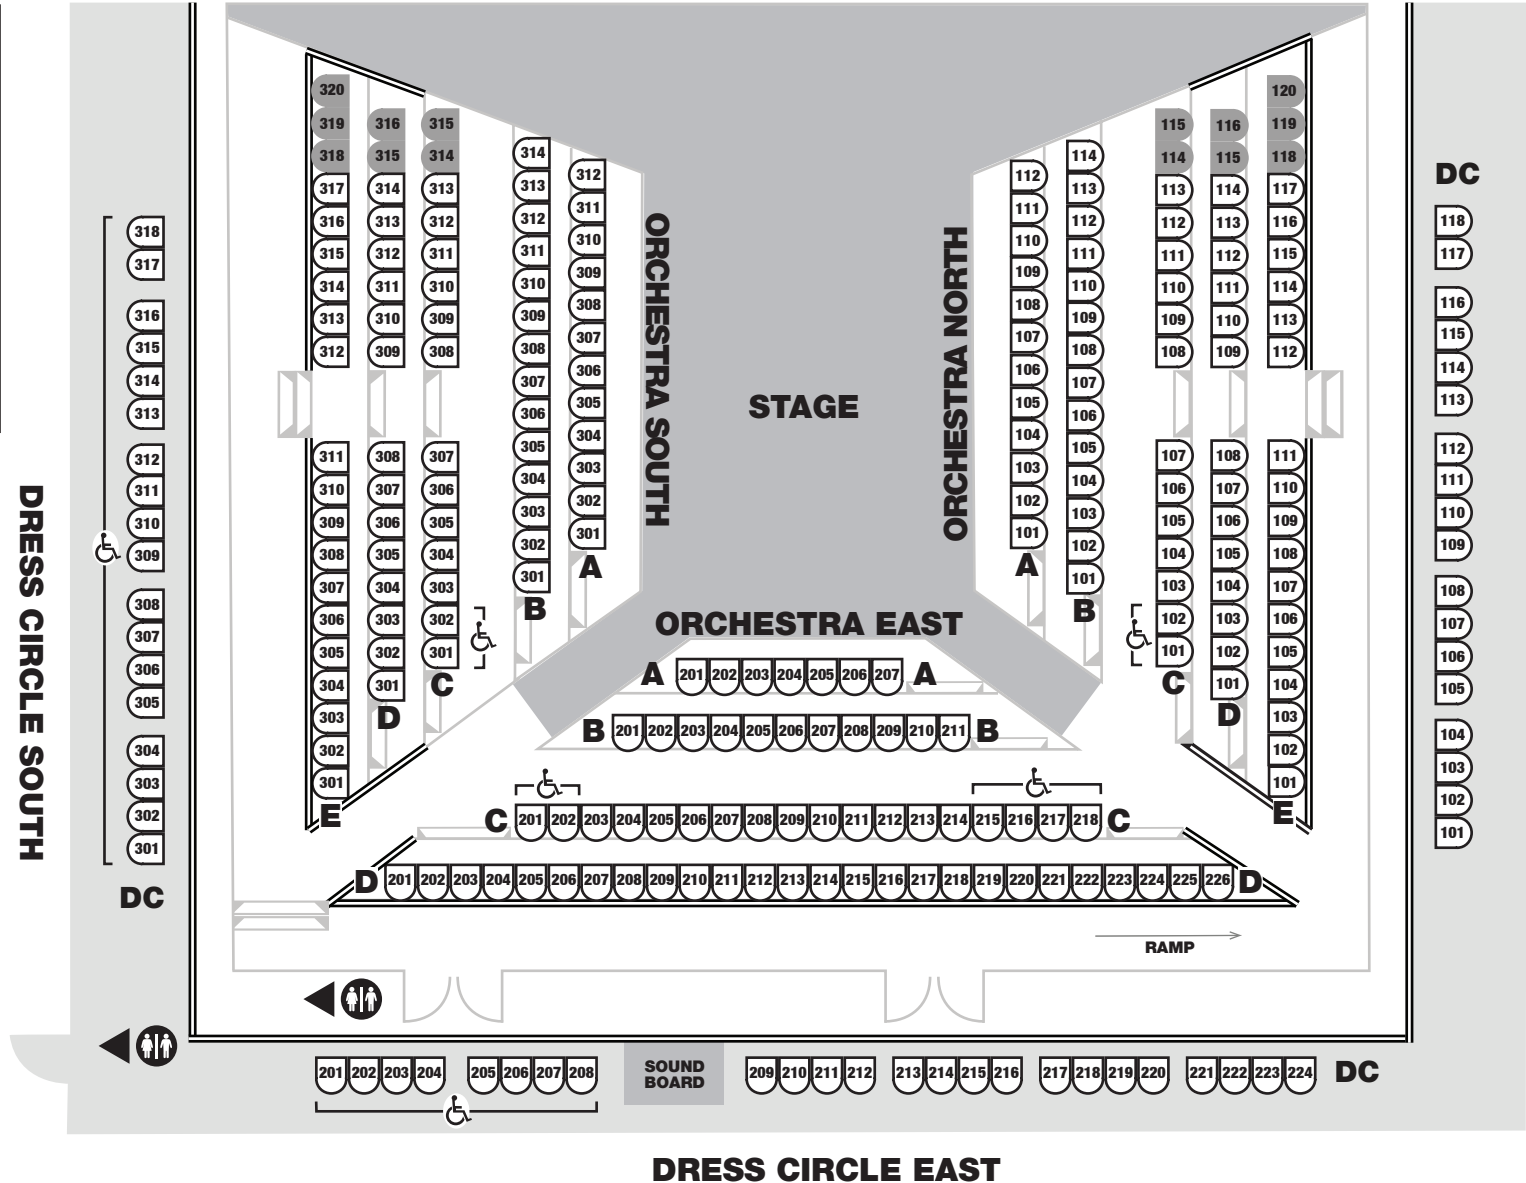

# SWEENEY TODD

MAY 16 – JULY 9, 2023

**key**

- 101 seat

---

- ♿ accessible seat

---

- 101 limited view seat

---

- railing

---

- stair

## DRESS CIRCLE EAST