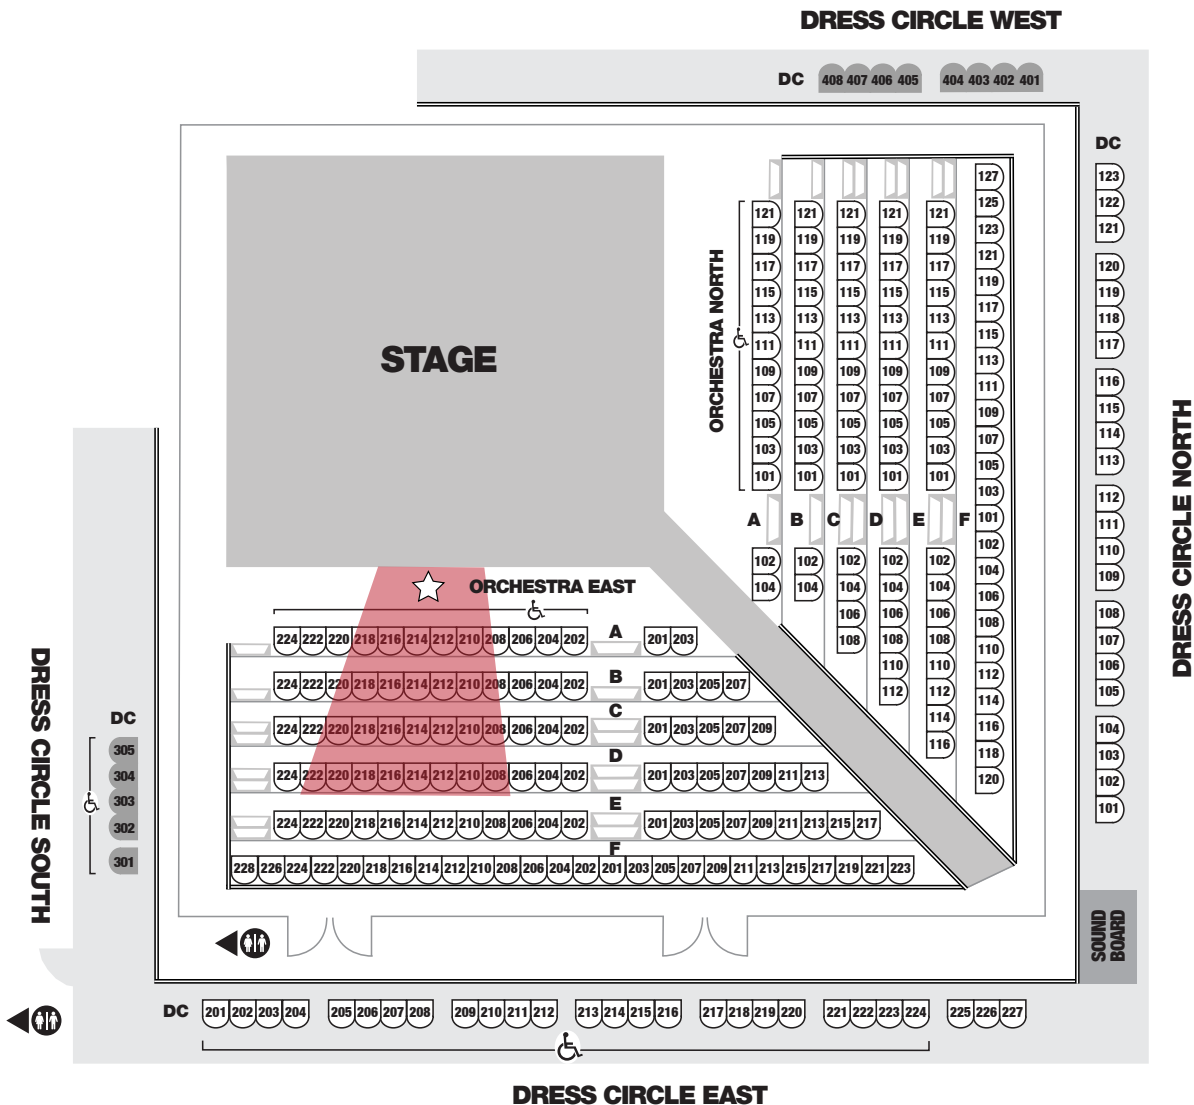

into the woods

ASL interpreted performance
January 13 at 8PM

Available seats in red
star is the interpreter location

Save 20% and access reserved seats with code
WOODSASL

SigTheatre.org | tickets@sigtheatre.org

4200 Campbell Ave, Arlington VA
Free Parking, 16 area restaurants

signature