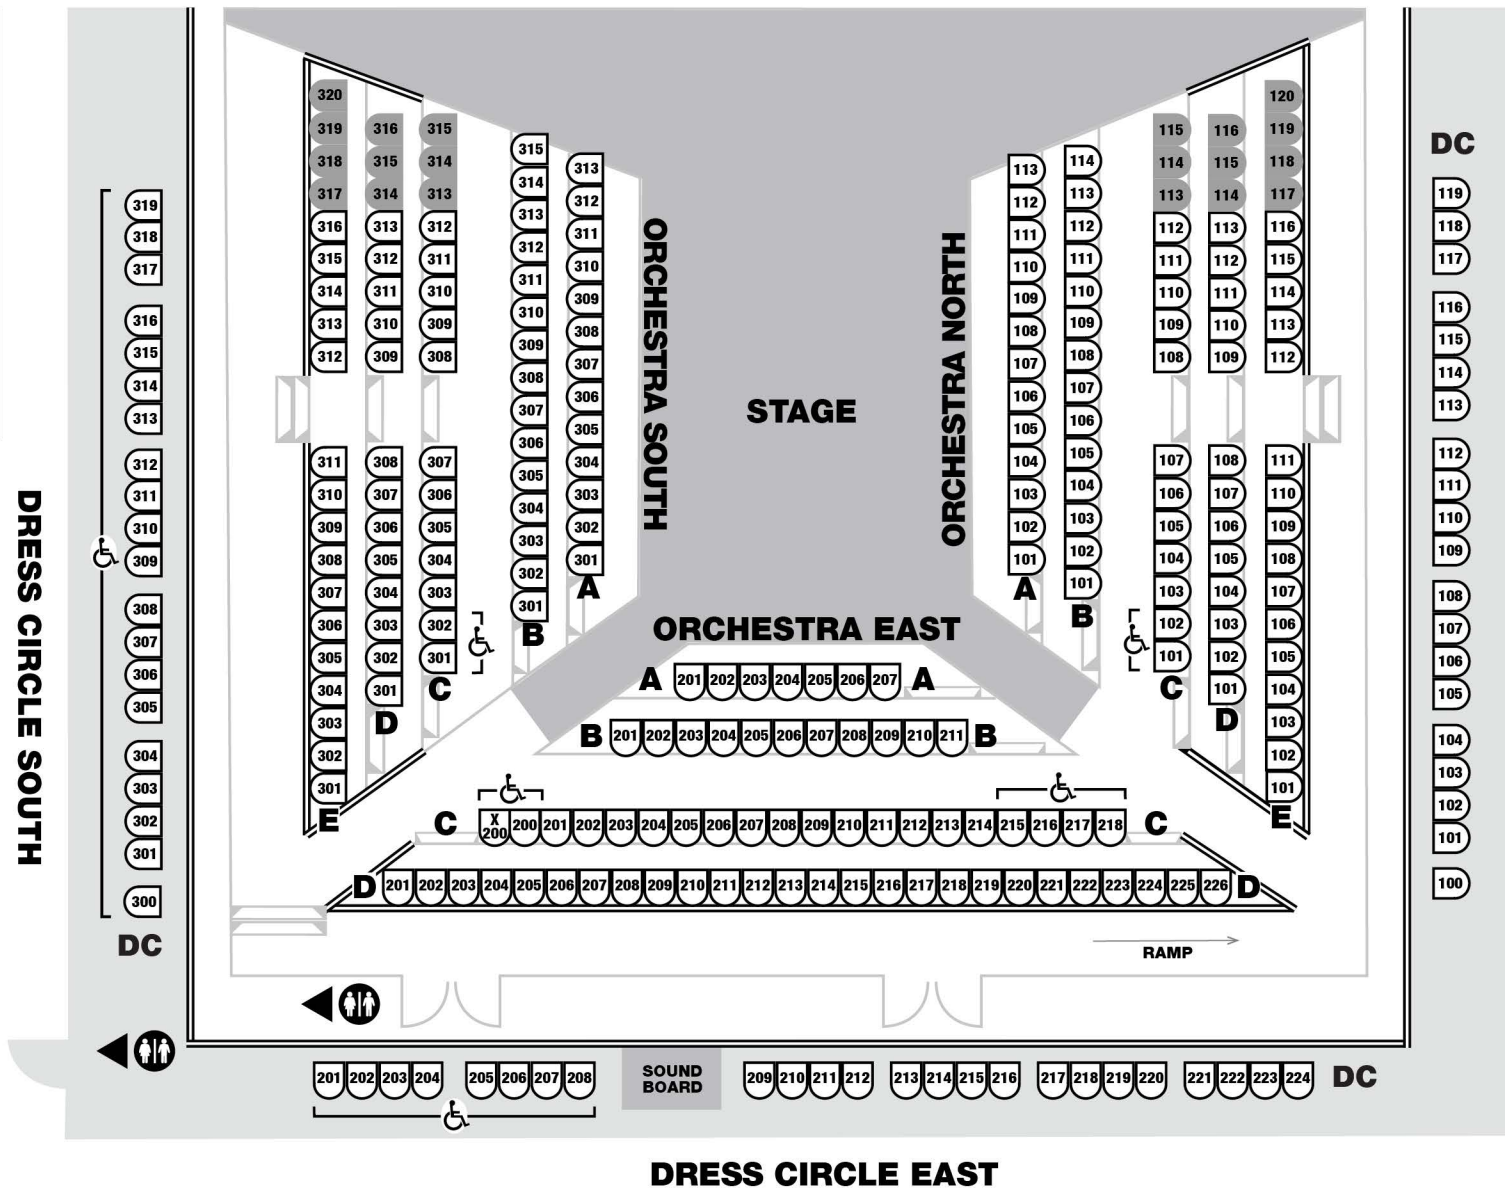

SWEENEY TODD

MAY 16 – JULY 9, 2023

key

- 101 seat

- ♿ accessible seat

- 101 limited view seat

- railing

- stair

DRESS CIRCLE EAST